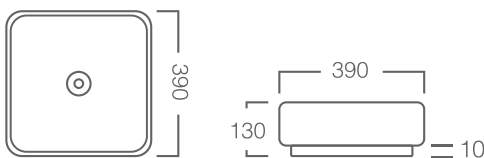

CERAMIC BASINS

PRODUCT BROCHURE

CERAMIC BASINS

CIRQUE 360 - ABOVE COUNTER BASIN

PRODUCT CODE C360
360MM X 360MM X 120MM

ESSENCE 400 - ABOVE COUNTER BASIN

PRODUCT CODE E400
400MM X 400MM X 150MM

ESSENCE 480 - ABOVE COUNTER BASIN

PRODUCT CODE E480
480MM X 380MM X 140MM

SLEEK 360 - ABOVE COUNTER BASIN

PRODUCT CODE S360
360MM X 360MM X 115MM

FOCUS 400 - ABOVE COUNTER BASIN

PRODUCT CODE F400
405MM X 405MM X 120MM

CERAMIC BASINS

HALO 360 - SEMI INSET OR ABOVE COUNTER BASIN

PRODUCT CODE H360
360MM X 360MM X 115MM

ENCORE 390 - ABOVE COUNTER BASIN

PRODUCT CODE E390
390MM X 390MM X 130MM

ASTER NEW - SEMI INSET BASIN

PRODUCT CODE 7028AB
540MM X 465MM X 150MM

GIO - DROP IN BASIN

PRODUCT CODE 509B
530MM X 430MM X 195MM

KARISMA - ABOVE COUNTER BASIN

PRODUCT CODE 7027B
530MM X 300MM X 150MM

CERAMIC BASINS

VERONA - INSET BASIN

PRODUCT CODE 7064
410MM X 410MM X 75MM

PLAZA - ABOVE COUNTER BASIN

PRODUCT CODE 7078
485MM X 440MM X 80MM