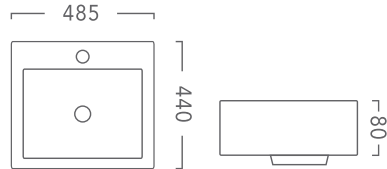

PRODUCT CODE E480
480MM X 380MM X 140MM

SLEEK 360 - ABOVE COUNTER BASIN

PRODUCT CODE S360
360MM X 360MM X 115MM

FOCUS 400 - ABOVE COUNTER BASIN

PRODUCT CODE F400
405MM X 405MM X 120MM

CERAMIC BASINS

HALO 360 - SEMI INSET OR ABOVE COUNTER BASIN

PRODUCT CODE H360
360MM X 360MM X 115MM

ENCORE 390 - ABOVE COUNTER BASIN

PRODUCT CODE E390
390MM X 390MM X 130MM

ASTER NEW - SEMI INSET BASIN

PRODUCT CODE 7028AB
540MM X 465MM X 150MM

GIO - DROP IN BASIN

PRODUCT CODE 509B
530MM X 430MM X 195MM

KARISMA - ABOVE COUNTER BASIN

PRODUCT CODE 7027B
530MM X 300MM X 150MM

CERAMIC BASINS

VERONA - INSET BASIN

PRODUCT CODE 7064
410MM X 410MM X 75MM

PLAZA - ABOVE COUNTER BASIN

PRODUCT CODE 7078
485MM X 440MM X 80MM

LAVARO - SEMI RECESSED BASIN

PRODUCT CODE 8050B
515MM X 425MM X 160MM

MILANO - DROP IN BASIN

PRODUCT CODE 9048
415MM X 415MM X 170MM

10 / 101 Wedgewood Rd, Hallam, 3803
Ph: 03 9796 3969
Fax: 03 9708 6074
Email: sales@rfbath.com.au
Web: www.rfbath.com.au