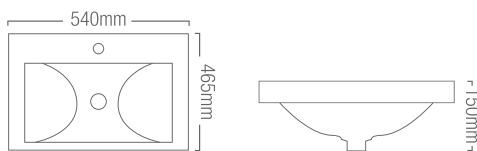

CERAMIC BASINS

PRODUCT BROCHURE

CERAMIC BASINS

CIRQUE 360 - ABOVE COUNTER BASIN

PRODUCT CODE C360
360MM X 360MM X 120MM

ESSENCE 400 - ABOVE COUNTER BASIN

PRODUCT CODE E400
400MM X 400MM X 150MM

ESSENCE 480 - ABOVE COUNTER BASIN

PRODUCT CODE E480
480MM X 380MM X 140MM

SLEEK 360 - ABOVE COUNTER BASIN

PRODUCT CODE S360
360MM X 360MM X 115MM

FOCUS 400 - ABOVE COUNTER BASIN

PRODUCT CODE F400
405MM X 405MM X 120MM

CERAMIC BASINS

HALO 360 - SEMI INSET OR ABOVE COUNTER BASIN

PRODUCT CODE H360
360MM X 360MM X 115MM

ENCORE 390 - ABOVE COUNTER BASIN

PRODUCT CODE E390
390MM X 390MM X 130MM

ASTER NEW - SEMI INSET BASIN

PRODUCT CODE 7028AB
540MM X 465MM X 150MM

GIO - DROP IN BASIN

PRODUCT CODE 509B
530MM X 430MM X 195MM

KARISMA - ABOVE COUNTER BASIN

PRODUCT CODE 7027B
530MM X 300MM X 150MM

CERAMIC BASINS

VERONA - INSET BASIN

PRODUCT CODE 7064
410MM X 410MM X 75MM

PLAZA - ABOVE COUNTER BASIN

PRODUCT CODE 7078
485MM X 440MM X 80MM