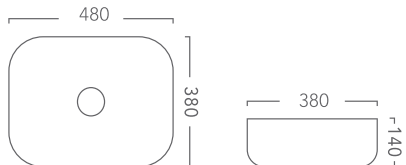

CERAMIC BASINS

PRODUCT BROCHURE

CERAMIC BASINS

CIRQUE 360 - ABOVE COUNTER BASIN

PRODUCT CODE C360
360MM X 360MM X 120MM

ESSENCE 400 - ABOVE COUNTER BASIN

PRODUCT CODE E400
400MM X 400MM X 150MM

ESSENCE 480 - ABOVE COUNTER BASIN

PRODUCT CODE E480
480MM X 380MM X 140MM

SLEEK 360 - ABOVE COUNTER BASIN

PRODUCT CODE S360
360MM X 360MM X 115MM

FOCUS 400 - ABOVE COUNTER BASIN

PRODUCT CODE F400
405MM X 405MM X 120MM

CERAMIC BASINS

HALO 360 - SEMI INSET OR ABOVE COUNTER BASIN

PRODUCT CODE H360
360MM X 360MM X 115MM

ENCORE 390 - ABOVE COUNTER BASIN

PRODUCT CODE E390
390MM X 390MM X 130MM

ASTER NEW - SEMI INSET BASIN

PRODUCT CODE 7028AB
540MM X 465MM X 150MM

GIO - DROP IN BASIN

PRODUCT CODE 509B
530MM X 430MM X 195MM

KARISMA - ABOVE COUNTER BASIN

PRODUCT CODE 7027B
530MM X 300MM X 150MM

CERAMIC BASINS

VERONA - INSET BASIN

PRODUCT CODE 7064
410MM X 410MM X 75MM

PLAZA - ABOVE COUNTER BASIN

PRODUCT CODE 7078
485MM X 440MM X 80MM