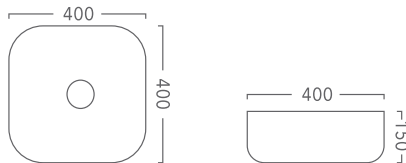

CERAMIC BASINS

PRODUCT BROCHURE

CERAMIC BASINS

CIRQUE 360 - ABOVE COUNTER BASIN

PRODUCT CODE C360
360MM X 360MM X 120MM

ESSENCE 400 - ABOVE COUNTER BASIN

PRODUCT CODE E400
400MM X 400MM X 150MM

ESSENCE 480 - ABOVE COUNTER BASIN

PRODUCT CODE E480
480MM X 380MM X 140MM

SLEEK 360 - ABOVE COUNTER BASIN

PRODUCT CODE S360
360MM X 360MM X 115MM

FOCUS 400 - ABOVE COUNTER BASIN

PRODUCT CODE F400
405MM X 405MM X 120MM

CERAMIC BASINS

HALO 360 - SEMI INSET OR ABOVE COUNTER BASIN

PRODUCT CODE H360
360MM X 360MM X 115MM

ENCORE 390 - ABOVE COUNTER BASIN

PRODUCT CODE E390
390MM X 390MM X 130MM

ASTER NEW - SEMI INSET BASIN

PRODUCT CODE 7028AB
540MM X 465MM X 150MM

GIO - DROP IN BASIN

PRODUCT CODE 509B
530MM X 430MM X 195MM

KARISMA - ABOVE COUNTER BASIN

PRODUCT CODE 7027B
530MM X 300MM X 150MM

CERAMIC BASINS

VERONA - INSET BASIN

PRODUCT CODE 7064
410MM X 410MM X 75MM

PLAZA - ABOVE COUNTER BASIN

PRODUCT CODE 7078
485MM X 440MM X 80MM