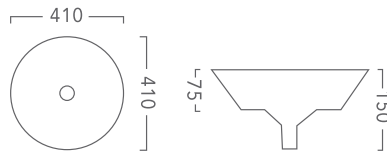

PRODUCT CODE E480
480MM X 380MM X 140MM

SLEEK 360 - ABOVE COUNTER BASIN

PRODUCT CODE S360
360MM X 360MM X 115MM

FOCUS 400 - ABOVE COUNTER BASIN

PRODUCT CODE F400
405MM X 405MM X 120MM

CERAMIC BASINS

HALO 360 - SEMI INSET OR ABOVE COUNTER BASIN

KARISMA - ABOVE COUNTER BASIN

PRODUCT CODE 7027B
530MM X 300MM X 150MM

CERAMIC BASINS

VERONA - INSET BASIN

PRODUCT CODE 7064
410MM X 410MM X 75MM

PLAZA - ABOVE COUNTER BASIN

PRODUCT CODE 7078
485MM X 440MM X 80MM

LAVARO - SEMI RECESSED BASIN

PRODUCT CODE 8050B
515MM X 425MM X 160MM

MILANO - DROP IN BASIN

PRODUCT CODE 9048
415MM X 415MM X 170MM

10 / 101 Wedgewood Rd, Hallam, 3803
Ph: 03 9796 3969
Fax: 03 9708 6074
Email: sales@rfbath.com.au
Web: www.rfbath.com.au