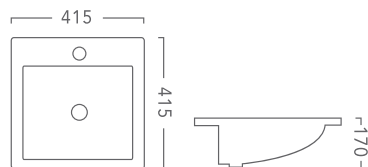

PRODUCT CODE E480
480MM X 380MM X 140MM

SLEEK 360 - ABOVE COUNTER BASIN

PRODUCT CODE S360
360MM X 360MM X 115MM

FOCUS 400 - ABOVE COUNTER BASIN

PRODUCT CODE F400
405MM X 405MM X 120MM

CERAMIC BASINS

HALO 360 - SEMI INSET OR ABOVE COUNTER BASIN

PRODUCT CODE H360
360MM X 360MM X 115MM

ENCORE 390 - ABOVE COUNTER BASIN

PRODUCT CODE E390
390MM X 390MM X 130MM

ASTER NEW - SEMI INSET BASIN

PRODUCT CODE 7028AB
540MM X 465MM X 150MM

GIO - DROP IN BASIN

PRODUCT CODE 509B
530MM X 430MM X 195MM

KARISMA - ABOVE COUNTER BASIN

PRODUCT CODE 7027B
530MM X 300MM X 150MM

CERAMIC BASINS

VERONA - INSET BASIN

PRODUCT CODE 7064
410MM X 410MM X 75MM

PLAZA - ABOVE COUNTER BASIN

PRODUCT CODE 7078
485MM X 440MM X 80MM

LAVARO - SEMI RECESSED BASIN

PRODUCT CODE 8050B
515MM X 425MM X 160MM

MILANO - DROP IN BASIN

PRODUCT CODE 9048
415MM X 415MM X 170MM

10 / 101 Wedgewood Rd, Hallam, 3803
Ph: 03 9796 3969
Fax: 03 9708 6074
Email: sales@rfbath.com.au
Web: www.rfbath.com.au