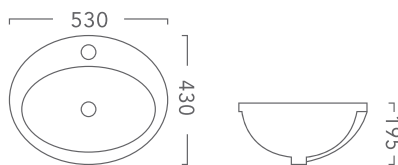

CERAMIC BASINS

PRODUCT BROCHURE

CERAMIC BASINS

CIRQUE 360 - ABOVE COUNTER BASIN

PRODUCT CODE C360
360MM X 360MM X 120MM

ESSENCE 400 - ABOVE COUNTER BASIN

PRODUCT CODE E400
400MM X 400MM X 150MM

ESSENCE 480 - ABOVE COUNTER BASIN

PRODUCT CODE E480
480MM X 380MM X 140MM

SLEEK 360 - ABOVE COUNTER BASIN

PRODUCT CODE S360
360MM X 360MM X 115MM

FOCUS 400 - ABOVE COUNTER BASIN

PRODUCT CODE F400
405MM X 405MM X 120MM

CERAMIC BASINS

HALO 360 - SEMI INSET OR ABOVE COUNTER BASIN

PRODUCT CODE H360
360MM X 360MM X 115MM

ENCORE 390 - ABOVE COUNTER BASIN

PRODUCT CODE E390
390MM X 390MM X 130MM

ASTER NEW - SEMI INSET BASIN

PRODUCT CODE 7028AB
540MM X 465MM X 150MM

GIO - DROP IN BASIN

PRODUCT CODE 509B
530MM X 430MM X 195MM

KARISMA - ABOVE COUNTER BASIN

PRODUCT CODE 7027B
530MM X 300MM X 150MM

CERAMIC BASINS

VERONA - INSET BASIN

PRODUCT CODE 7064
410MM X 410MM X 75MM

PLAZA - ABOVE COUNTER BASIN

PRODUCT CODE 7078
485MM X 440MM X 80MM