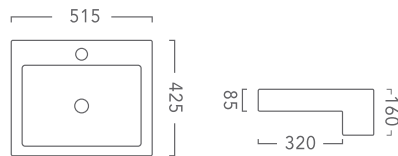

PRODUCT CODE E480
480MM X 380MM X 140MM

SLEEK 360 - ABOVE COUNTER BASIN

PRODUCT CODE S360
360MM X 360MM X 115MM

FOCUS 400 - ABOVE COUNTER BASIN

PRODUCT CODE F400
405MM X 405MM X 120MM

CERAMIC BASINS

HALO 360 - SEMI INSET OR ABOVE COUNTER BASIN

PRODUCT CODE H360
360MM X 360MM X 115MM

ENCORE 390 - ABOVE COUNTER BASIN

PRODUCT CODE E390
390MM X 390MM X 130MM

ASTER NEW - SEMI INSET BASIN

PRODUCT CODE 7028AB
540MM X 465MM X 150MM

GIO - DROP IN BASIN

PRODUCT CODE 509B
530MM X 430MM X 195MM

KARISMA - ABOVE COUNTER BASIN

PRODUCT CODE 7027B
530MM X 300MM X 150MM

CERAMIC BASINS

VERONA - INSET BASIN

PRODUCT CODE 7064
410MM X 410MM X 75MM

PLAZA - ABOVE COUNTER BASIN

PRODUCT CODE 7078
485MM X 440MM X 80MM

LAVARO - SEMI RECESSED BASIN

PRODUCT CODE 8050B
515MM X 425MM X 160MM

MILANO - DROP IN BASIN

PRODUCT CODE 9048
415MM X 415MM X 170MM

10 / 101 Wedgewood Rd, Hallam, 3803
Ph: 03 9796 3969
Fax: 03 9708 6074
Email: sales@rfbath.com.au
Web: www.rfbath.com.au