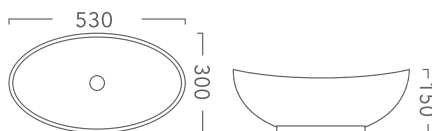

CERAMIC BASINS

PRODUCT BROCHURE

CERAMIC BASINS

CIRQUE 360 - ABOVE COUNTER BASIN

PRODUCT CODE C360
360MM X 360MM X 120MM

ESSENCE 400 - ABOVE COUNTER BASIN

PRODUCT CODE E400
400MM X 400MM X 150MM

ESSENCE 480 - ABOVE COUNTER BASIN

PRODUCT CODE E480
480MM X 380MM X 140MM

SLEEK 360 - ABOVE COUNTER BASIN

PRODUCT CODE S360
360MM X 360MM X 115MM

FOCUS 400 - ABOVE COUNTER BASIN

PRODUCT CODE F400
405MM X 405MM X 120MM

CERAMIC BASINS

HALO 360 - SEMI INSET OR ABOVE COUNTER BASIN

PRODUCT CODE H360
360MM X 360MM X 115MM

ENCORE 390 - ABOVE COUNTER BASIN

PRODUCT CODE E390
390MM X 390MM X 130MM

ASTER NEW - SEMI INSET BASIN

PRODUCT CODE 7028AB
540MM X 465MM X 150MM

GIO - DROP IN BASIN

PRODUCT CODE 509B
530MM X 430MM X 195MM

KARISMA - ABOVE COUNTER BASIN

PRODUCT CODE 7027B
530MM X 300MM X 150MM

CERAMIC BASINS

VERONA - INSET BASIN

PRODUCT CODE 7064
410MM X 410MM X 75MM

PLAZA - ABOVE COUNTER BASIN

PRODUCT CODE 7078
485MM X 440MM X 80MM