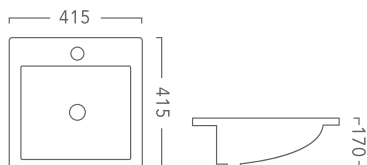

PRODUCT CODE E480
480MM X 380MM X 140MM

SLEEK 360 - ABOVE COUNTER BASIN

PRODUCT CODE S360
360MM X 360MM X 115MM

FOCUS 400 - ABOVE COUNTER BASIN

PRODUCT CODE F400
405MM X 405MM X 120MM

CERAMIC BASINS

HALO 360 - SEMI INSET OR ABOVE COUNTER BASIN

PRODUCT CODE H360
360MM X 360MM X 115MM

ENCORE 390 - ABOVE COUNTER BASIN

PRODUCT CODE E390
390MM X 390MM X 130MM

ASTER NEW - SEMI INSET BASIN

PRODUCT CODE 7028AB
540MM X 465MM X 150MM

GIO - DROP IN BASIN

PRODUCT CODE 509B
530MM X 430MM X 195MM

KARISMA - ABOVE COUNTER BASIN

PRODUCT CODE 7027B
530MM X 300MM X 150MM

CERAMIC BASINS

VERONA - INSET BASIN

PRODUCT CODE 7064
410MM X 410MM X 75MM

PLAZA - ABOVE COUNTER BASIN

PRODUCT CODE 7078
485MM X 440MM X 80MM

LAVARO - SEMI RECESSED BASIN

PRODUCT CODE 8050B
515MM X 425MM X 160MM

MILANO - DROP IN BASIN

PRODUCT CODE 9048
415MM X 415MM X 170MM

10 / 101 Wedgewood Rd, Hallam, 3803
Ph: 03 9796 3969
Fax: 03 9708 6074
Email: sales@rfbath.com.au
Web: www.rfbath.com.au