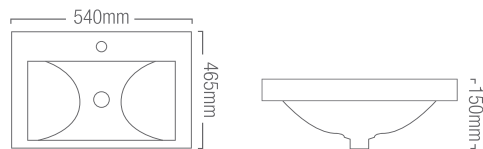

PRODUCT CODE E480
480MM X 380MM X 140MM

SLEEK 360 - ABOVE COUNTER BASIN

PRODUCT CODE S360
360MM X 360MM X 115MM

FOCUS 400 - ABOVE COUNTER BASIN

PRODUCT CODE F400
405MM X 405MM X 120MM

CERAMIC BASINS

HALO 360 - SEMI INSET OR ABOVE COUNTER BASIN

PRODUCT CODE H360
360MM X 360MM X 115MM

ENCORE 390 - ABOVE COUNTER BASIN

PRODUCT CODE E390
390MM X 390MM X 130MM

ASTER NEW - SEMI INSET BASIN

PRODUCT CODE 7028AB
540MM X 465MM X 150MM

GIO - DROP IN BASIN

PRODUCT CODE 509B
530MM X 430MM X 195MM

KARISMA - ABOVE COUNTER BASIN

PRODUCT CODE 7027B
530MM X 300MM X 150MM

CERAMIC BASINS

VERONA - INSET BASIN

PRODUCT CODE 7064
410MM X 410MM X 75MM

PLAZA - ABOVE COUNTER BASIN

PRODUCT CODE 7078
485MM X 440MM X 80MM

LAVARO - SEMI RECESSED BASIN

PRODUCT CODE 8050B
515MM X 425MM X 160MM

MILANO - DROP IN BASIN

PRODUCT CODE 9048
415MM X 415MM X 170MM

10 / 101 Wedgewood Rd, Hallam, 3803
Ph: 03 9796 3969
Fax: 03 9708 6074
Email: sales@rfbath.com.au
Web: www.rfbath.com.au