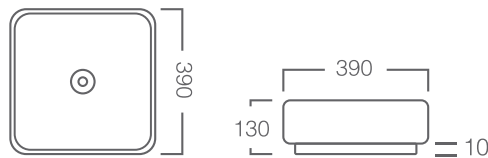

CERAMIC BASINS

PRODUCT BROCHURE

CERAMIC BASINS

CIRQUE 360 - ABOVE COUNTER BASIN

PRODUCT CODE C360
360MM X 360MM X 120MM

ESSENCE 400 - ABOVE COUNTER BASIN

PRODUCT CODE E400
400MM X 400MM X 150MM

ESSENCE 480 - ABOVE COUNTER BASIN

PRODUCT CODE E480
480MM X 380MM X 140MM

SLEEK 360 - ABOVE COUNTER BASIN

PRODUCT CODE S360
360MM X 360MM X 115MM

FOCUS 400 - ABOVE COUNTER BASIN

PRODUCT CODE F400
405MM X 405MM X 120MM

CERAMIC BASINS

HALO 360 - SEMI INSET OR ABOVE COUNTER BASIN

PRODUCT CODE H360
360MM X 360MM X 115MM

ENCORE 390 - ABOVE COUNTER BASIN

PRODUCT CODE E390
390MM X 390MM X 130MM

ASTER NEW - SEMI INSET BASIN

PRODUCT CODE 7028AB
540MM X 465MM X 150MM

GIO - DROP IN BASIN

PRODUCT CODE 509B
530MM X 430MM X 195MM

KARISMA - ABOVE COUNTER BASIN

PRODUCT CODE 7027B
530MM X 300MM X 150MM

CERAMIC BASINS

VERONA - INSET BASIN

PRODUCT CODE 7064
410MM X 410MM X 75MM

PLAZA - ABOVE COUNTER BASIN

PRODUCT CODE 7078
485MM X 440MM X 80MM