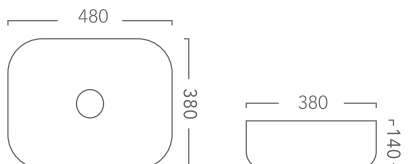

CERAMIC BASINS

PRODUCT BROCHURE

CERAMIC BASINS

CIRQUE 360 - ABOVE COUNTER BASIN

PRODUCT CODE C360
360MM X 360MM X 120MM

ESSENCE 400 - ABOVE COUNTER BASIN

PRODUCT CODE E400
400MM X 400MM X 150MM

ESSENCE 480 - ABOVE COUNTER BASIN

PRODUCT CODE E480
480MM X 380MM X 140MM

SLEEK 360 - ABOVE COUNTER BASIN

PRODUCT CODE S360
360MM X 360MM X 115MM

FOCUS 400 - ABOVE COUNTER BASIN

PRODUCT CODE F400
405MM X 405MM X 120MM

CERAMIC BASINS

HALO 360 - SEMI INSET OR ABOVE COUNTER BASIN

PRODUCT CODE H360
360MM X 360MM X 115MM

ENCORE 390 - ABOVE COUNTER BASIN

PRODUCT CODE E390
390MM X 390MM X 130MM

ASTER NEW - SEMI INSET BASIN

PRODUCT CODE 7028AB
540MM X 465MM X 150MM

GIO - DROP IN BASIN

PRODUCT CODE 509B
530MM X 430MM X 195MM

KARISMA - ABOVE COUNTER BASIN

PRODUCT CODE 7027B
530MM X 300MM X 150MM

CERAMIC BASINS

VERONA - INSET BASIN

PRODUCT CODE 7064
410MM X 410MM X 75MM

PLAZA - ABOVE COUNTER BASIN

PRODUCT CODE 7078
485MM X 440MM X 80MM