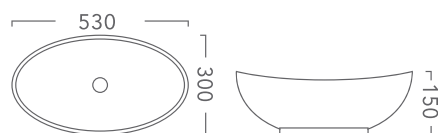

CERAMIC BASINS

PRODUCT BROCHURE

CERAMIC BASINS

CIRQUE 360 - ABOVE COUNTER BASIN

PRODUCT CODE C360
360MM X 360MM X 120MM

ESSENCE 400 - ABOVE COUNTER BASIN

PRODUCT CODE E400
400MM X 400MM X 150MM

ESSENCE 480 - ABOVE COUNTER BASIN

PRODUCT CODE E480
480MM X 380MM X 140MM

SLEEK 360 - ABOVE COUNTER BASIN

PRODUCT CODE S360
360MM X 360MM X 115MM

FOCUS 400 - ABOVE COUNTER BASIN

PRODUCT CODE F400
405MM X 405MM X 120MM

CERAMIC BASINS

HALO 360 - SEMI INSET OR ABOVE COUNTER BASIN

PRODUCT CODE H360
360MM X 360MM X 115MM

ENCORE 390 - ABOVE COUNTER BASIN

PRODUCT CODE E390
390MM X 390MM X 130MM

ASTER NEW - SEMI INSET BASIN

PRODUCT CODE 7028AB
540MM X 465MM X 150MM

GIO - DROP IN BASIN

PRODUCT CODE 509B
530MM X 430MM X 195MM

KARISMA - ABOVE COUNTER BASIN

PRODUCT CODE 7027B
530MM X 300MM X 150MM

CERAMIC BASINS

VERONA - INSET BASIN

PRODUCT CODE 7064
410MM X 410MM X 75MM

PLAZA - ABOVE COUNTER BASIN

PRODUCT CODE 7078
485MM X 440MM X 80MM