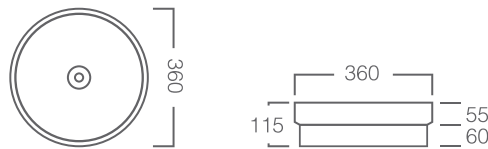

CERAMIC BASINS

PRODUCT BROCHURE

CERAMIC BASINS

CIRQUE 360 - ABOVE COUNTER BASIN

PRODUCT CODE C360
360MM X 360MM X 120MM

ESSENCE 400 - ABOVE COUNTER BASIN

PRODUCT CODE E400
400MM X 400MM X 150MM

ESSENCE 480 - ABOVE COUNTER BASIN

PRODUCT CODE E480
480MM X 380MM X 140MM

SLEEK 360 - ABOVE COUNTER BASIN

PRODUCT CODE S360
360MM X 360MM X 115MM

FOCUS 400 - ABOVE COUNTER BASIN

PRODUCT CODE F400
405MM X 405MM X 120MM

CERAMIC BASINS

HALO 360 - SEMI INSET OR ABOVE COUNTER BASIN

PRODUCT CODE H360
360MM X 360MM X 115MM

ENCORE 390 - ABOVE COUNTER BASIN

PRODUCT CODE E390
390MM X 390MM X 130MM

ASTER NEW - SEMI INSET BASIN

PRODUCT CODE 7028AB
540MM X 465MM X 150MM

GIO - DROP IN BASIN

PRODUCT CODE 509B
530MM X 430MM X 195MM

KARISMA - ABOVE COUNTER BASIN

PRODUCT CODE 7027B
530MM X 300MM X 150MM

CERAMIC BASINS

VERONA - INSET BASIN

PRODUCT CODE 7064
410MM X 410MM X 75MM

PLAZA - ABOVE COUNTER BASIN

PRODUCT CODE 7078
485MM X 440MM X 80MM