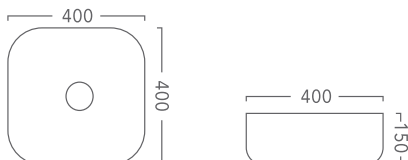

CERAMIC BASINS

PRODUCT BROCHURE

CERAMIC BASINS

CIRQUE 360 - ABOVE COUNTER BASIN

PRODUCT CODE C360
360MM X 360MM X 120MM

ESSENCE 400 - ABOVE COUNTER BASIN

PRODUCT CODE E400
400MM X 400MM X 150MM

ESSENCE 480 - ABOVE COUNTER BASIN

PRODUCT CODE E480
480MM X 380MM X 140MM

SLEEK 360 - ABOVE COUNTER BASIN

PRODUCT CODE S360
360MM X 360MM X 115MM

FOCUS 400 - ABOVE COUNTER BASIN

PRODUCT CODE F400
405MM X 405MM X 120MM

CERAMIC BASINS

HALO 360 - SEMI INSET OR ABOVE COUNTER BASIN

PRODUCT CODE H360
360MM X 360MM X 115MM

ENCORE 390 - ABOVE COUNTER BASIN

PRODUCT CODE E390
390MM X 390MM X 130MM

ASTER NEW - SEMI INSET BASIN

PRODUCT CODE 7028AB
540MM X 465MM X 150MM

GIO - DROP IN BASIN

PRODUCT CODE 509B
530MM X 430MM X 195MM

KARISMA - ABOVE COUNTER BASIN

PRODUCT CODE 7027B
530MM X 300MM X 150MM

CERAMIC BASINS

VERONA - INSET BASIN

PRODUCT CODE 7064
410MM X 410MM X 75MM

PLAZA - ABOVE COUNTER BASIN

PRODUCT CODE 7078
485MM X 440MM X 80MM