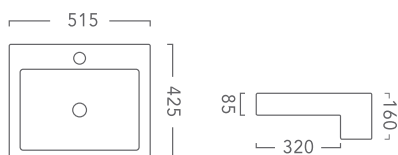

PRODUCT CODE E480
480MM X 380MM X 140MM

SLEEK 360 - ABOVE COUNTER BASIN

PRODUCT CODE S360
360MM X 360MM X 115MM

FOCUS 400 - ABOVE COUNTER BASIN

PRODUCT CODE F400
405MM X 405MM X 120MM

CERAMIC BASINS

HALO 360 - SEMI INSET OR ABOVE COUNTER BASIN

PRODUCT CODE H360
360MM X 360MM X 115MM

ENCORE 390 - ABOVE COUNTER BASIN

PRODUCT CODE E390
390MM X 390MM X 130MM

ASTER NEW - SEMI INSET BASIN

PRODUCT CODE 7028AB
540MM X 465MM X 150MM

GIO - DROP IN BASIN

PRODUCT CODE 509B
530MM X 430MM X 195MM

KARISMA - ABOVE COUNTER BASIN

PRODUCT CODE 7027B
530MM X 300MM X 150MM

CERAMIC BASINS

VERONA - INSET BASIN

PRODUCT CODE 7064
410MM X 410MM X 75MM

PLAZA - ABOVE COUNTER BASIN

PRODUCT CODE 7078
485MM X 440MM X 80MM

LAVARO - SEMI RECESSED BASIN

PRODUCT CODE 8050B
515MM X 425MM X 160MM

MILANO - DROP IN BASIN

PRODUCT CODE 9048
415MM X 415MM X 170MM

10 / 101 Wedgewood Rd, Hallam, 3803
Ph: 03 9796 3969
Fax: 03 9708 6074
Email: sales@rfbath.com.au
Web: www.rfbath.com.au