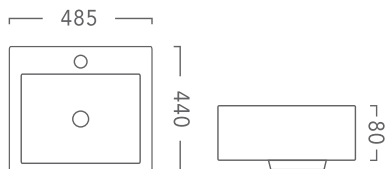

PRODUCT CODE E480
480MM X 380MM X 140MM

SLEEK 360 - ABOVE COUNTER BASIN

PRODUCT CODE S360
360MM X 360MM X 115MM

FOCUS 400 - ABOVE COUNTER BASIN

PRODUCT CODE F400
405MM X 405MM X 120MM

CERAMIC BASINS

HALO 360 - SEMI INSET OR ABOVE COUNTER BASIN

PRODUCT CODE H360
360MM X 360MM X 115MM

ENCORE 390 - ABOVE COUNTER BASIN

PRODUCT CODE E390
390MM X 390MM X 130MM

ASTER NEW - SEMI INSET BASIN

PRODUCT CODE 7028AB
540MM X 465MM X 150MM

GIO - DROP IN BASIN

PRODUCT CODE 509B
530MM X 430MM X 195MM

KARISMA - ABOVE COUNTER BASIN

PRODUCT CODE 7027B
530MM X 300MM X 150MM

CERAMIC BASINS

VERONA - INSET BASIN

PRODUCT CODE 7064
410MM X 410MM X 75MM

PLAZA - ABOVE COUNTER BASIN

PRODUCT CODE 7078
485MM X 440MM X 80MM

LAVARO - SEMI RECESSED BASIN

PRODUCT CODE 8050B
515MM X 425MM X 160MM

MILANO - DROP IN BASIN

PRODUCT CODE 9048
415MM X 415MM X 170MM

10 / 101 Wedgewood Rd, Hallam, 3803
Ph: 03 9796 3969
Fax: 03 9708 6074
Email: sales@rfbath.com.au
Web: www.rfbath.com.au