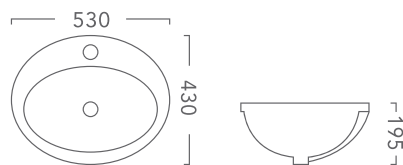

CERAMIC BASINS

PRODUCT BROCHURE

CERAMIC BASINS

CIRQUE 360 - ABOVE COUNTER BASIN

PRODUCT CODE C360
360MM X 360MM X 120MM

ESSENCE 400 - ABOVE COUNTER BASIN

PRODUCT CODE E400
400MM X 400MM X 150MM

ESSENCE 480 - ABOVE COUNTER BASIN

PRODUCT CODE E480
480MM X 380MM X 140MM

SLEEK 360 - ABOVE COUNTER BASIN

PRODUCT CODE S360
360MM X 360MM X 115MM

FOCUS 400 - ABOVE COUNTER BASIN

PRODUCT CODE F400
405MM X 405MM X 120MM

CERAMIC BASINS

HALO 360 - SEMI INSET OR ABOVE COUNTER BASIN

PRODUCT CODE H360
360MM X 360MM X 115MM

ENCORE 390 - ABOVE COUNTER BASIN

PRODUCT CODE E390
390MM X 390MM X 130MM

ASTER NEW - SEMI INSET BASIN

PRODUCT CODE 7028AB
540MM X 465MM X 150MM

GIO - DROP IN BASIN

PRODUCT CODE 509B
530MM X 430MM X 195MM

KARISMA - ABOVE COUNTER BASIN

PRODUCT CODE 7027B
530MM X 300MM X 150MM

CERAMIC BASINS

VERONA - INSET BASIN

PRODUCT CODE 7064
410MM X 410MM X 75MM

PLAZA - ABOVE COUNTER BASIN

PRODUCT CODE 7078
485MM X 440MM X 80MM