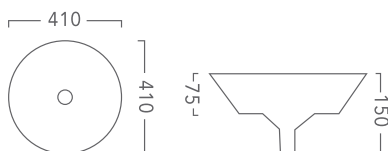

KARISMA - ABOVE COUNTER BASIN

PRODUCT CODE 7027B
530MM X 300MM X 150MM

CERAMIC BASINS

VERONA - INSET BASIN

PRODUCT CODE 7064
410MM X 410MM X 75MM

PLAZA - ABOVE COUNTER BASIN

PRODUCT CODE 7078
485MM X 440MM X 80MM

LAVARO - SEMI RECESSED BASIN

PRODUCT CODE 8050B
515MM X 425MM X 160MM

MILANO - DROP IN BASIN

PRODUCT CODE 9048
415MM X 415MM X 170MM

10 / 101 Wedgewood Rd, Hallam, 3803
Ph: 03 9796 3969
Fax: 03 9708 6074
Email: sales@rfbath.com.au
Web: www.rfbath.com.au