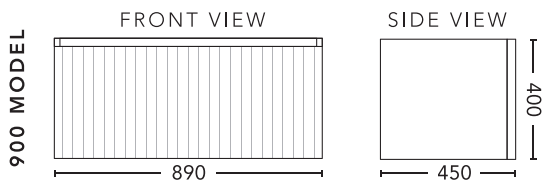

Inspire Groove

mode
LUXURIOUS VANITIES

RF
BATHROOM & KITCHEN
PRODUCTS

36 Naxos Way, Keysborough VIC 3173

P 03 9796 3969 | E sales@rfbath.com.au | W www.rfbath.com.au