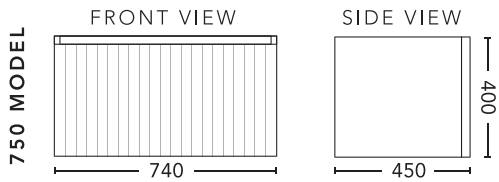

Inspire Groove

mode
LUXURIOUS VANITIES

RF
BATHROOM & KITCHEN
PRODUCTS

36 Naxos Way, Keysborough VIC 3173

P 03 9796 3969 | E sales@rfbath.com.au | W www.rfbath.com.au