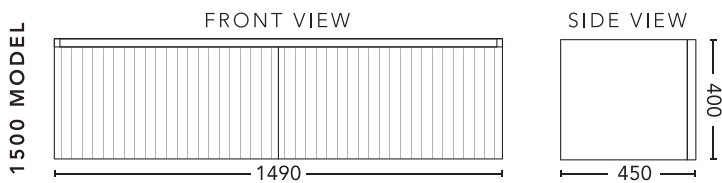

Inspire Groove

mode
LUXURIOUS VANITIES

RF
BATHROOM & KITCHEN
PRODUCTS

36 Naxos Way, Keysborough VIC 3173

P 03 9796 3969 | E sales@rfbath.com.au | W www.rfbath.com.au