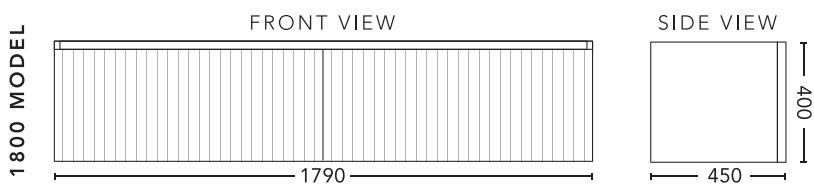

Inspire Groove

mode
LUXURIOUS VANITIES

RF
BATHROOM & KITCHEN
PRODUCTS

36 Naxos Way, Keysborough VIC 3173

P 03 9796 3969 | E sales@rfbath.com.au | W www.rfbath.com.au