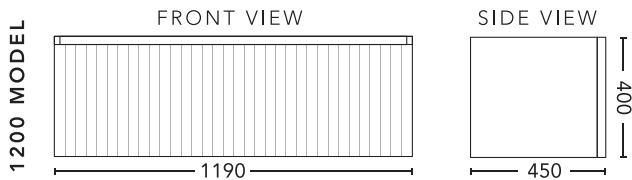

Inspire Groove

mode
LUXURIOUS VANITIES

RF
BATHROOM & KITCHEN
PRODUCTS

36 Naxos Way, Keysborough VIC 3173

P 03 9796 3969 | E sales@rfbath.com.au | W www.rfbath.com.au