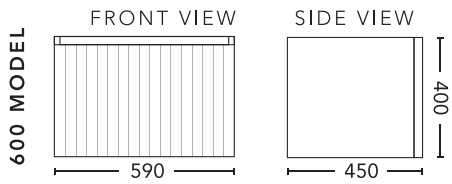

Inspire Groove

mode
LUXURIOUS VANITIES

RF
BATHROOM & KITCHEN
PRODUCTS

36 Naxos Way, Keysborough VIC 3173

P 03 9796 3969 | E sales@rfbath.com.au | W www.rfbath.com.au