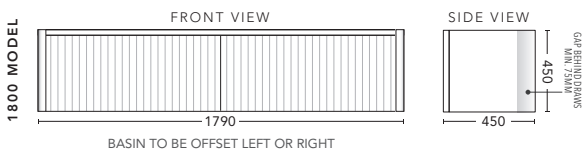

1800mm Single Bowl

CABINET WITH	PRODUCT CODE	RRP
12mm Corian Top with Ceramic Above Counter Basin	I75COW	$3,698
20mm Caesarstone Top with Ceramic Above Counter Basin	I75CSW	$3,898
No Top	I75W	$2,412