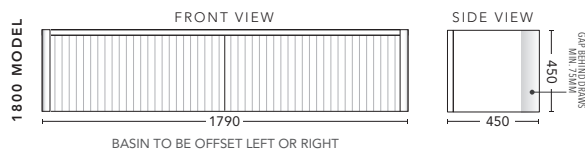

1800mm Double Bowl

CABINET WITH	PRODUCT CODE	RRP
12mm Corian Top with Ceramic Above Counter Basin	I75COW	$3,798
20mm Caesarstone Top with Ceramic Above Counter Basin	I75CSW	$3,998
No Top	I75W	$2,512