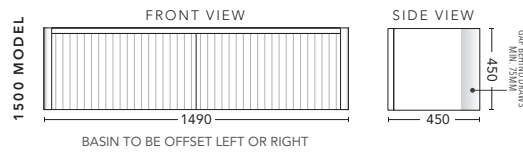

750mm

CABINET WITH	PRODUCT CODE	RRP
12mm Corian Top with Ceramic Above Counter Basin	I75COW	\$1,998
20mm Caesarstone Top with Ceramic Above Counter Basin	I75CSW	\$2,198
No Top	I75W	\$1,490

900mm

CABINET WITH	PRODUCT CODE	RRP
12mm Corian Top with Ceramic Above Counter Basin	I75COW	\$2,296
20mm Caesarstone Top with Ceramic Above Counter Basin	I75CSW	\$2,496
No Top	I75W	\$1,598

1200mm

CABINET WITH	PRODUCT CODE	RRP
12mm Corian Top with Ceramic Above Counter Basin	I75COW	\$2,654
20mm Caesarstone Top with Ceramic Above Counter Basin	I75CSW	\$2,854
No Top	I75W	\$1,696

1500mm Single Bowl

CABINET WITH	PRODUCT CODE	RRP
12mm Corian Top with Ceramic Above Counter Basin	I75COW	\$3,298
20mm Caesarstone Top with Ceramic Above Counter Basin	I75CSW	\$3,598
No Top	I75W	\$2,146

1500mm Double Bowl