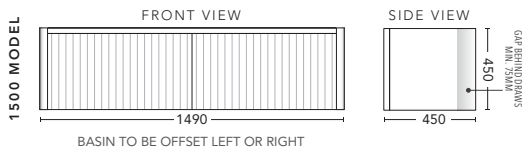

750mm

CABINET WITH	PRODUCT CODE	RRP
12mm Corian Top with Ceramic Above Counter Basin	I75COW	\$1,998
20mm Caesarstone Top with Ceramic Above Counter Basin	I75CSW	\$2,198
No Top	I75W	\$1,490

900mm

CABINET WITH	PRODUCT CODE	RRP
12mm Corian Top with Ceramic Above Counter Basin	I75COW	\$2,296
20mm Caesarstone Top with Ceramic Above Counter Basin	I75CSW	\$2,496
No Top	I75W	\$1,598

1200mm

CABINET WITH	PRODUCT CODE	RRP
12mm Corian Top with Ceramic Above Counter Basin	I75COW	\$2,654
20mm Caesarstone Top with Ceramic Above Counter Basin	I75CSW	\$2,854
No Top	I75W	\$1,696

1500mm Single Bowl