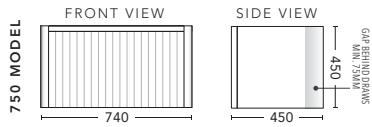

Vanity as shown \$2854, Shaving Cabinet \$1254

Curb 900 Wall Hung in White Gloss with Lip Pull Handle in Stainless Steel. Shown with Corian Top in Glacier White with Sleek 360 Gloss White Basin and Round 600mm LED Mirror above.

750mm

CABINET WITH	PRODUCT CODE	RRP
12mm Corian Top with Ceramic Above Counter Basin	I75COW	\$1,998
20mm Caesarstone Top with Ceramic Above Counter Basin	I75CSW	\$2,198
No Top	I75W	\$1,490

900mm

CABINET WITH	PRODUCT CODE	RRP
12mm Corian Top with Ceramic Above Counter Basin	I75COW	\$2,296
20mm Caesarstone Top with Ceramic Above Counter Basin	I75CSW	\$2,496
No Top	I75W	\$1,598