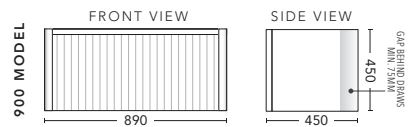

Vanity as shown \$2854, Shaving Cabinet \$1254

Curb 900 Wall Hung in White Gloss with Lip Pull Handle in Stainless Steel. Shown with Corian Top in Glacier White with Sleek 360 Gloss White Basin and Round 600mm LED Mirror above.

Vanity as shown \$2296, LED Mirror \$490

Curb 1500 Wall Hung Cabinet in White Satin with Lip Ull Handles in Black. Shown with Caesarstone Top in White Attica with 2 x Cirque 360 Matt Black Basins and 2 x Arc 400 Mirrored shaving Cabinets.
Vanity including basins \$3598, Shaving Cabinets \$974 each.

750mm

CABINET WITH	PRODUCT CODE	RRP
12mm Corian Top with Ceramic Above Counter Basin	I75COW	\$1,998
20mm Caesarstone Top with Ceramic Above Counter Basin	I75CSW	\$2,198
No Top	I75W	\$1,490

900mm

CABINET WITH	PRODUCT CODE	RRP
12mm Corian Top with Ceramic Above Counter Basin	I75COW	\$2,296
20mm Caesarstone Top with Ceramic Above Counter Basin	I75CSW	\$2,496
No Top	I75W	\$1,598