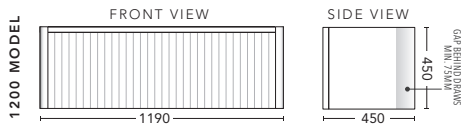

750mm

CABINET WITH	PRODUCT CODE	RRP
12mm Corian Top with Ceramic Above Counter Basin	I75COW	\$1,998
20mm Caesarstone Top with Ceramic Above Counter Basin	I75CSW	\$2,198
No Top	I75W	\$1,490

900mm

CABINET WITH	PRODUCT CODE	RRP
12mm Corian Top with Ceramic Above Counter Basin	I75COW	\$2,296
20mm Caesarstone Top with Ceramic Above Counter Basin	I75CSW	\$2,496
No Top	I75W	\$1,598

1200mm

CABINET WITH	PRODUCT CODE	RRP
12mm Corian Top with Ceramic Above Counter Basin	I75COW	\$2,654
20mm Caesarstone Top with Ceramic Above Counter Basin	I75CSW	\$2,854
No Top	I75W	\$1,696

1500mm Single Bowl