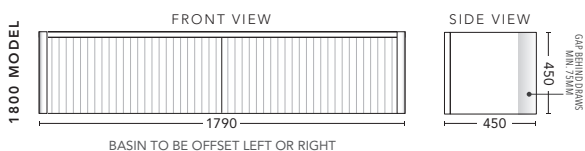

1800mm Double Bowl

CABINET WITH	PRODUCT CODE	RRP
20mm Caesarstone Top with Ceramic Above Counter Basin	CUP182CSW	$4,198
20mm Evostone Top with Ceramic Above Counter Basin	CUP182EVW	$4,198
12mm Corian Top with Ceramic Above Counter Basin	CUP182COW	$4,198
No Top	CUP182W	$2,638