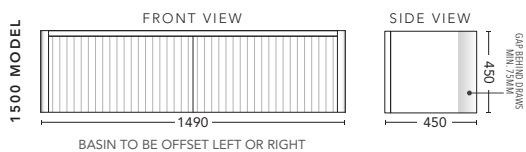

1500mm Single Bowl

CABINET WITH	PRODUCT CODE	RRP
20mm Caesarstone Top with Ceramic Above Counter Basin	CUP151CSW	$3,778
20mm Evostone Top with Ceramic Above Counter Basin	CUP151EVW	$3,778
12mm Corian Top with Ceramic Above Counter Basin	CUP151COW	$3,778
No Top	CUP151W	$2,253