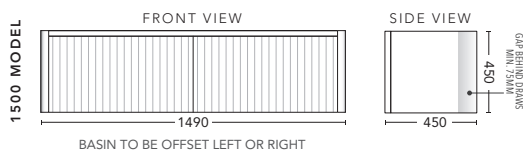

1500mm Double Bowl

CABINET WITH	PRODUCT CODE	RRP
20mm Caesarstone Top with Ceramic Above Counter Basin	CUP152CSW	$3,878
20mm Evostone Top with Ceramic Above Counter Basin	CUP152EVW	$3,878
12mm Corian Top with Ceramic Above Counter Basin	CUP152COW	$3,878
No Top	CUP152W	$2,358