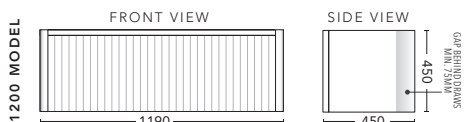

1200mm

CABINET WITH	PRODUCT CODE	RRP
20mm Caesarstone Top with Ceramic Above Counter Basin	CUP12CSW	$2,997
20mm Evostone Top with Ceramic Above Counter Basin	CUP12EVW	$2,997
12mm Corian Top with Ceramic Above Counter Basin	CUP12COW	$2,997
No Top	CUP12W	$1,781