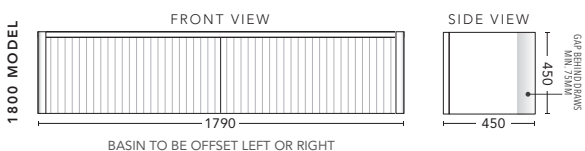

1800mm Single Bowl

CABINET WITH	PRODUCT CODE	RRP
20mm Caesarstone Top with Ceramic Above Counter Basin	CUP181CSW	$4,093
20mm Evostone Top with Ceramic Above Counter Basin	CUP181EVW	$4,093
12mm Corian Top with Ceramic Above Counter Basin	CUP181COW	$4,093
No Top	CUP181W	$2,533