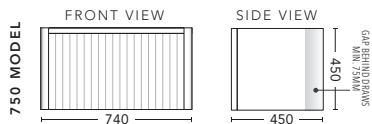

For Drawings and Pricing see page 23

Curb 1200 Wall Hung Cabinet in Light Grey Gloss with Lip Pull Handle in Black. Shown with Caesarstone Top in Raw Concrete with Focus 400 Gloss White Basin and Curve 600 Mirrored Shaving Cabinet above.

Vanity including basin \$2997, Shaving Cabinet \$1316

Curb 900 Wall Hung in White Gloss with Lip Pull Handle in Stainless Steel. Shown with Corian Top in Glacier White with Sleek 360 Gloss White Basin and Round 600mm LED Mirror above.

Vanity including basin \$2621, LED Mirror \$490

Curb 1500 Wall Hung Cabinet in White Satin with Lip Pull Handles in Black. Shown with Caesarstone Top in White Attica with 2 x Cirque 360 Matt Black Basins and 2 x Arc 400 Mirrored shaving Cabinets.
Vanity including basins \$3878, Shaving Cabinets \$1023 each.

750mm

CABINET WITH	PRODUCT CODE	RRP
20mm Caesarstone Top with Ceramic Above Counter Basin	CUP75CSW	\$2,308
20mm Evostone Top with Ceramic Above Counter Basin	CUP75EVW	\$2,308
12mm Corian Top with Ceramic Above Counter Basin	CUP75COW	\$2,308
No Top	CUP75W	\$1,565