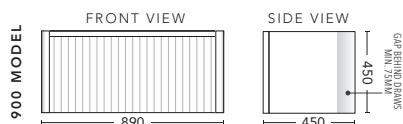

900mm

CABINET WITH	PRODUCT CODE	RRP
20mm Caesarstone Top with Ceramic Above Counter Basin	CUP90CSW	$2,621
20mm Evostone Top with Ceramic Above Counter Basin	CUP90EVW	$2,621
12mm Corian Top with Ceramic Above Counter Basin	CUP90COW	$2,621
No Top	CUP90W	$1,678