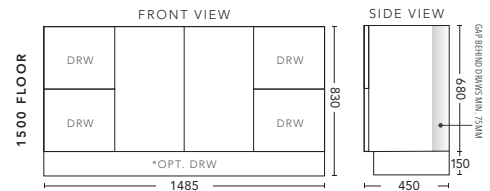

1500mm Double Bowl - FLOOR STANDING

CABINET WITH	PRODUCT CODE	RRP
Elite Polymarble Top, Rectangular Bowl	M152ELF	$2,534
Premier Polymarble Top, Oval Bowl	M152PRF	$2,534
20mm Caesarstone Top with Ceramic Above Counter Basin	M152CSF	$3,305
20mm Evostone Top with Ceramic Above Counter Basin	M152EVF	$3,305
12mm Corian Top with Ceramic Above Counter Basin	M152COF	$3,305
33mm Solid Timber Top with Ceramic Above Counter Basin	M152STF	$4,077
No Top	M152F	$1,959
*Smart Drawer Option (Requires 240mm Kicker) ADD	M152SD	$632