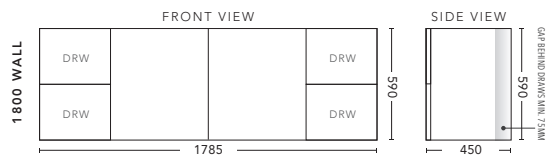

1800mm Single Bowl - WALL HUNG

CABINET WITH	PRODUCT CODE	RRP
Elite Polymarble Top, Rectangular Bowl	M181ELW	$2,525
20mm Caesarstone Top with Ceramic Above Counter Basin	M181CSW	$3,572
20mm Evostone Top with Ceramic Above Counter Basin	M181EVW	$3,572
12mm Corian Top with Ceramic Above Counter Basin	M181COW	$3,572
33mm Solid Timber Top with Ceramic Above Counter Basin	M181STW	$4,344
No Top	M181W	$2,077