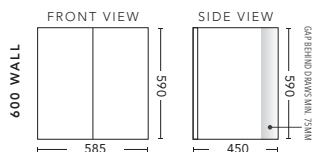

600mm - WALL HUNG

CABINET WITH	PRODUCT CODE	RRP
Oxford Ceramic Top, Rectangular Bowl	M60OXW	$968
Elite Polymarble Top, Rectangular Bowl	M60ELW	$968
Premier Polymarble Top, Oval Bowl	M60PRW	$968
20mm Caesarstone Top with Ceramic Above Counter Basin	M60CSW	$1,519
20mm Evostone Top with Ceramic Above Counter Basin	M60EWW	$1,519
12mm Corian Top with Ceramic Above Counter Basin	M60COW	$1,519
33mm Solid Timber Top with Ceramic Above Counter Basin	M60STW	$1,960
No Top	M60W	$806