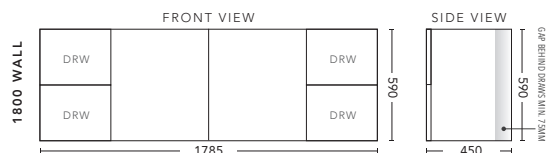

1800mm Double Bowl - WALL HUNG

CABINET WITH	PRODUCT CODE	RRP
Elite Polymarble Top, Rectangular Bowl	M182ELW	$2,635
20mm Caesarstone Top with Ceramic Above Counter Basin	M182CSW	$3,738
20mm Evostone Top with Ceramic Above Counter Basin	M182EVW	$3,738
12mm Corian Top with Ceramic Above Counter Basin	M182COW	$3,738
33mm Solid Timber Top with Ceramic Above Counter Basin	M182STW	$4,509
No Top	M182W	$2,087