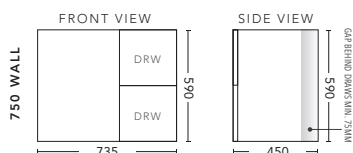

750mm - WALL HUNG

CABINET WITH	PRODUCT CODE	RRP
Oxford Ceramic Top, Rectangular Bowl	M75OXW	$1,211
Elite Polymarble Top, Rectangular Bowl	M75ELW	$1,211
Premier Polymarble Top, Oval Bowl	M75PRW	$1,211
20mm Caesarstone Top with Ceramic Above Counter Basin	M75CSW	$1,762
20mm Evostone Top with Ceramic Above Counter Basin	M75EWW	$1,762
12mm Corian Top with Ceramic Above Counter Basin	M75COW	$1,762
33mm Solid Timber Top with Ceramic Above Counter Basin	M75STW	$2,203
No Top	M75W	$1,037