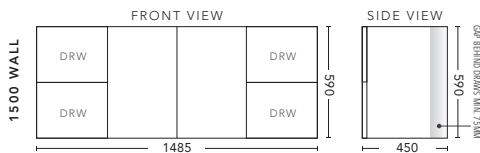

1500mm Double Bowl - WALL HUNG

CABINET WITH	PRODUCT CODE	RRP
Elite Polymarble Top, Rectangular Bowl	M152ELW	$2,192
Premier Polymarble Top, Oval Bowl	M152PRW	$2,192
20mm Caesarstone Top with Ceramic Above Counter Basin	M152CSW	$3,294
20mm Evostone Top with Ceramic Above Counter Basin	M152EVW	$3,294
12mm Corian Top with Ceramic Above Counter Basin	M152COW	$3,294
33mm Solid Timber Top with Ceramic Above Counter Basin	M152STW	$3,956
No Top	M152W	$1,730