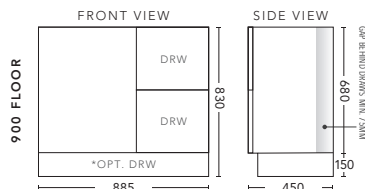

900mm - FLOOR STANDING

CABINET WITH	PRODUCT CODE	RRP
Oxford Ceramic Top, Rectangular Bowl	M90OXF	$1,431
Elite Polymarble Top, Rectangular Bowl	M90ELF	$1,431
Premier Polymarble Top, Oval Bowl	M90PRF	$1,431
20mm Caesarstone Top with Ceramic Above Counter Basin	M90CSF	$1,982
20mm Evostone Top with Ceramic Above Counter Basin	M90EVF	$1,982
12mm Corian Top with Ceramic Above Counter Basin	M90COF	$1,982
33mm Solid Timber Top with Ceramic Above Counter Basin	M90STF	$2,534
No Top	M90F	$1,268
*Smart Drawer Option (Requires 240mm Kicker) ADD	M90SD	$403