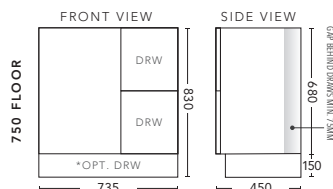

750mm - FLOOR STANDING

CABINET WITH	PRODUCT CODE	RRP
Oxford Ceramic Top, Rectangular Bowl	M75OXF	$1,321
Elite Polymarble Top, Rectangular Bowl	M75ELF	$1,321
Premier Polymarble Top, Oval Bowl	M75PRF	$1,321
20mm Caesarstone Top with Ceramic Above Counter Basin	M75CSF	$1,872
20mm Evostone Top with Ceramic Above Counter Basin	M75EVF	$1,872
12mm Corian Top with Ceramic Above Counter Basin	M75COF	$1,872
33mm Solid Timber Top with Ceramic Above Counter Basin	M75STF	$2,313
No Top	M75F	$1,153
*Smart Drawer Option (Requires 240mm Kicker) ADD	M75SD	$403