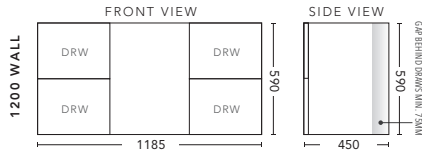

1200mm - WALL HUNG

CABINET WITH	PRODUCT CODE	RRP
Oxford Ceramic Top, Rectangular Bowl	M12OXW	$1,652
Elite Polymarble Top, Rectangular Bowl	M12ELW	$1,652
Premier Polymarble Top, Oval Bowl	M12PRW	$1,652
20mm Caesarstone Top with Ceramic Above Counter Basin	M12CSW	$2,313
20mm Evostone Top with Ceramic Above Counter Basin	M12EVW	$2,313
12mm Corian Top with Ceramic Above Counter Basin	M12COW	$2,313
33mm Solid Timber Top with Ceramic Above Counter Basin	M12STW	$2,975
No Top	M12W	$1,321