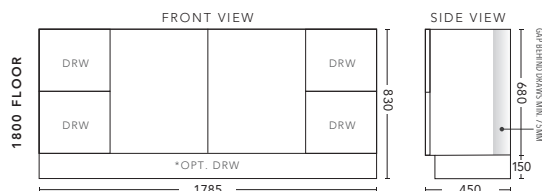

1800mm Double Bowl - FLOOR STANDING

CABINET WITH	PRODUCT CODE	RRP
Elite Polymarble Top, Rectangular Bowl	M182ELF	$2,975
20mm Caesarstone Top with Ceramic Above Counter Basin	M182CSF	$4,077
20mm Evostone Top with Ceramic Above Counter Basin	M182EVF	$4,077
12mm Corian Top with Ceramic Above Counter Basin	M182COF	$4,077
33mm Solid Timber Top with Ceramic Above Counter Basin	M182STF	$4,849
No Top	M182F	$2,262
*Smart Drawer Option (Requires 240mm Kicker) ADD	M182SD	$632