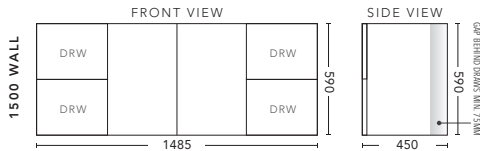

1500mm Single Bowl - WALL HUNG

CABINET WITH	PRODUCT CODE	RRP
Elite Polymarble Top, Rectangular Bowl	M151ELW	$1,965
20mm Caesarstone Top with Ceramic Above Counter Basin	M151CSW	$2,847
20mm Evostone Top with Ceramic Above Counter Basin	M151EVW	$2,847
12mm Corian Top with Ceramic Above Counter Basin	M151COW	$2,847
33mm Solid Timber Top with Ceramic Above Counter Basin	M151STW	$3,618
No Top	M151W	$1,712