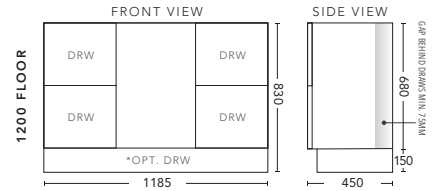

1200mm - FLOOR STANDING

CABINET WITH	PRODUCT CODE	RRP
Oxford Ceramic Top, Rectangular Bowl	M12OXF	$1,795
Elite Polymarble Top, Rectangular Bowl	M12ELF	$1,795
Premier Polymarble Top, Oval Bowl	M12PRF	$1,795
20mm Caesarstone Top with Ceramic Above Counter Basin	M12CSF	$2,456
20mm Evostone Top with Ceramic Above Counter Basin	M12EVF	$2,456
12mm Corian Top with Ceramic Above Counter Basin	M12COF	$2,456
33mm Solid Timber Top with Ceramic Above Counter Basin	M12STF	$3,118
No Top	M12F	$1,499
*Smart Drawer Option (Requires 240mm Kicker) ADD	M12SD	$403