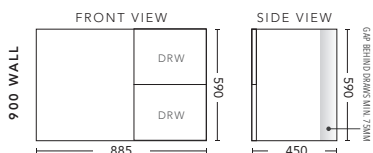

900mm - WALL HUNG

CABINET WITH	PRODUCT CODE	RRP
Oxford Ceramic Top, Rectangular Bowl	M90OXW	$1,321
Elite Polymarble Top, Rectangular Bowl	M90ELW	$1,321
Premier Polymarble Top, Oval Bowl	M90PRW	$1,321
20mm Caesarstone Top with Ceramic Above Counter Basin	M90CSW	$1,872
20mm Evostone Top with Ceramic Above Counter Basin	M90EWW	$1,872
12mm Corian Top with Ceramic Above Counter Basin	M90COW	$1,872
33mm Solid Timber Top with Ceramic Above Counter Basin	M90STW	$2,423
No Top	M90W	$1,153