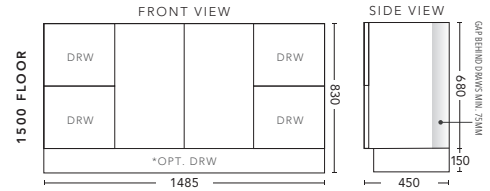

1500mm Single Bowl - FLOOR STANDING

CABINET WITH	PRODUCT CODE	RRP
Elite Polymarble Top, Rectangular Bowl	M151ELF	$2,308
20mm Caesarstone Top with Ceramic Above Counter Basin	M151CSF	$3,195
20mm Evostone Top with Ceramic Above Counter Basin	M151EVF	$3,195
12mm Corian Top with Ceramic Above Counter Basin	M151COF	$3,195
33mm Solid Timber Top with Ceramic Above Counter Basin	M151STF	$3,965
No Top	M151F	$1,959
*Smart Drawer Option (Requires 240mm Kicker) ADD	M151SD	$632