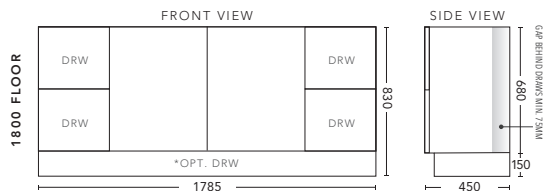

1500mm Double Bowl - WALL HUNG

CABINET WITH	PRODUCT CODE	RRP
Elite Polymarble Top, Rectangular Bowl	M152ELW	\$2,192
Premier Polymarble Top, Oval Bowl	M152PRW	\$2,192
20mm Caesarstone Top with Ceramic Above Counter Basin	M152CSW	\$3,294
20mm Evostone Top with Ceramic Above Counter Basin	M152EVW	\$3,294
12mm Corian Top with Ceramic Above Counter Basin	M152COW	\$3,294
33mm Solid Timber Top with Ceramic Above Counter Basin	M152STW	\$3,956
No Top	M152W	\$1,730

1500mm Double Bowl - FLOOR STANDING

CABINET WITH	PRODUCT CODE	RRP
Elite Polymarble Top, Rectangular Bowl	M152ELF	\$2,534
Premier Polymarble Top, Oval Bowl	M152PRF	\$2,534
20mm Caesarstone Top with Ceramic Above Counter Basin	M152CSF	\$3,305
20mm Evostone Top with Ceramic Above Counter Basin	M152EVF	\$3,305
12mm Corian Top with Ceramic Above Counter Basin	M152COF	\$3,305
33mm Solid Timber Top with Ceramic Above Counter Basin	M152STF	\$4,077
No Top	M152F	\$1,959
*Smart Drawer Option (Requires 240mm Kicker) ADD	M152SD	\$632

1800mm Single Bowl - WALL HUNG

CABINET WITH	PRODUCT CODE	RRP
Elite Polymarble Top, Rectangular Bowl	M181ELW	\$2,525
20mm Caesarstone Top with Ceramic Above Counter Basin	M181CSW	\$3,572
20mm Evostone Top with Ceramic Above Counter Basin	M181EVW	\$3,572
12mm Corian Top with Ceramic Above Counter Basin	M181COW	\$3,572
33mm Solid Timber Top with Ceramic Above Counter Basin	M181STW	\$4,344
No Top	M181W	\$2,077

1800mm Single Bowl - FLOOR STANDING

CABINET WITH	PRODUCT CODE	RRP
Elite Polymarble Top, Rectangular Bowl	M181ELF	\$2,754
20mm Caesarstone Top with Ceramic Above Counter Basin	M181CSF	\$3,922
20mm Evostone Top with Ceramic Above Counter Basin	M181EVF	\$3,922
12mm Corian Top with Ceramic Above Counter Basin	M181COF	\$3,922
33mm Solid Timber Top with Ceramic Above Counter Basin	M181STF	\$4,628
No Top	M181F	\$2,262
*Smart Drawer Option (Requires 240mm Kicker) ADD	M181SD	\$632