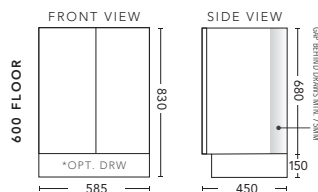

600mm - FLOOR STANDING

CABINET WITH	PRODUCT CODE	RRP
Oxford Ceramic Top, Rectangular Bowl	M60OXF	$1,100
Elite Polymarble Top, Rectangular Bowl	M60ELF	$1,100
Premier Polymarble Top, Oval Bowl	M60PRF	$1,100
20mm Caesarstone Top with Ceramic Above Counter Basin	M60CSF	$1,652
20mm Evostone Top with Ceramic Above Counter Basin	M60EVF	$1,652
12mm Corian Top with Ceramic Above Counter Basin	M60COF	$1,652
33mm Solid Timber Top with Ceramic Above Counter Basin	M60STF	$2,093
No Top	M60F	$922
*Smart Drawer Option (Requires 240mm Kicker) ADD	M60SD	$403