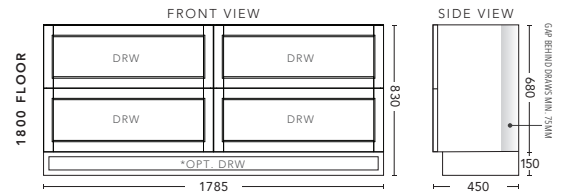

**1800mm Single Bowl - WALL HUNG - ALL DRAWER**

CABINET WITH	PRODUCT CODE	RRP
Elite Polymarble Top, Rectangular Bowl	NAD181ELW	\$3,601
20mm Caesarstone Top with Ceramic Above Counter Basin	NAD181CSW	\$4,366
20mm Evostone Top with Ceramic Above Counter Basin	NAD181EVW	\$4,366
12mm Corian Top with Ceramic Above Counter Basin	NAD181COW	\$4,366
33mm Solid Timber Top with Ceramic Above Counter Basin	NAD181STW	\$5,138
No Top	NAD181W	\$2,999

**1800mm Single Bowl - FLOOR STANDING - ALL DRAWER**

CABINET WITH	PRODUCT CODE	RRP
Elite Polymarble Top, Rectangular Bowl	NAD181ELF	\$3,801
20mm Caesarstone Top with Ceramic Above Counter Basin	NAD181CSF	\$4,408
20mm Evostone Top with Ceramic Above Counter Basin	NAD181EVF	\$4,408
12mm Corian Top with Ceramic Above Counter Basin	NAD181COF	\$4,408
33mm Solid Timber Top with Ceramic Above Counter Basin	NAD181STF	\$5,180
No Top	NAD181F	\$3,453
*Smart Drawer Option (Requires 240mm Kicker) <b>ADD</b>	NAD181SD	\$632

**1800mm Double Bowl - WALL HUNG - ALL DRAWER**

CABINET WITH	PRODUCT CODE	RRP
Elite Polymarble Top, Rectangular Bowl	NAD182ELW	\$3,801
20mm Caesarstone Top with Ceramic Above Counter Basin	NAD182CSW	\$4,507
20mm Evostone Top with Ceramic Above Counter Basin	NAD182EVW	\$4,507
12mm Corian Top with Ceramic Above Counter Basin	NAD182COW	\$4,507
33mm Solid Timber Top with Ceramic Above Counter Basin	NAD182STW	\$5,279
No Top	NAD182W	\$2,989

**1800mm Double Bowl - FLOOR STANDING - ALL DRAWER**

CABINET WITH	PRODUCT CODE	RRP
Elite Polymarble Top, Rectangular Bowl	NAD182ELF	\$4,022
20mm Caesarstone Top with Ceramic Above Counter Basin	NAD182CSF	\$4,708
20mm Evostone Top with Ceramic Above Counter Basin	NAD182EVF	\$4,708
12mm Corian Top with Ceramic Above Counter Basin	NAD182COF	\$4,708
33mm Solid Timber Top with Ceramic Above Counter Basin	NAD182STF	\$5,479
No Top	NAD182F	\$3,290
*Smart Drawer Option (Requires 240mm Kicker) <b>ADD</b>	NAD182SD	\$632