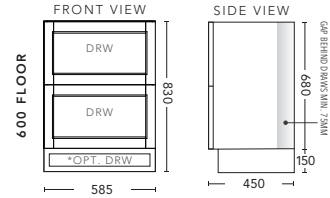

600mm - FLOOR STANDING - ALL DRAWER

CABINET WITH	PRODUCT CODE	RRP
Oxford Ceramic Top, Rectangular Bowl	NAD60OXF	$2,042
Elite Polymarble Top, Rectangular Bowl	NAD60ELF	$2,042
Premier Polymarble Top, Oval Bowl	NAD60PRF	$2,042
20mm Caesarstone Top with Ceramic Above Counter Basin	NAD60CSF	$2,478
20mm Evostone Top with Ceramic Above Counter Basin	NAD60EVF	$2,478
12mm Corian Top with Ceramic Above Counter Basin	NAD60COF	$2,478
33mm Solid Timber Top with Ceramic Above Counter Basin	NAD60STF	$2,919
No Top	NAD60F	$1,846
*Smart Drawer Option (Requires 240mm Kicker) ADD	NAD60SD	$403