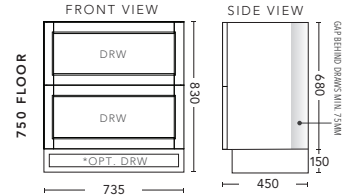

750mm - FLOOR STANDING - ALL DRAWER

CABINET WITH	PRODUCT CODE	RRP
Oxford Ceramic Top, Rectangular Bowl	NAD75OXF	$2,148
Elite Polymarble Top, Rectangular Bowl	NAD75ELF	$2,148
Premier Polymarble Top, Oval Bowl	NAD75PRF	$2,148
20mm Caesarstone Top with Ceramic Above Counter Basin	NAD75CSF	$2,809
20mm Evostone Top with Ceramic Above Counter Basin	NAD75EVF	$2,809
12mm Corian Top with Ceramic Above Counter Basin	NAD75COF	$2,809
33mm Solid Timber Top with Ceramic Above Counter Basin	NAD75STF	$3,360
No Top	NAD75F	$1,846
*Smart Drawer Option (Requires 240mm Kicker) ADD	NAD75SD	$403