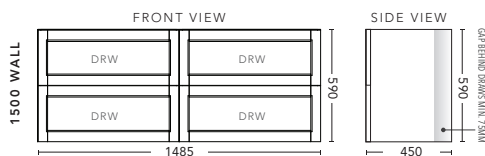

1500mm Double Bowl - WALL HUNG - ALL DRAWER

CABINET WITH	PRODUCT CODE	RRP
Elite Polymarble Top, Rectangular Bowl	NAD152ELW	$3,548
Premier Polymarble Top, Oval Bowl	NAD152PRW	$3,548
20mm Caesarstone Top with Ceramic Above Counter Basin	NAD152CSW	$4,132
20mm Evostone Top with Ceramic Above Counter Basin	NAD152EVW	$4,132
12mm Corian Top with Ceramic Above Counter Basin	NAD152COW	$4,132
33mm Solid Timber Top with Ceramic Above Counter Basin	NAD152STW	$4,904
No Top	NAD152W	$2,654