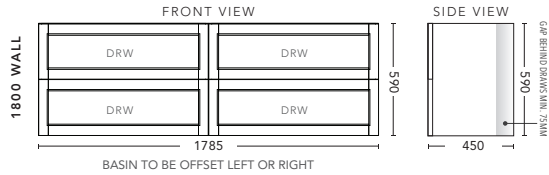

1800mm Single Bowl - WALL HUNG - ALL DRAWER

CABINET WITH	PRODUCT CODE	RRP
Elite Polymarble Top, Rectangular Bowl	NAD181ELW	$3,601
20mm Caesarstone Top with Ceramic Above Counter Basin	NAD181CSW	$4,366
20mm Evostone Top with Ceramic Above Counter Basin	NAD181EVW	$4,366
12mm Corian Top with Ceramic Above Counter Basin	NAD181COW	$4,366
33mm Solid Timber Top with Ceramic Above Counter Basin	NAD181STW	$5,138
No Top	NAD181W	$2,999