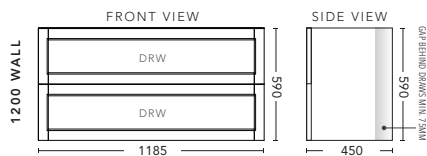

1200mm - WALL HUNG - ALL DRAWER

CABINET WITH	PRODUCT CODE	RRP
Oxford Ceramic Top, Rectangular Bowl	NAD12OXW	$2,534
Elite Polymarble Top, Rectangular Bowl	NAD12ELW	$2,534
Premier Polymarble Top, Oval Bowl	NAD12PRW	$2,534
20mm Caesarstone Top with Ceramic Above Counter Basin	NAD12CSW	$3,184
20mm Evostone Top with Ceramic Above Counter Basin	NAD12EVW	$3,184
12mm Corian Top with Ceramic Above Counter Basin	NAD12COW	$3,184
33mm Solid Timber Top with Ceramic Above Counter Basin	NAD12STW	$3,846
No Top	NAD12W	$2,289