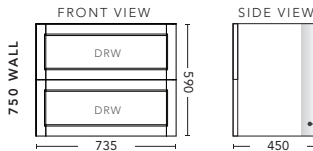

750mm - WALL HUNG - ALL DRAWER

CABINET WITH	PRODUCT CODE	RRP
Oxford Ceramic Top, Rectangular Bowl	NAD75OXW	$1,982
Elite Polymarble Top, Rectangular Bowl	NAD75ELW	$1,982
Premier Polymarble Top, Oval Bowl	NAD75PRW	$1,982
20mm Caesarstone Top with Ceramic Above Counter Basin	NAD75CSW	$2,452
20mm Evostone Top with Ceramic Above Counter Basin	NAD75EVW	$2,452
12mm Corian Top with Ceramic Above Counter Basin	NAD75COW	$2,452
33mm Solid Timber Top with Ceramic Above Counter Basin	NAD75STW	$3,003
No Top	NAD75W	$1,796