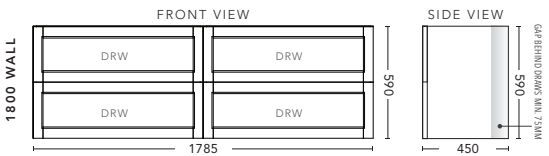

1800mm Double Bowl - WALL HUNG - ALL DRAWER

CABINET WITH	PRODUCT CODE	RRP
Elite Polymarble Top, Rectangular Bowl	NAD182ELW	$3,801
20mm Caesarstone Top with Ceramic Above Counter Basin	NAD182CSW	$4,507
20mm Evostone Top with Ceramic Above Counter Basin	NAD182EVW	$4,507
12mm Corian Top with Ceramic Above Counter Basin	NAD182COW	$4,507
33mm Solid Timber Top with Ceramic Above Counter Basin	NAD182STW	$5,279
No Top	NAD182W	$2,989