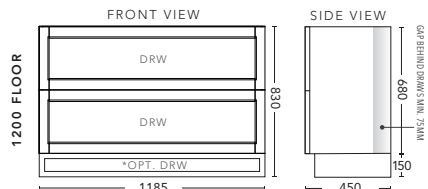

1200mm - FLOOR STANDING - ALL DRAWER

CABINET WITH	PRODUCT CODE	RRP
Oxford Ceramic Top, Rectangular Bowl	NAD12OXF	$2,754
Elite Polymarble Top, Rectangular Bowl	NAD12ELF	$2,754
Premier Polymarble Top, Oval Bowl	NAD12PRF	$2,754
20mm Caesarstone Top with Ceramic Above Counter Basin	NAD12CSF	$3,305
20mm Evostone Top with Ceramic Above Counter Basin	NAD12EVF	$3,305
12mm Corian Top with Ceramic Above Counter Basin	NAD12COF	$3,305
33mm Solid Timber Top with Ceramic Above Counter Basin	NAD12STF	$3,967
No Top	NAD12F	$2,423
*Smart Drawer Option (Requires 240mm Kicker) ADD	NAD12SD	$403