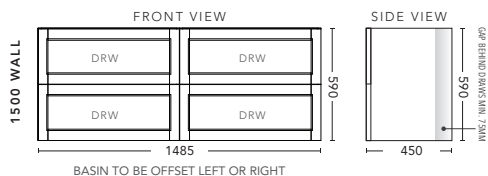

1500mm Single Bowl - WALL HUNG - ALL DRAWER

CABINET WITH	PRODUCT CODE	RRP
Elite Polymarble Top, Rectangular Bowl	NAD151ELW	$3,184
20mm Caesarstone Top with Ceramic Above Counter Basin	NAD151CSW	$3,779
20mm Evostone Top with Ceramic Above Counter Basin	NAD151EVW	$3,779
12mm Corian Top with Ceramic Above Counter Basin	NAD151COW	$3,779
33mm Solid Timber Top with Ceramic Above Counter Basin	NAD151STW	$4,551
No Top	NAD151W	$2,654