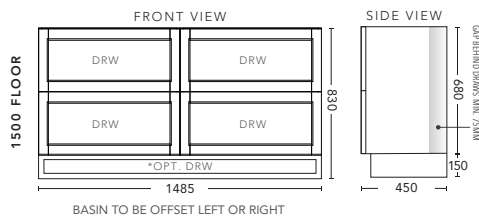

1500mm Single Bowl - FLOOR STANDING - ALL DRAWER

CABINET WITH	PRODUCT CODE	RRP
Elite Polymarble Top, Rectangular Bowl	NAD151ELF	$3,416
20mm Caesarstone Top with Ceramic Above Counter Basin	NAD151CSF	$4,066
20mm Evostone Top with Ceramic Above Counter Basin	NAD151EVF	$4,066
12mm Corian Top with Ceramic Above Counter Basin	NAD151COF	$4,066
33mm Solid Timber Top with Ceramic Above Counter Basin	NAD151STF	$4,838
No Top	NAD151F	$2,989
*Smart Drawer Option (Requires 240mm Kicker) ADD	NAD151SD	$632