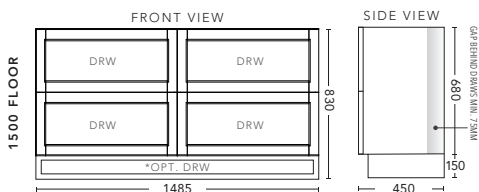

1500mm Double Bowl - FLOOR STANDING - ALL DRAWER

CABINET WITH	PRODUCT CODE	RRP
Elite Polymarble Top, Rectangular Bowl	NAD152ELF	$3,680
Premier Polymarble Top, Oval Bowl	NAD152PRF	$3,680
20mm Caesarstone Top with Ceramic Above Counter Basin	NAD152CSF	$4,298
20mm Evostone Top with Ceramic Above Counter Basin	NAD152EVF	$4,298
12mm Corian Top with Ceramic Above Counter Basin	NAD152COF	$4,298
33mm Solid Timber Top with Ceramic Above Counter Basin	NAD152STF	$5,069
No Top	NAD152F	$2,989
*Smart Drawer Option (Requires 240mm Kicker) ADD	NAD152SD	$632