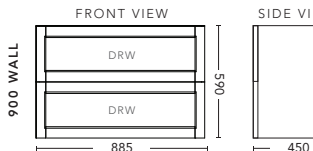

900mm - WALL HUNG - ALL DRAWER

CABINET WITH	PRODUCT CODE	RRP
Oxford Ceramic Top, Rectangular Bowl	NAD90OXW	$2,088
Elite Polymarble Top, Rectangular Bowl	NAD90ELW	$2,088
Premier Polymarble Top, Oval Bowl	NAD90PRW	$2,088
20mm Caesarstone Top with Ceramic Above Counter Basin	NAD90CSW	$2,754
20mm Evostone Top with Ceramic Above Counter Basin	NAD90EVW	$2,754
12mm Corian Top with Ceramic Above Counter Basin	NAD90COW	$2,754
33mm Solid Timber Top with Ceramic Above Counter Basin	NAD90STW	$3,202
No Top	NAD90W	$1,841