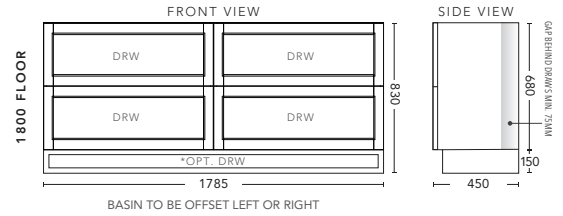

1800mm Single Bowl - FLOOR STANDING - ALL DRAWER

CABINET WITH	PRODUCT CODE	RRP
Elite Polymarble Top, Rectangular Bowl	NAD181ELF	$3,801
20mm Caesarstone Top with Ceramic Above Counter Basin	NAD181CSF	$4,408
20mm Evostone Top with Ceramic Above Counter Basin	NAD181EVF	$4,408
12mm Corian Top with Ceramic Above Counter Basin	NAD181COF	$4,408
33mm Solid Timber Top with Ceramic Above Counter Basin	NAD181STF	$5,180
No Top	NAD181F	$3,453
*Smart Drawer Option (Requires 240mm Kicker) ADD	NAD181SD	$632