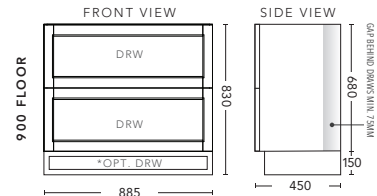

900mm - FLOOR STANDING - ALL DRAWER

CABINET WITH	PRODUCT CODE	RRP
Oxford Ceramic Top, Rectangular Bowl	NAD90OXF	$2,203
Elite Polymarble Top, Rectangular Bowl	NAD90ELF	$2,203
Premier Polymarble Top, Oval Bowl	NAD90PRF	$2,203
20mm Caesarstone Top with Ceramic Above Counter Basin	NAD90CSF	$2,840
20mm Evostone Top with Ceramic Above Counter Basin	NAD90EVF	$2,840
12mm Corian Top with Ceramic Above Counter Basin	NAD90COF	$2,840
33mm Solid Timber Top with Ceramic Above Counter Basin	NAD90STF	$3,502
No Top	NAD90F	$2,029
*Smart Drawer Option (Requires 240mm Kicker) ADD	NAD90SD	$403