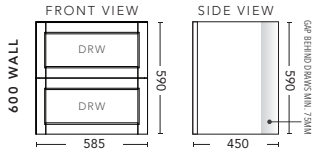

600mm - WALL HUNG - ALL DRAWER

CABINET WITH	PRODUCT CODE	RRP
Oxford Ceramic Top, Rectangular Bowl	NAD60OXW	$1,949
Elite Polymarble Top, Rectangular Bowl	NAD60ELW	$1,949
Premier Polymarble Top, Oval Bowl	NAD60PRW	$1,949
20mm Caesarstone Top with Ceramic Above Counter Basin	NAD60CSW	$2,313
20mm Evostone Top with Ceramic Above Counter Basin	NAD60EVW	$2,313
12mm Corian Top with Ceramic Above Counter Basin	NAD60COW	$2,313
33mm Solid Timber Top with Ceramic Above Counter Basin	NAD60STW	$2,756
No Top	NAD60W	$1,596