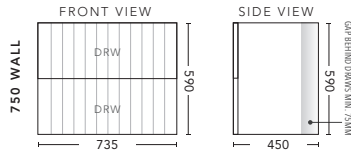

750mm - WALL HUNG

CABINET WITH	PRODUCT CODE	RRP
Oxford Ceramic Top, Rectangular Bowl	BG2P75XW	$2,348
Elite Polymarble Top, Rectangular Bowl	BG2P75ELW	$2,348
Premier Polymarble Top, Oval Bowl	BG2P75PRW	$2,348
12mm Corian Top with Ceramic Above Counter Basin	BG2P75COW	$2,988
20mm Caesarstone Top with Ceramic Above Counter Basin	BG2P75CSW	$2,988
33mm Solid Timber Top with Ceramic Above Counter Basin	BG2P75STW	$3,303
No Top	BG2P75W	$1,976