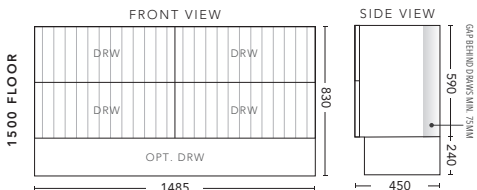

1500mm Double Bowl - FLOOR STANDING

CABINET WITH	PRODUCT CODE	RRP
Elite Polymarble Top, Rectangular Bowl	BG2P152ELF	$4,605
Premier Polymarble Top, Oval Bowl	BG2P152PRF	$4,605
12mm Corian Top with Ceramic Above Counter Basin	BG2P152COF	$5,458
20mm Caesarstone Top with Ceramic Above Counter Basin	BG2P152CSF	$5,458
33mm Solid Timber Top with Ceramic Above Counter Basin	BG2P152STF	$6,088
No Top	BG2P152F	$3,804
Smart Drawer Option - ADD	BG2P152SD	$602