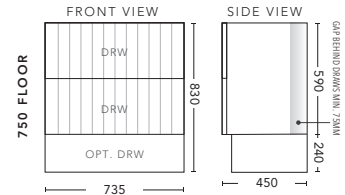

750mm - FLOOR STANDING

CABINET WITH	PRODUCT CODE	RRP
Oxford Ceramic Top, Rectangular Bowl	BG2P75XF	$2,505
Elite Polymarble Top, Rectangular Bowl	BG2P75ELF	$2,505
Premier Polymarble Top, Oval Bowl	BG2P75PRF	$2,505
12mm Corian Top with Ceramic Above Counter Basin	BG2P75COF	$3,131
20mm Caesarstone Top with Ceramic Above Counter Basin	BG2P75CSF	$3,131
33mm Solid Timber Top with Ceramic Above Counter Basin	BG2P75STF	$3,446
No Top	BG2P75F	$2,308
Smart Drawer Option - ADD	BG2P75SD	$384