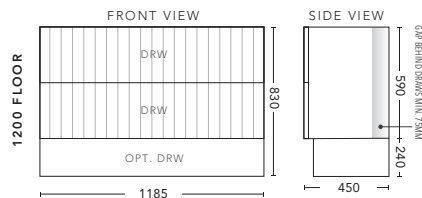

1200mm - FLOOR STANDING

CABINET WITH	PRODUCT CODE	RRP
Oxford Ceramic Top, Rectangular Bowl	BG2P12OXF	$3,148
Elite Polymarble Top, Rectangular Bowl	BG2P12ELF	$3,148
Premier Polymarble Top, Oval Bowl	BG2P12PRF	$3,148
12mm Corian Top with Ceramic Above Counter Basin	BG2P12COF	$3,883
20mm Caesarstone Top with Ceramic Above Counter Basin	BG2P12CSF	$3,883
33mm Solid Timber Top with Ceramic Above Counter Basin	BG2P12STF	$4,408
No Top	BG2P12F	$2,858
Smart Drawer Option - ADD	BG2P12SD	$384