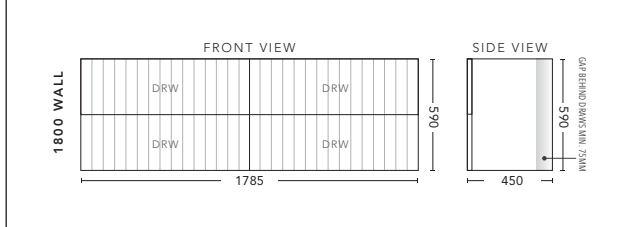

1800mm Double Bowl - WALL HUNG

CABINET WITH	PRODUCT CODE	RRP
Elite Polymarble Top, Rectangular Bowl	BG2P182ELW	$4,589
12mm Corian Top with Ceramic Above Counter Basin	BG2P182COW	$5,458
20mm Caesarstone Top with Ceramic Above Counter Basin	BG2P182CSW	$5,458
33mm Solid Timber Top with Ceramic Above Counter Basin	BG2P182STW	$6,088
No Top	BG2P182W	$3,610