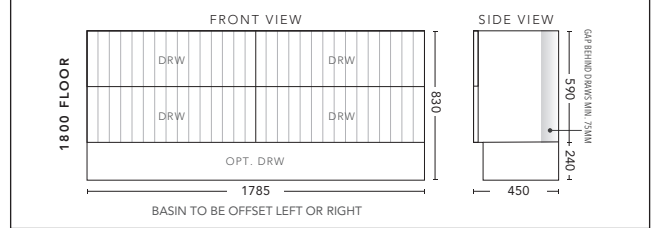

1800mm Single Bowl - FLOOR STANDING

CABINET WITH	PRODUCT CODE	RRP
Elite Polymarble Top, Rectangular Bowl	BG2P181ELF	$4,507
12mm Corian Top with Ceramic Above Counter Basin	BG2P181COF	$5,458
20mm Caesarstone Top with Ceramic Above Counter Basin	BG2P181CSF	$5,458
33mm Solid Timber Top with Ceramic Above Counter Basin	BG2P181STF	$6,088
No Top	BG2P181F	$3,848
Smart Drawer Option - ADD	BG2P181SD	$602