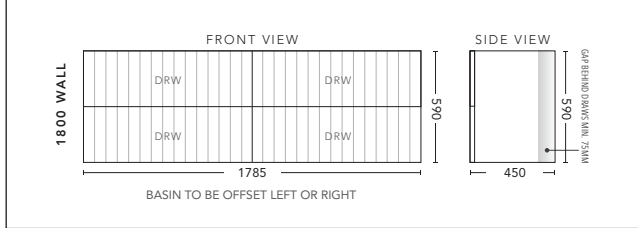

1800mm Single Bowl - WALL HUNG

CABINET WITH	PRODUCT CODE	RRP
Elite Polymarble Top, Rectangular Bowl	BG2P181ELW	$4,502
12mm Corian Top with Ceramic Above Counter Basin	BG2P181COW	$5,351
20mm Caesarstone Top with Ceramic Above Counter Basin	BG2P181CSW	$5,351
33mm Solid Timber Top with Ceramic Above Counter Basin	BG2P181STW	$5,981
No Top	BG2P181W	$3,500