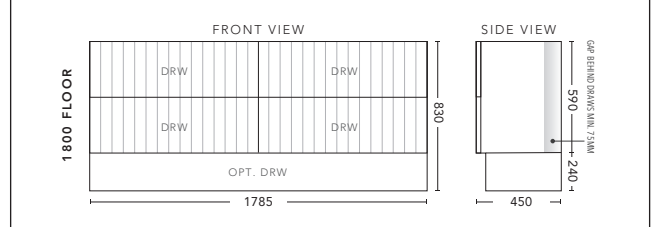

1800mm Double Bowl - FLOOR STANDING

CABINET WITH	PRODUCT CODE	RRP
Elite Polymarble Top, Rectangular Bowl	BG2P182ELF	$4,607
12mm Corian Top with Ceramic Above Counter Basin	BG2P182COF	$5,857
20mm Caesarstone Top with Ceramic Above Counter Basin	BG2P182CSF	$5,857
33mm Solid Timber Top with Ceramic Above Counter Basin	BG2P182STF	$6,298
No Top	BG2P182F	$3,958
Smart Drawer Option - ADD	BG2P182SD	$602