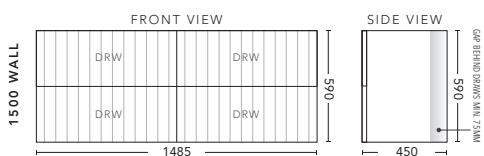

1500mm Double Bowl - WALL HUNG

CABINET WITH	PRODUCT CODE	RRP
Elite Polymarble Top, Rectangular Bowl	BG2P152ELW	$4,494
Premier Polymarble Top, Oval Bowl	BG2P152PRW	$4,494
12mm Corian Top with Ceramic Above Counter Basin	BG2P152COW	$5,248
20mm Caesarstone Top with Ceramic Above Counter Basin	BG2P152CSW	$5,248
33mm Solid Timber Top with Ceramic Above Counter Basin	BG2P152STW	$5,878
No Top	BG2P152W	$3,518