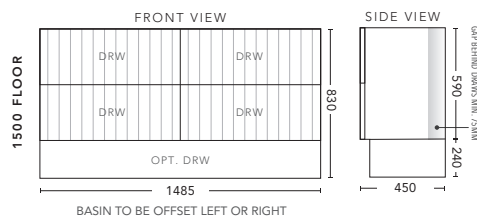

1500mm Single Bowl - FLOOR STANDING

CABINET WITH	PRODUCT CODE	RRP
Elite Polymarble Top, Rectangular Bowl	BG2P151ELF	$4,486
12mm Corian Top with Ceramic Above Counter Basin	BG2P151COF	$5,244
20mm Caesarstone Top with Ceramic Above Counter Basin	BG2P151CSF	$5,244
33mm Solid Timber Top with Ceramic Above Counter Basin	BG2P151STF	$5,874
No Top	BG2P151F	$3,518
Smart Drawer Option - ADD	BG2P151SD	$602