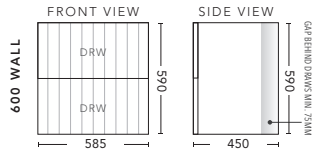

600mm - WALL HUNG

CABINET WITH	PRODUCT CODE	RRP
Oxford Ceramic Top, Rectangular Bowl	BG2P60XW	$2,087
Elite Polymarble Top, Rectangular Bowl	BG2P60ELW	$2,087
Premier Polymarble Top, Oval Bowl	BG2P60PRW	$2,087
12mm Corian Top with Ceramic Above Counter Basin	BG2P60COW	$2,728
20mm Caesarstone Top with Ceramic Above Counter Basin	BG2P60CSW	$2,728
33mm Solid Timber Top with Ceramic Above Counter Basin	BG2P60STW	$2,938
No Top	BG2P60W	$1,868