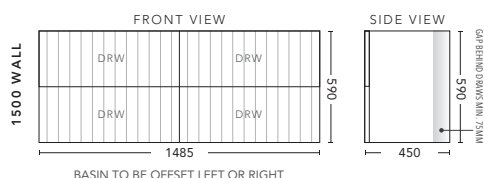

1500mm Single Bowl - WALL HUNG

CABINET WITH	PRODUCT CODE	RRP
Elite Polymarble Top, Rectangular Bowl	BG2P151ELW	$4,164
12mm Corian Top with Ceramic Above Counter Basin	BG2P151COW	$5,036
20mm Caesarstone Top with Ceramic Above Counter Basin	BG2P151CSW	$5,036
33mm Solid Timber Top with Ceramic Above Counter Basin	BG2P151STW	$5,666
No Top	BG2P151W	$3,280