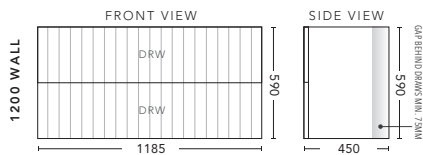

1200mm - WALL HUNG

CABINET WITH	PRODUCT CODE	RRP
Oxford Ceramic Top, Rectangular Bowl	BG2P12OXW	$3,039
Elite Polymarble Top, Rectangular Bowl	BG2P12ELW	$3,039
Premier Polymarble Top, Oval Bowl	BG2P12PRW	$3,039
12mm Corian Top with Ceramic Above Counter Basin	BG2P12COW	$3,713
20mm Caesarstone Top with Ceramic Above Counter Basin	BG2P12CSW	$3,713
33mm Solid Timber Top with Ceramic Above Counter Basin	BG2P12STW	$4,343
No Top	BG2P12W	$2,633