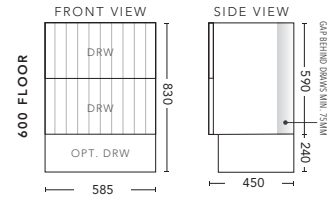

600mm - FLOOR STANDING

CABINET WITH	PRODUCT CODE	RRP
Oxford Ceramic Top, Rectangular Bowl	BG2P60XF	$2,308
Elite Polymarble Top, Rectangular Bowl	BG2P60ELF	$2,308
Premier Polymarble Top, Oval Bowl	BG2P60PRF	$2,308
12mm Corian Top with Ceramic Above Counter Basin	BG2P60COF	$2,927
20mm Caesarstone Top with Ceramic Above Counter Basin	BG2P60CSF	$2,927
33mm Solid Timber Top with Ceramic Above Counter Basin	BG2P60STF	$3,137
No Top	BG2P60F	$2,164
Smart Drawer Option - ADD	BG2P60SD	$384