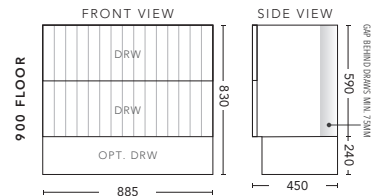

900mm - FLOOR STANDING

CABINET WITH	PRODUCT CODE	RRP
Oxford Ceramic Top, Rectangular Bowl	BG2P90XF	$2,762
Elite Polymarble Top, Rectangular Bowl	BG2P90ELF	$2,762
Premier Polymarble Top, Oval Bowl	BG2P90PRF	$2,762
12mm Corian Top with Ceramic Above Counter Basin	BG2P90COF	$3,463
20mm Caesarstone Top with Ceramic Above Counter Basin	BG2P90CSF	$3,463
33mm Solid Timber Top with Ceramic Above Counter Basin	BG2P90STF	$3,988
No Top	BG2P90F	$2,418
Smart Drawer Option - ADD	BG2P90SD	$384