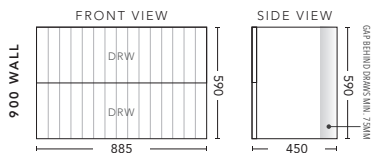

900mm - WALL HUNG

CABINET WITH	PRODUCT CODE	RRP
Oxford Ceramic Top, Rectangular Bowl	BG2P90XW	$2,617
Elite Polymarble Top, Rectangular Bowl	BG2P90ELW	$2,617
Premier Polymarble Top, Oval Bowl	BG2P90PRW	$2,617
12mm Corian Top with Ceramic Above Counter Basin	BG2P90COW	$3,314
20mm Caesarstone Top with Ceramic Above Counter Basin	BG2P90CSW	$3,314
33mm Solid Timber Top with Ceramic Above Counter Basin	BG2P90STW	$3,839
No Top	BG2P90W	$2,198