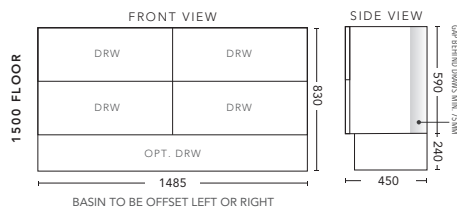

1500mm Single Bowl - FLOOR STANDING

CABINET WITH	PRODUCT CODE	RRP
Elite Polymarble Top, Rectangular Bowl	B151ELF	$2,885
12mm Corian Top with Ceramic Above Counter Basin	B151COF	$3,620
20mm Caesarstone Top with Ceramic Above Counter Basin	B151CSF	$3,620
33mm Solid Timber Top with Ceramic Above Counter Basin	B151STF	$4,145
No Top	B151F	$2,308
Smart Drawer Option - ADD	B151SD	$602