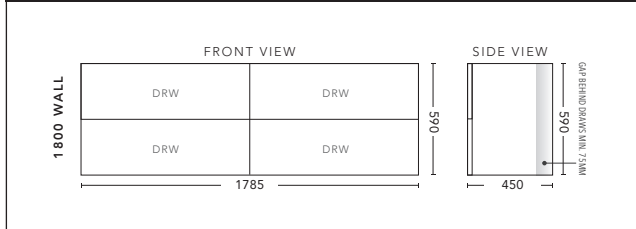

1800mm Double Bowl - WALL HUNG

CABINET WITH	PRODUCT CODE	RRP
Elite Polymarble Top, Rectangular Bowl	B182ELW	$3,347
12mm Corian Top with Ceramic Above Counter Basin	B182COW	$4,082
20mm Caesarstone Top with Ceramic Above Counter Basin	B182CSW	$4,082
33mm Solid Timber Top with Ceramic Above Counter Basin	B182STW	$4,607
No Top	B182W	$2,418