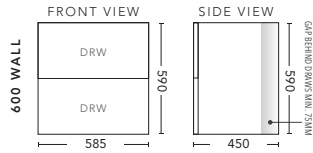

600mm - WALL HUNG

CABINET WITH	PRODUCT CODE	RRP
Oxford Ceramic Top, Rectangular Bowl	B60OXW	$1,436
Elite Polymarble Top, Rectangular Bowl	B60ELW	$1,436
Premier Polymarble Top, Oval Bowl	B60PRW	$1,436
12mm Corian Top with Ceramic Above Counter Basin	B60COW	$1,856
20mm Caesarstone Top with Ceramic Above Counter Basin	B60CSW	$1,856
33mm Solid Timber Top with Ceramic Above Counter Basin	B60STW	$2,276
No Top	B60W	$1,208