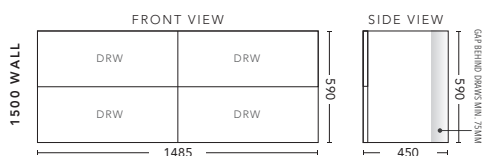

1500mm Double Bowl - WALL HUNG

CABINET WITH	PRODUCT CODE	RRP
Elite Polymarble Top, Rectangular Bowl	B152ELW	$3,043
Premier Polymarble Top, Oval Bowl	B152PRW	$3,043
12mm Corian Top with Ceramic Above Counter Basin	B152COW	$3,778
20mm Caesarstone Top with Ceramic Above Counter Basin	B152CSW	$3,778
33mm Solid Timber Top with Ceramic Above Counter Basin	B152STW	$4,303
No Top	B152W	$2,198