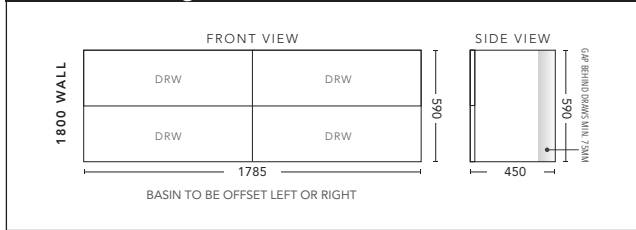

1800mm Single Bowl - WALL HUNG

CABINET WITH	PRODUCT CODE	RRP
Elite Polymarble Top, Rectangular Bowl	B181ELW	$3,148
12mm Corian Top with Ceramic Above Counter Basin	B181COW	$3,883
20mm Caesarstone Top with Ceramic Above Counter Basin	B181CSW	$3,883
33mm Solid Timber Top with Ceramic Above Counter Basin	B181STW	$4,408
No Top	B181W	$2,308