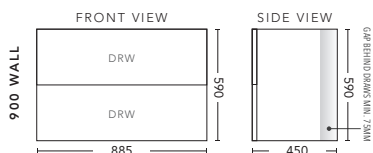

600mm - FLOOR STANDING

CABINET WITH	PRODUCT CODE	RRP
Oxford Ceramic Top, Rectangular Bowl	B60OXF	\$1,573
Elite Polymarble Top, Rectangular Bowl	B60ELF	\$1,573
Premier Polymarble Top, Oval Bowl	B60PRF	\$1,573
12mm Corian Top with Ceramic Above Counter Basin	B60COF	\$1,993
20mm Caesarstone Top with Ceramic Above Counter Basin	B60CSF	\$1,993
33mm Solid Timber Top with Ceramic Above Counter Basin	B60STF	\$2,413
No Top	B60F	\$1,318
Smart Drawer Option - ADD	B60SD	\$384

750mm - WALL HUNG

CABINET WITH	PRODUCT CODE	RRP
Oxford Ceramic Top, Rectangular Bowl	B75OXW	\$1,520
Elite Polymarble Top, Rectangular Bowl	B75ELW	\$1,520
Premier Polymarble Top, Oval Bowl	B75PRW	\$1,520
12mm Corian Top with Ceramic Above Counter Basin	B75COW	\$1,940
20mm Caesarstone Top with Ceramic Above Counter Basin	B75CSW	\$1,940
33mm Solid Timber Top with Ceramic Above Counter Basin	B75STW	\$2,465
No Top	B75W	\$1,318

750mm - FLOOR STANDING

CABINET WITH	PRODUCT CODE	RRP
Oxford Ceramic Top, Rectangular Bowl	B75OXF	\$1,678
Elite Polymarble Top, Rectangular Bowl	B75ELF	\$1,678
Premier Polymarble Top, Oval Bowl	B75PRF	\$1,678
12mm Corian Top with Ceramic Above Counter Basin	B75COF	\$2,098
20mm Caesarstone Top with Ceramic Above Counter Basin	B75CSF	\$2,098
33mm Solid Timber Top with Ceramic Above Counter Basin	B75STF	\$2,623
No Top	B75F	\$1,415
Smart Drawer Option - ADD	B75SD	\$384

900mm - WALL HUNG

CABINET WITH	PRODUCT CODE	RRP
Oxford Ceramic Top, Rectangular Bowl	B90OXW	\$1,573
Elite Polymarble Top, Rectangular Bowl	B90ELW	\$1,573
Premier Polymarble Top, Oval Bowl	B90PRW	\$1,573
12mm Corian Top with Ceramic Above Counter Basin	B90COW	\$2,098
20mm Caesarstone Top with Ceramic Above Counter Basin	B90CSW	\$2,098
33mm Solid Timber Top with Ceramic Above Counter Basin	B90STW	\$2,728
No Top	B90W	\$1,372