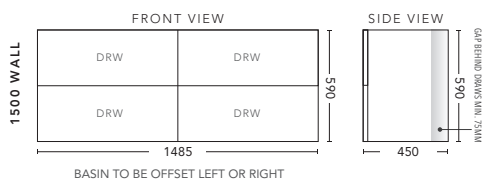

1500mm Single Bowl - WALL HUNG

CABINET WITH	PRODUCT CODE	RRP
Elite Polymarble Top, Rectangular Bowl	B151ELW	$2,675
12mm Corian Top with Ceramic Above Counter Basin	B151COW	$3,463
20mm Caesarstone Top with Ceramic Above Counter Basin	B151CSW	$3,463
33mm Solid Timber Top with Ceramic Above Counter Basin	B151STW	$4,093
No Top	B151W	$2,198