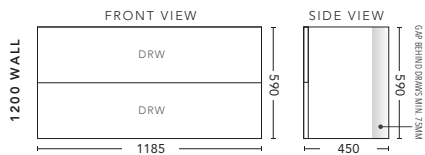

1200mm - WALL HUNG

CABINET WITH	PRODUCT CODE	RRP
Oxford Ceramic Top, Rectangular Bowl	B12OXW	$1,888
Elite Polymarble Top, Rectangular Bowl	B12ELW	$1,888
Premier Polymarble Top, Oval Bowl	B12PRW	$1,888
12mm Corian Top with Ceramic Above Counter Basin	B12COW	$2,570
20mm Caesarstone Top with Ceramic Above Counter Basin	B12CSW	$2,570
33mm Solid Timber Top with Ceramic Above Counter Basin	B12STW	$3,200
No Top	B12W	$1,648