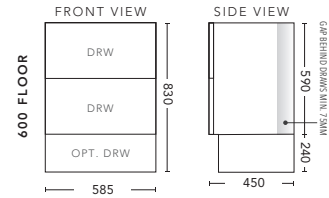

600mm - FLOOR STANDING

CABINET WITH	PRODUCT CODE	RRP
Oxford Ceramic Top, Rectangular Bowl	B60OXF	$1,573
Elite Polymarble Top, Rectangular Bowl	B60ELF	$1,573
Premier Polymarble Top, Oval Bowl	B60PRF	$1,573
12mm Corian Top with Ceramic Above Counter Basin	B60COF	$1,993
20mm Caesarstone Top with Ceramic Above Counter Basin	B60CSF	$1,993
33mm Solid Timber Top with Ceramic Above Counter Basin	B60STF	$2,413
No Top	B60F	$1,318
Smart Drawer Option - ADD	B60SD	$384