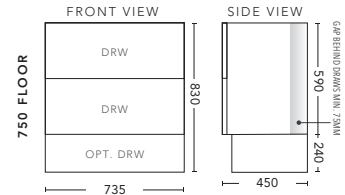

CABINET WITH	PRODUCT CODE	RRP
Oxford Ceramic Top, Rectangular Bowl	B60OXW	\$1,436
Elite Polymarble Top, Rectangular Bowl	B60ELW	\$1,436
Premier Polymarble Top, Oval Bowl	B60PRW	\$1,436
12mm Corian Top with Ceramic Above Counter Basin	B60COW	\$1,856
20mm Caesarstone Top with Ceramic Above Counter Basin	B60CSW	\$1,856
33mm Solid Timber Top with Ceramic Above Counter Basin	B60STW	\$2,276
No Top	B60W	\$1,208

600mm - FLOOR STANDING

CABINET WITH	PRODUCT CODE	RRP
Oxford Ceramic Top, Rectangular Bowl	B60OXF	\$1,573
Elite Polymarble Top, Rectangular Bowl	B60ELF	\$1,573
Premier Polymarble Top, Oval Bowl	B60PRF	\$1,573
12mm Corian Top with Ceramic Above Counter Basin	B60COF	\$1,993
20mm Caesarstone Top with Ceramic Above Counter Basin	B60CSF	\$1,993
33mm Solid Timber Top with Ceramic Above Counter Basin	B60STF	\$2,413
No Top	B60F	\$1,318
Smart Drawer Option - ADD	B60SD	\$384

750mm - WALL HUNG

CABINET WITH	PRODUCT CODE	RRP
Oxford Ceramic Top, Rectangular Bowl	B75OXW	\$1,520
Elite Polymarble Top, Rectangular Bowl	B75ELW	\$1,520
Premier Polymarble Top, Oval Bowl	B75PRW	\$1,520
12mm Corian Top with Ceramic Above Counter Basin	B75COW	\$1,940
20mm Caesarstone Top with Ceramic Above Counter Basin	B75CSW	\$1,940
33mm Solid Timber Top with Ceramic Above Counter Basin	B75STW	\$2,465
No Top	B75W	\$1,318

750mm - FLOOR STANDING

CABINET WITH	PRODUCT CODE	RRP
Oxford Ceramic Top, Rectangular Bowl	B75OXF	\$1,678
Elite Polymarble Top, Rectangular Bowl	B75ELF	\$1,678
Premier Polymarble Top, Oval Bowl	B75PRF	\$1,678
12mm Corian Top with Ceramic Above Counter Basin	B75COF	\$2,098
20mm Caesarstone Top with Ceramic Above Counter Basin	B75CSF	\$2,098
33mm Solid Timber Top with Ceramic Above Counter Basin	B75STF	\$2,623
No Top	B75F	\$1,415
Smart Drawer Option - ADD	B75SD	\$384