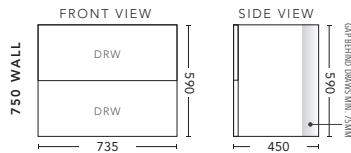

750mm - WALL HUNG

CABINET WITH	PRODUCT CODE	RRP
Oxford Ceramic Top, Rectangular Bowl	B75OXW	$1,520
Elite Polymarble Top, Rectangular Bowl	B75ELW	$1,520
Premier Polymarble Top, Oval Bowl	B75PRW	$1,520
12mm Corian Top with Ceramic Above Counter Basin	B75COW	$1,940
20mm Caesarstone Top with Ceramic Above Counter Basin	B75CSW	$1,940
33mm Solid Timber Top with Ceramic Above Counter Basin	B75STW	$2,465
No Top	B75W	$1,318