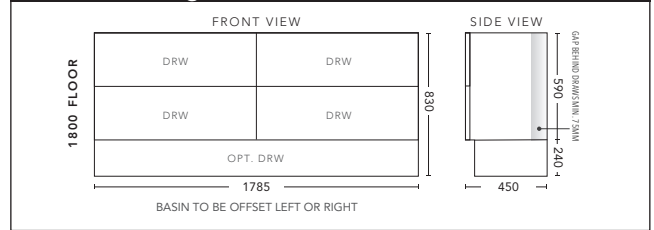

1800mm Single Bowl - FLOOR STANDING

CABINET WITH	PRODUCT CODE	RRP
Elite Polymarble Top, Rectangular Bowl	B181ELF	$3,326
12mm Corian Top with Ceramic Above Counter Basin	B181COF	$3,956
20mm Caesarstone Top with Ceramic Above Counter Basin	B181CSF	$3,956
33mm Solid Timber Top with Ceramic Above Counter Basin	B181STF	$4,481
No Top	B181F	$2,528
Smart Drawer Option - ADD	B181SD	$602