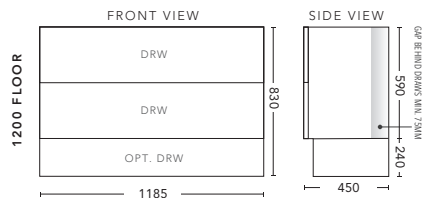

1200mm - FLOOR STANDING

CABINET WITH	PRODUCT CODE	RRP
Oxford Ceramic Top, Rectangular Bowl	B12OXF	$2,098
Elite Polymarble Top, Rectangular Bowl	B12ELF	$2,098
Premier Polymarble Top, Oval Bowl	B12PRF	$2,098
12mm Corian Top with Ceramic Above Counter Basin	B12COF	$2,728
20mm Caesarstone Top with Ceramic Above Counter Basin	B12CSF	$2,728
33mm Solid Timber Top with Ceramic Above Counter Basin	B12STF	$3,463
No Top	B12F	$1,868
Smart Drawer Option - ADD	B12SD	$384