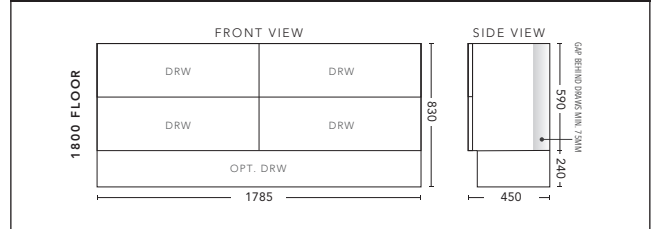

1800mm Double Bowl - FLOOR STANDING

CABINET WITH	PRODUCT CODE	RRP
Elite Polymarble Top, Rectangular Bowl	B182ELF	$3,463
12mm Corian Top with Ceramic Above Counter Basin	B182COF	$4,198
20mm Caesarstone Top with Ceramic Above Counter Basin	B182CSF	$4,198
33mm Solid Timber Top with Ceramic Above Counter Basin	B182STF	$4,723
No Top	B182F	$2,638
Smart Drawer Option - ADD	B182SD	$602