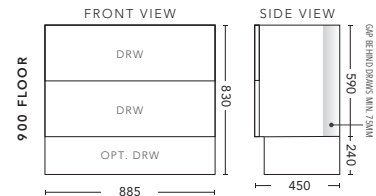

900mm - FLOOR STANDING

CABINET WITH	PRODUCT CODE	RRP
Oxford Ceramic Top, Rectangular Bowl	B90OXF	$1,783
Elite Polymarble Top, Rectangular Bowl	B90ELF	$1,783
Premier Polymarble Top, Oval Bowl	B90PRF	$1,783
12mm Corian Top with Ceramic Above Counter Basin	B90COF	$2,308
20mm Caesarstone Top with Ceramic Above Counter Basin	B90CSF	$2,308
33mm Solid Timber Top with Ceramic Above Counter Basin	B90STF	$2,938
No Top	B90F	$1,570
Smart Drawer Option - ADD	B90SD	$384