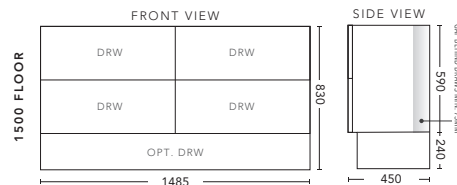

1500mm Double Bowl - FLOOR STANDING

CABINET WITH	PRODUCT CODE	RRP
Elite Polymarble Top, Rectangular Bowl	B152ELF	$3,148
Premier Polymarble Top, Oval Bowl	B152PRF	$3,148
12mm Corian Top with Ceramic Above Counter Basin	B152COF	$3,883
20mm Caesarstone Top with Ceramic Above Counter Basin	B152CSF	$3,883
33mm Solid Timber Top with Ceramic Above Counter Basin	B152STF	$4,408
No Top	B152F	$2,308
Smart Drawer Option - ADD	B152SD	$602