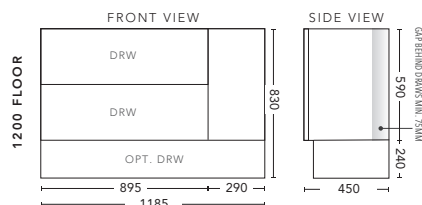

900mm - WALL HUNG

CABINET WITH	PRODUCT CODE	RRP
Oxford Ceramic Top, Rectangular Bowl	C90XW	\$1,730
Elite Polymarble Top, Rectangular Bowl	C90ELW	\$1,730
Premier Polymarble Top, Oval Bowl	C90PRW	\$1,730
12mm Corian Top with Ceramic Above Counter Basin	C90COW	\$2,098
20mm Caesarstone Top with Ceramic Above Counter Basin	C90CSW	\$2,098
33mm Solid Timber Top with Ceramic Above Counter Basin	C90STW	\$2,623
No Top	C90W	\$1,648

900mm - FLOOR STANDING

CABINET WITH	PRODUCT CODE	RRP
Oxford Ceramic Top, Rectangular Bowl	C90XF	\$1,888
Elite Polymarble Top, Rectangular Bowl	C90ELF	\$1,888
Premier Polymarble Top, Oval Bowl	C90PRF	\$1,888
12mm Corian Top with Ceramic Above Counter Basin	C90COF	\$2,302
20mm Caesarstone Top with Ceramic Above Counter Basin	C90CSF	\$2,302
33mm Solid Timber Top with Ceramic Above Counter Basin	C90STF	\$2,827
No Top	C90F	\$1,758
Smart Drawer Option - ADD	C90SD	\$384

1200mm - WALL HUNG

CABINET WITH	PRODUCT CODE	RRP
Oxford Ceramic Top, Rectangular Bowl	C12OXW	\$2,073
Elite Polymarble Top, Rectangular Bowl	C12ELW	\$2,073
Premier Polymarble Top, Oval Bowl	C12PRW	\$2,073
12mm Corian Top with Ceramic Above Counter Basin	C12COW	\$2,465
20mm Caesarstone Top with Ceramic Above Counter Basin	C12CSW	\$2,465
33mm Solid Timber Top with Ceramic Above Counter Basin	C12STW	\$2,990
No Top	C12W	\$1,813

1200mm - FLOOR STANDING

CABINET WITH	PRODUCT CODE	RRP
Oxford Ceramic Top, Rectangular Bowl	C12OXF	\$2,190
Elite Polymarble Top, Rectangular Bowl	C12ELF	\$2,190
Premier Polymarble Top, Oval Bowl	C12PRF	\$2,190
12mm Corian Top with Ceramic Above Counter Basin	C12COF	\$2,728
20mm Caesarstone Top with Ceramic Above Counter Basin	C12CSF	\$2,728
33mm Solid Timber Top with Ceramic Above Counter Basin	C12STF	\$3,253
No Top	C12F	\$1,868
Smart Drawer Option - ADD	C12SD	\$384