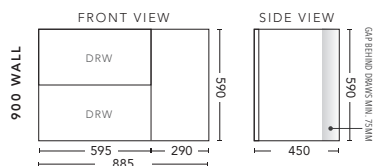

900mm - WALL HUNG

CABINET WITH	PRODUCT CODE	RRP
Oxford Ceramic Top, Rectangular Bowl	C90XW	$1,730
Elite Polymarble Top, Rectangular Bowl	C90ELW	$1,730
Premier Polymarble Top, Oval Bowl	C90PRW	$1,730
12mm Corian Top with Ceramic Above Counter Basin	C90COW	$2,098
20mm Caesarstone Top with Ceramic Above Counter Basin	C90CSW	$2,098
33mm Solid Timber Top with Ceramic Above Counter Basin	C90STW	$2,623
No Top	C90W	$1,648