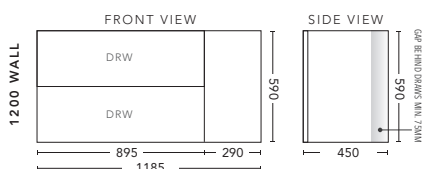

1200mm - WALL HUNG

CABINET WITH	PRODUCT CODE	RRP
Oxford Ceramic Top, Rectangular Bowl	C12OXW	$2,073
Elite Polymarble Top, Rectangular Bowl	C12ELW	$2,073
Premier Polymarble Top, Oval Bowl	C12PRW	$2,073
12mm Corian Top with Ceramic Above Counter Basin	C12COW	$2,465
20mm Caesarstone Top with Ceramic Above Counter Basin	C12CSW	$2,465
33mm Solid Timber Top with Ceramic Above Counter Basin	C12STW	$2,990
No Top	C12W	$1,813