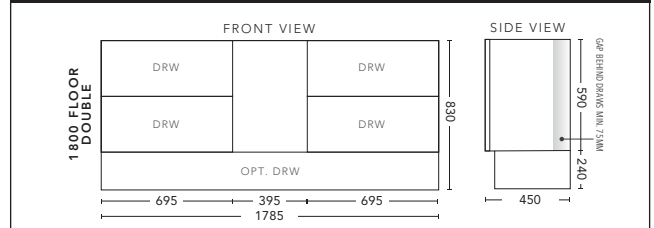

1800mm Single Bowl - WALL HUNG

CABINET WITH	PRODUCT CODE	RRP
Elite Polymarble Top, Rectangular Bowl	C181ELW	\$2,722
12mm Corian Top with Ceramic Above Counter Basin	C181COW	\$3,564
20mm Caesarstone Top with Ceramic Above Counter Basin	C181CSW	\$3,564
33mm Solid Timber Top with Ceramic Above Counter Basin	C181STW	\$4,198
No Top	C181W	\$2,187

1800mm Single Bowl - FLOOR STANDING

CABINET WITH	PRODUCT CODE	RRP
Elite Polymarble Top, Rectangular Bowl	C181ELF	\$2,932
12mm Corian Top with Ceramic Above Counter Basin	C181COF	\$3,814
20mm Caesarstone Top with Ceramic Above Counter Basin	C181CSF	\$3,814
33mm Solid Timber Top with Ceramic Above Counter Basin	C181STF	\$4,471
No Top	C181F	\$2,363
Smart Drawer Option - ADD	C181SD	\$602

1800mm Double Bowl - WALL HUNG

CABINET WITH	PRODUCT CODE	RRP
Elite Polymarble Top, Rectangular Bowl	C182ELW	\$2,678
12mm Corian Top with Ceramic Above Counter Basin	C182COW	\$3,872
20mm Caesarstone Top with Ceramic Above Counter Basin	C182CSW	\$3,872
33mm Solid Timber Top with Ceramic Above Counter Basin	C182STW	\$4,607
No Top	C182W	\$2,363

1800mm Double Bowl - FLOOR STANDING

CABINET WITH	PRODUCT CODE	RRP
Elite Polymarble Top, Rectangular Bowl	C182ELF	\$3,037
12mm Corian Top with Ceramic Above Counter Basin	C182COF	\$4,078
20mm Caesarstone Top with Ceramic Above Counter Basin	C182CSF	\$4,078
33mm Solid Timber Top with Ceramic Above Counter Basin	C182STF	\$4,813
No Top	C182F	\$2,363
Smart Drawer Option - ADD	C182SD	\$602