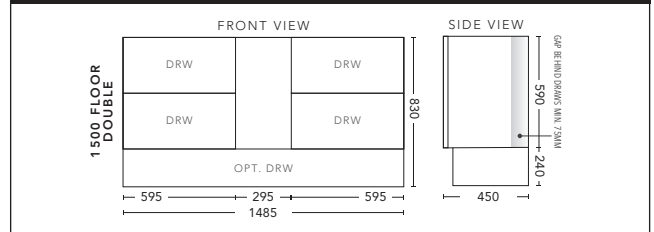

1500mm Double Bowl - FLOOR STANDING

CABINET WITH	PRODUCT CODE	RRP
Elite Polymarble Top, Rectangular Bowl	C152ELF	$2,604
Premier Polymarble Top, Oval Bowl	C152PRF	$2,604
12mm Corian Top with Ceramic Above Counter Basin	C152COF	$3,459
20mm Caesarstone Top with Ceramic Above Counter Basin	C152CSF	$3,459
33mm Solid Timber Top with Ceramic Above Counter Basin	C152STF	$3,984
No Top	C152F	$2,068
Smart Drawer Option - ADD	C152SD	$602