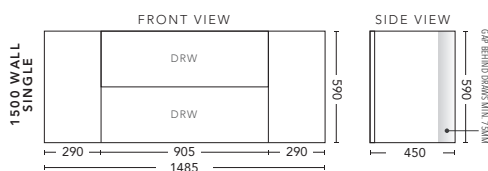

1500mm Single Bowl - WALL HUNG

CABINET WITH	PRODUCT CODE	RRP
Elite Polymarble Top, Rectangular Bowl	C151ELW	$2,398
12mm Corian Top with Ceramic Above Counter Basin	C151COW	$3,112
20mm Caesarstone Top with Ceramic Above Counter Basin	C151CSW	$3,112
33mm Solid Timber Top with Ceramic Above Counter Basin	C151STW	$3,742
No Top	C151W	$1,907