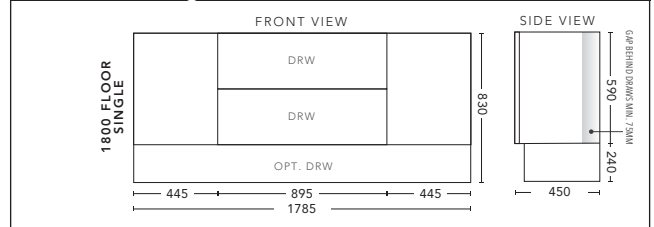

1800mm Single Bowl - FLOOR STANDING

CABINET WITH	PRODUCT CODE	RRP
Elite Polymarble Top, Rectangular Bowl	C181ELF	$2,932
12mm Corian Top with Ceramic Above Counter Basin	C181COF	$3,814
20mm Caesarstone Top with Ceramic Above Counter Basin	C181CSF	$3,814
33mm Solid Timber Top with Ceramic Above Counter Basin	C181STF	$4,471
No Top	C181F	$2,363
Smart Drawer Option - ADD	C181SD	$602