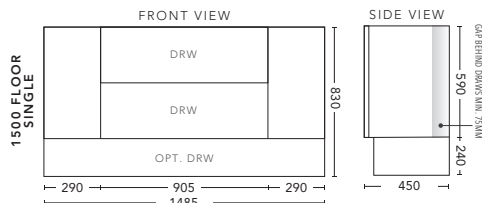

1500mm Single Bowl - FLOOR STANDING

CABINET WITH	PRODUCT CODE	RRP
Elite Polymarble Top, Rectangular Bowl	C151ELF	$2,468
12mm Corian Top with Ceramic Above Counter Basin	C151COF	$3,232
20mm Caesarstone Top with Ceramic Above Counter Basin	C151CSF	$3,232
33mm Solid Timber Top with Ceramic Above Counter Basin	C151STF	$3,862
No Top	C151F	$2,191
Smart Drawer Option - ADD	C151SD	$602