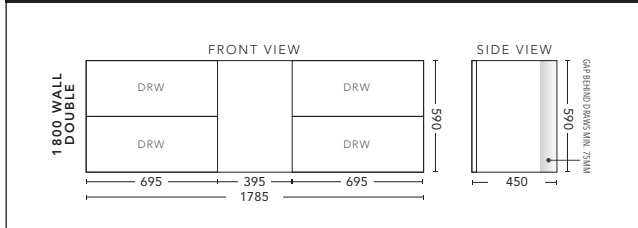

1800mm Double Bowl - WALL HUNG

CABINET WITH	PRODUCT CODE	RRP
Elite Polymarble Top, Rectangular Bowl	C182ELW	$2,678
12mm Corian Top with Ceramic Above Counter Basin	C182COW	$3,872
20mm Caesarstone Top with Ceramic Above Counter Basin	C182CSW	$3,872
33mm Solid Timber Top with Ceramic Above Counter Basin	C182STW	$4,607
No Top	C182W	$2,363