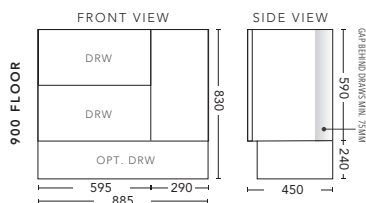

900mm - FLOOR STANDING

CABINET WITH	PRODUCT CODE	RRP
Oxford Ceramic Top, Rectangular Bowl	C90XF	$1,888
Elite Polymarble Top, Rectangular Bowl	C90ELF	$1,888
Premier Polymarble Top, Oval Bowl	C90PRF	$1,888
12mm Corian Top with Ceramic Above Counter Basin	C90COF	$2,302
20mm Caesarstone Top with Ceramic Above Counter Basin	C90CSF	$2,302
33mm Solid Timber Top with Ceramic Above Counter Basin	C90STF	$2,827
No Top	C90F	$1,758
Smart Drawer Option - ADD	C90SD	$384