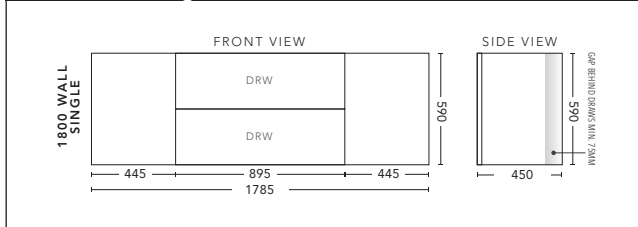

1800mm Single Bowl - WALL HUNG

CABINET WITH	PRODUCT CODE	RRP
Elite Polymarble Top, Rectangular Bowl	C181ELW	$2,722
12mm Corian Top with Ceramic Above Counter Basin	C181COW	$3,564
20mm Caesarstone Top with Ceramic Above Counter Basin	C181CSW	$3,564
33mm Solid Timber Top with Ceramic Above Counter Basin	C181STW	$4,198
No Top	C181W	$2,187