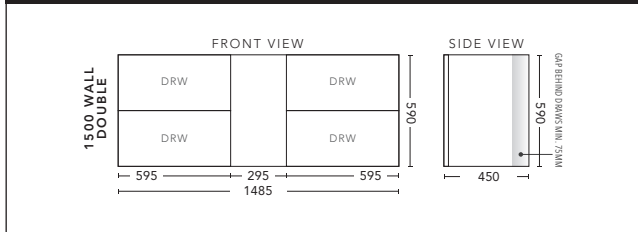

1500mm Double Bowl - WALL HUNG

CABINET WITH	PRODUCT CODE	RRP
Elite Polymarble Top, Rectangular Bowl	C152ELW	$2,499
Premier Polymarble Top, Oval Bowl	C152PRW	$2,499
12mm Corian Top with Ceramic Above Counter Basin	C152COW	$3,244
20mm Caesarstone Top with Ceramic Above Counter Basin	C152CSW	$3,244
33mm Solid Timber Top with Ceramic Above Counter Basin	C152STW	$3,874
No Top	C152W	$1,945