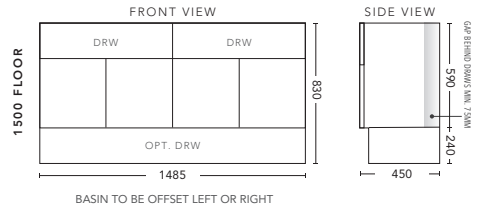

1500mm Double Bowl - FLOOR STANDING

CABINET WITH	PRODUCT CODE	RRP
12mm Corian Top with Ceramic Above Counter Basin	H152COF	$3,459
20mm Caesarstone Top with Ceramic Above Counter Basin	H152CSF	$3,459
33mm Solid Timber Top with Ceramic Above Counter Basin	H152STF	$3,984
No Top	H152F	$1,979
Smart Drawer Option - ADD	H152SD	$602