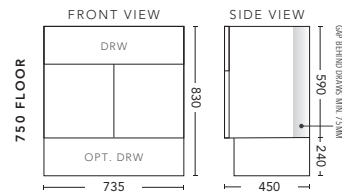

For Drawings and Pricing see pages 37 - 38

Happy 1500 Floor Standing Cabinet in Satin White with Chrome D handles. Shown with Caesarstone Top in Pure White with 2 x Smooth 500 Gloss White Basins and 2 x matching Arc 400 Mirrored Shaving Cabinets above.  
**Vanity including Basins \$3459.**  
**Shaving Cabinets with matching Black interior \$1048 each.**

Happy 1200 Floor Standing Cabinet in Estella Oak Woodmatt with Chrome D handles. Shown with Caesarstone Top in Ice Snow with Cirque 360 Gloss White Basin  
**Vanity including Basin \$2728.**

Happy 900 Wall Hung Cabinet in Tasmanian Oak Woodmatt with Lip Pull handles in Brushed Aluminium. Shown with Caesarstone top in White Attica with Cirque 360 Gloss White Basin and matching Curve 600 Mirrored Shaving Cabinet above. Vanity including Basin \$2024 , Shaving Cabinet with matching Black interior \$1363.

## 750mm - WALL HUNG

CABINET WITH	PRODUCT CODE	RRP
12mm Corian Top with Ceramic Above Counter Basin	H75COW	\$1,888
20mm Caesarstone Top with Ceramic Above Counter Basin	H75CSW	\$1,888
33mm Solid Timber Top with Ceramic Above Counter Basin	H75STW	\$2,413
No Top	H75W	\$1,204

## 750mm - FLOOR STANDING

CABINET WITH	PRODUCT CODE	RRP
12mm Corian Top with Ceramic Above Counter Basin	H75COF	\$2,087
20mm Caesarstone Top with Ceramic Above Counter Basin	H75CSF	\$2,087
33mm Solid Timber Top with Ceramic Above Counter Basin	H75STF	\$2,612
No Top	H75F	\$1,318
Smart Drawer Option - ADD	H75SD	\$384