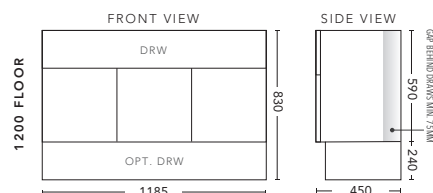

1200mm - FLOOR STANDING

CABINET WITH	PRODUCT CODE	RRP
12mm Corian Top with Ceramic Above Counter Basin	H12COF	$2,728
20mm Caesarstone Top with Ceramic Above Counter Basin	H12CSF	$2,728
33mm Solid Timber Top with Ceramic Above Counter Basin	H12STF	$3,253
No Top	H12F	$1,758
Smart Drawer Option - ADD	H12SD	$384