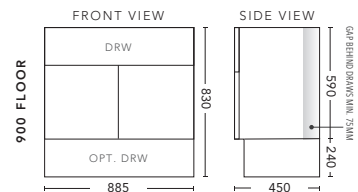

## 750mm - WALL HUNG

CABINET WITH	PRODUCT CODE	RRP
12mm Corian Top with Ceramic Above Counter Basin	H75COW	\$1,888
20mm Caesarstone Top with Ceramic Above Counter Basin	H75CSW	\$1,888
33mm Solid Timber Top with Ceramic Above Counter Basin	H75STW	\$2,413
No Top	H75W	\$1,204

## 750mm - FLOOR STANDING

CABINET WITH	PRODUCT CODE	RRP
12mm Corian Top with Ceramic Above Counter Basin	H75COF	\$2,087
20mm Caesarstone Top with Ceramic Above Counter Basin	H75CSF	\$2,087
33mm Solid Timber Top with Ceramic Above Counter Basin	H75STF	\$2,612
No Top	H75F	\$1,318
Smart Drawer Option - ADD	H75SD	\$384

## 900mm - WALL HUNG

CABINET WITH	PRODUCT CODE	RRP
12mm Corian Top with Ceramic Above Counter Basin	H90COW	\$2,024
20mm Caesarstone Top with Ceramic Above Counter Basin	H90CSW	\$2,024
33mm Solid Timber Top with Ceramic Above Counter Basin	H90STW	\$2,549
No Top	H90W	\$1,208

## 900mm - FLOOR STANDING

CABINET WITH	PRODUCT CODE	RRP
12mm Corian Top with Ceramic Above Counter Basin	H90COF	\$2,197
20mm Caesarstone Top with Ceramic Above Counter Basin	H90CSF	\$2,197
33mm Solid Timber Top with Ceramic Above Counter Basin	H90STF	\$2,722
No Top	H90F	\$1,318
Smart Drawer Option - ADD	H90SD	\$384