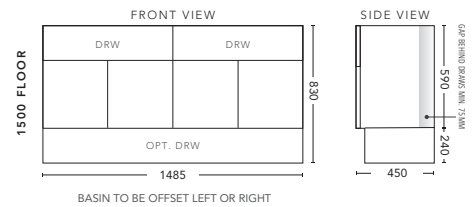

1500mm Single Bowl - FLOOR STANDING

CABINET WITH	PRODUCT CODE	RRP
12mm Corian Top with Ceramic Above Counter Basin	H151COF	$3,232
20mm Caesarstone Top with Ceramic Above Counter Basin	H151CSF	$3,232
33mm Solid Timber Top with Ceramic Above Counter Basin	H151STF	$3,862
No Top	H151F	$2,033
Smart Drawer Option - ADD	H151SD	$602