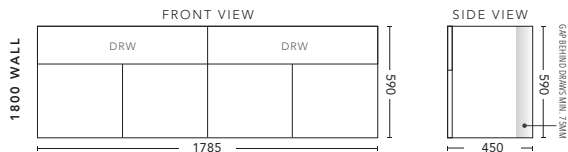

1800mm Double Bowl - WALL HUNG

CABINET WITH	PRODUCT CODE	RRP
12mm Corian Top with Ceramic Above Counter Basin	H182COW	$3,778
20mm Caesarstone Top with Ceramic Above Counter Basin	H182CSW	$3,778
33mm Solid Timber Top with Ceramic Above Counter Basin	H182STW	$4,408
No Top	H182W	$2,088