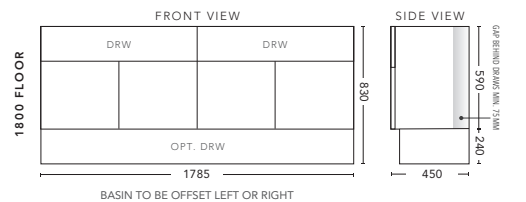

1800mm Double Bowl - FLOOR STANDING

CABINET WITH	PRODUCT CODE	RRP
12mm Corian Top with Ceramic Above Counter Basin	H182COF	$4,078
20mm Caesarstone Top with Ceramic Above Counter Basin	H182CSF	$4,078
33mm Solid Timber Top with Ceramic Above Counter Basin	H182STF	$4,708
No Top	H182F	$2,191
Smart Drawer Option - ADD	H182SD	$602