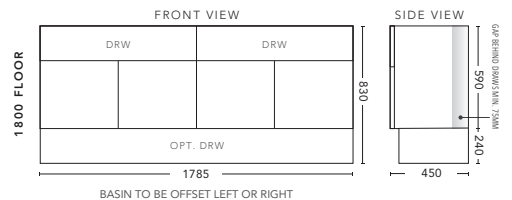

1800mm Single Bowl - FLOOR STANDING

CABINET WITH	PRODUCT CODE	RRP
12mm Corian Top with Ceramic Above Counter Basin	H181COF	$3,814
20mm Caesarstone Top with Ceramic Above Counter Basin	H181CSF	$3,814
33mm Solid Timber Top with Ceramic Above Counter Basin	H181STF	$4,444
No Top	H181F	$2,308
Smart Drawer Option - ADD	H181SD	$602