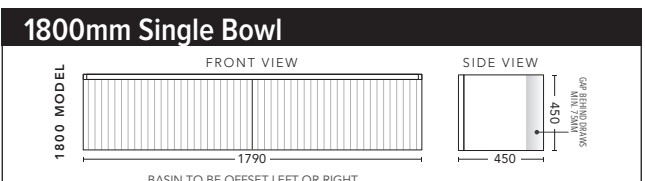

CABINET WITH	PRODUCT CODE	RRP
Elite Polymarble Top, Rectangular Bowl	IG2P181ELW	$3,095
12mm Corian Top with Ceramic Above Counter Basin	IG2P181COW	$3,980
20mm Caesarstone Top with Ceramic Above Counter Basin	IG2P181CSW	$3,980
33mm Solid Timber Top with Ceramic Above Counter Basin	IG2P181STW	$4,931
No Top	IG2P181W	$2,638