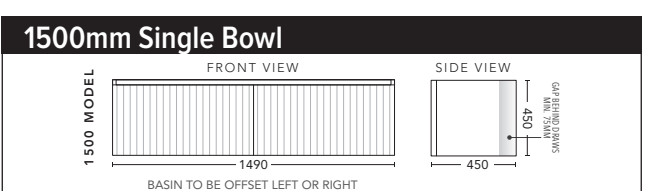

CABINET WITH	PRODUCT CODE	RRP
Elite Polymarble Top, Rectangular Bowl	IG2P151ELW	$2,713
12mm Corian Top with Ceramic Above Counter Basin	IG2P151COW	$3,562
20mm Caesarstone Top with Ceramic Above Counter Basin	IG2P151CSW	$3,562
33mm Solid Timber Top with Ceramic Above Counter Basin	IG2P151STW	$4,093
No Top	IG2P151W	$2,154