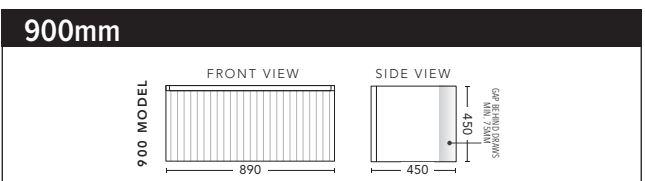

**Vanity including Basins \$4198,
Shaving Cabinet with matching Black interior \$1413.**

Inspire Groove 900 Wall Hung Cabinet in Satin White with Lip Pull handle in Black. Shown with Caesarstone Top in Pure White with Focus 400 Gloss White Basin and matching Curve 600 Mirrored Shaving Cabinet above.
Vanity including Basin \$2308, Shaving Cabinet with matching Black interior \$1363.

CABINET WITH	PRODUCT CODE	RRP
Oxford Ceramic Top, Rectangular Bowl	IG2P600XW	\$1,363
Elite Polymarble Top, Rectangular Bowl	IG2P60ELW	\$1,363
Premier Polymarble Top, Oval Bowl	IG2P60PRW	\$1,363
12mm Corian Top with Ceramic Above Counter Basin	IG2P60COW	\$1,871
20mm Caesarstone Top with Ceramic Above Counter Basin	IG2P60CSW	\$1,871
33mm Solid Timber Top with Ceramic Above Counter Basin	IG2P60STW	\$2,081
No Top	IG2P60W	\$1,098

CABINET WITH	PRODUCT CODE	RRP
Oxford Ceramic Top, Rectangular Bowl	IG2P750XW	\$1,573
Elite Polymarble Top, Rectangular Bowl	IG2P75ELW	\$1,573
Premier Polymarble Top, Oval Bowl	IG2P75PRW	\$1,573
12mm Corian Top with Ceramic Above Counter Basin	IG2P75COW	\$2,081
20mm Caesarstone Top with Ceramic Above Counter Basin	IG2P75CSW	\$2,081
33mm Solid Timber Top with Ceramic Above Counter Basin	IG2P75STW	\$2,482
No Top	IG2P75W	\$1,421