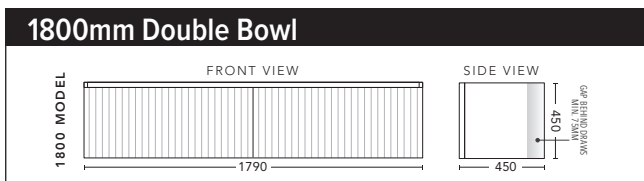

CABINET WITH	PRODUCT CODE	RRP
Elite Polymarble Top, Rectangular Bowl	IG2P182ELW	$3,148
12mm Corian Top with Ceramic Above Counter Basin	IG2P182COW	$4,085
20mm Caesarstone Top with Ceramic Above Counter Basin	IG2P182CSW	$4,085
33mm Solid Timber Top with Ceramic Above Counter Basin	IG2P182STW	$4,977
No Top	IG2P182W	$2,638