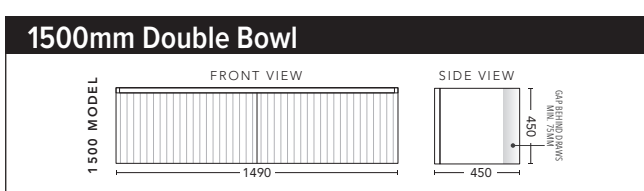

CABINET WITH	PRODUCT CODE	RRP
Elite Polymarble Top, Rectangular Bowl	IG2P152ELW	$2,724
Premier Polymarble Top, Oval Bowl	IG2P152PRW	$2,724
12mm Corian Top with Ceramic Above Counter Basin	IG2P152COW	$3,625
20mm Caesarstone Top with Ceramic Above Counter Basin	IG2P152CSW	$3,625
33mm Solid Timber Top with Ceramic Above Counter Basin	IG2P152STW	$4,198
No Top	IG2P152W	$2,154