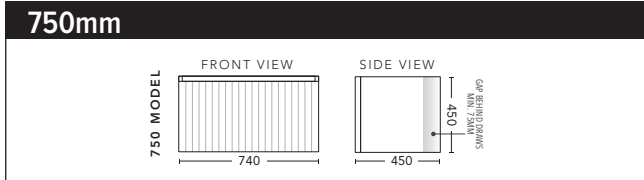

For Drawings and Pricing see page 39

Inspire Groove 900 Wall Hung Cabinet in Gloss White with Lip Pull handle in Brushed Aluminium. Shown with Oxford Ceramic Vanity Top.

Vanity as shown \$1772.

Inspire Groove 1500 Wall Hung Cabinet in Satin Light Grey with Lip Pull handles in Brushed Aluminium. Shown with Solid Timber Top in Messmate with 2 x Sleek 360 Gloss White Basins and matching Paris 1500 Mirrored Shaving Cabinet above.

**Vanity including Basins \$4198,
Shaving Cabinet with matching Black interior \$1413.**

Inspire Groove 900 Wall Hung Cabinet in Satin White with Lip Pull handle in Black. Shown with Caesarstone Top in Pure White with Focus 400 Gloss White Basin and matching Curve 600 Mirrored Shaving Cabinet above.
Vanity including Basin \$2308, Shaving Cabinet with matching Black interior \$1363.

CABINET WITH	PRODUCT CODE	RRP
Oxford Ceramic Top, Rectangular Bowl	IG2P600XW	\$1,363
Elite Polymarble Top, Rectangular Bowl	IG2P60ELW	\$1,363
Premier Polymarble Top, Oval Bowl	IG2P60PRW	\$1,363
12mm Corian Top with Ceramic Above Counter Basin	IG2P60COW	\$1,871
20mm Caesarstone Top with Ceramic Above Counter Basin	IG2P60CSW	\$1,871
33mm Solid Timber Top with Ceramic Above Counter Basin	IG2P60STW	\$2,081
No Top	IG2P60W	\$1,098

CABINET WITH	PRODUCT CODE	RRP
Oxford Ceramic Top, Rectangular Bowl	IG2P750XW	\$1,573
Elite Polymarble Top, Rectangular Bowl	IG2P75ELW	\$1,573
Premier Polymarble Top, Oval Bowl	IG2P75PRW	\$1,573
12mm Corian Top with Ceramic Above Counter Basin	IG2P75COW	\$2,081
20mm Caesarstone Top with Ceramic Above Counter Basin	IG2P75CSW	\$2,081
33mm Solid Timber Top with Ceramic Above Counter Basin	IG2P75STW	\$2,482
No Top	IG2P75W	\$1,421