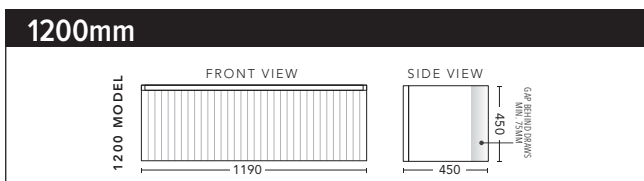

CABINET WITH	PRODUCT CODE	RRP
Oxford Ceramic Top, Rectangular Bowl	IG2P120XW	$2,092
Elite Polymarble Top, Rectangular Bowl	IG2P12ELW	$2,092
Premier Polymarble Top, Oval Bowl	IG2P12PRW	$2,092
12mm Corian Top with Ceramic Above Counter Basin	IG2P12COW	$2,810
20mm Caesarstone Top with Ceramic Above Counter Basin	IG2P12CSW	$2,810
33mm Solid Timber Top with Ceramic Above Counter Basin	IG2P12STW	$3,087
No Top	IG2P12W	$1,861