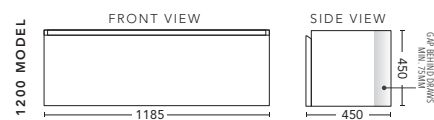

### 1500mm Single Bowl

CABINET WITH	PRODUCT CODE	RRP
Elite Polymarble Top, Rectangular Bowl	I151ELW	\$2,203
12mm Corian Top with Ceramic Above Counter Basin	I151COW	\$3,043
20mm Caesarstone Top with Ceramic Above Counter Basin	I151CSW	\$3,043
33mm Solid Timber Top with Ceramic Above Counter Basin	I151STW	\$3,774
No Top	I151W	\$1,758

### 1800mm Single Bowl

CABINET WITH	PRODUCT CODE	RRP
Elite Polymarble Top, Rectangular Bowl	I181ELW	\$2,728
12mm Corian Top with Ceramic Above Counter Basin	I181COW	\$3,557
20mm Caesarstone Top with Ceramic Above Counter Basin	I181CSW	\$3,557
33mm Solid Timber Top with Ceramic Above Counter Basin	I181STW	\$4,502
No Top	I181W	\$2,178

### 750mm

CABINET WITH	PRODUCT CODE	RRP
Oxford Ceramic Top, Rectangular Bowl	I750XW	\$1,256
Elite Polymarble Top, Rectangular Bowl	I75ELW	\$1,256
Premier Polymarble Top, Oval Bowl	I75PRW	\$1,256
12mm Corian Top with Ceramic Above Counter Basin	I75COW	\$1,730
20mm Caesarstone Top with Ceramic Above Counter Basin	I75CSW	\$1,730
33mm Solid Timber Top with Ceramic Above Counter Basin	I75STW	\$1,940
No Top	I75W	\$1,096

### 1200mm

CABINET WITH	PRODUCT CODE	RRP
Oxford Ceramic Top, Rectangular Bowl	I120XW	\$1,625
Elite Polymarble Top, Rectangular Bowl	I12ELW	\$1,625
Premier Polymarble Top, Oval Bowl	I12PRW	\$1,625
12mm Corian Top with Ceramic Above Counter Basin	I12COW	\$2,308
20mm Caesarstone Top with Ceramic Above Counter Basin	I12CSW	\$2,308
33mm Solid Timber Top with Ceramic Above Counter Basin	I12STW	\$2,833
No Top	I12W	\$1,408