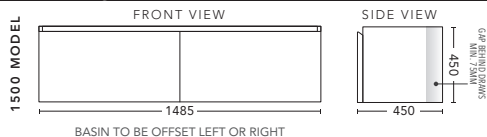

1500mm Single Bowl

CABINET WITH	PRODUCT CODE	RRP
Elite Polymarble Top, Rectangular Bowl	I151ELW	$2,203
12mm Corian Top with Ceramic Above Counter Basin	I151COW	$3,043
20mm Caesarstone Top with Ceramic Above Counter Basin	I151CSW	$3,043
33mm Solid Timber Top with Ceramic Above Counter Basin	I151STW	$3,774
No Top	I151W	$1,758