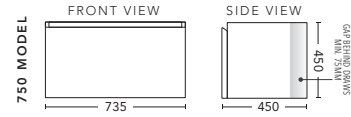

### 900mm

CABINET WITH	PRODUCT CODE	RRP
Oxford Ceramic Top, Rectangular Bowl	I900XW	\$1,352
Elite Polymarble Top, Rectangular Bowl	I90ELW	\$1,352
Premier Polymarble Top, Oval Bowl	I90PRW	\$1,352
12mm Corian Top with Ceramic Above Counter Basin	I90COW	\$1,940
20mm Caesarstone Top with Ceramic Above Counter Basin	I90CSW	\$1,940
33mm Solid Timber Top with Ceramic Above Counter Basin	I90STW	\$2,255
No Top	I90W	\$1,242

### 1500mm Single Bowl

CABINET WITH	PRODUCT CODE	RRP
Elite Polymarble Top, Rectangular Bowl	I151ELW	\$2,203
12mm Corian Top with Ceramic Above Counter Basin	I151COW	\$3,043
20mm Caesarstone Top with Ceramic Above Counter Basin	I151CSW	\$3,043
33mm Solid Timber Top with Ceramic Above Counter Basin	I151STW	\$3,774
No Top	I151W	\$1,758

### 1800mm Single Bowl

CABINET WITH	PRODUCT CODE	RRP
Elite Polymarble Top, Rectangular Bowl	I181ELW	\$2,728
12mm Corian Top with Ceramic Above Counter Basin	I181COW	\$3,557
20mm Caesarstone Top with Ceramic Above Counter Basin	I181CSW	\$3,557
33mm Solid Timber Top with Ceramic Above Counter Basin	I181STW	\$4,502
No Top	I181W	\$2,178

### 750mm

CABINET WITH	PRODUCT CODE	RRP
Oxford Ceramic Top, Rectangular Bowl	I750XW	\$1,256
Elite Polymarble Top, Rectangular Bowl	I75ELW	\$1,256
Premier Polymarble Top, Oval Bowl	I75PRW	\$1,256
12mm Corian Top with Ceramic Above Counter Basin	I75COW	\$1,730
20mm Caesarstone Top with Ceramic Above Counter Basin	I75CSW	\$1,730
33mm Solid Timber Top with Ceramic Above Counter Basin	I75STW	\$1,940
No Top	I75W	\$1,096