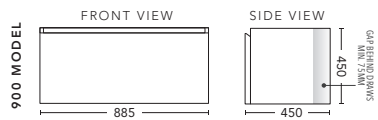

900mm

CABINET WITH	PRODUCT CODE	RRP
Oxford Ceramic Top, Rectangular Bowl	I900XW	$1,352
Elite Polymarble Top, Rectangular Bowl	I90ELW	$1,352
Premier Polymarble Top, Oval Bowl	I90PRW	$1,352
12mm Corian Top with Ceramic Above Counter Basin	I90COW	$1,940
20mm Caesarstone Top with Ceramic Above Counter Basin	I90CSW	$1,940
33mm Solid Timber Top with Ceramic Above Counter Basin	I90STW	$2,255
No Top	I90W	$1,242