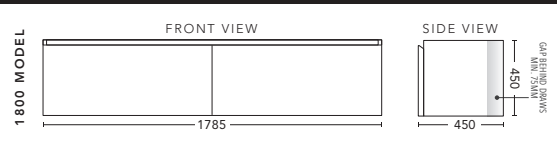

1800mm Double Bowl

CABINET WITH	PRODUCT CODE	RRP
Elite Polymarble Top, Rectangular Bowl	I182ELW	$2,938
12mm Corian Top with Ceramic Above Counter Basin	I182COW	$3,652
20mm Caesarstone Top with Ceramic Above Counter Basin	I182CSW	$3,652
33mm Solid Timber Top with Ceramic Above Counter Basin	I182STW	$4,534
No Top	I182W	$2,180