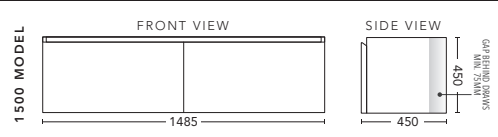

1500mm Double Bowl

CABINET WITH	PRODUCT CODE	RRP
Elite Polymarble Top, Rectangular Bowl	I152ELW	$2,300
Premier Polymarble Top, Oval Bowl	I152PRW	$2,300
12mm Corian Top with Ceramic Above Counter Basin	I152COW	$3,148
20mm Caesarstone Top with Ceramic Above Counter Basin	I152CSW	$3,148
33mm Solid Timber Top with Ceramic Above Counter Basin	I152STW	$3,883
No Top	I152W	$1,856