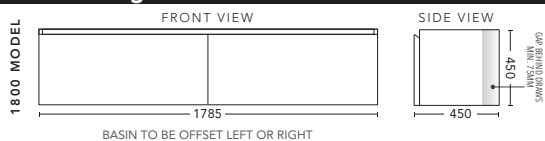

1800mm Single Bowl

CABINET WITH	PRODUCT CODE	RRP
Elite Polymarble Top, Rectangular Bowl	I181ELW	$2,728
12mm Corian Top with Ceramic Above Counter Basin	I181COW	$3,557
20mm Caesarstone Top with Ceramic Above Counter Basin	I181CSW	$3,557
33mm Solid Timber Top with Ceramic Above Counter Basin	I181STW	$4,502
No Top	I181W	$2,178