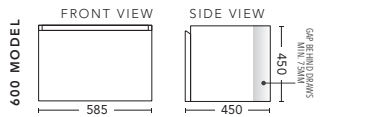

Inspire 1500 Wall Hung Cabinet in Gloss White with Finger Pull handles. Shown with Caesarstone Top in Jet Black with 2 x Cirque 360 Gloss White Basins and matching Paris 1500 Mirrored Shaving Cabinet above. Vanity including Basins \$3148, Shaving Cabinet \$1317.

### 600mm

CABINET WITH	PRODUCT CODE	RRP
Oxford Ceramic Top, Rectangular Bowl	I600XW	\$941
Elite Polymarble Top, Rectangular Bowl	I60ELW	\$941
Premier Polymarble Top, Oval Bowl	I60PRW	\$941
12mm Corian Top with Ceramic Above Counter Basin	I60COW	\$1,363
20mm Caesarstone Top with Ceramic Above Counter Basin	I60CSW	\$1,363
33mm Solid Timber Top with Ceramic Above Counter Basin	I60STW	\$1,573
No Top	I60W	\$768