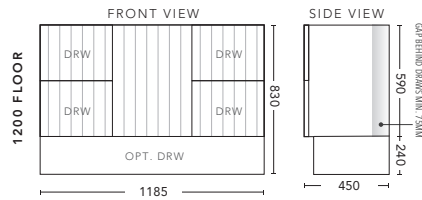

1200mm - FLOOR STANDING

CABINET WITH	PRODUCT CODE	RRP
Oxford Ceramic Top, Rectangular Bowl	MG2P12OXF	$2,717
Elite Polymarble Top, Rectangular Bowl	MG2P12ELF	$2,717
Premier Polymarble Top, Oval Bowl	MG2P12PRF	$2,717
12mm Corian Top with Ceramic Above Counter Basin	MG2P12COF	$3,148
20mm Caesarstone Top with Ceramic Above Counter Basin	MG2P12CSF	$3,148
33mm Solid Timber Top with Ceramic Above Counter Basin	MG2P12STF	$3,673
No Top	MG2P12F	$2,460
Smart Drawer Option - ADD	MG2P12SD	$384