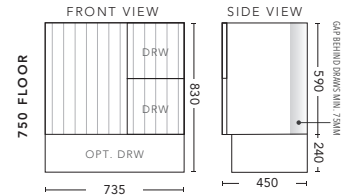

600mm - WALL HUNG

CABINET WITH	PRODUCT CODE	RRP
Oxford Ceramic Top, Rectangular Bowl	MG2P60XW	\$1,772
Elite Polymarble Top, Rectangular Bowl	MG2P60ELW	\$1,772
Premier Polymarble Top, Oval Bowl	MG2P60PRW	\$1,772
12mm Corian Top with Ceramic Above Counter Basin	MG2P60COW	\$2,081
20mm Caesarstone Top with Ceramic Above Counter Basin	MG2P60CSW	\$2,081
33mm Solid Timber Top with Ceramic Above Counter Basin	MG2P60STW	\$2,291
No Top	MG2P60W	\$1,639

600mm - FLOOR STANDING

CABINET WITH	PRODUCT CODE	RRP
Oxford Ceramic Top, Rectangular Bowl	MG2P60XF	\$1,882
Elite Polymarble Top, Rectangular Bowl	MG2P60ELF	\$1,882
Premier Polymarble Top, Oval Bowl	MG2P60PRF	\$1,882
12mm Corian Top with Ceramic Above Counter Basin	MG2P60COF	\$2,306
20mm Caesarstone Top with Ceramic Above Counter Basin	MG2P60CSF	\$2,306
33mm Solid Timber Top with Ceramic Above Counter Basin	MG2P60STF	\$2,516
No Top	MG2P60F	\$1,751
Smart Drawer Option - ADD	MG2P60SD	\$384

750mm - WALL HUNG

CABINET WITH	PRODUCT CODE	RRP
Oxford Ceramic Top, Rectangular Bowl	MG2P75OXW	\$2,098
Elite Polymarble Top, Rectangular Bowl	MG2P75ELW	\$2,098
Premier Polymarble Top, Oval Bowl	MG2P75PRW	\$2,098
12mm Corian Top with Ceramic Above Counter Basin	MG2P75COW	\$2,623
20mm Caesarstone Top with Ceramic Above Counter Basin	MG2P75CSW	\$2,623
33mm Solid Timber Top with Ceramic Above Counter Basin	MG2P75STW	\$2,938
No Top	MG2P75W	\$1,923

750mm - FLOOR STANDING

CABINET WITH	PRODUCT CODE	RRP
Oxford Ceramic Top, Rectangular Bowl	MG2P75OXF	\$2,287
Elite Polymarble Top, Rectangular Bowl	MG2P75ELF	\$2,287
Premier Polymarble Top, Oval Bowl	MG2P75PRF	\$2,287
12mm Corian Top with Ceramic Above Counter Basin	MG2P75COF	\$2,814
20mm Caesarstone Top with Ceramic Above Counter Basin	MG2P75CSF	\$2,814
33mm Solid Timber Top with Ceramic Above Counter Basin	MG2P75STF	\$3,129
No Top	MG2P75F	\$2,121
Smart Drawer Option - ADD	MG2P75SD	\$384