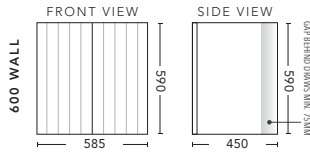

600mm - WALL HUNG

CABINET WITH	PRODUCT CODE	RRP
Oxford Ceramic Top, Rectangular Bowl	MG2P60XW	$1,772
Elite Polymarble Top, Rectangular Bowl	MG2P60ELW	$1,772
Premier Polymarble Top, Oval Bowl	MG2P60PRW	$1,772
12mm Corian Top with Ceramic Above Counter Basin	MG2P60COW	$2,081
20mm Caesarstone Top with Ceramic Above Counter Basin	MG2P60CSW	$2,081
33mm Solid Timber Top with Ceramic Above Counter Basin	MG2P60STW	$2,291
No Top	MG2P60W	$1,639