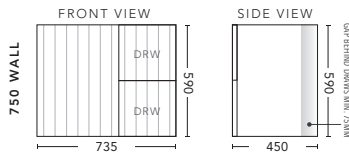

750mm - WALL HUNG

CABINET WITH	PRODUCT CODE	RRP
Oxford Ceramic Top, Rectangular Bowl	MG2P75OXW	$2,098
Elite Polymarble Top, Rectangular Bowl	MG2P75ELW	$2,098
Premier Polymarble Top, Oval Bowl	MG2P75PRW	$2,098
12mm Corian Top with Ceramic Above Counter Basin	MG2P75COW	$2,623
20mm Caesarstone Top with Ceramic Above Counter Basin	MG2P75CSW	$2,623
33mm Solid Timber Top with Ceramic Above Counter Basin	MG2P75STW	$2,938
No Top	MG2P75W	$1,923