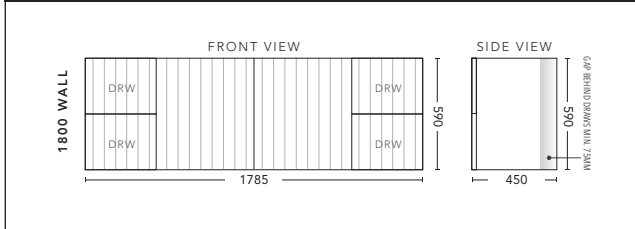

1800mm Double Bowl - WALL HUNG

CABINET WITH	PRODUCT CODE	RRP
Elite Polymarble Top, Rectangular Bowl	MG2P182ELW	$3,644
12mm Corian Top with Ceramic Above Counter Basin	MG2P182COW	$4,198
20mm Caesarstone Top with Ceramic Above Counter Basin	MG2P182CSW	$4,198
33mm Solid Timber Top with Ceramic Above Counter Basin	MG2P182STW	$4,723
No Top	MG2P182W	$3,287