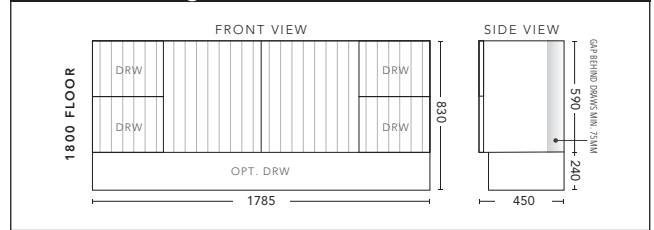

1800mm Single Bowl - FLOOR STANDING

CABINET WITH	PRODUCT CODE	RRP
Elite Polymarble Top, Rectangular Bowl	MG2P181ELF	$3,749
12mm Corian Top with Ceramic Above Counter Basin	MG2P181COF	$4,295
20mm Caesarstone Top with Ceramic Above Counter Basin	MG2P181CSF	$4,295
33mm Solid Timber Top with Ceramic Above Counter Basin	MG2P181STF	$4,820
No Top	MG2P181F	$3,507
Smart Drawer Option - ADD	MG2P181SD	$602