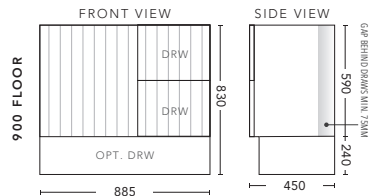

900mm - FLOOR STANDING

CABINET WITH	PRODUCT CODE	RRP
Oxford Ceramic Top, Rectangular Bowl	MG2P90XF	$2,468
Elite Polymarble Top, Rectangular Bowl	MG2P90ELF	$2,468
Premier Polymarble Top, Oval Bowl	MG2P90PRF	$2,468
12mm Corian Top with Ceramic Above Counter Basin	MG2P90COF	$2,885
20mm Caesarstone Top with Ceramic Above Counter Basin	MG2P90CSF	$2,885
33mm Solid Timber Top with Ceramic Above Counter Basin	MG2P90STF	$3,305
No Top	MG2P90F	$2,198
Smart Drawer Option - ADD	MG2P90SD	$384