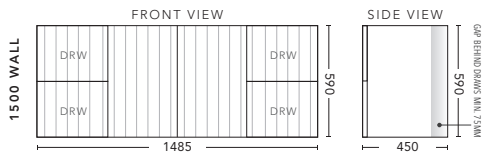

1500mm Single Bowl - WALL HUNG

CABINET WITH	PRODUCT CODE	RRP
Elite Polymarble Top, Rectangular Bowl	MG2P151ELW	$3,329
12mm Corian Top with Ceramic Above Counter Basin	MG2P151COW	$3,875
20mm Caesarstone Top with Ceramic Above Counter Basin	MG2P151CSW	$3,875
33mm Solid Timber Top with Ceramic Above Counter Basin	MG2P151STW	$4,400
No Top	MG2P151W	$3,045