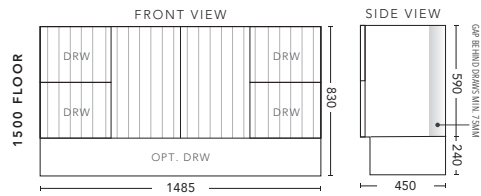

1500mm Single Bowl - FLOOR STANDING

CABINET WITH	PRODUCT CODE	RRP
Elite Polymarble Top, Rectangular Bowl	MG2P151ELF	$3,478
12mm Corian Top with Ceramic Above Counter Basin	MG2P151COF	$4,076
20mm Caesarstone Top with Ceramic Above Counter Basin	MG2P151CSF	$4,076
33mm Solid Timber Top with Ceramic Above Counter Basin	MG2P151STF	$4,601
No Top	MG2P151F	$3,045
Smart Drawer Option - ADD	MG2P151SD	$602