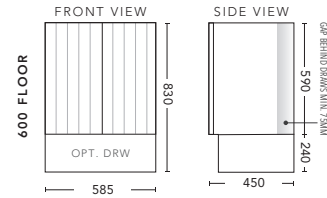

600mm - FLOOR STANDING

CABINET WITH	PRODUCT CODE	RRP
Oxford Ceramic Top, Rectangular Bowl	MG2P60XF	$1,882
Elite Polymarble Top, Rectangular Bowl	MG2P60ELF	$1,882
Premier Polymarble Top, Oval Bowl	MG2P60PRF	$1,882
12mm Corian Top with Ceramic Above Counter Basin	MG2P60COF	$2,306
20mm Caesarstone Top with Ceramic Above Counter Basin	MG2P60CSF	$2,306
33mm Solid Timber Top with Ceramic Above Counter Basin	MG2P60STF	$2,516
No Top	MG2P60F	$1,751
Smart Drawer Option - ADD	MG2P60SD	$384