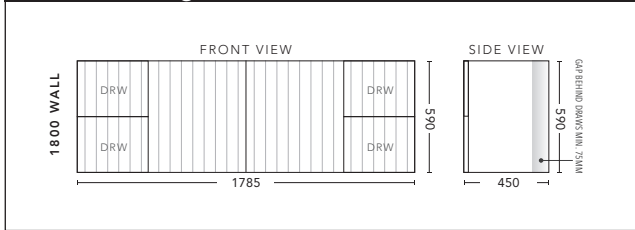

1800mm Single Bowl - WALL HUNG

CABINET WITH	PRODUCT CODE	RRP
Elite Polymarble Top, Rectangular Bowl	MG2P181ELW	$3,539
12mm Corian Top with Ceramic Above Counter Basin	MG2P181COW	$4,085
20mm Caesarstone Top with Ceramic Above Counter Basin	MG2P181CSW	$4,085
33mm Solid Timber Top with Ceramic Above Counter Basin	MG2P181STW	$4,610
No Top	MG2P181W	$3,287