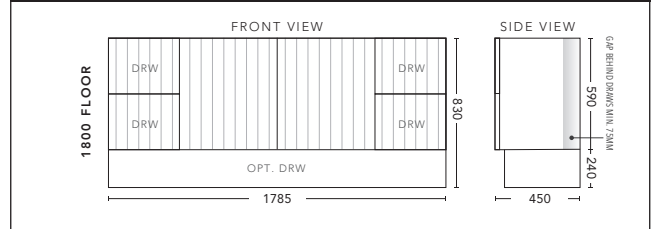

1800mm Double Bowl - FLOOR STANDING

CABINET WITH	PRODUCT CODE	RRP
Elite Polymarble Top, Rectangular Bowl	MG2P182ELF	$3,854
12mm Corian Top with Ceramic Above Counter Basin	MG2P182COF	$4,475
20mm Caesarstone Top with Ceramic Above Counter Basin	MG2P182CSF	$4,475
33mm Solid Timber Top with Ceramic Above Counter Basin	MG2P182STF	$4,998
No Top	MG2P182F	$3,507
Smart Drawer Option - ADD	MG2P182SD	$602