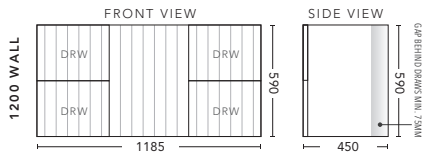

1200mm - WALL HUNG

CABINET WITH	PRODUCT CODE	RRP
Oxford Ceramic Top, Rectangular Bowl	MG2P12OXW	$2,507
Elite Polymarble Top, Rectangular Bowl	MG2P12ELW	$2,507
Premier Polymarble Top, Oval Bowl	MIG2P12PRW	$2,507
12mm Corian Top with Ceramic Above Counter Basin	MG2P12COW	$3,026
20mm Caesarstone Top with Ceramic Above Counter Basin	MG2P12CSW	$3,026
33mm Solid Timber Top with Ceramic Above Counter Basin	MG2P12STW	$3,551
No Top	MG2P12W	$2,306