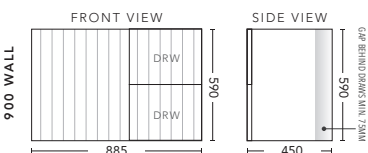

900mm - WALL HUNG

CABINET WITH	PRODUCT CODE	RRP
Oxford Ceramic Top, Rectangular Bowl	MG2P90XW	$2,304
Elite Polymarble Top, Rectangular Bowl	MG2P90ELW	$2,304
Premier Polymarble Top, Oval Bowl	MG2P90PRW	$2,304
12mm Corian Top with Ceramic Above Counter Basin	MG2P90COW	$2,724
20mm Caesarstone Top with Ceramic Above Counter Basin	MG2P90CSW	$2,724
33mm Solid Timber Top with Ceramic Above Counter Basin	MG2P90STW	$3,144
No Top	MG2P90W	$2,143