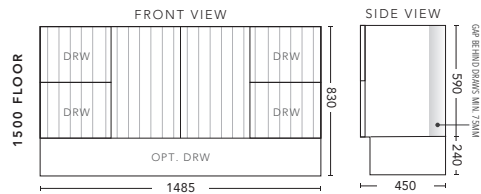

1500mm Double Bowl - FLOOR STANDING

CABINET WITH	PRODUCT CODE	RRP
Elite Polymarble Top, Rectangular Bowl	MG2P152ELF	$3,620
Premier Polymarble Top, Oval Bowl	MG2P152PRF	$3,620
12mm Corian Top with Ceramic Above Counter Basin	MG2P152COF	$4,179
20mm Caesarstone Top with Ceramic Above Counter Basin	MG2P152CSF	$4,179
33mm Solid Timber Top with Ceramic Above Counter Basin	MG2P152STF	$4,704
No Top	MG2P152F	$3,045
Smart Drawer Option - ADD	MG2P152SD	$602