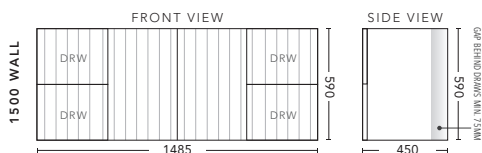

1500mm Double Bowl - WALL HUNG

CABINET WITH	PRODUCT CODE	RRP
Elite Polymarble Top, Rectangular Bowl	MG2P152ELW	$3,434
Premier Polymarble Top, Oval Bowl	MG2P152PRW	$3,434
12mm Corian Top with Ceramic Above Counter Basin	MG2P152COW	$3,980
20mm Caesarstone Top with Ceramic Above Counter Basin	MG2P152CSW	$3,980
33mm Solid Timber Top with Ceramic Above Counter Basin	MG2P152STW	$4,505
No Top	MG2P152W	$3,045