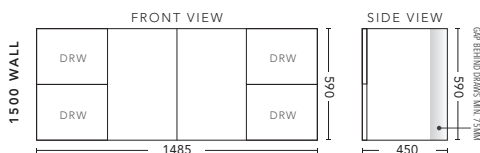

1500mm Double Bowl - WALL HUNG

CABINET WITH	PRODUCT CODE	RRP
Elite Polymarble Top, Rectangular Bowl	M152ELW	$2,087
Premier Polymarble Top, Oval Bowl	M152PRW	$2,087
12mm Corian Top with Ceramic Above Counter Basin	M152COW	$3,137
20mm Caesarstone Top with Ceramic Above Counter Basin	M152CSW	$3,137
33mm Solid Timber Top with Ceramic Above Counter Basin	M152STW	$3,767
No Top	M152W	$1,648