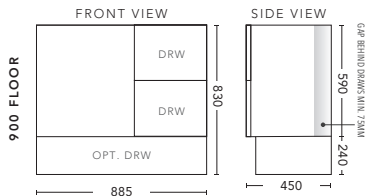

750mm - WALL HUNG

CABINET WITH	PRODUCT CODE	RRP
Oxford Ceramic Top, Rectangular Bowl	M75XW	\$1,153
Elite Polymarble Top, Rectangular Bowl	M75ELW	\$1,153
Premier Polymarble Top, Oval Bowl	M75PRW	\$1,153
12mm Corian Top with Ceramic Above Counter Basin	M75COW	\$1,678
20mm Caesarstone Top with Ceramic Above Counter Basin	M75CSW	\$1,678
33mm Solid Timber Top with Ceramic Above Counter Basin	M75STW	\$2,098
No Top	M75W	\$988

750mm - FLOOR STANDING

CABINET WITH	PRODUCT CODE	RRP
Oxford Ceramic Top, Rectangular Bowl	M75XF	\$1,258
Elite Polymarble Top, Rectangular Bowl	M75ELF	\$1,258
Premier Polymarble Top, Oval Bowl	M75PRF	\$1,258
12mm Corian Top with Ceramic Above Counter Basin	M75COF	\$1,783
20mm Caesarstone Top with Ceramic Above Counter Basin	M75CSF	\$1,783
33mm Solid Timber Top with Ceramic Above Counter Basin	M75STF	\$2,203
No Top	M75F	\$1,098
Smart Drawer Option - ADD	M75SD	\$384

900mm - WALL HUNG

CABINET WITH	PRODUCT CODE	RRP
Oxford Ceramic Top, Rectangular Bowl	M90XW	\$1,258
Elite Polymarble Top, Rectangular Bowl	M90ELW	\$1,258
Premier Polymarble Top, Oval Bowl	M90PRW	\$1,258
12mm Corian Top with Ceramic Above Counter Basin	M90COW	\$1,783
20mm Caesarstone Top with Ceramic Above Counter Basin	M90CSW	\$1,783
33mm Solid Timber Top with Ceramic Above Counter Basin	M90STW	\$2,308
No Top	M90W	\$1,098

900mm - FLOOR STANDING

CABINET WITH	PRODUCT CODE	RRP
Oxford Ceramic Top, Rectangular Bowl	M90XF	\$1,363
Elite Polymarble Top, Rectangular Bowl	M90ELF	\$1,363
Premier Polymarble Top, Oval Bowl	M90PRF	\$1,363
12mm Corian Top with Ceramic Above Counter Basin	M90COF	\$1,888
20mm Caesarstone Top with Ceramic Above Counter Basin	M90CSF	\$1,888
33mm Solid Timber Top with Ceramic Above Counter Basin	M90STF	\$2,413
No Top	M90F	\$1,208
Smart Drawer Option - ADD	M90SD	\$384