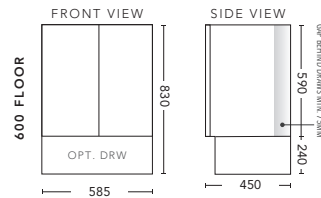

600mm - FLOOR STANDING

CABINET WITH	PRODUCT CODE	RRP
Oxford Ceramic Top, Rectangular Bowl	M60XF	$1,048
Elite Polymarble Top, Rectangular Bowl	M60ELF	$1,048
Premier Polymarble Top, Oval Bowl	M60PRF	$1,048
12mm Corian Top with Ceramic Above Counter Basin	M60COF	$1,573
20mm Caesarstone Top with Ceramic Above Counter Basin	M60CSF	$1,573
33mm Solid Timber Top with Ceramic Above Counter Basin	M60STF	$1,993
No Top	M60F	$878
Smart Drawer Option - ADD	M60SD	$384