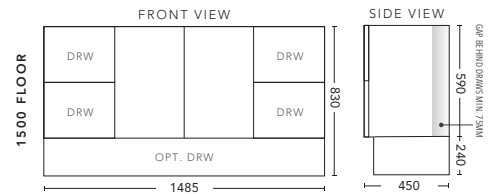

1500mm Single Bowl - FLOOR STANDING

CABINET WITH	PRODUCT CODE	RRP
Elite Polymarble Top, Rectangular Bowl	M151ELF	$2,198
12mm Corian Top with Ceramic Above Counter Basin	M151COF	$3,043
20mm Caesarstone Top with Ceramic Above Counter Basin	M151CSF	$3,043
33mm Solid Timber Top with Ceramic Above Counter Basin	M151STF	$3,776
No Top	M151F	$1,866
Smart Drawer Option - ADD	M151SD	$602