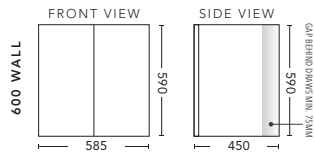

600mm - WALL HUNG

CABINET WITH	PRODUCT CODE	RRP
Oxford Ceramic Top, Rectangular Bowl	M60XW	$922
Elite Polymarble Top, Rectangular Bowl	M60ELW	$922
Premier Polymarble Top, Oval Bowl	M60PRW	$922
12mm Corian Top with Ceramic Above Counter Basin	M60COW	$1,447
20mm Caesarstone Top with Ceramic Above Counter Basin	M60CSW	$1,447
33mm Solid Timber Top with Ceramic Above Counter Basin	M60STW	$1,867
No Top	M60W	$768