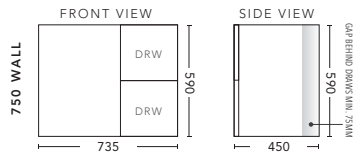

600mm - WALL HUNG

CABINET WITH	PRODUCT CODE	RRP
Oxford Ceramic Top, Rectangular Bowl	M60XW	\$922
Elite Polymarble Top, Rectangular Bowl	M60ELW	\$922
Premier Polymarble Top, Oval Bowl	M60PRW	\$922
12mm Corian Top with Ceramic Above Counter Basin	M60COW	\$1,447
20mm Caesarstone Top with Ceramic Above Counter Basin	M60CSW	\$1,447
33mm Solid Timber Top with Ceramic Above Counter Basin	M60STW	\$1,867
No Top	M60W	\$768

600mm - FLOOR STANDING

CABINET WITH	PRODUCT CODE	RRP
Oxford Ceramic Top, Rectangular Bowl	M60XF	\$1,048
Elite Polymarble Top, Rectangular Bowl	M60ELF	\$1,048
Premier Polymarble Top, Oval Bowl	M60PRF	\$1,048
12mm Corian Top with Ceramic Above Counter Basin	M60COF	\$1,573
20mm Caesarstone Top with Ceramic Above Counter Basin	M60CSF	\$1,573
33mm Solid Timber Top with Ceramic Above Counter Basin	M60STF	\$1,993
No Top	M60F	\$878
Smart Drawer Option - ADD	M60SD	\$384

750mm - WALL HUNG

CABINET WITH	PRODUCT CODE	RRP
Oxford Ceramic Top, Rectangular Bowl	M75XW	\$1,153
Elite Polymarble Top, Rectangular Bowl	M75ELW	\$1,153
Premier Polymarble Top, Oval Bowl	M75PRW	\$1,153
12mm Corian Top with Ceramic Above Counter Basin	M75COW	\$1,678
20mm Caesarstone Top with Ceramic Above Counter Basin	M75CSW	\$1,678
33mm Solid Timber Top with Ceramic Above Counter Basin	M75STW	\$2,098
No Top	M75W	\$988