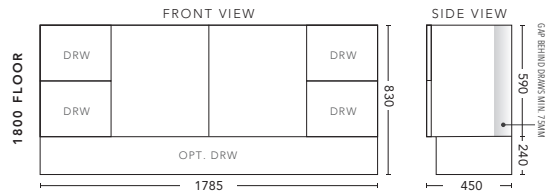

1500mm Double Bowl - FLOOR STANDING

CABINET WITH	PRODUCT CODE	RRP
Elite Polymarble Top, Rectangular Bowl	M152ELF	\$2,413
Premier Polymarble Top, Oval Bowl	M152PRF	\$2,413
12mm Corian Top with Ceramic Above Counter Basin	M152COF	\$3,148
20mm Caesarstone Top with Ceramic Above Counter Basin	M152CSF	\$3,148
33mm Solid Timber Top with Ceramic Above Counter Basin	M152STF	\$3,883
No Top	M152F	\$1,866
Smart Drawer Option - ADD	M152SD	\$602

1800mm Single Bowl - WALL HUNG

1800mm Single Bowl - FLOOR STANDING

CABINET WITH	PRODUCT CODE	RRP
Elite Polymarble Top, Rectangular Bowl	M181ELW	\$2,405
12mm Corian Top with Ceramic Above Counter Basin	M181COW	\$3,402
20mm Caesarstone Top with Ceramic Above Counter Basin	M181CSW	\$3,402
33mm Solid Timber Top with Ceramic Above Counter Basin	M181STW	\$4,137
No Top	M181W	\$1,978

CABINET WITH	PRODUCT CODE	RRP
Elite Polymarble Top, Rectangular Bowl	M181ELF	\$2,623
12mm Corian Top with Ceramic Above Counter Basin	M181COF	\$3,358
20mm Caesarstone Top with Ceramic Above Counter Basin	M181CSF	\$4,408
33mm Solid Timber Top with Ceramic Above Counter Basin	M181STF	\$4,408
No Top	M181F	\$2,154
Smart Drawer Option - ADD	M181SD	\$602

1800mm Double Bowl - WALL HUNG

1800mm Double Bowl - FLOOR STANDING

CABINET WITH	PRODUCT CODE	RRP
Elite Polymarble Top, Rectangular Bowl	M182ELW	\$2,510
12mm Corian Top with Ceramic Above Counter Basin	M182COW	\$3,560
20mm Caesarstone Top with Ceramic Above Counter Basin	M182CSW	\$3,560
33mm Solid Timber Top with Ceramic Above Counter Basin	M182STW	\$4,295
No Top	M182W	\$1,988