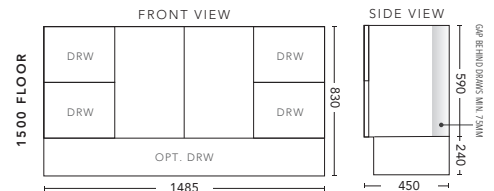

1500mm Double Bowl - FLOOR STANDING

CABINET WITH	PRODUCT CODE	RRP
Elite Polymarble Top, Rectangular Bowl	M152ELF	$2,413
Premier Polymarble Top, Oval Bowl	M152PRF	$2,413
12mm Corian Top with Ceramic Above Counter Basin	M152COF	$3,148
20mm Caesarstone Top with Ceramic Above Counter Basin	M152CSF	$3,148
33mm Solid Timber Top with Ceramic Above Counter Basin	M152STF	$3,883
No Top	M152F	$1,866
Smart Drawer Option - ADD	M152SD	$602