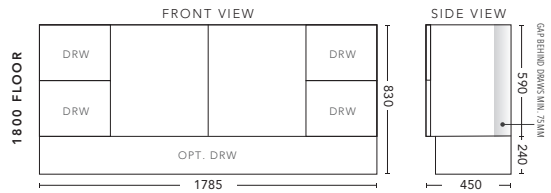

1500mm Double Bowl - WALL HUNG

CABINET WITH	PRODUCT CODE	RRP
Elite Polymarble Top, Rectangular Bowl	M152ELW	\$2,087
Premier Polymarble Top, Oval Bowl	M152PRW	\$2,087
12mm Corian Top with Ceramic Above Counter Basin	M152COW	\$3,137
20mm Caesarstone Top with Ceramic Above Counter Basin	M152CSW	\$3,137
33mm Solid Timber Top with Ceramic Above Counter Basin	M152STW	\$3,767
No Top	M152W	\$1,648

1500mm Double Bowl - FLOOR STANDING

CABINET WITH	PRODUCT CODE	RRP
Elite Polymarble Top, Rectangular Bowl	M152ELF	\$2,413
Premier Polymarble Top, Oval Bowl	M152PRF	\$2,413
12mm Corian Top with Ceramic Above Counter Basin	M152COF	\$3,148
20mm Caesarstone Top with Ceramic Above Counter Basin	M152CSF	\$3,148
33mm Solid Timber Top with Ceramic Above Counter Basin	M152STF	\$3,883
No Top	M152F	\$1,866
Smart Drawer Option - ADD	M152SD	\$602

1800mm Single Bowl - WALL HUNG

1800mm Single Bowl - FLOOR STANDING

CABINET WITH	PRODUCT CODE	RRP
Elite Polymarble Top, Rectangular Bowl	M181ELW	\$2,405
12mm Corian Top with Ceramic Above Counter Basin	M181COW	\$3,402
20mm Caesarstone Top with Ceramic Above Counter Basin	M181CSW	\$3,402
33mm Solid Timber Top with Ceramic Above Counter Basin	M181STW	\$4,137
No Top	M181W	\$1,978