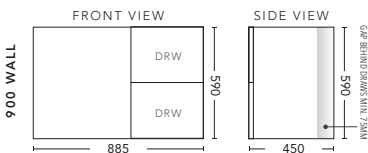

900mm - WALL HUNG

CABINET WITH	PRODUCT CODE	RRP
Oxford Ceramic Top, Rectangular Bowl	M90XW	$1,258
Elite Polymarble Top, Rectangular Bowl	M90ELW	$1,258
Premier Polymarble Top, Oval Bowl	M90PRW	$1,258
12mm Corian Top with Ceramic Above Counter Basin	M90COW	$1,783
20mm Caesarstone Top with Ceramic Above Counter Basin	M90CSW	$1,783
33mm Solid Timber Top with Ceramic Above Counter Basin	M90STW	$2,308
No Top	M90W	$1,098