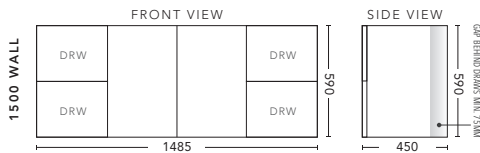

1500mm Single Bowl - WALL HUNG

CABINET WITH	PRODUCT CODE	RRP
Elite Polymarble Top, Rectangular Bowl	M151ELW	$1,871
12mm Corian Top with Ceramic Above Counter Basin	M151COW	$2,711
20mm Caesarstone Top with Ceramic Above Counter Basin	M151CSW	$2,711
33mm Solid Timber Top with Ceramic Above Counter Basin	M151STW	$3,446
No Top	M151W	$1,630