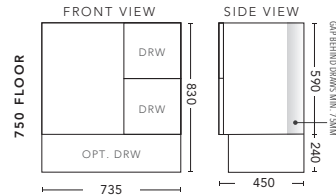

600mm - WALL HUNG

CABINET WITH	PRODUCT CODE	RRP
Oxford Ceramic Top, Rectangular Bowl	M60XW	\$922
Elite Polymarble Top, Rectangular Bowl	M60ELW	\$922
Premier Polymarble Top, Oval Bowl	M60PRW	\$922
12mm Corian Top with Ceramic Above Counter Basin	M60COW	\$1,447
20mm Caesarstone Top with Ceramic Above Counter Basin	M60CSW	\$1,447
33mm Solid Timber Top with Ceramic Above Counter Basin	M60STW	\$1,867
No Top	M60W	\$768

600mm - FLOOR STANDING

CABINET WITH	PRODUCT CODE	RRP
Oxford Ceramic Top, Rectangular Bowl	M60XF	\$1,048
Elite Polymarble Top, Rectangular Bowl	M60ELF	\$1,048
Premier Polymarble Top, Oval Bowl	M60PRF	\$1,048
12mm Corian Top with Ceramic Above Counter Basin	M60COF	\$1,573
20mm Caesarstone Top with Ceramic Above Counter Basin	M60CSF	\$1,573
33mm Solid Timber Top with Ceramic Above Counter Basin	M60STF	\$1,993
No Top	M60F	\$878
Smart Drawer Option - ADD	M60SD	\$384

750mm - WALL HUNG

CABINET WITH	PRODUCT CODE	RRP
Oxford Ceramic Top, Rectangular Bowl	M75XW	\$1,153
Elite Polymarble Top, Rectangular Bowl	M75ELW	\$1,153
Premier Polymarble Top, Oval Bowl	M75PRW	\$1,153
12mm Corian Top with Ceramic Above Counter Basin	M75COW	\$1,678
20mm Caesarstone Top with Ceramic Above Counter Basin	M75CSW	\$1,678
33mm Solid Timber Top with Ceramic Above Counter Basin	M75STW	\$2,098
No Top	M75W	\$988

750mm - FLOOR STANDING

CABINET WITH	PRODUCT CODE	RRP
Oxford Ceramic Top, Rectangular Bowl	M75XF	\$1,258
Elite Polymarble Top, Rectangular Bowl	M75ELF	\$1,258
Premier Polymarble Top, Oval Bowl	M75PRF	\$1,258
12mm Corian Top with Ceramic Above Counter Basin	M75COF	\$1,783
20mm Caesarstone Top with Ceramic Above Counter Basin	M75CSF	\$1,783
33mm Solid Timber Top with Ceramic Above Counter Basin	M75STF	\$2,203
No Top	M75F	\$1,098
Smart Drawer Option - ADD	M75SD	\$384