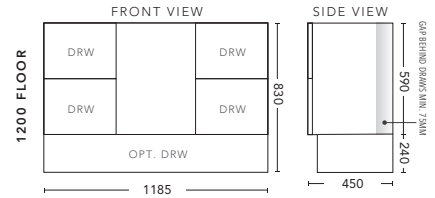

1200mm - FLOOR STANDING

CABINET WITH	PRODUCT CODE	RRP
Oxford Ceramic Top, Rectangular Bowl	M12OXF	$1,709
Elite Polymarble Top, Rectangular Bowl	M12ELF	$1,709
Premier Polymarble Top, Oval Bowl	M12PRF	$1,709
12mm Corian Top with Ceramic Above Counter Basin	M12COF	$2,339
20mm Caesarstone Top with Ceramic Above Counter Basin	M12CSF	$2,339
33mm Solid Timber Top with Ceramic Above Counter Basin	M12STF	$2,969
No Top	M12F	$1,428
Smart Drawer Option - ADD	M12SD	$384