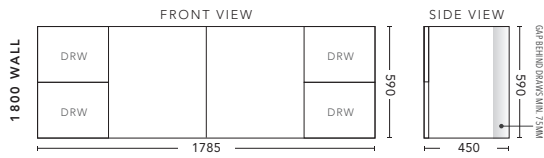

1800mm Single Bowl - WALL HUNG