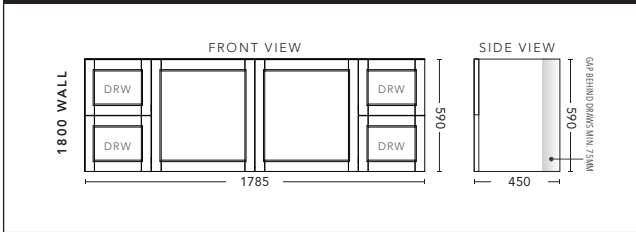

1800mm Double Bowl- WALL HUNG - DOOR & DRAWER