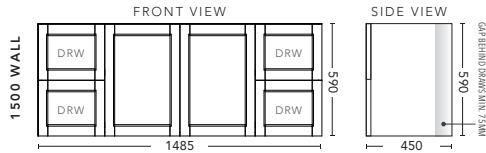

1500mm Single Bowl - WALL HUNG - DOOR & DRAWER

DOOR & DRAWER CABINET WITH	PRODUCT CODE	RRP
Elite Polymarble Top, Rectangular Bowl	NDD151ELW	$2,589
20mm Caesarstone Top with Ceramic Above Counter Basin	NDD151CSW	$3,299
20mm Evostone Top with Ceramic Above Counter Basin	NDD151EVW	$3,299
12mm Corian Top with Ceramic Above Counter Basin	NDD151COW	$3,299
33mm Solid Timber Top with Ceramic Above Counter Basin	NDD151STW	$4,070
No Top	NDD151W	$2,146