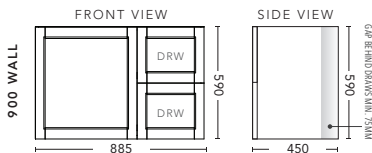

900mm WALL HUNG - DOOR & DRAWER