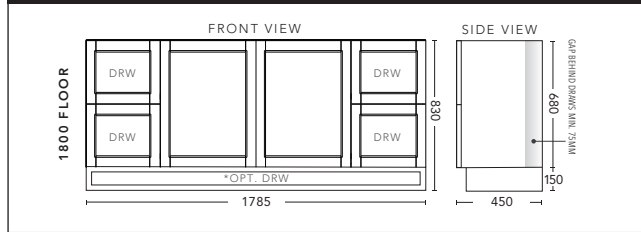

1800mm Single Bowl WALL HUNG - DOOR & DRAWER

1800mm Single Bowl - FLOOR STANDING - DOOR & DRAWER

DOOR & DRAWER CABINET WITH	PRODUCT CODE	RRP
Elite Polymarble Top, Rectangular Bowl	NDD181ELW	\$3,175
20mm Caesarstone Top with Ceramic Above Counter Basin	NDD181CSW	\$3,965
20mm Evostone Top with Ceramic Above Counter Basin	NDD181EVW	\$3,965
12mm Corian Top with Ceramic Above Counter Basin	NDD181COW	\$3,965
33mm Solid Timber Top with Ceramic Above Counter Basin	NDD181STW	\$4,736
No Top	NDD181W	\$2,712

CABINET WITH	PRODUCT CODE	RRP
Elite Polymarble Top, Rectangular Bowl	NDD181ELF	\$3,636
20mm Caesarstone Top with Ceramic Above Counter Basin	NDD181CSF	\$4,406
20mm Evostone Top with Ceramic Above Counter Basin	NDD181EVF	\$4,406
12mm Corian Top with Ceramic Above Counter Basin	NDD181COF	\$4,406
33mm Solid Timber Top with Ceramic Above Counter Basin	NDD181STF	\$5,177
No Top	NDD181F	\$3,109
*Smart Drawer Option (Requires 240mm Kicker) ADD	NDD181SD	\$632

1800mm Double Bowl- WALL HUNG - DOOR & DRAWER

1800mm Double Bowl FLOOR STANDING - DOOR & DRAWER

DOOR & DRAWER CABINET WITH	PRODUCT CODE	RRP
Elite Polymarble Top, Rectangular Bowl	NDD182ELW	\$3,184
20mm Caesarstone Top with Ceramic Above Counter Basin	NDD182CSW	\$4,075
20mm Evostone Top with Ceramic Above Counter Basin	NDD182EVW	\$4,075
12mm Corian Top with Ceramic Above Counter Basin	NDD182COW	\$4,075
33mm Solid Timber Top with Ceramic Above Counter Basin	NDD182STW	\$4,847
No Top	NDD182W	\$2,539