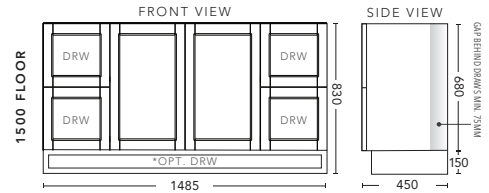

1500mm Single Bowl - FLOOR STANDING - DOOR & DRAWER

CABINET WITH	PRODUCT CODE	RRP
Elite Polymarble Top, Rectangular Bowl	NDD151ELF	$2,975
20mm Caesarstone Top with Ceramic Above Counter Basin	NDD151CSF	$3,636
20mm Evostone Top with Ceramic Above Counter Basin	NDD151EVF	$3,636
12mm Corian Top with Ceramic Above Counter Basin	NDD151COF	$3,636
33mm Solid Timber Top with Ceramic Above Counter Basin	NDD151STF	$4,408
No Top	NDD151F	$2,647
*Smart Drawer Option (Requires 240mm Kicker) ADD	NDD151SD	$632