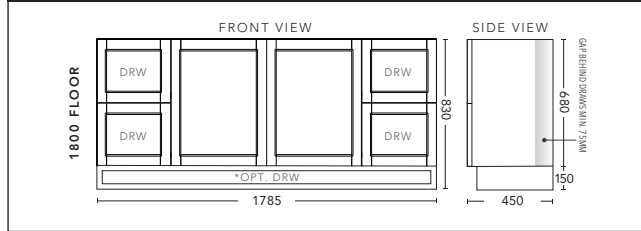

1500mm Double Bowl - FLOOR STANDING - DOOR & DRAWER

DOOR & DRAWER CABINET WITH	PRODUCT CODE	RRP
Elite Polymarble Top, Rectangular Bowl	NDD152ELF	\$3,027
Premier Polymarble Top, Oval Bowl	NDD152PRF	\$3,027
20mm Caesarstone Top with Ceramic Above Counter Basin	NDD152CSF	\$3,746
20mm Evostone Top with Ceramic Above Counter Basin	NDD152EVF	\$3,746
12mm Corian Top with Ceramic Above Counter Basin	NDD152COF	\$3,746
33mm Solid Timber Top with Ceramic Above Counter Basin	NDD152STF	\$4,518
No Top	NDD152F	\$2,647
*Smart Drawer Option (Requires 240mm Kicker) ADD	NDD152SD	\$632

1800mm Single Bowl WALL HUNG - DOOR & DRAWER

1800mm Single Bowl - FLOOR STANDING - DOOR & DRAWER

DOOR & DRAWER CABINET WITH	PRODUCT CODE	RRP
Elite Polymarble Top, Rectangular Bowl	NDD181ELW	\$3,175
20mm Caesarstone Top with Ceramic Above Counter Basin	NDD181CSW	\$3,965
20mm Evostone Top with Ceramic Above Counter Basin	NDD181EVW	\$3,965
12mm Corian Top with Ceramic Above Counter Basin	NDD181COW	\$3,965
33mm Solid Timber Top with Ceramic Above Counter Basin	NDD181STW	\$4,736
No Top	NDD181W	\$2,712

1800mm Double Bowl- WALL HUNG - DOOR & DRAWER

1800mm Double Bowl FLOOR STANDING - DOOR & DRAWER

DOOR & DRAWER CABINET WITH	PRODUCT CODE	RRP
Elite Polymarble Top, Rectangular Bowl	NDD182ELW	\$3,184
20mm Caesarstone Top with Ceramic Above Counter Basin	NDD182CSW	\$4,075
20mm Evostone Top with Ceramic Above Counter Basin	NDD182EVW	\$4,075
12mm Corian Top with Ceramic Above Counter Basin	NDD182COW	\$4,075
33mm Solid Timber Top with Ceramic Above Counter Basin	NDD182STW	\$4,847
No Top	NDD182W	\$2,539