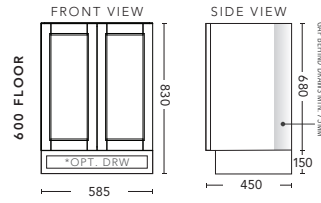

For Drawings and Pricing see pages 31 – 33

Now Door & Drawer 1200 Floor Standing Cabinet in Gloss White with Finger Pull handles. Shown with Oxford ceramic Vanity Top. **Vanity as shown \$2423.**

Now Door & Drawer 1200 Wall Hung Cabinet in Satin White with Chrome D Handles. Shown with Evostone Solid Surface Top in Everest with Cirque 360 Gloss White Basin. **Vanity including Basin \$2699.**

Now Door & Drawer 900 Wall Hung Cabinet in Satin White with Retro handles in Chrome. Shown with Solid Timber Bench Top in Blackbutt with Essence 400 Gloss White Basin and matching Paris 900 Mirrored Shaving Cabinet above.
Vanity including Basin \$2957, Shaving Cabinet \$935.

600mm WALL HUNG - DOOR & DRAWER

600mm FLOOR STANDING - DOOR & DRAWER

DOOR & DRAWER CABINET WITH	PRODUCT CODE	RRP
Oxford Ceramic Top, Rectangular Bowl	NDD60OXW	\$1,321
Elite Polymarble Top, Rectangular Bowl	NDD60ELW	\$1,321
Premier Polymarble Top, Oval Bowl	NDD60PRW	\$1,321
20mm Caesarstone Top with Ceramic Above Counter Basin	NDD60CSW	\$1,915
20mm Evostone Top with Ceramic Above Counter Basin	NDD60EWW	\$1,915
12mm Corian Top with Ceramic Above Counter Basin	NDD60COW	\$1,915
33mm Solid Timber Top with Ceramic Above Counter Basin	NDD60STW	\$2,356
No Top	NDD60W	\$1,151