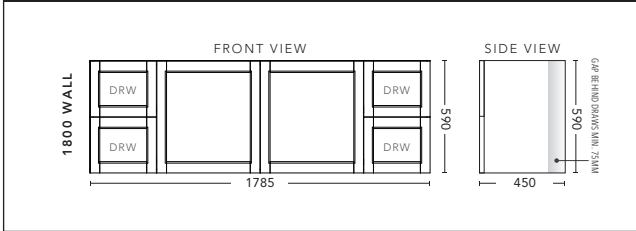

1800mm Single Bowl WALL HUNG - DOOR & DRAWER