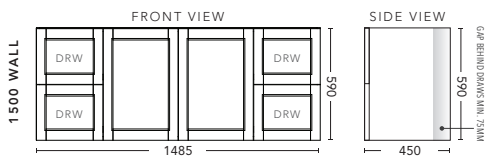

1500mm Double Bowl - WALL HUNG - DOOR & DRAWER

DOOR & DRAWER CABINET WITH	PRODUCT CODE	RRP
Elite Polymarble Top, Rectangular Bowl	NDD152ELW	$2,498
Premier Polymarble Top, Oval Bowl	NDD152PRW	$2,498
20mm Caesarstone Top with Ceramic Above Counter Basin	NDD152CSW	$3,581
20mm Evostone Top with Ceramic Above Counter Basin	NDD152EVW	$3,581
12mm Corian Top with Ceramic Above Counter Basin	NDD152COW	$3,581
33mm Solid Timber Top with Ceramic Above Counter Basin	NDD152STW	$4,353
No Top	NDD152W	$2,146