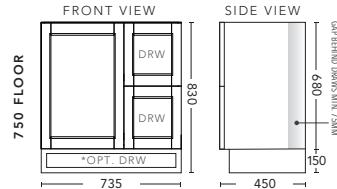

Now Door & Drawer 900 Wall Hung Cabinet in Satin White with Retro handles in Chrome. Shown with Solid Timber Bench Top in Blackbutt with Essence 400 Gloss White Basin and matching Paris 900 Mirrored Shaving Cabinet above.
Vanity including Basin \$2957, Shaving Cabinet \$935.

600mm WALL HUNG - DOOR & DRAWER

600mm FLOOR STANDING - DOOR & DRAWER

DOOR & DRAWER CABINET WITH	PRODUCT CODE	RRP
Oxford Ceramic Top, Rectangular Bowl	NDD60OXW	\$1,321
Elite Polymarble Top, Rectangular Bowl	NDD60ELW	\$1,321
Premier Polymarble Top, Oval Bowl	NDD60PRW	\$1,321
20mm Caesarstone Top with Ceramic Above Counter Basin	NDD60CSW	\$1,915
20mm Evostone Top with Ceramic Above Counter Basin	NDD60EWW	\$1,915
12mm Corian Top with Ceramic Above Counter Basin	NDD60COW	\$1,915
33mm Solid Timber Top with Ceramic Above Counter Basin	NDD60STW	\$2,356
No Top	NDD60W	\$1,151

DOOR & DRAWER CABINET WITH	PRODUCT CODE	RRP
Oxford Ceramic Top, Rectangular Bowl	NDD60OXF	\$1,652
Elite Polymarble Top, Rectangular Bowl	NDD60ELF	\$1,652
Premier Polymarble Top, Oval Bowl	NDD60PRF	\$1,652
20mm Caesarstone Top with Ceramic Above Counter Basin	NDD60CSF	\$2,169
20mm Evostone Top with Ceramic Above Counter Basin	NDD60EVF	\$2,169
12mm Corian Top with Ceramic Above Counter Basin	NDD60COF	\$2,169
33mm Solid Timber Top with Ceramic Above Counter Basin	NDD60STF	\$2,611
No Top	NDD60F	\$1,430
*Smart Drawer Option (Requires 240mm Kicker) ADD	NDD60SD	\$403

750mm WALL HUNG - DOOR & DRAWER

750mm FLOOR STANDING - DOOR & DRAWER

DOOR & DRAWER CABINET WITH	PRODUCT CODE	RRP
Oxford Ceramic Top, Rectangular Bowl	NDD75OXW	\$1,762
Elite Polymarble Top, Rectangular Bowl	NDD75ELW	\$1,762
Premier Polymarble Top, Oval Bowl	NDD75PRW	\$1,762
20mm Caesarstone Top with Ceramic Above Counter Basin	NDD75CSW	\$2,093
20mm Evostone Top with Ceramic Above Counter Basin	NDD75EWW	\$2,093
12mm Corian Top with Ceramic Above Counter Basin	NDD75COW	\$2,093
33mm Solid Timber Top with Ceramic Above Counter Basin	NDD75STW	\$2,644
No Top	NDD75W	\$1,615