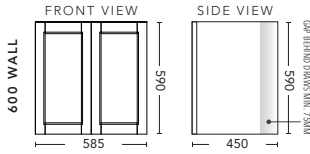

600mm WALL HUNG - DOOR & DRAWER