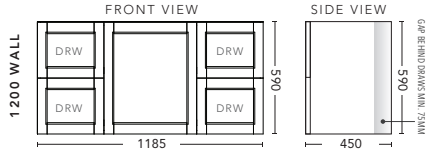

1200mm WALL HUNG - DOOR & DRAWER

DOOR & DRAWER CABINET WITH	PRODUCT CODE	RRP
Oxford Ceramic Top, Rectangular Bowl	NDD12OXW	$2,148
Elite Polymarble Top, Rectangular Bowl	NDD12ELW	$2,148
Premier Polymarble Top, Oval Bowl	NDD12PRW	$2,148
20mm Caesarstone Top with Ceramic Above Counter Basin	NDD12CSW	$2,699
20mm Evostone Top with Ceramic Above Counter Basin	NDD12EVW	$2,699
12mm Corian Top with Ceramic Above Counter Basin	NDD12COW	$2,699
33mm Solid Timber Top with Ceramic Above Counter Basin	NDD12STW	$3,360
No Top	NDD12W	$1,846