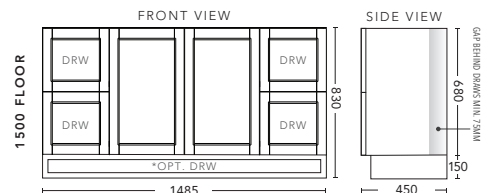

1500mm Double Bowl - FLOOR STANDING - DOOR & DRAWER

DOOR & DRAWER CABINET WITH	PRODUCT CODE	RRP
Elite Polymarble Top, Rectangular Bowl	NDD152ELF	$3,027
Premier Polymarble Top, Oval Bowl	NDD152PRF	$3,027
20mm Caesarstone Top with Ceramic Above Counter Basin	NDD152CSF	$3,746
20mm Evostone Top with Ceramic Above Counter Basin	NDD152EVF	$3,746
12mm Corian Top with Ceramic Above Counter Basin	NDD152COF	$3,746
33mm Solid Timber Top with Ceramic Above Counter Basin	NDD152STF	$4,518
No Top	NDD152F	$2,647
*Smart Drawer Option (Requires 240mm Kicker) ADD	NDD152SD	$632