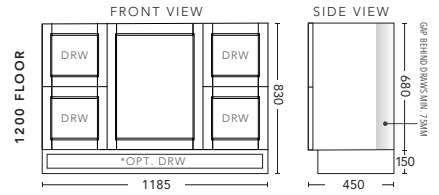

1200mm FLOOR STANDING - DOOR & DRAWER

DOOR & DRAWER CABINET WITH	PRODUCT CODE	RRP
Oxford Ceramic Top, Rectangular Bowl	NDD12OXF	$2,423
Elite Polymarble Top, Rectangular Bowl	NDD12ELF	$2,423
Premier Polymarble Top, Oval Bowl	NDD12PRF	$2,423
20mm Caesarstone Top with Ceramic Above Counter Basin	NDD12CSF	$2,864
20mm Evostone Top with Ceramic Above Counter Basin	NDD12EVF	$2,864
12mm Corian Top with Ceramic Above Counter Basin	NDD12COF	$2,864
33mm Solid Timber Top with Ceramic Above Counter Basin	NDD12STF	$3,526
No Top	NDD12F	$2,075
*Smart Drawer Option (Requires 240mm Kicker) ADD	NDD12SD	$403