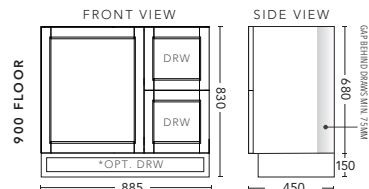

750mm WALL HUNG - DOOR & DRAWER

750mm FLOOR STANDING - DOOR & DRAWER

DOOR & DRAWER CABINET WITH	PRODUCT CODE	RRP
Oxford Ceramic Top, Rectangular Bowl	NDD75OXW	\$1,762
Elite Polymarble Top, Rectangular Bowl	NDD75ELW	\$1,762
Premier Polymarble Top, Oval Bowl	NDD75PRW	\$1,762
20mm Caesarstone Top with Ceramic Above Counter Basin	NDD75CSW	\$2,093
20mm Evostone Top with Ceramic Above Counter Basin	NDD75EWW	\$2,093
12mm Corian Top with Ceramic Above Counter Basin	NDD75COW	\$2,093
33mm Solid Timber Top with Ceramic Above Counter Basin	NDD75STW	\$2,644
No Top	NDD75W	\$1,615

DOOR & DRAWER CABINET WITH	PRODUCT CODE	RRP
Oxford Ceramic Top, Rectangular Bowl	NDD75OXF	\$1,927
Elite Polymarble Top, Rectangular Bowl	NDD75ELF	\$1,927
Premier Polymarble Top, Oval Bowl	NDD75PRF	\$1,927
20mm Caesarstone Top with Ceramic Above Counter Basin	NDD75CSF	\$2,421
20mm Evostone Top with Ceramic Above Counter Basin	NDD75EVF	\$2,421
12mm Corian Top with Ceramic Above Counter Basin	NDD75COF	\$2,421
33mm Solid Timber Top with Ceramic Above Counter Basin	NDD75STF	\$2,972
No Top	NDD75F	\$1,723
*Smart Drawer Option (Requires 240mm Kicker) ADD	NDD75SD	\$403

900mm WALL HUNG - DOOR & DRAWER

900mm FLOOR STANDING - DOOR & DRAWER

DOOR & DRAWER CABINET WITH	PRODUCT CODE	RRP
Oxford Ceramic Top, Rectangular Bowl	NDD90OXW	\$1,850
Elite Polymarble Top, Rectangular Bowl	NDD90ELW	\$1,850
Premier Polymarble Top, Oval Bowl	NDD90PRW	\$1,850
20mm Caesarstone Top with Ceramic Above Counter Basin	NDD90CSW	\$2,295
20mm Evostone Top with Ceramic Above Counter Basin	NDD90EWW	\$2,295
12mm Corian Top with Ceramic Above Counter Basin	NDD90COW	\$2,295
33mm Solid Timber Top with Ceramic Above Counter Basin	NDD90STW	\$2,957
No Top	NDD90W	\$1,615