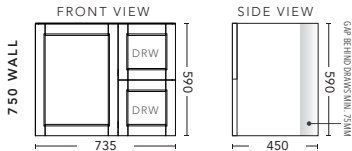

Now Door & Drawer 900 Wall Hung Cabinet in Satin White with Retro handles in Chrome. Shown with Solid Timber Bench Top in Blackbutt with Essence 400 Gloss White Basin and matching Paris 900 Mirrored Shaving Cabinet above.
Vanity including Basin \$2957, Shaving Cabinet \$935.

600mm WALL HUNG - DOOR & DRAWER

600mm FLOOR STANDING - DOOR & DRAWER

DOOR & DRAWER CABINET WITH	PRODUCT CODE	RRP
Oxford Ceramic Top, Rectangular Bowl	NDD60OXW	\$1,321
Elite Polymarble Top, Rectangular Bowl	NDD60ELW	\$1,321
Premier Polymarble Top, Oval Bowl	NDD60PRW	\$1,321
20mm Caesarstone Top with Ceramic Above Counter Basin	NDD60CSW	\$1,915
20mm Evostone Top with Ceramic Above Counter Basin	NDD60EWW	\$1,915
12mm Corian Top with Ceramic Above Counter Basin	NDD60COW	\$1,915
33mm Solid Timber Top with Ceramic Above Counter Basin	NDD60STW	\$2,356
No Top	NDD60W	\$1,151

DOOR & DRAWER CABINET WITH	PRODUCT CODE	RRP
Oxford Ceramic Top, Rectangular Bowl	NDD60OXF	\$1,652
Elite Polymarble Top, Rectangular Bowl	NDD60ELF	\$1,652
Premier Polymarble Top, Oval Bowl	NDD60PRF	\$1,652
20mm Caesarstone Top with Ceramic Above Counter Basin	NDD60CSF	\$2,169
20mm Evostone Top with Ceramic Above Counter Basin	NDD60EVF	\$2,169
12mm Corian Top with Ceramic Above Counter Basin	NDD60COF	\$2,169
33mm Solid Timber Top with Ceramic Above Counter Basin	NDD60STF	\$2,611
No Top	NDD60F	\$1,430
*Smart Drawer Option (Requires 240mm Kicker) ADD	NDD60SD	\$403

750mm WALL HUNG - DOOR & DRAWER

750mm FLOOR STANDING - DOOR & DRAWER

DOOR & DRAWER CABINET WITH	PRODUCT CODE	RRP
Oxford Ceramic Top, Rectangular Bowl	NDD75OXW	\$1,762
Elite Polymarble Top, Rectangular Bowl	NDD75ELW	\$1,762
Premier Polymarble Top, Oval Bowl	NDD75PRW	\$1,762
20mm Caesarstone Top with Ceramic Above Counter Basin	NDD75CSW	\$2,093
20mm Evostone Top with Ceramic Above Counter Basin	NDD75EWW	\$2,093
12mm Corian Top with Ceramic Above Counter Basin	NDD75COW	\$2,093
33mm Solid Timber Top with Ceramic Above Counter Basin	NDD75STW	\$2,644
No Top	NDD75W	\$1,615