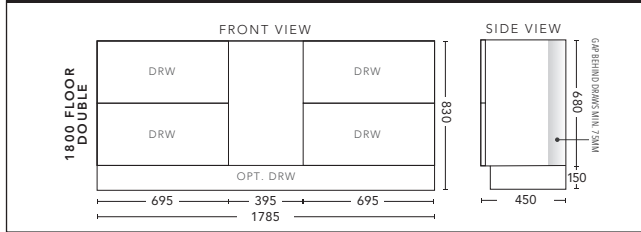

1800mm Single Bowl - WALL HUNG

CABINET WITH	PRODUCT CODE	RRP
Elite Polymarble Top, Rectangular Bowl	C181ELW	\$2,858
20mm Caesarstone Top with Ceramic Above Counter Basin	C181CSW	\$3,742
20mm Evostone Top with Ceramic Above Counter Basin	C181EVW	\$3,742
12mm Corian Top with Ceramic Above Counter Basin	C181COW	\$3,742
33mm Solid Timber Top with Ceramic Above Counter Basin	C181STW	\$4,408
No Top	C181W	\$2,296

1800mm Single Bowl - FLOOR STANDING

CABINET WITH	PRODUCT CODE	RRP
Elite Polymarble Top, Rectangular Bowl	C181ELF	\$3,079
20mm Caesarstone Top with Ceramic Above Counter Basin	C181CSF	\$4,005
20mm Evostone Top with Ceramic Above Counter Basin	C181EVF	\$4,005
12mm Corian Top with Ceramic Above Counter Basin	C181COF	\$4,005
33mm Solid Timber Top with Ceramic Above Counter Basin	C181STF	\$4,695
No Top	C181F	\$2,481
*Smart Drawer Option (Requires 240mm Kicker) ADD	C181SD	\$632

1800mm Double Bowl - WALL HUNG

CABINET WITH	PRODUCT CODE	RRP
Elite Polymarble Top, Rectangular Bowl	C182ELW	\$2,812
20mm Caesarstone Top with Ceramic Above Counter Basin	C182CSW	\$4,066
20mm Evostone Top with Ceramic Above Counter Basin	C182EVW	\$4,066
12mm Corian Top with Ceramic Above Counter Basin	C182COW	\$4,066
33mm Solid Timber Top with Ceramic Above Counter Basin	C182STW	\$4,837
No Top	C182W	\$2,481

1800mm Double Bowl - FLOOR STANDING

CABINET WITH	PRODUCT CODE	RRP
Elite Polymarble Top, Rectangular Bowl	C182ELF	\$3,189
20mm Caesarstone Top with Ceramic Above Counter Basin	C182CSF	\$4,282
20mm Evostone Top with Ceramic Above Counter Basin	C182EVF	\$4,282
12mm Corian Top with Ceramic Above Counter Basin	C182COF	\$4,282
33mm Solid Timber Top with Ceramic Above Counter Basin	C182STF	\$5,054
No Top	C182F	\$2,481
*Smart Drawer Option (Requires 240mm Kicker) ADD	C182SD	\$632