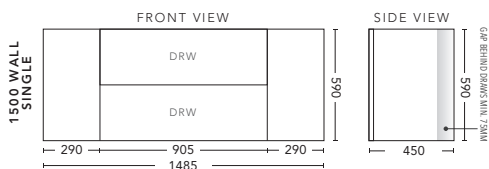

1500mm Single Bowl - WALL HUNG

CABINET WITH	PRODUCT CODE	RRP
Elite Polymarble Top, Rectangular Bowl	C151ELW	$2,518
20mm Caesarstone Top with Ceramic Above Counter Basin	C151CSW	$3,268
20mm Evostone Top with Ceramic Above Counter Basin	C151EVW	$3,268
12mm Corian Top with Ceramic Above Counter Basin	C151COW	$3,268
33mm Solid Timber Top with Ceramic Above Counter Basin	C151STW	$3,929
No Top	C151W	$2,002