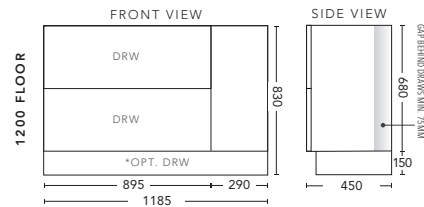

1200mm - FLOOR STANDING

CABINET WITH	PRODUCT CODE	RRP
Oxford Ceramic Top, Rectangular Bowl	C120XF	$2,300
Elite Polymarble Top, Rectangular Bowl	C12ELF	$2,300
Premier Polymarble Top, Oval Bowl	C12PRF	$2,300
20mm Caesarstone Top with Ceramic Above Counter Basin	C12CSF	$2,864
20mm Evostone Top with Ceramic Above Counter Basin	C12EVF	$2,864
12mm Corian Top with Ceramic Above Counter Basin	C12COF	$2,864
33mm Solid Timber Top with Ceramic Above Counter Basin	C12STF	$3,416
No Top	C12F	$1,961
*Smart Drawer Option (Requires 240mm Kicker) ADD	C12SD	$403