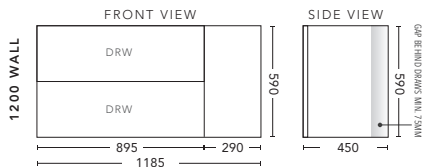

900mm - WALL HUNG

CABINET WITH	PRODUCT CODE	RRP
Oxford Ceramic Top, Rectangular Bowl	C900XW	\$1,817
Elite Polymarble Top, Rectangular Bowl	C90ELW	\$1,817
Premier Polymarble Top, Oval Bowl	C90PRW	\$1,817
20mm Caesarstone Top with Ceramic Above Counter Basin	C90CSW	\$2,203
20mm Evostone Top with Ceramic Above Counter Basin	C90EVW	\$2,203
12mm Corian Top with Ceramic Above Counter Basin	C90COW	\$2,203
33mm Solid Timber Top with Ceramic Above Counter Basin	C90STW	\$2,754
No Top	C60W	\$1,730

900mm - FLOOR STANDING

CABINET WITH	PRODUCT CODE	RRP
Oxford Ceramic Top, Rectangular Bowl	C900XF	\$1,982
Elite Polymarble Top, Rectangular Bowl	C90ELF	\$1,982
Premier Polymarble Top, Oval Bowl	C90PRF	\$1,982
20mm Caesarstone Top with Ceramic Above Counter Basin	C90CSF	\$2,417
20mm Evostone Top with Ceramic Above Counter Basin	C90EVF	\$2,417
12mm Corian Top with Ceramic Above Counter Basin	C90COF	\$2,417
33mm Solid Timber Top with Ceramic Above Counter Basin	C90STF	\$2,968
No Top	C90F	\$1,846
*Smart Drawer Option (Requires 240mm Kicker) ADD	C90SD	\$403

1200mm - WALL HUNG

CABINET WITH	PRODUCT CODE	RRP
Oxford Ceramic Top, Rectangular Bowl	C120XW	\$2,177
Elite Polymarble Top, Rectangular Bowl	C12ELW	\$2,177
Premier Polymarble Top, Oval Bowl	C12PRW	\$2,177
20mm Caesarstone Top with Ceramic Above Counter Basin	C12CSW	\$2,588
20mm Evostone Top with Ceramic Above Counter Basin	C12EVW	\$2,588
12mm Corian Top with Ceramic Above Counter Basin	C12COW	\$2,588
33mm Solid Timber Top with Ceramic Above Counter Basin	C12STW	\$3,140
No Top	C12W	\$1,904