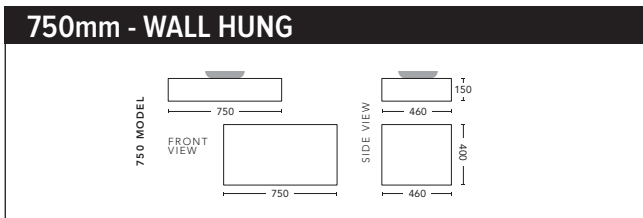

Fond 900 Floating Shelf in Caesarstone White Attica and separate storage cabinet with Finger Pull handle in Coastal Oak Woodmatt. Shown with Cirque 360 Matt White Basin and matching Lyon 900 Mirrored Shaving Cabinet above.
Floating Shelf with Basin and separate storage cabinet $3292, Shaving Cabinet with matching Black interior $1340.

CABINET WITH	PRODUCT CODE	RRP
Floating Shelf in Laminate with mounting brackets and Above Counter Basin and separate storage cabinet	F075WGW	$2,594
Floating Shelf in Caesarstone with mounting brackets and Above Counter Basin and separate storage cabinet	F075CSW	$2,798
Floating Shelf in Evostone with mounting brackets and Above Counter Basin and separate storage cabinet	F075EVW	$2,798