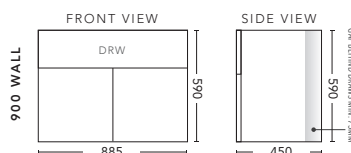

750mm - WALL HUNG

CABINET WITH	PRODUCT CODE	RRP
20mm Caesarstone Top with Ceramic Above Counter Basin	H75CSW	\$1,982
20mm Evostone Top with Ceramic Above Counter Basin	H75EVW	\$1,982
12mm Corian Top with Ceramic Above Counter Basin	H75COW	\$1,982
33mm Solid Timber Top with Ceramic Above Counter Basin	H75STW	\$2,534
No Top	H75W	\$1,264

750mm - FLOOR STANDING

CABINET WITH	PRODUCT CODE	RRP
20mm Caesarstone Top with Ceramic Above Counter Basin	H75CSF	\$2,191
20mm Evostone Top with Ceramic Above Counter Basin	H75EVF	\$2,191
12mm Corian Top with Ceramic Above Counter Basin	H75COF	\$2,191
33mm Solid Timber Top with Ceramic Above Counter Basin	H75STF	\$2,743
No Top	H75F	\$1,384
*Smart Drawer Option (Requires 240mm Kicker) ADD	H75SD	\$403

900mm - WALL HUNG

CABINET WITH	PRODUCT CODE	RRP
20mm Caesarstone Top with Ceramic Above Counter Basin	H90CSW	\$2,125
20mm Evostone Top with Ceramic Above Counter Basin	H90EVW	\$2,125
12mm Corian Top with Ceramic Above Counter Basin	H90COW	\$2,125
33mm Solid Timber Top with Ceramic Above Counter Basin	H90STW	\$2,677
No Top	H90W	\$1,268