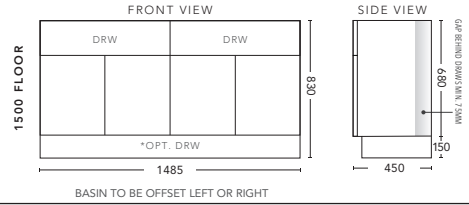

1500mm Single Bowl - FLOOR STANDING

CABINET WITH	PRODUCT CODE	RRP
20mm Caesarstone Top with Ceramic Above Counter Basin	H151CSF	$3,394
20mm Evostone Top with Ceramic Above Counter Basin	H151EVF	$3,394
12mm Corian Top with Ceramic Above Counter Basin	H151COF	$3,394
33mm Solid Timber Top with Ceramic Above Counter Basin	H151STF	$4,055
No Top	H151F	$2,135
*Smart Drawer Option (Requires 240mm Kicker) ADD	H151SD	$632