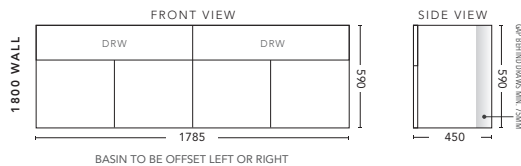

1800mm Single Bowl - WALL HUNG

CABINET WITH	PRODUCT CODE	RRP
20mm Caesarstone Top with Ceramic Above Counter Basin	H181CSW	$3,742
20mm Evostone Top with Ceramic Above Counter Basin	H181EVW	$3,742
12mm Corian Top with Ceramic Above Counter Basin	H181COW	$3,742
33mm Solid Timber Top with Ceramic Above Counter Basin	H181STW	$4,403
No Top	H181W	$2,129