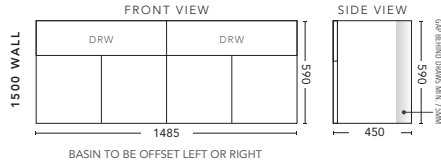

1500mm Single Bowl - WALL HUNG

CABINET WITH	PRODUCT CODE	RRP
20mm Caesarstone Top with Ceramic Above Counter Basin	H151CSW	$3,148
20mm Evostone Top with Ceramic Above Counter Basin	H151EVW	$3,148
12mm Corian Top with Ceramic Above Counter Basin	H151COW	$3,148
33mm Solid Timber Top with Ceramic Above Counter Basin	H151STW	$3,819
No Top	H151W	$1,788