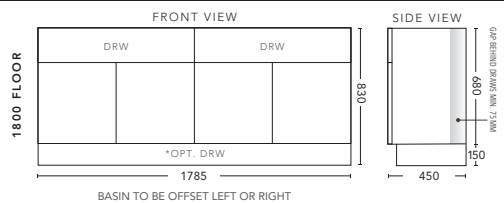

1800mm Single Bowl - WALL HUNG

CABINET WITH	PRODUCT CODE	RRP
20mm Caesarstone Top with Ceramic Above Counter Basin	H181CSW	\$3,742
20mm Evostone Top with Ceramic Above Counter Basin	H181EVW	\$3,742
12mm Corian Top with Ceramic Above Counter Basin	H181COW	\$3,742
33mm Solid Timber Top with Ceramic Above Counter Basin	H181STW	\$4,403
No Top	H181W	\$2,129

1800mm Single Bowl - FLOOR STANDING

CABINET WITH	PRODUCT CODE	RRP
20mm Caesarstone Top with Ceramic Above Counter Basin	H181CSF	\$4,005
20mm Evostone Top with Ceramic Above Counter Basin	H181EVF	\$4,005
12mm Corian Top with Ceramic Above Counter Basin	H181COF	\$4,005
33mm Solid Timber Top with Ceramic Above Counter Basin	H181STF	\$4,666
No Top	H181F	\$2,423
*Smart Drawer Option (Requires 240mm Kicker) ADD	H181SD	\$632

1800mm Double Bowl - WALL HUNG

CABINET WITH	PRODUCT CODE	RRP
20mm Caesarstone Top with Ceramic Above Counter Basin	H182CSW	\$3,967
20mm Evostone Top with Ceramic Above Counter Basin	H182EVW	\$3,967
12mm Corian Top with Ceramic Above Counter Basin	H182COW	\$3,967
33mm Solid Timber Top with Ceramic Above Counter Basin	H182STW	\$4,628
No Top	H182W	\$2,192

1800mm Double Bowl - FLOOR STANDING

CABINET WITH	PRODUCT CODE	RRP
20mm Caesarstone Top with Ceramic Above Counter Basin	H182CSF	\$4,282
20mm Evostone Top with Ceramic Above Counter Basin	H182EVF	\$4,282
12mm Corian Top with Ceramic Above Counter Basin	H182COF	\$4,282
33mm Solid Timber Top with Ceramic Above Counter Basin	H182STF	\$4,944
No Top	H182F	\$2,301
*Smart Drawer Option (Requires 240mm Kicker) ADD	H182SD	\$632