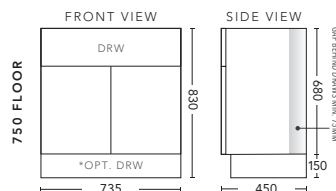

Happy 1200 Floor Standing Cabinet in Estella Oak Woodmatt with Chrome D handles. Shown with Caesarstone Top in Ice Snow with Cirque 360 Gloss White Basin
Vanity including Basin \$2864.

Happy 900 Wall Hung Cabinet in Tasmanian Oak Woodmatt with Half Moon handles in Satin Nickel. Shown with Caesarstone top in White Attica with Cirque 360 Gloss White Basin and matching Curve 600 Mirrored Shaving Cabinet above. Vanity including Basin \$2125, Shaving Cabinet with matching Black interior \$1431.

750mm - WALL HUNG

CABINET WITH	PRODUCT CODE	RRP
20mm Caesarstone Top with Ceramic Above Counter Basin	H75CSW	\$1,982
20mm Evostone Top with Ceramic Above Counter Basin	H75EVW	\$1,982
12mm Corian Top with Ceramic Above Counter Basin	H75COW	\$1,982
33mm Solid Timber Top with Ceramic Above Counter Basin	H75STW	\$2,534
No Top	H75W	\$1,264

750mm - FLOOR STANDING

CABINET WITH	PRODUCT CODE	RRP
20mm Caesarstone Top with Ceramic Above Counter Basin	H75CSF	\$2,191
20mm Evostone Top with Ceramic Above Counter Basin	H75EVF	\$2,191
12mm Corian Top with Ceramic Above Counter Basin	H75COF	\$2,191
33mm Solid Timber Top with Ceramic Above Counter Basin	H75STF	\$2,743
No Top	H75F	\$1,384
*Smart Drawer Option (Requires 240mm Kicker) ADD	H75SD	\$403

900mm - WALL HUNG

CABINET WITH	PRODUCT CODE	RRP
20mm Caesarstone Top with Ceramic Above Counter Basin	H90CSW	\$2,125
20mm Evostone Top with Ceramic Above Counter Basin	H90EVW	\$2,125
12mm Corian Top with Ceramic Above Counter Basin	H90COW	\$2,125
33mm Solid Timber Top with Ceramic Above Counter Basin	H90STW	\$2,677
No Top	H90W	\$1,268