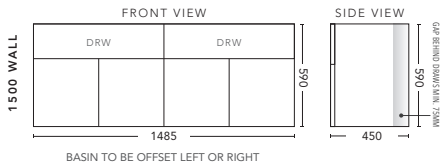

1500mm Double Bowl - WALL HUNG

CABINET WITH	PRODUCT CODE	RRP
20mm Caesarstone Top with Ceramic Above Counter Basin	H152CSW	$3,407
20mm Evostone Top with Ceramic Above Counter Basin	H152EVW	$3,407
12mm Corian Top with Ceramic Above Counter Basin	H152COW	$3,407
33mm Solid Timber Top with Ceramic Above Counter Basin	H152STW	$4,068
No Top	H152W	$1,846