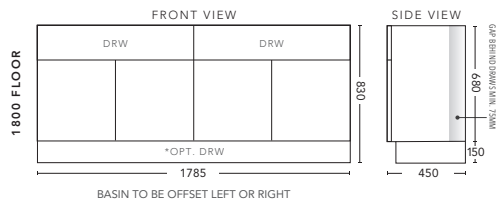

1800mm Single Bowl - FLOOR STANDING

CABINET WITH	PRODUCT CODE	RRP
20mm Caesarstone Top with Ceramic Above Counter Basin	H181CSF	$4,005
20mm Evostone Top with Ceramic Above Counter Basin	H181EVF	$4,005
12mm Corian Top with Ceramic Above Counter Basin	H181COF	$4,005
33mm Solid Timber Top with Ceramic Above Counter Basin	H181STF	$4,666
No Top	H181F	$2,423
*Smart Drawer Option (Requires 240mm Kicker) ADD	H181SD	$632