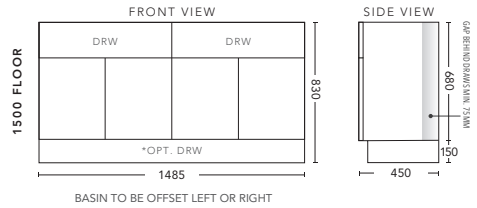

1500mm Double Bowl - FLOOR STANDING

CABINET WITH	PRODUCT CODE	RRP
20mm Caesarstone Top with Ceramic Above Counter Basin	H152CSF	$3,632
20mm Evostone Top with Ceramic Above Counter Basin	H152EVF	$3,632
12mm Corian Top with Ceramic Above Counter Basin	H152COF	$3,632
33mm Solid Timber Top with Ceramic Above Counter Basin	H152STF	$4,183
No Top	H152F	$2,078
*Smart Drawer Option (Requires 240mm Kicker) ADD	H152SD	$632