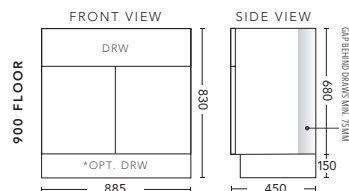

750mm - WALL HUNG

CABINET WITH	PRODUCT CODE	RRP
20mm Caesarstone Top with Ceramic Above Counter Basin	H75CSW	\$1,982
20mm Evostone Top with Ceramic Above Counter Basin	H75EVW	\$1,982
12mm Corian Top with Ceramic Above Counter Basin	H75COW	\$1,982
33mm Solid Timber Top with Ceramic Above Counter Basin	H75STW	\$2,534
No Top	H75W	\$1,264

750mm - FLOOR STANDING

CABINET WITH	PRODUCT CODE	RRP
20mm Caesarstone Top with Ceramic Above Counter Basin	H75CSF	\$2,191
20mm Evostone Top with Ceramic Above Counter Basin	H75EVF	\$2,191
12mm Corian Top with Ceramic Above Counter Basin	H75COF	\$2,191
33mm Solid Timber Top with Ceramic Above Counter Basin	H75STF	\$2,743
No Top	H75F	\$1,384
*Smart Drawer Option (Requires 240mm Kicker) ADD	H75SD	\$403

900mm - WALL HUNG

CABINET WITH	PRODUCT CODE	RRP
20mm Caesarstone Top with Ceramic Above Counter Basin	H90CSW	\$2,125
20mm Evostone Top with Ceramic Above Counter Basin	H90EVW	\$2,125
12mm Corian Top with Ceramic Above Counter Basin	H90COW	\$2,125
33mm Solid Timber Top with Ceramic Above Counter Basin	H90STW	\$2,677
No Top	H90W	\$1,268

900mm - FLOOR STANDING

CABINET WITH	PRODUCT CODE	RRP
20mm Caesarstone Top with Ceramic Above Counter Basin	H90CSF	\$2,307
20mm Evostone Top with Ceramic Above Counter Basin	H90EVF	\$2,307
12mm Corian Top with Ceramic Above Counter Basin	H90COF	\$2,307
33mm Solid Timber Top with Ceramic Above Counter Basin	H90STF	\$2,858
No Top	H90F	\$1,384
*Smart Drawer Option (Requires 240mm Kicker) ADD	H90SD	\$403