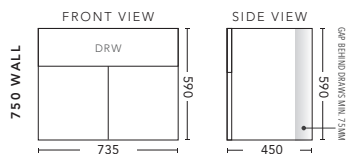

For Drawings and Pricing see pages 41 - 42

Happy 1500 Floor Standing Cabinet in Satin White with Chrome D handles. Shown with Caesarstone Top in Pure White with 2 x Smooth 500 Gloss White Basins and 2 x matching Arc 400 Mirrored Shaving Cabinets above.
Vanity including Basins \$3632.
Shaving Cabinets with matching Black interior \$1100 each.

750mm - WALL HUNG

CABINET WITH	PRODUCT CODE	RRP
20mm Caesarstone Top with Ceramic Above Counter Basin	H75CSW	\$1,982
20mm Evostone Top with Ceramic Above Counter Basin	H75EVW	\$1,982
12mm Corian Top with Ceramic Above Counter Basin	H75COW	\$1,982
33mm Solid Timber Top with Ceramic Above Counter Basin	H75STW	\$2,534
No Top	H75W	\$1,264