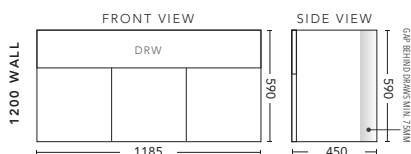

1200mm - WALL HUNG

CABINET WITH	PRODUCT CODE	RRP
20mm Caesarstone Top with Ceramic Above Counter Basin	H12CSW	$2,699
20mm Evostone Top with Ceramic Above Counter Basin	H12EVW	$2,699
12mm Corian Top with Ceramic Above Counter Basin	H12COW	$2,699
33mm Solid Timber Top with Ceramic Above Counter Basin	H12STW	$3,250
No Top	H12W	$1,557