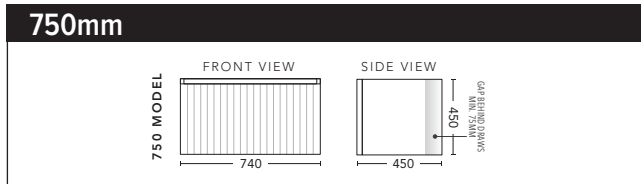

For Drawings and Pricing see page 43

Inspire Groove 900 Wall Hung Cabinet in Gloss White with Lip Pull handle in Brushed Aluminium. Shown with Oxford Ceramic Vanity Top.
Vanity as shown \$1861.

Inspire Groove 1500 Wall Hung Cabinet in Satin Light Grey with Lip Pull handles in Brushed Aluminium. Shown with Solid Timber Top in Messmate with 2 x Sleek 360 Gloss White Basins and matching Paris 1500 Mirrored Shaving Cabinet above.
Vanity including Basins \$4408, Shaving Cabinet with matching Black interior \$1484.

Inspire Groove 900 Wall Hung Cabinet in Satin White with Lip Pull handle in Black. Shown with Caesarstone Top in Pure White with Focus 400 Gloss White Basin and matching Curve 600 Mirrored Shaving Cabinet above.
Vanity including Basin \$2423, Shaving Cabinet with matching Black interior \$1431.

CABINET WITH	PRODUCT CODE	RRP
Oxford Ceramic Top, Rectangular Bowl	IG2P60OXW	\$1,431
Elite Polymarble Top, Rectangular Bowl	IG2P60ELW	\$1,431
Premier Polymarble Top, Oval Bowl	IG2P60PRW	\$1,431
20mm Caesarstone Top with Ceramic Above Counter Basin	IG2P60CSW	\$1,965
20mm Evostone Top with Ceramic Above Counter Basin	IG2P60EVW	\$1,965
12mm Corian Top with Ceramic Above Counter Basin	IG2P60COW	\$1,965
33mm Solid Timber Top with Ceramic Above Counter Basin	IG2P60STW	\$2,185
No Top	IG2P60W	\$1,153