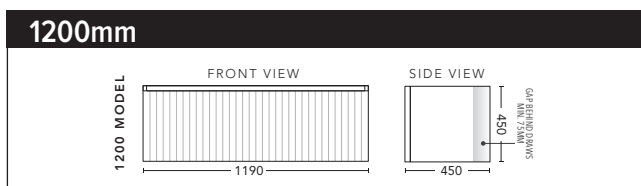

CABINET WITH	PRODUCT CODE	RRP
Oxford Ceramic Top, Rectangular Bowl	IG2P120XW	$2,196
Elite Polymarble Top, Rectangular Bowl	IG2P12ELW	$2,196
Premier Polymarble Top, Oval Bowl	IG2P12PRW	$2,196
20mm Caesarstone Top with Ceramic Above Counter Basin	IG2P12CSW	$2,951
20mm Evostone Top with Ceramic Above Counter Basin	IG2P12EVW	$2,951
12mm Corian Top with Ceramic Above Counter Basin	IG2P12COW	$2,951
33mm Solid Timber Top with Ceramic Above Counter Basin	IG2P12STW	$3,241
No Top	IG2P12W	$1,954