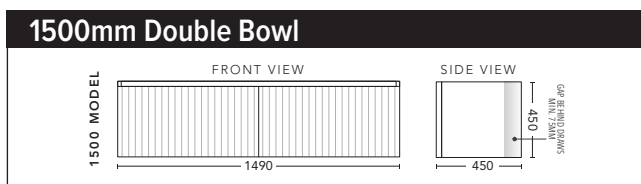

CABINET WITH	PRODUCT CODE	RRP
Elite Polymarble Top, Rectangular Bowl	IG2P152ELW	$2,860
Premier Polymarble Top, Oval Bowl	IG2P152PRW	$2,860
20mm Caesarstone Top with Ceramic Above Counter Basin	IG2P152CSW	$3,806
20mm Evostone Top with Ceramic Above Counter Basin	IG2P152EVW	$3,806
12mm Corian Top with Ceramic Above Counter Basin	IG2P152COW	$3,806
33mm Solid Timber Top with Ceramic Above Counter Basin	IG2P152STW	$4,408
No Top	IG2P152W	$2,262