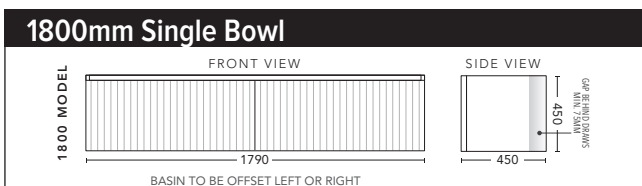

CABINET WITH	PRODUCT CODE	RRP
Elite Polymarble Top, Rectangular Bowl	IG2P181ELW	$3,250
20mm Caesarstone Top with Ceramic Above Counter Basin	IG2P181CSW	$4,179
20mm Evostone Top with Ceramic Above Counter Basin	IG2P181EVW	$4,179
12mm Corian Top with Ceramic Above Counter Basin	IG2P181COW	$4,179
33mm Solid Timber Top with Ceramic Above Counter Basin	IG2P181STW	$5,177
No Top	IG2P181W	$2,770