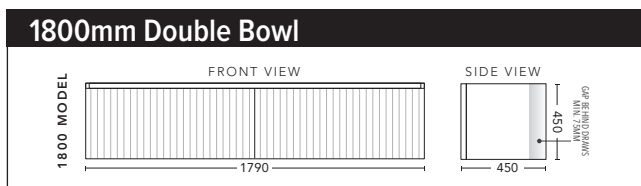

CABINET WITH	PRODUCT CODE	RRP
Elite Polymarble Top, Rectangular Bowl	IG2P182ELW	$3,305
20mm Caesarstone Top with Ceramic Above Counter Basin	IG2P182CSW	$4,289
20mm Evostone Top with Ceramic Above Counter Basin	IG2P182EVW	$4,289
12mm Corian Top with Ceramic Above Counter Basin	IG2P182COW	$4,289
33mm Solid Timber Top with Ceramic Above Counter Basin	IG2P182STW	$5,226
No Top	IG2P182W	$2,770