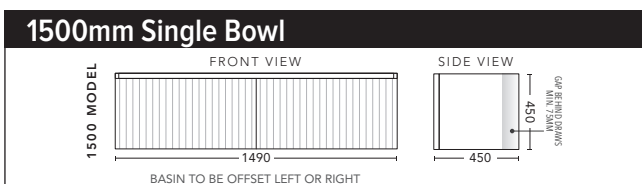

CABINET WITH	PRODUCT CODE	RRP
Elite Polymarble Top, Rectangular Bowl	IG2P151ELW	$2,849
20mm Caesarstone Top with Ceramic Above Counter Basin	IG2P151CSW	$3,740
20mm Evostone Top with Ceramic Above Counter Basin	IG2P151EVW	$3,740
12mm Corian Top with Ceramic Above Counter Basin	IG2P151COW	$3,740
33mm Solid Timber Top with Ceramic Above Counter Basin	IG2P151STW	$4,298
No Top	IG2P151W	$2,262