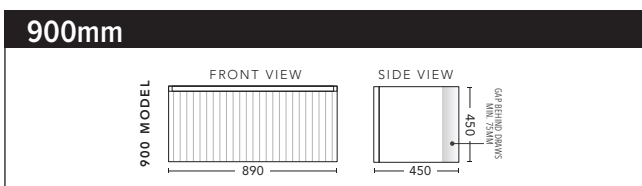

CABINET WITH	PRODUCT CODE	RRP
Oxford Ceramic Top, Rectangular Bowl	IG2P90OXW	$1,861
Elite Polymarble Top, Rectangular Bowl	IG2P90ELW	$1,861
Premier Polymarble Top, Oval Bowl	IG2P90PRW	$1,861
20mm Caesarstone Top with Ceramic Above Counter Basin	IG2P90CSW	$2,423
20mm Evostone Top with Ceramic Above Counter Basin	IG2P90EVW	$2,423
12mm Corian Top with Ceramic Above Counter Basin	IG2P90COW	$2,423
33mm Solid Timber Top with Ceramic Above Counter Basin	IG2P90STW	$2,886
No Top	IG2P90W	$1,698