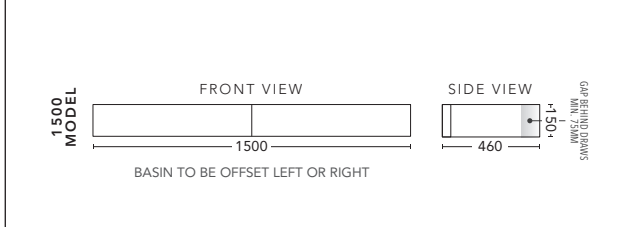

## 900mm

CABINET WITH	PRODUCT CODE	RRP
20mm Caesarstone Top with Ceramic Above Counter Basin	P90CSW	\$2,975
20mm Evostone Top with Ceramic Above Counter Basin	P90EVW	\$2,975
12mm Corian Top with Ceramic Above Counter Basin	P90COW	\$2,975
33mm Solid Timber Top with Ceramic Above Counter Basin	P90STW	\$3,195
No Top	P90W	\$1,961

## 1200mm

CABINET WITH	PRODUCT CODE	RRP
20mm Caesarstone Top with Ceramic Above Counter Basin	P12CSW	\$3,305
20mm Evostone Top with Ceramic Above Counter Basin	P12EVW	\$3,305
12mm Corian Top with Ceramic Above Counter Basin	P12COW	\$3,305
33mm Solid Timber Top with Ceramic Above Counter Basin	P12STW	\$3,636
No Top	P12W	\$2,192

## 1500mm - Single Bowl

CABINET WITH	PRODUCT CODE	RRP
20mm Caesarstone Top with Ceramic Above Counter Basin	P151CSW	\$4,331
20mm Evostone Top with Ceramic Above Counter Basin	P151EVW	\$4,331
12mm Corian Top with Ceramic Above Counter Basin	P151COW	\$4,331
33mm Solid Timber Top with Ceramic Above Counter Basin	P151STW	\$4,772
No Top	P151W	\$2,968

## 1800mm - Double Bowl

CABINET WITH	PRODUCT CODE	RRP
20mm Caesarstone Top with Ceramic Above Counter Basin	P182CSW	\$4,941
20mm Evostone Top with Ceramic Above Counter Basin	P182EVW	\$4,941
12mm Corian Top with Ceramic Above Counter Basin	P182COW	\$4,941
33mm Solid Timber Top with Ceramic Above Counter Basin	P182STW	\$5,493
No Top	P182W	\$3,347