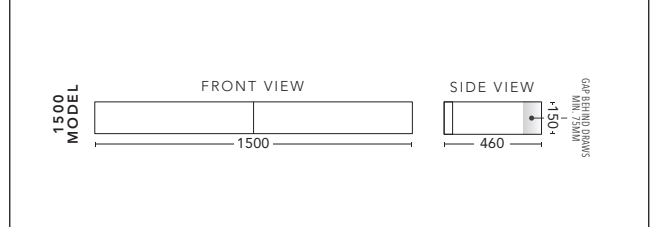

## 900mm

CABINET WITH	PRODUCT CODE	RRP
20mm Caesarstone Top with Ceramic Above Counter Basin	P90CSW	\$2,975
20mm Evostone Top with Ceramic Above Counter Basin	P90EVW	\$2,975
12mm Corian Top with Ceramic Above Counter Basin	P90COW	\$2,975
33mm Solid Timber Top with Ceramic Above Counter Basin	P90STW	\$3,195
No Top	P90W	\$1,961

## 1200mm

CABINET WITH	PRODUCT CODE	RRP
20mm Caesarstone Top with Ceramic Above Counter Basin	P12CSW	\$3,305
20mm Evostone Top with Ceramic Above Counter Basin	P12EVW	\$3,305
12mm Corian Top with Ceramic Above Counter Basin	P12COW	\$3,305
33mm Solid Timber Top with Ceramic Above Counter Basin	P12STW	\$3,636
No Top	P12W	\$2,192

## 1500mm - Single Bowl

CABINET WITH	PRODUCT CODE	RRP
20mm Caesarstone Top with Ceramic Above Counter Basin	P151CSW	\$4,331
20mm Evostone Top with Ceramic Above Counter Basin	P151EVW	\$4,331
12mm Corian Top with Ceramic Above Counter Basin	P151COW	\$4,331
33mm Solid Timber Top with Ceramic Above Counter Basin	P151STW	\$4,772
No Top	P151W	\$2,968

## 1500mm - Double Bowl

CABINET WITH	PRODUCT CODE	RRP
20mm Caesarstone Top with Ceramic Above Counter Basin	P152CSW	\$4,408
20mm Evostone Top with Ceramic Above Counter Basin	P152EVW	\$4,408
12mm Corian Top with Ceramic Above Counter Basin	P152COW	\$4,408
33mm Solid Timber Top with Ceramic Above Counter Basin	P152STW	\$4,849
No Top	P152W	\$2,968