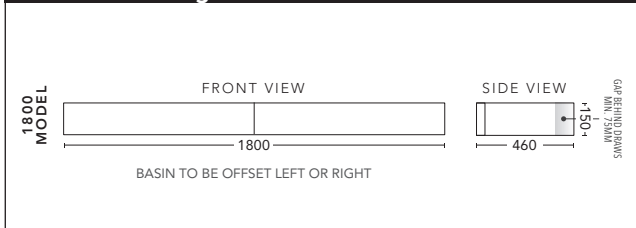

## 1200mm

CABINET WITH	PRODUCT CODE	RRP
20mm Caesarstone Top with Ceramic Above Counter Basin	P12CSW	\$3,305
20mm Evostone Top with Ceramic Above Counter Basin	P12EVW	\$3,305
12mm Corian Top with Ceramic Above Counter Basin	P12COW	\$3,305
33mm Solid Timber Top with Ceramic Above Counter Basin	P12STW	\$3,636
No Top	P12W	\$2,192

## 1500mm - Single Bowl

CABINET WITH	PRODUCT CODE	RRP
20mm Caesarstone Top with Ceramic Above Counter Basin	P151CSW	\$4,331
20mm Evostone Top with Ceramic Above Counter Basin	P151EVW	\$4,331
12mm Corian Top with Ceramic Above Counter Basin	P151COW	\$4,331
33mm Solid Timber Top with Ceramic Above Counter Basin	P151STW	\$4,772
No Top	P151W	\$2,968

## 1500mm - Double Bowl

CABINET WITH	PRODUCT CODE	RRP
20mm Caesarstone Top with Ceramic Above Counter Basin	P152CSW	\$4,408
20mm Evostone Top with Ceramic Above Counter Basin	P152EVW	\$4,408
12mm Corian Top with Ceramic Above Counter Basin	P152COW	\$4,408
33mm Solid Timber Top with Ceramic Above Counter Basin	P152STW	\$4,849
No Top	P152W	\$2,968

## 1800mm - Single Bowl

CABINET WITH	PRODUCT CODE	RRP
20mm Caesarstone Top with Ceramic Above Counter Basin	P181CSW	\$4,723
20mm Evostone Top with Ceramic Above Counter Basin	P181EVW	\$4,723
12mm Corian Top with Ceramic Above Counter Basin	P181COW	\$4,723
33mm Solid Timber Top with Ceramic Above Counter Basin	P181STW	\$5,279
No Top	P181W	\$3,347