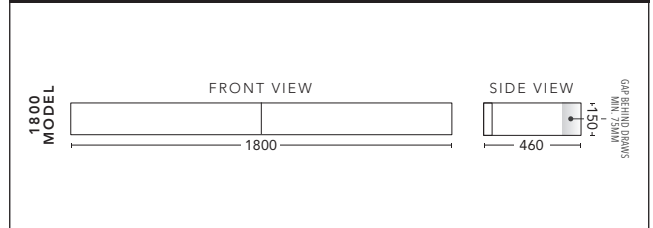

## 1500mm - Single Bowl

CABINET WITH	PRODUCT CODE	RRP
20mm Caesarstone Top with Ceramic Above Counter Basin	P151CSW	\$4,331
20mm Evostone Top with Ceramic Above Counter Basin	P151EVW	\$4,331
12mm Corian Top with Ceramic Above Counter Basin	P151COW	\$4,331
33mm Solid Timber Top with Ceramic Above Counter Basin	P151STW	\$4,772
No Top	P151W	\$2,968

## 1500mm - Double Bowl

CABINET WITH	PRODUCT CODE	RRP
20mm Caesarstone Top with Ceramic Above Counter Basin	P152CSW	\$4,408
20mm Evostone Top with Ceramic Above Counter Basin	P152EVW	\$4,408
12mm Corian Top with Ceramic Above Counter Basin	P152COW	\$4,408
33mm Solid Timber Top with Ceramic Above Counter Basin	P152STW	\$4,849
No Top	P152W	\$2,968

## 1800mm - Single Bowl

CABINET WITH	PRODUCT CODE	RRP
20mm Caesarstone Top with Ceramic Above Counter Basin	P181CSW	\$4,723
20mm Evostone Top with Ceramic Above Counter Basin	P181EVW	\$4,723
12mm Corian Top with Ceramic Above Counter Basin	P181COW	\$4,723
33mm Solid Timber Top with Ceramic Above Counter Basin	P181STW	\$5,279
No Top	P181W	\$3,347

## 1800mm - Double Bowl

CABINET WITH	PRODUCT CODE	RRP
20mm Caesarstone Top with Ceramic Above Counter Basin	P182CSW	\$4,941
20mm Evostone Top with Ceramic Above Counter Basin	P182EVW	\$4,941
12mm Corian Top with Ceramic Above Counter Basin	P182COW	\$4,941
33mm Solid Timber Top with Ceramic Above Counter Basin	P182STW	\$5,493
No Top	P182W	\$3,347