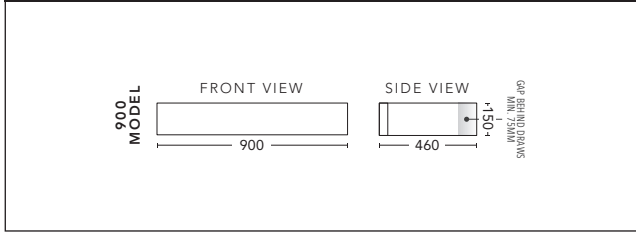

For Drawings and Pricing see page 46

Pulse 900 Wall Hung Cabinet in Gloss White. Shown with Solid Timber Top in Blackbutt and Focus 400 Gloss White Basin.  
**Vanity including Basin \$3195.**

Pulse 1200 Wall Hung Cabinet in Satin White. Shown with Caesarstone Top in Raw Concrete and Sleek 360 Gloss White Basin.  
**Vanity including Basin \$3305.**

## 900mm

CABINET WITH	PRODUCT CODE	RRP
20mm Caesarstone Top with Ceramic Above Counter Basin	P90CSW	\$2,975
20mm Evostone Top with Ceramic Above Counter Basin	P90EVW	\$2,975
12mm Corian Top with Ceramic Above Counter Basin	P90COW	\$2,975
33mm Solid Timber Top with Ceramic Above Counter Basin	P90STW	\$3,195
No Top	P90W	\$1,961