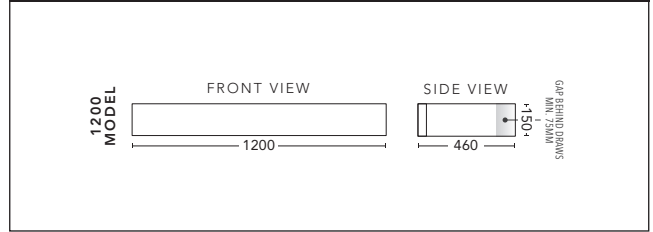

1200mm

CABINET WITH	PRODUCT CODE	RRP
20mm Caesarstone Top with Ceramic Above Counter Basin	P12CSW	$3,305
20mm Evostone Top with Ceramic Above Counter Basin	P12EVW	$3,305
12mm Corian Top with Ceramic Above Counter Basin	P12COW	$3,305
33mm Solid Timber Top with Ceramic Above Counter Basin	P12STW	$3,636
No Top	P12W	$2,192