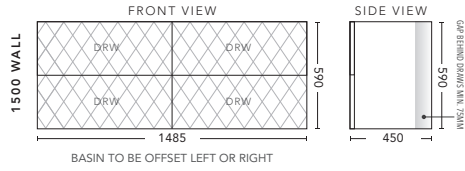

1500mm Single Bowl - WALL HUNG

CABINET WITH	PRODUCT CODE	RRP
Elite Polymarble Top, Rectangular Bowl	Q2P151ELW	$4,373
20mm Caesarstone Top with Ceramic Above Counter Basin	Q2P151CSW	$5,288
20mm Evostone Top with Ceramic Above Counter Basin	Q2P151EVW	$5,288
12mm Corian Top with Ceramic Above Counter Basin	Q2P151COW	$5,288
33mm Solid Timber Top with Ceramic Above Counter Basin	Q2P151STW	$5,949
No Top	Q2P151W	$3,444