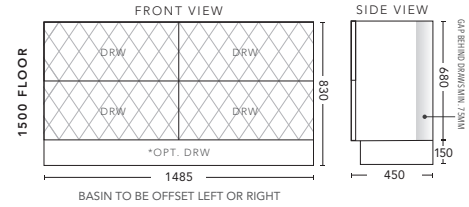

1500mm Single Bowl - FLOOR STANDING

CABINET WITH	PRODUCT CODE	RRP
Elite Polymarble Top, Rectangular Bowl	Q2P151ELF	$4,710
20mm Caesarstone Top with Ceramic Above Counter Basin	Q2P151CSF	$5,506
20mm Evostone Top with Ceramic Above Counter Basin	Q2P151EVF	$5,506
12mm Corian Top with Ceramic Above Counter Basin	Q2P151COF	$5,506
33mm Solid Timber Top with Ceramic Above Counter Basin	Q2P151STF	$6,167
No Top	Q2P151F	$3,694
*Smart Drawer Option (Requires 240mm Kicker) ADD	Q2P151SD	$632