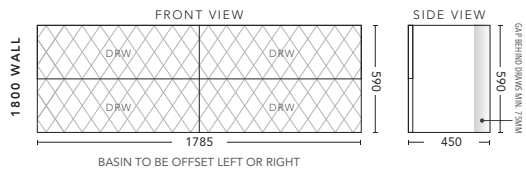

1800mm Single Bowl - WALL HUNG

CABINET WITH	PRODUCT CODE	RRP
Elite Polymarble Top, Rectangular Bowl	Q2P181ELW	$4,728
20mm Caesarstone Top with Ceramic Above Counter Basin	Q2P181CSW	$5,619
20mm Evostone Top with Ceramic Above Counter Basin	Q2P181EVW	$5,619
12mm Corian Top with Ceramic Above Counter Basin	Q2P181COW	$5,619
33mm Solid Timber Top with Ceramic Above Counter Basin	Q2P181STW	$6,280
No Top	Q2P181W	$3,675