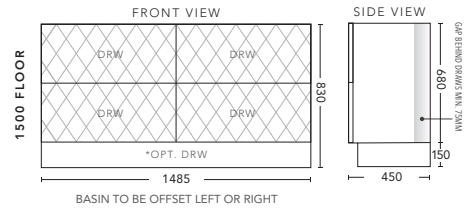

1500mm Double Bowl - FLOOR STANDING

CABINET WITH	PRODUCT CODE	RRP
Elite Polymarble Top, Rectangular Bowl	Q2P152ELF	$4,836
Premier Polymarble Top, Oval Bowl	Q2P152PRF	$4,836
20mm Caesarstone Top with Ceramic Above Counter Basin	Q2P152CSF	$5,731
20mm Evostone Top with Ceramic Above Counter Basin	Q2P152EVF	$5,731
12mm Corian Top with Ceramic Above Counter Basin	Q2P152COF	$5,731
33mm Solid Timber Top with Ceramic Above Counter Basin	Q2P152STF	$6,392
No Top	Q2P152F	$3,994
*Smart Drawer Option (Requires 240mm Kicker) ADD	Q2P152SD	$632