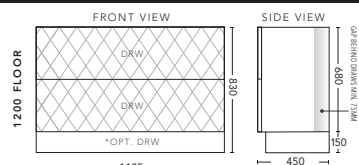

1200mm - FLOOR STANDING

CABINET WITH	PRODUCT CODE	RRP
Oxford Ceramic Top, Rectangular Bowl	Q2P12XF	$3,305
Elite Polymarble Top, Rectangular Bowl	Q2P12ELF	$3,305
Premier Polymarble Top, Oval Bowl	Q2P12PRF	$3,305
20mm Caesarstone Top with Ceramic Above Counter Basin	Q2P12CSF	$4,077
20mm Evostone Top with Ceramic Above Counter Basin	Q2P12EVF	$4,077
12mm Corian Top with Ceramic Above Counter Basin	Q2P12COF	$4,077
33mm Solid Timber Top with Ceramic Above Counter Basin	Q2P12STF	$4,628
No Top	Q2P12F	$3,001
*Smart Drawer Option (Requires 240mm Kicker) ADD	Q2P12SD	$403