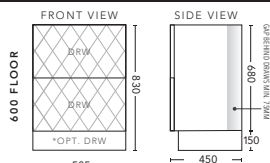

600mm - FLOOR STANDING

CABINET WITH	PRODUCT CODE	RRP
Oxford Ceramic Top, Rectangular Bowl	Q2P60XF	$2,423
Elite Polymarble Top, Rectangular Bowl	Q2P60ELF	$2,423
Premier Polymarble Top, Oval Bowl	Q2P60PRF	$2,423
20mm Caesarstone Top with Ceramic Above Counter Basin	Q2P60CSF	$3,073
20mm Evostone Top with Ceramic Above Counter Basin	Q2P60EVF	$3,073
12mm Corian Top with Ceramic Above Counter Basin	Q2P60COF	$3,073
33mm Solid Timber Top with Ceramic Above Counter Basin	Q2P60STF	$3,294
No Top	Q2P60F	$2,273
*Smart Drawer Option (Requires 240mm Kicker) ADD	Q2P60SD	$403