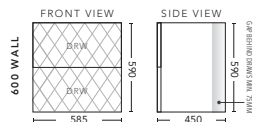

600mm - WALL HUNG

CABINET WITH	PRODUCT CODE	RRP
Oxford Ceramic Top, Rectangular Bowl	Q2P60XW	$2,192
Elite Polymarble Top, Rectangular Bowl	Q2P60ELW	$2,192
Premier Polymarble Top, Oval Bowl	Q2P60PRW	$2,192
20mm Caesarstone Top with Ceramic Above Counter Basin	Q2P60CSW	$2,864
20mm Evostone Top with Ceramic Above Counter Basin	Q2P60EVS	$2,864
12mm Corian Top with Ceramic Above Counter Basin	Q2P60COW	$2,864
33mm Solid Timber Top with Ceramic Above Counter Basin	Q2P60STW	$3,085
No Top	Q2P60W	$1,961