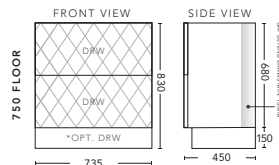

750mm - FLOOR STANDING

CABINET WITH	PRODUCT CODE	RRP
Oxford Ceramic Top, Rectangular Bowl	Q2P75XF	$2,631
Elite Polymarble Top, Rectangular Bowl	Q2P75ELF	$2,631
Premier Polymarble Top, Oval Bowl	Q2P75PRF	$2,631
20mm Caesarstone Top with Ceramic Above Counter Basin	Q2P75CSF	$3,288
20mm Evostone Top with Ceramic Above Counter Basin	Q2P75EVF	$3,288
12mm Corian Top with Ceramic Above Counter Basin	Q2P75COF	$3,288
33mm Solid Timber Top with Ceramic Above Counter Basin	Q2P75STF	$3,618
No Top	Q2P75F	$2,423
*Smart Drawer Option (Requires 240mm Kicker) ADD	Q2P75SD	$403