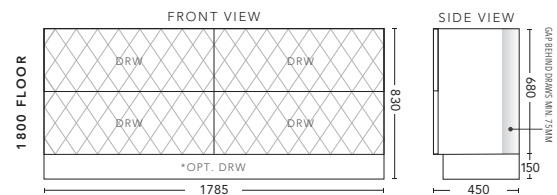

1800mm Double Bowl - FLOOR STANDING

CABINET WITH	PRODUCT CODE	RRP
Elite Polymarble Top, Rectangular Bowl	Q2P182ELF	$4,838
20mm Caesarstone Top with Ceramic Above Counter Basin	Q2P182CSF	$6,150
20mm Evostone Top with Ceramic Above Counter Basin	Q2P182EVF	$6,150
12mm Corian Top with Ceramic Above Counter Basin	Q2P182COF	$6,150
33mm Solid Timber Top with Ceramic Above Counter Basin	Q2P182STF	$6,613
No Top	Q2P182F	$4,156
*Smart Drawer Option (Requires 240mm Kicker) ADD	Q2P182SD	$632