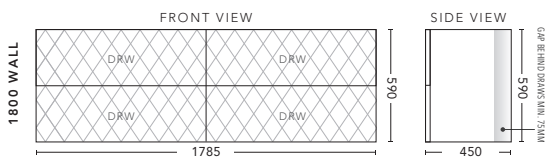

1800mm Double Bowl - WALL HUNG

CABINET WITH	PRODUCT CODE	RRP
Elite Polymarble Top, Rectangular Bowl	Q2P182ELW	$4,818
20mm Caesarstone Top with Ceramic Above Counter Basin	Q2P182CSW	$5,731
20mm Evostone Top with Ceramic Above Counter Basin	Q2P182EVW	$5,731
12mm Corian Top with Ceramic Above Counter Basin	Q2P182COW	$5,731
33mm Solid Timber Top with Ceramic Above Counter Basin	Q2P182STW	$6,392
No Top	Q2P182W	$3,791