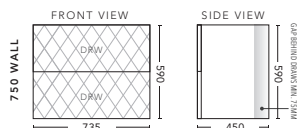

### 600mm - WALL HUNG

CABINET WITH	PRODUCT CODE	RRP
Oxford Ceramic Top, Rectangular Bowl	Q2P60XW	\$2,192
Elite Polymarble Top, Rectangular Bowl	Q2P60ELW	\$2,192
Premier Polymarble Top, Oval Bowl	Q2P60PRW	\$2,192
20mm Caesarstone Top with Ceramic Above Counter Basin	Q2P60CSW	\$2,864
20mm Evostone Top with Ceramic Above Counter Basin	Q2P60EVS	\$2,864
12mm Corian Top with Ceramic Above Counter Basin	Q2P60COW	\$2,864
33mm Solid Timber Top with Ceramic Above Counter Basin	Q2P60STW	\$3,085
No Top	Q2P60W	\$1,961

### 600mm - FLOOR STANDING

CABINET WITH	PRODUCT CODE	RRP
Oxford Ceramic Top, Rectangular Bowl	Q2P60XF	\$2,423
Elite Polymarble Top, Rectangular Bowl	Q2P60ELF	\$2,423
Premier Polymarble Top, Oval Bowl	Q2P60PRF	\$2,423
20mm Caesarstone Top with Ceramic Above Counter Basin	Q2P60CSF	\$3,073
20mm Evostone Top with Ceramic Above Counter Basin	Q2P60EVF	\$3,073
12mm Corian Top with Ceramic Above Counter Basin	Q2P60COF	\$3,073
33mm Solid Timber Top with Ceramic Above Counter Basin	Q2P60STF	\$3,294
No Top	Q2P60F	\$2,273
*Smart Drawer Option (Requires 240mm Kicker) <b>ADD</b>	Q2P60SD	\$403

### 750mm - WALL HUNG

CABINET WITH	PRODUCT CODE	RRP
Oxford Ceramic Top, Rectangular Bowl	Q2P75XW	\$2,465
Elite Polymarble Top, Rectangular Bowl	Q2P75ELW	\$2,465
Premier Polymarble Top, Oval Bowl	Q2P75PRW	\$2,465
20mm Caesarstone Top with Ceramic Above Counter Basin	Q2P75CSW	\$3,137
20mm Evostone Top with Ceramic Above Counter Basin	Q2P75EVS	\$3,137
12mm Corian Top with Ceramic Above Counter Basin	Q2P75COW	\$3,137
33mm Solid Timber Top with Ceramic Above Counter Basin	Q2P75STW	\$3,468
No Top	Q2P75W	\$2,075