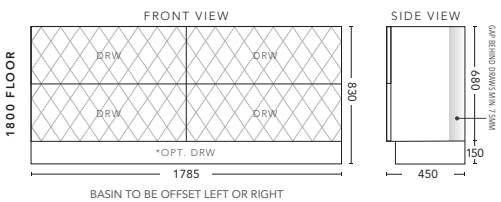

1800mm Single Bowl - FLOOR STANDING

CABINET WITH	PRODUCT CODE	RRP
Elite Polymarble Top, Rectangular Bowl	Q2P181ELF	$4,732
20mm Caesarstone Top with Ceramic Above Counter Basin	Q2P181CSF	$5,731
20mm Evostone Top with Ceramic Above Counter Basin	Q2P181EVF	$5,731
12mm Corian Top with Ceramic Above Counter Basin	Q2P181COF	$5,731
33mm Solid Timber Top with Ceramic Above Counter Basin	Q2P181STF	$6,392
No Top	Q2P181F	$4,040
*Smart Drawer Option (Requires 240mm Kicker) ADD	Q2P181SD	$632