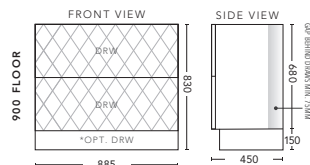

900mm - FLOOR STANDING

CABINET WITH	PRODUCT CODE	RRP
Oxford Ceramic Top, Rectangular Bowl	Q2P90XF	$2,900
Elite Polymarble Top, Rectangular Bowl	Q2P90ELF	$2,900
Premier Polymarble Top, Oval Bowl	Q2P90PRF	$2,900
20mm Caesarstone Top with Ceramic Above Counter Basin	Q2P90CSF	$3,636
20mm Evostone Top with Ceramic Above Counter Basin	Q2P90EVF	$3,636
12mm Corian Top with Ceramic Above Counter Basin	Q2P90COF	$3,636
33mm Solid Timber Top with Ceramic Above Counter Basin	Q2P90STF	$4,187
No Top	Q2P90F	$2,539
*Smart Drawer Option (Requires 240mm Kicker) ADD	Q2P90SD	$403