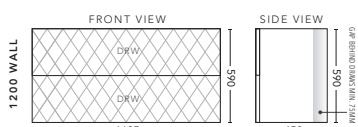

1200mm - WALL HUNG

CABINET WITH	PRODUCT CODE	RRP
Oxford Ceramic Top, Rectangular Bowl	Q2P12XW	$3,191
Elite Polymarble Top, Rectangular Bowl	Q2P12ELW	$3,191
Premier Polymarble Top, Oval Bowl	Q2P12PRW	$3,191
20mm Caesarstone Top with Ceramic Above Counter Basin	Q2P12CSW	$3,899
20mm Evostone Top with Ceramic Above Counter Basin	Q2P12EVS	$3,899
12mm Corian Top with Ceramic Above Counter Basin	Q2P12COW	$3,899
33mm Solid Timber Top with Ceramic Above Counter Basin	Q2P12STW	$4,560
No Top	Q2P12W	$2,765