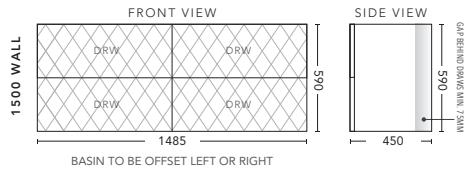

1500mm Double Bowl - WALL HUNG

CABINET WITH	PRODUCT CODE	RRP
Elite Polymarble Top, Rectangular Bowl	Q2P152ELW	$4,719
Premier Polymarble Top, Oval Bowl	Q2P152PRW	$4,719
20mm Caesarstone Top with Ceramic Above Counter Basin	Q2P152CSW	$5,510
20mm Evostone Top with Ceramic Above Counter Basin	Q2P152EVW	$5,510
12mm Corian Top with Ceramic Above Counter Basin	Q2P152COW	$5,510
33mm Solid Timber Top with Ceramic Above Counter Basin	Q2P152STW	$6,172
No Top	Q2P152W	$3,694