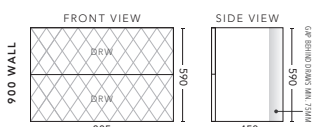

900mm - WALL HUNG

CABINET WITH	PRODUCT CODE	RRP
Oxford Ceramic Top, Rectangular Bowl	Q2P90XW	$2,747
Elite Polymarble Top, Rectangular Bowl	Q2P90ELW	$2,747
Premier Polymarble Top, Oval Bowl	Q2P90PRW	$2,747
20mm Caesarstone Top with Ceramic Above Counter Basin	Q2P90CSW	$3,508
20mm Evostone Top with Ceramic Above Counter Basin	Q2P90EVS	$3,508
12mm Corian Top with Ceramic Above Counter Basin	Q2P90COW	$3,508
33mm Solid Timber Top with Ceramic Above Counter Basin	Q2P90STW	$4,031
No Top	Q2P90W	$2,308