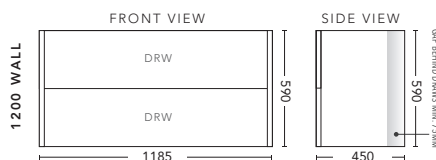

1200mm - WALL HUNG

TIMBER VENEER CABINET WITH	PRODUCT CODE	RRP
Oxford Ceramic Top, Rectangular Bowl	S2P120XW	$3,547
Elite Polymarble Top, Rectangular Bowl	S2P12ELW	$3,547
Premier Polymarble Top, Oval Bowl	S2P12PRW	$3,547
20mm Caesarstone Top with Ceramic Above Counter Basin	S2P12CSW	$4,093
20mm Evostone Top with Ceramic Above Counter Basin	S2P12EVW	$4,093
12mm Corian Top with Ceramic Above Counter Basin	S2P12COW	$4,093
33mm Solid Timber Top with Ceramic Above Counter Basin	S2P12STW	$4,597
No Top	S2P12W	$3,289