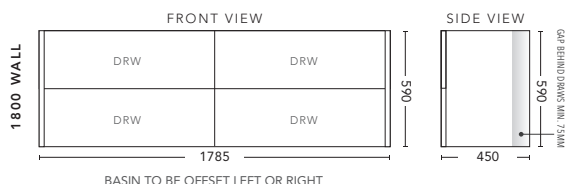

1800mm - Single Bowl - WALL HUNG

TIMBER VENEER CABINET WITH	PRODUCT CODE	RRP
Elite Polymarble Top, Rectangular Bowl	S2P181ELW	$5,015
20mm Caesarstone Top with Ceramic Above Counter Basin	S2P181CSW	$5,540
20mm Evostone Top with Ceramic Above Counter Basin	S2P181EVW	$5,540
12mm Corian Top with Ceramic Above Counter Basin	S2P181COW	$5,540
33mm Solid Timber Top with Ceramic Above Counter Basin	S2P181STW	$6,086
No Top	S2P181W	$4,490