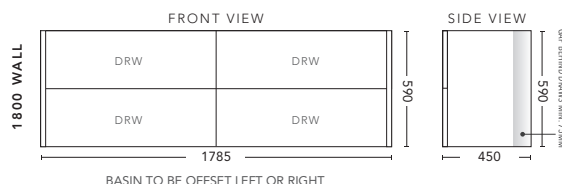

## 1500mm - Single Bowl - WALL HUNG

TIMBER VENEER CABINET WITH	PRODUCT CODE	RRP
Elite Polymarble Top, Rectangular Bowl	S2P151ELW	\$4,723
20mm Caesarstone Top with Ceramic Above Counter Basin	S2P151CSW	\$5,172
20mm Evostone Top with Ceramic Above Counter Basin	S2P151EVW	\$5,172
12mm Corian Top with Ceramic Above Counter Basin	S2P151COW	\$5,172
33mm Solid Timber Top with Ceramic Above Counter Basin	S2P151STW	\$5,771
No Top	S2P151W	\$4,198

## 1500mm - Double Bowl - WALL HUNG

TIMBER VENEER CABINET WITH	PRODUCT CODE	RRP
Elite Polymarble Top, Rectangular Bowl	S2P152ELW	\$4,723
Premier Polymarble Top, Oval Bowl	S2P152PRW	\$4,723
20mm Caesarstone Top with Ceramic Above Counter Basin	S2P152CSW	\$5,382
20mm Evostone Top with Ceramic Above Counter Basin	S2P152EVW	\$5,382
12mm Corian Top with Ceramic Above Counter Basin	S2P152COW	\$5,382
33mm Solid Timber Top with Ceramic Above Counter Basin	S2P152STW	\$5,981
No Top	S2P152W	\$4,198

## 1800mm - Single Bowl - WALL HUNG

TIMBER VENEER CABINET WITH	PRODUCT CODE	RRP
Elite Polymarble Top, Rectangular Bowl	S2P181ELW	\$5,015
20mm Caesarstone Top with Ceramic Above Counter Basin	S2P181CSW	\$5,540
20mm Evostone Top with Ceramic Above Counter Basin	S2P181EVW	\$5,540
12mm Corian Top with Ceramic Above Counter Basin	S2P181COW	\$5,540
33mm Solid Timber Top with Ceramic Above Counter Basin	S2P181STW	\$6,086
No Top	S2P181W	\$4,490

## 1800mm - Double Bowl - WALL HUNG

TIMBER VENEER CABINET WITH	PRODUCT CODE	RRP
Elite Polymarble Top, Rectangular Bowl	S2P182ELW	\$5,015
20mm Caesarstone Top with Ceramic Above Counter Basin	S2P182CSW	\$5,750
20mm Evostone Top with Ceramic Above Counter Basin	S2P182EVW	\$5,750
12mm Corian Top with Ceramic Above Counter Basin	S2P182COW	\$5,750
33mm Solid Timber Top with Ceramic Above Counter Basin	S2P182STW	\$6,296
No Top	S2P182W	\$4,490