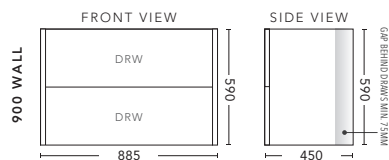

For Drawings and Pricing see page 49

Shades 900 Wall Hung Cabinet with Peak Pattern in White Satin with Lip Pull Handles in Black. Shown with Corian Top in Glacier White with Focus 400 Basin and Round 800mm LED Mirror.

Vanity including Basin \$3673, LED Mirror \$619.

Shades 1200 Wall Hung Cabinet with Rustic Pattern in White Satin with Lip Pull Handles in stainless steel. Shown with Caesarstone Top in White Attica with Cirque 360 Matt White Basin and Curve 400 Mirrored Shaving Cabinet above.

Vanity including Basin \$4093,  
Shaving Cabinet with matching Black interior \$1186.

Shades 1500 Wall Hung Cabinet with Ripple Pattern in White satin with Finger Pull Handles. Shown with Caesarstone Top in Pure White with 2 x Cirque 360 Matt Black Basins and 2 x Arc 400 Mirrored Shaving Cabinets above.

## 900mm - WALL HUNG

TIMBER VENEER CABINET WITH	PRODUCT CODE	RRP
Oxford Ceramic Top, Rectangular Bowl	S2P90XW	\$3,030
Elite Polymarble Top, Rectangular Bowl	S2P90ELW	\$3,030
Premier Polymarble Top, Oval Bowl	S2P90PRW	\$3,030
20mm Caesarstone Top with Ceramic Above Counter Basin	S2P90CSW	\$3,673
20mm Evostone Top with Ceramic Above Counter Basin	S2P90EVW	\$3,673
12mm Corian Top with Ceramic Above Counter Basin	S2P90COW	\$3,673
33mm Solid Timber Top with Ceramic Above Counter Basin	S2P90STW	\$4,080
No Top	S2P90W	\$2,814