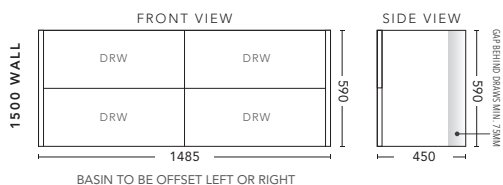

1500mm - Single Bowl - WALL HUNG

TIMBER VENEER CABINET WITH	PRODUCT CODE	RRP
Elite Polymarble Top, Rectangular Bowl	S2P151ELW	$4,723
20mm Caesarstone Top with Ceramic Above Counter Basin	S2P151CSW	$5,172
20mm Evostone Top with Ceramic Above Counter Basin	S2P151EVW	$5,172
12mm Corian Top with Ceramic Above Counter Basin	S2P151COW	$5,172
33mm Solid Timber Top with Ceramic Above Counter Basin	S2P151STW	$5,771
No Top	S2P151W	$4,198