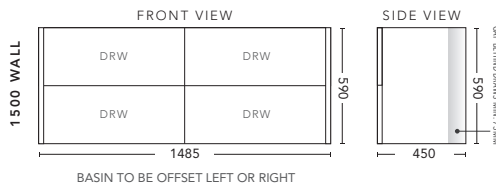

## 900mm - WALL HUNG

TIMBER VENEER CABINET WITH	PRODUCT CODE	RRP
Oxford Ceramic Top, Rectangular Bowl	S2P90XW	\$3,030
Elite Polymarble Top, Rectangular Bowl	S2P90ELW	\$3,030
Premier Polymarble Top, Oval Bowl	S2P90PRW	\$3,030
20mm Caesarstone Top with Ceramic Above Counter Basin	S2P90CSW	\$3,673
20mm Evostone Top with Ceramic Above Counter Basin	S2P90EVW	\$3,673
12mm Corian Top with Ceramic Above Counter Basin	S2P90COW	\$3,673
33mm Solid Timber Top with Ceramic Above Counter Basin	S2P90STW	\$4,080
No Top	S2P90W	\$2,814

## 1200mm - WALL HUNG

TIMBER VENEER CABINET WITH	PRODUCT CODE	RRP
Oxford Ceramic Top, Rectangular Bowl	S2P120XW	\$3,547
Elite Polymarble Top, Rectangular Bowl	S2P12ELW	\$3,547
Premier Polymarble Top, Oval Bowl	S2P12PRW	\$3,547
20mm Caesarstone Top with Ceramic Above Counter Basin	S2P12CSW	\$4,093
20mm Evostone Top with Ceramic Above Counter Basin	S2P12EVW	\$4,093
12mm Corian Top with Ceramic Above Counter Basin	S2P12COW	\$4,093
33mm Solid Timber Top with Ceramic Above Counter Basin	S2P12STW	\$4,597
No Top	S2P12W	\$3,289

## 1500mm - Single Bowl - WALL HUNG

TIMBER VENEER CABINET WITH	PRODUCT CODE	RRP
Elite Polymarble Top, Rectangular Bowl	S2P151ELW	\$4,723
20mm Caesarstone Top with Ceramic Above Counter Basin	S2P151CSW	\$5,172
20mm Evostone Top with Ceramic Above Counter Basin	S2P151EVW	\$5,172
12mm Corian Top with Ceramic Above Counter Basin	S2P151COW	\$5,172
33mm Solid Timber Top with Ceramic Above Counter Basin	S2P151STW	\$5,771
No Top	S2P151W	\$4,198

## 1500mm - Double Bowl - WALL HUNG

TIMBER VENEER CABINET WITH	PRODUCT CODE	RRP
Elite Polymarble Top, Rectangular Bowl	S2P152ELW	\$4,723
Premier Polymarble Top, Oval Bowl	S2P152PRW	\$4,723
20mm Caesarstone Top with Ceramic Above Counter Basin	S2P152CSW	\$5,382
20mm Evostone Top with Ceramic Above Counter Basin	S2P152EVW	\$5,382
12mm Corian Top with Ceramic Above Counter Basin	S2P152COW	\$5,382
33mm Solid Timber Top with Ceramic Above Counter Basin	S2P152STW	\$5,981
No Top	S2P152W	\$4,198