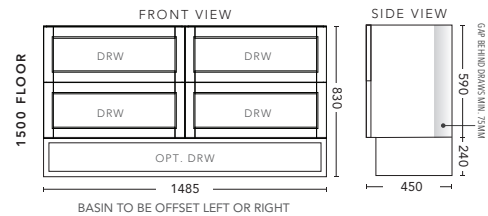

1500mm Single Bowl - FLOOR STANDING - ALL DRAWER

ALL DRAWER CABINET WITH	PRODUCT CODE	RRP
Elite Polymarble Top, Rectangular Bowl	NAD151ELW	$3,032
12mm Corian Top with Ceramic Above Counter Basin	NAD151COW	$3,599
20mm Caesarstone Top with Ceramic Above Counter Basin	NAD151CSW	$3,599
33mm Solid Timber Top with Ceramic Above Counter Basin	NAD151STW	$4,334
No Top	NAD151W	$2,528

ALL DRAWER CABINET WITH	PRODUCT CODE	RRP
Elite Polymarble Top, Rectangular Bowl	NAD151ELF	$3,253
12mm Corian Top with Ceramic Above Counter Basin	NAD151COF	$3,872
20mm Caesarstone Top with Ceramic Above Counter Basin	NAD151CSF	$3,872
33mm Solid Timber Top with Ceramic Above Counter Basin	NAD151STF	$4,607
No Top	NAD151F	$2,847
Smart Drawer Option - ADD	NAD151SD	$602