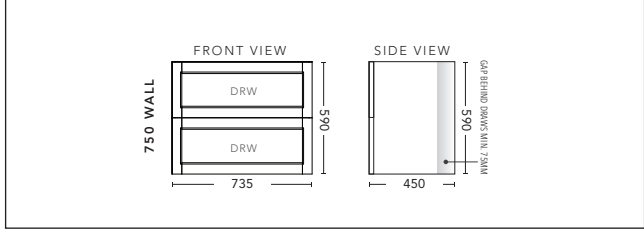

750mm - WALL HUNG - ALL DRAWER

ALL DRAWER CABINET WITH	PRODUCT CODE	RRP
Oxford Ceramic Top, Rectangular Bowl	NAD75OXW	$1,888
Elite Polymarble Top, Rectangular Bowl	NAD75ELW	$1,888
Premier Polymarble Top, Oval Bowl	NAD75PRW	$1,888
12mm Corian Top with Ceramic Above Counter Basin	NAD75COW	$2,335
20mm Caesarstone Top with Ceramic Above Counter Basin	NAD75CSW	$2,335
33mm Solid Timber Top with Ceramic Above Counter Basin	NAD75STW	$2,860
No Top	NAD75W	$1,758