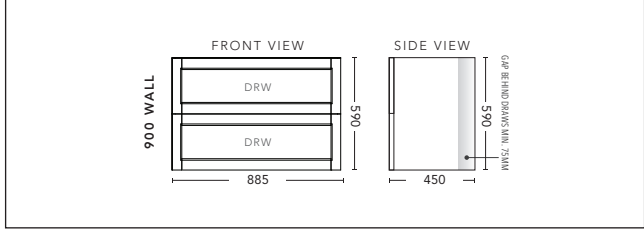

900mm - WALL HUNG - ALL DRAWER

ALL DRAWER CABINET WITH	PRODUCT CODE	RRP
Oxford Ceramic Top, Rectangular Bowl	NAD90OXW	$1,989
Elite Polymarble Top, Rectangular Bowl	NAD90ELW	$1,989
Premier Polymarble Top, Oval Bowl	NAD90PRW	$1,989
12mm Corian Top with Ceramic Above Counter Basin	NAD90COW	$2,623
20mm Caesarstone Top with Ceramic Above Counter Basin	NAD90CSW	$2,623
33mm Solid Timber Top with Ceramic Above Counter Basin	NAD90STW	$2,816
No Top	NAD90W	$1,753