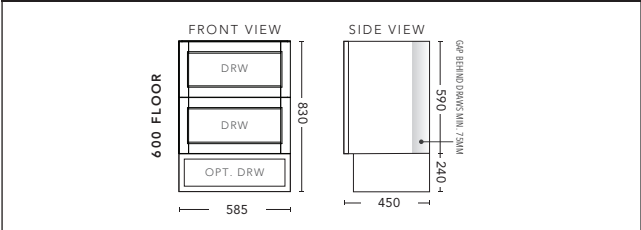

600mm - FLOOR STANDING - ALL DRAWER

ALL DRAWER CABINET WITH	PRODUCT CODE	RRP
Oxford Ceramic Top, Rectangular Bowl	NAD60OXF	$1,945
Elite Polymarble Top, Rectangular Bowl	NAD60ELF	$1,945
Premier Polymarble Top, Oval Bowl	NAD60PRF	$1,945
12mm Corian Top with Ceramic Above Counter Basin	NAD60COF	$2,360
20mm Caesarstone Top with Ceramic Above Counter Basin	NAD60CSF	$2,360
33mm Solid Timber Top with Ceramic Above Counter Basin	NAD60STF	$2,780
No Top	NAD60F	$1,758
Smart Drawer Option - ADD	NAD60SD	$384