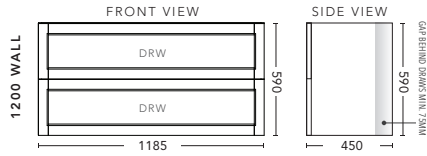

1200mm - WALL HUNG - ALL DRAWER