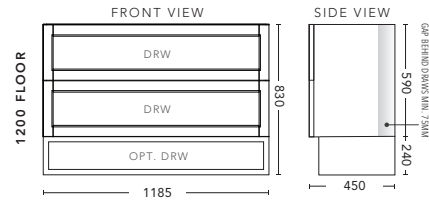

900mm - WALL HUNG - ALL DRAWER

| ALL DRAWER CABINET WITH | PRODUCT CODE | RRP |
|--|--------------|---------|
| Oxford Ceramic Top, Rectangular Bowl | NAD90OXW | \$1,989 |
| Elite Polymarble Top, Rectangular Bowl | NAD90ELW | \$1,989 |
| Premier Polymarble Top, Oval Bowl | NAD90PRW | \$1,989 |
| 12mm Corian Top with Ceramic Above Counter Basin | NAD90COW | \$2,623 |
| 20mm Caesarstone Top with Ceramic Above Counter Basin | NAD90CSW | \$2,623 |
| 33mm Solid Timber Top with Ceramic Above Counter Basin | NAD90STW | \$2,816 |
| No Top | NAD90W | \$1,753 |

900mm - FLOOR STANDING - ALL DRAWER

| ALL DRAWER CABINET WITH | PRODUCT CODE | RRP |
|--|--------------|---------|
| Oxford Ceramic Top, Rectangular Bowl | NAD90OXF | \$2,098 |
| Elite Polymarble Top, Rectangular Bowl | NAD90ELF | \$2,098 |
| Premier Polymarble Top, Oval Bowl | NAD90PRF | \$2,098 |
| 12mm Corian Top with Ceramic Above Counter Basin | NAD90COF | \$2,705 |
| 20mm Caesarstone Top with Ceramic Above Counter Basin | NAD90CSF | \$2,705 |
| 33mm Solid Timber Top with Ceramic Above Counter Basin | NAD90STF | \$3,335 |
| No Top | NAD90F | \$1,932 |
| Smart Drawer Option - ADD | NAD90SD | \$384 |

1200mm - WALL HUNG - ALL DRAWER

1200mm - FLOOR STANDING - ALL DRAWER

| ALL DRAWER CABINET WITH | PRODUCT CODE | RRP |
|--|--------------|---------|
| Oxford Ceramic Top, Rectangular Bowl | NAD12OXW | \$2,413 |
| Elite Polymarble Top, Rectangular Bowl | NAD12ELW | \$2,413 |
| Premier Polymarble Top, Oval Bowl | NAD12PRW | \$2,413 |
| 12mm Corian Top with Ceramic Above Counter Basin | NAD12COW | \$3,032 |
| 20mm Caesarstone Top with Ceramic Above Counter Basin | NAD12CSW | \$3,032 |
| 33mm Solid Timber Top with Ceramic Above Counter Basin | NAD12STW | \$3,662 |
| No Top | NAD12W | \$2,180 |