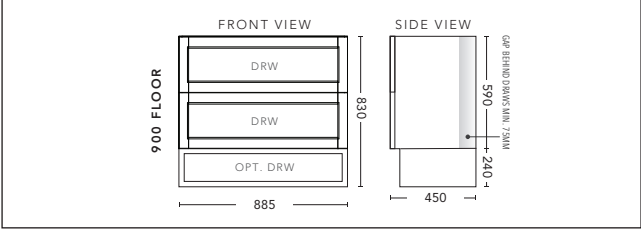

900mm - FLOOR STANDING - ALL DRAWER

ALL DRAWER CABINET WITH	PRODUCT CODE	RRP
Oxford Ceramic Top, Rectangular Bowl	NAD90OXF	$2,098
Elite Polymarble Top, Rectangular Bowl	NAD90ELF	$2,098
Premier Polymarble Top, Oval Bowl	NAD90PRF	$2,098
12mm Corian Top with Ceramic Above Counter Basin	NAD90COF	$2,705
20mm Caesarstone Top with Ceramic Above Counter Basin	NAD90CSF	$2,705
33mm Solid Timber Top with Ceramic Above Counter Basin	NAD90STF	$3,335
No Top	NAD90F	$1,932
Smart Drawer Option - ADD	NAD90SD	$384