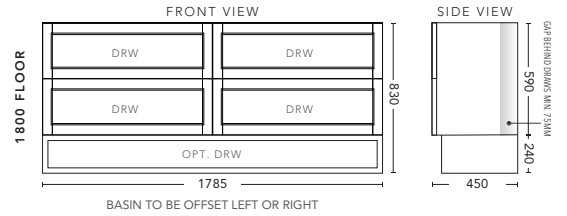

NOW (ALL DRAWER)

NOW
(ALL DRAWER)

1800mm Single Bowl - WALL HUNG - ALL DRAWER

| ALL DRAWER CABINET WITH | PRODUCT CODE | RRP |
|--|--------------|---------|
| Elite Polymarble Top, Rectangular Bowl | NAD181ELW | \$3,429 |
| 12mm Corian Top with Ceramic Above Counter Basin | NAD181COW | \$4,158 |
| 20mm Caesarstone Top with Ceramic Above Counter Basin | NAD181CSW | \$4,158 |
| 33mm Solid Timber Top with Ceramic Above Counter Basin | NAD181STW | \$4,893 |
| No Top | NAD181W | \$2,856 |

1800mm Single Bowl - FLOOR STANDING - ALL DRAWER

| ALL DRAWER CABINET WITH | PRODUCT CODE | RRP |
|--|--------------|---------|
| Elite Polymarble Top, Rectangular Bowl | NAD181ELF | \$3,620 |
| 12mm Corian Top with Ceramic Above Counter Basin | NAD181COF | \$4,198 |
| 20mm Caesarstone Top with Ceramic Above Counter Basin | NAD181CSF | \$4,198 |
| 33mm Solid Timber Top with Ceramic Above Counter Basin | NAD181STF | \$4,933 |
| No Top | NAD181F | \$3,289 |
| Smart Drawer Option - ADD | NAD181SD | \$602 |

1800mm Double Bowl - WALL HUNG - ALL DRAWER

| ALL DRAWER CABINET WITH | PRODUCT CODE | RRP |
|--|--------------|---------|
| Elite Polymarble Top, Rectangular Bowl | NAD182ELW | \$3,620 |
| 12mm Corian Top with Ceramic Above Counter Basin | NAD182COW | \$4,292 |
| 20mm Caesarstone Top with Ceramic Above Counter Basin | NAD182CSW | \$4,292 |
| 33mm Solid Timber Top with Ceramic Above Counter Basin | NAD182STW | \$5,027 |
| No Top | NAD182W | \$2,847 |