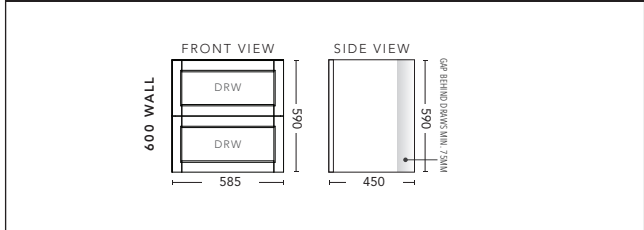

NOW (ALL DRAWER)

600mm - WALL HUNG - ALL DRAWER

ALL DRAWER CABINET WITH	PRODUCT CODE	RRP
Oxford Ceramic Top, Rectangular Bowl	NAD60OXW	$1,856
Elite Polymarble Top, Rectangular Bowl	NAD60ELW	$1,856
Premier Polymarble Top, Oval Bowl	NAD60PRW	$1,856
12mm Corian Top with Ceramic Above Counter Basin	NAD60COW	$2,203
20mm Caesarstone Top with Ceramic Above Counter Basin	NAD60CSW	$2,203
33mm Solid Timber Top with Ceramic Above Counter Basin	NAD60STW	$2,244
No Top	NAD60W	$1,520