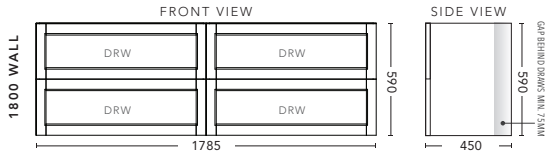

1800mm Double Bowl - WALL HUNG - ALL DRAWER

ALL DRAWER CABINET WITH	PRODUCT CODE	RRP
Elite Polymarble Top, Rectangular Bowl	NAD182ELW	$3,620
12mm Corian Top with Ceramic Above Counter Basin	NAD182COW	$4,292
20mm Caesarstone Top with Ceramic Above Counter Basin	NAD182CSW	$4,292
33mm Solid Timber Top with Ceramic Above Counter Basin	NAD182STW	$5,027
No Top	NAD182W	$2,847