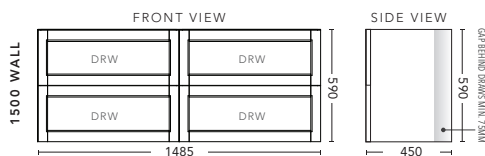

1500mm Double Bowl - WALL HUNG - ALL DRAWER