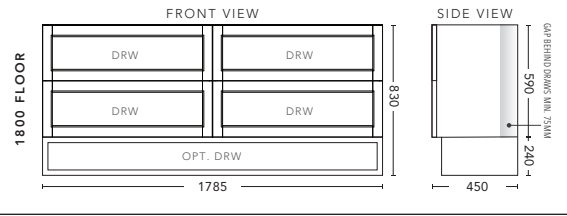

1800mm Double Bowl - FLOOR STANDING - ALL DRAWER

ALL DRAWER CABINET WITH	PRODUCT CODE	RRP
Elite Polymarble Top, Rectangular Bowl	NAD182ELF	$3,830
12mm Corian Top with Ceramic Above Counter Basin	NAD182COF	$4,484
20mm Caesarstone Top with Ceramic Above Counter Basin	NAD182CSF	$4,484
33mm Solid Timber Top with Ceramic Above Counter Basin	NAD182STF	$5,219
No Top	NAD182F	$3,133
Smart Drawer Option - ADD	NAD182SD	$602