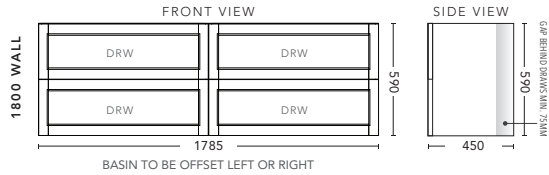

NOW
(ALL DRAWER)

1800mm Single Bowl - WALL HUNG - ALL DRAWER

ALL DRAWER CABINET WITH	PRODUCT CODE	RRP
Elite Polymarble Top, Rectangular Bowl	NAD181ELW	$3,429
12mm Corian Top with Ceramic Above Counter Basin	NAD181COW	$4,158
20mm Caesarstone Top with Ceramic Above Counter Basin	NAD181CSW	$4,158
33mm Solid Timber Top with Ceramic Above Counter Basin	NAD181STW	$4,893
No Top	NAD181W	$2,856