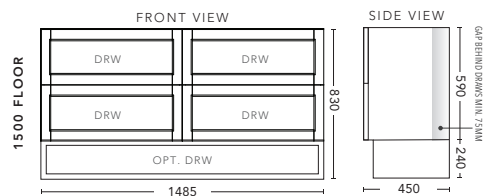

1500mm Double Bowl - FLOOR STANDING - ALL DRAWER

ALL DRAWER CABINET WITH	PRODUCT CODE	RRP
Elite Polymarble Top, Rectangular Bowl	NAD152ELW	$3,379
Premier Polymarble Top, Oval Bowl	NAD152PRW	$3,379
12mm Corian Top with Ceramic Above Counter Basin	NAD152COW	$3,935
20mm Caesarstone Top with Ceramic Above Counter Basin	NAD152CSW	$3,935
33mm Solid Timber Top with Ceramic Above Counter Basin	NAD152STW	$4,670
No Top	NAD152W	$2,528

ALL DRAWER CABINET WITH	PRODUCT CODE	RRP
Elite Polymarble Top, Rectangular Bowl	NAD152ELF	$3,505
Premier Polymarble Top, Oval Bowl	NAD152PRF	$3,505
12mm Corian Top with Ceramic Above Counter Basin	NAD152COF	$4,093
20mm Caesarstone Top with Ceramic Above Counter Basin	NAD152CSF	$4,093
33mm Solid Timber Top with Ceramic Above Counter Basin	NAD152STF	$4,828
No Top	NAD152F	$2,847
Smart Drawer Option - ADD	NAD152SD	$602

NOW (ALL DRAWER)