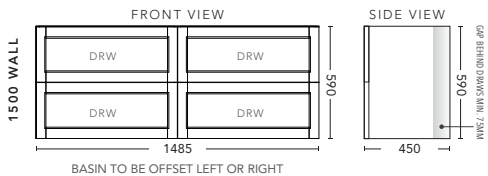

1500mm Single Bowl - WALL HUNG - ALL DRAWER