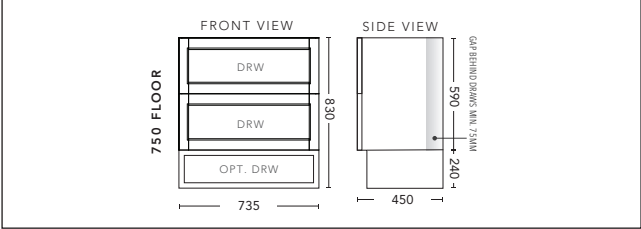

750mm - FLOOR STANDING - ALL DRAWER

ALL DRAWER CABINET WITH	PRODUCT CODE	RRP
Oxford Ceramic Top, Rectangular Bowl	NAD75OXF	$2,045
Elite Polymarble Top, Rectangular Bowl	NAD75ELF	$2,045
Premier Polymarble Top, Oval Bowl	NAD75PRF	$2,045
12mm Corian Top with Ceramic Above Counter Basin	NAD75COF	$2,675
20mm Caesarstone Top with Ceramic Above Counter Basin	NAD75CSF	$2,675
33mm Solid Timber Top with Ceramic Above Counter Basin	NAD75STF	$3,200
No Top	NAD75F	$1,758
Smart Drawer Option - ADD	NAD75SD	$384