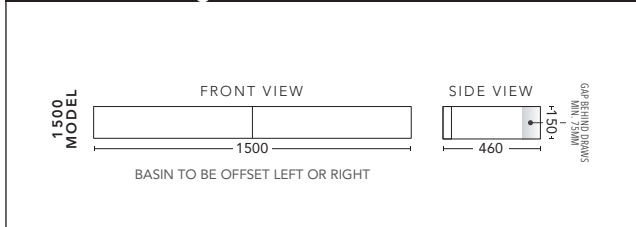

1500mm - Single Bowl

CABINET WITH	PRODUCT CODE	RRP
12mm Corian Top with Ceramic Above Counter Basin	P151COW	$4,124
20mm Caesarstone Top with Ceramic Above Counter Basin	P151CSW	$4,124
33mm Solid Timber Top with Ceramic Above Counter Basin	P151STW	$4,544
No Top	P151W	$2,827