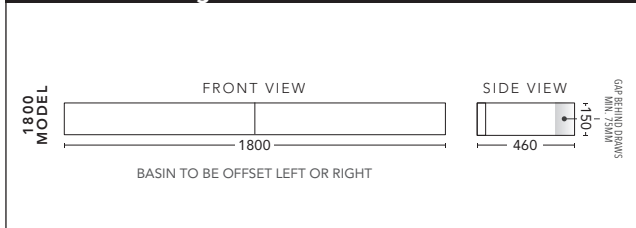

1800mm - Single Bowl

CABINET WITH	PRODUCT CODE	RRP
12mm Corian Top with Ceramic Above Counter Basin	P181COW	$4,498
20mm Caesarstone Top with Ceramic Above Counter Basin	P181CSW	$4,498
33mm Solid Timber Top with Ceramic Above Counter Basin	P181STW	$5,027
No Top	P181W	$3,188