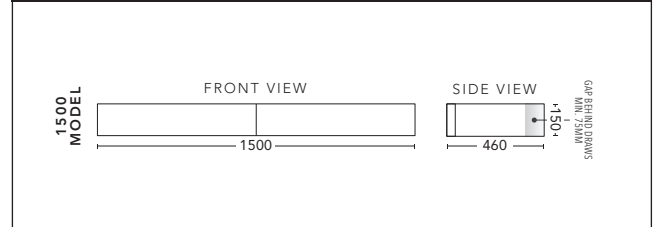

1500mm - Double Bowl

CABINET WITH	PRODUCT CODE	RRP
12mm Corian Top with Ceramic Above Counter Basin	P152COW	$4,198
20mm Caesarstone Top with Ceramic Above Counter Basin	P152CSW	$4,198
33mm Solid Timber Top with Ceramic Above Counter Basin	P152STW	$4,618
No Top	P152W	$2,827