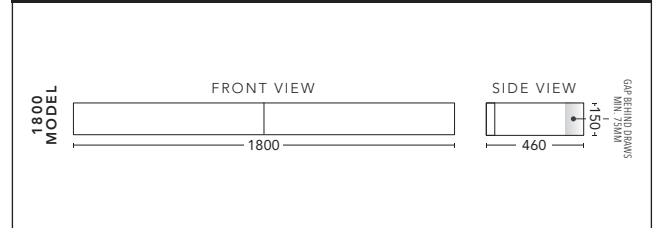

1500mm - Single Bowl

CABINET WITH	PRODUCT CODE	RRP
12mm Corian Top with Ceramic Above Counter Basin	P151COW	\$4,124
20mm Caesarstone Top with Ceramic Above Counter Basin	P151CSW	\$4,124
33mm Solid Timber Top with Ceramic Above Counter Basin	P151STW	\$4,544
No Top	P151W	\$2,827

1500mm - Double Bowl

CABINET WITH	PRODUCT CODE	RRP
12mm Corian Top with Ceramic Above Counter Basin	P152COW	\$4,198
20mm Caesarstone Top with Ceramic Above Counter Basin	P152CSW	\$4,198
33mm Solid Timber Top with Ceramic Above Counter Basin	P152STW	\$4,618
No Top	P152W	\$2,827

1800mm - Single Bowl

CABINET WITH	PRODUCT CODE	RRP
12mm Corian Top with Ceramic Above Counter Basin	P181COW	\$4,498
20mm Caesarstone Top with Ceramic Above Counter Basin	P181CSW	\$4,498
33mm Solid Timber Top with Ceramic Above Counter Basin	P181STW	\$5,027
No Top	P181W	\$3,188

1800mm - Double Bowl

CABINET WITH	PRODUCT CODE	RRP
12mm Corian Top with Ceramic Above Counter Basin	P182COW	\$4,706
20mm Caesarstone Top with Ceramic Above Counter Basin	P182CSW	\$4,706
33mm Solid Timber Top with Ceramic Above Counter Basin	P182STW	\$5,231
No Top	P182W	\$3,188