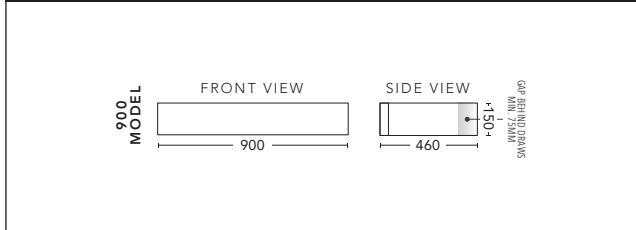

For Drawings and Pricing see page 44

Pulse 900 Wall Hung Cabinet in Gloss White. Shown with Solid Timber Top in Blackbutt and Focus 400 Gloss White Basin.
Vanity including Basin \$3043.

Pulse 1200 Wall Hung Cabinet in Satin White. Shown with Caesarstone Top in Raw Concrete and Sleek 360 Gloss White Basin.
Vanity including Basin \$3148.

900mm

CABINET WITH	PRODUCT CODE	RRP
12mm Corian Top with Ceramic Above Counter Basin	P90COW	\$2,833
20mm Caesarstone Top with Ceramic Above Counter Basin	P90CSW	\$2,833
33mm Solid Timber Top with Ceramic Above Counter Basin	P90STW	\$3,043
No Top	P90W	\$1,868

1200mm

CABINET WITH	PRODUCT CODE	RRP
12mm Corian Top with Ceramic Above Counter Basin	P12COW	\$3,148
20mm Caesarstone Top with Ceramic Above Counter Basin	P12CSW	\$3,148
33mm Solid Timber Top with Ceramic Above Counter Basin	P12STW	\$3,463
No Top	P12W	\$2,088