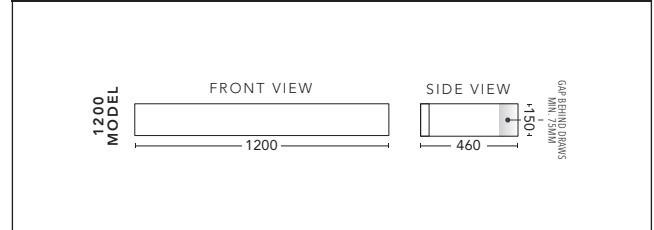

For Drawings and Pricing see page 44

Pulse 900 Wall Hung Cabinet in Gloss White. Shown with Solid Timber Top in Blackbutt and Focus 400 Gloss White Basin.
Vanity including Basin \$3043.

Pulse 1200 Wall Hung Cabinet in Satin White. Shown with Caesarstone Top in Raw Concrete and Sleek 360 Gloss White Basin.
Vanity including Basin \$3148.

900mm

CABINET WITH	PRODUCT CODE	RRP
12mm Corian Top with Ceramic Above Counter Basin	P90COW	\$2,833
20mm Caesarstone Top with Ceramic Above Counter Basin	P90CSW	\$2,833
33mm Solid Timber Top with Ceramic Above Counter Basin	P90STW	\$3,043
No Top	P90W	\$1,868

1200mm

CABINET WITH	PRODUCT CODE	RRP
12mm Corian Top with Ceramic Above Counter Basin	P12COW	\$3,148
20mm Caesarstone Top with Ceramic Above Counter Basin	P12CSW	\$3,148
33mm Solid Timber Top with Ceramic Above Counter Basin	P12STW	\$3,463
No Top	P12W	\$2,088

1800mm - Double Bowl

CABINET WITH	PRODUCT CODE	RRP
12mm Corian Top with Ceramic Above Counter Basin	P182COW	\$4,706
20mm Caesarstone Top with Ceramic Above Counter Basin	P182CSW	\$4,706
33mm Solid Timber Top with Ceramic Above Counter Basin	P182STW	\$5,231
No Top	P182W	\$3,188