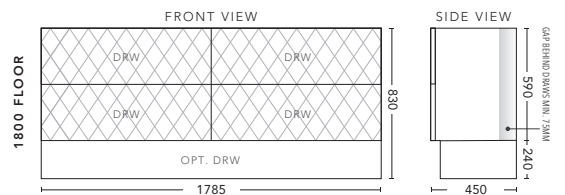

1800mm Single Bowl - WALL HUNG

CABINET WITH	PRODUCT CODE	RRP
Elite Polymarble Top, Rectangular Bowl	Q2P181ELW	\$4,502
12mm Corian Top with Ceramic Above Counter Basin	Q2P181COW	\$5,351
20mm Caesarstone Top with Ceramic Above Counter Basin	Q2P181CSW	\$5,351
33mm Solid Timber Top with Ceramic Above Counter Basin	Q2P181STW	\$5,981
No Top	Q2P181W	\$3,500

1800mm Single Bowl - FLOOR STANDING

CABINET WITH	PRODUCT CODE	RRP
Elite Polymarble Top, Rectangular Bowl	Q2P181ELF	\$4,507
12mm Corian Top with Ceramic Above Counter Basin	Q2P181COF	\$5,458
20mm Caesarstone Top with Ceramic Above Counter Basin	Q2P181CSF	\$5,458
33mm Solid Timber Top with Ceramic Above Counter Basin	Q2P181STF	\$6,088
No Top	Q2P181F	\$3,848
Smart Drawer Option - ADD	Q2P181SD	\$602

1800mm Double Bowl - WALL HUNG

CABINET WITH	PRODUCT CODE	RRP
Elite Polymarble Top, Rectangular Bowl	Q2P182ELW	\$4,589
12mm Corian Top with Ceramic Above Counter Basin	Q2P182COW	\$5,458
20mm Caesarstone Top with Ceramic Above Counter Basin	Q2P182CSW	\$5,458
33mm Solid Timber Top with Ceramic Above Counter Basin	Q2P182STW	\$6,088
No Top	Q2P182W	\$3,610

1800mm Double Bowl - FLOOR STANDING

CABINET WITH	PRODUCT CODE	RRP
Elite Polymarble Top, Rectangular Bowl	Q2P182ELF	\$4,607
12mm Corian Top with Ceramic Above Counter Basin	Q2P182COF	\$5,857
20mm Caesarstone Top with Ceramic Above Counter Basin	Q2P182CSF	\$5,857
33mm Solid Timber Top with Ceramic Above Counter Basin	Q2P182STF	\$6,298
No Top	Q2P182F	\$3,958
Smart Drawer Option - ADD	Q2P182SD	\$602