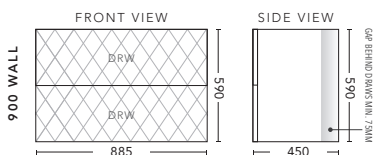

600mm - FLOOR STANDING

CABINET WITH	PRODUCT CODE	RRP
Oxford Ceramic Top, Rectangular Bowl	Q2P60XF	\$2,308
Elite Polymarble Top, Rectangular Bowl	Q2P60ELF	\$2,308
Premier Polymarble Top, Oval Bowl	Q2P60PRF	\$2,308
12mm Corian Top with Ceramic Above Counter Basin	Q2P60COF	\$2,927
20mm Caesarstone Top with Ceramic Above Counter Basin	Q2P60CSF	\$2,927
33mm Solid Timber Top with Ceramic Above Counter Basin	Q2P60STF	\$3,137
No Top	Q2P60F	\$2,165
Smart Drawer Option - ADD	Q2P60SD	\$384

750mm - WALL HUNG

CABINET WITH	PRODUCT CODE	RRP
Oxford Ceramic Top, Rectangular Bowl	Q2P750XW	\$2,348
Elite Polymarble Top, Rectangular Bowl	Q2P750ELW	\$2,348
Premier Polymarble Top, Oval Bowl	Q2P750PRW	\$2,348
12mm Corian Top with Ceramic Above Counter Basin	Q2P750COW	\$2,988
20mm Caesarstone Top with Ceramic Above Counter Basin	Q2P750CSW	\$2,988
33mm Solid Timber Top with Ceramic Above Counter Basin	Q2P750STW	\$3,303
No Top	Q2P75W	\$1,976

750mm - FLOOR STANDING

CABINET WITH	PRODUCT CODE	RRP
Oxford Ceramic Top, Rectangular Bowl	Q2P750XF	\$2,505
Elite Polymarble Top, Rectangular Bowl	Q2P750ELF	\$2,505
Premier Polymarble Top, Oval Bowl	Q2P750PRF	\$2,505
12mm Corian Top with Ceramic Above Counter Basin	Q2P750COF	\$3,131
20mm Caesarstone Top with Ceramic Above Counter Basin	Q2P750CSF	\$3,131
33mm Solid Timber Top with Ceramic Above Counter Basin	Q2P750STF	\$3,446
No Top	Q2P75F	\$2,308
Smart Drawer Option - ADD	Q2P75SD	\$384

900mm - WALL HUNG

CABINET WITH	PRODUCT CODE	RRP
Oxford Ceramic Top, Rectangular Bowl	Q2P900XW	\$2,617
Elite Polymarble Top, Rectangular Bowl	Q2P900ELW	\$2,617
Premier Polymarble Top, Oval Bowl	Q2P900PRW	\$2,617
12mm Corian Top with Ceramic Above Counter Basin	Q2P900COW	\$3,341
20mm Caesarstone Top with Ceramic Above Counter Basin	Q2P900CSW	\$3,341
33mm Solid Timber Top with Ceramic Above Counter Basin	Q2P900STW	\$3,839
No Top	Q2P90W	\$2,198