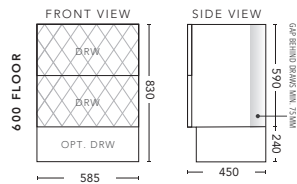

Quilt 900 Wall Hung Cabinet in Gloss White with Lip Pull handles in Brushed Aluminium. Shown with Premier polymarble Vanity Top.
Vanity as shown \$2617.

Quilt 900 Wall Hung Cabinet in Satin White with Lip Pull handles in Black. Shown with Caesarstone Top in Pure White with Cirque 360 Gloss White Basin and Round 800mm LED Mirror above.

Vanity including Basin \$3341, LED Mirror \$619.

600mm - WALL HUNG

CABINET WITH	PRODUCT CODE	RRP
Oxford Ceramic Top, Rectangular Bowl	Q2P60XW	\$2,087
Elite Polymarble Top, Rectangular Bowl	Q2P60ELW	\$2,087
Premier Polymarble Top, Oval Bowl	Q2P60PRW	\$2,087
12mm Corian Top with Ceramic Above Counter Basin	Q2P60COW	\$2,728
20mm Caesarstone Top with Ceramic Above Counter Basin	Q2P60CSW	\$2,728
33mm Solid Timber Top with Ceramic Above Counter Basin	Q2P60STW	\$2,938
No Top	Q2P60W	\$1,868

600mm - FLOOR STANDING

CABINET WITH	PRODUCT CODE	RRP
Oxford Ceramic Top, Rectangular Bowl	Q2P60XF	\$2,308
Elite Polymarble Top, Rectangular Bowl	Q2P60ELF	\$2,308
Premier Polymarble Top, Oval Bowl	Q2P60PRF	\$2,308
12mm Corian Top with Ceramic Above Counter Basin	Q2P60COF	\$2,927
20mm Caesarstone Top with Ceramic Above Counter Basin	Q2P60CSF	\$2,927
33mm Solid Timber Top with Ceramic Above Counter Basin	Q2P60STF	\$3,137
No Top	Q2P60F	\$2,165
Smart Drawer Option - ADD	Q2P60SD	\$384