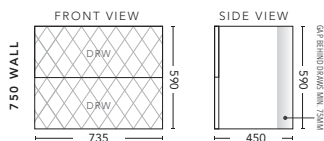

750mm - WALL HUNG

CABINET WITH	PRODUCT CODE	RRP
Oxford Ceramic Top, Rectangular Bowl	Q2P750XW	$2,348
Elite Polymarble Top, Rectangular Bowl	Q2P750ELW	$2,348
Premier Polymarble Top, Oval Bowl	Q2P750PRW	$2,348
12mm Corian Top with Ceramic Above Counter Basin	Q2P750COW	$2,988
20mm Caesarstone Top with Ceramic Above Counter Basin	Q2P750CSW	$2,988
33mm Solid Timber Top with Ceramic Above Counter Basin	Q2P750STW	$3,303
No Top	Q2P75W	$1,976