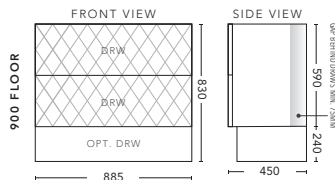

750mm - WALL HUNG

CABINET WITH	PRODUCT CODE	RRP
Oxford Ceramic Top, Rectangular Bowl	Q2P750XW	\$2,348
Elite Polymarble Top, Rectangular Bowl	Q2P750ELW	\$2,348
Premier Polymarble Top, Oval Bowl	Q2P750PRW	\$2,348
12mm Corian Top with Ceramic Above Counter Basin	Q2P750COW	\$2,988
20mm Caesarstone Top with Ceramic Above Counter Basin	Q2P750CSW	\$2,988
33mm Solid Timber Top with Ceramic Above Counter Basin	Q2P750STW	\$3,303
No Top	Q2P75W	\$1,976

750mm - FLOOR STANDING

CABINET WITH	PRODUCT CODE	RRP
Oxford Ceramic Top, Rectangular Bowl	Q2P750XF	\$2,505
Elite Polymarble Top, Rectangular Bowl	Q2P750ELF	\$2,505
Premier Polymarble Top, Oval Bowl	Q2P750PRF	\$2,505
12mm Corian Top with Ceramic Above Counter Basin	Q2P750COF	\$3,131
20mm Caesarstone Top with Ceramic Above Counter Basin	Q2P750CSF	\$3,131
33mm Solid Timber Top with Ceramic Above Counter Basin	Q2P750STF	\$3,446
No Top	Q2P75F	\$2,308
Smart Drawer Option - ADD	Q2P75SD	\$384

900mm - WALL HUNG

CABINET WITH	PRODUCT CODE	RRP
Oxford Ceramic Top, Rectangular Bowl	Q2P900XW	\$2,617
Elite Polymarble Top, Rectangular Bowl	Q2P900ELW	\$2,617
Premier Polymarble Top, Oval Bowl	Q2P900PRW	\$2,617
12mm Corian Top with Ceramic Above Counter Basin	Q2P900COW	\$3,341
20mm Caesarstone Top with Ceramic Above Counter Basin	Q2P900CSW	\$3,341
33mm Solid Timber Top with Ceramic Above Counter Basin	Q2P900STW	\$3,839
No Top	Q2P90W	\$2,198

900mm - FLOOR STANDING

CABINET WITH	PRODUCT CODE	RRP
Oxford Ceramic Top, Rectangular Bowl	Q2P900XF	\$2,762
Elite Polymarble Top, Rectangular Bowl	Q2P900ELF	\$2,762
Premier Polymarble Top, Oval Bowl	Q2P900PRF	\$2,762
12mm Corian Top with Ceramic Above Counter Basin	Q2P900COF	\$3,463
20mm Caesarstone Top with Ceramic Above Counter Basin	Q2P900CSF	\$3,463
33mm Solid Timber Top with Ceramic Above Counter Basin	Q2P900STF	\$3,988
No Top	Q2P90F	\$2,418
Smart Drawer Option - ADD	Q2P90SD	\$384