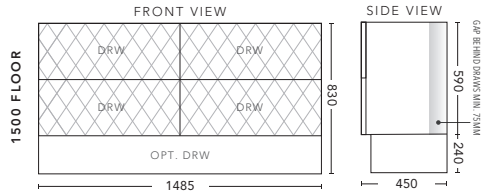

1500mm Double Bowl - FLOOR STANDING

CABINET WITH	PRODUCT CODE	RRP
Elite Polymarble Top, Rectangular Bowl	Q2P152ELF	$4,605
Premier Polymarble Top, Oval Bowl	Q2P152PRF	$4,605
12mm Corian Top with Ceramic Above Counter Basin	Q2P152COF	$5,458
20mm Caesarstone Top with Ceramic Above Counter Basin	Q2P152CSF	$5,458
33mm Solid Timber Top with Ceramic Above Counter Basin	Q2P152STF	$6,088
No Top	Q2P152F	$3,804
Smart Drawer Option - ADD	Q2P152SD	$602