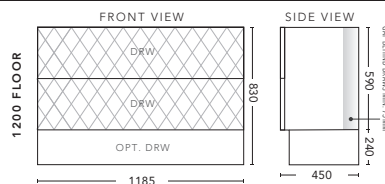

1200mm - FLOOR STANDING

CABINET WITH	PRODUCT CODE	RRP
Oxford Ceramic Top, Rectangular Bowl	Q2P120XF	$3,148
Elite Polymarble Top, Rectangular Bowl	Q2P120ELF	$3,148
Premier Polymarble Top, Oval Bowl	Q2P120PRF	$3,148
12mm Corian Top with Ceramic Above Counter Basin	Q2P120COF	$3,883
20mm Caesarstone Top with Ceramic Above Counter Basin	Q2P120CSF	$3,883
33mm Solid Timber Top with Ceramic Above Counter Basin	Q2P120STF	$4,408
No Top	Q2P12F	$2,858
Smart Drawer Option - ADD	Q2P12SD	$384