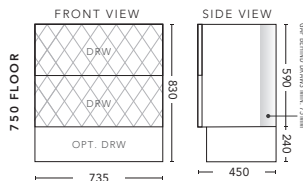

Vanity including Basin \$3341, LED Mirror \$619.

600mm - WALL HUNG

CABINET WITH	PRODUCT CODE	RRP
Oxford Ceramic Top, Rectangular Bowl	Q2P60XW	\$2,087
Elite Polymarble Top, Rectangular Bowl	Q2P60ELW	\$2,087
Premier Polymarble Top, Oval Bowl	Q2P60PRW	\$2,087
12mm Corian Top with Ceramic Above Counter Basin	Q2P60COW	\$2,728
20mm Caesarstone Top with Ceramic Above Counter Basin	Q2P60CSW	\$2,728
33mm Solid Timber Top with Ceramic Above Counter Basin	Q2P60STW	\$2,938
No Top	Q2P60W	\$1,868

600mm - FLOOR STANDING

CABINET WITH	PRODUCT CODE	RRP
Oxford Ceramic Top, Rectangular Bowl	Q2P60XF	\$2,308
Elite Polymarble Top, Rectangular Bowl	Q2P60ELF	\$2,308
Premier Polymarble Top, Oval Bowl	Q2P60PRF	\$2,308
12mm Corian Top with Ceramic Above Counter Basin	Q2P60COF	\$2,927
20mm Caesarstone Top with Ceramic Above Counter Basin	Q2P60CSF	\$2,927
33mm Solid Timber Top with Ceramic Above Counter Basin	Q2P60STF	\$3,137
No Top	Q2P60F	\$2,165
Smart Drawer Option - ADD	Q2P60SD	\$384

750mm - WALL HUNG

CABINET WITH	PRODUCT CODE	RRP
Oxford Ceramic Top, Rectangular Bowl	Q2P750XW	\$2,348
Elite Polymarble Top, Rectangular Bowl	Q2P750ELW	\$2,348
Premier Polymarble Top, Oval Bowl	Q2P750PRW	\$2,348
12mm Corian Top with Ceramic Above Counter Basin	Q2P750COW	\$2,988
20mm Caesarstone Top with Ceramic Above Counter Basin	Q2P750CSW	\$2,988
33mm Solid Timber Top with Ceramic Above Counter Basin	Q2P750STW	\$3,303
No Top	Q2P75W	\$1,976

750mm - FLOOR STANDING

CABINET WITH	PRODUCT CODE	RRP
Oxford Ceramic Top, Rectangular Bowl	Q2P750XF	\$2,505
Elite Polymarble Top, Rectangular Bowl	Q2P750ELF	\$2,505
Premier Polymarble Top, Oval Bowl	Q2P750PRF	\$2,505
12mm Corian Top with Ceramic Above Counter Basin	Q2P750COF	\$3,131
20mm Caesarstone Top with Ceramic Above Counter Basin	Q2P750CSF	\$3,131
33mm Solid Timber Top with Ceramic Above Counter Basin	Q2P750STF	\$3,446
No Top	Q2P75F	\$2,308
Smart Drawer Option - ADD	Q2P75SD	\$384