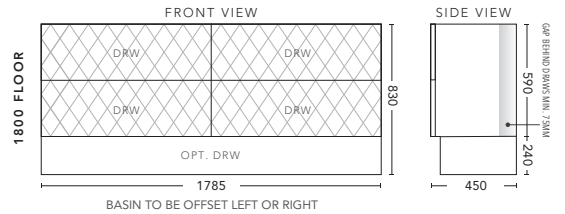

1800mm Single Bowl - FLOOR STANDING

CABINET WITH	PRODUCT CODE	RRP
Elite Polymarble Top, Rectangular Bowl	Q2P181ELF	$4,507
12mm Corian Top with Ceramic Above Counter Basin	Q2P181COF	$5,458
20mm Caesarstone Top with Ceramic Above Counter Basin	Q2P181CSF	$5,458
33mm Solid Timber Top with Ceramic Above Counter Basin	Q2P181STF	$6,088
No Top	Q2P181F	$3,848
Smart Drawer Option - ADD	Q2P181SD	$602