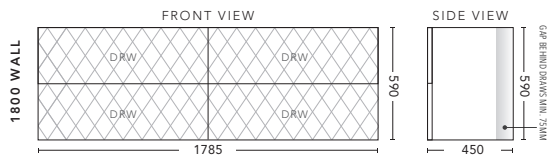

1800mm Double Bowl - WALL HUNG

CABINET WITH	PRODUCT CODE	RRP
Elite Polymarble Top, Rectangular Bowl	Q2P182ELW	$4,589
12mm Corian Top with Ceramic Above Counter Basin	Q2P182COW	$5,458
20mm Caesarstone Top with Ceramic Above Counter Basin	Q2P182CSW	$5,458
33mm Solid Timber Top with Ceramic Above Counter Basin	Q2P182STW	$6,088
No Top	Q2P182W	$3,610