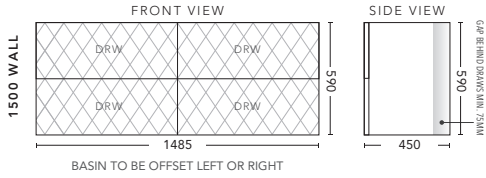

1500mm Single Bowl - WALL HUNG

CABINET WITH	PRODUCT CODE	RRP
Elite Polymarble Top, Rectangular Bowl	Q2P151ELW	$4,164
12mm Corian Top with Ceramic Above Counter Basin	Q2P151COW	$5,036
20mm Caesarstone Top with Ceramic Above Counter Basin	Q2P151CSW	$5,036
33mm Solid Timber Top with Ceramic Above Counter Basin	Q2P151STW	$5,666
No Top	Q2P151W	$3,280