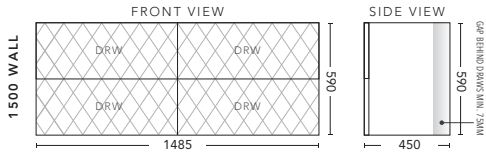

1500mm Double Bowl - WALL HUNG

CABINET WITH	PRODUCT CODE	RRP
Elite Polymarble Top, Rectangular Bowl	Q2P152ELW	$4,494
Premier Polymarble Top, Oval Bowl	Q2P152PRW	$4,494
12mm Corian Top with Ceramic Above Counter Basin	Q2P152COW	$5,248
20mm Caesarstone Top with Ceramic Above Counter Basin	Q2P152CSW	$5,248
33mm Solid Timber Top with Ceramic Above Counter Basin	Q2P152STW	$5,878
No Top	Q2P152W	$3,518