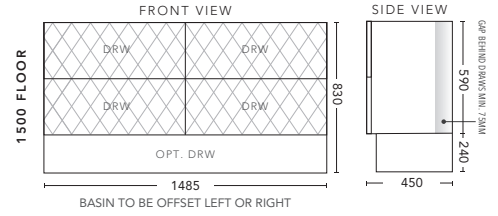

1500mm Single Bowl - FLOOR STANDING

CABINET WITH	PRODUCT CODE	RRP
Elite Polymarble Top, Rectangular Bowl	Q2P151ELF	$4,486
12mm Corian Top with Ceramic Above Counter Basin	Q2P151COF	$5,244
20mm Caesarstone Top with Ceramic Above Counter Basin	Q2P151CSF	$5,244
33mm Solid Timber Top with Ceramic Above Counter Basin	Q2P151STF	$5,874
No Top	Q2P151F	$3,518
Smart Drawer Option - ADD	Q2P151SD	$602