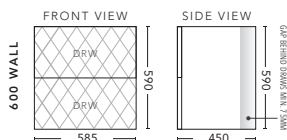

600mm - WALL HUNG

CABINET WITH	PRODUCT CODE	RRP
Oxford Ceramic Top, Rectangular Bowl	Q2P60XW	$2,087
Elite Polymarble Top, Rectangular Bowl	Q2P60ELW	$2,087
Premier Polymarble Top, Oval Bowl	Q2P60PRW	$2,087
12mm Corian Top with Ceramic Above Counter Basin	Q2P60COW	$2,728
20mm Caesarstone Top with Ceramic Above Counter Basin	Q2P60CSW	$2,728
33mm Solid Timber Top with Ceramic Above Counter Basin	Q2P60STW	$2,938
No Top	Q2P60W	$1,868