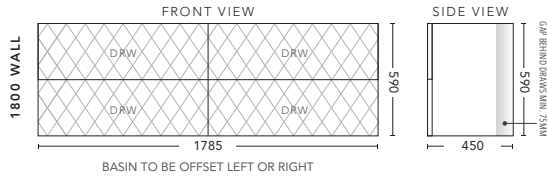

1800mm Single Bowl - WALL HUNG

CABINET WITH	PRODUCT CODE	RRP
Elite Polymarble Top, Rectangular Bowl	Q2P181ELW	$4,502
12mm Corian Top with Ceramic Above Counter Basin	Q2P181COW	$5,351
20mm Caesarstone Top with Ceramic Above Counter Basin	Q2P181CSW	$5,351
33mm Solid Timber Top with Ceramic Above Counter Basin	Q2P181STW	$5,981
No Top	Q2P181W	$3,500