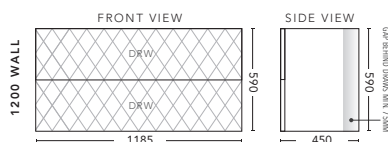

1200mm - WALL HUNG

CABINET WITH	PRODUCT CODE	RRP
Oxford Ceramic Top, Rectangular Bowl	Q2P120XW	$3,039
Elite Polymarble Top, Rectangular Bowl	Q2P120ELW	$3,039
Premier Polymarble Top, Oval Bowl	Q2P120PRW	$3,039
12mm Corian Top with Ceramic Above Counter Basin	Q2P120COW	$3,713
20mm Caesarstone Top with Ceramic Above Counter Basin	Q2P120CSW	$3,713
33mm Solid Timber Top with Ceramic Above Counter Basin	Q2P120STW	$4,343
No Top	Q2P12W	$2,633