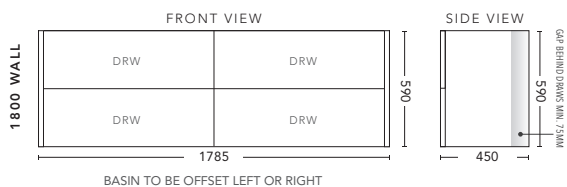

1800mm - Single Bowl - WALL HUNG

CABINET WITH	PRODUCT CODE	RRP
Elite Polymarble Top	S2P181ELW	$4,776
12mm Corian Top with Ceramic Above Counter Basin	S2P181COW	$5,276
20mm Caesarstone Top with Ceramic Above Counter Basin	S2P181CSW	$5,276
25mm Solid Timber Top with Ceramic Above Counter Basin	S2P181STW	$5,796
No Top	S2P181W	$4,276