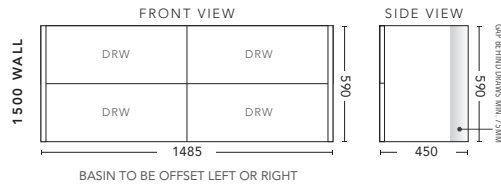

1500mm - Double Bowl - WALL HUNG

CABINET WITH	PRODUCT CODE	RRP
Elite Polymarble Top	S2P152ELW	$4,498
Premier Polymarble Top	S2P152PRW	$4,498
12mm Corian Top with Ceramic Above Counter Basin	S2P152COW	$5,126
20mm Caesarstone Top with Ceramic Above Counter Basin	S2P152CSW	$5,126
25mm Solid Timber Top with Ceramic Above Counter Basin	S2P152STW	$5,696
No Top	S2P152W	$3,998