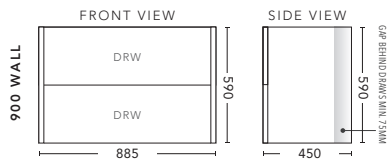

For Drawings and Pricing see page 47

Shades 900 Wall Hung Cabinet with Peak Pattern in White Satin with Lip Pull Handles in Black. Shown with Corian Top in Glacier White with Focus 400 Basin and Round 800mm LED Mirror.

Vanity including Basin \$3898,  
Shaving Cabinet with matching Black interior \$1130.

Shades 1500 Wall Hung Cabinet with Ripple Pattern in White satin with Finger Pull Handles. Shown with Caesarstone Top in Pure White with 2 x Cirque 360 Matt Black Basins and 2 x Arc 400 Mirrored Shaving Cabinets above.

## 900mm - WALL HUNG

CABINET WITH	PRODUCT CODE	RRP
Oxford Ceramic Top	S2P900XW	\$2,886
Elite Polymarble Top	S2P90ELW	\$2,886
Premier Polymarble Top	S2P90PRW	\$2,886
12mm Corian Top with Ceramic Above Counter Basin	S2P90COW	\$3,498
20mm Caesarstone Top with Ceramic Above Counter Basin	S2P90CSW	\$3,498
25mm Solid Timber Top with Ceramic Above Counter Basin	S2P90STW	\$3,886
No Top	S2P90W	\$2,680