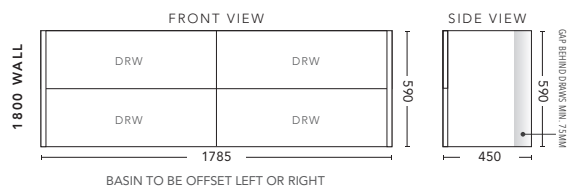

## 1500mm - Single Bowl - WALL HUNG

CABINET WITH	PRODUCT CODE	RRP
Elite Polymarble Top	S2P151ELW	\$4,498
12mm Corian Top with Ceramic Above Counter Basin	S2P151COW	\$4,926
20mm Caesarstone Top with Ceramic Above Counter Basin	S2P151CSW	\$4,926
25mm Solid Timber Top with Ceramic Above Counter Basin	S2P151STW	\$5,496
No Top	S2P151W	\$3,998

## 1500mm - Double Bowl - WALL HUNG

CABINET WITH	PRODUCT CODE	RRP
Elite Polymarble Top	S2P152ELW	\$4,498
Premier Polymarble Top	S2P152PRW	\$4,498
12mm Corian Top with Ceramic Above Counter Basin	S2P152COW	\$5,126
20mm Caesarstone Top with Ceramic Above Counter Basin	S2P152CSW	\$5,126
25mm Solid Timber Top with Ceramic Above Counter Basin	S2P152STW	\$5,696
No Top	S2P152W	\$3,998

## 1800mm - Single Bowl - WALL HUNG

CABINET WITH	PRODUCT CODE	RRP
Elite Polymarble Top	S2P181ELW	\$4,776
12mm Corian Top with Ceramic Above Counter Basin	S2P181COW	\$5,276
20mm Caesarstone Top with Ceramic Above Counter Basin	S2P181CSW	\$5,276
25mm Solid Timber Top with Ceramic Above Counter Basin	S2P181STW	\$5,796
No Top	S2P181W	\$4,276

## 1800mm - Double Bowl - WALL HUNG

CABINET WITH	PRODUCT CODE	RRP
Elite Polymarble Top	S2P182ELW	\$4,776
12mm Corian Top with Ceramic Above Counter Basin	S2P182COW	\$5,476
20mm Caesarstone Top with Ceramic Above Counter Basin	S2P182CSW	\$5,476
25mm Solid Timber Top with Ceramic Above Counter Basin	S2P182STW	\$5,996
No Top	S2P182W	\$4,276