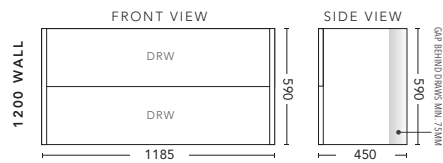

1200mm - WALL HUNG

CABINET WITH	PRODUCT CODE	RRP
Oxford Ceramic Top	S2P120XW	$3,378
Elite Polymarble Top	S2P12ELW	$3,378
Premier Polymarble Top	S2P12PRW	$3,378
12mm Corian Top with Ceramic Above Counter Basin	S2P12COW	$3,898
20mm Caesarstone Top with Ceramic Above Counter Basin	S2P12CSW	$3,898
25mm Solid Timber Top with Ceramic Above Counter Basin	S2P12STW	$4,378
No Top	S2P12W	$3,132