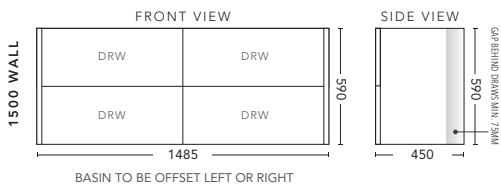

1500mm - Single Bowl - WALL HUNG

CABINET WITH	PRODUCT CODE	RRP
Elite Polymarble Top	S2P151ELW	$4,498
12mm Corian Top with Ceramic Above Counter Basin	S2P151COW	$4,926
20mm Caesarstone Top with Ceramic Above Counter Basin	S2P151CSW	$4,926
25mm Solid Timber Top with Ceramic Above Counter Basin	S2P151STW	$5,496
No Top	S2P151W	$3,998