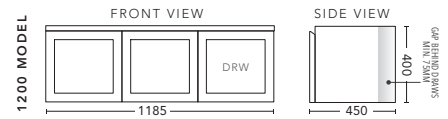

## 1800mm - Single Bowl

CABINET WITH	PRODUCT CODE	RRP
Elite Polymarble Top, Rectangular Bowl	V2P181ELW	\$3,043
12mm Corian Top with Ceramic Above Counter Basin	V2P181COW	\$3,778
20mm Caesarstone Top with Ceramic Above Counter Basin	V2P181CSW	\$3,778
33mm Solid Timber Top with Ceramic Above Counter Basin	V2P181STW	\$4,198
No Top	V2P181W	\$2,748

## 750mm

CABINET WITH	PRODUCT CODE	RRP
Oxford Ceramic Top, Rectangular Bowl	V2P750XW	\$1,781
Elite Polymarble Top, Rectangular Bowl	V2P75ELW	\$1,781
Premier Polymarble Top, Oval Bowl	V2P75PRW	\$1,781
12mm Corian Top with Ceramic Above Counter Basin	V2P75COW	\$2,409
20mm Caesarstone Top with Ceramic Above Counter Basin	V2P75CSW	\$2,409
33mm Solid Timber Top with Ceramic Above Counter Basin	V2P75STW	\$2,619
No Top	V2P75W	\$1,646

## 1200mm

CABINET WITH	PRODUCT CODE	RRP
Oxford Ceramic Top, Rectangular Bowl	V2P120XW	\$2,304
Elite Polymarble Top, Rectangular Bowl	V2P12ELW	\$2,304
Premier Polymarble Top, Oval Bowl	V2P12PRW	\$2,304
12mm Corian Top with Ceramic Above Counter Basin	V2P12COW	\$2,814
20mm Caesarstone Top with Ceramic Above Counter Basin	V2P12CSW	\$2,814
33mm Solid Timber Top with Ceramic Above Counter Basin	V2P12STW	\$3,129
No Top	V2P12W	\$1,973