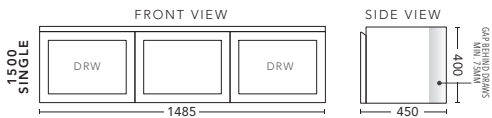

1500mm - Single Bowl

CABINET WITH	PRODUCT CODE	RRP
Elite Polymarble Top, Rectangular Bowl	V2P151ELW	$2,451
12mm Corian Top with Ceramic Above Counter Basin	V2P151COW	$3,242
20mm Caesarstone Top with Ceramic Above Counter Basin	V2P151CSW	$3,242
33mm Solid Timber Top with Ceramic Above Counter Basin	V2P151STW	$3,662
No Top	V2P151W	$2,198