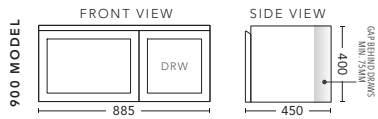

Virtue 1200 Wall Hung Cabinet in Satin White with Finger Pull handles. Shown with Solid Timber Top in Tasmanian Blackwood and Essence 400 Matt White Basin.

**Vanity including Basin \$3129.**

Virtue 1500 Wall Hung Cabinet in Satin Light Grey with Finger Pull handles. Shown with Premier double bowl polymarble Vanity Top and matching Paris 1500 Mirrored Shaving Cabinet above. Vanity as shown \$2623, Shaving Cabinet with matching Black interior \$1413

## 600mm

CABINET WITH	PRODUCT CODE	RRP
Oxford Ceramic Top, Rectangular Bowl	V2P600XW	\$1,363
Elite Polymarble Top, Rectangular Bowl	V2P60ELW	\$1,363
Premier Polymarble Top, Oval Bowl	V2P60PRW	\$1,363
12mm Corian Top with Ceramic Above Counter Basin	V2P60COW	\$1,831
20mm Caesarstone Top with Ceramic Above Counter Basin	V2P60CSW	\$1,831
33mm Solid Timber Top with Ceramic Above Counter Basin	V2P60STW	\$2,041
No Top	V2P60W	\$1,208

## 900mm

CABINET WITH	PRODUCT CODE	RRP
Oxford Ceramic Top, Rectangular Bowl	V2P900XW	\$1,993
Elite Polymarble Top, Rectangular Bowl	V2P90ELW	\$1,993
Premier Polymarble Top, Oval Bowl	V2P90PRW	\$1,993
12mm Corian Top with Ceramic Above Counter Basin	V2P90COW	\$2,411
20mm Caesarstone Top with Ceramic Above Counter Basin	V2P90CSW	\$2,411
33mm Solid Timber Top with Ceramic Above Counter Basin	V2P90STW	\$2,621
No Top	V2P90W	\$1,747