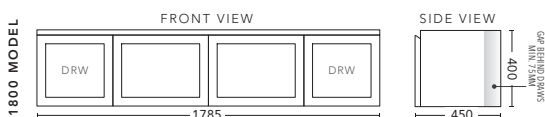

## 600mm

CABINET WITH	PRODUCT CODE	RRP
Oxford Ceramic Top, Rectangular Bowl	V2P600XW	\$1,363
Elite Polymarble Top, Rectangular Bowl	V2P60ELW	\$1,363
Premier Polymarble Top, Oval Bowl	V2P60PRW	\$1,363
12mm Corian Top with Ceramic Above Counter Basin	V2P60COW	\$1,831
20mm Caesarstone Top with Ceramic Above Counter Basin	V2P60CSW	\$1,831
33mm Solid Timber Top with Ceramic Above Counter Basin	V2P60STW	\$2,041
No Top	V2P60W	\$1,208

## 900mm

CABINET WITH	PRODUCT CODE	RRP
Oxford Ceramic Top, Rectangular Bowl	V2P900XW	\$1,993
Elite Polymarble Top, Rectangular Bowl	V2P90ELW	\$1,993
Premier Polymarble Top, Oval Bowl	V2P90PRW	\$1,993
12mm Corian Top with Ceramic Above Counter Basin	V2P90COW	\$2,411
20mm Caesarstone Top with Ceramic Above Counter Basin	V2P90CSW	\$2,411
33mm Solid Timber Top with Ceramic Above Counter Basin	V2P90STW	\$2,621
No Top	V2P90W	\$1,747

## 1500mm - Single Bowl

CABINET WITH	PRODUCT CODE	RRP
Elite Polymarble Top, Rectangular Bowl	V2P151ELW	\$2,451
12mm Corian Top with Ceramic Above Counter Basin	V2P151COW	\$3,242
20mm Caesarstone Top with Ceramic Above Counter Basin	V2P151CSW	\$3,242
33mm Solid Timber Top with Ceramic Above Counter Basin	V2P151STW	\$3,662
No Top	V2P151W	\$2,198

## 1800mm - Single Bowl

CABINET WITH	PRODUCT CODE	RRP
Elite Polymarble Top, Rectangular Bowl	V2P181ELW	\$3,043
12mm Corian Top with Ceramic Above Counter Basin	V2P181COW	\$3,778
20mm Caesarstone Top with Ceramic Above Counter Basin	V2P181CSW	\$3,778
33mm Solid Timber Top with Ceramic Above Counter Basin	V2P181STW	\$4,198
No Top	V2P181W	\$2,748