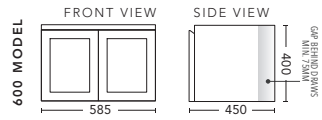

600mm

CABINET WITH	PRODUCT CODE	RRP
Oxford Ceramic Top, Rectangular Bowl	V2P600XW	$1,363
Elite Polymarble Top, Rectangular Bowl	V2P60ELW	$1,363
Premier Polymarble Top, Oval Bowl	V2P60PRW	$1,363
12mm Corian Top with Ceramic Above Counter Basin	V2P60COW	$1,831
20mm Caesarstone Top with Ceramic Above Counter Basin	V2P60CSW	$1,831
33mm Solid Timber Top with Ceramic Above Counter Basin	V2P60STW	$2,041
No Top	V2P60W	$1,208