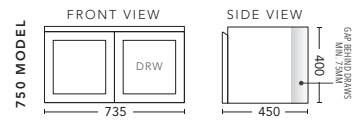

## 900mm

CABINET WITH	PRODUCT CODE	RRP
Oxford Ceramic Top, Rectangular Bowl	V2P900XW	\$1,993
Elite Polymarble Top, Rectangular Bowl	V2P90ELW	\$1,993
Premier Polymarble Top, Oval Bowl	V2P90PRW	\$1,993
12mm Corian Top with Ceramic Above Counter Basin	V2P90COW	\$2,411
20mm Caesarstone Top with Ceramic Above Counter Basin	V2P90CSW	\$2,411
33mm Solid Timber Top with Ceramic Above Counter Basin	V2P90STW	\$2,621
No Top	V2P90W	\$1,747

## 1500mm - Single Bowl

CABINET WITH	PRODUCT CODE	RRP
Elite Polymarble Top, Rectangular Bowl	V2P151ELW	\$2,451
12mm Corian Top with Ceramic Above Counter Basin	V2P151COW	\$3,242
20mm Caesarstone Top with Ceramic Above Counter Basin	V2P151CSW	\$3,242
33mm Solid Timber Top with Ceramic Above Counter Basin	V2P151STW	\$3,662
No Top	V2P151W	\$2,198

## 1800mm - Single Bowl

CABINET WITH	PRODUCT CODE	RRP
Elite Polymarble Top, Rectangular Bowl	V2P181ELW	\$3,043
12mm Corian Top with Ceramic Above Counter Basin	V2P181COW	\$3,778
20mm Caesarstone Top with Ceramic Above Counter Basin	V2P181CSW	\$3,778
33mm Solid Timber Top with Ceramic Above Counter Basin	V2P181STW	\$4,198
No Top	V2P181W	\$2,748

## 750mm

CABINET WITH	PRODUCT CODE	RRP
Oxford Ceramic Top, Rectangular Bowl	V2P750XW	\$1,781
Elite Polymarble Top, Rectangular Bowl	V2P75ELW	\$1,781
Premier Polymarble Top, Oval Bowl	V2P75PRW	\$1,781
12mm Corian Top with Ceramic Above Counter Basin	V2P75COW	\$2,409
20mm Caesarstone Top with Ceramic Above Counter Basin	V2P75CSW	\$2,409
33mm Solid Timber Top with Ceramic Above Counter Basin	V2P75STW	\$2,619
No Top	V2P75W	\$1,646