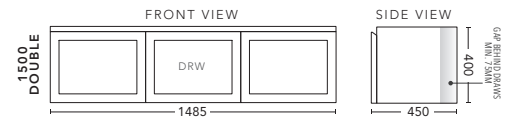

1500mm - Double Bowl

CABINET WITH	PRODUCT CODE	RRP
Elite Polymarble Top, Rectangular Bowl	V2P152ELW	$2,623
Premier Polymarble Top, Oval Bowl	V2P152PRW	$2,623
12mm Corian Top with Ceramic Above Counter Basin	V2P152COW	$3,347
20mm Caesarstone Top with Ceramic Above Counter Basin	V2P152CSW	$3,347
33mm Solid Timber Top with Ceramic Above Counter Basin	V2P152STW	$3,767
No Top	V2P152W	$2,198