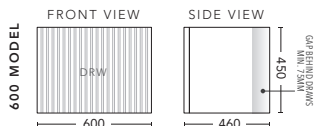

600mm

CABINET WITH	PRODUCT CODE	RRP
12mm Corian Top with Ceramic Above Counter Basin	WWG60COW	\$2,251
20mm Caesarstone Top with Ceramic Above Counter Basin	WWG60CSW	\$2,251
No Top	WWG60W	\$1,428

750mm

CABINET WITH	PRODUCT CODE	RRP
12mm Corian Top with Ceramic Above Counter Basin	WWG75COW	\$2,308
20mm Caesarstone Top with Ceramic Above Counter Basin	WWG75CSW	\$2,308
No Top	WWG75W	\$1,538