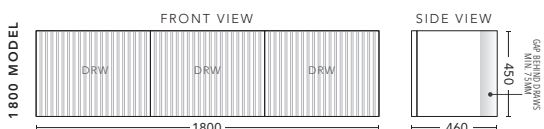

1800mm - Single Bowl

CABINET WITH	PRODUCT CODE	RRP
12mm Corian Top with Ceramic Above Counter Basin	WWG181COW	$4,093
20mm Caesarstone Top with Ceramic Above Counter Basin	WWG181CSW	$4,093
No Top	WWG181W	$2,653