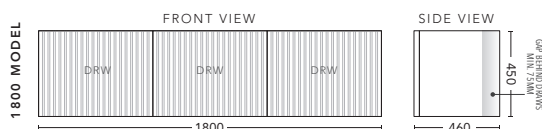

1800mm - Double Bowl

CABINET WITH	PRODUCT CODE	RRP
12mm Corian Top with Ceramic Above Counter Basin	WWG182COW	$4,198
20mm Caesarstone Top with Ceramic Above Counter Basin	WWG182CSW	$4,198
No Top	WWG182W	$2,653