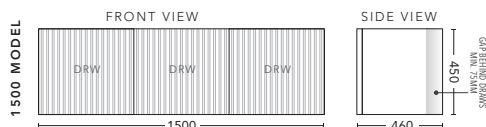

1500mm - Double Bowl

CABINET WITH	PRODUCT CODE	RRP
12mm Corian Top with Ceramic Above Counter Basin	WWG152COW	$3,778
20mm Caesarstone Top with Ceramic Above Counter Basin	WWG152CSW	$3,778
No Top	WWG152W	$2,360