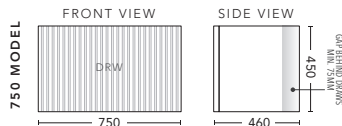

Vanity including Basin \$2518, Shaving Cabinet with matching Black Interior \$1201.

Coastal Oak

Prime Oak

Florentine Walnut

Estella Oak

Bottega Oak

Ultra Matt White

Warm 1500 Wall Hung Cabinet in Bottega Oak with Finger pull handles. Shown with Caesarstone Top in White Attica with 2 x Cirque 360 Gloss White Basins and 2 x Curve 400 Mirrored Shaving Cabinets above.
Vanity including Basins \$3778 , Shaving Cabinets with matching Black Interior \$1130 each.

600mm

CABINET WITH	PRODUCT CODE	RRP
12mm Corian Top with Ceramic Above Counter Basin	WWG60COW	\$2,251
20mm Caesarstone Top with Ceramic Above Counter Basin	WWG60CSW	\$2,251
No Top	WWG60W	\$1,428

750mm

CABINET WITH	PRODUCT CODE	RRP
12mm Corian Top with Ceramic Above Counter Basin	WWG75COW	\$2,308
20mm Caesarstone Top with Ceramic Above Counter Basin	WWG75CSW	\$2,308
No Top	WWG75W	\$1,538