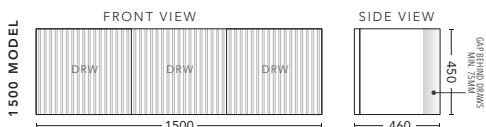

600mm

CABINET WITH	PRODUCT CODE	RRP
12mm Corian Top with Ceramic Above Counter Basin	WWG60COW	\$2,251
20mm Caesarstone Top with Ceramic Above Counter Basin	WWG60CSW	\$2,251
No Top	WWG60W	\$1,428

750mm

CABINET WITH	PRODUCT CODE	RRP
12mm Corian Top with Ceramic Above Counter Basin	WWG75COW	\$2,308
20mm Caesarstone Top with Ceramic Above Counter Basin	WWG75CSW	\$2,308
No Top	WWG75W	\$1,538

900mm

CABINET WITH	PRODUCT CODE	RRP
12mm Corian Top with Ceramic Above Counter Basin	WWG90COW	\$2,518
20mm Caesarstone Top with Ceramic Above Counter Basin	WWG90CSW	\$2,518
No Top	WWG90W	\$1,641

1200mm

CABINET WITH	PRODUCT CODE	RRP
12mm Corian Top with Ceramic Above Counter Basin	WWG12COW	\$2,938
20mm Caesarstone Top with Ceramic Above Counter Basin	WWG12CSW	\$2,938
No Top	WWG12W	\$1,921

1500mm - Single Bowl

CABINET WITH	PRODUCT CODE	RRP
12mm Corian Top with Ceramic Above Counter Basin	WWG151COW	\$3,463
20mm Caesarstone Top with Ceramic Above Counter Basin	WWG151CSW	\$3,673
No Top	WWG151W	\$2,253