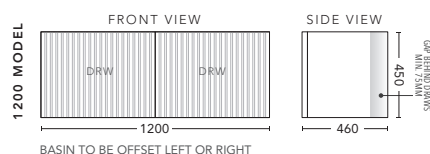

600mm

CABINET WITH	PRODUCT CODE	RRP
12mm Corian Top with Ceramic Above Counter Basin	WWG60COW	\$2,251
20mm Caesarstone Top with Ceramic Above Counter Basin	WWG60CSW	\$2,251
No Top	WWG60W	\$1,428

750mm

CABINET WITH	PRODUCT CODE	RRP
12mm Corian Top with Ceramic Above Counter Basin	WWG75COW	\$2,308
20mm Caesarstone Top with Ceramic Above Counter Basin	WWG75CSW	\$2,308
No Top	WWG75W	\$1,538

900mm

CABINET WITH	PRODUCT CODE	RRP
12mm Corian Top with Ceramic Above Counter Basin	WWG90COW	\$2,518
20mm Caesarstone Top with Ceramic Above Counter Basin	WWG90CSW	\$2,518
No Top	WWG90W	\$1,641

1200mm

CABINET WITH	PRODUCT CODE	RRP
12mm Corian Top with Ceramic Above Counter Basin	WWG12COW	\$2,938
20mm Caesarstone Top with Ceramic Above Counter Basin	WWG12CSW	\$2,938
No Top	WWG12W	\$1,921