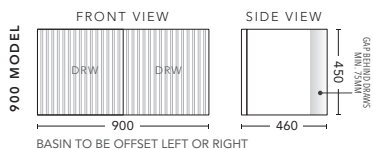

600mm

CABINET WITH	PRODUCT CODE	RRP
12mm Corian Top with Ceramic Above Counter Basin	WWG60COW	\$2,251
20mm Caesarstone Top with Ceramic Above Counter Basin	WWG60CSW	\$2,251
No Top	WWG60W	\$1,428

750mm

CABINET WITH	PRODUCT CODE	RRP
12mm Corian Top with Ceramic Above Counter Basin	WWG75COW	\$2,308
20mm Caesarstone Top with Ceramic Above Counter Basin	WWG75CSW	\$2,308
No Top	WWG75W	\$1,538

900mm

CABINET WITH	PRODUCT CODE	RRP
12mm Corian Top with Ceramic Above Counter Basin	WWG90COW	\$2,518
20mm Caesarstone Top with Ceramic Above Counter Basin	WWG90CSW	\$2,518
No Top	WWG90W	\$1,641

1200mm

CABINET WITH	PRODUCT CODE	RRP
12mm Corian Top with Ceramic Above Counter Basin	WWG12COW	\$2,938
20mm Caesarstone Top with Ceramic Above Counter Basin	WWG12CSW	\$2,938
No Top	WWG12W	\$1,921