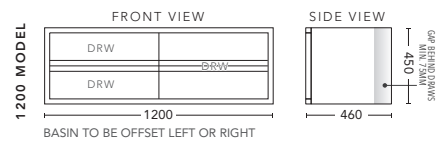

Vanity including Basins \$5216, Shaving Cabinets with matching Black interior \$1363 each.

Blackbutt

Messmate

Tasmanian Blackwood

Tasmanian Oak

Zen 1200 Wall Hung Cabinet in Tasmanian Blackwood Timber Veneer with matching Solid Timber Handle. Shown with Corian Top in Glacier White and Cirque 360 Matt White Basin with matching Calais 1200 Mirrored Shaving Cabinet above. Vanity including Basin \$4196 , Shaving Cabinet with matching Black interior \$1466.

600mm

CABINET WITH	PRODUCT CODE	RRP
12mm Corian Top with Ceramic Above Counter Basin	ZTV60COW	\$2,938
20mm Caesarstone Top with Ceramic Above Counter Basin	ZTV60CSW	\$2,938
No Top	ZTV60W	\$2,297

750mm

CABINET WITH	PRODUCT CODE	RRP
12mm Corian Top with Ceramic Above Counter Basin	ZTV75COW	\$3,142
20mm Caesarstone Top with Ceramic Above Counter Basin	ZTV75CSW	\$3,142
No Top	ZTV75W	\$2,409

900mm

CABINET WITH	PRODUCT CODE	RRP
12mm Corian Top with Ceramic Above Counter Basin	ZTV90COW	\$3,444
20mm Caesarstone Top with Ceramic Above Counter Basin	ZTV90CSW	\$3,444
No Top	ZTV90W	\$2,625

1200mm

CABINET WITH	PRODUCT CODE	RRP
12mm Corian Top with Ceramic Above Counter Basin	ZTV12COW	\$4,196
20mm Caesarstone Top with Ceramic Above Counter Basin	ZTV12CSW	\$4,196
No Top	ZTV12W	\$3,289