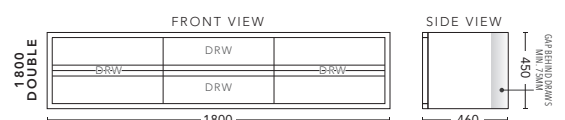

1500mm - Single Bowl

CABINET WITH	PRODUCT CODE	RRP
12mm Corian Top with Ceramic Above Counter Basin	ZTV151COW	\$5,111
20mm Caesarstone Top with Ceramic Above Counter Basin	ZTV151CSW	\$5,111
No Top	ZTV151W	\$4,349

1500mm - Double Bowl

CABINET WITH	PRODUCT CODE	RRP
12mm Corian Top with Ceramic Above Counter Basin	ZTV152COW	\$5,216
20mm Caesarstone Top with Ceramic Above Counter Basin	ZTV152CSW	\$5,216
No Top	ZTV152W	\$4,349

1800mm - Single Bowl

CABINET WITH	PRODUCT CODE	RRP
12mm Corian Top with Ceramic Above Counter Basin	ZTV181COW	\$5,725
20mm Caesarstone Top with Ceramic Above Counter Basin	ZTV181CSW	\$5,725
No Top	ZTV181W	\$4,838

1800mm - Double Bowl

CABINET WITH	PRODUCT CODE	RRP
12mm Corian Top with Ceramic Above Counter Basin	ZTV182COW	\$5,830
20mm Caesarstone Top with Ceramic Above Counter Basin	ZTV182CSW	\$5,830
No Top	ZTV182W	\$4,838