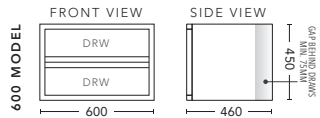

Vanity including Basins \$5216, Shaving Cabinets with matching Black interior \$1363 each.

Blackbutt

Messmate

Tasmanian Blackwood

Tasmanian Oak

Zen 1200 Wall Hung Cabinet in Tasmanian Blackwood Timber Veneer with matching Solid Timber Handle. Shown with Corian Top in Glacier White and Cirque 360 Matt White Basin with matching Calais 1200 Mirrored Shaving Cabinet above. Vanity including Basin \$4196 , Shaving Cabinet with matching Black interior \$1466.

600mm

CABINET WITH	PRODUCT CODE	RRP
12mm Corian Top with Ceramic Above Counter Basin	ZTV60COW	\$2,938
20mm Caesarstone Top with Ceramic Above Counter Basin	ZTV60CSW	\$2,938
No Top	ZTV60W	\$2,297

750mm

CABINET WITH	PRODUCT CODE	RRP
12mm Corian Top with Ceramic Above Counter Basin	ZTV75COW	\$3,142
20mm Caesarstone Top with Ceramic Above Counter Basin	ZTV75CSW	\$3,142
No Top	ZTV75W	\$2,409