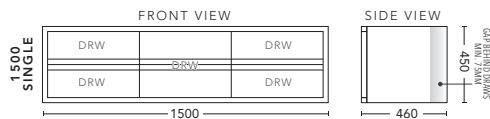

600mm

CABINET WITH	PRODUCT CODE	RRP
12mm Corian Top with Ceramic Above Counter Basin	ZTV60COW	\$2,938
20mm Caesarstone Top with Ceramic Above Counter Basin	ZTV60CSW	\$2,938
No Top	ZTV60W	\$2,297

750mm

CABINET WITH	PRODUCT CODE	RRP
12mm Corian Top with Ceramic Above Counter Basin	ZTV75COW	\$3,142
20mm Caesarstone Top with Ceramic Above Counter Basin	ZTV75CSW	\$3,142
No Top	ZTV75W	\$2,409

900mm

CABINET WITH	PRODUCT CODE	RRP
12mm Corian Top with Ceramic Above Counter Basin	ZTV90COW	\$3,444
20mm Caesarstone Top with Ceramic Above Counter Basin	ZTV90CSW	\$3,444
No Top	ZTV90W	\$2,625

1200mm

CABINET WITH	PRODUCT CODE	RRP
12mm Corian Top with Ceramic Above Counter Basin	ZTV12COW	\$4,196
20mm Caesarstone Top with Ceramic Above Counter Basin	ZTV12CSW	\$4,196
No Top	ZTV12W	\$3,289

1500mm - Single Bowl

CABINET WITH	PRODUCT CODE	RRP
12mm Corian Top with Ceramic Above Counter Basin	ZTV151COW	\$5,111
20mm Caesarstone Top with Ceramic Above Counter Basin	ZTV151CSW	\$5,111
No Top	ZTV151W	\$4,349