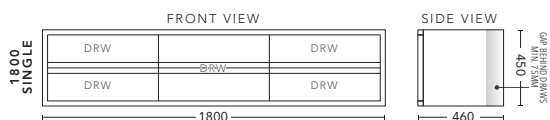

1800mm - Single Bowl

CABINET WITH	PRODUCT CODE	RRP
12mm Corian Top with Ceramic Above Counter Basin	ZTV181COW	$5,725
20mm Caesarstone Top with Ceramic Above Counter Basin	ZTV181CSW	$5,725
No Top	ZTV181W	$4,838