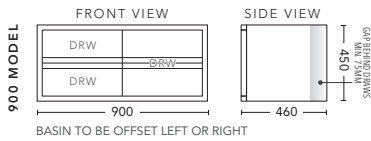

Vanity including Basins \$5216, Shaving Cabinets with matching Black interior \$1363 each.

Blackbutt

Messmate

Tasmanian Blackwood

Tasmanian Oak

Zen 1200 Wall Hung Cabinet in Tasmanian Blackwood Timber Veneer with matching Solid Timber Handle. Shown with Corian Top in Glacier White and Cirque 360 Matt White Basin with matching Calais 1200 Mirrored Shaving Cabinet above. Vanity including Basin \$4196 , Shaving Cabinet with matching Black interior \$1466.

600mm

CABINET WITH	PRODUCT CODE	RRP
12mm Corian Top with Ceramic Above Counter Basin	ZTV60COW	\$2,938
20mm Caesarstone Top with Ceramic Above Counter Basin	ZTV60CSW	\$2,938
No Top	ZTV60W	\$2,297

750mm

CABINET WITH	PRODUCT CODE	RRP
12mm Corian Top with Ceramic Above Counter Basin	ZTV75COW	\$3,142
20mm Caesarstone Top with Ceramic Above Counter Basin	ZTV75CSW	\$3,142
No Top	ZTV75W	\$2,409

900mm

CABINET WITH	PRODUCT CODE	RRP
12mm Corian Top with Ceramic Above Counter Basin	ZTV90COW	\$3,444
20mm Caesarstone Top with Ceramic Above Counter Basin	ZTV90CSW	\$3,444
No Top	ZTV90W	\$2,625

1200mm

CABINET WITH	PRODUCT CODE	RRP
12mm Corian Top with Ceramic Above Counter Basin	ZTV12COW	\$4,196
20mm Caesarstone Top with Ceramic Above Counter Basin	ZTV12CSW	\$4,196
No Top	ZTV12W	\$3,289