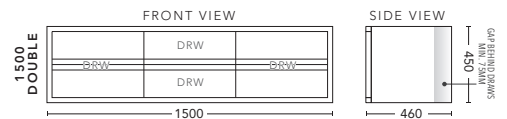

1500mm - Double Bowl

CABINET WITH	PRODUCT CODE	RRP
12mm Corian Top with Ceramic Above Counter Basin	ZTV152COW	$5,216
20mm Caesarstone Top with Ceramic Above Counter Basin	ZTV152CSW	$5,216
No Top	ZTV152W	$4,349