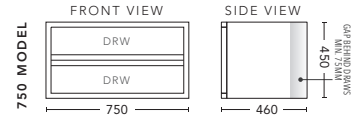

Vanity including Basins \$5216, Shaving Cabinets with matching Black interior \$1363 each.

Blackbutt

Messmate

Tasmanian Blackwood

Tasmanian Oak

Zen 1200 Wall Hung Cabinet in Tasmanian Blackwood Timber Veneer with matching Solid Timber Handle. Shown with Corian Top in Glacier White and Cirque 360 Matt White Basin with matching Calais 1200 Mirrored Shaving Cabinet above. Vanity including Basin \$4196 , Shaving Cabinet with matching Black interior \$1466.

600mm

CABINET WITH	PRODUCT CODE	RRP
12mm Corian Top with Ceramic Above Counter Basin	ZTV60COW	\$2,938
20mm Caesarstone Top with Ceramic Above Counter Basin	ZTV60CSW	\$2,938
No Top	ZTV60W	\$2,297

750mm

CABINET WITH	PRODUCT CODE	RRP
12mm Corian Top with Ceramic Above Counter Basin	ZTV75COW	\$3,142
20mm Caesarstone Top with Ceramic Above Counter Basin	ZTV75CSW	\$3,142
No Top	ZTV75W	\$2,409