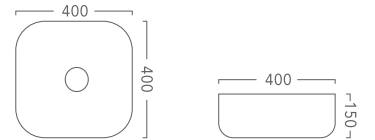

Essence 480 – Above Counter Basin
Product Codes:
E480MB (Matt Black).
480mm x 380mm x 140mm