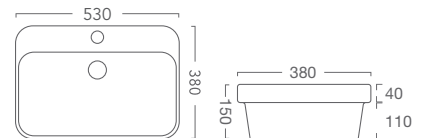

Focus 400 – Above Counter Basin
Product Codes:
F400 (White)
405mm x 405mm x 120mm