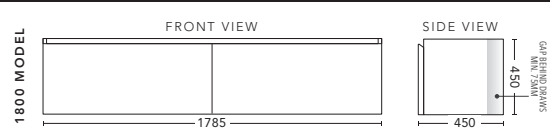

1800mm Double Bowl

CABINET WITH	PRODUCT CODE	RRP
Elite Polymarble Top, Rectangular Bowl	I182ELW	$3,085
20mm Caesarstone Top with Ceramic Above Counter Basin	I182CSW	$3,835
20mm Evostone Top with Ceramic Above Counter Basin	I182EVW	$3,835
12mm Corian Top with Ceramic Above Counter Basin	I182COW	$3,835
33mm Solid Timber Top with Ceramic Above Counter Basin	I182STW	$4,761
No Top	I182W	$2,289