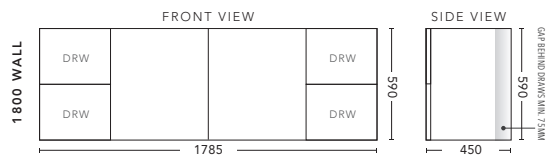

1800mm Single Bowl - WALL HUNG

CABINET WITH	PRODUCT CODE	RRP
Elite Polymarble Top, Rectangular Bowl	M181ELW	$2,525
20mm Caesarstone Top with Ceramic Above Counter Basin	M181CSW	$3,572
20mm Evostone Top with Ceramic Above Counter Basin	M181EVW	$3,572
12mm Corian Top with Ceramic Above Counter Basin	M181COW	$3,572
33mm Solid Timber Top with Ceramic Above Counter Basin	M181STW	$4,344
No Top	M181W	$2,077