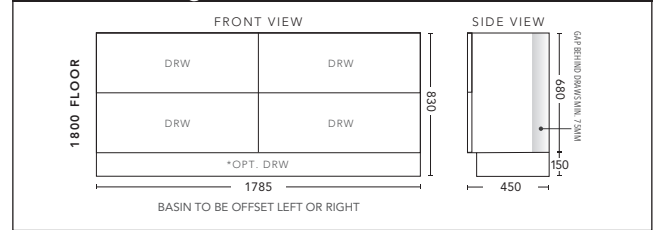

1800mm Single Bowl - FLOOR STANDING

CABINET WITH	PRODUCT CODE	RRP
Elite Polymarble Top, Rectangular Bowl	B18ELF	$3,493
20mm Caesarstone Top with Ceramic Above Counter Basin	B18CSF	$4,154
20mm Evostone Top with Ceramic Above Counter Basin	B18EVF	$4,154
12mm Corian Top with Ceramic Above Counter Basin	B18COF	$4,154
33mm Solid Timber Top with Ceramic Above Counter Basin	B18STF	$4,705
No Top	B18F	$2,654
*Smart Drawer Option (Requires 240mm Kicker) ADD	B18SD	$632