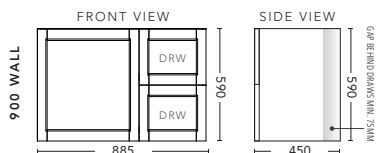

900mm WALL HUNG - DOOR & DRAWER

DOOR & DRAWER CABINET WITH	PRODUCT CODE	RRP
Oxford Ceramic Top, Rectangular Bowl	NDD90OXW	$1,850
Elite Polymarble Top, Rectangular Bowl	NDD90ELW	$1,850
Premier Polymarble Top, Oval Bowl	NDD90PRW	$1,850
20mm Caesarstone Top with Ceramic Above Counter Basin	NDD90CSW	$2,295
20mm Evostone Top with Ceramic Above Counter Basin	NDD90EWW	$2,295
12mm Corian Top with Ceramic Above Counter Basin	NDD90COW	$2,295
33mm Solid Timber Top with Ceramic Above Counter Basin	NDD90STW	$2,957
No Top	NDD90W	$1,615