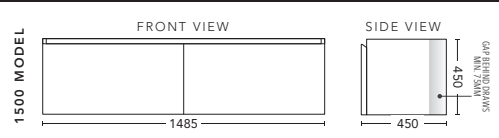

1500mm Double Bowl

CABINET WITH	PRODUCT CODE	RRP
Elite Polymarble Top, Rectangular Bowl	I152ELW	$2,414
Premier Polymarble Top, Oval Bowl	I152PRW	$2,414
20mm Caesarstone Top with Ceramic Above Counter Basin	I152CSW	$3,305
20mm Evostone Top with Ceramic Above Counter Basin	I152EVW	$3,305
12mm Corian Top with Ceramic Above Counter Basin	I152COW	$3,305
33mm Solid Timber Top with Ceramic Above Counter Basin	I152STW	$4,077
No Top	I152W	$1,949