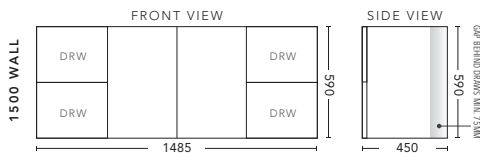

1500mm Double Bowl - WALL HUNG

CABINET WITH	PRODUCT CODE	RRP
Elite Polymarble Top, Rectangular Bowl	M152ELW	$2,192
Premier Polymarble Top, Oval Bowl	M152PRW	$2,192
20mm Caesarstone Top with Ceramic Above Counter Basin	M152CSW	$3,294
20mm Evostone Top with Ceramic Above Counter Basin	M152EVW	$3,294
12mm Corian Top with Ceramic Above Counter Basin	M152COW	$3,294
33mm Solid Timber Top with Ceramic Above Counter Basin	M152STW	$3,956
No Top	M152W	$1,730