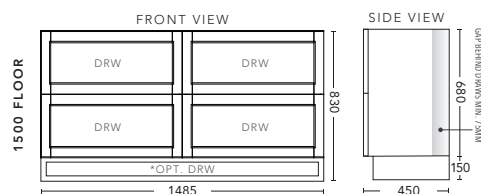

1500mm Double Bowl - FLOOR STANDING - ALL DRAWER

CABINET WITH	PRODUCT CODE	RRP
Elite Polymarble Top, Rectangular Bowl	NAD152ELF	$3,680
Premier Polymarble Top, Oval Bowl	NAD152PRF	$3,680
20mm Caesarstone Top with Ceramic Above Counter Basin	NAD152CSF	$4,298
20mm Evostone Top with Ceramic Above Counter Basin	NAD152EVF	$4,298
12mm Corian Top with Ceramic Above Counter Basin	NAD152COF	$4,298
33mm Solid Timber Top with Ceramic Above Counter Basin	NAD152STF	$5,069
No Top	NAD152F	$2,989
*Smart Drawer Option (Requires 240mm Kicker) ADD	NAD152SD	$632