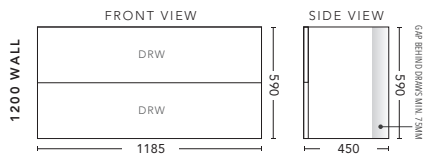

1200mm - WALL HUNG

CABINET WITH	PRODUCT CODE	RRP
Oxford Ceramic Top, Rectangular Bowl	B120XW	$1,982
Elite Polymarble Top, Rectangular Bowl	B12ELW	$1,982
Premier Polymarble Top, Oval Bowl	B12PRW	$1,982
20mm Caesarstone Top with Ceramic Above Counter Basin	B12CSW	$2,699
20mm Evostone Top with Ceramic Above Counter Basin	B12EVW	$2,699
12mm Corian Top with Ceramic Above Counter Basin	B12COW	$2,699
33mm Solid Timber Top with Ceramic Above Counter Basin	B12STW	$3,360
No Top	B12W	$1,730