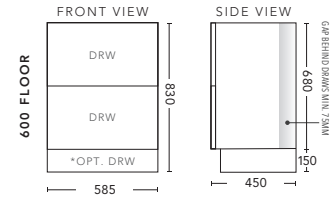

600mm - FLOOR STANDING

CABINET WITH	PRODUCT CODE	RRP
Oxford Ceramic Top, Rectangular Bowl	B60OXF	$1,652
Elite Polymarble Top, Rectangular Bowl	B60ELF	$1,652
Premier Polymarble Top, Oval Bowl	B60PRF	$1,652
20mm Caesarstone Top with Ceramic Above Counter Basin	B60CSF	$2,093
20mm Evostone Top with Ceramic Above Counter Basin	B60EVF	$2,093
12mm Corian Top with Ceramic Above Counter Basin	B60COF	$2,093
33mm Solid Timber Top with Ceramic Above Counter Basin	B60STF	$2,534
No Top	B60F	$1,384
*Smart Drawer Option (Requires 240mm Kicker) ADD	B60SD	$403