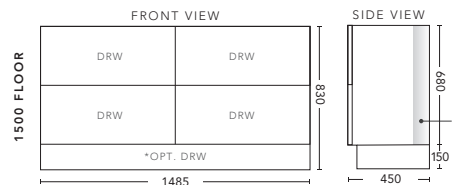

1500mm Double Bowl - FLOOR STANDING

CABINET WITH	PRODUCT CODE	RRP
Elite Polymarble Top, Rectangular Bowl	B152ELF	$3,305
Premier Polymarble Top, Oval Bowl	B152PRF	$3,305
20mm Caesarstone Top with Ceramic Above Counter Basin	B152CSF	$4,077
20mm Evostone Top with Ceramic Above Counter Basin	B152EVF	$4,077
12mm Corian Top with Ceramic Above Counter Basin	B152COF	$4,077
33mm Solid Timber Top with Ceramic Above Counter Basin	B152STF	$4,628
No Top	B152F	$2,423
*Smart Drawer Option (Requires 240mm Kicker) ADD	B152SD	$632