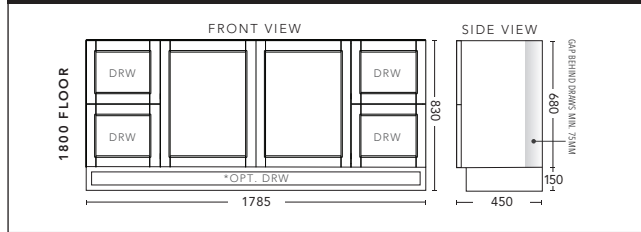

1800mm Double Bowl FLOOR STANDING - DOOR & DRAWER

DOOR & DRAWER CABINET WITH	PRODUCT CODE	RRP
Elite Polymarble Top, Rectangular Bowl	NDD182ELW	$3,184
20mm Caesarstone Top with Ceramic Above Counter Basin	NDD182CSW	$4,075
20mm Evostone Top with Ceramic Above Counter Basin	NDD182EVW	$4,075
12mm Corian Top with Ceramic Above Counter Basin	NDD182COW	$4,075
33mm Solid Timber Top with Ceramic Above Counter Basin	NDD182STW	$4,847
No Top	NDD182W	$2,539

CABINET WITH	PRODUCT CODE	RRP
Elite Polymarble Top, Rectangular Bowl	NDD182ELF	$3,735
20mm Caesarstone Top with Ceramic Above Counter Basin	NDD182CSF	$4,388
20mm Evostone Top with Ceramic Above Counter Basin	NDD182EVF	$4,388
12mm Corian Top with Ceramic Above Counter Basin	NDD182COF	$4,388
33mm Solid Timber Top with Ceramic Above Counter Basin	NDD182STF	$5,160
No Top	NDD182F	$3,116
*Smart Drawer Option (Requires 240mm Kicker) ADD	NDD182SD	$632