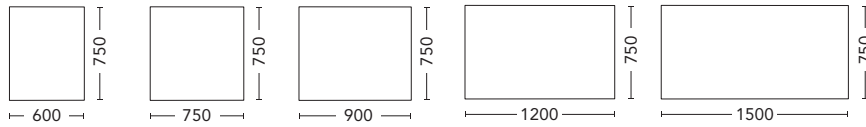

PARIS Mirrors

SIZE	PRODUCT CODE	RRP	SIZE	PRODUCT CODE	RRP	SIZE	PRODUCT CODE	RRP
600	PAM60	$398	900	PAM90	$559	1500	PAM15	$998
750	PAM75	$496	1200	PAM12	$722			

ARC Mirrors

SIZE	PRODUCT CODE	RRP
Arc 400 (400 x 800)	ARM40	$522
Arc 600 (600 x 1000)	ARM60	$648

CURVE Mirrors

SIZE	PRODUCT CODE	RRP
Curve 400 (400 x 1000)	CUM40	$468
Curve 600 (600 x 1000)	CUM60	$658

LYON Mirrors

SIZE	PRODUCT CODE	RRP
600mm Diameter	LYM60	$529
900mm Diameter	LYM90	$848