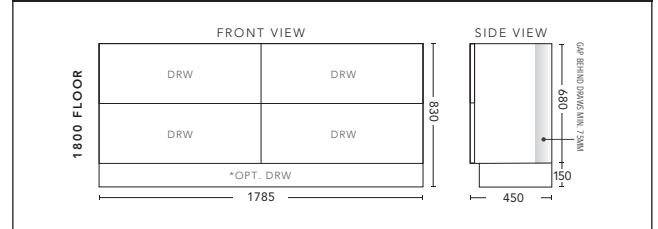

1800mm Double Bowl - FLOOR STANDING

CABINET WITH	PRODUCT CODE	RRP
Elite Polymarble Top, Rectangular Bowl	B182ELF	$3,636
20mm Caesarstone Top with Ceramic Above Counter Basin	B182CSF	$4,408
20mm Evostone Top with Ceramic Above Counter Basin	B182EVF	$4,408
12mm Corian Top with Ceramic Above Counter Basin	B182COF	$4,408
33mm Solid Timber Top with Ceramic Above Counter Basin	B182STF	$4,959
No Top	B182F	$2,770
*Smart Drawer Option (Requires 240mm Kicker) ADD	B182SD	$632