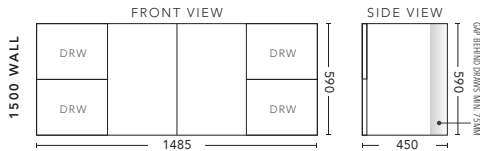

1500mm Single Bowl - WALL HUNG

CABINET WITH	PRODUCT CODE	RRP
Elite Polymarble Top, Rectangular Bowl	M151ELW	$1,965
20mm Caesarstone Top with Ceramic Above Counter Basin	M151CSW	$2,847
20mm Evostone Top with Ceramic Above Counter Basin	M151EVW	$2,847
12mm Corian Top with Ceramic Above Counter Basin	M151COW	$2,847
33mm Solid Timber Top with Ceramic Above Counter Basin	M151STW	$3,618
No Top	M151W	$1,712