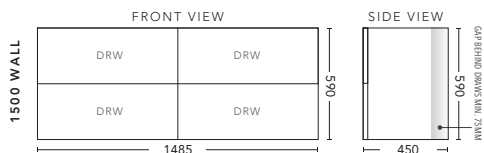

1500mm Double Bowl - WALL HUNG

CABINET WITH	PRODUCT CODE	RRP
Elite Polymarble Top, Rectangular Bowl	B152ELW	$3,195
Premier Polymarble Top, Oval Bowl	B152PRW	$3,195
20mm Caesarstone Top with Ceramic Above Counter Basin	B152CSW	$3,967
20mm Evostone Top with Ceramic Above Counter Basin	B152EVW	$3,967
12mm Corian Top with Ceramic Above Counter Basin	B152COW	$3,967
33mm Solid Timber Top with Ceramic Above Counter Basin	B152STW	$4,518
No Top	B152W	$2,308