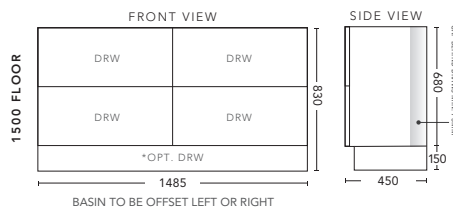

1500mm Single Bowl - FLOOR STANDING

CABINET WITH	PRODUCT CODE	RRP
Elite Polymarble Top, Rectangular Bowl	B151ELF	$3,030
20mm Caesarstone Top with Ceramic Above Counter Basin	B151CSF	$3,801
20mm Evostone Top with Ceramic Above Counter Basin	B151EVF	$3,801
12mm Corian Top with Ceramic Above Counter Basin	B151COF	$3,801
33mm Solid Timber Top with Ceramic Above Counter Basin	B151STF	$4,353
No Top	B151F	$2,423
*Smart Drawer Option (Requires 240mm Kicker) ADD	B151SD	$632