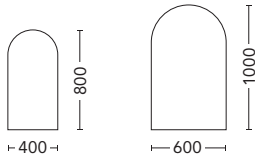

ARC Mirrors

SIZE	PRODUCT CODE	RRP
Arc 400 (400 x 800)	ARM40	$522
Arc 600 (600 x 1000)	ARM60	$648