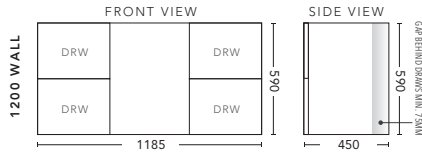

1200mm - WALL HUNG

CABINET WITH	PRODUCT CODE	RRP
Oxford Ceramic Top, Rectangular Bowl	M12OXW	$1,652
Elite Polymarble Top, Rectangular Bowl	M12ELW	$1,652
Premier Polymarble Top, Oval Bowl	M12PRW	$1,652
20mm Caesarstone Top with Ceramic Above Counter Basin	M12CSW	$2,313
20mm Evostone Top with Ceramic Above Counter Basin	M12EVW	$2,313
12mm Corian Top with Ceramic Above Counter Basin	M12COW	$2,313
33mm Solid Timber Top with Ceramic Above Counter Basin	M12STW	$2,975
No Top	M12W	$1,321