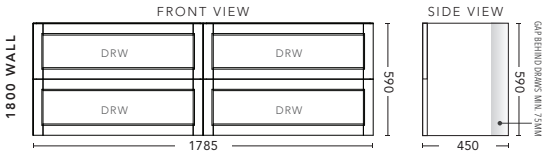

1800mm Double Bowl - WALL HUNG - ALL DRAWER

CABINET WITH	PRODUCT CODE	RRP
Elite Polymarble Top, Rectangular Bowl	NAD182ELW	$3,801
20mm Caesarstone Top with Ceramic Above Counter Basin	NAD182CSW	$4,507
20mm Evostone Top with Ceramic Above Counter Basin	NAD182EVW	$4,507
12mm Corian Top with Ceramic Above Counter Basin	NAD182COW	$4,507
33mm Solid Timber Top with Ceramic Above Counter Basin	NAD182STW	$5,279
No Top	NAD182W	$2,989