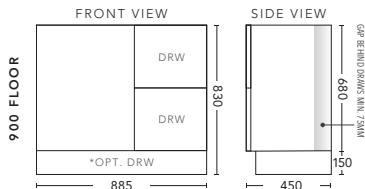

900mm - FLOOR STANDING

CABINET WITH	PRODUCT CODE	RRP
Oxford Ceramic Top, Rectangular Bowl	M90OXF	$1,431
Elite Polymarble Top, Rectangular Bowl	M90ELF	$1,431
Premier Polymarble Top, Oval Bowl	M90PRF	$1,431
20mm Caesarstone Top with Ceramic Above Counter Basin	M90CSF	$1,982
20mm Evostone Top with Ceramic Above Counter Basin	M90EVF	$1,982
12mm Corian Top with Ceramic Above Counter Basin	M90COF	$1,982
33mm Solid Timber Top with Ceramic Above Counter Basin	M90STF	$2,534
No Top	M90F	$1,268
*Smart Drawer Option (Requires 240mm Kicker) ADD	M90SD	$403