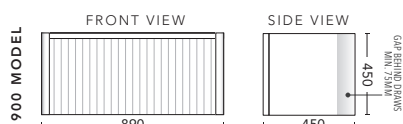

900mm

CABINET WITH	PRODUCT CODE	RRP
20mm Caesarstone Top with Ceramic Above Counter Basin	CUP90CSW	$2,621
20mm Evostone Top with Ceramic Above Counter Basin	CUP90EVW	$2,621
12mm Corian Top with Ceramic Above Counter Basin	CUP90COW	$2,621
No Top	CUP90W	$1,678