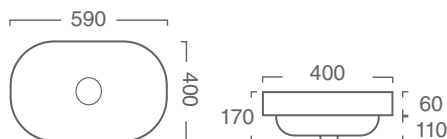

CERAMIC BASINS

All Basins Including Matt Black and Matt White are included in the price of the Vanity.
Basins may also be purchased separately.

Product Code:
U520 (White)
520mm x 330mm x 130mm

Product Code:
S360 (White)
360mm x 360mm x 115mm

Product Code: C590
590mm x 400mm x 170mm

VANITY TOPS

All available in 1 or 3 Tap Hole

Sizes available:

600	750	900	1200
1500 SINGLE BOWL	N/A	1500 DOUBLE BOWL	N/A
1800 SINGLE BOWL	N/A	1800 DOUBLE BOWL	N/A

Sizes available:

600	750	900	1200
1500 SINGLE BOWL		1500 DOUBLE BOWL	
1800 SINGLE BOWL		1800 DOUBLE BOWL	

Sizes available:

600	750	900	1200
1500 SINGLE BOWL	N/A	1500 DOUBLE BOWL	
1800 SINGLE BOWL	N/A	1800 DOUBLE BOWL