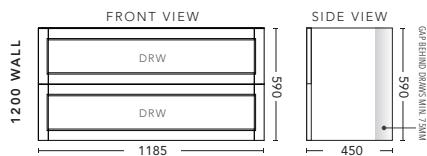

1200mm - WALL HUNG - ALL DRAWER

CABINET WITH	PRODUCT CODE	RRP
Oxford Ceramic Top, Rectangular Bowl	NAD12OXW	$2,534
Elite Polymarble Top, Rectangular Bowl	NAD12ELW	$2,534
Premier Polymarble Top, Oval Bowl	NAD12PRW	$2,534
20mm Caesarstone Top with Ceramic Above Counter Basin	NAD12CSW	$3,184
20mm Evostone Top with Ceramic Above Counter Basin	NAD12EVW	$3,184
12mm Corian Top with Ceramic Above Counter Basin	NAD12COW	$3,184
33mm Solid Timber Top with Ceramic Above Counter Basin	NAD12STW	$3,846
No Top	NAD12W	$2,289