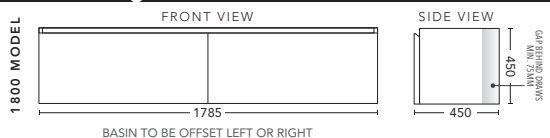

1800mm Single Bowl

CABINET WITH	PRODUCT CODE	RRP
Elite Polymarble Top, Rectangular Bowl	I181ELW	$2,864
20mm Caesarstone Top with Ceramic Above Counter Basin	I181CSW	$3,735
20mm Evostone Top with Ceramic Above Counter Basin	I181EVW	$3,735
12mm Corian Top with Ceramic Above Counter Basin	I181COW	$3,735
33mm Solid Timber Top with Ceramic Above Counter Basin	I181STW	$4,728
No Top	I181W	$2,287