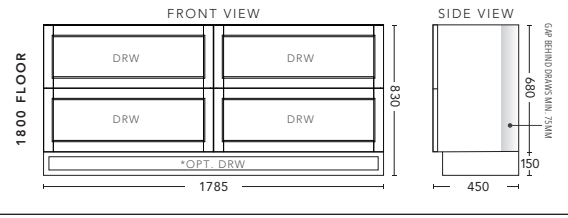

1800mm Double Bowl - FLOOR STANDING - ALL DRAWER

CABINET WITH	PRODUCT CODE	RRP
Elite Polymarble Top, Rectangular Bowl	NAD182ELF	$4,022
20mm Caesarstone Top with Ceramic Above Counter Basin	NAD182CSF	$4,708
20mm Evostone Top with Ceramic Above Counter Basin	NAD182EVF	$4,708
12mm Corian Top with Ceramic Above Counter Basin	NAD182COF	$4,708
33mm Solid Timber Top with Ceramic Above Counter Basin	NAD182STF	$5,479
No Top	NAD182F	$3,290
*Smart Drawer Option (Requires 240mm Kicker) ADD	NAD182SD	$632