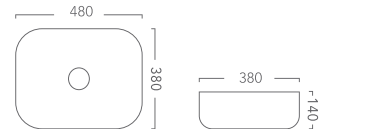

Contour 530 – Semi Inset Basin
Product Codes:
C530 (White)
530mm x 380mm x 150mm