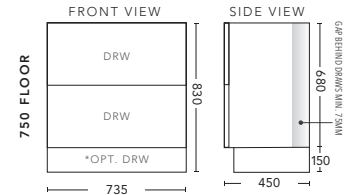

750mm - FLOOR STANDING

CABINET WITH	PRODUCT CODE	RRP
Oxford Ceramic Top, Rectangular Bowl	B75OXF	$1,762
Elite Polymarble Top, Rectangular Bowl	B75ELF	$1,762
Premier Polymarble Top, Oval Bowl	B75PRF	$1,762
20mm Caesarstone Top with Ceramic Above Counter Basin	B75CSF	$2,203
20mm Evostone Top with Ceramic Above Counter Basin	B75EVF	$2,203
12mm Corian Top with Ceramic Above Counter Basin	B75COF	$2,203
33mm Solid Timber Top with Ceramic Above Counter Basin	B75STF	$2,754
No Top	B75F	$1,486
*Smart Drawer Option (Requires 240mm Kicker) ADD	B75SD	$403