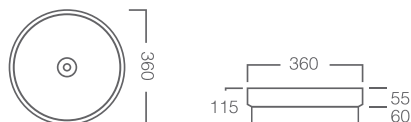

Encore 390 – Above Counter Basin
Product Code:
E390 (White)
390mm x 390mm x 130mm