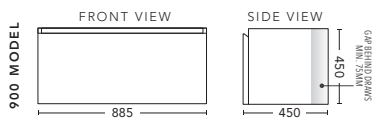

900mm

CABINET WITH	PRODUCT CODE	RRP
Oxford Ceramic Top, Rectangular Bowl	I900XW	$1,420
Elite Polymarble Top, Rectangular Bowl	I90ELW	$1,420
Premier Polymarble Top, Oval Bowl	I90PRW	$1,420
20mm Caesarstone Top with Ceramic Above Counter Basin	I90CSW	$2,037
20mm Evostone Top with Ceramic Above Counter Basin	I90EVW	$2,037
12mm Corian Top with Ceramic Above Counter Basin	I90COW	$2,037
33mm Solid Timber Top with Ceramic Above Counter Basin	I90STW	$2,368
No Top	I90W	$1,304