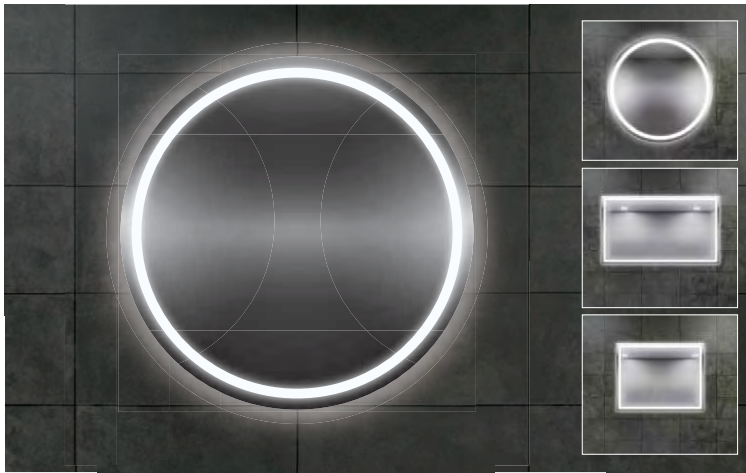

LED MIRRORS

Features

- Backlit Led Mirror With Defogger
- On/Off Touch Sensor
- Dimmable
- Copper Free

ROUND LED Mirrors		
SIZE	PRODUCT CODE	RRP
600mm Diameter	ILM600	$490.60
800mm Diameter	ILM800	$619.30
RECTANGULAR LED Mirrors		
SIZE	PRODUCT CODE	RRP
900mm x 700mm	ILM900	$595.10
1200mm x 700mm	ILM1200	$726.00

MIRRORS

- Satin white edging unless requested otherwise