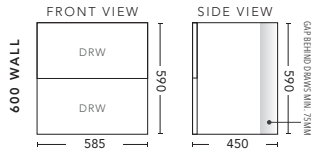

MIRRORS

- Satin white edging unless requested otherwise

Arc Mirrors

Available in:
400mm, 600mm

Curve Mirrors

Available in:
400mm, 600mm

Lyon Mirrors

Available in:
600mm, 900mm
diameters.

Paris Mirrors

Available in:
600mm, 750mm, 900mm
1200mm & 1500mm.

For Drawings and Pricing see page 35

600mm - WALL HUNG

CABINET WITH	PRODUCT CODE	RRP
Oxford Ceramic Top, Rectangular Bowl	B60OXW	\$1,508
Elite Polymarble Top, Rectangular Bowl	B60ELW	\$1,508
Premier Polymarble Top, Oval Bowl	B60PRW	\$1,508
20mm Caesarstone Top with Ceramic Above Counter Basin	B60CSW	\$1,949
20mm Evostone Top with Ceramic Above Counter Basin	B60EVW	\$1,949
12mm Corian Top with Ceramic Above Counter Basin	B60COW	\$1,949
33mm Solid Timber Top with Ceramic Above Counter Basin	B60STW	\$2,390
No Top	B60W	\$1,268