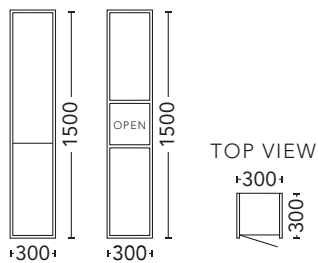

CURVE Mirrors

SIZE	PRODUCT CODE	RRP
Curve 400 (400 x 1000)	CUM40	\$468
Curve 600 (600 x 1000)	CUM60	\$658

LYON Mirrors

SIZE	PRODUCT CODE	RRP
600mm Diameter	LYM60	\$529
900mm Diameter	LYM90	\$848

TALL BOYS