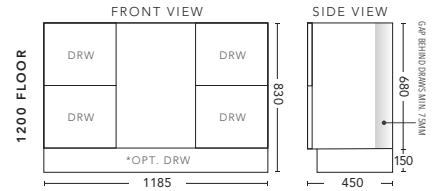

1200mm - FLOOR STANDING

CABINET WITH	PRODUCT CODE	RRP
Oxford Ceramic Top, Rectangular Bowl	M12OXF	$1,795
Elite Polymarble Top, Rectangular Bowl	M12ELF	$1,795
Premier Polymarble Top, Oval Bowl	M12PRF	$1,795
20mm Caesarstone Top with Ceramic Above Counter Basin	M12CSF	$2,456
20mm Evostone Top with Ceramic Above Counter Basin	M12EVF	$2,456
12mm Corian Top with Ceramic Above Counter Basin	M12COF	$2,456
33mm Solid Timber Top with Ceramic Above Counter Basin	M12STF	$3,118
No Top	M12F	$1,499
*Smart Drawer Option (Requires 240mm Kicker) ADD	M12SD	$403