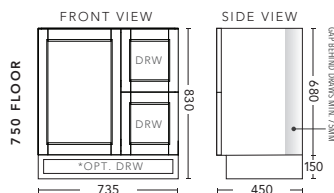

750mm FLOOR STANDING - DOOR & DRAWER

DOOR & DRAWER CABINET WITH	PRODUCT CODE	RRP
Oxford Ceramic Top, Rectangular Bowl	NDD75OXF	$1,927
Elite Polymarble Top, Rectangular Bowl	NDD75ELF	$1,927
Premier Polymarble Top, Oval Bowl	NDD75PRF	$1,927
20mm Caesarstone Top with Ceramic Above Counter Basin	NDD75CSF	$2,421
20mm Evostone Top with Ceramic Above Counter Basin	NDD75EVF	$2,421
12mm Corian Top with Ceramic Above Counter Basin	NDD75COF	$2,421
33mm Solid Timber Top with Ceramic Above Counter Basin	NDD75STF	$2,972
No Top	NDD75F	$1,723
*Smart Drawer Option (Requires 240mm Kicker) ADD	NDD75SD	$403