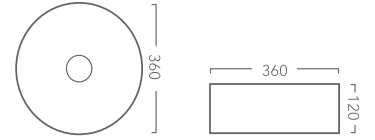

Cirque 360 – Above Counter Basin
Product Code:
C360MB (Matt Black).
360mm x 360mm x 120mm

Essence 400 – Above Counter Basin
Product Codes:
E400MB (Matt Black).
400mm x 400mm x 150mm