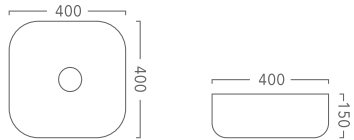

Essence 480 – Above Counter Basin
Product Codes:
E480 (White)
480mm x 380mm x 140mm