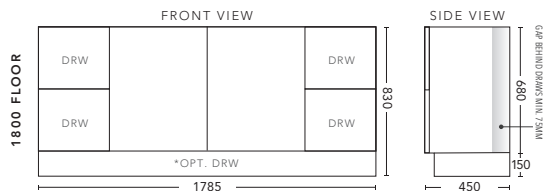

1800mm Single Bowl - FLOOR STANDING

CABINET WITH	PRODUCT CODE	RRP
Elite Polymarble Top, Rectangular Bowl	M181ELF	$2,754
20mm Caesarstone Top with Ceramic Above Counter Basin	M181CSF	$3,922
20mm Evostone Top with Ceramic Above Counter Basin	M181EVF	$3,922
12mm Corian Top with Ceramic Above Counter Basin	M181COF	$3,922
33mm Solid Timber Top with Ceramic Above Counter Basin	M181STF	$4,628
No Top	M181F	$2,262
*Smart Drawer Option (Requires 240mm Kicker) ADD	M181SD	$632