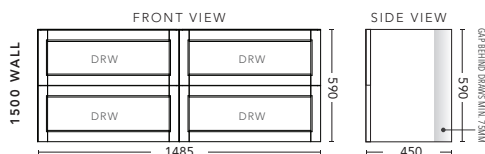

1500mm Double Bowl - WALL HUNG - ALL DRAWER

CABINET WITH	PRODUCT CODE	RRP
Elite Polymarble Top, Rectangular Bowl	NAD152ELW	$3,548
Premier Polymarble Top, Oval Bowl	NAD152PRW	$3,548
20mm Caesarstone Top with Ceramic Above Counter Basin	NAD152CSW	$4,132
20mm Evostone Top with Ceramic Above Counter Basin	NAD152EVW	$4,132
12mm Corian Top with Ceramic Above Counter Basin	NAD152COW	$4,132
33mm Solid Timber Top with Ceramic Above Counter Basin	NAD152STW	$4,904
No Top	NAD152W	$2,654