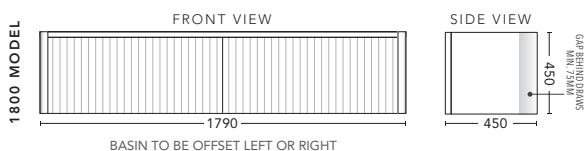

1800mm Single Bowl

CABINET WITH	PRODUCT CODE	RRP
20mm Caesarstone Top with Ceramic Above Counter Basin	CUP181CSW	$4,093
20mm Evostone Top with Ceramic Above Counter Basin	CUP181EVW	$4,093
12mm Corian Top with Ceramic Above Counter Basin	CUP181COW	$4,093
No Top	CUP181W	$2,533