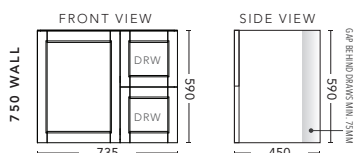

750mm WALL HUNG - DOOR & DRAWER

DOOR & DRAWER CABINET WITH	PRODUCT CODE	RRP
Oxford Ceramic Top, Rectangular Bowl	NDD75OXW	$1,762
Elite Polymarble Top, Rectangular Bowl	NDD75ELW	$1,762
Premier Polymarble Top, Oval Bowl	NDD75PRW	$1,762
20mm Caesarstone Top with Ceramic Above Counter Basin	NDD75CSW	$2,093
20mm Evostone Top with Ceramic Above Counter Basin	NDD75EWW	$2,093
12mm Corian Top with Ceramic Above Counter Basin	NDD75COW	$2,093
33mm Solid Timber Top with Ceramic Above Counter Basin	NDD75STW	$2,644
No Top	NDD75W	$1,615