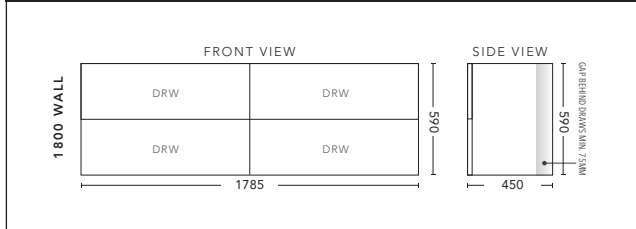

1800mm Double Bowl - WALL HUNG

CABINET WITH	PRODUCT CODE	RRP
Elite Polymarble Top, Rectangular Bowl	B182ELW	$3,515
20mm Caesarstone Top with Ceramic Above Counter Basin	B182CSW	$4,286
20mm Evostone Top with Ceramic Above Counter Basin	B182EVW	$4,286
12mm Corian Top with Ceramic Above Counter Basin	B182COW	$4,286
33mm Solid Timber Top with Ceramic Above Counter Basin	B182STW	$4,838
No Top	B182W	$2,539