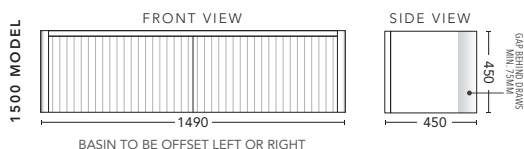

1500mm Single Bowl

CABINET WITH	PRODUCT CODE	RRP
20mm Caesarstone Top with Ceramic Above Counter Basin	CUP151CSW	$3,778
20mm Evostone Top with Ceramic Above Counter Basin	CUP151EVW	$3,778
12mm Corian Top with Ceramic Above Counter Basin	CUP151COW	$3,778
No Top	CUP151W	$2,253