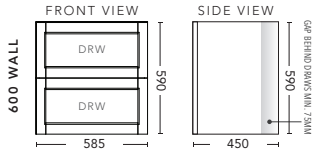

600mm - WALL HUNG - ALL DRAWER

CABINET WITH	PRODUCT CODE	RRP
Oxford Ceramic Top, Rectangular Bowl	NAD60OXW	$1,949
Elite Polymarble Top, Rectangular Bowl	NAD60ELW	$1,949
Premier Polymarble Top, Oval Bowl	NAD60PRW	$1,949
20mm Caesarstone Top with Ceramic Above Counter Basin	NAD60CSW	$2,313
20mm Evostone Top with Ceramic Above Counter Basin	NAD60EVW	$2,313
12mm Corian Top with Ceramic Above Counter Basin	NAD60COW	$2,313
33mm Solid Timber Top with Ceramic Above Counter Basin	NAD60STW	$2,756
No Top	NAD60W	$1,596