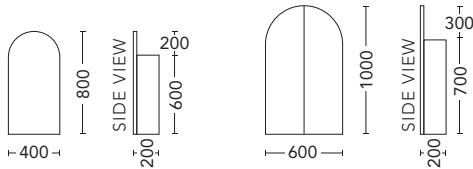

ARC

SIZE	White Interior		Black Interior	
	PRODUCT CODE	RRP	PRODUCT CODE	RRP
Arc 400 (400 x 800)	ARSC40	$1,023	ARSC40-BL	$1,100
Arc 600 (600 x 1000)	ARSC60	$1,166	ARSC60-BL	$1,272