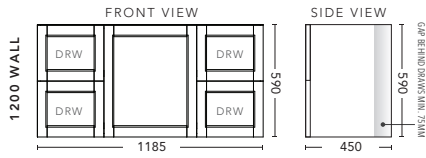

1200mm WALL HUNG - DOOR & DRAWER

DOOR & DRAWER CABINET WITH	PRODUCT CODE	RRP
Oxford Ceramic Top, Rectangular Bowl	NDD12OXW	$2,148
Elite Polymarble Top, Rectangular Bowl	NDD12ELW	$2,148
Premier Polymarble Top, Oval Bowl	NDD12PRW	$2,148
20mm Caesarstone Top with Ceramic Above Counter Basin	NDD12CSW	$2,699
20mm Evostone Top with Ceramic Above Counter Basin	NDD12EVW	$2,699
12mm Corian Top with Ceramic Above Counter Basin	NDD12COW	$2,699
33mm Solid Timber Top with Ceramic Above Counter Basin	NDD12STW	$3,360
No Top	NDD12W	$1,846