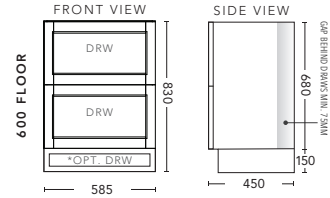

600mm - FLOOR STANDING - ALL DRAWER

CABINET WITH	PRODUCT CODE	RRP
Oxford Ceramic Top, Rectangular Bowl	NAD60OXF	$2,042
Elite Polymarble Top, Rectangular Bowl	NAD60ELF	$2,042
Premier Polymarble Top, Oval Bowl	NAD60PRF	$2,042
20mm Caesarstone Top with Ceramic Above Counter Basin	NAD60CSF	$2,478
20mm Evostone Top with Ceramic Above Counter Basin	NAD60EVF	$2,478
12mm Corian Top with Ceramic Above Counter Basin	NAD60COF	$2,478
33mm Solid Timber Top with Ceramic Above Counter Basin	NAD60STF	$2,919
No Top	NAD60F	$1,846
*Smart Drawer Option (Requires 240mm Kicker) ADD	NAD60SD	$403