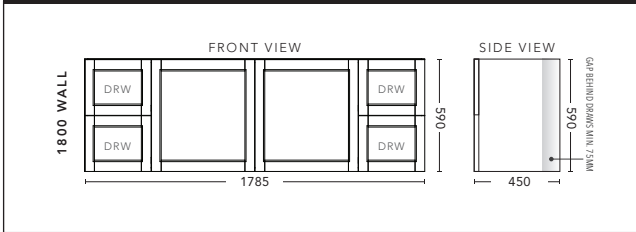

1800mm Double Bowl- WALL HUNG - DOOR & DRAWER