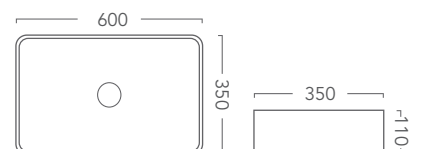

CERAMIC BASINS

All Basins Including Matt Black and Matt White are included in the price of the Vanity.
Basins may also be purchased separately.