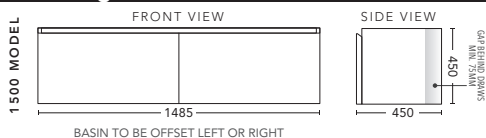

1500mm Single Bowl

CABINET WITH	PRODUCT CODE	RRP
Elite Polymarble Top, Rectangular Bowl	I151ELW	$2,313
20mm Caesarstone Top with Ceramic Above Counter Basin	I151CSW	$3,195
20mm Evostone Top with Ceramic Above Counter Basin	I151EVW	$3,195
12mm Corian Top with Ceramic Above Counter Basin	I151COW	$3,195
33mm Solid Timber Top with Ceramic Above Counter Basin	I151STW	$3,962
No Top	I151W	$1,846