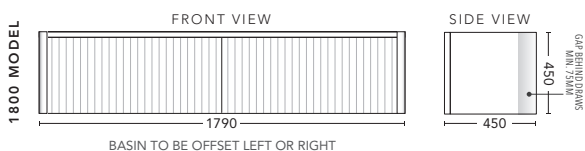

1800mm Double Bowl

CABINET WITH	PRODUCT CODE	RRP
20mm Caesarstone Top with Ceramic Above Counter Basin	CUP182CSW	$4,198
20mm Evostone Top with Ceramic Above Counter Basin	CUP182EVW	$4,198
12mm Corian Top with Ceramic Above Counter Basin	CUP182COW	$4,198
No Top	CUP182W	$2,638