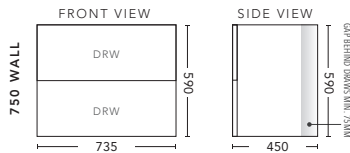

750mm - WALL HUNG

CABINET WITH	PRODUCT CODE	RRP
Oxford Ceramic Top, Rectangular Bowl	B75OXW	$1,596
Elite Polymarble Top, Rectangular Bowl	B75ELW	$1,596
Premier Polymarble Top, Oval Bowl	B75PRW	$1,596
20mm Caesarstone Top with Ceramic Above Counter Basin	B75CSW	$2,037
20mm Evostone Top with Ceramic Above Counter Basin	B75EVW	$2,037
12mm Corian Top with Ceramic Above Counter Basin	B75COW	$2,037
33mm Solid Timber Top with Ceramic Above Counter Basin	B75STW	$2,589
No Top	B75W	$1,384