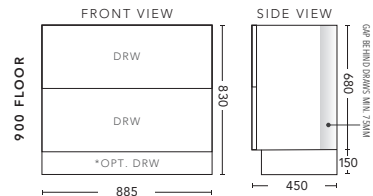

900mm - FLOOR STANDING

CABINET WITH	PRODUCT CODE	RRP
Oxford Ceramic Top, Rectangular Bowl	B90OXF	$1,872
Elite Polymarble Top, Rectangular Bowl	B90ELF	$1,872
Premier Polymarble Top, Oval Bowl	B90PRF	$1,872
20mm Caesarstone Top with Ceramic Above Counter Basin	B90CSF	$2,423
20mm Evostone Top with Ceramic Above Counter Basin	B90EVF	$2,423
12mm Corian Top with Ceramic Above Counter Basin	B90COF	$2,423
33mm Solid Timber Top with Ceramic Above Counter Basin	B90STF	$3,085
No Top	B90F	$1,649
*Smart Drawer Option (Requires 240mm Kicker) ADD	B90SD	$403