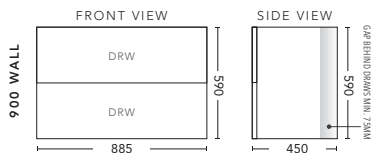

900mm - WALL HUNG

CABINET WITH	PRODUCT CODE	RRP
Oxford Ceramic Top, Rectangular Bowl	B90OXW	$1,652
Elite Polymarble Top, Rectangular Bowl	B90ELW	$1,652
Premier Polymarble Top, Oval Bowl	B90PRW	$1,652
20mm Caesarstone Top with Ceramic Above Counter Basin	B90CSW	$2,203
20mm Evostone Top with Ceramic Above Counter Basin	B90EVW	$2,203
12mm Corian Top with Ceramic Above Counter Basin	B90COW	$2,203
33mm Solid Timber Top with Ceramic Above Counter Basin	B90STW	$2,864
No Top	B90W	$1,441