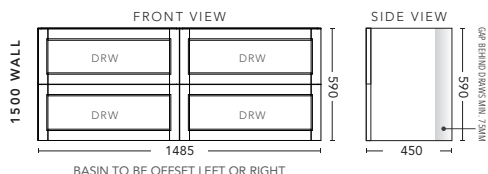

1500mm Single Bowl - WALL HUNG - ALL DRAWER

CABINET WITH	PRODUCT CODE	RRP
Elite Polymarble Top, Rectangular Bowl	NAD151ELW	$3,184
20mm Caesarstone Top with Ceramic Above Counter Basin	NAD151CSW	$3,779
20mm Evostone Top with Ceramic Above Counter Basin	NAD151EVW	$3,779
12mm Corian Top with Ceramic Above Counter Basin	NAD151COW	$3,779
33mm Solid Timber Top with Ceramic Above Counter Basin	NAD151STW	$4,551
No Top	NAD151W	$2,654