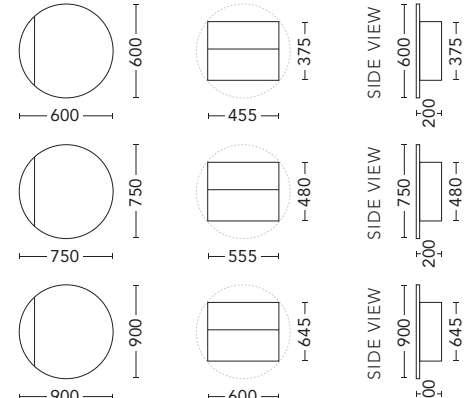

LYON

SIZE	White Interior		Black Interior	
	PRODUCT CODE	RRP	PRODUCT CODE	RRP
Lyon 600 (600mm Diameter)	LYSC60	$1,084	LYSC60-BL	$1,173
Lyon 750 (750mm Diameter)	LYSC75	$1,149	LYSC75-BL	$1,138
Lyon 900 (900mm Diameter)	LYSC90	$1,235	LYSC90-BL	$1,340