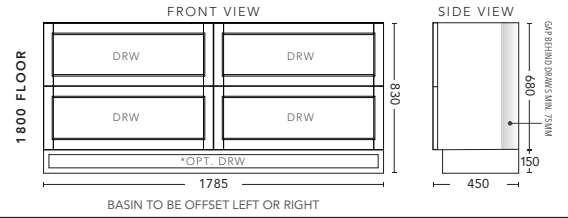

1800mm Single Bowl - FLOOR STANDING - ALL DRAWER

CABINET WITH	PRODUCT CODE	RRP
Elite Polymarble Top, Rectangular Bowl	NAD181ELF	$3,801
20mm Caesarstone Top with Ceramic Above Counter Basin	NAD181CSF	$4,408
20mm Evostone Top with Ceramic Above Counter Basin	NAD181EVF	$4,408
12mm Corian Top with Ceramic Above Counter Basin	NAD181COF	$4,408
33mm Solid Timber Top with Ceramic Above Counter Basin	NAD181STF	$5,180
No Top	NAD181F	$3,453
*Smart Drawer Option (Requires 240mm Kicker) ADD	NAD181SD	$632