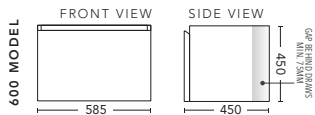

600mm

CABINET WITH	PRODUCT CODE	RRP
Oxford Ceramic Top, Rectangular Bowl	I600XW	$988
Elite Polymarble Top, Rectangular Bowl	I60ELW	$988
Premier Polymarble Top, Oval Bowl	I60PRW	$988
20mm Caesarstone Top with Ceramic Above Counter Basin	I60CSW	$1,431
20mm Evostone Top with Ceramic Above Counter Basin	I60EVW	$1,431
12mm Corian Top with Ceramic Above Counter Basin	I60COW	$1,431
33mm Solid Timber Top with Ceramic Above Counter Basin	I60STW	$1,652
No Top	I60W	$806