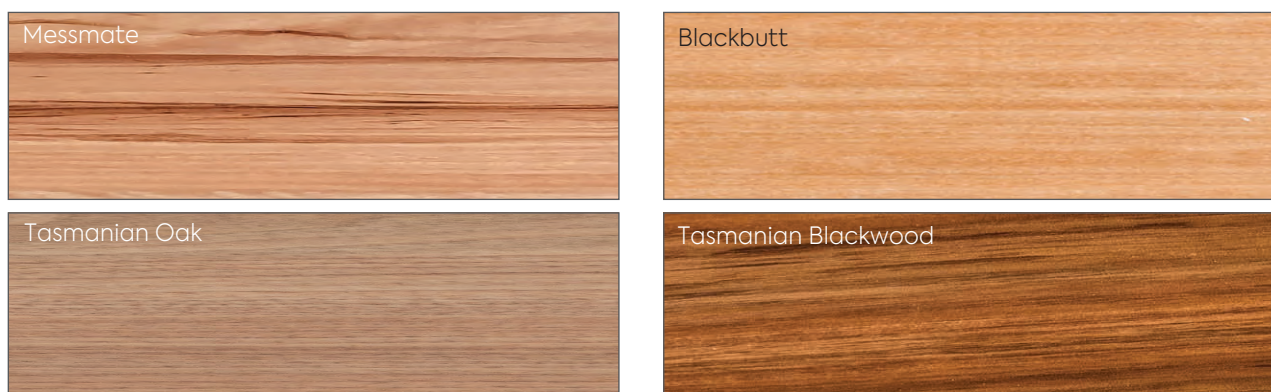

Premier Polymarble
Oval Bowl

Sizes available:

600	750	900	1200
1500 SINGLE BOWL	N/A	1500 DOUBLE BOWL	
1800 SINGLE BOWL	N/A	1800 DOUBLE BOWL	

BENCH TOP OPTIONS

Caesarstone® 20mm - Silica Free - other colours are available on request

Evostone 20mm Solid Surface - Silica Free - other colours are available on request

Corian® Solid Surface 12mm - other colours are available on request

Solid Timber 33mm

All colours shown are as close as possible to the manufactured product, however some variations will occur in colour, shading and texture. Solid Timber is a natural product and as such grain and colour can vary considerably.

Dark Grey - available in Gloss or Satin.

Woodgrain Melamine Finishes - other colours are available on request

Tasmanian Oak Woodmatt

Estella Oak Woodmatt

Notaio Walnut Woodmatt

Prime Oak Woodmatt

Nordic Oak Woodmatt