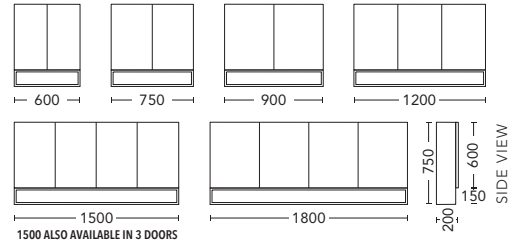

CALAIS

HINGE DOOR

SIZE	White Interior		Black Interior	
	PRODUCT CODE	RRP	PRODUCT CODE	RRP
600	CASC60	$977	CASC60-BL	$1,065
750	CASC75	$1,078	CASC75-BL	$1,177
900	CASC90	$1,153	CASC90-BL	$1,261
1200	CASC12	$1,497	CASC12-BL	$1,539
1500	CASC15	$1,638	CASC15-BL	$1,742
1800	CASC18	$1,872	CASC18-BL	$1,982