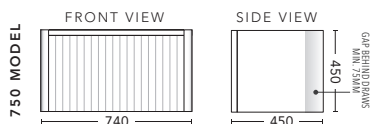

750mm

CABINET WITH	PRODUCT CODE	RRP
20mm Caesarstone Top with Ceramic Above Counter Basin	CUP75CSW	$2,308
20mm Evostone Top with Ceramic Above Counter Basin	CUP75EVW	$2,308
12mm Corian Top with Ceramic Above Counter Basin	CUP75COW	$2,308
No Top	CUP75W	$1,565