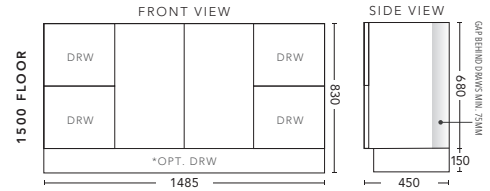

1500mm Single Bowl - FLOOR STANDING

CABINET WITH	PRODUCT CODE	RRP
Elite Polymarble Top, Rectangular Bowl	M151ELF	$2,308
20mm Caesarstone Top with Ceramic Above Counter Basin	M151CSF	$3,195
20mm Evostone Top with Ceramic Above Counter Basin	M151EVF	$3,195
12mm Corian Top with Ceramic Above Counter Basin	M151COF	$3,195
33mm Solid Timber Top with Ceramic Above Counter Basin	M151STF	$3,965
No Top	M151F	$1,959
*Smart Drawer Option (Requires 240mm Kicker) ADD	M151SD	$632