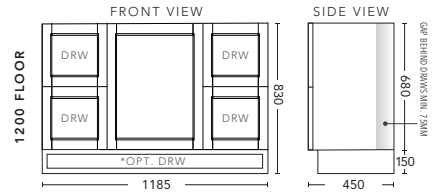

1200mm FLOOR STANDING - DOOR & DRAWER

DOOR & DRAWER CABINET WITH	PRODUCT CODE	RRP
Oxford Ceramic Top, Rectangular Bowl	NDD12OXF	$2,423
Elite Polymarble Top, Rectangular Bowl	NDD12ELF	$2,423
Premier Polymarble Top, Oval Bowl	NDD12PRF	$2,423
20mm Caesarstone Top with Ceramic Above Counter Basin	NDD12CSF	$2,864
20mm Evostone Top with Ceramic Above Counter Basin	NDD12EVF	$2,864
12mm Corian Top with Ceramic Above Counter Basin	NDD12COF	$2,864
33mm Solid Timber Top with Ceramic Above Counter Basin	NDD12STF	$3,526
No Top	NDD12F	$2,075
*Smart Drawer Option (Requires 240mm Kicker) ADD	NDD12SD	$403