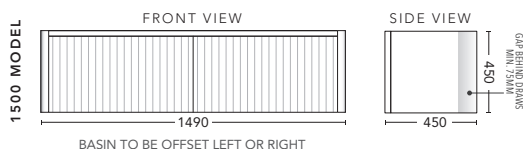

1500mm Double Bowl

CABINET WITH	PRODUCT CODE	RRP
20mm Caesarstone Top with Ceramic Above Counter Basin	CUP152CSW	$3,878
20mm Evostone Top with Ceramic Above Counter Basin	CUP152EVW	$3,878
12mm Corian Top with Ceramic Above Counter Basin	CUP152COW	$3,878
No Top	CUP152W	$2,358