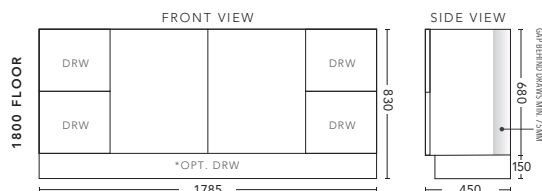

1800mm Double Bowl - FLOOR STANDING

CABINET WITH	PRODUCT CODE	RRP
Elite Polymarble Top, Rectangular Bowl	M182ELF	$2,975
20mm Caesarstone Top with Ceramic Above Counter Basin	M182CSF	$4,077
20mm Evostone Top with Ceramic Above Counter Basin	M182EVF	$4,077
12mm Corian Top with Ceramic Above Counter Basin	M182COF	$4,077
33mm Solid Timber Top with Ceramic Above Counter Basin	M182STF	$4,849
No Top	M182F	$2,262
*Smart Drawer Option (Requires 240mm Kicker) ADD	M182SD	$632