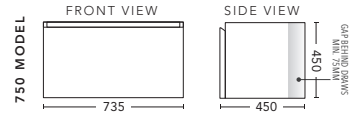

750mm

CABINET WITH	PRODUCT CODE	RRP
Oxford Ceramic Top, Rectangular Bowl	I750XW	$1,319
Elite Polymarble Top, Rectangular Bowl	I75ELW	$1,319
Premier Polymarble Top, Oval Bowl	I75PRW	$1,319
20mm Caesarstone Top with Ceramic Above Counter Basin	I75CSW	$1,817
20mm Evostone Top with Ceramic Above Counter Basin	I75EVW	$1,817
12mm Corian Top with Ceramic Above Counter Basin	I75COW	$1,817
33mm Solid Timber Top with Ceramic Above Counter Basin	I75STW	$2,037
No Top	I75W	$1,151