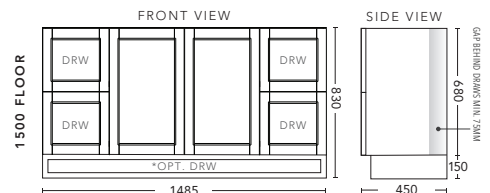

1500mm Double Bowl - FLOOR STANDING - DOOR & DRAWER

DOOR & DRAWER CABINET WITH	PRODUCT CODE	RRP
Elite Polymarble Top, Rectangular Bowl	NDD152ELF	$3,027
Premier Polymarble Top, Oval Bowl	NDD152PRF	$3,027
20mm Caesarstone Top with Ceramic Above Counter Basin	NDD152CSF	$3,746
20mm Evostone Top with Ceramic Above Counter Basin	NDD152EVF	$3,746
12mm Corian Top with Ceramic Above Counter Basin	NDD152COF	$3,746
33mm Solid Timber Top with Ceramic Above Counter Basin	NDD152STF	$4,518
No Top	NDD152F	$2,647
*Smart Drawer Option (Requires 240mm Kicker) ADD	NDD152SD	$632