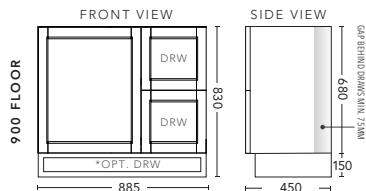

900mm FLOOR STANDING - DOOR & DRAWER

DOOR & DRAWER CABINET WITH	PRODUCT CODE	RRP
Oxford Ceramic Top, Rectangular Bowl	NDD90OXF	$2,037
Elite Polymarble Top, Rectangular Bowl	NDD90ELF	$2,037
Premier Polymarble Top, Oval Bowl	NDD90PRF	$2,037
20mm Caesarstone Top with Ceramic Above Counter Basin	NDD90CSF	$2,534
20mm Evostone Top with Ceramic Above Counter Basin	NDD90EVF	$2,534
12mm Corian Top with Ceramic Above Counter Basin	NDD90COF	$2,534
33mm Solid Timber Top with Ceramic Above Counter Basin	NDD90STF	$3,195
No Top	NDD90F	$1,728
*Smart Drawer Option (Requires 240mm Kicker) ADD	NDD90SD	$403