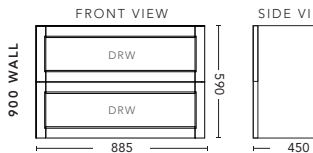

900mm - WALL HUNG - ALL DRAWER

CABINET WITH	PRODUCT CODE	RRP
Oxford Ceramic Top, Rectangular Bowl	NAD90OXW	$2,088
Elite Polymarble Top, Rectangular Bowl	NAD90ELW	$2,088
Premier Polymarble Top, Oval Bowl	NAD90PRW	$2,088
20mm Caesarstone Top with Ceramic Above Counter Basin	NAD90CSW	$2,754
20mm Evostone Top with Ceramic Above Counter Basin	NAD90EVW	$2,754
12mm Corian Top with Ceramic Above Counter Basin	NAD90COW	$2,754
33mm Solid Timber Top with Ceramic Above Counter Basin	NAD90STW	$3,202
No Top	NAD90W	$1,841