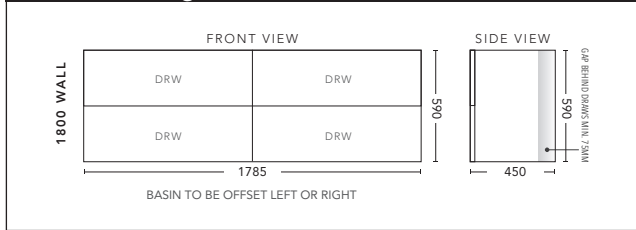

1800mm Single Bowl - WALL HUNG

CABINET WITH	PRODUCT CODE	RRP
Elite Polymarble Top, Rectangular Bowl	B18ELW	$3,305
20mm Caesarstone Top with Ceramic Above Counter Basin	B18CSW	$4,077
20mm Evostone Top with Ceramic Above Counter Basin	B18EVW	$4,077
12mm Corian Top with Ceramic Above Counter Basin	B18COW	$4,077
33mm Solid Timber Top with Ceramic Above Counter Basin	B18STW	$4,628
No Top	B18W	$2,423