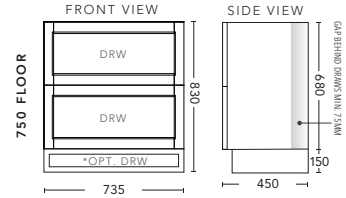

750mm - FLOOR STANDING - ALL DRAWER

CABINET WITH	PRODUCT CODE	RRP
Oxford Ceramic Top, Rectangular Bowl	NAD75OXF	$2,148
Elite Polymarble Top, Rectangular Bowl	NAD75ELF	$2,148
Premier Polymarble Top, Oval Bowl	NAD75PRF	$2,148
20mm Caesarstone Top with Ceramic Above Counter Basin	NAD75CSF	$2,809
20mm Evostone Top with Ceramic Above Counter Basin	NAD75EVF	$2,809
12mm Corian Top with Ceramic Above Counter Basin	NAD75COF	$2,809
33mm Solid Timber Top with Ceramic Above Counter Basin	NAD75STF	$3,360
No Top	NAD75F	$1,846
*Smart Drawer Option (Requires 240mm Kicker) ADD	NAD75SD	$403