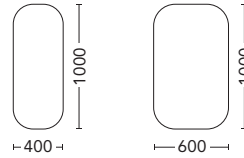

CURVE Mirrors

SIZE	PRODUCT CODE	RRP
Curve 400 (400 x 1000)	CUM40	\$468
Curve 600 (600 x 1000)	CUM60	\$658

LYON Mirrors

SIZE	PRODUCT CODE	RRP
600mm Diameter	LYM60	\$529
900mm Diameter	LYM90	\$848

TALL BOYS