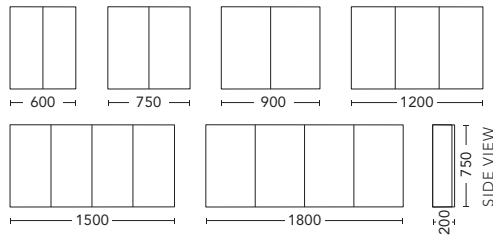

PARIS

HINGE DOOR

SIZE	White Interior		Black Interior	
	PRODUCT CODE	RRP	PRODUCT CODE	RRP
600	PASC60	$829	PASC60-BL	$912
750	PASC75	$875	PASC75-BL	$963
900	PASC90	$935	PASC90-BL	$1,028
1200	PASC12	$1,211	PASC12-BL	$1,331
1500	PASC15	$1,383	PASC15-BL	$1,484
1800	PASC18	$1,616	PASC18-BL	$1,740