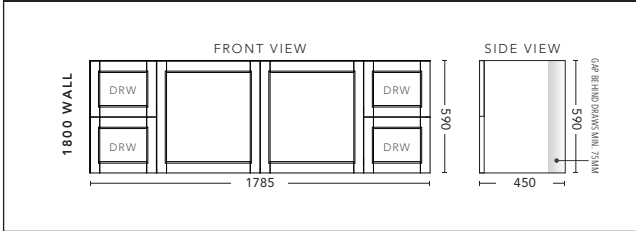

1800mm Single Bowl WALL HUNG - DOOR & DRAWER