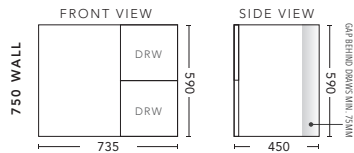

750mm - WALL HUNG

CABINET WITH	PRODUCT CODE	RRP
Oxford Ceramic Top, Rectangular Bowl	M75OXW	$1,211
Elite Polymarble Top, Rectangular Bowl	M75ELW	$1,211
Premier Polymarble Top, Oval Bowl	M75PRW	$1,211
20mm Caesarstone Top with Ceramic Above Counter Basin	M75CSW	$1,762
20mm Evostone Top with Ceramic Above Counter Basin	M75EWW	$1,762
12mm Corian Top with Ceramic Above Counter Basin	M75COW	$1,762
33mm Solid Timber Top with Ceramic Above Counter Basin	M75STW	$2,203
No Top	M75W	$1,037