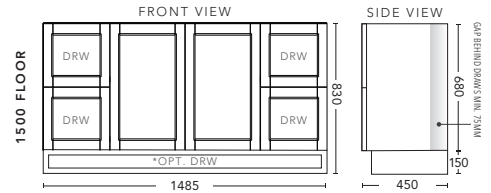

1500mm Single Bowl - FLOOR STANDING - DOOR & DRAWER

CABINET WITH	PRODUCT CODE	RRP
Elite Polymarble Top, Rectangular Bowl	NDD151ELF	$2,975
20mm Caesarstone Top with Ceramic Above Counter Basin	NDD151CSF	$3,636
20mm Evostone Top with Ceramic Above Counter Basin	NDD151EVF	$3,636
12mm Corian Top with Ceramic Above Counter Basin	NDD151COF	$3,636
33mm Solid Timber Top with Ceramic Above Counter Basin	NDD151STF	$4,408
No Top	NDD151F	$2,647
*Smart Drawer Option (Requires 240mm Kicker) ADD	NDD151SD	$632