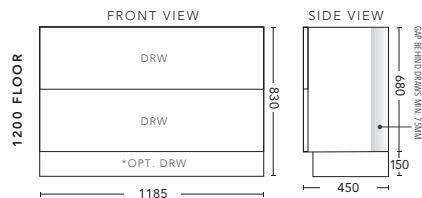

1200mm - FLOOR STANDING

CABINET WITH	PRODUCT CODE	RRP
Oxford Ceramic Top, Rectangular Bowl	B120XF	$2,203
Elite Polymarble Top, Rectangular Bowl	B12ELF	$2,203
Premier Polymarble Top, Oval Bowl	B12PRF	$2,203
20mm Caesarstone Top with Ceramic Above Counter Basin	B12CSF	$2,864
20mm Evostone Top with Ceramic Above Counter Basin	B12EVF	$2,864
12mm Corian Top with Ceramic Above Counter Basin	B12COF	$2,864
33mm Solid Timber Top with Ceramic Above Counter Basin	B12STF	$3,636
No Top	B12F	$1,961
*Smart Drawer Option (Requires 240mm Kicker) ADD	B12SD	$403