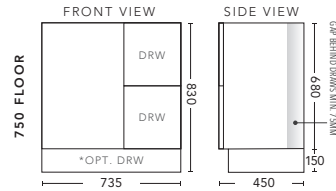

750mm - FLOOR STANDING

CABINET WITH	PRODUCT CODE	RRP
Oxford Ceramic Top, Rectangular Bowl	M75OXF	$1,321
Elite Polymarble Top, Rectangular Bowl	M75ELF	$1,321
Premier Polymarble Top, Oval Bowl	M75PRF	$1,321
20mm Caesarstone Top with Ceramic Above Counter Basin	M75CSF	$1,872
20mm Evostone Top with Ceramic Above Counter Basin	M75EVF	$1,872
12mm Corian Top with Ceramic Above Counter Basin	M75COF	$1,872
33mm Solid Timber Top with Ceramic Above Counter Basin	M75STF	$2,313
No Top	M75F	$1,153
*Smart Drawer Option (Requires 240mm Kicker) ADD	M75SD	$403