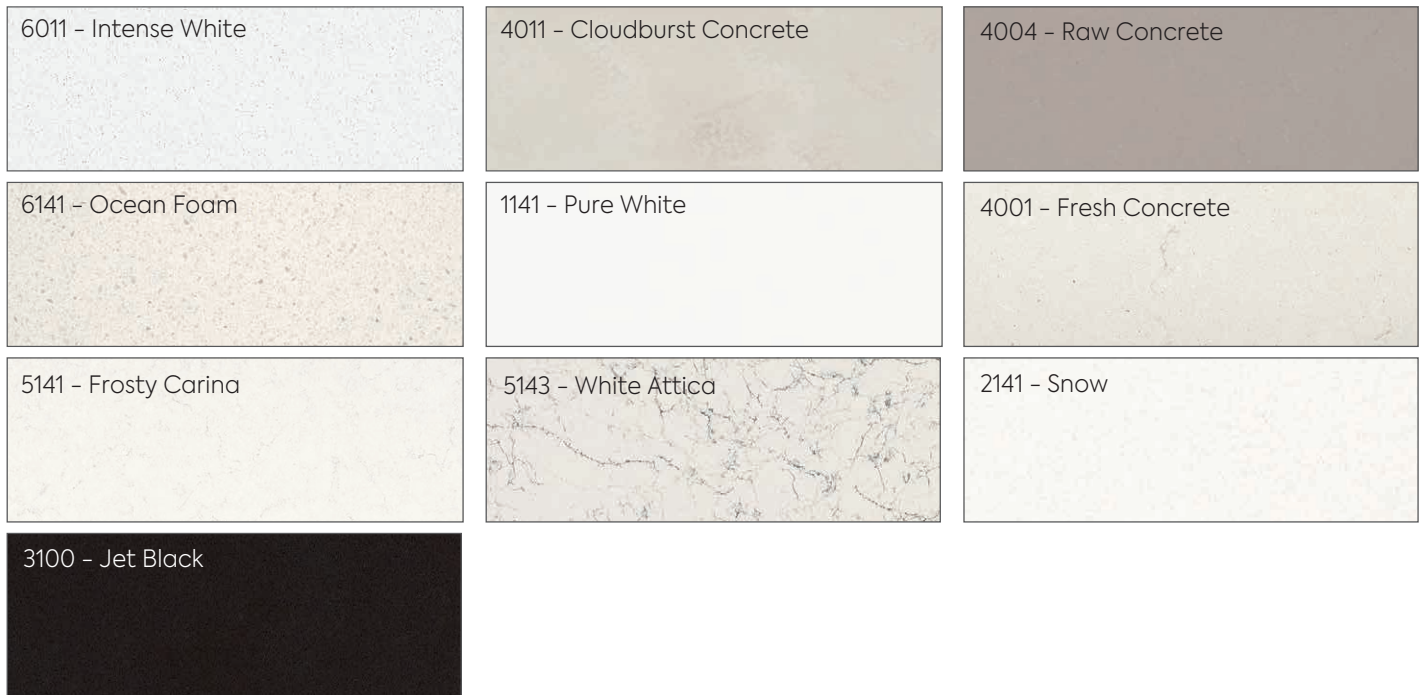

Sizes available:

600	750	900	1200
1500 SINGLE BOWL	N/A	1500 DOUBLE BOWL	N/A
1800 SINGLE BOWL	N/A	1800 DOUBLE BOWL	N/A

Elite Polymarble
Rectangular Bowl

Sizes available:

600	750	900	1200
1500 SINGLE BOWL		1500 DOUBLE BOWL	
1800 SINGLE BOWL		1800 DOUBLE BOWL	

Premier Polymarble
Oval Bowl

Sizes available:

600	750	900	1200
1500 SINGLE BOWL	N/A	1500 DOUBLE BOWL	
1800 SINGLE BOWL	N/A	1800 DOUBLE BOWL	

BENCH TOP OPTIONS

Caesarstone® 20mm - Silica Free - other colours are available on request

Evostone 20mm Solid Surface - Silica Free - other colours are available on request

Corian® Solid Surface 12mm - other colours are available on request

Solid Timber 33mm

All colours shown are as close as possible to the manufactured product, however some variations will occur in colour, shading and texture. Solid Timber is a natural product and as such grain and colour can vary considerably.