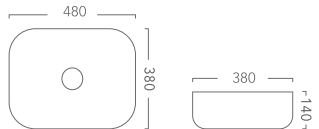

Smooth 500 – Above Counter Basin
Product Codes:
S500 (White)
500mm x 355mm x 90mm