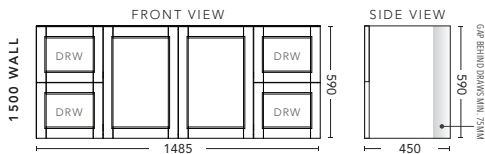

1500mm Double Bowl - WALL HUNG - DOOR & DRAWER

DOOR & DRAWER CABINET WITH	PRODUCT CODE	RRP
Elite Polymarble Top, Rectangular Bowl	NDD152ELW	$2,498
Premier Polymarble Top, Oval Bowl	NDD152PRW	$2,498
20mm Caesarstone Top with Ceramic Above Counter Basin	NDD152CSW	$3,581
20mm Evostone Top with Ceramic Above Counter Basin	NDD152EVW	$3,581
12mm Corian Top with Ceramic Above Counter Basin	NDD152COW	$3,581
33mm Solid Timber Top with Ceramic Above Counter Basin	NDD152STW	$4,353
No Top	NDD152W	$2,146