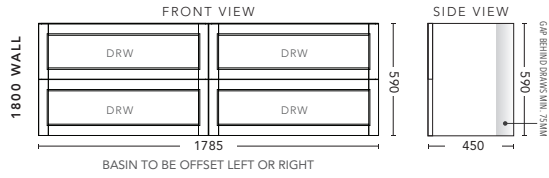

1800mm Single Bowl - WALL HUNG - ALL DRAWER

CABINET WITH	PRODUCT CODE	RRP
Elite Polymarble Top, Rectangular Bowl	NAD181ELW	$3,601
20mm Caesarstone Top with Ceramic Above Counter Basin	NAD181CSW	$4,366
20mm Evostone Top with Ceramic Above Counter Basin	NAD181EVW	$4,366
12mm Corian Top with Ceramic Above Counter Basin	NAD181COW	$4,366
33mm Solid Timber Top with Ceramic Above Counter Basin	NAD181STW	$5,138
No Top	NAD181W	$2,999