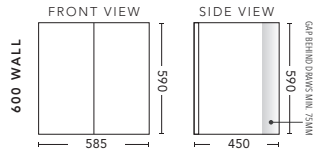

600mm - WALL HUNG

CABINET WITH	PRODUCT CODE	RRP
Oxford Ceramic Top, Rectangular Bowl	M60OXW	$968
Elite Polymarble Top, Rectangular Bowl	M60ELW	$968
Premier Polymarble Top, Oval Bowl	M60PRW	$968
20mm Caesarstone Top with Ceramic Above Counter Basin	M60CSW	$1,519
20mm Evostone Top with Ceramic Above Counter Basin	M60EWW	$1,519
12mm Corian Top with Ceramic Above Counter Basin	M60COW	$1,519
33mm Solid Timber Top with Ceramic Above Counter Basin	M60STW	$1,960
No Top	M60W	$806