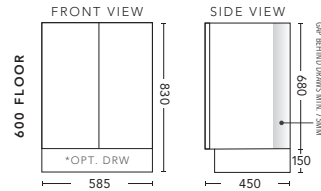

600mm - FLOOR STANDING

CABINET WITH	PRODUCT CODE	RRP
Oxford Ceramic Top, Rectangular Bowl	M60OXF	$1,100
Elite Polymarble Top, Rectangular Bowl	M60ELF	$1,100
Premier Polymarble Top, Oval Bowl	M60PRF	$1,100
20mm Caesarstone Top with Ceramic Above Counter Basin	M60CSF	$1,652
20mm Evostone Top with Ceramic Above Counter Basin	M60EVF	$1,652
12mm Corian Top with Ceramic Above Counter Basin	M60COF	$1,652
33mm Solid Timber Top with Ceramic Above Counter Basin	M60STF	$2,093
No Top	M60F	$922
*Smart Drawer Option (Requires 240mm Kicker) ADD	M60SD	$403