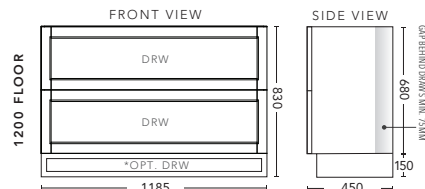

1200mm - FLOOR STANDING - ALL DRAWER

CABINET WITH	PRODUCT CODE	RRP
Oxford Ceramic Top, Rectangular Bowl	NAD12OXF	$2,754
Elite Polymarble Top, Rectangular Bowl	NAD12ELF	$2,754
Premier Polymarble Top, Oval Bowl	NAD12PRF	$2,754
20mm Caesarstone Top with Ceramic Above Counter Basin	NAD12CSF	$3,305
20mm Evostone Top with Ceramic Above Counter Basin	NAD12EVF	$3,305
12mm Corian Top with Ceramic Above Counter Basin	NAD12COF	$3,305
33mm Solid Timber Top with Ceramic Above Counter Basin	NAD12STF	$3,967
No Top	NAD12F	$2,423
*Smart Drawer Option (Requires 240mm Kicker) ADD	NAD12SD	$403