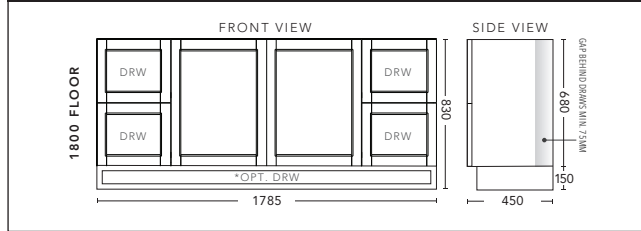

1800mm Single Bowl - FLOOR STANDING - DOOR & DRAWER

DOOR & DRAWER CABINET WITH	PRODUCT CODE	RRP
Elite Polymarble Top, Rectangular Bowl	NDD181ELW	$3,175
20mm Caesarstone Top with Ceramic Above Counter Basin	NDD181CSW	$3,965
20mm Evostone Top with Ceramic Above Counter Basin	NDD181EVW	$3,965
12mm Corian Top with Ceramic Above Counter Basin	NDD181COW	$3,965
33mm Solid Timber Top with Ceramic Above Counter Basin	NDD181STW	$4,736
No Top	NDD181W	$2,712

CABINET WITH	PRODUCT CODE	RRP
Elite Polymarble Top, Rectangular Bowl	NDD181ELF	$3,636
20mm Caesarstone Top with Ceramic Above Counter Basin	NDD181CSF	$4,406
20mm Evostone Top with Ceramic Above Counter Basin	NDD181EVF	$4,406
12mm Corian Top with Ceramic Above Counter Basin	NDD181COF	$4,406
33mm Solid Timber Top with Ceramic Above Counter Basin	NDD181STF	$5,177
No Top	NDD181F	$3,109
*Smart Drawer Option (Requires 240mm Kicker) ADD	NDD181SD	$632