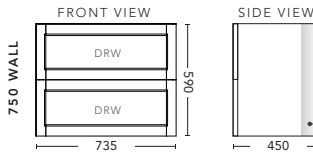

750mm - WALL HUNG - ALL DRAWER

CABINET WITH	PRODUCT CODE	RRP
Oxford Ceramic Top, Rectangular Bowl	NAD75OXW	$1,982
Elite Polymarble Top, Rectangular Bowl	NAD75ELW	$1,982
Premier Polymarble Top, Oval Bowl	NAD75PRW	$1,982
20mm Caesarstone Top with Ceramic Above Counter Basin	NAD75CSW	$2,452
20mm Evostone Top with Ceramic Above Counter Basin	NAD75EVW	$2,452
12mm Corian Top with Ceramic Above Counter Basin	NAD75COW	$2,452
33mm Solid Timber Top with Ceramic Above Counter Basin	NAD75STW	$3,003
No Top	NAD75W	$1,796