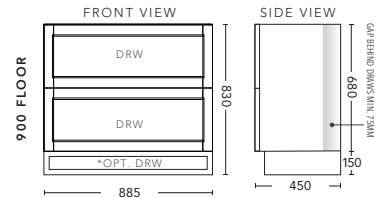

900mm - FLOOR STANDING - ALL DRAWER

CABINET WITH	PRODUCT CODE	RRP
Oxford Ceramic Top, Rectangular Bowl	NAD90OXF	$2,203
Elite Polymarble Top, Rectangular Bowl	NAD90ELF	$2,203
Premier Polymarble Top, Oval Bowl	NAD90PRF	$2,203
20mm Caesarstone Top with Ceramic Above Counter Basin	NAD90CSF	$2,840
20mm Evostone Top with Ceramic Above Counter Basin	NAD90EVF	$2,840
12mm Corian Top with Ceramic Above Counter Basin	NAD90COF	$2,840
33mm Solid Timber Top with Ceramic Above Counter Basin	NAD90STF	$3,502
No Top	NAD90F	$2,029
*Smart Drawer Option (Requires 240mm Kicker) ADD	NAD90SD	$403