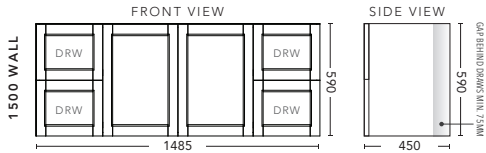

1500mm Single Bowl - WALL HUNG - DOOR & DRAWER

DOOR & DRAWER CABINET WITH	PRODUCT CODE	RRP
Elite Polymarble Top, Rectangular Bowl	NDD151ELW	$2,589
20mm Caesarstone Top with Ceramic Above Counter Basin	NDD151CSW	$3,299
20mm Evostone Top with Ceramic Above Counter Basin	NDD151EVW	$3,299
12mm Corian Top with Ceramic Above Counter Basin	NDD151COW	$3,299
33mm Solid Timber Top with Ceramic Above Counter Basin	NDD151STW	$4,070
No Top	NDD151W	$2,146