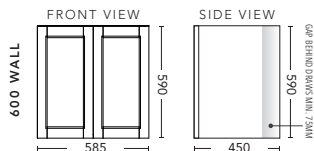

600mm WALL HUNG - DOOR & DRAWER

DOOR & DRAWER CABINET WITH	PRODUCT CODE	RRP
Oxford Ceramic Top, Rectangular Bowl	NDD60OXW	$1,321
Elite Polymarble Top, Rectangular Bowl	NDD60ELW	$1,321
Premier Polymarble Top, Oval Bowl	NDD60PRW	$1,321
20mm Caesarstone Top with Ceramic Above Counter Basin	NDD60CSW	$1,915
20mm Evostone Top with Ceramic Above Counter Basin	NDD60EWW	$1,915
12mm Corian Top with Ceramic Above Counter Basin	NDD60COW	$1,915
33mm Solid Timber Top with Ceramic Above Counter Basin	NDD60STW	$2,356
No Top	NDD60W	$1,151