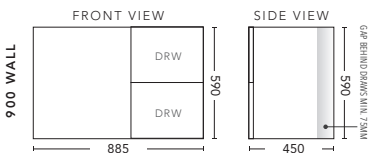

900mm - WALL HUNG

CABINET WITH	PRODUCT CODE	RRP
Oxford Ceramic Top, Rectangular Bowl	M90OXW	$1,321
Elite Polymarble Top, Rectangular Bowl	M90ELW	$1,321
Premier Polymarble Top, Oval Bowl	M90PRW	$1,321
20mm Caesarstone Top with Ceramic Above Counter Basin	M90CSW	$1,872
20mm Evostone Top with Ceramic Above Counter Basin	M90EWW	$1,872
12mm Corian Top with Ceramic Above Counter Basin	M90COW	$1,872
33mm Solid Timber Top with Ceramic Above Counter Basin	M90STW	$2,423
No Top	M90W	$1,153