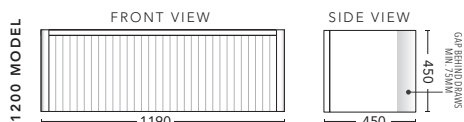

1200mm

CABINET WITH	PRODUCT CODE	RRP
20mm Caesarstone Top with Ceramic Above Counter Basin	CUP12CSW	$2,997
20mm Evostone Top with Ceramic Above Counter Basin	CUP12EVW	$2,997
12mm Corian Top with Ceramic Above Counter Basin	CUP12COW	$2,997
No Top	CUP12W	$1,781