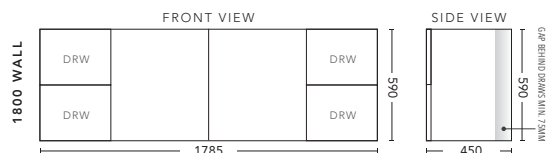

1800mm Double Bowl - WALL HUNG

CABINET WITH	PRODUCT CODE	RRP
Elite Polymarble Top, Rectangular Bowl	M182ELW	$2,635
20mm Caesarstone Top with Ceramic Above Counter Basin	M182CSW	$3,738
20mm Evostone Top with Ceramic Above Counter Basin	M182EVW	$3,738
12mm Corian Top with Ceramic Above Counter Basin	M182COW	$3,738
33mm Solid Timber Top with Ceramic Above Counter Basin	M182STW	$4,509
No Top	M182W	$2,087