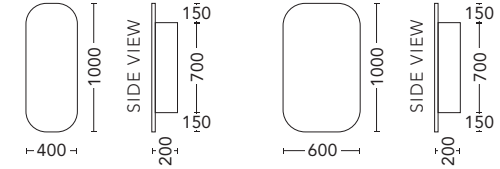

CURVE

SIZE	White Interior		Black Interior	
	PRODUCT CODE	RRP	PRODUCT CODE	RRP
Curve 400 (400 x 1000)	CUSC40	$1,100	CUSC40-BL	$1,186
Curve 600 (600 x 1000)	CUSC60	$1,316	CUSC60-BL	$1,431