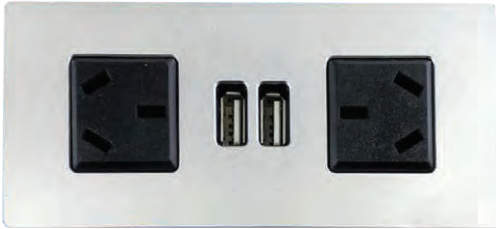

ACCESSORIES

In Drawer Double Power Point with 2 USB Ports

- Perfect for hairdryers and shavers to be permanently plugged in ready for use.
- An electrician will be required to hardwire the powerpoint during installation of your vanity.