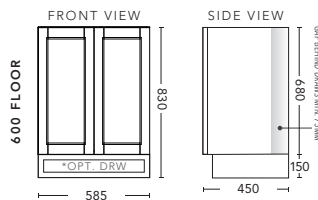

600mm FLOOR STANDING - DOOR & DRAWER

DOOR & DRAWER CABINET WITH	PRODUCT CODE	RRP
Oxford Ceramic Top, Rectangular Bowl	NDD60OXF	$1,652
Elite Polymarble Top, Rectangular Bowl	NDD60ELF	$1,652
Premier Polymarble Top, Oval Bowl	NDD60PRF	$1,652
20mm Caesarstone Top with Ceramic Above Counter Basin	NDD60CSF	$2,169
20mm Evostone Top with Ceramic Above Counter Basin	NDD60EVF	$2,169
12mm Corian Top with Ceramic Above Counter Basin	NDD60COF	$2,169
33mm Solid Timber Top with Ceramic Above Counter Basin	NDD60STF	$2,611
No Top	NDD60F	$1,430
*Smart Drawer Option (Requires 240mm Kicker) ADD	NDD60SD	$403