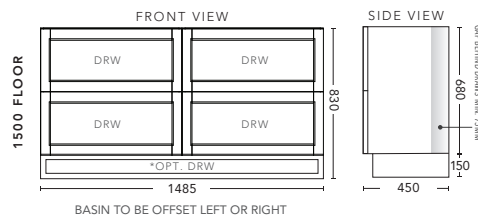

1500mm Single Bowl - FLOOR STANDING - ALL DRAWER

CABINET WITH	PRODUCT CODE	RRP
Elite Polymarble Top, Rectangular Bowl	NAD151ELF	$3,416
20mm Caesarstone Top with Ceramic Above Counter Basin	NAD151CSF	$4,066
20mm Evostone Top with Ceramic Above Counter Basin	NAD151EVF	$4,066
12mm Corian Top with Ceramic Above Counter Basin	NAD151COF	$4,066
33mm Solid Timber Top with Ceramic Above Counter Basin	NAD151STF	$4,838
No Top	NAD151F	$2,989
*Smart Drawer Option (Requires 240mm Kicker) ADD	NAD151SD	$632