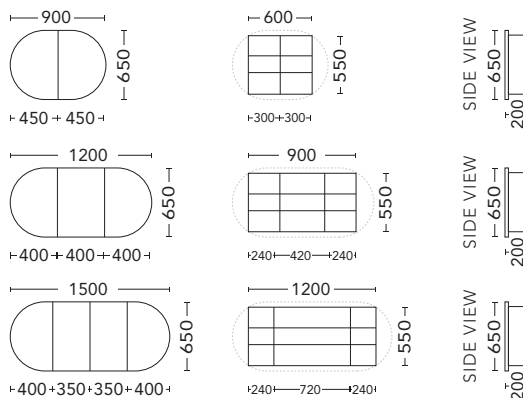

CANNES

SIZE	White Interior		Black Interior	
	PRODUCT CODE	RRP	PRODUCT CODE	RRP
Cannes 900 (900 x 650)	CNSC90	$992	CNSC90-BL	$1,090
Cannes 1200 (1200 x 650)	CNSC12	$1,272	CNSC12-BL	$1,388
Cannes 1500 (1500 x 650)	CNSC15	$1,548	CNSC15-BL	$1,678