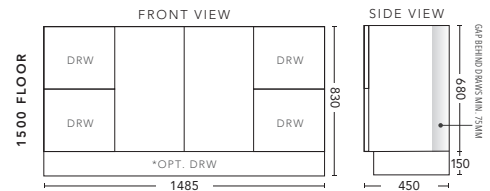

1500mm Double Bowl - FLOOR STANDING

CABINET WITH	PRODUCT CODE	RRP
Elite Polymarble Top, Rectangular Bowl	M152ELF	$2,534
Premier Polymarble Top, Oval Bowl	M152PRF	$2,534
20mm Caesarstone Top with Ceramic Above Counter Basin	M152CSF	$3,305
20mm Evostone Top with Ceramic Above Counter Basin	M152EVF	$3,305
12mm Corian Top with Ceramic Above Counter Basin	M152COF	$3,305
33mm Solid Timber Top with Ceramic Above Counter Basin	M152STF	$4,077
No Top	M152F	$1,959
*Smart Drawer Option (Requires 240mm Kicker) ADD	M152SD	$632