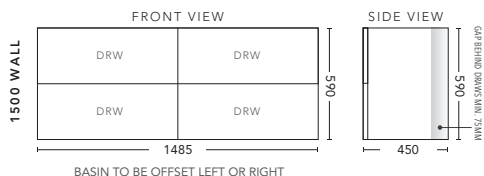

1500mm Single Bowl - WALL HUNG

CABINET WITH	PRODUCT CODE	RRP
Elite Polymarble Top, Rectangular Bowl	B151ELW	$2,809
20mm Caesarstone Top with Ceramic Above Counter Basin	B151CSW	$3,636
20mm Evostone Top with Ceramic Above Counter Basin	B151EVW	$3,636
12mm Corian Top with Ceramic Above Counter Basin	B151COW	$3,636
33mm Solid Timber Top with Ceramic Above Counter Basin	B151STW	$4,298
No Top	B151W	$2,308