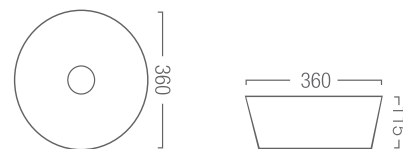

Product Code: C590
590mm x 400mm x 170mm