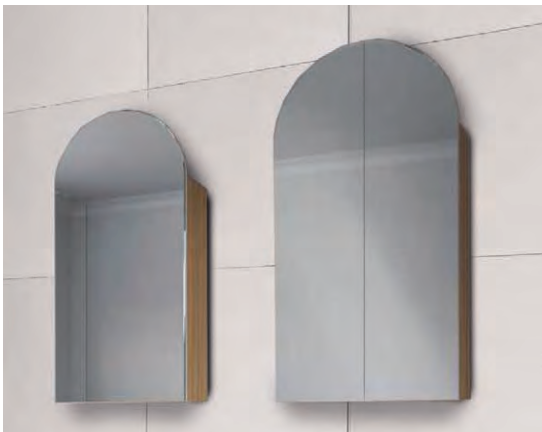

Arc - Available in 400mm & 600mm (2 Door) sizes.

- 400 size available in left or right hand hinged.
- Door edge will match cabinet colour.