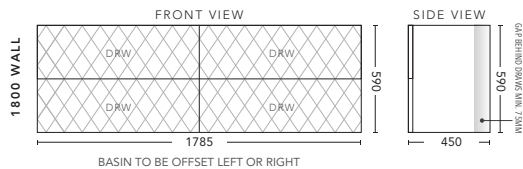

1800mm Single Bowl - WALL HUNG

CABINET WITH	PRODUCT CODE	RRP
Elite Polymarble Top, Rectangular Bowl	Q2P181ELW	$4,728
20mm Caesarstone Top with Ceramic Above Counter Basin	Q2P181CSW	$5,619
20mm Evostone Top with Ceramic Above Counter Basin	Q2P181EVW	$5,619
12mm Corian Top with Ceramic Above Counter Basin	Q2P181COW	$5,619
33mm Solid Timber Top with Ceramic Above Counter Basin	Q2P181STW	$6,280
No Top	Q2P181W	$3,675