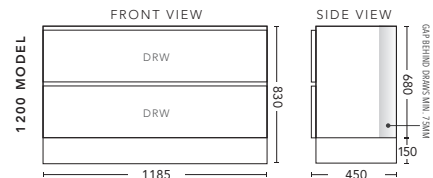

1200mm - FLOOR STANDING

TIMBER VENEER CABINET WITH	PRODUCT CODE	RRP
Oxford Ceramic Top, Rectangular Bowl	NTV120XF	$3,656
Elite Polymarble Top, Rectangular Bowl	NTV12ELF	$3,656
Premier Polymarble Top, Oval Bowl	NTV12PRF	$3,656
20mm Caesarstone Top with Ceramic Above Counter Basin	NTV12CSF	$4,262
20mm Evostone Top with Ceramic Above Counter Basin	NTV12EVF	$4,262
12mm Corian Top with Ceramic Above Counter Basin	NTV12COF	$4,262
33mm Solid Timber Top with Ceramic Above Counter Basin	NTV12STF	$4,673
No Top	NTV12F	$3,119
*Smart Drawer Option (Requires 240mm Kicker) ADD	NTV12SD	$403