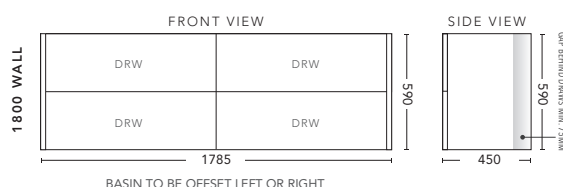

1800mm - Double Bowl - WALL HUNG

TIMBER VENEER CABINET WITH	PRODUCT CODE	RRP
Elite Polymarble Top, Rectangular Bowl	S2P182ELW	$5,015
20mm Caesarstone Top with Ceramic Above Counter Basin	S2P182CSW	$5,750
20mm Evostone Top with Ceramic Above Counter Basin	S2P182EVW	$5,750
12mm Corian Top with Ceramic Above Counter Basin	S2P182COW	$5,750
33mm Solid Timber Top with Ceramic Above Counter Basin	S2P182STW	$6,296
No Top	S2P182W	$4,490