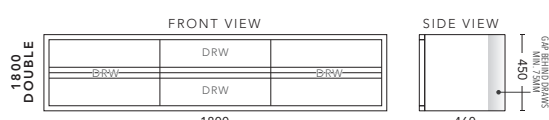

1800mm - Double Bowl

CABINET WITH	PRODUCT CODE	RRP
20mm Caesarstone Top with Ceramic Above Counter Basin	ZTV182CSW	$6,121
20mm Evostone Top with Ceramic Above Counter Basin	ZTV182EVW	$6,121
12mm Corian Top with Ceramic Above Counter Basin	ZTV182COW	$6,121
33mm Solid Timber Top with Ceramic Above Counter Basin	ZTV182STW	$6,718
No Top	ZTV182W	$5,080