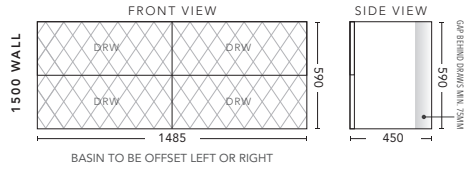

1500mm Single Bowl - WALL HUNG

CABINET WITH	PRODUCT CODE	RRP
Elite Polymarble Top, Rectangular Bowl	Q2P151ELW	$4,373
20mm Caesarstone Top with Ceramic Above Counter Basin	Q2P151CSW	$5,288
20mm Evostone Top with Ceramic Above Counter Basin	Q2P151EVW	$5,288
12mm Corian Top with Ceramic Above Counter Basin	Q2P151COW	$5,288
33mm Solid Timber Top with Ceramic Above Counter Basin	Q2P151STW	$5,949
No Top	Q2P151W	$3,444