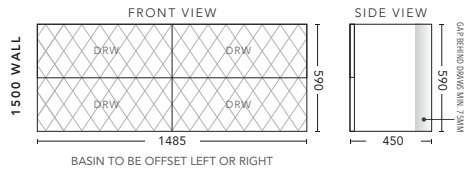

1500mm Double Bowl - WALL HUNG

CABINET WITH	PRODUCT CODE	RRP
Elite Polymarble Top, Rectangular Bowl	Q2P152ELW	$4,719
Premier Polymarble Top, Oval Bowl	Q2P152PRW	$4,719
20mm Caesarstone Top with Ceramic Above Counter Basin	Q2P152CSW	$5,510
20mm Evostone Top with Ceramic Above Counter Basin	Q2P152EVW	$5,510
12mm Corian Top with Ceramic Above Counter Basin	Q2P152COW	$5,510
33mm Solid Timber Top with Ceramic Above Counter Basin	Q2P152STW	$6,172
No Top	Q2P152W	$3,694