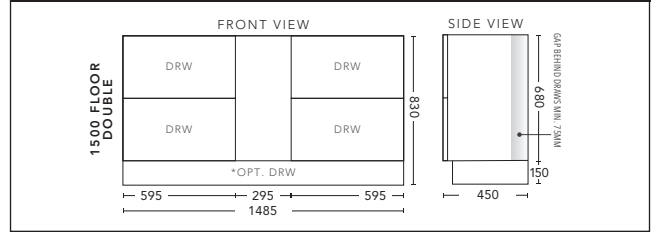

1500mm Double Bowl - FLOOR STANDING

CABINET WITH	PRODUCT CODE	RRP
Elite Polymarble Top, Rectangular Bowl	C152ELF	$2,734
Premier Polymarble Top, Oval Bowl	C152PRF	$2,734
20mm Caesarstone Top with Ceramic Above Counter Basin	C152CSF	$3,632
20mm Evostone Top with Ceramic Above Counter Basin	C152EVF	$3,632
12mm Corian Top with Ceramic Above Counter Basin	C152COF	$3,632
33mm Solid Timber Top with Ceramic Above Counter Basin	C152STF	$4,183
No Top	C152F	$2,171
*Smart Drawer Option (Requires 240mm Kicker) ADD	C152SD	$632