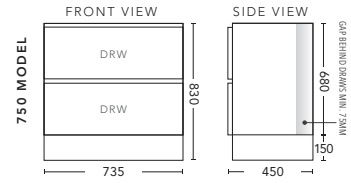

750mm - FLOOR STANDING

TIMBER VENEER CABINET WITH	PRODUCT CODE	RRP
Oxford Ceramic Top, Rectangular Bowl	NTV750XF	$2,716
Elite Polymarble Top, Rectangular Bowl	NTV75ELF	$2,716
Premier Polymarble Top, Oval Bowl	NTV75PRF	$2,716
20mm Caesarstone Top with Ceramic Above Counter Basin	NTV75CSF	$3,316
20mm Evostone Top with Ceramic Above Counter Basin	NTV75EVF	$3,316
12mm Corian Top with Ceramic Above Counter Basin	NTV75COF	$3,316
33mm Solid Timber Top with Ceramic Above Counter Basin	NTV75STF	$3,703
No Top	NTV75F	$2,492
*Smart Drawer Option (Requires 240mm Kicker) ADD	NTV75SD	$403