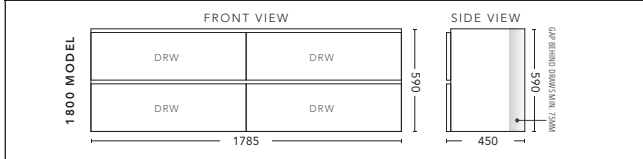

1800mm Double Bowl - WALL HUNG

TIMBER VENEER CABINET WITH	PRODUCT CODE	RRP
Elite Polymarble Top, Rectangular Bowl	NTV182ELW	$5,161
20mm Caesarstone Top with Ceramic Above Counter Basin	NTV182CSW	$5,753
20mm Evostone Top with Ceramic Above Counter Basin	NTV182EVW	$5,753
12mm Corian Top with Ceramic Above Counter Basin	NTV182COW	$5,753
33mm Solid Timber Top with Ceramic Above Counter Basin	NTV182STW	$6,349
No Top	NTV182W	$3,834