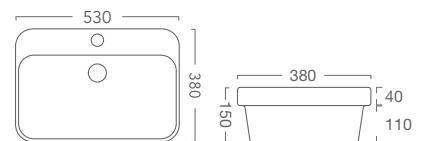

Focus 400 – Above Counter Basin

Product Codes:
C530 (White)
530mm x 380mm x 150mm