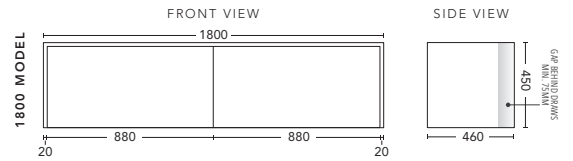

1800mm Double Bowl - WALL HUNG

CABINET WITH	PRODUCT CODE	RRP
20mm Caesarstone Top with Ceramic Above Counter Basin	A182CSW	$4,938
20mm Evostone Top with Ceramic Above Counter Basin	A182EVW	$4,938
12mm Corian Top with Ceramic Above Counter Basin	A182COW	$4,938