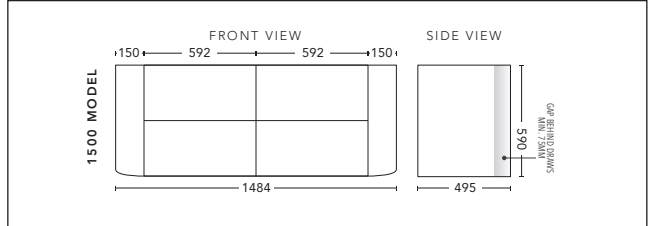

1500mm Double Bowl - WALL HUNG

CABINET WITH	PRODUCT CODE	RRP
20mm Caesarstone Top with Ceramic Above Counter Basin	F152CSW	$5,448
20mm Evostone Top with Ceramic Above Counter Basin	F152EVW	$5,448
12mm Corian Top with Ceramic Above Counter Basin	F152COW	$5,448