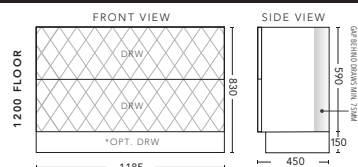

1200mm - FLOOR STANDING

CABINET WITH	PRODUCT CODE	RRP
Oxford Ceramic Top, Rectangular Bowl	Q2P120XF	$3,305
Elite Polymarble Top, Rectangular Bowl	Q2P12ELF	$3,305
Premier Polymarble Top, Oval Bowl	Q2P12PRF	$3,305
20mm Caesarstone Top with Ceramic Above Counter Basin	Q2P12CSF	$4,077
20mm Evostone Top with Ceramic Above Counter Basin	Q2P12EVF	$4,077
12mm Corian Top with Ceramic Above Counter Basin	Q2P12COF	$4,077
33mm Solid Timber Top with Ceramic Above Counter Basin	Q2P12STF	$4,628
No Top	Q2P12F	$3,001
*Smart Drawer Option (Requires 240mm Kicker) ADD	Q2P12SD	$403