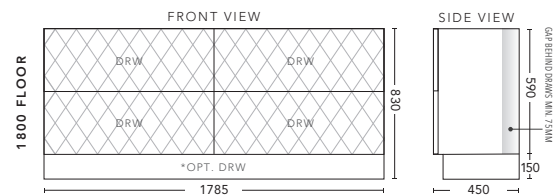

1800mm Double Bowl - FLOOR STANDING

CABINET WITH	PRODUCT CODE	RRP
Elite Polymarble Top, Rectangular Bowl	Q2P182ELF	$4,838
20mm Caesarstone Top with Ceramic Above Counter Basin	Q2P182CSF	$6,150
20mm Evostone Top with Ceramic Above Counter Basin	Q2P182EVF	$6,150
12mm Corian Top with Ceramic Above Counter Basin	Q2P182COF	$6,150
33mm Solid Timber Top with Ceramic Above Counter Basin	Q2P182STF	$6,613
No Top	Q2P182F	$4,156
*Smart Drawer Option (Requires 240mm Kicker) ADD	Q2P182SD	$632