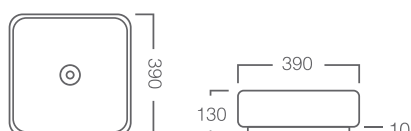

Product Code:  
H360 (White)  
360mm x 360mm x 115mm

**Focus 400** – Above Counter Basin

Product Codes:  
F400 (White)  
405mm x 405mm x 120mm

**Encore 390** – Above Counter Basin

Product Code:  
E390 (White)  
390mm x 390mm x 130mm