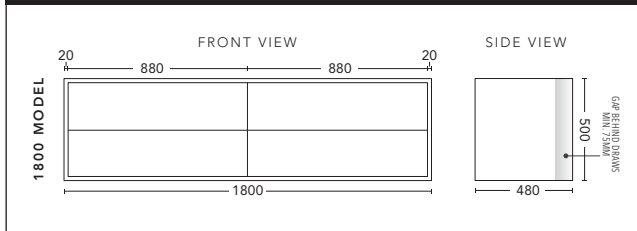

1800mm - WALL HUNG - SINGLE BOWL

CABINET WITH	PRODUCT CODE	RRP
20mm Caesarstone Top with Ceramic Above Counter Basin	T181CSW	$6,158
20mm Evostone Top with Ceramic Above Counter Basin	T181EVW	$6,158
12mm Corian Top with Ceramic Above Counter Basin	T181COW	$6,158