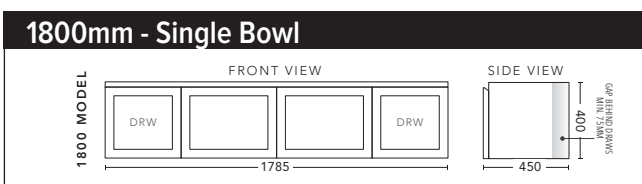

CABINET WITH	PRODUCT CODE	RRP
Elite Polymarble Top, Rectangular Bowl	V2P181ELW	$3,195
20mm Caesarstone Top with Ceramic Above Counter Basin	V2P181CSW	$3,967
20mm Evostone Top with Ceramic Above Counter Basin	V2P181EVW	$3,967
12mm Corian Top with Ceramic Above Counter Basin	V2P181COW	$3,967
33mm Solid Timber Top with Ceramic Above Counter Basin	V2P181STW	$4,408
No Top	V2P181W	$2,885