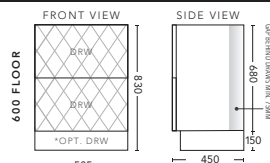

600mm - FLOOR STANDING

CABINET WITH	PRODUCT CODE	RRP
Oxford Ceramic Top, Rectangular Bowl	Q2P600XF	$2,423
Elite Polymarble Top, Rectangular Bowl	Q2P60ELF	$2,423
Premier Polymarble Top, Oval Bowl	Q2P60PRF	$2,423
20mm Caesarstone Top with Ceramic Above Counter Basin	Q2P60CSF	$3,073
20mm Evostone Top with Ceramic Above Counter Basin	Q2P60EVF	$3,073
12mm Corian Top with Ceramic Above Counter Basin	Q2P60COF	$3,073
33mm Solid Timber Top with Ceramic Above Counter Basin	Q2P60STF	$3,294
No Top	Q2P60F	$2,273
*Smart Drawer Option (Requires 240mm Kicker) ADD	Q2P60SD	$403