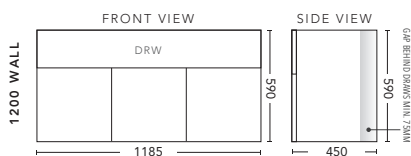

1200mm - WALL HUNG

CABINET WITH	PRODUCT CODE	RRP
20mm Caesarstone Top with Ceramic Above Counter Basin	H12CSW	$2,699
20mm Evostone Top with Ceramic Above Counter Basin	H12EVW	$2,699
12mm Corian Top with Ceramic Above Counter Basin	H12COW	$2,699
33mm Solid Timber Top with Ceramic Above Counter Basin	H12STW	$3,250
No Top	H12W	$1,557