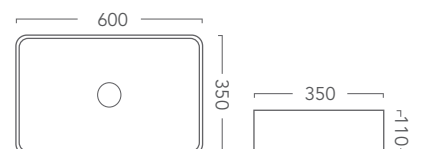

Product Code:
E600 (White)
600mm x 350mm x 110mm