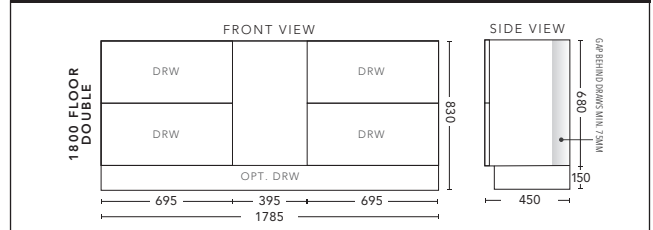

1800mm Double Bowl - FLOOR STANDING

CABINET WITH	PRODUCT CODE	RRP
Elite Polymarble Top, Rectangular Bowl	C182ELF	$3,189
20mm Caesarstone Top with Ceramic Above Counter Basin	C182CSF	$4,282
20mm Evostone Top with Ceramic Above Counter Basin	C182EVF	$4,282
12mm Corian Top with Ceramic Above Counter Basin	C182COF	$4,282
33mm Solid Timber Top with Ceramic Above Counter Basin	C182STF	$5,054
No Top	C182F	$2,481
*Smart Drawer Option (Requires 240mm Kicker) ADD	C182SD	$632