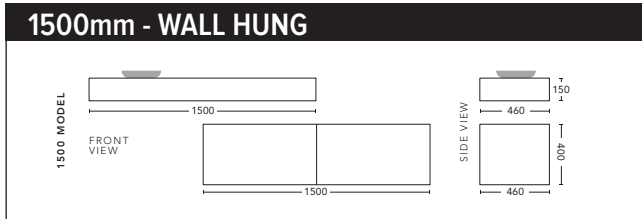

CABINET WITH	PRODUCT CODE	RRP
Floating Shelf in Laminate with mounting brackets and Above Counter Basin and separate storage cabinet	FO15WGW	$4,048
Floating Shelf in Caesarstone with mounting brackets and Above Counter Basin and separate storage cabinet	FO15CSW	$4,398
Floating Shelf in Evostone with mounting brackets and Above Counter Basin and separate storage cabinet	FO15EVW	$4,398