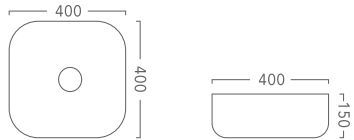

Essence 480 – Above Counter Basin

Product Codes:
E400 (White)
400mm x 400mm x 150mm