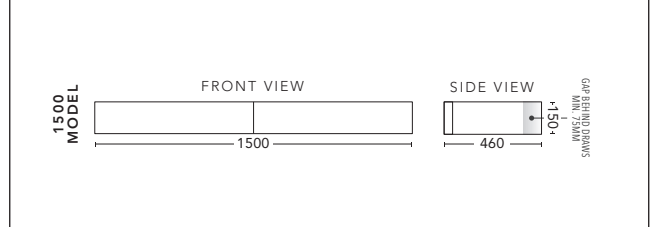

1500mm - Double Bowl

CABINET WITH	PRODUCT CODE	RRP
20mm Caesarstone Top with Ceramic Above Counter Basin	P152CSW	$4,408
20mm Evostone Top with Ceramic Above Counter Basin	P152EVW	$4,408
12mm Corian Top with Ceramic Above Counter Basin	P152COW	$4,408
33mm Solid Timber Top with Ceramic Above Counter Basin	P152STW	$4,849
No Top	P152W	$2,968