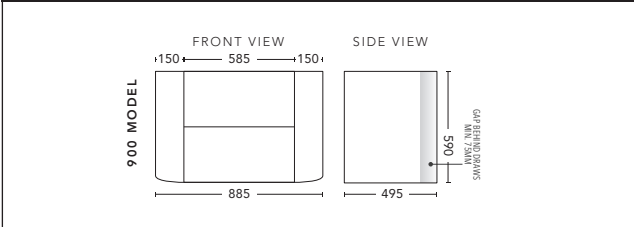

900mm - WALL HUNG

CABINET WITH	PRODUCT CODE	RRP
20mm Caesarstone Top with Ceramic Above Counter Basin	F90CSW	$3,698
20mm Evostone Top with Ceramic Above Counter Basin	F90EVW	$3,698
12mm Corian Top with Ceramic Above Counter Basin	F90COW	$3,698