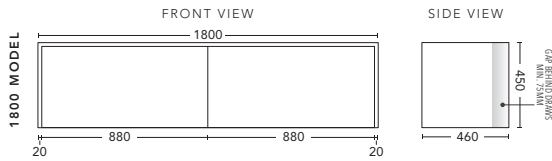

1800mm Single Bowl - WALL HUNG

CABINET WITH	PRODUCT CODE	RRP
20mm Caesarstone Top with Ceramic Above Counter Basin	A181CSW	$4,788
20mm Evostone Top with Ceramic Above Counter Basin	A181EVW	$4,788
12mm Corian Top with Ceramic Above Counter Basin	A181COW	$4,788