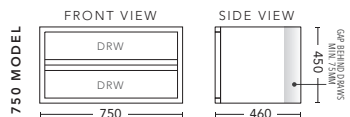

750mm

CABINET WITH	PRODUCT CODE	RRP
20mm Caesarstone Top with Ceramic Above Counter Basin	ZTV75CSW	$3,299
20mm Evostone Top with Ceramic Above Counter Basin	ZTV75EVW	$3,299
12mm Corian Top with Ceramic Above Counter Basin	ZTV75COW	$3,299
33mm Solid Timber Top with Ceramic Above Counter Basin	ZTV75STW	$3,669
No Top	ZTV75W	$2,529