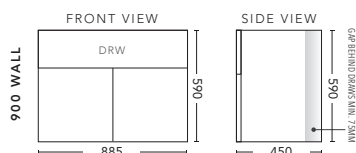

900mm - WALL HUNG

CABINET WITH	PRODUCT CODE	RRP
20mm Caesarstone Top with Ceramic Above Counter Basin	H90CSW	$2,125
20mm Evostone Top with Ceramic Above Counter Basin	H90EVW	$2,125
12mm Corian Top with Ceramic Above Counter Basin	H90COW	$2,125
33mm Solid Timber Top with Ceramic Above Counter Basin	H90STW	$2,677
No Top	H90W	$1,268