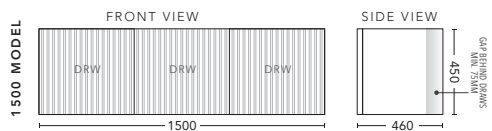

1500mm - Single Bowl

CABINET WITH	PRODUCT CODE	RRP
20mm Caesarstone Top with Ceramic Above Counter Basin	WWG151CSW	$3,857
20mm Evostone Top with Ceramic Above Counter Basin	WWG151EVW	$3,857
12mm Corian Top with Ceramic Above Counter Basin	WWG151COW	$3,857
No Top	WWG151W	$2,366