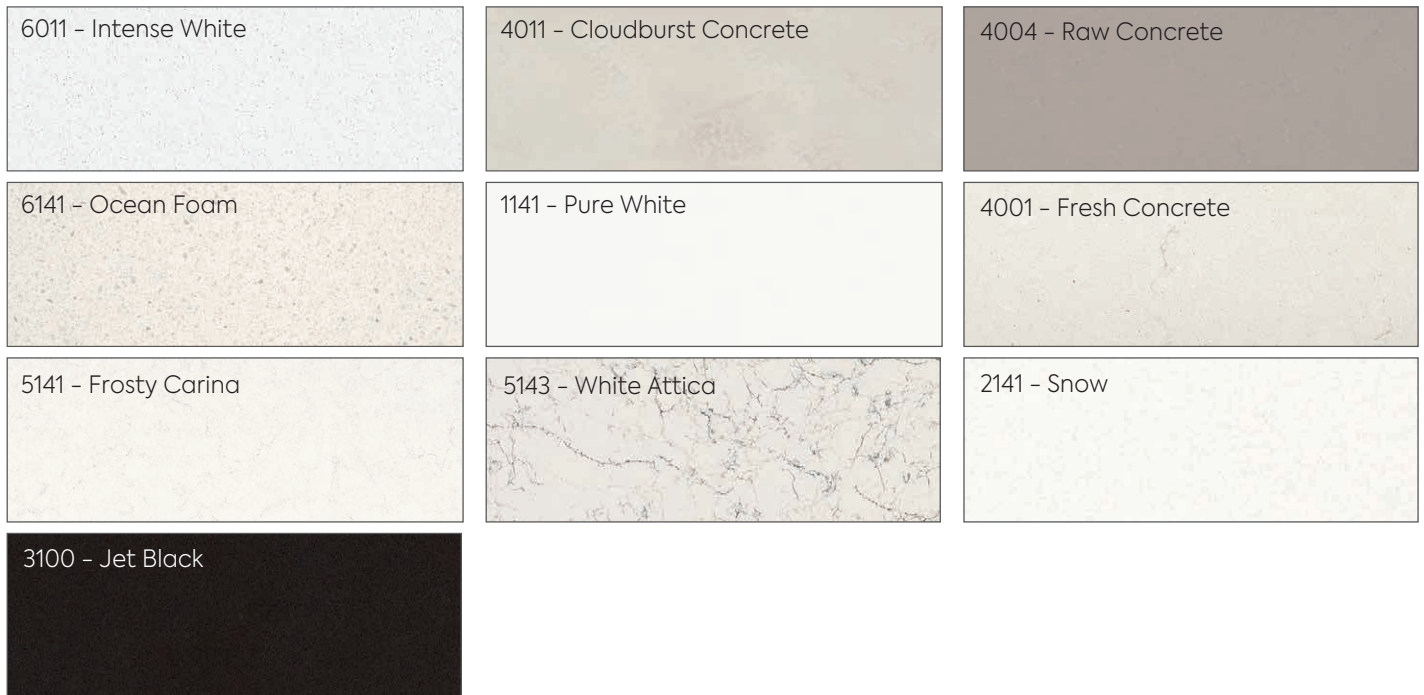

**Elite Polymarble**  
Rectangular Bowl

Sizes available:

600	750	900	1200
1500 SINGLE BOWL		1500 DOUBLE BOWL	
1800 SINGLE BOWL		1800 DOUBLE BOWL	

**Premier Polymarble**  
Oval Bowl

Sizes available:

600	750	900	1200
1500 SINGLE BOWL		1500 DOUBLE BOWL	
1800 SINGLE BOWL		1800 DOUBLE BOWL	

## Caesarstone® 20mm - Silica Free - other colours are available on request