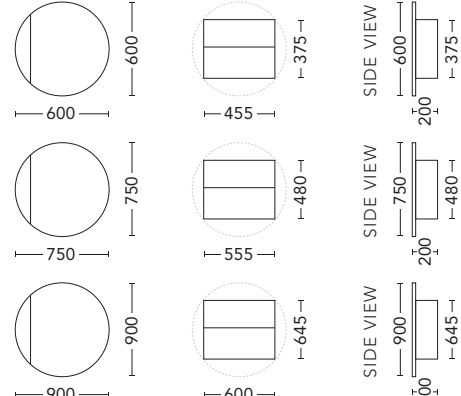

LYON

SIZE	White Interior		Black Interior	
	PRODUCT CODE	RRP	PRODUCT CODE	RRP
Lyon 600 (600mm Diameter)	LYSC60	$1,084	LYSC60-BL	$1,173
Lyon 750 (750mm Diameter)	LYSC75	$1,149	LYSC75-BL	$1,238
Lyon 900 (900mm Diameter)	LYSC90	$1,235	LYSC90-BL	$1,340