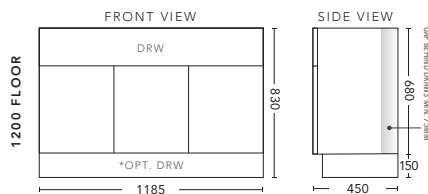

1200mm - FLOOR STANDING

CABINET WITH	PRODUCT CODE	RRP
20mm Caesarstone Top with Ceramic Above Counter Basin	H12CSF	$2,864
20mm Evostone Top with Ceramic Above Counter Basin	H12EVF	$2,864
12mm Corian Top with Ceramic Above Counter Basin	H12COF	$2,864
33mm Solid Timber Top with Ceramic Above Counter Basin	H12STF	$3,416
No Top	H12F	$1,846
*Smart Drawer Option (Requires 240mm Kicker) ADD	H12SD	$403