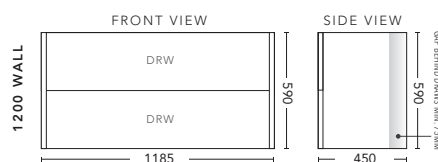

1200mm - WALL HUNG

TIMBER VENEER CABINET WITH	PRODUCT CODE	RRP
Oxford Ceramic Top, Rectangular Bowl	S2P120XW	$3,547
Elite Polymarble Top, Rectangular Bowl	S2P12ELW	$3,547
Premier Polymarble Top, Oval Bowl	S2P12PRW	$3,547
20mm Caesarstone Top with Ceramic Above Counter Basin	S2P12CSW	$4,093
20mm Evostone Top with Ceramic Above Counter Basin	S2P12EVW	$4,093
12mm Corian Top with Ceramic Above Counter Basin	S2P12COW	$4,093
33mm Solid Timber Top with Ceramic Above Counter Basin	S2P12STW	$4,597
No Top	S2P12W	$3,289