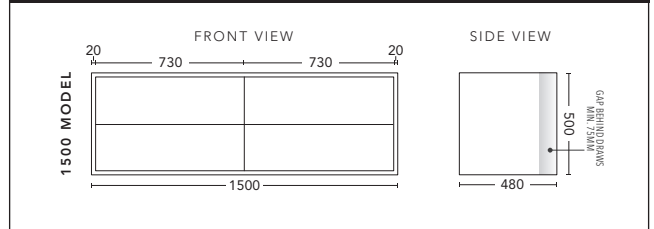

1500mm - WALL HUNG - DOUBLE BOWL

CABINET WITH	PRODUCT CODE	RRP
20mm Caesarstone Top with Ceramic Above Counter Basin	T152CSW	$5,998
20mm Evostone Top with Ceramic Above Counter Basin	T152EVW	$5,998
12mm Corian Top with Ceramic Above Counter Basin	T152COW	$5,998