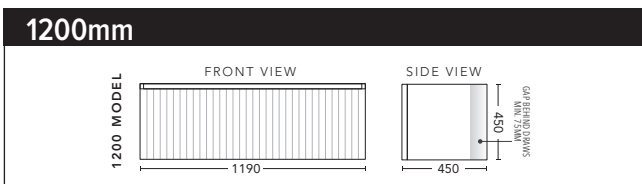

CABINET WITH	PRODUCT CODE	RRP
Oxford Ceramic Top, Rectangular Bowl	IG2P120XW	$2,196
Elite Polymarble Top, Rectangular Bowl	IG2P12ELW	$2,196
Premier Polymarble Top, Oval Bowl	IG2P12PRW	$2,196
20mm Caesarstone Top with Ceramic Above Counter Basin	IG2P12CSW	$2,951
20mm Evostone Top with Ceramic Above Counter Basin	IG2P12EVW	$2,951
12mm Corian Top with Ceramic Above Counter Basin	IG2P12COW	$2,951
33mm Solid Timber Top with Ceramic Above Counter Basin	IG2P12STW	$3,241
No Top	IG2P12W	$1,954