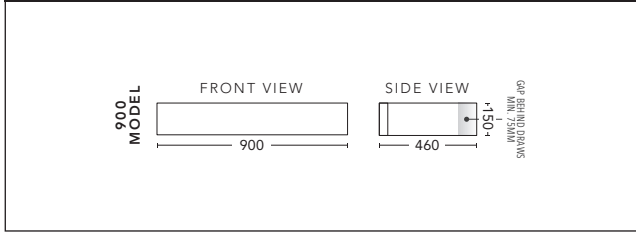

900mm

CABINET WITH	PRODUCT CODE	RRP
20mm Caesarstone Top with Ceramic Above Counter Basin	P90CSW	$2,975
20mm Evostone Top with Ceramic Above Counter Basin	P90EVW	$2,975
12mm Corian Top with Ceramic Above Counter Basin	P90COW	$2,975
33mm Solid Timber Top with Ceramic Above Counter Basin	P90STW	$3,195
No Top	P90W	$1,961