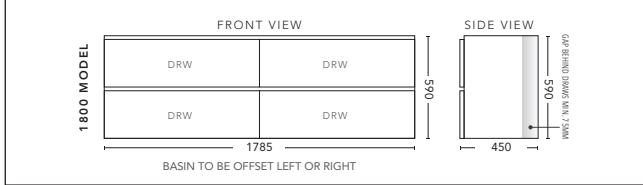

1800mm Single Bowl - WALL HUNG

TIMBER VENEER CABINET WITH	PRODUCT CODE	RRP
Elite Polymarble Top, Rectangular Bowl	NTV181ELW	$5,161
20mm Caesarstone Top with Ceramic Above Counter Basin	NTV181CSW	$5,753
20mm Evostone Top with Ceramic Above Counter Basin	NTV181EVW	$5,753
12mm Corian Top with Ceramic Above Counter Basin	NTV181COW	$5,753
33mm Solid Timber Top with Ceramic Above Counter Basin	NTV181STW	$6,349
No Top	NTV181W	$3,834