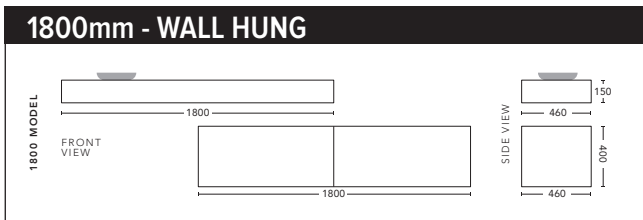

CABINET WITH	PRODUCT CODE	RRP
Floating Shelf in Laminate with mounting brackets and Above Counter Basin and separate storage cabinet	FO18WGW	$4,198
Floating Shelf in Caesarstone with mounting brackets and Above Counter Basin and separate storage cabinet	FO18CSW	$4,788
Floating Shelf in Evostone with mounting brackets and Above Counter Basin and separate storage cabinet	FO18EVW	$4,788