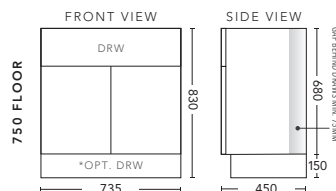

750mm - FLOOR STANDING

CABINET WITH	PRODUCT CODE	RRP
20mm Caesarstone Top with Ceramic Above Counter Basin	H75CSF	$2,191
20mm Evostone Top with Ceramic Above Counter Basin	H75EVF	$2,191
12mm Corian Top with Ceramic Above Counter Basin	H75COF	$2,191
33mm Solid Timber Top with Ceramic Above Counter Basin	H75STF	$2,743
No Top	H75F	$1,384
*Smart Drawer Option (Requires 240mm Kicker) ADD	H75SD	$403