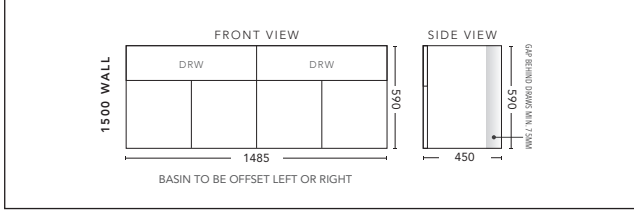

1500mm Single Bowl - WALL HUNG

CABINET WITH	PRODUCT CODE	RRP
20mm Caesarstone Top with Ceramic Above Counter Basin	H151CSW	$3,148
20mm Evostone Top with Ceramic Above Counter Basin	H151EVW	$3,148
12mm Corian Top with Ceramic Above Counter Basin	H151COW	$3,148
33mm Solid Timber Top with Ceramic Above Counter Basin	H151STW	$3,819
No Top	H151W	$1,788