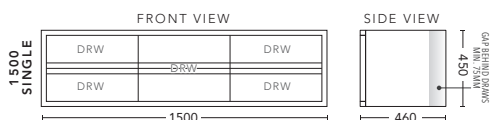

1500mm - Single Bowl

CABINET WITH	PRODUCT CODE	RRP
20mm Caesarstone Top with Ceramic Above Counter Basin	ZTV151CSW	$5,367
20mm Evostone Top with Ceramic Above Counter Basin	ZTV151EVW	$5,367
12mm Corian Top with Ceramic Above Counter Basin	ZTV151COW	$5,367
33mm Solid Timber Top with Ceramic Above Counter Basin	ZTV151STW	$5,872
No Top	ZTV151W	$4,566