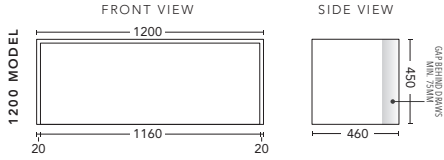

1200mm - WALL HUNG

CABINET WITH	PRODUCT CODE	RRP
20mm Caesarstone Top with Ceramic Above Counter Basin	A12CSW	$3,594
20mm Evostone Top with Ceramic Above Counter Basin	A12EVW	$3,594
12mm Corian Top with Ceramic Above Counter Basin	A12COW	$3,594