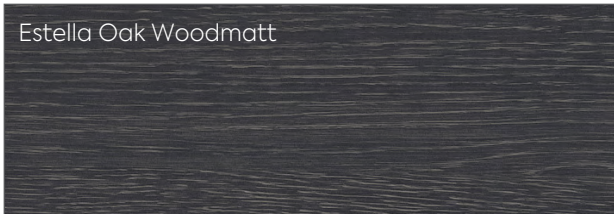

Woodgrain Melamine Finishes - other colours are available on request