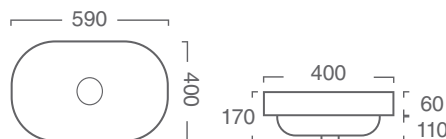

CERAMIC BASINS

All Basins Including Matt Black and Matt White are included in the price of the Vanity.
Basins may also be purchased separately.

Product Code:
U520 (White)
520mm x 330mm x 130mm

Product Code:
S360 (White)
360mm x 360mm x 115mm

Product Code: C590
590mm x 400mm x 170mm

VANITY TOPS

All available in 1 or 3 Tap Hole

Sizes available:

600	750	900	1200
1500 SINGLE BOWL		1500 DOUBLE BOWL	
1800 SINGLE BOWL		1800 DOUBLE BOWL	

Sizes available:

600	750	900	1200
1500 SINGLE BOWL		1500 DOUBLE BOWL	
1800 SINGLE BOWL		1800 DOUBLE BOWL	

Sizes available:

600	750	900	1200
1500 SINGLE BOWL		1500 DOUBLE BOWL	
1800 SINGLE BOWL		1800 DOUBLE BOWL