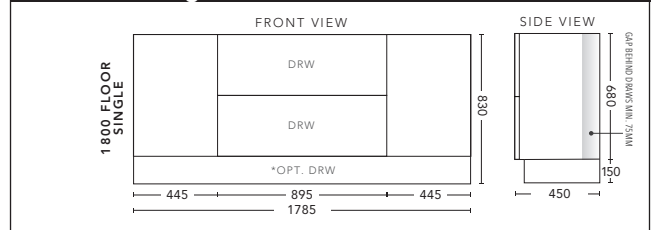

1800mm Single Bowl - FLOOR STANDING

CABINET WITH	PRODUCT CODE	RRP
Elite Polymarble Top, Rectangular Bowl	C181ELF	$3,079
20mm Caesarstone Top with Ceramic Above Counter Basin	C181CSF	$4,005
20mm Evostone Top with Ceramic Above Counter Basin	C181EVF	$4,005
12mm Corian Top with Ceramic Above Counter Basin	C181COF	$4,005
33mm Solid Timber Top with Ceramic Above Counter Basin	C181STF	$4,695
No Top	C181F	$2,481
*Smart Drawer Option (Requires 240mm Kicker) ADD	C181SD	$632