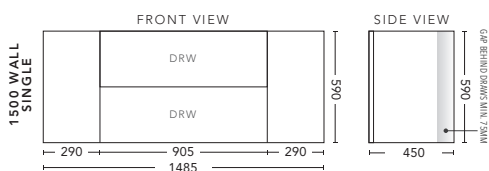

1500mm Single Bowl - WALL HUNG

CABINET WITH	PRODUCT CODE	RRP
Elite Polymarble Top, Rectangular Bowl	C151ELW	$2,518
20mm Caesarstone Top with Ceramic Above Counter Basin	C151CSW	$3,268
20mm Evostone Top with Ceramic Above Counter Basin	C151EVW	$3,268
12mm Corian Top with Ceramic Above Counter Basin	C151COW	$3,268
33mm Solid Timber Top with Ceramic Above Counter Basin	C151STW	$3,929
No Top	C151W	$2,002