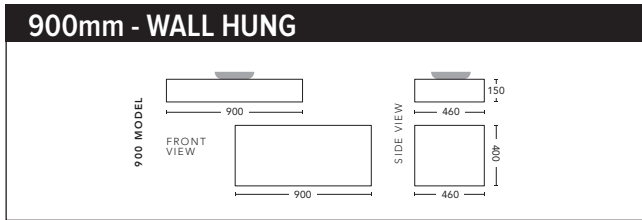

CABINET WITH	PRODUCT CODE	RRP
Floating Shelf in Laminate with mounting brackets and Above Counter Basin and separate storage cabinet	FO90WGW	$2,958
Floating Shelf in Caesarstone with mounting brackets and Above Counter Basin and separate storage cabinet	FO90CSW	$3,292
Floating Shelf in Evostone with mounting brackets and Above Counter Basin and separate storage cabinet	FO90EVW	$3,292