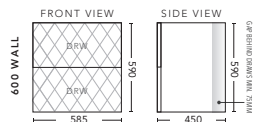

600mm - WALL HUNG

CABINET WITH	PRODUCT CODE	RRP
Oxford Ceramic Top, Rectangular Bowl	Q2P600XW	$2,192
Elite Polymarble Top, Rectangular Bowl	Q2P60ELW	$2,192
Premier Polymarble Top, Oval Bowl	Q2P60PRW	$2,192
20mm Caesarstone Top with Ceramic Above Counter Basin	Q2P60CSW	$2,864
20mm Evostone Top with Ceramic Above Counter Basin	Q2P60EVS	$2,864
12mm Corian Top with Ceramic Above Counter Basin	Q2P60COW	$2,864
33mm Solid Timber Top with Ceramic Above Counter Basin	Q2P60STW	$3,085
No Top	Q2P60W	$1,961