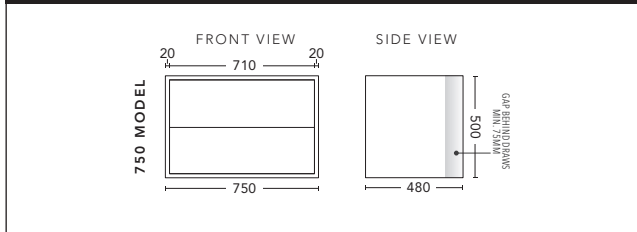

750mm - WALL HUNG

CABINET WITH	PRODUCT CODE	RRP
20mm Caesarstone Top with Ceramic Above Counter Basin	T75CSW	$3,798
20mm Evostone Top with Ceramic Above Counter Basin	T75EVW	$3,798
12mm Corian Top with Ceramic Above Counter Basin	T75COW	$3,798