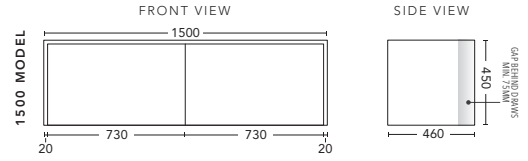

1500mm Double Bowl - WALL HUNG

CABINET WITH	PRODUCT CODE	RRP
20mm Caesarstone Top with Ceramic Above Counter Basin	A152CSW	$4,524
20mm Evostone Top with Ceramic Above Counter Basin	A152EVW	$4,524
12mm Corian Top with Ceramic Above Counter Basin	A152COW	$4,524