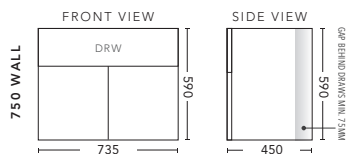

750mm - WALL HUNG

CABINET WITH	PRODUCT CODE	RRP
20mm Caesarstone Top with Ceramic Above Counter Basin	H75CSW	$1,982
20mm Evostone Top with Ceramic Above Counter Basin	H75EVW	$1,982
12mm Corian Top with Ceramic Above Counter Basin	H75COW	$1,982
33mm Solid Timber Top with Ceramic Above Counter Basin	H75STW	$2,534
No Top	H75W	$1,264