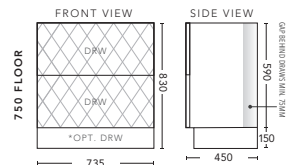

750mm - FLOOR STANDING

CABINET WITH	PRODUCT CODE	RRP
Oxford Ceramic Top, Rectangular Bowl	Q2P750XF	$2,631
Elite Polymarble Top, Rectangular Bowl	Q2P75ELF	$2,631
Premier Polymarble Top, Oval Bowl	Q2P75PRF	$2,631
20mm Caesarstone Top with Ceramic Above Counter Basin	Q2P75CSF	$3,288
20mm Evostone Top with Ceramic Above Counter Basin	Q2P75EVF	$3,288
12mm Corian Top with Ceramic Above Counter Basin	Q2P75COF	$3,288
33mm Solid Timber Top with Ceramic Above Counter Basin	Q2P75STF	$3,618
No Top	Q2P75F	$2,423
*Smart Drawer Option (Requires 240mm Kicker) ADD	Q2P75SD	$403