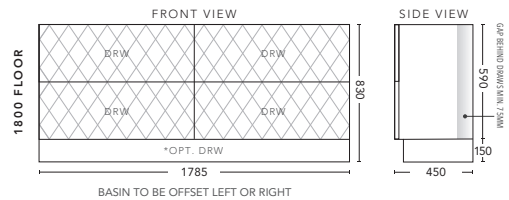

1800mm Single Bowl - FLOOR STANDING

CABINET WITH	PRODUCT CODE	RRP
Elite Polymarble Top, Rectangular Bowl	Q2P181ELF	$4,732
20mm Caesarstone Top with Ceramic Above Counter Basin	Q2P181CSF	$5,731
20mm Evostone Top with Ceramic Above Counter Basin	Q2P181EVF	$5,731
12mm Corian Top with Ceramic Above Counter Basin	Q2P181COF	$5,731
33mm Solid Timber Top with Ceramic Above Counter Basin	Q2P181STF	$6,392
No Top	Q2P181F	$4,040
*Smart Drawer Option (Requires 240mm Kicker) ADD	Q2P181SD	$632