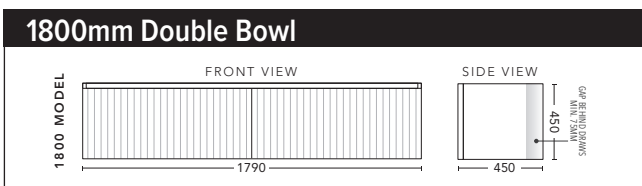

CABINET WITH	PRODUCT CODE	RRP
Elite Polymarble Top, Rectangular Bowl	IG2P182ELW	$3,305
20mm Caesarstone Top with Ceramic Above Counter Basin	IG2P182CSW	$4,289
20mm Evostone Top with Ceramic Above Counter Basin	IG2P182EVW	$4,289
12mm Corian Top with Ceramic Above Counter Basin	IG2P182COW	$4,289
33mm Solid Timber Top with Ceramic Above Counter Basin	IG2P182STW	$5,226
No Top	IG2P182W	$2,770