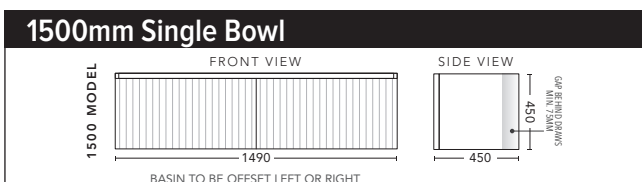

CABINET WITH	PRODUCT CODE	RRP
Elite Polymarble Top, Rectangular Bowl	IG2P151ELW	$2,849
20mm Caesarstone Top with Ceramic Above Counter Basin	IG2P151CSW	$3,740
20mm Evostone Top with Ceramic Above Counter Basin	IG2P151EVW	$3,740
12mm Corian Top with Ceramic Above Counter Basin	IG2P151COW	$3,740
33mm Solid Timber Top with Ceramic Above Counter Basin	IG2P151STW	$4,298
No Top	IG2P151W	$2,262