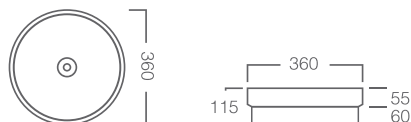

Encore 390 – Above Counter Basin

Product Code:
H360 (White)
360mm x 360mm x 115mm