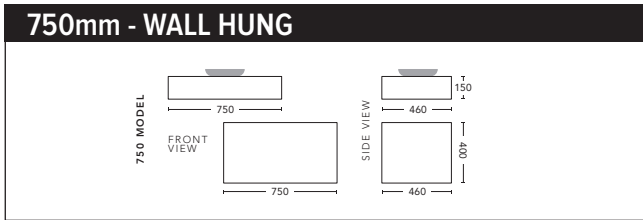

CABINET WITH	PRODUCT CODE	RRP
Floating Shelf in Laminate with mounting brackets and Above Counter Basin and separate storage cabinet	F075WGW	$2,594
Floating Shelf in Caesarstone with mounting brackets and Above Counter Basin and separate storage cabinet	F075CSW	$2,798
Floating Shelf in Evostone with mounting brackets and Above Counter Basin and separate storage cabinet	F075EVW	$2,798