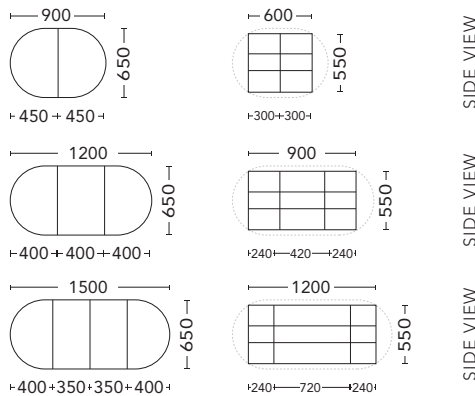

CANNES

SIZE	White Interior		Black Interior	
	PRODUCT CODE	RRP	PRODUCT CODE	RRP
Cannes 900 (900 x 650)	CNSC90	$992	CNSC90-BL	$1,090
Cannes 1200 (1200 x 650)	CNSC12	$1,272	CNSC12-BL	$1,388
Cannes 1500 (1500 x 650)	CNSC15	$1,548	CNSC15-BL	$1,678