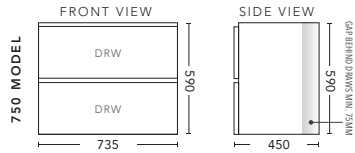

750mm - WALL HUNG

TIMBER VENEER CABINET WITH	PRODUCT CODE	RRP
Oxford Ceramic Top, Rectangular Bowl	NTV750XW	$2,593
Elite Polymarble Top, Rectangular Bowl	NTV75ELW	$2,593
Premier Polymarble Top, Oval Bowl	NTV75PRW	$2,593
20mm Caesarstone Top with Ceramic Above Counter Basin	NTV75CSW	$3,165
20mm Evostone Top with Ceramic Above Counter Basin	NTV75EVW	$3,165
12mm Corian Top with Ceramic Above Counter Basin	NTV75COW	$3,165
33mm Solid Timber Top with Ceramic Above Counter Basin	NTV75STW	$3,535
No Top	NTV75W	$2,378