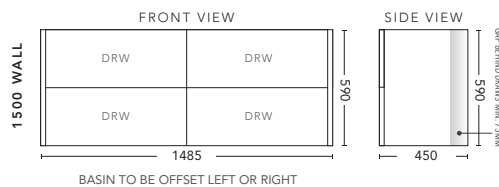

1500mm - Double Bowl - WALL HUNG

TIMBER VENEER CABINET WITH	PRODUCT CODE	RRP
Elite Polymarble Top, Rectangular Bowl	S2P152ELW	$4,723
Premier Polymarble Top, Oval Bowl	S2P152PRW	$4,723
20mm Caesarstone Top with Ceramic Above Counter Basin	S2P152CSW	$5,382
20mm Evostone Top with Ceramic Above Counter Basin	S2P152EVW	$5,382
12mm Corian Top with Ceramic Above Counter Basin	S2P152COW	$5,382
33mm Solid Timber Top with Ceramic Above Counter Basin	S2P152STW	$5,981
No Top	S2P152W	$4,198