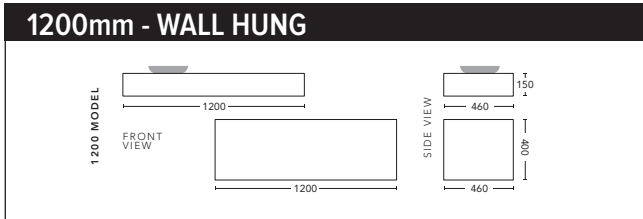

CABINET WITH	PRODUCT CODE	RRP
Floating Shelf in Laminate with mounting brackets and Above Counter Basin and separate storage cabinet	F012WGW	$3,588
Floating Shelf in Caesarstone with mounting brackets and Above Counter Basin and separate storage cabinet	F012CSW	$4,152
Floating Shelf in Evostone with mounting brackets and Above Counter Basin and separate storage cabinet	F012EVW	$4,152