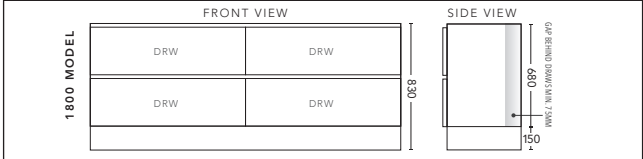

1800mm Double Bowl - FLOOR STANDING

TIMBER VENEER CABINET WITH	PRODUCT CODE	RRP
Elite Polymarble Top, Rectangular Bowl	NTV182ELF	$5,406
20mm Caesarstone Top with Ceramic Above Counter Basin	NTV182CSF	$6,027
20mm Evostone Top with Ceramic Above Counter Basin	NTV182EVF	$6,027
12mm Corian Top with Ceramic Above Counter Basin	NTV182COF	$6,027
33mm Solid Timber Top with Ceramic Above Counter Basin	NTV182STF	$6,652
No Top	NTV182F	$4,017
*Smart Drawer Option (Requires 240mm Kicker) ADD	NTV182SD	$632