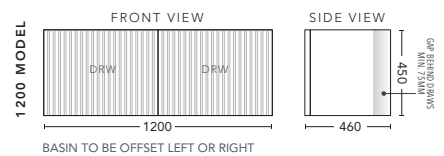

1200mm

CABINET WITH	PRODUCT CODE	RRP
20mm Caesarstone Top with Ceramic Above Counter Basin	WWG12CSW	$3,085
20mm Evostone Top with Ceramic Above Counter Basin	WWG12EVW	$3,085
12mm Corian Top with Ceramic Above Counter Basin	WWG12COW	$3,085
No Top	WWG12W	$2,017