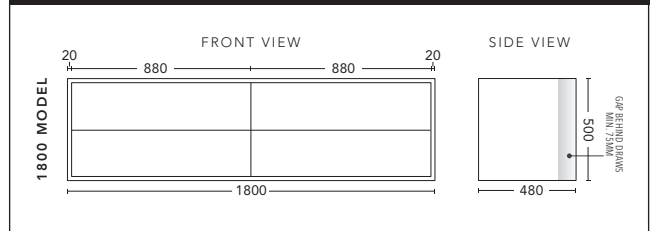

1800mm - WALL HUNG - DOUBLE BOWL

CABINET WITH	PRODUCT CODE	RRP
20mm Caesarstone Top with Ceramic Above Counter Basin	T182CSW	$6,308
20mm Evostone Top with Ceramic Above Counter Basin	T182EVW	$6,308
12mm Corian Top with Ceramic Above Counter Basin	T182COW	$6,308