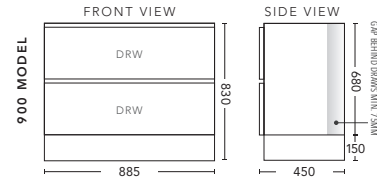

900mm - FLOOR STANDING

TIMBER VENEER CABINET WITH	PRODUCT CODE	RRP
Oxford Ceramic Top, Rectangular Bowl	NTV900XF	$2,986
Elite Polymarble Top, Rectangular Bowl	NTV90ELF	$2,986
Premier Polymarble Top, Oval Bowl	NTV90PRF	$2,986
20mm Caesarstone Top with Ceramic Above Counter Basin	NTV90CSF	$3,591
20mm Evostone Top with Ceramic Above Counter Basin	NTV90EVF	$3,591
12mm Corian Top with Ceramic Above Counter Basin	NTV90COF	$3,591
33mm Solid Timber Top with Ceramic Above Counter Basin	NTV90STF	$4,036
No Top	NTV90F	$2,647
*Smart Drawer Option (Requires 240mm Kicker) ADD	NTV90SD	$403