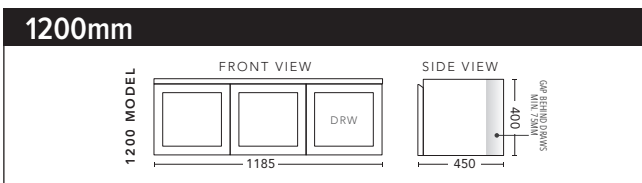

CABINET WITH	PRODUCT CODE	RRP
Oxford Ceramic Top, Rectangular Bowl	V2P12OXW	$2,419
Elite Polymarble Top, Rectangular Bowl	V2P12ELW	$2,419
Premier Polymarble Top, Oval Bowl	V2P12PRW	$2,419
20mm Caesarstone Top with Ceramic Above Counter Basin	V2P12CSW	$2,955
20mm Evostone Top with Ceramic Above Counter Basin	V2P12EVW	$2,955
12mm Corian Top with Ceramic Above Counter Basin	V2P12COW	$2,955
33mm Solid Timber Top with Ceramic Above Counter Basin	V2P12STW	$3,285
No Top	V2P12W	$2,072