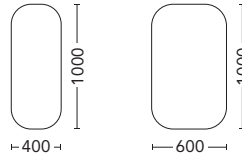

CURVE Mirrors

SIZE	PRODUCT CODE	RRP
Curve 400 (400 x 1000)	CUM40	$468
Curve 600 (600 x 1000)	CUM60	$658