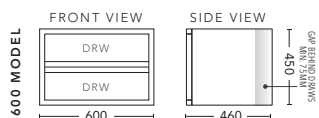

600mm

CABINET WITH	PRODUCT CODE	RRP
20mm Caesarstone Top with Ceramic Above Counter Basin	ZTV60CSW	$3,085
20mm Evostone Top with Ceramic Above Counter Basin	ZTV60EVW	$3,085
12mm Corian Top with Ceramic Above Counter Basin	ZTV60COW	$3,085
33mm Solid Timber Top with Ceramic Above Counter Basin	ZTV60STW	$3,440
No Top	ZTV60W	$2,412