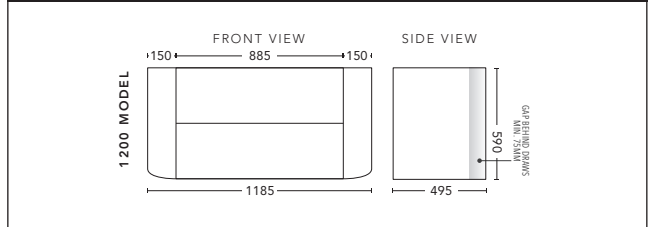

1200mm - WALL HUNG

CABINET WITH	PRODUCT CODE	RRP
20mm Caesarstone Top with Ceramic Above Counter Basin	F12CSW	$4,480
20mm Evostone Top with Ceramic Above Counter Basin	F12EVW	$4,480
12mm Corian Top with Ceramic Above Counter Basin	F12COW	$4,480