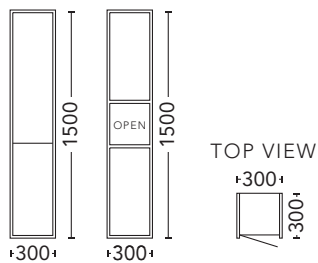

TALL BOYS

SIZE	White Interior		Black Interior	
	PRODUCT CODE	RRP	PRODUCT CODE	RRP
Two Doors Only	TB2D	$1,541	TB2D-BL	$1,649
Two Dors & Open Shelf	TB2DSH	$1,541	TB2DSH-BL	$1,649

ACCESSORIES

	PRODUCT CODE	RRP
LED Drawer Light with Motion Sensor	LEDDLMS	$37
In Drawer Double Power Point with 2 USB Ports	IDDPP	$166
Shaving Cabinet Double Power Point with 2 USB Ports	SCDPP	$136
Under Vanity / Shaving Cabinet Lighting Kit including Transformer	UCLKITD	$523
Optional Dimmer for Under Cabinet Lighting	OPTDIM	$209