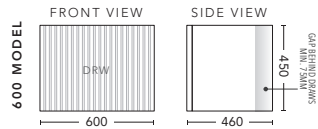

600mm

CABINET WITH	PRODUCT CODE	RRP
20mm Caesarstone Top with Ceramic Above Counter Basin	WWG60CSW	$2,364
20mm Evostone Top with Ceramic Above Counter Basin	WWG60EVW	$2,364
12mm Corian Top with Ceramic Above Counter Basin	WWG60COW	$2,364
No Top	WWG60W	$1,499