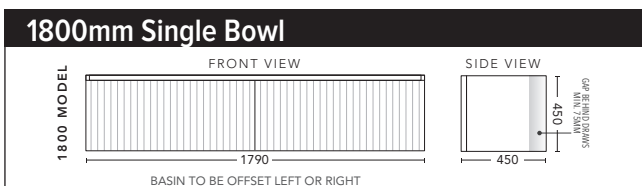

CABINET WITH	PRODUCT CODE	RRP
Elite Polymarble Top, Rectangular Bowl	IG2P181ELW	$3,250
20mm Caesarstone Top with Ceramic Above Counter Basin	IG2P181CSW	$4,179
20mm Evostone Top with Ceramic Above Counter Basin	IG2P181EVW	$4,179
12mm Corian Top with Ceramic Above Counter Basin	IG2P181COW	$4,179
33mm Solid Timber Top with Ceramic Above Counter Basin	IG2P181STW	$5,177
No Top	IG2P181W	$2,770