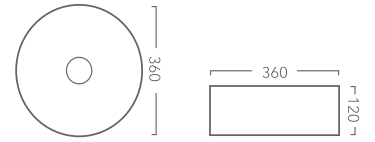

Essence 400 – Above Counter Basin

Product Code:
C360MB (Matt Black).
360mm x 360mm x 120mm