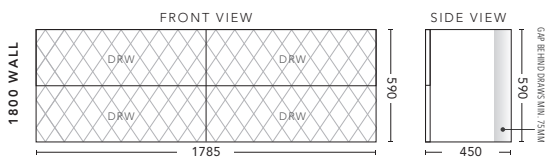

1800mm Double Bowl - WALL HUNG

CABINET WITH	PRODUCT CODE	RRP
Elite Polymarble Top, Rectangular Bowl	Q2P182ELW	$4,818
20mm Caesarstone Top with Ceramic Above Counter Basin	Q2P182CSW	$5,731
20mm Evostone Top with Ceramic Above Counter Basin	Q2P182EVW	$5,731
12mm Corian Top with Ceramic Above Counter Basin	Q2P182COW	$5,731
33mm Solid Timber Top with Ceramic Above Counter Basin	Q2P182STW	$6,392
No Top	Q2P182W	$3,791