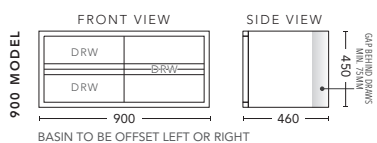

900mm

CABINET WITH	PRODUCT CODE	RRP
20mm Caesarstone Top with Ceramic Above Counter Basin	ZTV90CSW	$3,616
20mm Evostone Top with Ceramic Above Counter Basin	ZTV90EVW	$3,616
12mm Corian Top with Ceramic Above Counter Basin	ZTV90COW	$3,616
33mm Solid Timber Top with Ceramic Above Counter Basin	ZTV90STW	$4,041
No Top	ZTV90W	$2,756