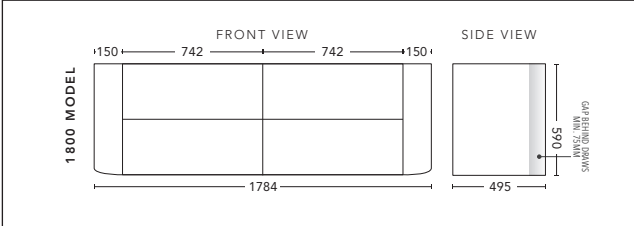

1800mm Single Bowl - WALL HUNG

CABINET WITH	PRODUCT CODE	RRP
20mm Caesarstone Top with Ceramic Above Counter Basin	F181CSW	$5,848
20mm Evostone Top with Ceramic Above Counter Basin	F181EVW	$5,848
12mm Corian Top with Ceramic Above Counter Basin	F181COW	$5,848