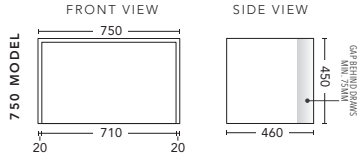

750mm - WALL HUNG

CABINET WITH	PRODUCT CODE	RRP
20mm Caesarstone Top with Ceramic Above Counter Basin	A75CSW	$2,898
20mm Evostone Top with Ceramic Above Counter Basin	A75EVW	$2,898
12mm Corian Top with Ceramic Above Counter Basin	A75COW	$2,898