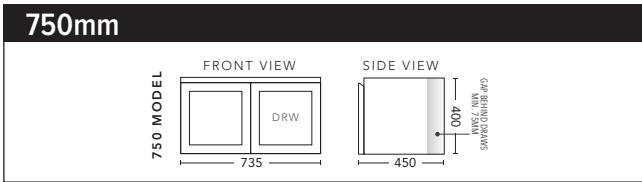

CABINET WITH	PRODUCT CODE	RRP
Oxford Ceramic Top, Rectangular Bowl	V2P75OXW	$1,870
Elite Polymarble Top, Rectangular Bowl	V2P75ELW	$1,870
Premier Polymarble Top, Oval Bowl	V2P75PRW	$1,870
20mm Caesarstone Top with Ceramic Above Counter Basin	V2P75CSW	$2,529
20mm Evostone Top with Ceramic Above Counter Basin	V2P75EVW	$2,529
12mm Corian Top with Ceramic Above Counter Basin	V2P75COW	$2,529
33mm Solid Timber Top with Ceramic Above Counter Basin	V2P75STW	$2,750
No Top	V2P75W	$1,728