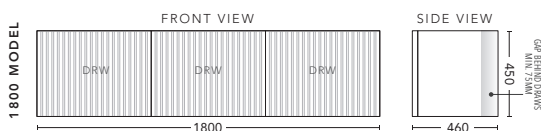

1800mm - Single Bowl

CABINET WITH	PRODUCT CODE	RRP
20mm Caesarstone Top with Ceramic Above Counter Basin	WWG181CSW	$4,298
20mm Evostone Top with Ceramic Above Counter Basin	WWG181EVW	$4,298
12mm Corian Top with Ceramic Above Counter Basin	WWG181COW	$4,298
No Top	WWG181W	$2,786