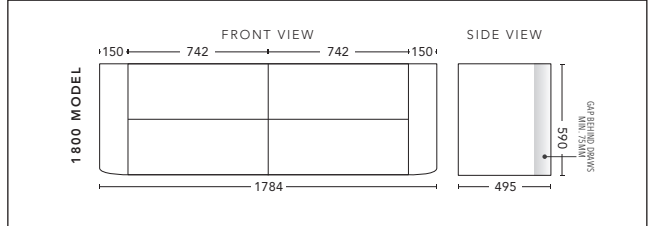

1800mm Double Bowl - WALL HUNG

CABINET WITH	PRODUCT CODE	RRP
20mm Caesarstone Top with Ceramic Above Counter Basin	F182CSW	$5,998
20mm Evostone Top with Ceramic Above Counter Basin	F182EVW	$5,998
12mm Corian Top with Ceramic Above Counter Basin	F182COW	$5,998