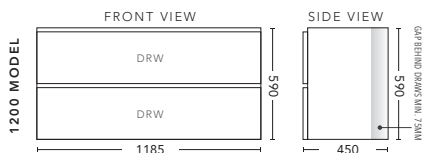

1200mm - WALL HUNG

TIMBER VENEER CABINET WITH	PRODUCT CODE	RRP
Oxford Ceramic Top, Rectangular Bowl	NTV120XW	$3,490
Elite Polymarble Top, Rectangular Bowl	NTV12ELW	$3,490
Premier Polymarble Top, Oval Bowl	NTV12PRW	$3,490
20mm Caesarstone Top with Ceramic Above Counter Basin	NTV12CSW	$4,068
20mm Evostone Top with Ceramic Above Counter Basin	NTV12EVW	$4,068
12mm Corian Top with Ceramic Above Counter Basin	NTV12COW	$4,068
33mm Solid Timber Top with Ceramic Above Counter Basin	NTV12STW	$4,460
No Top	NTV12W	$2,977