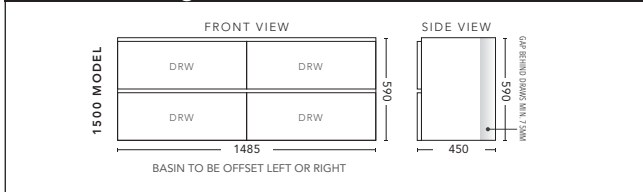

1500mm Single Bowl - WALL HUNG

TIMBER VENEER CABINET WITH	PRODUCT CODE	RRP
Elite Polymarble Top, Rectangular Bowl	NTV151ELW	$4,330
20mm Caesarstone Top with Ceramic Above Counter Basin	NTV151CSW	$4,871
20mm Evostone Top with Ceramic Above Counter Basin	NTV151EVW	$4,871
12mm Corian Top with Ceramic Above Counter Basin	NTV151COW	$4,871
33mm Solid Timber Top with Ceramic Above Counter Basin	NTV151STW	$5,292
No Top	NTV151W	$3,283