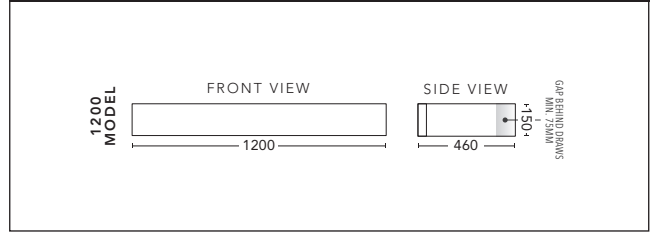

1200mm

CABINET WITH	PRODUCT CODE	RRP
20mm Caesarstone Top with Ceramic Above Counter Basin	P12CSW	$3,305
20mm Evostone Top with Ceramic Above Counter Basin	P12EVW	$3,305
12mm Corian Top with Ceramic Above Counter Basin	P12COW	$3,305
33mm Solid Timber Top with Ceramic Above Counter Basin	P12STW	$3,636
No Top	P12W	$2,192