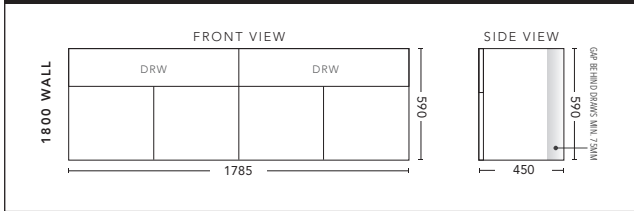

1800mm Double Bowl - WALL HUNG

CABINET WITH	PRODUCT CODE	RRP
20mm Caesarstone Top with Ceramic Above Counter Basin	H182CSW	$3,967
20mm Evostone Top with Ceramic Above Counter Basin	H182EVW	$3,967
12mm Corian Top with Ceramic Above Counter Basin	H182COW	$3,967
33mm Solid Timber Top with Ceramic Above Counter Basin	H182STW	$4,628
No Top	H182W	$2,192