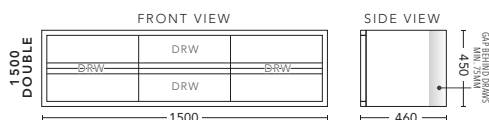

1500mm - Double Bowl

CABINET WITH	PRODUCT CODE	RRP
20mm Caesarstone Top with Ceramic Above Counter Basin	ZTV152CSW	$5,477
20mm Evostone Top with Ceramic Above Counter Basin	ZTV152EVW	$5,477
12mm Corian Top with Ceramic Above Counter Basin	ZTV152COW	$5,477
33mm Solid Timber Top with Ceramic Above Counter Basin	ZTV152STW	$5,983
No Top	ZTV152W	$4,566