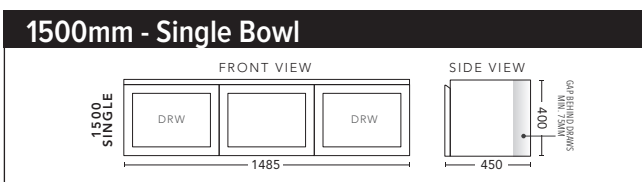

CABINET WITH	PRODUCT CODE	RRP
Elite Polymarble Top, Rectangular Bowl	V2P151ELW	$2,573
20mm Caesarstone Top with Ceramic Above Counter Basin	V2P151CSW	$3,404
20mm Evostone Top with Ceramic Above Counter Basin	V2P151EVW	$3,404
12mm Corian Top with Ceramic Above Counter Basin	V2P151COW	$3,404
33mm Solid Timber Top with Ceramic Above Counter Basin	V2P151STW	$3,846
No Top	V2P151W	$2,308