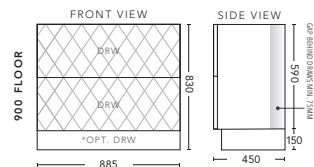

900mm - FLOOR STANDING

CABINET WITH	PRODUCT CODE	RRP
Oxford Ceramic Top, Rectangular Bowl	Q2P900XF	$2,900
Elite Polymarble Top, Rectangular Bowl	Q2P90ELF	$2,900
Premier Polymarble Top, Oval Bowl	Q2P90PRF	$2,900
20mm Caesarstone Top with Ceramic Above Counter Basin	Q2P90CSF	$3,636
20mm Evostone Top with Ceramic Above Counter Basin	Q2P90EVF	$3,636
12mm Corian Top with Ceramic Above Counter Basin	Q2P90COF	$3,636
33mm Solid Timber Top with Ceramic Above Counter Basin	Q2P90STF	$4,187
No Top	Q2P90F	$2,539
*Smart Drawer Option (Requires 240mm Kicker) ADD	Q2P90SD	$403