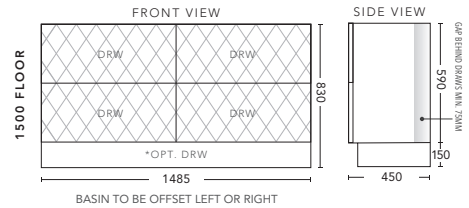

1500mm Double Bowl - FLOOR STANDING

CABINET WITH	PRODUCT CODE	RRP
Elite Polymarble Top, Rectangular Bowl	Q2P152ELF	$4,836
Premier Polymarble Top, Oval Bowl	Q2P152PRF	$4,836
20mm Caesarstone Top with Ceramic Above Counter Basin	Q2P152CSF	$5,731
20mm Evostone Top with Ceramic Above Counter Basin	Q2P152EVF	$5,731
12mm Corian Top with Ceramic Above Counter Basin	Q2P152COF	$5,731
33mm Solid Timber Top with Ceramic Above Counter Basin	Q2P152STF	$6,392
No Top	Q2P152F	$3,994
*Smart Drawer Option (Requires 240mm Kicker) ADD	Q2P152SD	$632