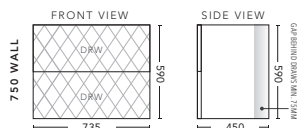

750mm - WALL HUNG

CABINET WITH	PRODUCT CODE	RRP
Oxford Ceramic Top, Rectangular Bowl	Q2P750XW	$2,465
Elite Polymarble Top, Rectangular Bowl	Q2P75ELW	$2,465
Premier Polymarble Top, Oval Bowl	Q2P75PRW	$2,465
20mm Caesarstone Top with Ceramic Above Counter Basin	Q2P75CSW	$3,137
20mm Evostone Top with Ceramic Above Counter Basin	Q2P75EVS	$3,137
12mm Corian Top with Ceramic Above Counter Basin	Q2P75COW	$3,137
33mm Solid Timber Top with Ceramic Above Counter Basin	Q2P75STW	$3,468
No Top	Q2P75W	$2,075