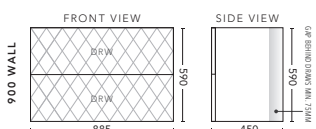

900mm - WALL HUNG

CABINET WITH	PRODUCT CODE	RRP
Oxford Ceramic Top, Rectangular Bowl	Q2P900XW	$2,747
Elite Polymarble Top, Rectangular Bowl	Q2P90ELW	$2,747
Premier Polymarble Top, Oval Bowl	Q2P90PRW	$2,747
20mm Caesarstone Top with Ceramic Above Counter Basin	Q2P90CSW	$3,508
20mm Evostone Top with Ceramic Above Counter Basin	Q2P90EVS	$3,508
12mm Corian Top with Ceramic Above Counter Basin	Q2P90COW	$3,508
33mm Solid Timber Top with Ceramic Above Counter Basin	Q2P90STW	$4,031
No Top	Q2P90W	$2,308