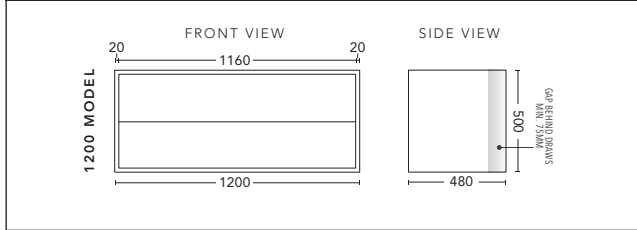

1200mm - WALL HUNG

CABINET WITH	PRODUCT CODE	RRP
20mm Caesarstone Top with Ceramic Above Counter Basin	T12CSW	$4,788
20mm Evostone Top with Ceramic Above Counter Basin	T12EVW	$4,788
12mm Corian Top with Ceramic Above Counter Basin	T12COW	$4,788