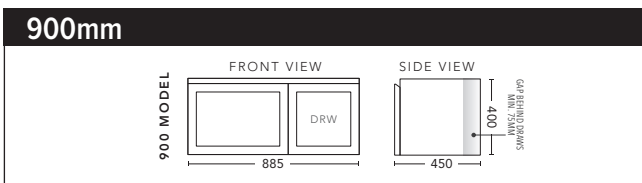

CABINET WITH	PRODUCT CODE	RRP
Oxford Ceramic Top, Rectangular Bowl	V2P90OXW	$2,093
Elite Polymarble Top, Rectangular Bowl	V2P90ELW	$2,093
Premier Polymarble Top, Oval Bowl	V2P90PRW	$2,093
20mm Caesarstone Top with Ceramic Above Counter Basin	V2P90CSW	$2,532
20mm Evostone Top with Ceramic Above Counter Basin	V2P90EVW	$2,532
12mm Corian Top with Ceramic Above Counter Basin	V2P90COW	$2,532
33mm Solid Timber Top with Ceramic Above Counter Basin	V2P90STW	$2,752
No Top	V2P90W	$1,834