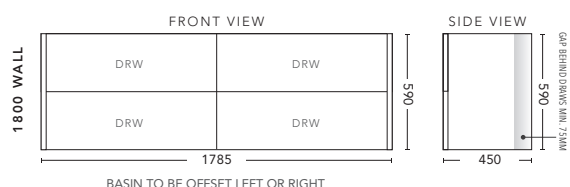

1800mm - Single Bowl - WALL HUNG

TIMBER VENEER CABINET WITH	PRODUCT CODE	RRP
Elite Polymarble Top, Rectangular Bowl	S2P181ELW	$5,015
20mm Caesarstone Top with Ceramic Above Counter Basin	S2P181CSW	$5,540
20mm Evostone Top with Ceramic Above Counter Basin	S2P181EVW	$5,540
12mm Corian Top with Ceramic Above Counter Basin	S2P181COW	$5,540
33mm Solid Timber Top with Ceramic Above Counter Basin	S2P181STW	$6,086
No Top	S2P181W	$4,490