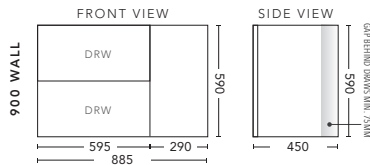

900mm - WALL HUNG

CABINET WITH	PRODUCT CODE	RRP
Oxford Ceramic Top, Rectangular Bowl	C900XW	$1,817
Elite Polymarble Top, Rectangular Bowl	C90ELW	$1,817
Premier Polymarble Top, Oval Bowl	C90PRW	$1,817
20mm Caesarstone Top with Ceramic Above Counter Basin	C90CSW	$2,203
20mm Evostone Top with Ceramic Above Counter Basin	C90EVW	$2,203
12mm Corian Top with Ceramic Above Counter Basin	C90COW	$2,203
33mm Solid Timber Top with Ceramic Above Counter Basin	C90STW	$2,754
No Top	C60W	$1,730