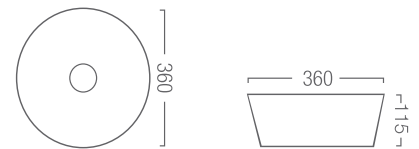

Product Code: C590
590mm x 400mm x 170mm