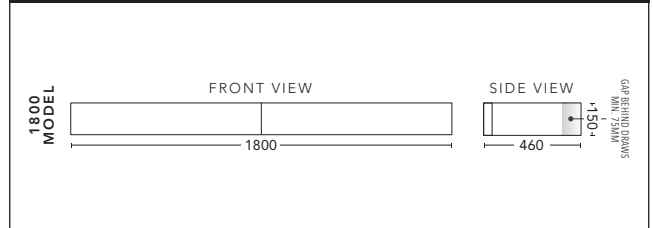

1800mm - Double Bowl

CABINET WITH	PRODUCT CODE	RRP
20mm Caesarstone Top with Ceramic Above Counter Basin	P182CSW	$4,941
20mm Evostone Top with Ceramic Above Counter Basin	P182EVW	$4,941
12mm Corian Top with Ceramic Above Counter Basin	P182COW	$4,941
33mm Solid Timber Top with Ceramic Above Counter Basin	P182STW	$5,493
No Top	P182W	$3,347