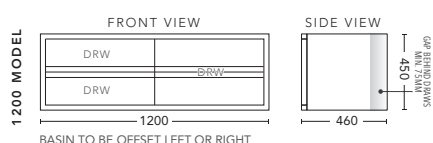

1200mm

CABINET WITH	PRODUCT CODE	RRP
20mm Caesarstone Top with Ceramic Above Counter Basin	ZTV12CSW	$4,406
20mm Evostone Top with Ceramic Above Counter Basin	ZTV12EVW	$4,406
12mm Corian Top with Ceramic Above Counter Basin	ZTV12COW	$4,406
33mm Solid Timber Top with Ceramic Above Counter Basin	ZTV12STW	$4,828
No Top	ZTV12W	$3,453