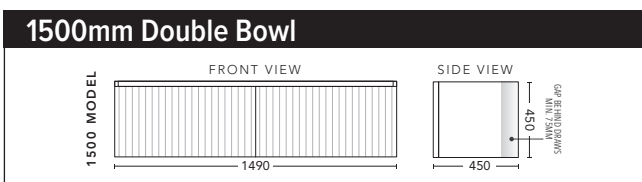

CABINET WITH	PRODUCT CODE	RRP
Elite Polymarble Top, Rectangular Bowl	IG2P152ELW	$2,860
Premier Polymarble Top, Oval Bowl	IG2P152PRW	$2,860
20mm Caesarstone Top with Ceramic Above Counter Basin	IG2P152CSW	$3,806
20mm Evostone Top with Ceramic Above Counter Basin	IG2P152EVW	$3,806
12mm Corian Top with Ceramic Above Counter Basin	IG2P152COW	$3,806
33mm Solid Timber Top with Ceramic Above Counter Basin	IG2P152STW	$4,408
No Top	IG2P152W	$2,262