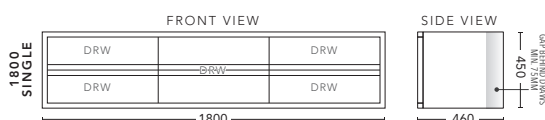

1800mm - Single Bowl

CABINET WITH	PRODUCT CODE	RRP
20mm Caesarstone Top with Ceramic Above Counter Basin	ZTV181CSW	$6,011
20mm Evostone Top with Ceramic Above Counter Basin	ZTV181EVW	$6,011
12mm Corian Top with Ceramic Above Counter Basin	ZTV181COW	$6,011
33mm Solid Timber Top with Ceramic Above Counter Basin	ZTV181STW	$6,607
No Top	ZTV181W	$5,080