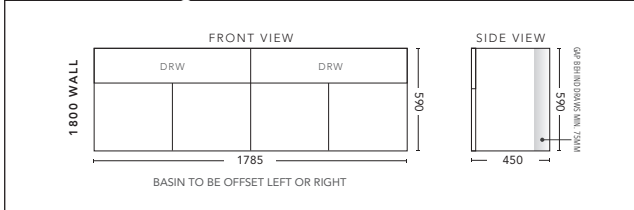

1800mm Single Bowl - WALL HUNG

CABINET WITH	PRODUCT CODE	RRP
20mm Caesarstone Top with Ceramic Above Counter Basin	H181CSW	$3,742
20mm Evostone Top with Ceramic Above Counter Basin	H181EVW	$3,742
12mm Corian Top with Ceramic Above Counter Basin	H181COW	$3,742
33mm Solid Timber Top with Ceramic Above Counter Basin	H181STW	$4,403
No Top	H181W	$2,129