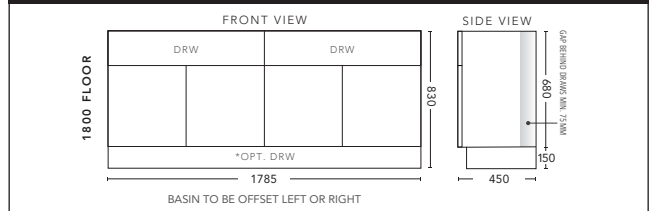

1800mm Double Bowl - FLOOR STANDING

CABINET WITH	PRODUCT CODE	RRP
20mm Caesarstone Top with Ceramic Above Counter Basin	H182CSF	$4,282
20mm Evostone Top with Ceramic Above Counter Basin	H182EVF	$4,282
12mm Corian Top with Ceramic Above Counter Basin	H182COF	$4,282
33mm Solid Timber Top with Ceramic Above Counter Basin	H182STF	$4,944
No Top	H182F	$2,301
*Smart Drawer Option (Requires 240mm Kicker) ADD	H182SD	$632