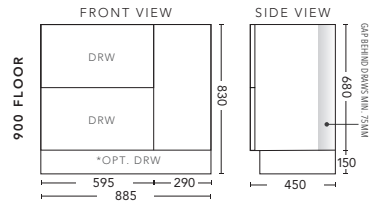

900mm - FLOOR STANDING

CABINET WITH	PRODUCT CODE	RRP
Oxford Ceramic Top, Rectangular Bowl	C900XF	$1,982
Elite Polymarble Top, Rectangular Bowl	C90ELF	$1,982
Premier Polymarble Top, Oval Bowl	C90PRF	$1,982
20mm Caesarstone Top with Ceramic Above Counter Basin	C90CSF	$2,417
20mm Evostone Top with Ceramic Above Counter Basin	C90EVF	$2,417
12mm Corian Top with Ceramic Above Counter Basin	C90COF	$2,417
33mm Solid Timber Top with Ceramic Above Counter Basin	C90STF	$2,968
No Top	C90F	$1,846
*Smart Drawer Option (Requires 240mm Kicker) ADD	C90SD	$403