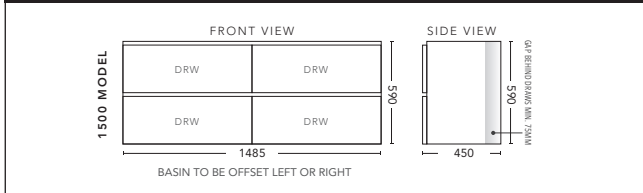

1500mm Double Bowl - WALL HUNG

TIMBER VENEER CABINET WITH	PRODUCT CODE	RRP
Elite Polymarble Top, Rectangular Bowl	NTV152ELW	$4,330
Premier Polymarble Top, Oval Bowl	NTV152PRW	$4,330
20mm Caesarstone Top with Ceramic Above Counter Basin	NTV152CSW	$4,871
20mm Evostone Top with Ceramic Above Counter Basin	NTV152EVW	$4,871
12mm Corian Top with Ceramic Above Counter Basin	NTV152COW	$4,871
33mm Solid Timber Top with Ceramic Above Counter Basin	NTV152STW	$5,292
No Top	NTV152W	$3,283