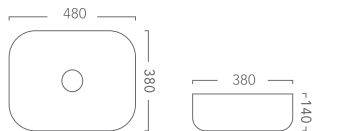

Smooth 500 – Above Counter Basin

Product Codes:
E480 (White)
480mm x 380mm x 140mm