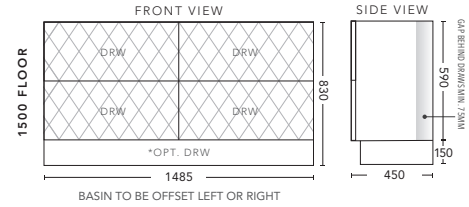

1500mm Single Bowl - FLOOR STANDING

CABINET WITH	PRODUCT CODE	RRP
Elite Polymarble Top, Rectangular Bowl	Q2P151ELF	$4,710
20mm Caesarstone Top with Ceramic Above Counter Basin	Q2P151CSF	$5,506
20mm Evostone Top with Ceramic Above Counter Basin	Q2P151EVF	$5,506
12mm Corian Top with Ceramic Above Counter Basin	Q2P151COF	$5,506
33mm Solid Timber Top with Ceramic Above Counter Basin	Q2P151STF	$6,167
No Top	Q2P151F	$3,694
*Smart Drawer Option (Requires 240mm Kicker) ADD	Q2P151SD	$632