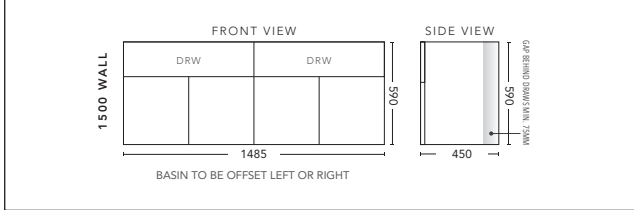

1500mm Double Bowl - WALL HUNG

CABINET WITH	PRODUCT CODE	RRP
20mm Caesarstone Top with Ceramic Above Counter Basin	H152CSW	$3,407
20mm Evostone Top with Ceramic Above Counter Basin	H152EVW	$3,407
12mm Corian Top with Ceramic Above Counter Basin	H152COW	$3,407
33mm Solid Timber Top with Ceramic Above Counter Basin	H152STW	$4,068
No Top	H152W	$1,846