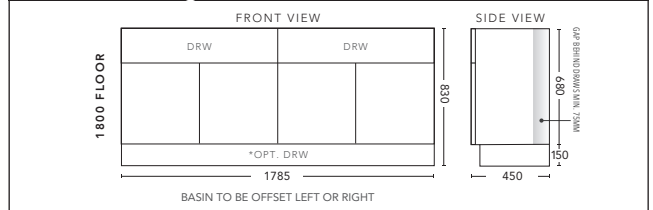

1800mm Single Bowl - FLOOR STANDING

CABINET WITH	PRODUCT CODE	RRP
20mm Caesarstone Top with Ceramic Above Counter Basin	H181CSF	$4,005
20mm Evostone Top with Ceramic Above Counter Basin	H181EVF	$4,005
12mm Corian Top with Ceramic Above Counter Basin	H181COF	$4,005
33mm Solid Timber Top with Ceramic Above Counter Basin	H181STF	$4,666
No Top	H181F	$2,423
*Smart Drawer Option (Requires 240mm Kicker) ADD	H181SD	$632