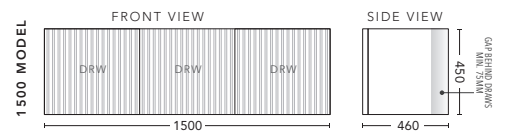

1500mm - Double Bowl

CABINET WITH	PRODUCT CODE	RRP
20mm Caesarstone Top with Ceramic Above Counter Basin	WWG152CSW	$3,967
20mm Evostone Top with Ceramic Above Counter Basin	WWG152EVW	$3,967
12mm Corian Top with Ceramic Above Counter Basin	WWG152COW	$3,967
No Top	WWG152W	$2,478