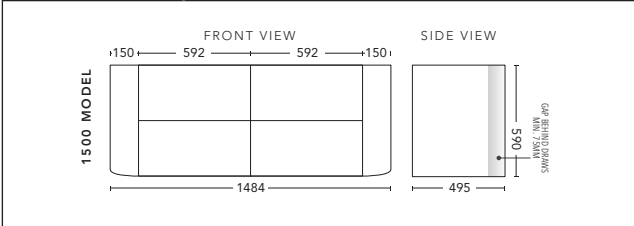

1500mm Single Bowl - WALL HUNG

CABINET WITH	PRODUCT CODE	RRP
20mm Caesarstone Top with Ceramic Above Counter Basin	F151CSW	$5,298
20mm Evostone Top with Ceramic Above Counter Basin	F151EVW	$5,298
12mm Corian Top with Ceramic Above Counter Basin	F151COW	$5,298