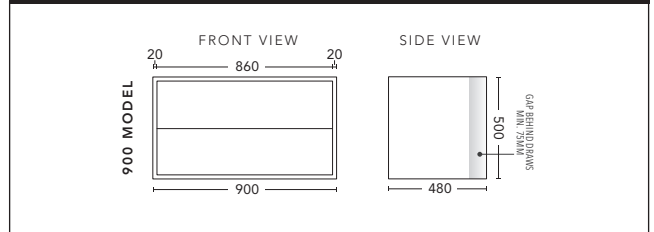

900mm - WALL HUNG

CABINET WITH	PRODUCT CODE	RRP
20mm Caesarstone Top with Ceramic Above Counter Basin	T90CSW	$4,484
20mm Evostone Top with Ceramic Above Counter Basin	T90EVW	$4,484
12mm Corian Top with Ceramic Above Counter Basin	T90COW	$4,484