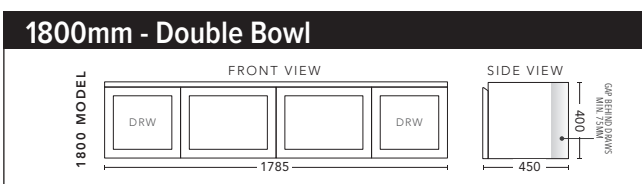

CABINET WITH	PRODUCT CODE	RRP
Elite Polymarble Top, Rectangular Bowl	V2P182ELW	$3,416
20mm Caesarstone Top with Ceramic Above Counter Basin	V2P182CSW	$4,187
20mm Evostone Top with Ceramic Above Counter Basin	V2P182EVW	$4,187
12mm Corian Top with Ceramic Above Counter Basin	V2P182COW	$4,187
33mm Solid Timber Top with Ceramic Above Counter Basin	V2P182STW	$4,628
No Top	V2P182W	$2,885