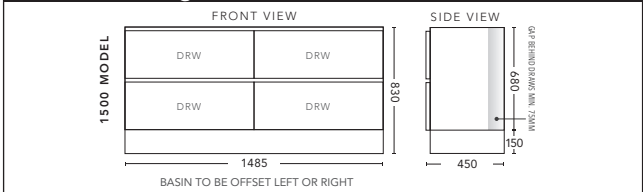

1500mm Single Bowl - FLOOR STANDING

TIMBER VENEER CABINET WITH	PRODUCT CODE	RRP
Elite Polymarble Top, Rectangular Bowl	NTV151ELF	$4,536
20mm Caesarstone Top with Ceramic Above Counter Basin	NTV151CSF	$5,103
20mm Evostone Top with Ceramic Above Counter Basin	NTV151EVF	$5,103
12mm Corian Top with Ceramic Above Counter Basin	NTV151COF	$5,103
33mm Solid Timber Top with Ceramic Above Counter Basin	NTV151STF	$5,544
No Top	NTV151F	$3,440
*Smart Drawer Option (Requires 240mm Kicker) ADD	NTV151SD	$632