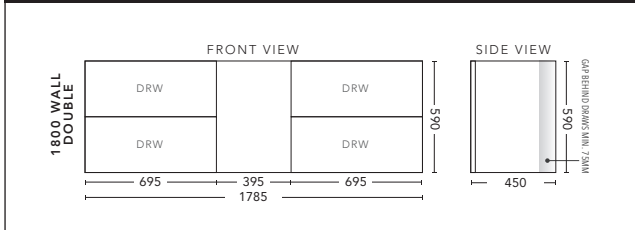

1800mm Double Bowl - WALL HUNG

CABINET WITH	PRODUCT CODE	RRP
Elite Polymarble Top, Rectangular Bowl	C182ELW	$2,812
20mm Caesarstone Top with Ceramic Above Counter Basin	C182CSW	$4,066
20mm Evostone Top with Ceramic Above Counter Basin	C182EVW	$4,066
12mm Corian Top with Ceramic Above Counter Basin	C182COW	$4,066
33mm Solid Timber Top with Ceramic Above Counter Basin	C182STW	$4,837
No Top	C182W	$2,481