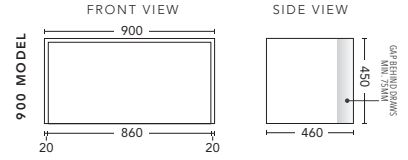

900mm - WALL HUNG

CABINET WITH	PRODUCT CODE	RRP
20mm Caesarstone Top with Ceramic Above Counter Basin	A90CSW	$3,286
20mm Evostone Top with Ceramic Above Counter Basin	A90EVW	$3,286
12mm Corian Top with Ceramic Above Counter Basin	A90COW	$3,286