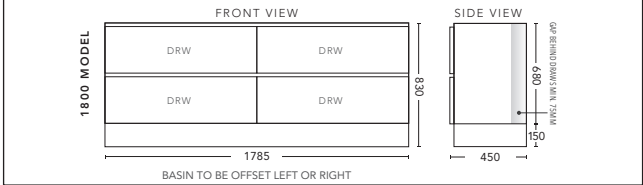

1800mm Single Bowl - FLOOR STANDING

TIMBER VENEER CABINET WITH	PRODUCT CODE	RRP
Elite Polymarble Top, Rectangular Bowl	NTV181ELF	$5,406
20mm Caesarstone Top with Ceramic Above Counter Basin	NTV181CSF	$6,027
20mm Evostone Top with Ceramic Above Counter Basin	NTV181EVF	$6,027
12mm Corian Top with Ceramic Above Counter Basin	NTV181COF	$6,027
33mm Solid Timber Top with Ceramic Above Counter Basin	NTV181STF	$6,652
No Top	NTV181F	$4,017
*Smart Drawer Option (Requires 240mm Kicker) ADD	NTV181SD	$632