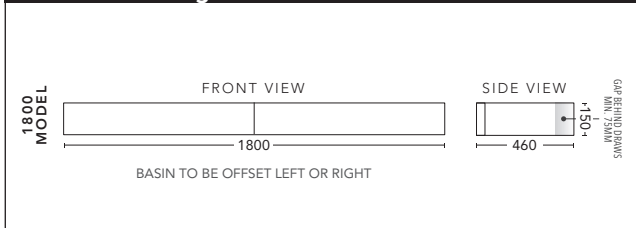

1800mm - Single Bowl

CABINET WITH	PRODUCT CODE	RRP
20mm Caesarstone Top with Ceramic Above Counter Basin	P181CSW	$4,723
20mm Evostone Top with Ceramic Above Counter Basin	P181EVW	$4,723
12mm Corian Top with Ceramic Above Counter Basin	P181COW	$4,723
33mm Solid Timber Top with Ceramic Above Counter Basin	P181STW	$5,279
No Top	P181W	$3,347