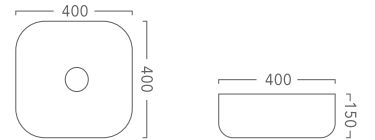

Essence 480 – Above Counter Basin

Product Codes:
E400MB (Matt Black).
400mm x 400mm x 150mm