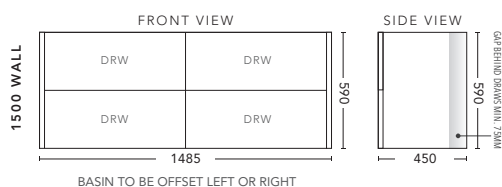

1500mm - Single Bowl - WALL HUNG

TIMBER VENEER CABINET WITH	PRODUCT CODE	RRP
Elite Polymarble Top, Rectangular Bowl	S2P151ELW	$4,723
20mm Caesarstone Top with Ceramic Above Counter Basin	S2P151CSW	$5,172
20mm Evostone Top with Ceramic Above Counter Basin	S2P151EVW	$5,172
12mm Corian Top with Ceramic Above Counter Basin	S2P151COW	$5,172
33mm Solid Timber Top with Ceramic Above Counter Basin	S2P151STW	$5,771
No Top	S2P151W	$4,198