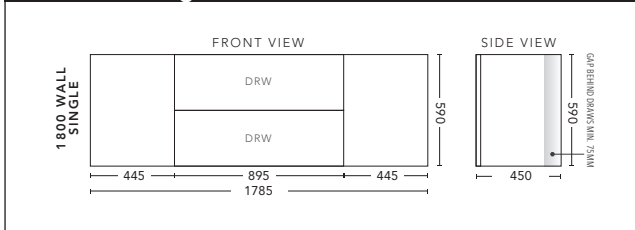

1800mm Single Bowl - WALL HUNG

CABINET WITH	PRODUCT CODE	RRP
Elite Polymarble Top, Rectangular Bowl	C181ELW	$2,858
20mm Caesarstone Top with Ceramic Above Counter Basin	C181CSW	$3,742
20mm Evostone Top with Ceramic Above Counter Basin	C181EVW	$3,742
12mm Corian Top with Ceramic Above Counter Basin	C181COW	$3,742
33mm Solid Timber Top with Ceramic Above Counter Basin	C181STW	$4,408
No Top	C181W	$2,296