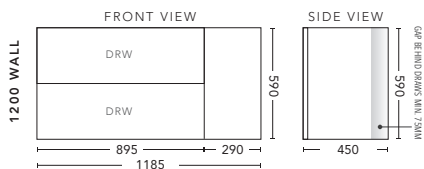

1200mm - WALL HUNG

CABINET WITH	PRODUCT CODE	RRP
Oxford Ceramic Top, Rectangular Bowl	C120XW	$2,177
Elite Polymarble Top, Rectangular Bowl	C12ELW	$2,177
Premier Polymarble Top, Oval Bowl	C12PRW	$2,177
20mm Caesarstone Top with Ceramic Above Counter Basin	C12CSW	$2,588
20mm Evostone Top with Ceramic Above Counter Basin	C12EVW	$2,588
12mm Corian Top with Ceramic Above Counter Basin	C12COW	$2,588
33mm Solid Timber Top with Ceramic Above Counter Basin	C12STW	$3,140
No Top	C12W	$1,904