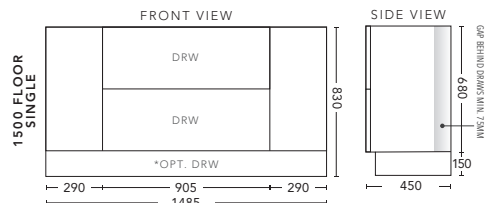

1500mm Single Bowl - FLOOR STANDING

CABINET WITH	PRODUCT CODE	RRP
Elite Polymarble Top, Rectangular Bowl	C151ELF	$2,591
20mm Caesarstone Top with Ceramic Above Counter Basin	C151CSF	$3,394
20mm Evostone Top with Ceramic Above Counter Basin	C151EVF	$3,394
12mm Corian Top with Ceramic Above Counter Basin	C151COF	$3,394
33mm Solid Timber Top with Ceramic Above Counter Basin	C151STF	$4,055
No Top	C151F	$2,301
*Smart Drawer Option (Requires 240mm Kicker) ADD	C151SD	$632