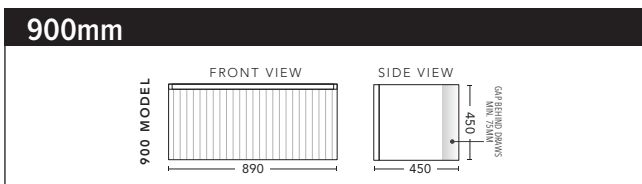

CABINET WITH	PRODUCT CODE	RRP
Oxford Ceramic Top, Rectangular Bowl	IG2P90OXW	$1,861
Elite Polymarble Top, Rectangular Bowl	IG2P90ELW	$1,861
Premier Polymarble Top, Oval Bowl	IG2P90PRW	$1,861
20mm Caesarstone Top with Ceramic Above Counter Basin	IG2P90CSW	$2,423
20mm Evostone Top with Ceramic Above Counter Basin	IG2P90EVW	$2,423
12mm Corian Top with Ceramic Above Counter Basin	IG2P90COW	$2,423
33mm Solid Timber Top with Ceramic Above Counter Basin	IG2P90STW	$2,886
No Top	IG2P90W	$1,698