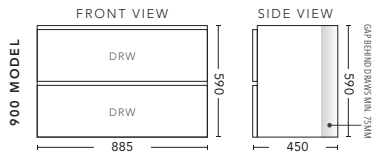

900mm - WALL HUNG

TIMBER VENEER CABINET WITH	PRODUCT CODE	RRP
Oxford Ceramic Top, Rectangular Bowl	NTV900XW	$2,851
Elite Polymarble Top, Rectangular Bowl	NTV90ELW	$2,851
Premier Polymarble Top, Oval Bowl	NTV90PRW	$2,851
20mm Caesarstone Top with Ceramic Above Counter Basin	NTV90CSW	$3,428
20mm Evostone Top with Ceramic Above Counter Basin	NTV90EVW	$3,428
12mm Corian Top with Ceramic Above Counter Basin	NTV90COW	$3,428
33mm Solid Timber Top with Ceramic Above Counter Basin	NTV90STW	$3,853
No Top	NTV90W	$2,526