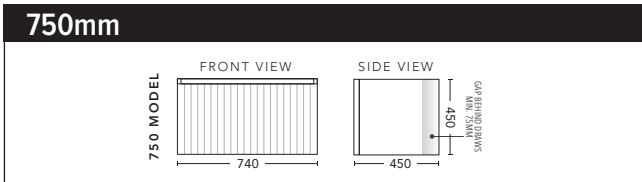

CABINET WITH	PRODUCT CODE	RRP
Oxford Ceramic Top, Rectangular Bowl	IG2P75OXW	$1,652
Elite Polymarble Top, Rectangular Bowl	IG2P75ELW	$1,652
Premier Polymarble Top, Oval Bowl	IG2P75PRW	$1,652
20mm Caesarstone Top with Ceramic Above Counter Basin	IG2P75CSW	$2,185
20mm Evostone Top with Ceramic Above Counter Basin	IG2P75EVW	$2,185
12mm Corian Top with Ceramic Above Counter Basin	IG2P75COW	$2,185
33mm Solid Timber Top with Ceramic Above Counter Basin	IG2P75STW	$2,606
No Top	IG2P75W	$1,492