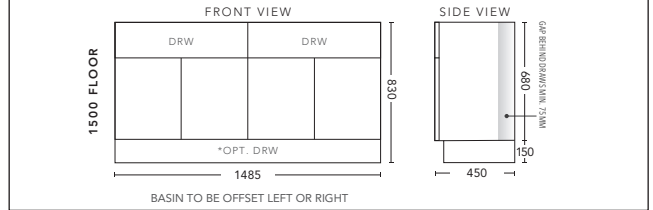

1500mm Double Bowl - FLOOR STANDING

CABINET WITH	PRODUCT CODE	RRP
20mm Caesarstone Top with Ceramic Above Counter Basin	H152CSF	$3,632
20mm Evostone Top with Ceramic Above Counter Basin	H152EVF	$3,632
12mm Corian Top with Ceramic Above Counter Basin	H152COF	$3,632
33mm Solid Timber Top with Ceramic Above Counter Basin	H152STF	$4,183
No Top	H152F	$2,078
*Smart Drawer Option (Requires 240mm Kicker) ADD	H152SD	$632