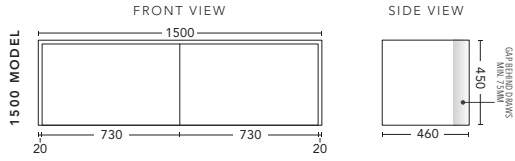

1500mm Single Bowl - WALL HUNG

CABINET WITH	PRODUCT CODE	RRP
20mm Caesarstone Top with Ceramic Above Counter Basin	A151CSW	$4,374
20mm Evostone Top with Ceramic Above Counter Basin	A151EVW	$4,374
12mm Corian Top with Ceramic Above Counter Basin	A151COW	$4,374