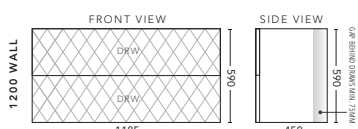

1200mm - WALL HUNG

CABINET WITH	PRODUCT CODE	RRP
Oxford Ceramic Top, Rectangular Bowl	Q2P120XW	$3,191
Elite Polymarble Top, Rectangular Bowl	Q2P12ELW	$3,191
Premier Polymarble Top, Oval Bowl	Q2P12PRW	$3,191
20mm Caesarstone Top with Ceramic Above Counter Basin	Q2P12CSW	$3,899
20mm Evostone Top with Ceramic Above Counter Basin	Q2P12EVS	$3,899
12mm Corian Top with Ceramic Above Counter Basin	Q2P12COW	$3,899
33mm Solid Timber Top with Ceramic Above Counter Basin	Q2P12STW	$4,560
No Top	Q2P12W	$2,765