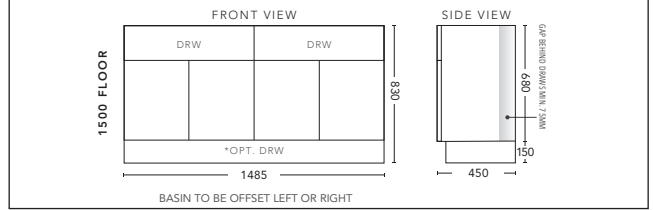

1500mm Single Bowl - FLOOR STANDING

CABINET WITH	PRODUCT CODE	RRP
20mm Caesarstone Top with Ceramic Above Counter Basin	H151CSF	$3,394
20mm Evostone Top with Ceramic Above Counter Basin	H151EVF	$3,394
12mm Corian Top with Ceramic Above Counter Basin	H151COF	$3,394
33mm Solid Timber Top with Ceramic Above Counter Basin	H151STF	$4,055
No Top	H151F	$2,135
*Smart Drawer Option (Requires 240mm Kicker) ADD	H151SD	$632