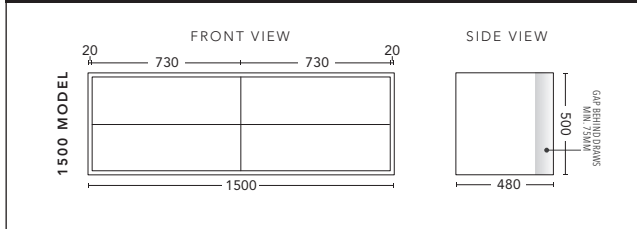

1500mm - WALL HUNG - SINGLE BOWL

CABINET WITH	PRODUCT CODE	RRP
20mm Caesarstone Top with Ceramic Above Counter Basin	T151CSW	$5,848
20mm Evostone Top with Ceramic Above Counter Basin	T151EVW	$5,848
12mm Corian Top with Ceramic Above Counter Basin	T151COW	$5,848