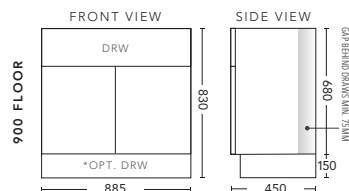

900mm - FLOOR STANDING

CABINET WITH	PRODUCT CODE	RRP
20mm Caesarstone Top with Ceramic Above Counter Basin	H90CSF	$2,307
20mm Evostone Top with Ceramic Above Counter Basin	H90EVF	$2,307
12mm Corian Top with Ceramic Above Counter Basin	H90COF	$2,307
33mm Solid Timber Top with Ceramic Above Counter Basin	H90STF	$2,858
No Top	H90F	$1,384
*Smart Drawer Option (Requires 240mm Kicker) ADD	H90SD	$403