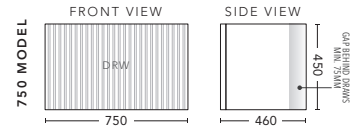

750mm

CABINET WITH	PRODUCT CODE	RRP
20mm Caesarstone Top with Ceramic Above Counter Basin	WWG75CSW	$2,423
20mm Evostone Top with Ceramic Above Counter Basin	WWG75EVW	$2,423
12mm Corian Top with Ceramic Above Counter Basin	WWG75COW	$2,423
No Top	WWG75W	$1,615