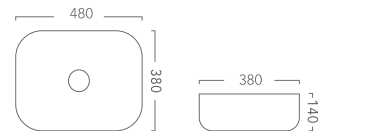

Product Codes:  
E400MB (Matt Black).  
400mm x 400mm x 150mm

**Essence 480** – Above Counter Basin

Product Codes:  
E480 (White)  
480mm x 380mm x 140mm

**Essence 480** – Above Counter Basin

Product Codes:  
E480MB (Matt Black).  
480mm x 380mm x 140mm