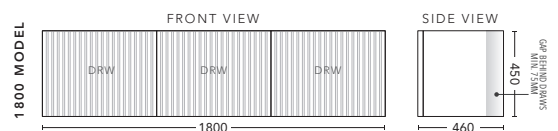

1800mm - Double Bowl

CABINET WITH	PRODUCT CODE	RRP
20mm Caesarstone Top with Ceramic Above Counter Basin	WWG182CSW	$4,408
20mm Evostone Top with Ceramic Above Counter Basin	WWG182EVW	$4,408
12mm Corian Top with Ceramic Above Counter Basin	WWG182COW	$4,408
No Top	WWG182W	$2,786