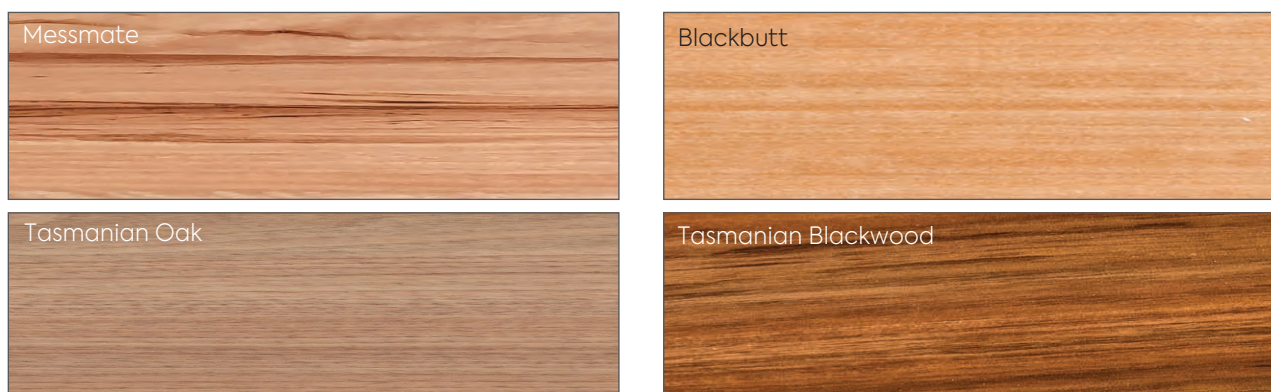

Solid Timber 33mm

All colours shown are as close as possible to the manufactured product, however some variations will occur in colour, shading and texture. Solid Timber is a natural product and as such grain and colour can vary considerably.