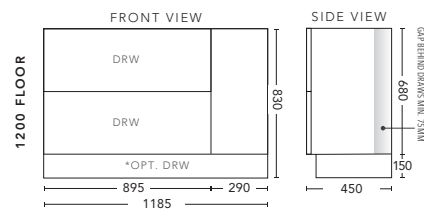

1200mm - FLOOR STANDING

CABINET WITH	PRODUCT CODE	RRP
Oxford Ceramic Top, Rectangular Bowl	C120XF	$2,300
Elite Polymarble Top, Rectangular Bowl	C12ELF	$2,300
Premier Polymarble Top, Oval Bowl	C12PRF	$2,300
20mm Caesarstone Top with Ceramic Above Counter Basin	C12CSF	$2,864
20mm Evostone Top with Ceramic Above Counter Basin	C12EVF	$2,864
12mm Corian Top with Ceramic Above Counter Basin	C12COF	$2,864
33mm Solid Timber Top with Ceramic Above Counter Basin	C12STF	$3,416
No Top	C12F	$1,961
*Smart Drawer Option (Requires 240mm Kicker) ADD	C12SD	$403