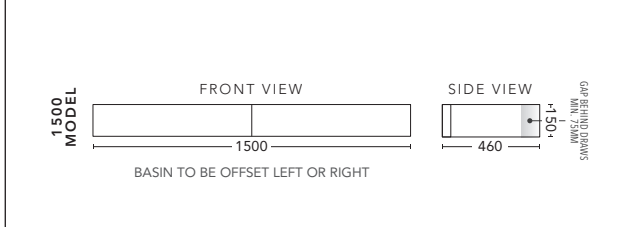

1500mm - Single Bowl

CABINET WITH	PRODUCT CODE	RRP
20mm Caesarstone Top with Ceramic Above Counter Basin	P151CSW	$4,331
20mm Evostone Top with Ceramic Above Counter Basin	P151EVW	$4,331
12mm Corian Top with Ceramic Above Counter Basin	P151COW	$4,331
33mm Solid Timber Top with Ceramic Above Counter Basin	P151STW	$4,772
No Top	P151W	$2,968