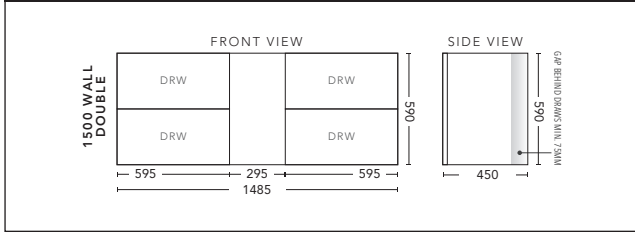

1500mm Double Bowl - WALL HUNG

CABINET WITH	PRODUCT CODE	RRP
Elite Polymarble Top, Rectangular Bowl	C152ELW	$2,624
Premier Polymarble Top, Oval Bowl	C152PRW	$2,624
20mm Caesarstone Top with Ceramic Above Counter Basin	C152CSW	$3,406
20mm Evostone Top with Ceramic Above Counter Basin	C152EVW	$3,406
12mm Corian Top with Ceramic Above Counter Basin	C152COW	$3,406
33mm Solid Timber Top with Ceramic Above Counter Basin	C152STW	$4,068
No Top	C152W	$2,042