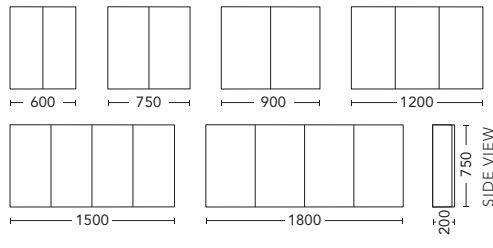

PARIS

HINGE DOOR

SIZE	White Interior		Black Interior	
	PRODUCT CODE	RRP	PRODUCT CODE	RRP
600	PASC60	$829	PASC60-BL	$912
750	PASC75	$875	PASC75-BL	$963
900	PASC90	$935	PASC90-BL	$1,028
1200	PASC12	$1,211	PASC12-BL	$1,331
1500	PASC15	$1,383	PASC15-BL	$1,484
1800	PASC18	$1,616	PASC18-BL	$1,740