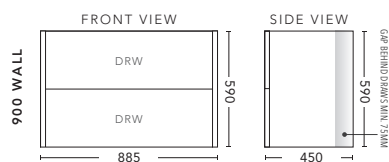

900mm - WALL HUNG

TIMBER VENEER CABINET WITH	PRODUCT CODE	RRP
Oxford Ceramic Top, Rectangular Bowl	S2P90XW	$3,030
Elite Polymarble Top, Rectangular Bowl	S2P90ELW	$3,030
Premier Polymarble Top, Oval Bowl	S2P90PRW	$3,030
20mm Caesarstone Top with Ceramic Above Counter Basin	S2P90CSW	$3,673
20mm Evostone Top with Ceramic Above Counter Basin	S2P90EVW	$3,673
12mm Corian Top with Ceramic Above Counter Basin	S2P90COW	$3,673
33mm Solid Timber Top with Ceramic Above Counter Basin	S2P90STW	$4,080
No Top	S2P90W	$2,814