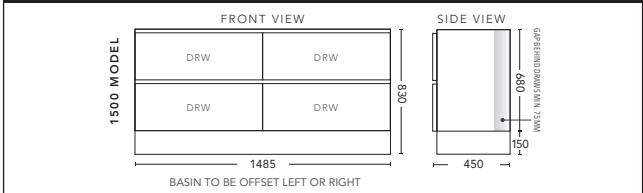

1500mm Double Bowl - FLOOR STANDING

TIMBER VENEER CABINET WITH	PRODUCT CODE	RRP
Elite Polymarble Top, Rectangular Bowl	NTV152ELF	$4,536
Premier Polymarble Top, Oval Bowl	NTV152PRF	$4,536
20mm Caesarstone Top with Ceramic Above Counter Basin	NTV152CSF	$5,103
20mm Evostone Top with Ceramic Above Counter Basin	NTV152EVF	$5,103
12mm Corian Top with Ceramic Above Counter Basin	NTV152COF	$5,103
33mm Solid Timber Top with Ceramic Above Counter Basin	NTV152STF	$5,544
No Top	NTV152F	$3,440
*Smart Drawer Option (Requires 240mm Kicker) ADD	NTV152SD	$632