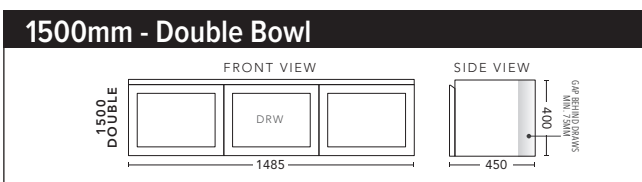

CABINET WITH	PRODUCT CODE	RRP
Elite Polymarble Top, Rectangular Bowl	V2P152ELW	$2,754
Premier Polymarble Top, Oval Bowl	V2P152PRW	$2,754
20mm Caesarstone Top with Ceramic Above Counter Basin	V2P152CSW	$3,514
20mm Evostone Top with Ceramic Above Counter Basin	V2P152EVW	$3,514
12mm Corian Top with Ceramic Above Counter Basin	V2P152COW	$3,514
33mm Solid Timber Top with Ceramic Above Counter Basin	V2P152STW	$3,956
No Top	V2P152W	$2,308