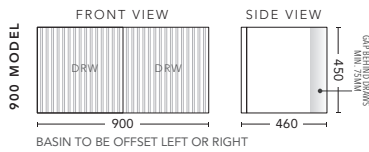

900mm

CABINET WITH	PRODUCT CODE	RRP
20mm Caesarstone Top with Ceramic Above Counter Basin	WWG90CSW	$2,644
20mm Evostone Top with Ceramic Above Counter Basin	WWG90EVW	$2,644
12mm Corian Top with Ceramic Above Counter Basin	WWG90COW	$2,644
No Top	WWG90W	$1,723