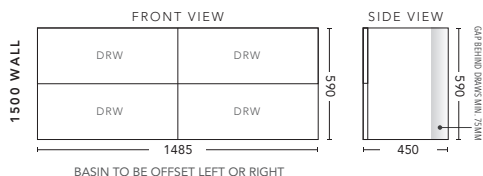

1500mm Single Bowl - WALL HUNG

CABINET WITH	PRODUCT CODE	RRP
Elite Polymarble Top, Rectangular Bowl	B151ELW	$2,809
20mm Caesarstone Top with Ceramic Above Counter Basin	B151CSW	$3,636
20mm Evostone Top with Ceramic Above Counter Basin	B151EVW	$3,636
12mm Corian Top with Ceramic Above Counter Basin	B151COW	$3,636
33mm Solid Timber Top with Ceramic Above Counter Basin	B151STW	$4,298
No Top	B151W	$2,308