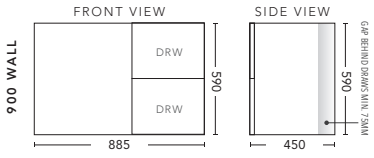

900mm - WALL HUNG

CABINET WITH	PRODUCT CODE	RRP
Oxford Ceramic Top, Rectangular Bowl	M90OXW	$1,321
Elite Polymarble Top, Rectangular Bowl	M90ELW	$1,321
Premier Polymarble Top, Oval Bowl	M90PRW	$1,321
20mm Caesarstone Top with Ceramic Above Counter Basin	M90CSW	$1,872
20mm Evostone Top with Ceramic Above Counter Basin	M90EWW	$1,872
12mm Corian Top with Ceramic Above Counter Basin	M90COW	$1,872
33mm Solid Timber Top with Ceramic Above Counter Basin	M90STW	$2,423
No Top	M90W	$1,153