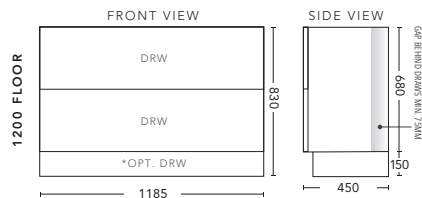

1200mm - FLOOR STANDING

CABINET WITH	PRODUCT CODE	RRP
Oxford Ceramic Top, Rectangular Bowl	B120XF	$2,203
Elite Polymarble Top, Rectangular Bowl	B12ELF	$2,203
Premier Polymarble Top, Oval Bowl	B12PRF	$2,203
20mm Caesarstone Top with Ceramic Above Counter Basin	B12CSF	$2,864
20mm Evostone Top with Ceramic Above Counter Basin	B12EVF	$2,864
12mm Corian Top with Ceramic Above Counter Basin	B12COF	$2,864
33mm Solid Timber Top with Ceramic Above Counter Basin	B12STF	$3,636
No Top	B12F	$1,961
*Smart Drawer Option (Requires 240mm Kicker) ADD	B12SD	$403