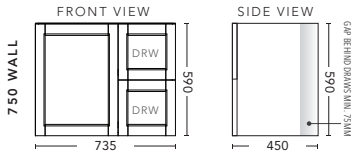

750mm WALL HUNG - DOOR & DRAWER