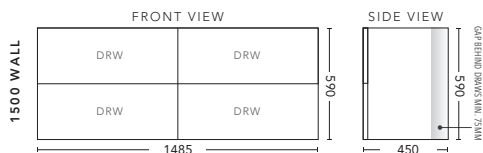

1500mm Double Bowl - WALL HUNG

CABINET WITH	PRODUCT CODE	RRP
Elite Polymarble Top, Rectangular Bowl	B152ELW	$3,195
Premier Polymarble Top, Oval Bowl	B152PRW	$3,195
20mm Caesarstone Top with Ceramic Above Counter Basin	B152CSW	$3,967
20mm Evostone Top with Ceramic Above Counter Basin	B152EVW	$3,967
12mm Corian Top with Ceramic Above Counter Basin	B152COW	$3,967
33mm Solid Timber Top with Ceramic Above Counter Basin	B152STW	$4,518
No Top	B152W	$2,308