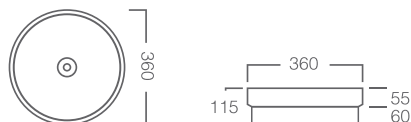

Encore 390 – Above Counter Basin

Product Code:
H360 (White)
360mm x 360mm x 115mm