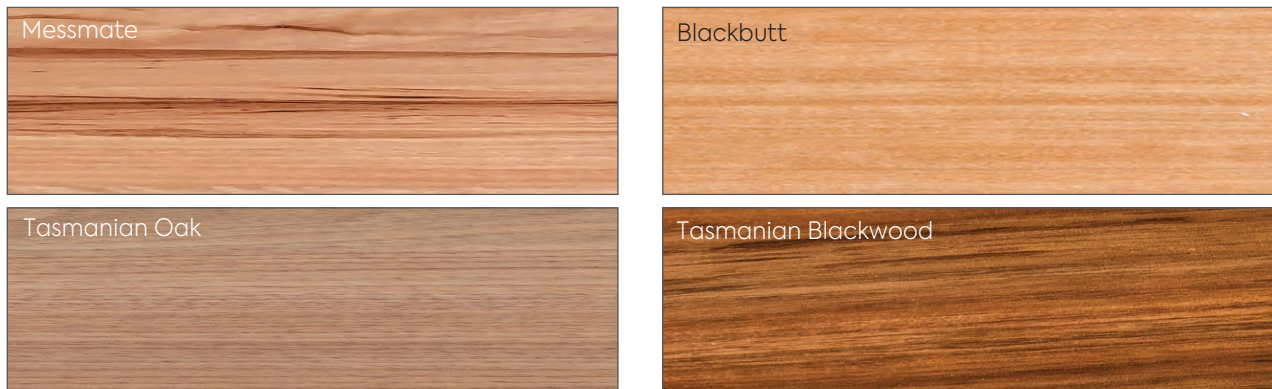

Premier Polymarble
Oval Bowl

Sizes available:

600	750	900	1200
1500 SINGLE BOWL	N/A	1500 DOUBLE BOWL	1500 DOUBLE BOWL
1800 SINGLE BOWL	N/A	1800 DOUBLE BOWL	1800 DOUBLE BOWL

BENCH TOP OPTIONS

Caesarstone® 20mm - Silica Free - other colours are available on request

Evostone 20mm Solid Surface - Silica Free - other colours are available on request

Corian® Solid Surface 12mm - other colours are available on request

Solid Timber 33mm

All colours shown are as close as possible to the manufactured product, however some variations will occur in colour, shading and texture. Solid Timber is a natural product and as such grain and colour can vary considerably.