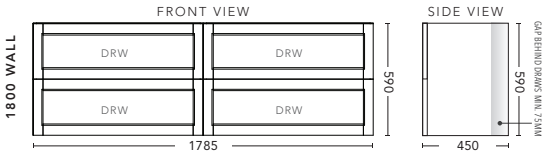

1800mm Double Bowl - WALL HUNG - ALL DRAWER

CABINET WITH	PRODUCT CODE	RRP
Elite Polymarble Top, Rectangular Bowl	NAD182ELW	$3,801
20mm Caesarstone Top with Ceramic Above Counter Basin	NAD182CSW	$4,507
20mm Evostone Top with Ceramic Above Counter Basin	NAD182EVW	$4,507
12mm Corian Top with Ceramic Above Counter Basin	NAD182COW	$4,507
33mm Solid Timber Top with Ceramic Above Counter Basin	NAD182STW	$5,279
No Top	NAD182W	$2,989