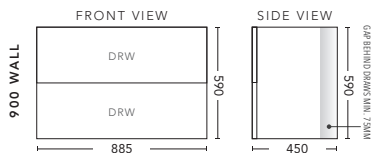

900mm - WALL HUNG

CABINET WITH	PRODUCT CODE	RRP
Oxford Ceramic Top, Rectangular Bowl	B90OXW	$1,652
Elite Polymarble Top, Rectangular Bowl	B90ELW	$1,652
Premier Polymarble Top, Oval Bowl	B90PRW	$1,652
20mm Caesarstone Top with Ceramic Above Counter Basin	B90CSW	$2,203
20mm Evostone Top with Ceramic Above Counter Basin	B90EVW	$2,203
12mm Corian Top with Ceramic Above Counter Basin	B90COW	$2,203
33mm Solid Timber Top with Ceramic Above Counter Basin	B90STW	$2,864
No Top	B90W	$1,441