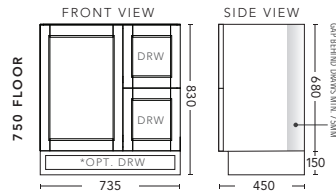

750mm FLOOR STANDING - DOOR & DRAWER

DOOR & DRAWER CABINET WITH	PRODUCT CODE	RRP
Oxford Ceramic Top, Rectangular Bowl	NDD75OXW	$1,762
Elite Polymarble Top, Rectangular Bowl	NDD75ELW	$1,762
Premier Polymarble Top, Oval Bowl	NDD75PRW	$1,762
20mm Caesarstone Top with Ceramic Above Counter Basin	NDD75CSW	$2,093
20mm Evostone Top with Ceramic Above Counter Basin	NDD75EWW	$2,093
12mm Corian Top with Ceramic Above Counter Basin	NDD75COW	$2,093
33mm Solid Timber Top with Ceramic Above Counter Basin	NDD75STW	$2,644
No Top	NDD75W	$1,615

DOOR & DRAWER CABINET WITH	PRODUCT CODE	RRP
Oxford Ceramic Top, Rectangular Bowl	NDD75OXF	$1,927
Elite Polymarble Top, Rectangular Bowl	NDD75ELF	$1,927
Premier Polymarble Top, Oval Bowl	NDD75PRF	$1,927
20mm Caesarstone Top with Ceramic Above Counter Basin	NDD75CSF	$2,421
20mm Evostone Top with Ceramic Above Counter Basin	NDD75EVF	$2,421
12mm Corian Top with Ceramic Above Counter Basin	NDD75COF	$2,421
33mm Solid Timber Top with Ceramic Above Counter Basin	NDD75STF	$2,972
No Top	NDD75F	$1,723
*Smart Drawer Option (Requires 240mm Kicker) ADD	NDD75SD	$403