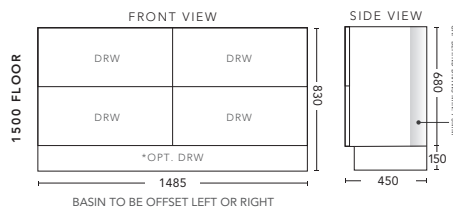

1500mm Single Bowl - FLOOR STANDING

CABINET WITH	PRODUCT CODE	RRP
Elite Polymarble Top, Rectangular Bowl	B151ELF	$3,030
20mm Caesarstone Top with Ceramic Above Counter Basin	B151CSF	$3,801
20mm Evostone Top with Ceramic Above Counter Basin	B151EVF	$3,801
12mm Corian Top with Ceramic Above Counter Basin	B151COF	$3,801
33mm Solid Timber Top with Ceramic Above Counter Basin	B151STF	$4,353
No Top	B151F	$2,423
*Smart Drawer Option (Requires 240mm Kicker) ADD	B151SD	$632