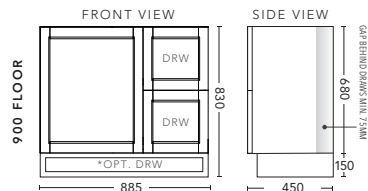

900mm FLOOR STANDING - DOOR & DRAWER

DOOR & DRAWER CABINET WITH	PRODUCT CODE	RRP
Oxford Ceramic Top, Rectangular Bowl	NDD90OXW	$1,850
Elite Polymarble Top, Rectangular Bowl	NDD90ELW	$1,850
Premier Polymarble Top, Oval Bowl	NDD90PRW	$1,850
20mm Caesarstone Top with Ceramic Above Counter Basin	NDD90CSW	$2,295
20mm Evostone Top with Ceramic Above Counter Basin	NDD90EWW	$2,295
12mm Corian Top with Ceramic Above Counter Basin	NDD90COW	$2,295
33mm Solid Timber Top with Ceramic Above Counter Basin	NDD90STW	$2,957
No Top	NDD90W	$1,615

DOOR & DRAWER CABINET WITH	PRODUCT CODE	RRP
Oxford Ceramic Top, Rectangular Bowl	NDD90OXF	$2,037
Elite Polymarble Top, Rectangular Bowl	NDD90ELF	$2,037
Premier Polymarble Top, Oval Bowl	NDD90PRF	$2,037
20mm Caesarstone Top with Ceramic Above Counter Basin	NDD90CSF	$2,534
20mm Evostone Top with Ceramic Above Counter Basin	NDD90EVF	$2,534
12mm Corian Top with Ceramic Above Counter Basin	NDD90COF	$2,534
33mm Solid Timber Top with Ceramic Above Counter Basin	NDD90STF	$3,195
No Top	NDD90F	$1,728
*Smart Drawer Option (Requires 240mm Kicker) ADD	NDD90SD	$403