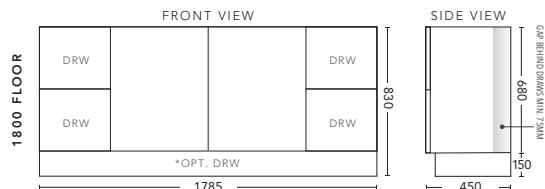

1800mm Single Bowl - FLOOR STANDING

CABINET WITH	PRODUCT CODE	RRP
Elite Polymarble Top, Rectangular Bowl	M181ELF	$2,754
20mm Caesarstone Top with Ceramic Above Counter Basin	M181CSF	$3,922
20mm Evostone Top with Ceramic Above Counter Basin	M181EVF	$3,922
12mm Corian Top with Ceramic Above Counter Basin	M181COF	$3,922
33mm Solid Timber Top with Ceramic Above Counter Basin	M181STF	$4,628
No Top	M181F	$2,262
*Smart Drawer Option (Requires 240mm Kicker) ADD	M181SD	$632