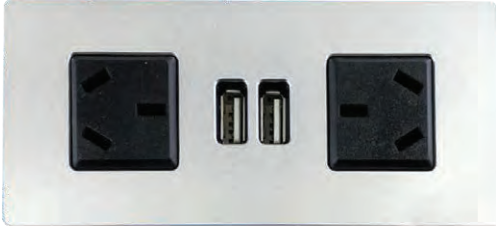

ACCESSORIES

In Drawer Double Power Point with 2 USB Ports

- Perfect for hairdryers and shavers to be permanently plugged in ready for use.
- An electrician will be required to hardwire the powerpoint during installation of your vanity.