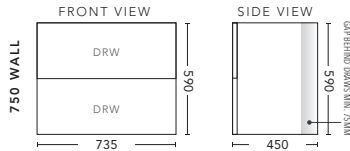

750mm - WALL HUNG

CABINET WITH	PRODUCT CODE	RRP
Oxford Ceramic Top, Rectangular Bowl	B75OXW	$1,596
Elite Polymarble Top, Rectangular Bowl	B75ELW	$1,596
Premier Polymarble Top, Oval Bowl	B75PRW	$1,596
20mm Caesarstone Top with Ceramic Above Counter Basin	B75CSW	$2,037
20mm Evostone Top with Ceramic Above Counter Basin	B75EVW	$2,037
12mm Corian Top with Ceramic Above Counter Basin	B75COW	$2,037
33mm Solid Timber Top with Ceramic Above Counter Basin	B75STW	$2,589
No Top	B75W	$1,384