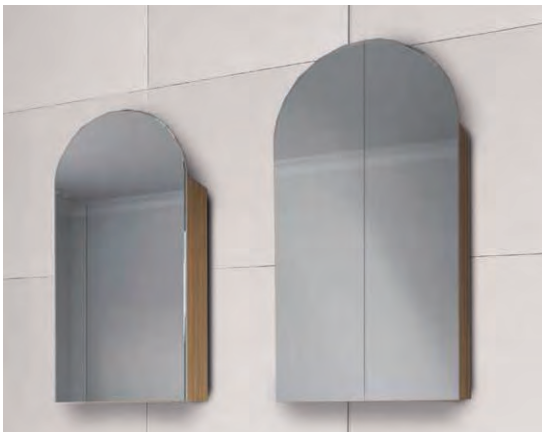

Arc - Available in 400mm & 600mm (2 Door) sizes.

- 400 size available in left or right hand hinged.
- Door edge will match cabinet colour.