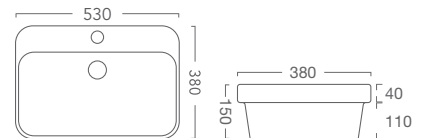

Focus 400 – Above Counter Basin

Product Codes:
C530 (White)
530mm x 380mm x 150mm