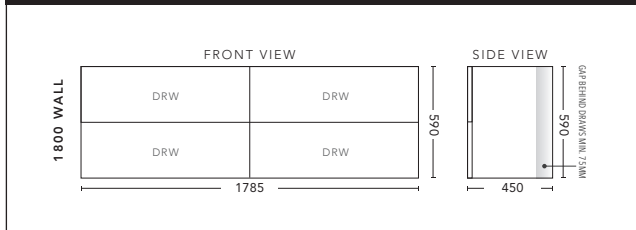

1800mm Double Bowl - WALL HUNG

CABINET WITH	PRODUCT CODE	RRP
Elite Polymarble Top, Rectangular Bowl	B182ELW	$3,515
20mm Caesarstone Top with Ceramic Above Counter Basin	B182CSW	$4,286
20mm Evostone Top with Ceramic Above Counter Basin	B182EVW	$4,286
12mm Corian Top with Ceramic Above Counter Basin	B182COW	$4,286
33mm Solid Timber Top with Ceramic Above Counter Basin	B182STW	$4,838
No Top	B182W	$2,539