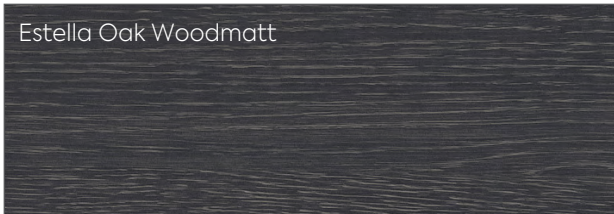

Woodgrain Melamine Finishes - other colours are available on request