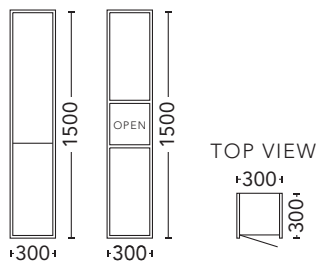

CURVE Mirrors

SIZE	PRODUCT CODE	RRP
Curve 400 (400 x 1000)	CUM40	\$468
Curve 600 (600 x 1000)	CUM60	\$658

LYON Mirrors

SIZE	PRODUCT CODE	RRP
600mm Diameter	LYM60	\$529
900mm Diameter	LYM90	\$848

TALL BOYS