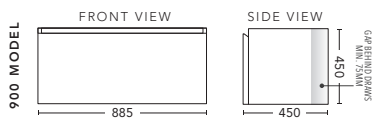

900mm

CABINET WITH	PRODUCT CODE	RRP
Oxford Ceramic Top, Rectangular Bowl	I900XW	$1,420
Elite Polymarble Top, Rectangular Bowl	I90ELW	$1,420
Premier Polymarble Top, Oval Bowl	I90PRW	$1,420
20mm Caesarstone Top with Ceramic Above Counter Basin	I90CSW	$2,037
20mm Evostone Top with Ceramic Above Counter Basin	I90EVW	$2,037
12mm Corian Top with Ceramic Above Counter Basin	I90COW	$2,037
33mm Solid Timber Top with Ceramic Above Counter Basin	I90STW	$2,368
No Top	I90W	$1,304