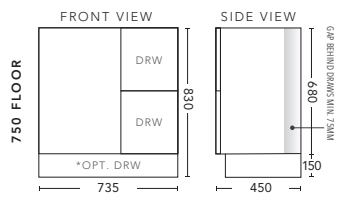

750mm - FLOOR STANDING

CABINET WITH	PRODUCT CODE	RRP
Oxford Ceramic Top, Rectangular Bowl	M75OXF	$1,321
Elite Polymarble Top, Rectangular Bowl	M75ELF	$1,321
Premier Polymarble Top, Oval Bowl	M75PRF	$1,321
20mm Caesarstone Top with Ceramic Above Counter Basin	M75CSF	$1,872
20mm Evostone Top with Ceramic Above Counter Basin	M75EVF	$1,872
12mm Corian Top with Ceramic Above Counter Basin	M75COF	$1,872
33mm Solid Timber Top with Ceramic Above Counter Basin	M75STF	$2,313
No Top	M75F	$1,153
*Smart Drawer Option (Requires 240mm Kicker) ADD	M75SD	$403