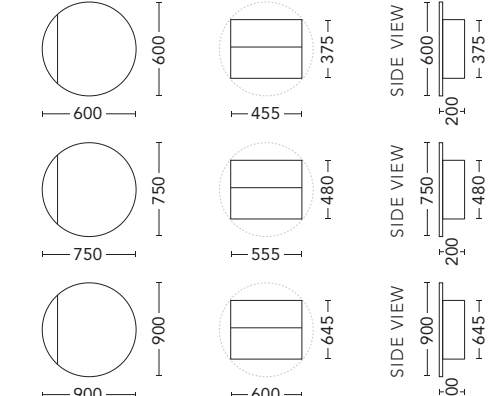

LYON

SIZE	White Interior		Black Interior	
	PRODUCT CODE	RRP	PRODUCT CODE	RRP
Lyon 600 (600mm Diameter)	LYSC60	$1,084	LYSC60-BL	$1,173
Lyon 750 (750mm Diameter)	LYSC75	$1,149	LYSC75-BL	$1,138
Lyon 900 (900mm Diameter)	LYSC90	$1,235	LYSC90-BL	$1,340