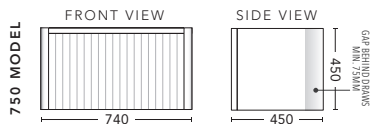

750mm

CABINET WITH	PRODUCT CODE	RRP
20mm Caesarstone Top with Ceramic Above Counter Basin	CUP75CSW	$2,308
20mm Evostone Top with Ceramic Above Counter Basin	CUP75EVW	$2,308
12mm Corian Top with Ceramic Above Counter Basin	CUP75COW	$2,308
No Top	CUP75W	$1,565