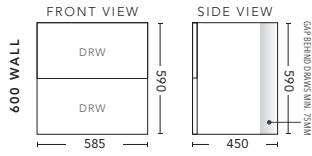

MIRRORS

- Satin white edging unless requested otherwise

Arc Mirrors

Available in:
400mm, 600mm

Curve Mirrors

Available in:
400mm, 600mm

Lyon Mirrors

Available in:
600mm, 900mm
diameters.

Paris Mirrors

Available in:
600mm, 750mm, 900mm
1200mm & 1500mm.

For Drawings and Pricing see page 35

600mm - WALL HUNG

CABINET WITH	PRODUCT CODE	RRP
Oxford Ceramic Top, Rectangular Bowl	B60OXW	\$1,508
Elite Polymarble Top, Rectangular Bowl	B60ELW	\$1,508
Premier Polymarble Top, Oval Bowl	B60PRW	\$1,508
20mm Caesarstone Top with Ceramic Above Counter Basin	B60CSW	\$1,949
20mm Evostone Top with Ceramic Above Counter Basin	B60EVW	\$1,949
12mm Corian Top with Ceramic Above Counter Basin	B60COW	\$1,949
33mm Solid Timber Top with Ceramic Above Counter Basin	B60STW	\$2,390
No Top	B60W	\$1,268