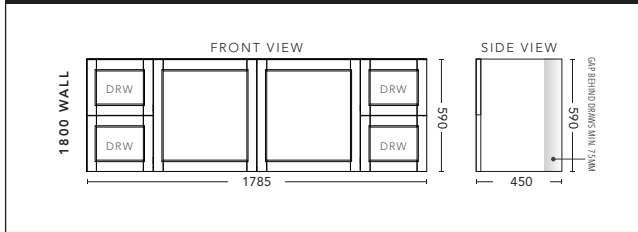

1800mm Double Bowl- WALL HUNG - DOOR & DRAWER