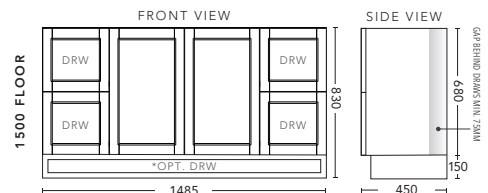

1500mm Double Bowl - FLOOR STANDING - DOOR & DRAWER

DOOR & DRAWER CABINET WITH	PRODUCT CODE	RRP
Elite Polymarble Top, Rectangular Bowl	NDD152ELF	$3,027
Premier Polymarble Top, Oval Bowl	NDD152PRF	$3,027
20mm Caesarstone Top with Ceramic Above Counter Basin	NDD152CSF	$3,746
20mm Evostone Top with Ceramic Above Counter Basin	NDD152EVF	$3,746
12mm Corian Top with Ceramic Above Counter Basin	NDD152COF	$3,746
33mm Solid Timber Top with Ceramic Above Counter Basin	NDD152STF	$4,518
No Top	NDD152F	$2,647
*Smart Drawer Option (Requires 240mm Kicker) ADD	NDD152SD	$632