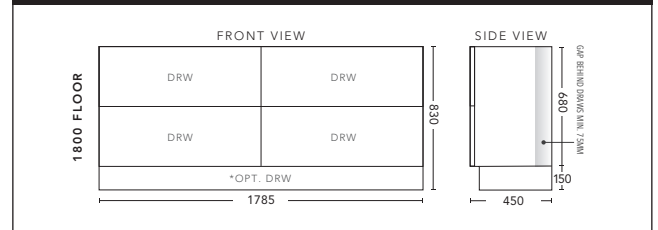

1800mm Double Bowl - FLOOR STANDING

CABINET WITH	PRODUCT CODE	RRP
Elite Polymarble Top, Rectangular Bowl	B182ELF	$3,636
20mm Caesarstone Top with Ceramic Above Counter Basin	B182CSF	$4,408
20mm Evostone Top with Ceramic Above Counter Basin	B182EVF	$4,408
12mm Corian Top with Ceramic Above Counter Basin	B182COF	$4,408
33mm Solid Timber Top with Ceramic Above Counter Basin	B182STF	$4,959
No Top	B182F	$2,770
*Smart Drawer Option (Requires 240mm Kicker) ADD	B182SD	$632