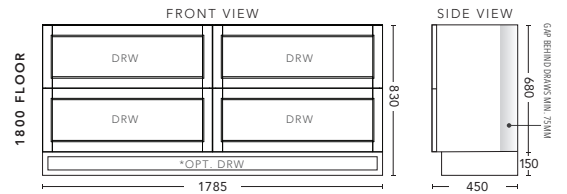

1800mm Double Bowl - FLOOR STANDING - ALL DRAWER

CABINET WITH	PRODUCT CODE	RRP
Elite Polymarble Top, Rectangular Bowl	NAD182ELF	$4,022
20mm Caesarstone Top with Ceramic Above Counter Basin	NAD182CSF	$4,708
20mm Evostone Top with Ceramic Above Counter Basin	NAD182EVF	$4,708
12mm Corian Top with Ceramic Above Counter Basin	NAD182COF	$4,708
33mm Solid Timber Top with Ceramic Above Counter Basin	NAD182STF	$5,479
No Top	NAD182F	$3,290
*Smart Drawer Option (Requires 240mm Kicker) ADD	NAD182SD	$632