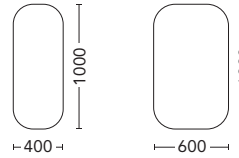

CURVE Mirrors

SIZE	PRODUCT CODE	RRP
Curve 400 (400 x 1000)	CUM40	\$468
Curve 600 (600 x 1000)	CUM60	\$658

LYON Mirrors

SIZE	PRODUCT CODE	RRP
600mm Diameter	LYM60	\$529
900mm Diameter	LYM90	\$848

TALL BOYS