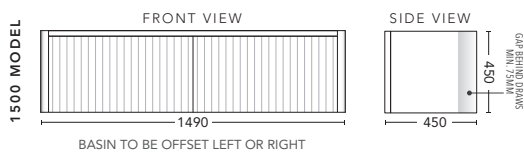

1500mm Single Bowl

CABINET WITH	PRODUCT CODE	RRP
20mm Caesarstone Top with Ceramic Above Counter Basin	CUP151CSW	$3,778
20mm Evostone Top with Ceramic Above Counter Basin	CUP151EVW	$3,778
12mm Corian Top with Ceramic Above Counter Basin	CUP151COW	$3,778
No Top	CUP151W	$2,253