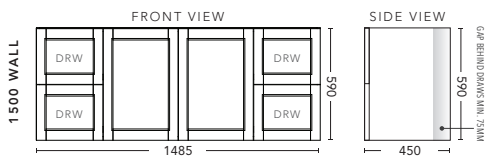

1500mm Double Bowl - WALL HUNG - DOOR & DRAWER

DOOR & DRAWER CABINET WITH	PRODUCT CODE	RRP
Elite Polymarble Top, Rectangular Bowl	NDD152ELW	$2,498
Premier Polymarble Top, Oval Bowl	NDD152PRW	$2,498
20mm Caesarstone Top with Ceramic Above Counter Basin	NDD152CSW	$3,581
20mm Evostone Top with Ceramic Above Counter Basin	NDD152EVW	$3,581
12mm Corian Top with Ceramic Above Counter Basin	NDD152COW	$3,581
33mm Solid Timber Top with Ceramic Above Counter Basin	NDD152STW	$4,353
No Top	NDD152W	$2,146