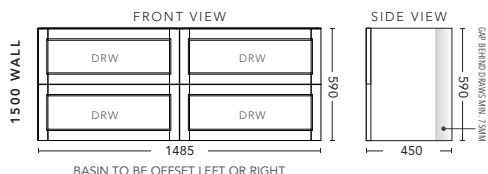

1500mm Single Bowl - WALL HUNG - ALL DRAWER

CABINET WITH	PRODUCT CODE	RRP
Elite Polymarble Top, Rectangular Bowl	NAD151ELW	$3,184
20mm Caesarstone Top with Ceramic Above Counter Basin	NAD151CSW	$3,779
20mm Evostone Top with Ceramic Above Counter Basin	NAD151EVW	$3,779
12mm Corian Top with Ceramic Above Counter Basin	NAD151COW	$3,779
33mm Solid Timber Top with Ceramic Above Counter Basin	NAD151STW	$4,551
No Top	NAD151W	$2,654