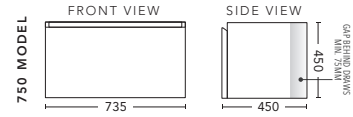

750mm

CABINET WITH	PRODUCT CODE	RRP
Oxford Ceramic Top, Rectangular Bowl	I750XW	$1,319
Elite Polymarble Top, Rectangular Bowl	I75ELW	$1,319
Premier Polymarble Top, Oval Bowl	I75PRW	$1,319
20mm Caesarstone Top with Ceramic Above Counter Basin	I75CSW	$1,817
20mm Evostone Top with Ceramic Above Counter Basin	I75EVW	$1,817
12mm Corian Top with Ceramic Above Counter Basin	I75COW	$1,817
33mm Solid Timber Top with Ceramic Above Counter Basin	I75STW	$2,037
No Top	I75W	$1,151