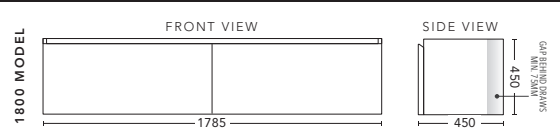

1800mm Double Bowl

CABINET WITH	PRODUCT CODE	RRP
Elite Polymarble Top, Rectangular Bowl	I182ELW	$3,085
20mm Caesarstone Top with Ceramic Above Counter Basin	I182CSW	$3,835
20mm Evostone Top with Ceramic Above Counter Basin	I182EVW	$3,835
12mm Corian Top with Ceramic Above Counter Basin	I182COW	$3,835
33mm Solid Timber Top with Ceramic Above Counter Basin	I182STW	$4,761
No Top	I182W	$2,289