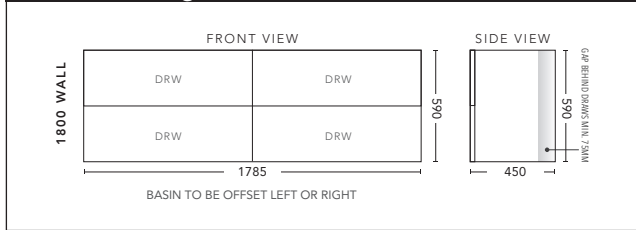

1800mm Single Bowl - WALL HUNG

CABINET WITH	PRODUCT CODE	RRP
Elite Polymarble Top, Rectangular Bowl	B181ELW	$3,305
20mm Caesarstone Top with Ceramic Above Counter Basin	B181CSW	$4,077
20mm Evostone Top with Ceramic Above Counter Basin	B181EVW	$4,077
12mm Corian Top with Ceramic Above Counter Basin	B181COW	$4,077
33mm Solid Timber Top with Ceramic Above Counter Basin	B181STW	$4,628
No Top	B181W	$2,423