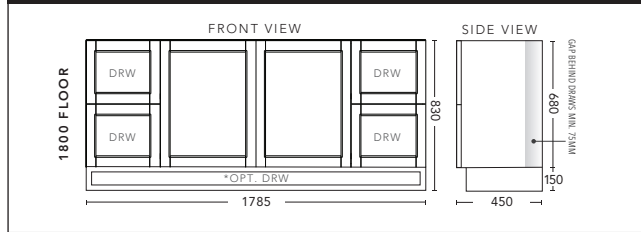

1800mm Double Bowl FLOOR STANDING - DOOR & DRAWER

DOOR & DRAWER CABINET WITH	PRODUCT CODE	RRP
Elite Polymarble Top, Rectangular Bowl	NDD182ELW	$3,184
20mm Caesarstone Top with Ceramic Above Counter Basin	NDD182CSW	$4,075
20mm Evostone Top with Ceramic Above Counter Basin	NDD182EVW	$4,075
12mm Corian Top with Ceramic Above Counter Basin	NDD182COW	$4,075
33mm Solid Timber Top with Ceramic Above Counter Basin	NDD182STW	$4,847
No Top	NDD182W	$2,539

CABINET WITH	PRODUCT CODE	RRP
Elite Polymarble Top, Rectangular Bowl	NDD182ELF	$3,735
20mm Caesarstone Top with Ceramic Above Counter Basin	NDD182CSF	$4,388
20mm Evostone Top with Ceramic Above Counter Basin	NDD182EVF	$4,388
12mm Corian Top with Ceramic Above Counter Basin	NDD182COF	$4,388
33mm Solid Timber Top with Ceramic Above Counter Basin	NDD182STF	$5,160
No Top	NDD182F	$3,116
*Smart Drawer Option (Requires 240mm Kicker) ADD	NDD182SD	$632