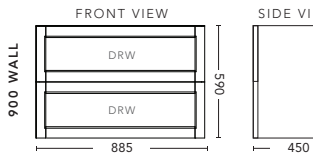

900mm - WALL HUNG - ALL DRAWER

CABINET WITH	PRODUCT CODE	RRP
Oxford Ceramic Top, Rectangular Bowl	NAD90OXW	$2,088
Elite Polymarble Top, Rectangular Bowl	NAD90ELW	$2,088
Premier Polymarble Top, Oval Bowl	NAD90PRW	$2,088
20mm Caesarstone Top with Ceramic Above Counter Basin	NAD90CSW	$2,754
20mm Evostone Top with Ceramic Above Counter Basin	NAD90EVW	$2,754
12mm Corian Top with Ceramic Above Counter Basin	NAD90COW	$2,754
33mm Solid Timber Top with Ceramic Above Counter Basin	NAD90STW	$3,202
No Top	NAD90W	$1,841