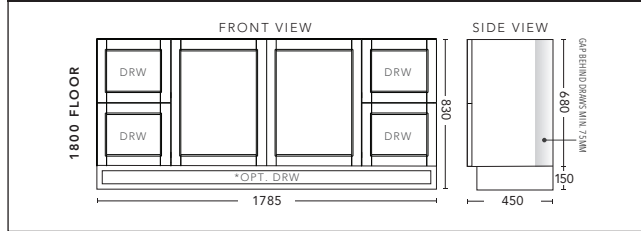

1800mm Single Bowl - FLOOR STANDING - DOOR & DRAWER

DOOR & DRAWER CABINET WITH	PRODUCT CODE	RRP
Elite Polymarble Top, Rectangular Bowl	NDD181ELW	$3,175
20mm Caesarstone Top with Ceramic Above Counter Basin	NDD181CSW	$3,965
20mm Evostone Top with Ceramic Above Counter Basin	NDD181EVW	$3,965
12mm Corian Top with Ceramic Above Counter Basin	NDD181COW	$3,965
33mm Solid Timber Top with Ceramic Above Counter Basin	NDD181STW	$4,736
No Top	NDD181W	$2,712

CABINET WITH	PRODUCT CODE	RRP
Elite Polymarble Top, Rectangular Bowl	NDD181ELF	$3,636
20mm Caesarstone Top with Ceramic Above Counter Basin	NDD181CSF	$4,406
20mm Evostone Top with Ceramic Above Counter Basin	NDD181EVF	$4,406
12mm Corian Top with Ceramic Above Counter Basin	NDD181COF	$4,406
33mm Solid Timber Top with Ceramic Above Counter Basin	NDD181STF	$5,177
No Top	NDD181F	$3,109
*Smart Drawer Option (Requires 240mm Kicker) ADD	NDD181SD	$632