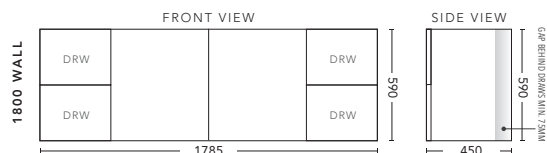

1800mm Double Bowl - WALL HUNG

CABINET WITH	PRODUCT CODE	RRP
Elite Polymarble Top, Rectangular Bowl	M182ELW	$2,635
20mm Caesarstone Top with Ceramic Above Counter Basin	M182CSW	$3,738
20mm Evostone Top with Ceramic Above Counter Basin	M182EVW	$3,738
12mm Corian Top with Ceramic Above Counter Basin	M182COW	$3,738
33mm Solid Timber Top with Ceramic Above Counter Basin	M182STW	$4,509
No Top	M182W	$2,087