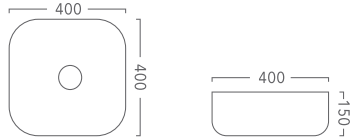

Essence 480 – Above Counter Basin

Product Codes:
E400 (White)
400mm x 400mm x 150mm