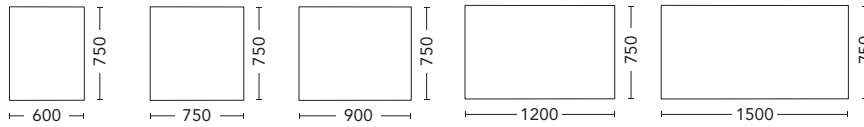

PARIS Mirrors

SIZE	PRODUCT CODE	RRP	SIZE	PRODUCT CODE	RRP	SIZE	PRODUCT CODE	RRP
600	PAM60	$398	900	PAM90	$559	1500	PAM15	$998
750	PAM75	$496	1200	PAM12	$722			

ARC Mirrors

SIZE	PRODUCT CODE	RRP
Arc 400 (400 x 800)	ARM40	$522
Arc 600 (600 x 1000)	ARM60	$648

CURVE Mirrors

SIZE	PRODUCT CODE	RRP
Curve 400 (400 x 1000)	CUM40	$468
Curve 600 (600 x 1000)	CUM60	$658

LYON Mirrors

SIZE	PRODUCT CODE	RRP
600mm Diameter	LYM60	$529
900mm Diameter	LYM90	$848