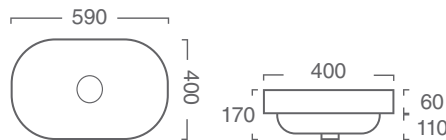

Utopia 520 - Above Counter Basin

Product Code:
U520 (White)
520mm x 330mm x 130mm

Sleek 360 - Above Counter Basin

Product Code:
S360 (White)
360mm x 360mm x 115mm

Core 590 - Semi Inset Basin

Product Code: C590
590mm x 400mm x 170mm