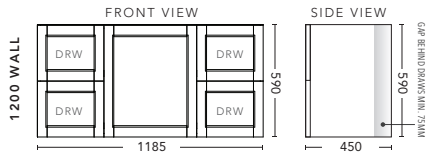

1200mm WALL HUNG - DOOR & DRAWER

DOOR & DRAWER CABINET WITH	PRODUCT CODE	RRP
Oxford Ceramic Top, Rectangular Bowl	NDD12OXW	$2,148
Elite Polymarble Top, Rectangular Bowl	NDD12ELW	$2,148
Premier Polymarble Top, Oval Bowl	NDD12PRW	$2,148
20mm Caesarstone Top with Ceramic Above Counter Basin	NDD12CSW	$2,699
20mm Evostone Top with Ceramic Above Counter Basin	NDD12EVW	$2,699
12mm Corian Top with Ceramic Above Counter Basin	NDD12COW	$2,699
33mm Solid Timber Top with Ceramic Above Counter Basin	NDD12STW	$3,360
No Top	NDD12W	$1,846