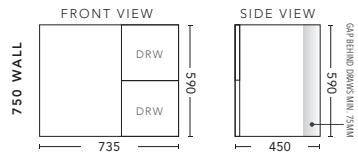

750mm - WALL HUNG

CABINET WITH	PRODUCT CODE	RRP
Oxford Ceramic Top, Rectangular Bowl	M75OXW	$1,211
Elite Polymarble Top, Rectangular Bowl	M75ELW	$1,211
Premier Polymarble Top, Oval Bowl	M75PRW	$1,211
20mm Caesarstone Top with Ceramic Above Counter Basin	M75CSW	$1,762
20mm Evostone Top with Ceramic Above Counter Basin	M75EWW	$1,762
12mm Corian Top with Ceramic Above Counter Basin	M75COW	$1,762
33mm Solid Timber Top with Ceramic Above Counter Basin	M75STW	$2,203
No Top	M75W	$1,037