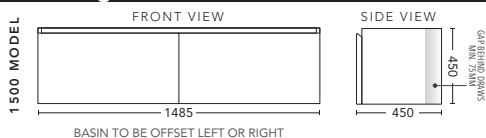

1500mm Single Bowl

CABINET WITH	PRODUCT CODE	RRP
Elite Polymarble Top, Rectangular Bowl	I151ELW	$2,313
20mm Caesarstone Top with Ceramic Above Counter Basin	I151CSW	$3,195
20mm Evostone Top with Ceramic Above Counter Basin	I151EVW	$3,195
12mm Corian Top with Ceramic Above Counter Basin	I151COW	$3,195
33mm Solid Timber Top with Ceramic Above Counter Basin	I151STW	$3,962
No Top	I151W	$1,846