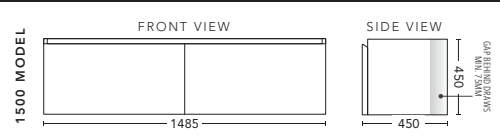

1500mm Double Bowl

CABINET WITH	PRODUCT CODE	RRP
Elite Polymarble Top, Rectangular Bowl	I152ELW	$2,414
Premier Polymarble Top, Oval Bowl	I152PRW	$2,414
20mm Caesarstone Top with Ceramic Above Counter Basin	I152CSW	$3,305
20mm Evostone Top with Ceramic Above Counter Basin	I152EVW	$3,305
12mm Corian Top with Ceramic Above Counter Basin	I152COW	$3,305
33mm Solid Timber Top with Ceramic Above Counter Basin	I152STW	$4,077
No Top	I152W	$1,949