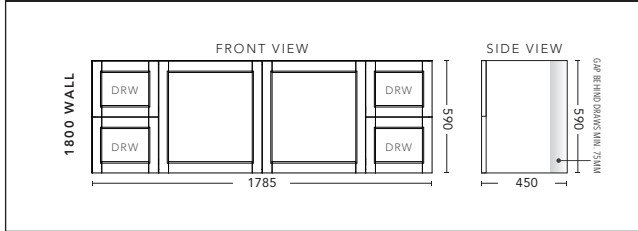

1800mm Single Bowl WALL HUNG - DOOR & DRAWER