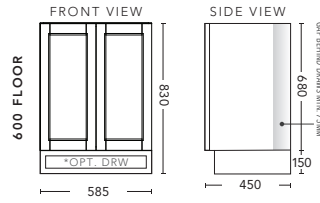

600mm FLOOR STANDING - DOOR & DRAWER

DOOR & DRAWER CABINET WITH	PRODUCT CODE	RRP
Oxford Ceramic Top, Rectangular Bowl	NDD60OXW	$1,321
Elite Polymarble Top, Rectangular Bowl	NDD60ELW	$1,321
Premier Polymarble Top, Oval Bowl	NDD60PRW	$1,321
20mm Caesarstone Top with Ceramic Above Counter Basin	NDD60CSW	$1,915
20mm Evostone Top with Ceramic Above Counter Basin	NDD60EWW	$1,915
12mm Corian Top with Ceramic Above Counter Basin	NDD60COW	$1,915
33mm Solid Timber Top with Ceramic Above Counter Basin	NDD60STW	$2,356
No Top	NDD60W	$1,151

DOOR & DRAWER CABINET WITH	PRODUCT CODE	RRP
Oxford Ceramic Top, Rectangular Bowl	NDD60OXF	$1,652
Elite Polymarble Top, Rectangular Bowl	NDD60ELF	$1,652
Premier Polymarble Top, Oval Bowl	NDD60PRF	$1,652
20mm Caesarstone Top with Ceramic Above Counter Basin	NDD60CSF	$2,169
20mm Evostone Top with Ceramic Above Counter Basin	NDD60EVF	$2,169
12mm Corian Top with Ceramic Above Counter Basin	NDD60COF	$2,169
33mm Solid Timber Top with Ceramic Above Counter Basin	NDD60STF	$2,611
No Top	NDD60F	$1,430
*Smart Drawer Option (Requires 240mm Kicker) ADD	NDD60SD	$403