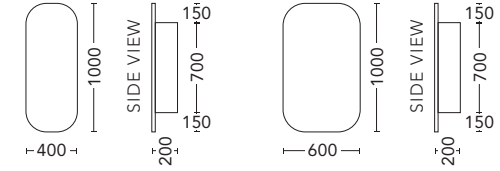

CURVE

SIZE	White Interior		Black Interior	
	PRODUCT CODE	RRP	PRODUCT CODE	RRP
Curve 400 (400 x 1000)	CUSC40	$1,100	CUSC40-BL	$1,186
Curve 600 (600 x 1000)	CUSC60	$1,316	CUSC60-BL	$1,431