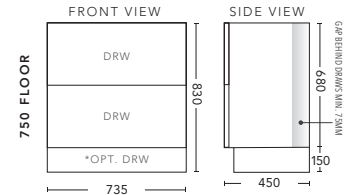

750mm - FLOOR STANDING

CABINET WITH	PRODUCT CODE	RRP
Oxford Ceramic Top, Rectangular Bowl	B75OXF	$1,762
Elite Polymarble Top, Rectangular Bowl	B75ELF	$1,762
Premier Polymarble Top, Oval Bowl	B75PRF	$1,762
20mm Caesarstone Top with Ceramic Above Counter Basin	B75CSF	$2,203
20mm Evostone Top with Ceramic Above Counter Basin	B75EVF	$2,203
12mm Corian Top with Ceramic Above Counter Basin	B75COF	$2,203
33mm Solid Timber Top with Ceramic Above Counter Basin	B75STF	$2,754
No Top	B75F	$1,486
*Smart Drawer Option (Requires 240mm Kicker) ADD	B75SD	$403