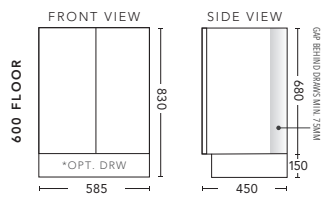

600mm - FLOOR STANDING

CABINET WITH	PRODUCT CODE	RRP
Oxford Ceramic Top, Rectangular Bowl	M60OXF	$1,100
Elite Polymarble Top, Rectangular Bowl	M60ELF	$1,100
Premier Polymarble Top, Oval Bowl	M60PRF	$1,100
20mm Caesarstone Top with Ceramic Above Counter Basin	M60CSF	$1,652
20mm Evostone Top with Ceramic Above Counter Basin	M60EVF	$1,652
12mm Corian Top with Ceramic Above Counter Basin	M60COF	$1,652
33mm Solid Timber Top with Ceramic Above Counter Basin	M60STF	$2,093
No Top	M60F	$922
*Smart Drawer Option (Requires 240mm Kicker) ADD	M60SD	$403