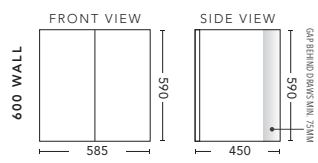

600mm - WALL HUNG

CABINET WITH	PRODUCT CODE	RRP
Oxford Ceramic Top, Rectangular Bowl	M60OXW	$968
Elite Polymarble Top, Rectangular Bowl	M60ELW	$968
Premier Polymarble Top, Oval Bowl	M60PRW	$968
20mm Caesarstone Top with Ceramic Above Counter Basin	M60CSW	$1,519
20mm Evostone Top with Ceramic Above Counter Basin	M60EWW	$1,519
12mm Corian Top with Ceramic Above Counter Basin	M60COW	$1,519
33mm Solid Timber Top with Ceramic Above Counter Basin	M60STW	$1,960
No Top	M60W	$806