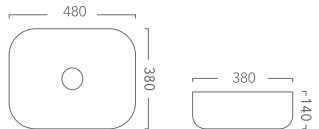

Product Codes:
E400 (White)
400mm x 400mm x 150mm

Essence 400 – Above Counter Basin

Product Codes:
E400MB (Matt Black).
400mm x 400mm x 150mm

Essence 480 – Above Counter Basin

Product Codes:
E480 (White)
480mm x 380mm x 140mm