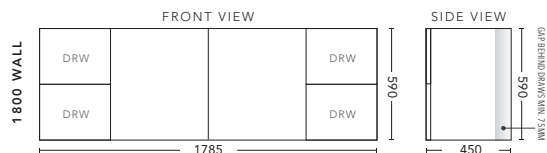

1800mm Single Bowl - WALL HUNG

CABINET WITH	PRODUCT CODE	RRP
Elite Polymarble Top, Rectangular Bowl	M181ELW	$2,525
20mm Caesarstone Top with Ceramic Above Counter Basin	M181CSW	$3,572
20mm Evostone Top with Ceramic Above Counter Basin	M181EVW	$3,572
12mm Corian Top with Ceramic Above Counter Basin	M181COW	$3,572
33mm Solid Timber Top with Ceramic Above Counter Basin	M181STW	$4,344
No Top	M181W	$2,077