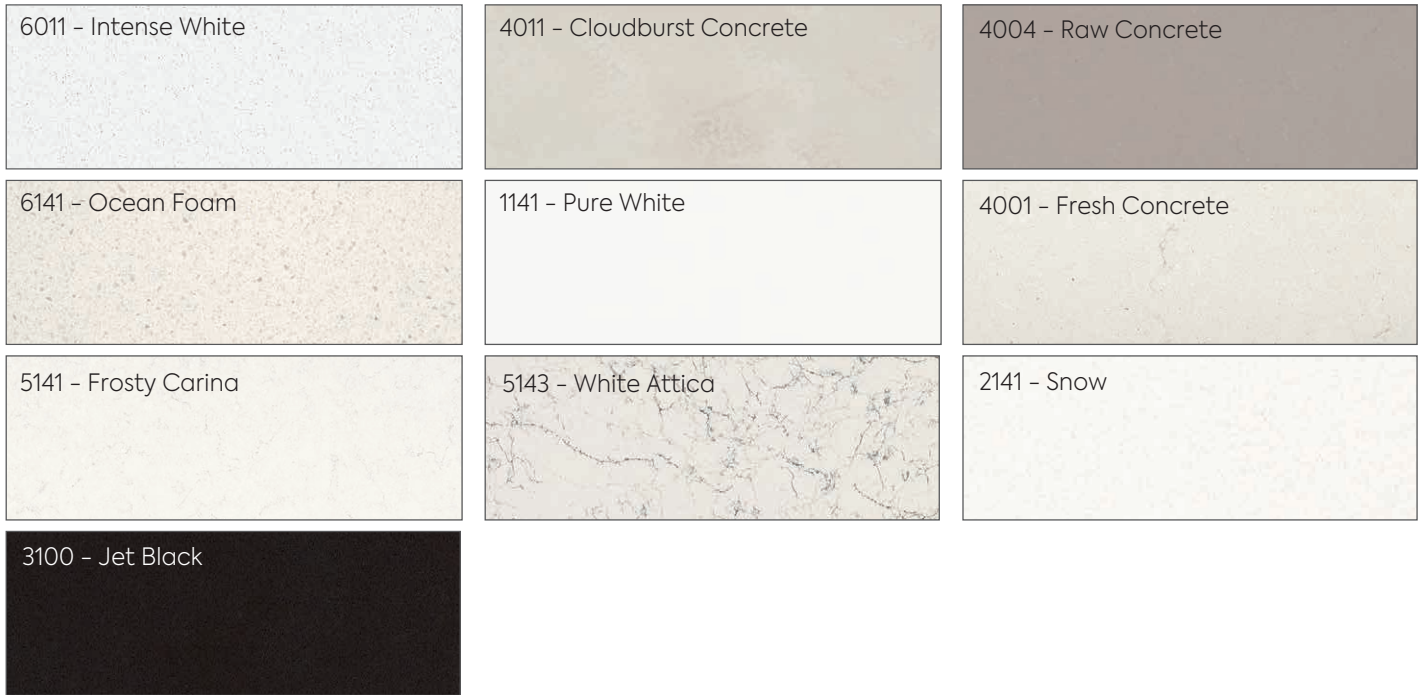

Elite Polymarble
Rectangular Bowl

Sizes available:

600	750	900	1200
1500 SINGLE BOWL	1500 DOUBLE BOWL	1500 DOUBLE BOWL	1500 DOUBLE BOWL
1800 SINGLE BOWL	1800 DOUBLE BOWL	1800 DOUBLE BOWL	1800 DOUBLE BOWL

Premier Polymarble
Oval Bowl

Sizes available:

600	750	900	1200
1500 SINGLE BOWL	N/A	1500 DOUBLE BOWL	1500 DOUBLE BOWL
1800 SINGLE BOWL	N/A	1800 DOUBLE BOWL	1800 DOUBLE BOWL

BENCH TOP OPTIONS

Caesarstone® 20mm - Silica Free - other colours are available on request

Evostone 20mm Solid Surface - Silica Free - other colours are available on request

Corian® Solid Surface 12mm - other colours are available on request

Solid Timber 33mm

All colours shown are as close as possible to the manufactured product, however some variations will occur in colour, shading and texture. Solid Timber is a natural product and as such grain and colour can vary considerably.