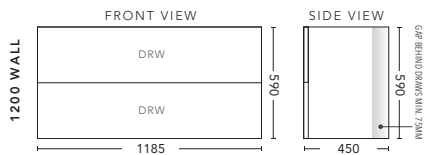

1200mm - WALL HUNG

CABINET WITH	PRODUCT CODE	RRP
Oxford Ceramic Top, Rectangular Bowl	B120XW	$1,982
Elite Polymarble Top, Rectangular Bowl	B12ELW	$1,982
Premier Polymarble Top, Oval Bowl	B12PRW	$1,982
20mm Caesarstone Top with Ceramic Above Counter Basin	B12CSW	$2,699
20mm Evostone Top with Ceramic Above Counter Basin	B12EVW	$2,699
12mm Corian Top with Ceramic Above Counter Basin	B12COW	$2,699
33mm Solid Timber Top with Ceramic Above Counter Basin	B12STW	$3,360
No Top	B12W	$1,730