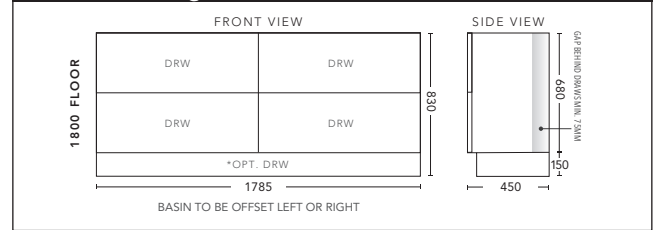

1800mm Single Bowl - FLOOR STANDING

CABINET WITH	PRODUCT CODE	RRP
Elite Polymarble Top, Rectangular Bowl	B181ELF	$3,493
20mm Caesarstone Top with Ceramic Above Counter Basin	B181CSF	$4,154
20mm Evostone Top with Ceramic Above Counter Basin	B181EVF	$4,154
12mm Corian Top with Ceramic Above Counter Basin	B181COF	$4,154
33mm Solid Timber Top with Ceramic Above Counter Basin	B181STF	$4,705
No Top	B181F	$2,654
*Smart Drawer Option (Requires 240mm Kicker) ADD	B181SD	$632