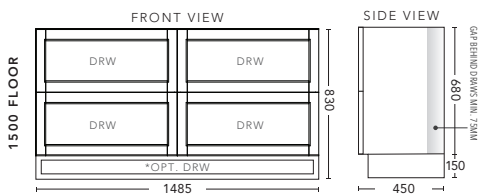

1500mm Double Bowl - FLOOR STANDING - ALL DRAWER

CABINET WITH	PRODUCT CODE	RRP
Elite Polymarble Top, Rectangular Bowl	NAD152ELF	$3,680
Premier Polymarble Top, Oval Bowl	NAD152PRF	$3,680
20mm Caesarstone Top with Ceramic Above Counter Basin	NAD152CSF	$4,298
20mm Evostone Top with Ceramic Above Counter Basin	NAD152EVF	$4,298
12mm Corian Top with Ceramic Above Counter Basin	NAD152COF	$4,298
33mm Solid Timber Top with Ceramic Above Counter Basin	NAD152STF	$5,069
No Top	NAD152F	$2,989
*Smart Drawer Option (Requires 240mm Kicker) ADD	NAD152SD	$632