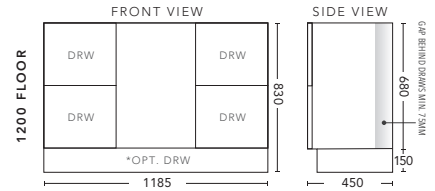

1200mm - FLOOR STANDING

CABINET WITH	PRODUCT CODE	RRP
Oxford Ceramic Top, Rectangular Bowl	M12OXF	$1,795
Elite Polymarble Top, Rectangular Bowl	M12ELF	$1,795
Premier Polymarble Top, Oval Bowl	M12PRF	$1,795
20mm Caesarstone Top with Ceramic Above Counter Basin	M12CSF	$2,456
20mm Evostone Top with Ceramic Above Counter Basin	M12EVF	$2,456
12mm Corian Top with Ceramic Above Counter Basin	M12COF	$2,456
33mm Solid Timber Top with Ceramic Above Counter Basin	M12STF	$3,118
No Top	M12F	$1,499
*Smart Drawer Option (Requires 240mm Kicker) ADD	M12SD	$403