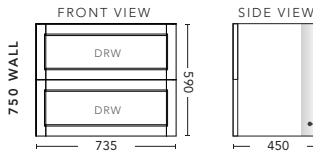

750mm - WALL HUNG - ALL DRAWER

CABINET WITH	PRODUCT CODE	RRP
Oxford Ceramic Top, Rectangular Bowl	NAD75OXW	$1,982
Elite Polymarble Top, Rectangular Bowl	NAD75ELW	$1,982
Premier Polymarble Top, Oval Bowl	NAD75PRW	$1,982
20mm Caesarstone Top with Ceramic Above Counter Basin	NAD75CSW	$2,452
20mm Evostone Top with Ceramic Above Counter Basin	NAD75EVW	$2,452
12mm Corian Top with Ceramic Above Counter Basin	NAD75COW	$2,452
33mm Solid Timber Top with Ceramic Above Counter Basin	NAD75STW	$3,003
No Top	NAD75W	$1,796