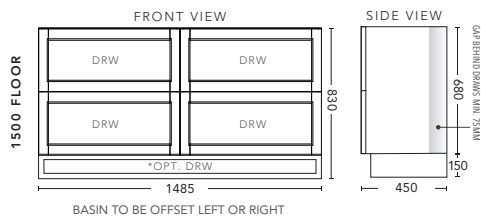

1500mm Single Bowl - FLOOR STANDING - ALL DRAWER

CABINET WITH	PRODUCT CODE	RRP
Elite Polymarble Top, Rectangular Bowl	NAD151ELF	$3,416
20mm Caesarstone Top with Ceramic Above Counter Basin	NAD151CSF	$4,066
20mm Evostone Top with Ceramic Above Counter Basin	NAD151EVF	$4,066
12mm Corian Top with Ceramic Above Counter Basin	NAD151COF	$4,066
33mm Solid Timber Top with Ceramic Above Counter Basin	NAD151STF	$4,838
No Top	NAD151F	$2,989
*Smart Drawer Option (Requires 240mm Kicker) ADD	NAD151SD	$632