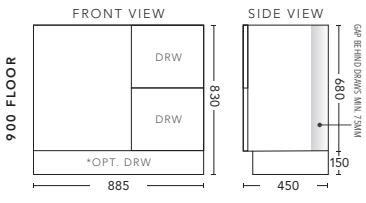

900mm - FLOOR STANDING

CABINET WITH	PRODUCT CODE	RRP
Oxford Ceramic Top, Rectangular Bowl	M90OXF	$1,431
Elite Polymarble Top, Rectangular Bowl	M90ELF	$1,431
Premier Polymarble Top, Oval Bowl	M90PRF	$1,431
20mm Caesarstone Top with Ceramic Above Counter Basin	M90CSF	$1,982
20mm Evostone Top with Ceramic Above Counter Basin	M90EVF	$1,982
12mm Corian Top with Ceramic Above Counter Basin	M90COF	$1,982
33mm Solid Timber Top with Ceramic Above Counter Basin	M90STF	$2,534
No Top	M90F	$1,268
*Smart Drawer Option (Requires 240mm Kicker) ADD	M90SD	$403