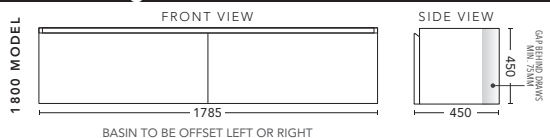

1800mm Single Bowl

CABINET WITH	PRODUCT CODE	RRP
Elite Polymarble Top, Rectangular Bowl	I181ELW	$2,864
20mm Caesarstone Top with Ceramic Above Counter Basin	I181CSW	$3,735
20mm Evostone Top with Ceramic Above Counter Basin	I181EVW	$3,735
12mm Corian Top with Ceramic Above Counter Basin	I181COW	$3,735
33mm Solid Timber Top with Ceramic Above Counter Basin	I181STW	$4,728
No Top	I181W	$2,287