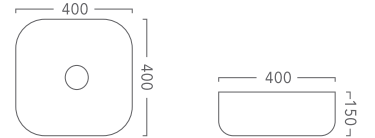

Essence 480 – Above Counter Basin

Product Codes:
E400MB (Matt Black).
400mm x 400mm x 150mm