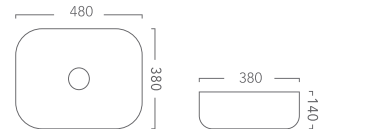

Contour 530 – Semi Inset Basin

Product Codes:
E480MB (Matt Black).
480mm x 380mm x 140mm