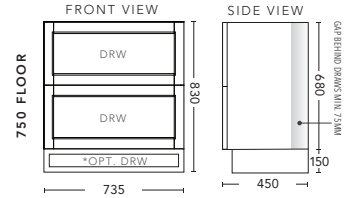

750mm - FLOOR STANDING - ALL DRAWER

CABINET WITH	PRODUCT CODE	RRP
Oxford Ceramic Top, Rectangular Bowl	NAD75OXF	$2,148
Elite Polymarble Top, Rectangular Bowl	NAD75ELF	$2,148
Premier Polymarble Top, Oval Bowl	NAD75PRF	$2,148
20mm Caesarstone Top with Ceramic Above Counter Basin	NAD75CSF	$2,809
20mm Evostone Top with Ceramic Above Counter Basin	NAD75EVF	$2,809
12mm Corian Top with Ceramic Above Counter Basin	NAD75COF	$2,809
33mm Solid Timber Top with Ceramic Above Counter Basin	NAD75STF	$3,360
No Top	NAD75F	$1,846
*Smart Drawer Option (Requires 240mm Kicker) ADD	NAD75SD	$403