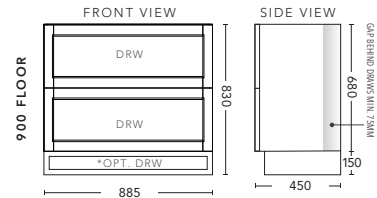

900mm - FLOOR STANDING - ALL DRAWER

CABINET WITH	PRODUCT CODE	RRP
Oxford Ceramic Top, Rectangular Bowl	NAD90OXF	$2,203
Elite Polymarble Top, Rectangular Bowl	NAD90ELF	$2,203
Premier Polymarble Top, Oval Bowl	NAD90PRF	$2,203
20mm Caesarstone Top with Ceramic Above Counter Basin	NAD90CSF	$2,840
20mm Evostone Top with Ceramic Above Counter Basin	NAD90EVF	$2,840
12mm Corian Top with Ceramic Above Counter Basin	NAD90COF	$2,840
33mm Solid Timber Top with Ceramic Above Counter Basin	NAD90STF	$3,502
No Top	NAD90F	$2,029
*Smart Drawer Option (Requires 240mm Kicker) ADD	NAD90SD	$403