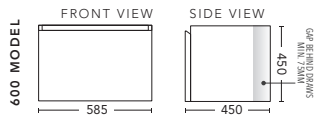

600mm

CABINET WITH	PRODUCT CODE	RRP
Oxford Ceramic Top, Rectangular Bowl	I600XW	$988
Elite Polymarble Top, Rectangular Bowl	I60ELW	$988
Premier Polymarble Top, Oval Bowl	I60PRW	$988
20mm Caesarstone Top with Ceramic Above Counter Basin	I60CSW	$1,431
20mm Evostone Top with Ceramic Above Counter Basin	I60EVW	$1,431
12mm Corian Top with Ceramic Above Counter Basin	I60COW	$1,431
33mm Solid Timber Top with Ceramic Above Counter Basin	I60STW	$1,652
No Top	I60W	$806