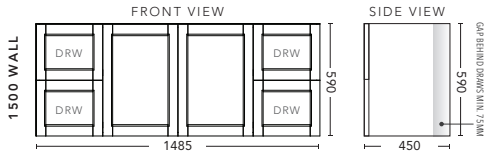

1500mm Single Bowl - WALL HUNG - DOOR & DRAWER

DOOR & DRAWER CABINET WITH	PRODUCT CODE	RRP
Elite Polymarble Top, Rectangular Bowl	NDD151ELW	$2,589
20mm Caesarstone Top with Ceramic Above Counter Basin	NDD151CSW	$3,299
20mm Evostone Top with Ceramic Above Counter Basin	NDD151EVW	$3,299
12mm Corian Top with Ceramic Above Counter Basin	NDD151COW	$3,299
33mm Solid Timber Top with Ceramic Above Counter Basin	NDD151STW	$4,070
No Top	NDD151W	$2,146