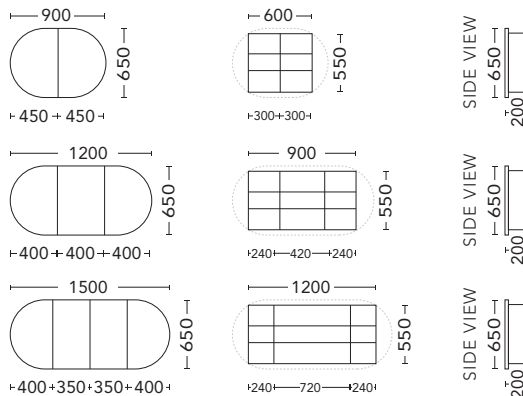

CANNES

SIZE	White Interior		Black Interior	
	PRODUCT CODE	RRP	PRODUCT CODE	RRP
Cannes 900 (900 x 650)	CNSC90	$992	CNSC90-BL	$1,090
Cannes 1200 (1200 x 650)	CNSC12	$1,272	CNSC12-BL	$1,388
Cannes 1500 (1500 x 650)	CNSC15	$1,548	CNSC15-BL	$1,678