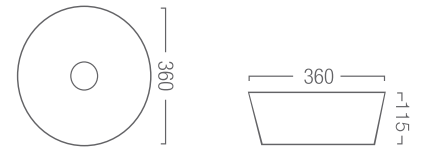

Product Code: C590
590mm x 400mm x 170mm