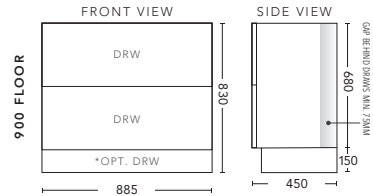

900mm - FLOOR STANDING

CABINET WITH	PRODUCT CODE	RRP
Oxford Ceramic Top, Rectangular Bowl	B90OXF	$1,872
Elite Polymarble Top, Rectangular Bowl	B90ELF	$1,872
Premier Polymarble Top, Oval Bowl	B90PRF	$1,872
20mm Caesarstone Top with Ceramic Above Counter Basin	B90CSF	$2,423
20mm Evostone Top with Ceramic Above Counter Basin	B90EVF	$2,423
12mm Corian Top with Ceramic Above Counter Basin	B90COF	$2,423
33mm Solid Timber Top with Ceramic Above Counter Basin	B90STF	$3,085
No Top	B90F	$1,649
*Smart Drawer Option (Requires 240mm Kicker) ADD	B90SD	$403