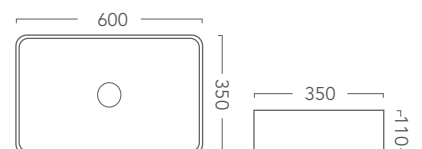

Product Code:
E600 (White)
600mm x 350mm x 110mm