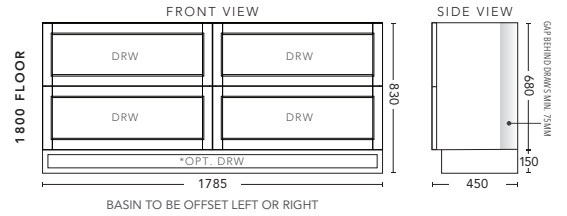

1800mm Single Bowl - FLOOR STANDING - ALL DRAWER

CABINET WITH	PRODUCT CODE	RRP
Elite Polymarble Top, Rectangular Bowl	NAD181ELF	$3,801
20mm Caesarstone Top with Ceramic Above Counter Basin	NAD181CSF	$4,408
20mm Evostone Top with Ceramic Above Counter Basin	NAD181EVF	$4,408
12mm Corian Top with Ceramic Above Counter Basin	NAD181COF	$4,408
33mm Solid Timber Top with Ceramic Above Counter Basin	NAD181STF	$5,180
No Top	NAD181F	$3,453
*Smart Drawer Option (Requires 240mm Kicker) ADD	NAD181SD	$632