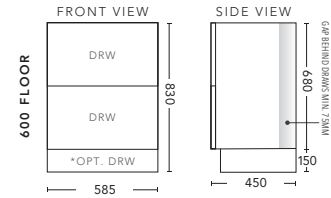

600mm - FLOOR STANDING

CABINET WITH	PRODUCT CODE	RRP
Oxford Ceramic Top, Rectangular Bowl	B60OXF	$1,652
Elite Polymarble Top, Rectangular Bowl	B60ELF	$1,652
Premier Polymarble Top, Oval Bowl	B60PRF	$1,652
20mm Caesarstone Top with Ceramic Above Counter Basin	B60CSF	$2,093
20mm Evostone Top with Ceramic Above Counter Basin	B60EVF	$2,093
12mm Corian Top with Ceramic Above Counter Basin	B60COF	$2,093
33mm Solid Timber Top with Ceramic Above Counter Basin	B60STF	$2,534
No Top	B60F	$1,384
*Smart Drawer Option (Requires 240mm Kicker) ADD	B60SD	$403