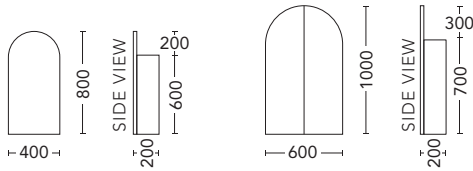

ARC

SIZE	White Interior		Black Interior	
	PRODUCT CODE	RRP	PRODUCT CODE	RRP
Arc 400 (400 x 800)	ARSC40	$1,023	ARSC40-BL	$1,100
Arc 600 (600 x 1000)	ARSC60	$1,166	ARSC60-BL	$1,272