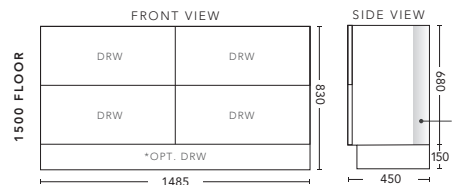

1500mm Double Bowl - FLOOR STANDING

CABINET WITH	PRODUCT CODE	RRP
Elite Polymarble Top, Rectangular Bowl	B152ELF	$3,305
Premier Polymarble Top, Oval Bowl	B152PRF	$3,305
20mm Caesarstone Top with Ceramic Above Counter Basin	B152CSF	$4,077
20mm Evostone Top with Ceramic Above Counter Basin	B152EVF	$4,077
12mm Corian Top with Ceramic Above Counter Basin	B152COF	$4,077
33mm Solid Timber Top with Ceramic Above Counter Basin	B152STF	$4,628
No Top	B152F	$2,423
*Smart Drawer Option (Requires 240mm Kicker) ADD	B152SD	$632