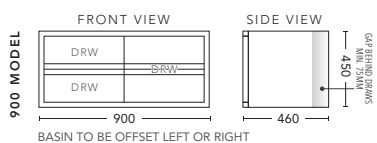

900mm

CABINET WITH	PRODUCT CODE	RRP
20mm Caesarstone Top with Ceramic Above Counter Basin	ZTV90CSW	$3,616
20mm Evostone Top with Ceramic Above Counter Basin	ZTV90EVW	$3,616
12mm Corian Top with Ceramic Above Counter Basin	ZTV90COW	$3,616
33mm Solid Timber Top with Ceramic Above Counter Basin	ZTV90STW	$4,041
No Top	ZTV90W	$2,756