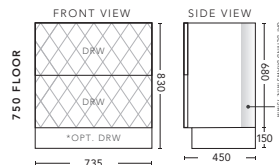

750mm - FLOOR STANDING

CABINET WITH	PRODUCT CODE	RRP
Oxford Ceramic Top, Rectangular Bowl	Q2P750XF	$2,631
Elite Polymarble Top, Rectangular Bowl	Q2P75ELF	$2,631
Premier Polymarble Top, Oval Bowl	Q2P75PRF	$2,631
20mm Caesarstone Top with Ceramic Above Counter Basin	Q2P75CSF	$3,288
20mm Evostone Top with Ceramic Above Counter Basin	Q2P75EVF	$3,288
12mm Corian Top with Ceramic Above Counter Basin	Q2P75COF	$3,288
33mm Solid Timber Top with Ceramic Above Counter Basin	Q2P75STF	$3,618
No Top	Q2P75F	$2,423
*Smart Drawer Option (Requires 240mm Kicker) ADD	Q2P75SD	$403