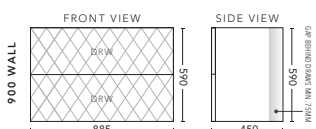

900mm - WALL HUNG

CABINET WITH	PRODUCT CODE	RRP
Oxford Ceramic Top, Rectangular Bowl	Q2P900XW	$2,747
Elite Polymarble Top, Rectangular Bowl	Q2P90ELW	$2,747
Premier Polymarble Top, Oval Bowl	Q2P90PRW	$2,747
20mm Caesarstone Top with Ceramic Above Counter Basin	Q2P90CSW	$3,508
20mm Evostone Top with Ceramic Above Counter Basin	Q2P90EVS	$3,508
12mm Corian Top with Ceramic Above Counter Basin	Q2P90COW	$3,508
33mm Solid Timber Top with Ceramic Above Counter Basin	Q2P90STW	$4,031
No Top	Q2P90W	$2,308