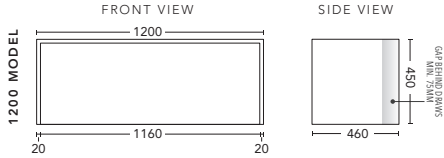

1200mm - WALL HUNG

CABINET WITH	PRODUCT CODE	RRP
20mm Caesarstone Top with Ceramic Above Counter Basin	A12CSW	$3,594
20mm Evostone Top with Ceramic Above Counter Basin	A12EVW	$3,594
12mm Corian Top with Ceramic Above Counter Basin	A12COW	$3,594