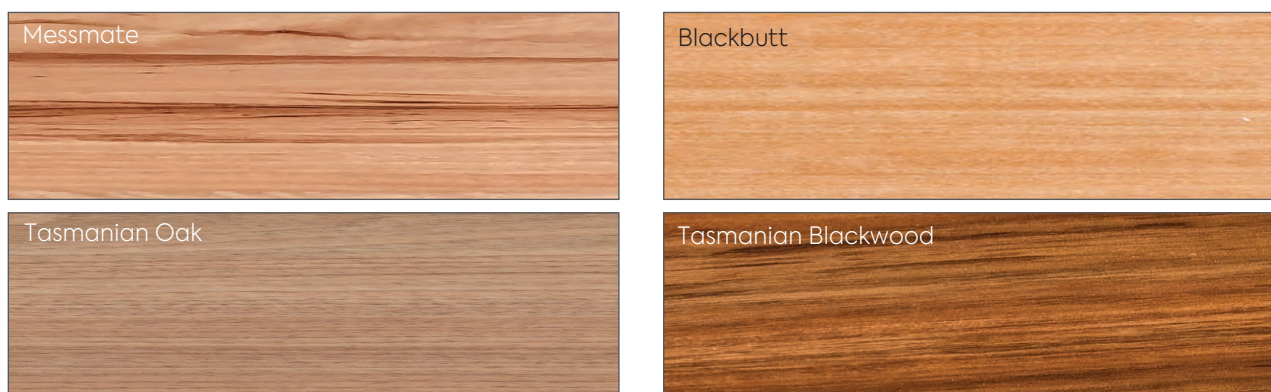

Premier Polymarble
Oval Bowl

Sizes available:

600	750	900	1200
1500 SINGLE BOWL	N/A	1500 DOUBLE BOWL	
1800 SINGLE BOWL	N/A	1800 DOUBLE BOWL	

BENCH TOP OPTIONS

Caesarstone® 20mm - Silica Free - other colours are available on request

Evostone 20mm Solid Surface - Silica Free - other colours are available on request

Corian® Solid Surface 12mm - other colours are available on request

Solid Timber 33mm

All colours shown are as close as possible to the manufactured product, however some variations will occur in colour, shading and texture. Solid Timber is a natural product and as such grain and colour can vary considerably.

Dark Grey - available in Gloss or Satin.

Woodgrain Melamine Finishes - other colours are available on request

Tasmanian Oak Woodmatt

Estella Oak Woodmatt

Notaio Walnut Woodmatt

Prime Oak Woodmatt

Nordic Oak Woodmatt