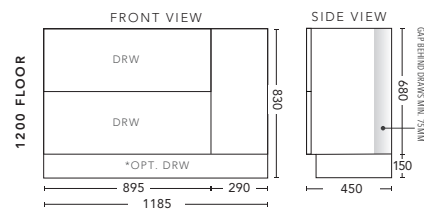

1200mm - FLOOR STANDING

CABINET WITH	PRODUCT CODE	RRP
Oxford Ceramic Top, Rectangular Bowl	C120XF	$2,300
Elite Polymarble Top, Rectangular Bowl	C12ELF	$2,300
Premier Polymarble Top, Oval Bowl	C12PRF	$2,300
20mm Caesarstone Top with Ceramic Above Counter Basin	C12CSF	$2,864
20mm Evostone Top with Ceramic Above Counter Basin	C12EVF	$2,864
12mm Corian Top with Ceramic Above Counter Basin	C12COF	$2,864
33mm Solid Timber Top with Ceramic Above Counter Basin	C12STF	$3,416
No Top	C12F	$1,961
*Smart Drawer Option (Requires 240mm Kicker) ADD	C12SD	$403