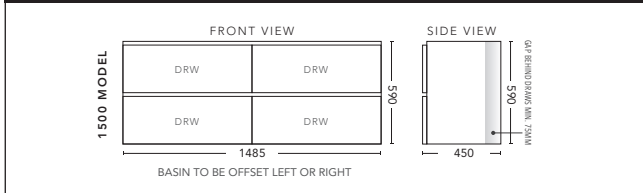

1500mm Double Bowl - WALL HUNG

TIMBER VENEER CABINET WITH	PRODUCT CODE	RRP
Elite Polymarble Top, Rectangular Bowl	NTV152ELW	$4,330
Premier Polymarble Top, Oval Bowl	NTV152PRW	$4,330
20mm Caesarstone Top with Ceramic Above Counter Basin	NTV152CSW	$4,871
20mm Evostone Top with Ceramic Above Counter Basin	NTV152EVW	$4,871
12mm Corian Top with Ceramic Above Counter Basin	NTV152COW	$4,871
33mm Solid Timber Top with Ceramic Above Counter Basin	NTV152STW	$5,292
No Top	NTV152W	$3,283