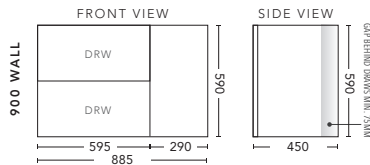

900mm - WALL HUNG

CABINET WITH	PRODUCT CODE	RRP
Oxford Ceramic Top, Rectangular Bowl	C900XW	$1,817
Elite Polymarble Top, Rectangular Bowl	C90ELW	$1,817
Premier Polymarble Top, Oval Bowl	C90PRW	$1,817
20mm Caesarstone Top with Ceramic Above Counter Basin	C90CSW	$2,203
20mm Evostone Top with Ceramic Above Counter Basin	C90EVW	$2,203
12mm Corian Top with Ceramic Above Counter Basin	C90COW	$2,203
33mm Solid Timber Top with Ceramic Above Counter Basin	C90STW	$2,754
No Top	C60W	$1,730