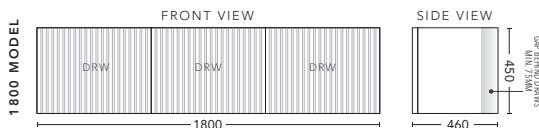

1800mm - Single Bowl

CABINET WITH	PRODUCT CODE	RRP
20mm Caesarstone Top with Ceramic Above Counter Basin	WWG181CSW	$4,298
20mm Evostone Top with Ceramic Above Counter Basin	WWG181EVW	$4,298
12mm Corian Top with Ceramic Above Counter Basin	WWG181COW	$4,298
No Top	WWG181W	$2,786