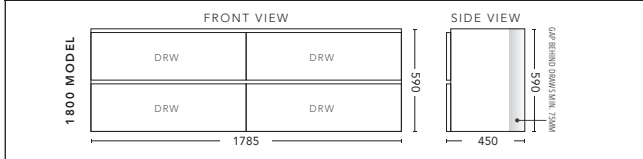

1800mm Double Bowl - WALL HUNG

TIMBER VENEER CABINET WITH	PRODUCT CODE	RRP
Elite Polymarble Top, Rectangular Bowl	NTV182ELW	$5,161
20mm Caesarstone Top with Ceramic Above Counter Basin	NTV182CSW	$5,753
20mm Evostone Top with Ceramic Above Counter Basin	NTV182EVW	$5,753
12mm Corian Top with Ceramic Above Counter Basin	NTV182COW	$5,753
33mm Solid Timber Top with Ceramic Above Counter Basin	NTV182STW	$6,349
No Top	NTV182W	$3,834