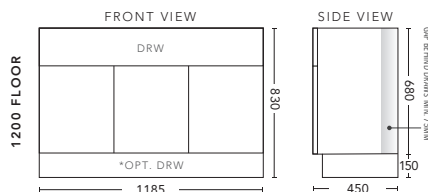

1200mm - FLOOR STANDING

CABINET WITH	PRODUCT CODE	RRP
20mm Caesarstone Top with Ceramic Above Counter Basin	H12CSF	$2,864
20mm Evostone Top with Ceramic Above Counter Basin	H12EVF	$2,864
12mm Corian Top with Ceramic Above Counter Basin	H12COF	$2,864
33mm Solid Timber Top with Ceramic Above Counter Basin	H12STF	$3,416
No Top	H12F	$1,846
*Smart Drawer Option (Requires 240mm Kicker) ADD	H12SD	$403