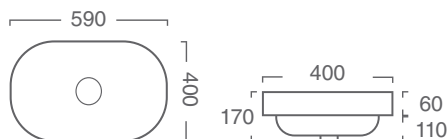

CERAMIC BASINS

All Basins Including Matt Black and Matt White are included in the price of the Vanity.
Basins may also be purchased separately.

Product Code:
U520 (White)
520mm x 330mm x 130mm

Product Code:
S360 (White)
360mm x 360mm x 115mm

Product Code: C590
590mm x 400mm x 170mm

VANITY TOPS

All available in 1 or 3 Tap Hole

Sizes available:

600	750	900	1200
1500 SINGLE BOWL	N/A	1500 DOUBLE BOWL	N/A
1800 SINGLE BOWL	N/A	1800 DOUBLE BOWL	N/A

Sizes available:

600	750	900	1200
1500 SINGLE BOWL		1500 DOUBLE BOWL	
1800 SINGLE BOWL		1800 DOUBLE BOWL	

Sizes available:

600	750	900	1200
1500 SINGLE BOWL	N/A	1500 DOUBLE BOWL	
1800 SINGLE BOWL	N/A	1800 DOUBLE BOWL