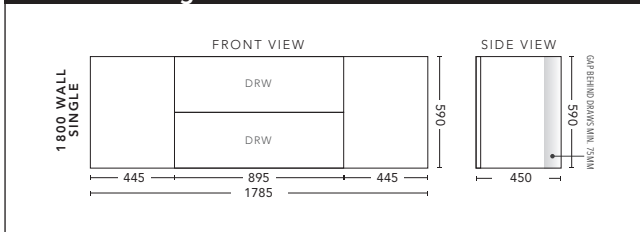

1800mm Single Bowl - WALL HUNG

CABINET WITH	PRODUCT CODE	RRP
Elite Polymarble Top, Rectangular Bowl	C181ELW	$2,858
20mm Caesarstone Top with Ceramic Above Counter Basin	C181CSW	$3,742
20mm Evostone Top with Ceramic Above Counter Basin	C181EVW	$3,742
12mm Corian Top with Ceramic Above Counter Basin	C181COW	$3,742
33mm Solid Timber Top with Ceramic Above Counter Basin	C181STW	$4,408
No Top	C181W	$2,296