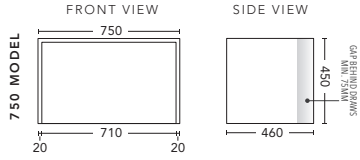

MIRRORS

- Satin white edging unless requested otherwise

Arc Mirrors

Available in:
400mm, 600mm

Curve Mirrors

Available in:
400mm, 600mm

Lyon Mirrors

Available in:
600mm, 900mm
diameters.

Paris Mirrors

Available in:
600mm, 750mm, 900mm
1200mm & 1500mm.

For Drawings and Pricing see page 55

750mm - WALL HUNG

CABINET WITH	PRODUCT CODE	RRP
20mm Caesarstone Top with Ceramic Above Counter Basin	A75CSW	\$2,898
20mm Evostone Top with Ceramic Above Counter Basin	A75EVW	\$2,898
12mm Corian Top with Ceramic Above Counter Basin	A75COW	\$2,898