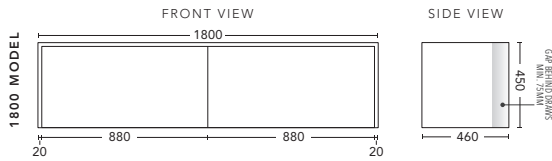

1800mm Single Bowl - WALL HUNG

CABINET WITH	PRODUCT CODE	RRP
20mm Caesarstone Top with Ceramic Above Counter Basin	A181CSW	$4,788
20mm Evostone Top with Ceramic Above Counter Basin	A181EVW	$4,788
12mm Corian Top with Ceramic Above Counter Basin	A181COW	$4,788