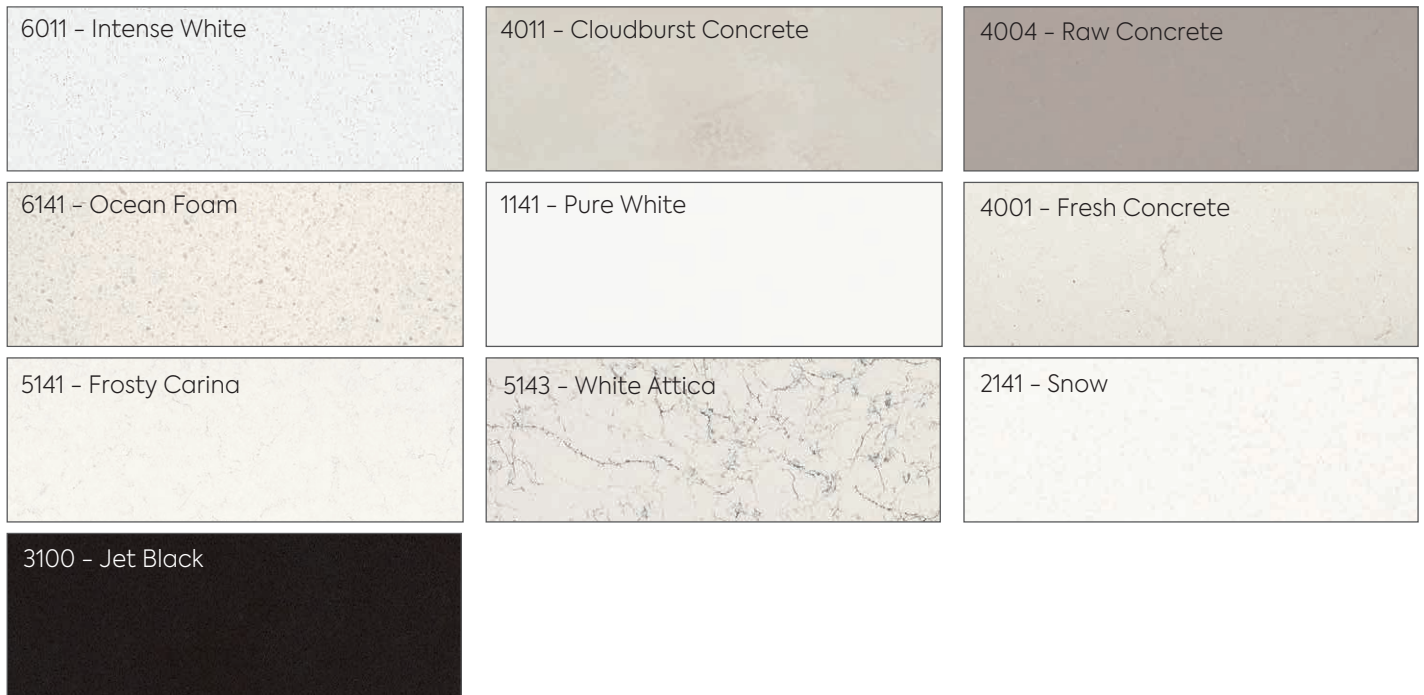

Evostone 20mm Solid Surface - Silica Free - other colours are available on request

Corian® Solid Surface 12mm - other colours are available on request

Solid Timber 33mm

All colours shown are as close as possible to the manufactured product, however some variations will occur in colour, shading and texture. Solid Timber is a natural product and as such grain and colour can vary considerably.