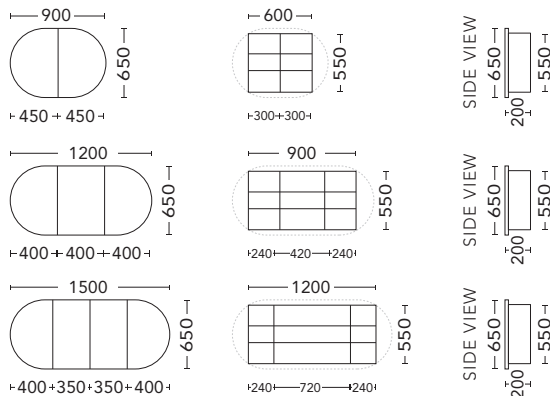

CANNES

SIZE	White Interior		Black Interior	
	PRODUCT CODE	RRP	PRODUCT CODE	RRP
Cannes 900 (900 x 650)	CNSC90	$992	CNSC90-BL	$1,090
Cannes 1200 (1200 x 650)	CNSC12	$1,272	CNSC12-BL	$1,388
Cannes 1500 (1500 x 650)	CNSC15	$1,548	CNSC15-BL	$1,678