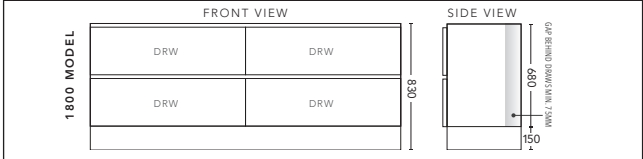

1800mm Double Bowl - FLOOR STANDING

TIMBER VENEER CABINET WITH	PRODUCT CODE	RRP
Elite Polymarble Top, Rectangular Bowl	NTV182ELF	$5,406
20mm Caesarstone Top with Ceramic Above Counter Basin	NTV182CSF	$6,027
20mm Evostone Top with Ceramic Above Counter Basin	NTV182EVF	$6,027
12mm Corian Top with Ceramic Above Counter Basin	NTV182COF	$6,027
33mm Solid Timber Top with Ceramic Above Counter Basin	NTV182STF	$6,652
No Top	NTV182F	$4,017
*Smart Drawer Option (Requires 240mm Kicker) ADD	NTV182SD	$632