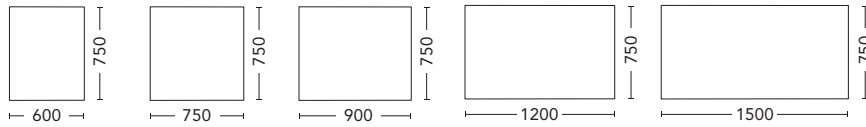

PARIS Mirrors

SIZE	PRODUCT CODE	RRP	SIZE	PRODUCT CODE	RRP	SIZE	PRODUCT CODE	RRP
600	PAM60	$398	900	PAM90	$559	1500	PAM15	$998
750	PAM75	$496	1200	PAM12	$722			

ARC Mirrors

SIZE	PRODUCT CODE	RRP
Arc 400 (400 x 800)	ARM40	$522
Arc 600 (600 x 1000)	ARM60	$648

CURVE Mirrors

SIZE	PRODUCT CODE	RRP
Curve 400 (400 x 1000)	CUM40	$468
Curve 600 (600 x 1000)	CUM60	$658

LYON Mirrors

SIZE	PRODUCT CODE	RRP
600mm Diameter	LYM60	$529
900mm Diameter	LYM90	$848