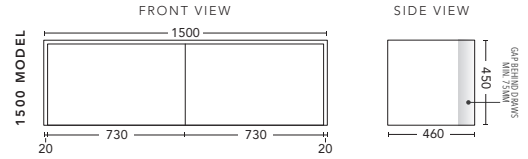

1500mm Double Bowl - WALL HUNG

CABINET WITH	PRODUCT CODE	RRP
20mm Caesarstone Top with Ceramic Above Counter Basin	A152CSW	$4,524
20mm Evostone Top with Ceramic Above Counter Basin	A152EVW	$4,524
12mm Corian Top with Ceramic Above Counter Basin	A152COW	$4,524