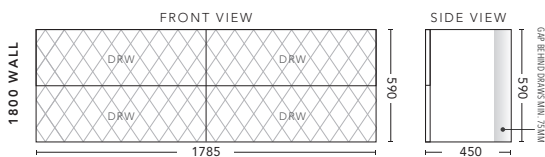

1800mm Double Bowl - WALL HUNG

CABINET WITH	PRODUCT CODE	RRP
Elite Polymarble Top, Rectangular Bowl	Q2P182ELW	$4,818
20mm Caesarstone Top with Ceramic Above Counter Basin	Q2P182CSW	$5,731
20mm Evostone Top with Ceramic Above Counter Basin	Q2P182EVW	$5,731
12mm Corian Top with Ceramic Above Counter Basin	Q2P182COW	$5,731
33mm Solid Timber Top with Ceramic Above Counter Basin	Q2P182STW	$6,392
No Top	Q2P182W	$3,791