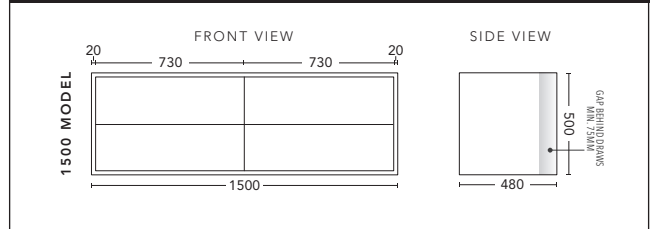

1500mm - WALL HUNG - DOUBLE BOWL

CABINET WITH	PRODUCT CODE	RRP
20mm Caesarstone Top with Ceramic Above Counter Basin	T152CSW	$5,998
20mm Evostone Top with Ceramic Above Counter Basin	T152EVW	$5,998
12mm Corian Top with Ceramic Above Counter Basin	T152COW	$5,998