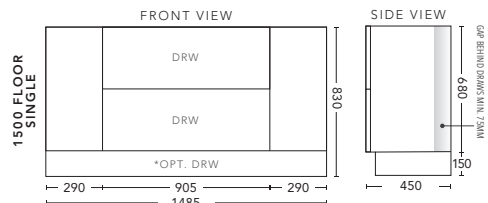

1500mm Single Bowl - FLOOR STANDING

CABINET WITH	PRODUCT CODE	RRP
Elite Polymarble Top, Rectangular Bowl	C151ELF	$2,591
20mm Caesarstone Top with Ceramic Above Counter Basin	C151CSF	$3,394
20mm Evostone Top with Ceramic Above Counter Basin	C151EVF	$3,394
12mm Corian Top with Ceramic Above Counter Basin	C151COF	$3,394
33mm Solid Timber Top with Ceramic Above Counter Basin	C151STF	$4,055
No Top	C151F	$2,301
*Smart Drawer Option (Requires 240mm Kicker) ADD	C151SD	$632