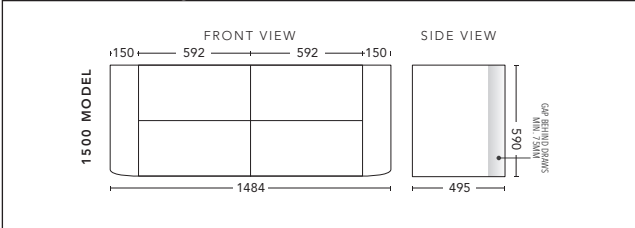

1500mm Single Bowl - WALL HUNG

CABINET WITH	PRODUCT CODE	RRP
20mm Caesarstone Top with Ceramic Above Counter Basin	F151CSW	$5,298
20mm Evostone Top with Ceramic Above Counter Basin	F151EVW	$5,298
12mm Corian Top with Ceramic Above Counter Basin	F151COW	$5,298