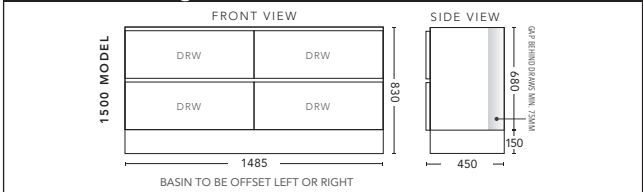

1500mm Single Bowl - FLOOR STANDING

TIMBER VENEER CABINET WITH	PRODUCT CODE	RRP
Elite Polymarble Top, Rectangular Bowl	NTV151ELF	$4,536
20mm Caesarstone Top with Ceramic Above Counter Basin	NTV151CSF	$5,103
20mm Evostone Top with Ceramic Above Counter Basin	NTV151EVF	$5,103
12mm Corian Top with Ceramic Above Counter Basin	NTV151COF	$5,103
33mm Solid Timber Top with Ceramic Above Counter Basin	NTV151STF	$5,544
No Top	NTV151F	$3,440
*Smart Drawer Option (Requires 240mm Kicker) ADD	NTV151SD	$632