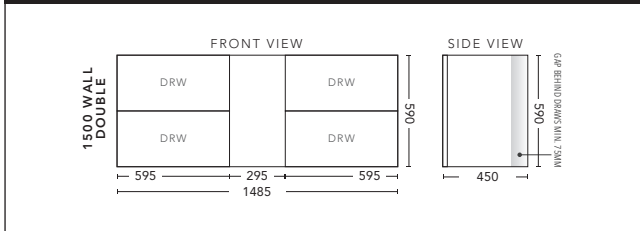

1500mm Double Bowl - WALL HUNG

CABINET WITH	PRODUCT CODE	RRP
Elite Polymarble Top, Rectangular Bowl	C152ELW	$2,624
Premier Polymarble Top, Oval Bowl	C152PRW	$2,624
20mm Caesarstone Top with Ceramic Above Counter Basin	C152CSW	$3,406
20mm Evostone Top with Ceramic Above Counter Basin	C152EVW	$3,406
12mm Corian Top with Ceramic Above Counter Basin	C152COW	$3,406
33mm Solid Timber Top with Ceramic Above Counter Basin	C152STW	$4,068
No Top	C152W	$2,042