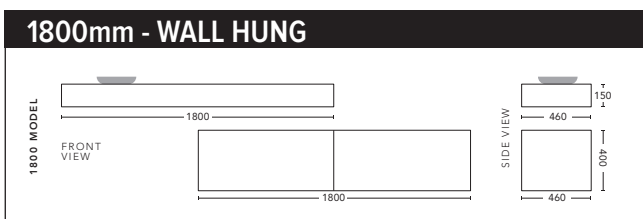

CABINET WITH	PRODUCT CODE	RRP
Floating Shelf in Laminate with mounting brackets and Above Counter Basin and separate storage cabinet	F018WGW	$4,198
Floating Shelf in Caesarstone with mounting brackets and Above Counter Basin and separate storage cabinet	F018CSW	$4,788
Floating Shelf in Evostone with mounting brackets and Above Counter Basin and separate storage cabinet	F018EVW	$4,788