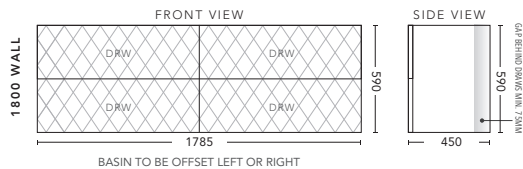

1800mm Single Bowl - WALL HUNG

CABINET WITH	PRODUCT CODE	RRP
Elite Polymarble Top, Rectangular Bowl	Q2P181ELW	$4,728
20mm Caesarstone Top with Ceramic Above Counter Basin	Q2P181CSW	$5,619
20mm Evostone Top with Ceramic Above Counter Basin	Q2P181EVW	$5,619
12mm Corian Top with Ceramic Above Counter Basin	Q2P181COW	$5,619
33mm Solid Timber Top with Ceramic Above Counter Basin	Q2P181STW	$6,280
No Top	Q2P181W	$3,675