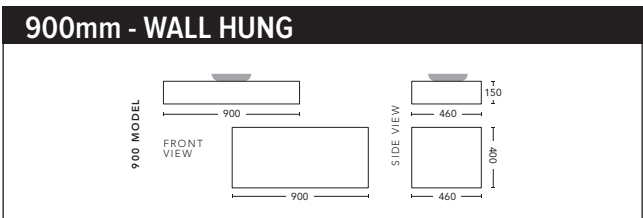

CABINET WITH	PRODUCT CODE	RRP
Floating Shelf in Laminate with mounting brackets and Above Counter Basin and separate storage cabinet	FO90WGW	$2,958
Floating Shelf in Caesarstone with mounting brackets and Above Counter Basin and separate storage cabinet	FO90CSW	$3,292
Floating Shelf in Evostone with mounting brackets and Above Counter Basin and separate storage cabinet	FO90EVW	$3,292