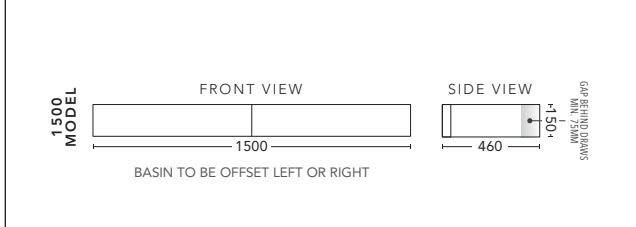

1500mm - Single Bowl

CABINET WITH	PRODUCT CODE	RRP
20mm Caesarstone Top with Ceramic Above Counter Basin	P151CSW	$4,331
20mm Evostone Top with Ceramic Above Counter Basin	P151EVW	$4,331
12mm Corian Top with Ceramic Above Counter Basin	P151COW	$4,331
33mm Solid Timber Top with Ceramic Above Counter Basin	P151STW	$4,772
No Top	P151W	$2,968