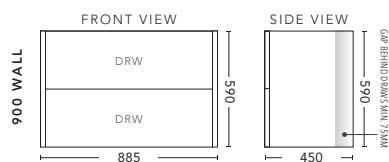

900mm - WALL HUNG

TIMBER VENEER CABINET WITH	PRODUCT CODE	RRP
Oxford Ceramic Top, Rectangular Bowl	S2P90XW	$3,030
Elite Polymarble Top, Rectangular Bowl	S2P90ELW	$3,030
Premier Polymarble Top, Oval Bowl	S2P90PRW	$3,030
20mm Caesarstone Top with Ceramic Above Counter Basin	S2P90CSW	$3,673
20mm Evostone Top with Ceramic Above Counter Basin	S2P90EVW	$3,673
12mm Corian Top with Ceramic Above Counter Basin	S2P90COW	$3,673
33mm Solid Timber Top with Ceramic Above Counter Basin	S2P90STW	$4,080
No Top	S2P90W	$2,814