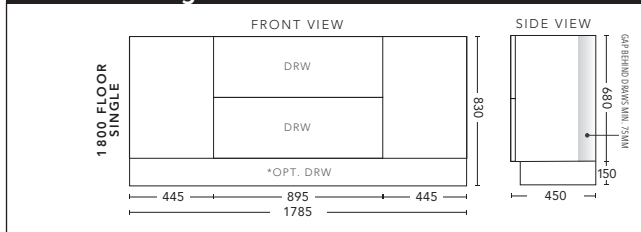

1800mm Single Bowl - FLOOR STANDING

CABINET WITH	PRODUCT CODE	RRP
Elite Polymarble Top, Rectangular Bowl	C181ELF	$3,079
20mm Caesarstone Top with Ceramic Above Counter Basin	C181CSF	$4,005
20mm Evostone Top with Ceramic Above Counter Basin	C181EVF	$4,005
12mm Corian Top with Ceramic Above Counter Basin	C181COF	$4,005
33mm Solid Timber Top with Ceramic Above Counter Basin	C181STF	$4,695
No Top	C181F	$2,481
*Smart Drawer Option (Requires 240mm Kicker) ADD	C181SD	$632