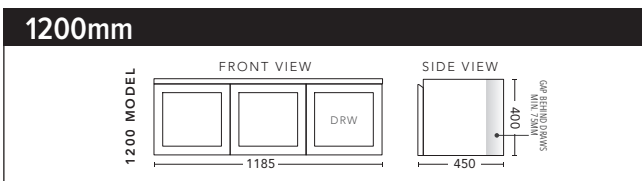

CABINET WITH	PRODUCT CODE	RRP
Oxford Ceramic Top, Rectangular Bowl	V2P12OXW	$2,419
Elite Polymarble Top, Rectangular Bowl	V2P12ELW	$2,419
Premier Polymarble Top, Oval Bowl	V2P12PRW	$2,419
20mm Caesarstone Top with Ceramic Above Counter Basin	V2P12CSW	$2,955
20mm Evostone Top with Ceramic Above Counter Basin	V2P12EVW	$2,955
12mm Corian Top with Ceramic Above Counter Basin	V2P12COW	$2,955
33mm Solid Timber Top with Ceramic Above Counter Basin	V2P12STW	$3,285
No Top	V2P12W	$2,072