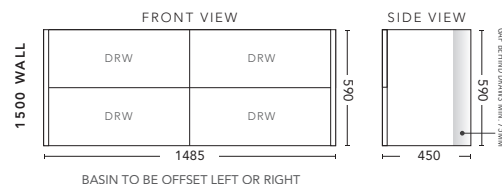

1500mm - Double Bowl - WALL HUNG

TIMBER VENEER CABINET WITH	PRODUCT CODE	RRP
Elite Polymarble Top, Rectangular Bowl	S2P152ELW	$4,723
Premier Polymarble Top, Oval Bowl	S2P152PRW	$4,723
20mm Caesarstone Top with Ceramic Above Counter Basin	S2P152CSW	$5,382
20mm Evostone Top with Ceramic Above Counter Basin	S2P152EVW	$5,382
12mm Corian Top with Ceramic Above Counter Basin	S2P152COW	$5,382
33mm Solid Timber Top with Ceramic Above Counter Basin	S2P152STW	$5,981
No Top	S2P152W	$4,198