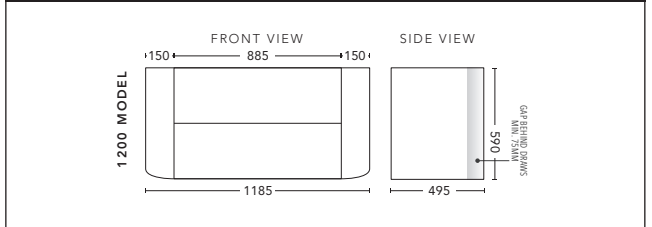

1200mm - WALL HUNG

CABINET WITH	PRODUCT CODE	RRP
20mm Caesarstone Top with Ceramic Above Counter Basin	F12CSW	$4,480
20mm Evostone Top with Ceramic Above Counter Basin	F12EVW	$4,480
12mm Corian Top with Ceramic Above Counter Basin	F12COW	$4,480