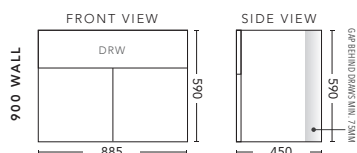

900mm - WALL HUNG

CABINET WITH	PRODUCT CODE	RRP
20mm Caesarstone Top with Ceramic Above Counter Basin	H90CSW	$2,125
20mm Evostone Top with Ceramic Above Counter Basin	H90EVW	$2,125
12mm Corian Top with Ceramic Above Counter Basin	H90COW	$2,125
33mm Solid Timber Top with Ceramic Above Counter Basin	H90STW	$2,677
No Top	H90W	$1,268