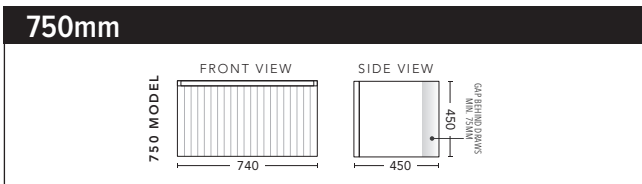

CABINET WITH	PRODUCT CODE	RRP
Oxford Ceramic Top, Rectangular Bowl	IG2P75OXW	$1,652
Elite Polymarble Top, Rectangular Bowl	IG2P75ELW	$1,652
Premier Polymarble Top, Oval Bowl	IG2P75PRW	$1,652
20mm Caesarstone Top with Ceramic Above Counter Basin	IG2P75CSW	$2,185
20mm Evostone Top with Ceramic Above Counter Basin	IG2P75EVW	$2,185
12mm Corian Top with Ceramic Above Counter Basin	IG2P75COW	$2,185
33mm Solid Timber Top with Ceramic Above Counter Basin	IG2P75STW	$2,606
No Top	IG2P75W	$1,492