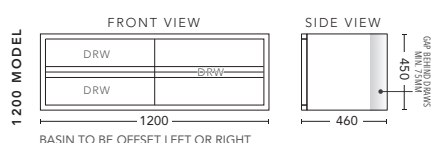

1200mm

CABINET WITH	PRODUCT CODE	RRP
20mm Caesarstone Top with Ceramic Above Counter Basin	ZTV12CSW	$4,406
20mm Evostone Top with Ceramic Above Counter Basin	ZTV12EVW	$4,406
12mm Corian Top with Ceramic Above Counter Basin	ZTV12COW	$4,406
33mm Solid Timber Top with Ceramic Above Counter Basin	ZTV12STW	$4,828
No Top	ZTV12W	$3,453