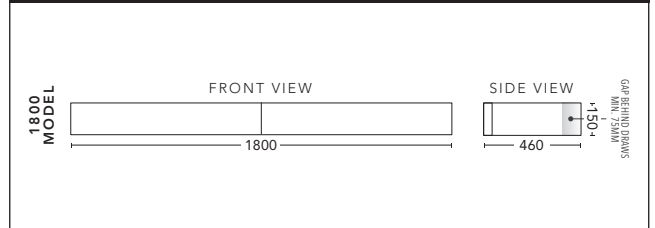

1800mm - Double Bowl

CABINET WITH	PRODUCT CODE	RRP
20mm Caesarstone Top with Ceramic Above Counter Basin	P182CSW	$4,941
20mm Evostone Top with Ceramic Above Counter Basin	P182EVW	$4,941
12mm Corian Top with Ceramic Above Counter Basin	P182COW	$4,941
33mm Solid Timber Top with Ceramic Above Counter Basin	P182STW	$5,493
No Top	P182W	$3,347