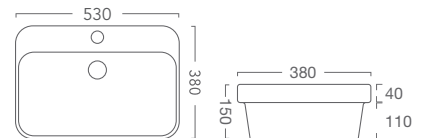

Focus 400 – Above Counter Basin
Product Codes:
F400 (White)
405mm x 405mm x 120mm