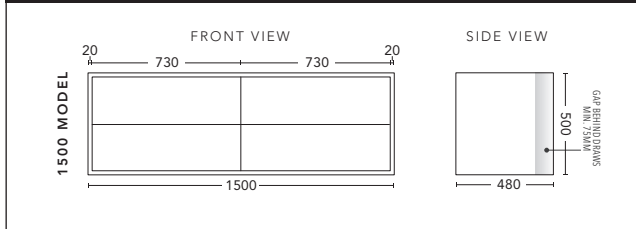

1500mm - WALL HUNG - SINGLE BOWL

CABINET WITH	PRODUCT CODE	RRP
20mm Caesarstone Top with Ceramic Above Counter Basin	T151CSW	$5,848
20mm Evostone Top with Ceramic Above Counter Basin	T151EVW	$5,848
12mm Corian Top with Ceramic Above Counter Basin	T151COW	$5,848