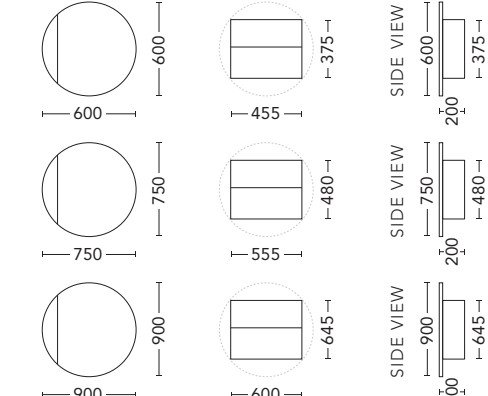

LYON

SIZE	White Interior		Black Interior	
	PRODUCT CODE	RRP	PRODUCT CODE	RRP
Lyon 600 (600mm Diameter)	LYSC60	$1,084	LYSC60-BL	$1,173
Lyon 750 (750mm Diameter)	LYSC75	$1,149	LYSC75-BL	$1,238
Lyon 900 (900mm Diameter)	LYSC90	$1,235	LYSC90-BL	$1,340