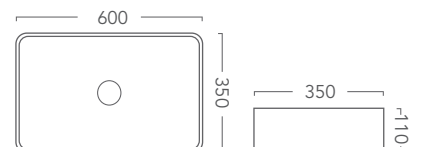

CERAMIC BASINS

All Basins Including Matt Black and Matt White are included in the price of the Vanity.
Basins may also be purchased separately.