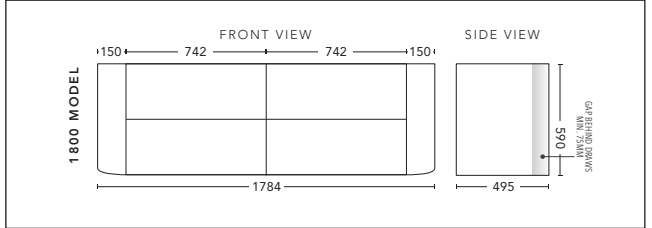

1800mm Double Bowl - WALL HUNG

CABINET WITH	PRODUCT CODE	RRP
20mm Caesarstone Top with Ceramic Above Counter Basin	F182CSW	$5,998
20mm Evostone Top with Ceramic Above Counter Basin	F182EVW	$5,998
12mm Corian Top with Ceramic Above Counter Basin	F182COW	$5,998