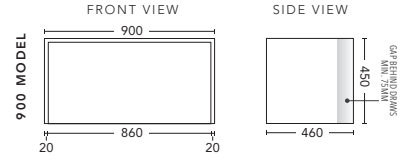

900mm - WALL HUNG

CABINET WITH	PRODUCT CODE	RRP
20mm Caesarstone Top with Ceramic Above Counter Basin	A90CSW	$3,286
20mm Evostone Top with Ceramic Above Counter Basin	A90EVW	$3,286
12mm Corian Top with Ceramic Above Counter Basin	A90COW	$3,286