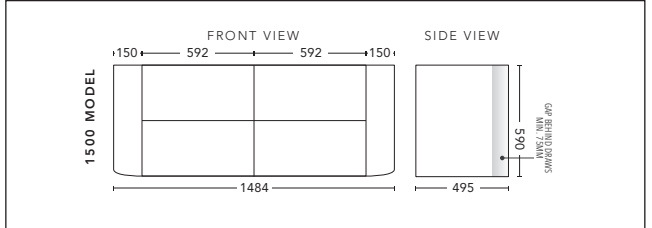

1500mm Double Bowl - WALL HUNG

CABINET WITH	PRODUCT CODE	RRP
20mm Caesarstone Top with Ceramic Above Counter Basin	F152CSW	$5,448
20mm Evostone Top with Ceramic Above Counter Basin	F152EVW	$5,448
12mm Corian Top with Ceramic Above Counter Basin	F152COW	$5,448