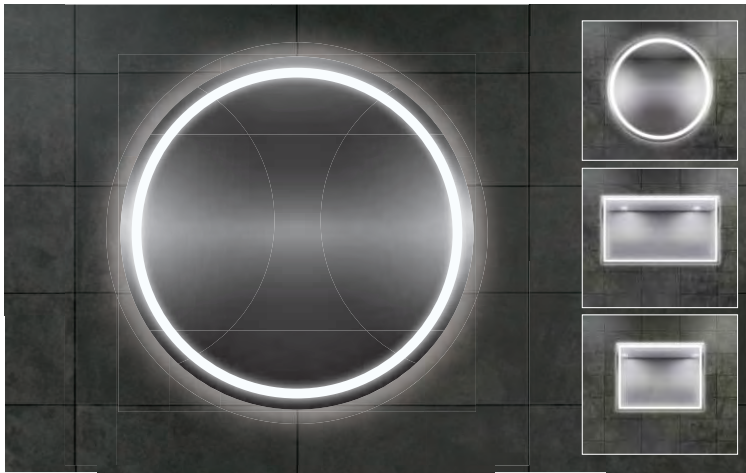

LED MIRRORS

Features

- Backlit Led Mirror With Defogger
- On/Off Touch Sensor
- Dimmable
- Copper Free

ROUND LED Mirrors		
SIZE	PRODUCT CODE	RRP
600mm Diameter	ILM600	$490.60
800mm Diameter	ILM800	$619.30
RECTANGULAR LED Mirrors		
SIZE	PRODUCT CODE	RRP
900mm x 700mm	ILM900	$595.10
1200mm x 700mm	ILM1200	$726.00

MIRRORS

- Satin white edging unless requested otherwise