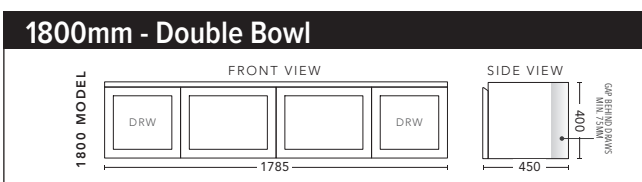

CABINET WITH	PRODUCT CODE	RRP
Elite Polymarble Top, Rectangular Bowl	V2P182ELW	$3,416
20mm Caesarstone Top with Ceramic Above Counter Basin	V2P182CSW	$4,187
20mm Evostone Top with Ceramic Above Counter Basin	V2P182EVW	$4,187
12mm Corian Top with Ceramic Above Counter Basin	V2P182COW	$4,187
33mm Solid Timber Top with Ceramic Above Counter Basin	V2P182STW	$4,628
No Top	V2P182W	$2,885