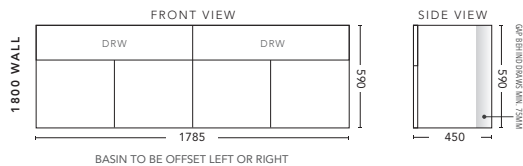

1800mm Single Bowl - WALL HUNG

CABINET WITH	PRODUCT CODE	RRP
20mm Caesarstone Top with Ceramic Above Counter Basin	H181CSW	$3,742
20mm Evostone Top with Ceramic Above Counter Basin	H181EVW	$3,742
12mm Corian Top with Ceramic Above Counter Basin	H181COW	$3,742
33mm Solid Timber Top with Ceramic Above Counter Basin	H181STW	$4,403
No Top	H181W	$2,129