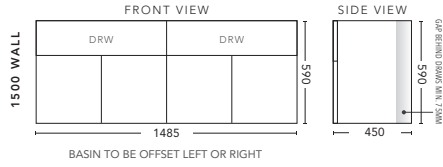

1500mm Single Bowl - WALL HUNG

CABINET WITH	PRODUCT CODE	RRP
20mm Caesarstone Top with Ceramic Above Counter Basin	H151CSW	$3,148
20mm Evostone Top with Ceramic Above Counter Basin	H151EVW	$3,148
12mm Corian Top with Ceramic Above Counter Basin	H151COW	$3,148
33mm Solid Timber Top with Ceramic Above Counter Basin	H151STW	$3,819
No Top	H151W	$1,788