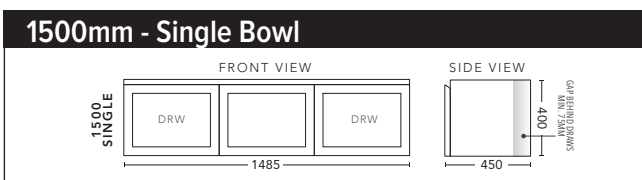

CABINET WITH	PRODUCT CODE	RRP
Elite Polymarble Top, Rectangular Bowl	V2P151ELW	$2,573
20mm Caesarstone Top with Ceramic Above Counter Basin	V2P151CSW	$3,404
20mm Evostone Top with Ceramic Above Counter Basin	V2P151EVW	$3,404
12mm Corian Top with Ceramic Above Counter Basin	V2P151COW	$3,404
33mm Solid Timber Top with Ceramic Above Counter Basin	V2P151STW	$3,846
No Top	V2P151W	$2,308