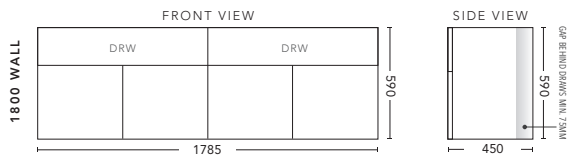

1800mm Double Bowl - WALL HUNG

CABINET WITH	PRODUCT CODE	RRP
20mm Caesarstone Top with Ceramic Above Counter Basin	H182CSW	$3,967
20mm Evostone Top with Ceramic Above Counter Basin	H182EVW	$3,967
12mm Corian Top with Ceramic Above Counter Basin	H182COW	$3,967
33mm Solid Timber Top with Ceramic Above Counter Basin	H182STW	$4,628
No Top	H182W	$2,192