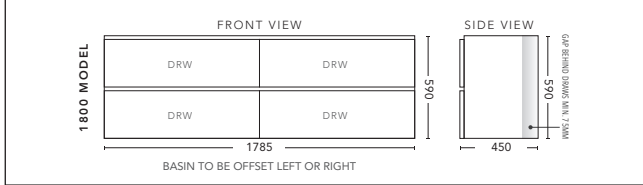

1800mm Single Bowl - WALL HUNG

TIMBER VENEER CABINET WITH	PRODUCT CODE	RRP
Elite Polymarble Top, Rectangular Bowl	NTV181ELW	$5,161
20mm Caesarstone Top with Ceramic Above Counter Basin	NTV181CSW	$5,753
20mm Evostone Top with Ceramic Above Counter Basin	NTV181EVW	$5,753
12mm Corian Top with Ceramic Above Counter Basin	NTV181COW	$5,753
33mm Solid Timber Top with Ceramic Above Counter Basin	NTV181STW	$6,349
No Top	NTV181W	$3,834