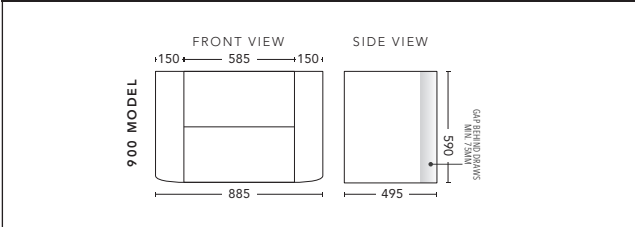

900mm - WALL HUNG

CABINET WITH	PRODUCT CODE	RRP
20mm Caesarstone Top with Ceramic Above Counter Basin	F90CSW	$3,698
20mm Evostone Top with Ceramic Above Counter Basin	F90EVW	$3,698
12mm Corian Top with Ceramic Above Counter Basin	F90COW	$3,698