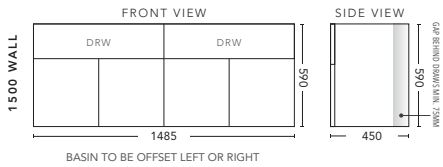

1500mm Double Bowl - WALL HUNG

CABINET WITH	PRODUCT CODE	RRP
20mm Caesarstone Top with Ceramic Above Counter Basin	H152CSW	$3,407
20mm Evostone Top with Ceramic Above Counter Basin	H152EVW	$3,407
12mm Corian Top with Ceramic Above Counter Basin	H152COW	$3,407
33mm Solid Timber Top with Ceramic Above Counter Basin	H152STW	$4,068
No Top	H152W	$1,846