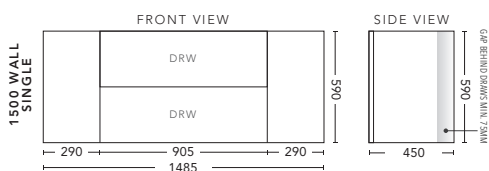

1500mm Single Bowl - WALL HUNG

CABINET WITH	PRODUCT CODE	RRP
Elite Polymarble Top, Rectangular Bowl	C151ELW	$2,518
20mm Caesarstone Top with Ceramic Above Counter Basin	C151CSW	$3,268
20mm Evostone Top with Ceramic Above Counter Basin	C151EVW	$3,268
12mm Corian Top with Ceramic Above Counter Basin	C151COW	$3,268
33mm Solid Timber Top with Ceramic Above Counter Basin	C151STW	$3,929
No Top	C151W	$2,002