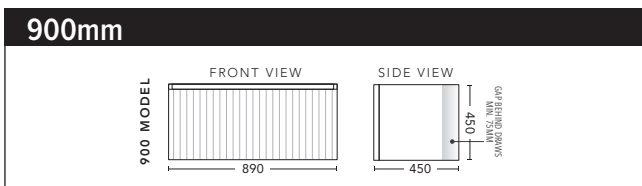

CABINET WITH	PRODUCT CODE	RRP
Oxford Ceramic Top, Rectangular Bowl	IG2P90OXW	$1,861
Elite Polymarble Top, Rectangular Bowl	IG2P90ELW	$1,861
Premier Polymarble Top, Oval Bowl	IG2P90PRW	$1,861
20mm Caesarstone Top with Ceramic Above Counter Basin	IG2P90CSW	$2,423
20mm Evostone Top with Ceramic Above Counter Basin	IG2P90EVW	$2,423
12mm Corian Top with Ceramic Above Counter Basin	IG2P90COW	$2,423
33mm Solid Timber Top with Ceramic Above Counter Basin	IG2P90STW	$2,886
No Top	IG2P90W	$1,698