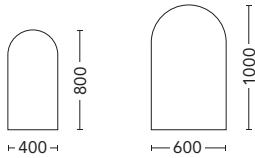

ARC Mirrors

SIZE	PRODUCT CODE	RRP
Arc 400 (400 x 800)	ARM40	$522
Arc 600 (600 x 1000)	ARM60	$648