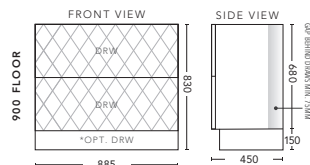

900mm - FLOOR STANDING

CABINET WITH	PRODUCT CODE	RRP
Oxford Ceramic Top, Rectangular Bowl	Q2P900XF	$2,900
Elite Polymarble Top, Rectangular Bowl	Q2P90ELF	$2,900
Premier Polymarble Top, Oval Bowl	Q2P90PRF	$2,900
20mm Caesarstone Top with Ceramic Above Counter Basin	Q2P90CSF	$3,636
20mm Evostone Top with Ceramic Above Counter Basin	Q2P90EVF	$3,636
12mm Corian Top with Ceramic Above Counter Basin	Q2P90COF	$3,636
33mm Solid Timber Top with Ceramic Above Counter Basin	Q2P90STF	$4,187
No Top	Q2P90F	$2,539
*Smart Drawer Option (Requires 240mm Kicker) ADD	Q2P90SD	$403