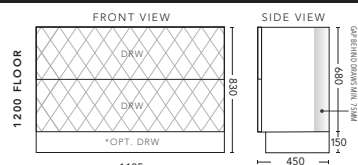

1200mm - FLOOR STANDING

CABINET WITH	PRODUCT CODE	RRP
Oxford Ceramic Top, Rectangular Bowl	Q2P120XF	$3,305
Elite Polymarble Top, Rectangular Bowl	Q2P12ELF	$3,305
Premier Polymarble Top, Oval Bowl	Q2P12PRF	$3,305
20mm Caesarstone Top with Ceramic Above Counter Basin	Q2P12CSF	$4,077
20mm Evostone Top with Ceramic Above Counter Basin	Q2P12EVF	$4,077
12mm Corian Top with Ceramic Above Counter Basin	Q2P12COF	$4,077
33mm Solid Timber Top with Ceramic Above Counter Basin	Q2P12STF	$4,628
No Top	Q2P12F	$3,001
*Smart Drawer Option (Requires 240mm Kicker) ADD	Q2P12SD	$403