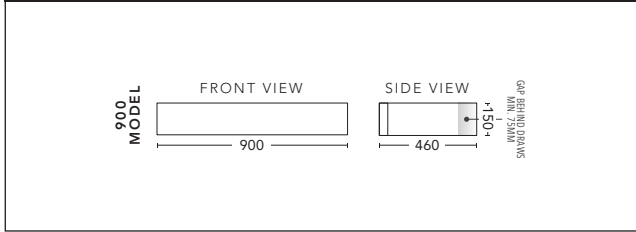

900mm

CABINET WITH	PRODUCT CODE	RRP
20mm Caesarstone Top with Ceramic Above Counter Basin	P90CSW	$2,975
20mm Evostone Top with Ceramic Above Counter Basin	P90EVW	$2,975
12mm Corian Top with Ceramic Above Counter Basin	P90COW	$2,975
33mm Solid Timber Top with Ceramic Above Counter Basin	P90STW	$3,195
No Top	P90W	$1,961