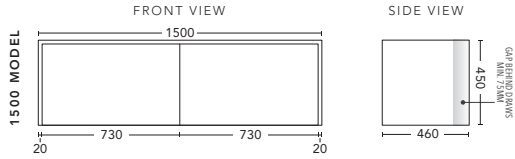

1500mm Single Bowl - WALL HUNG

CABINET WITH	PRODUCT CODE	RRP
20mm Caesarstone Top with Ceramic Above Counter Basin	A151CSW	$4,374
20mm Evostone Top with Ceramic Above Counter Basin	A151EVW	$4,374
12mm Corian Top with Ceramic Above Counter Basin	A151COW	$4,374