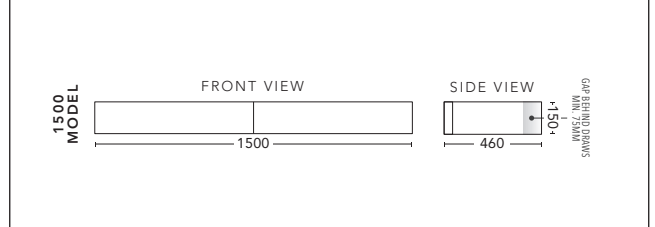

1500mm - Double Bowl

CABINET WITH	PRODUCT CODE	RRP
20mm Caesarstone Top with Ceramic Above Counter Basin	P152CSW	$4,408
20mm Evostone Top with Ceramic Above Counter Basin	P152EVW	$4,408
12mm Corian Top with Ceramic Above Counter Basin	P152COW	$4,408
33mm Solid Timber Top with Ceramic Above Counter Basin	P152STW	$4,849
No Top	P152W	$2,968