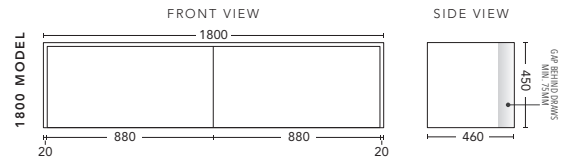

1800mm Double Bowl - WALL HUNG

CABINET WITH	PRODUCT CODE	RRP
20mm Caesarstone Top with Ceramic Above Counter Basin	A182CSW	$4,938
20mm Evostone Top with Ceramic Above Counter Basin	A182EVW	$4,938
12mm Corian Top with Ceramic Above Counter Basin	A182COW	$4,938