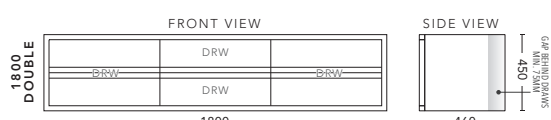

1800mm - Double Bowl

CABINET WITH	PRODUCT CODE	RRP
20mm Caesarstone Top with Ceramic Above Counter Basin	ZTV182CSW	$6,121
20mm Evostone Top with Ceramic Above Counter Basin	ZTV182EVW	$6,121
12mm Corian Top with Ceramic Above Counter Basin	ZTV182COW	$6,121
33mm Solid Timber Top with Ceramic Above Counter Basin	ZTV182STW	$6,718
No Top	ZTV182W	$5,080