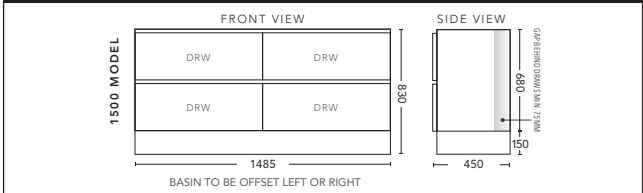

1500mm Double Bowl - FLOOR STANDING

TIMBER VENEER CABINET WITH	PRODUCT CODE	RRP
Elite Polymarble Top, Rectangular Bowl	NTV152ELF	$4,536
Premier Polymarble Top, Oval Bowl	NTV152PRF	$4,536
20mm Caesarstone Top with Ceramic Above Counter Basin	NTV152CSF	$5,103
20mm Evostone Top with Ceramic Above Counter Basin	NTV152EVF	$5,103
12mm Corian Top with Ceramic Above Counter Basin	NTV152COF	$5,103
33mm Solid Timber Top with Ceramic Above Counter Basin	NTV152STF	$5,544
No Top	NTV152F	$3,440
*Smart Drawer Option (Requires 240mm Kicker) ADD	NTV152SD	$632