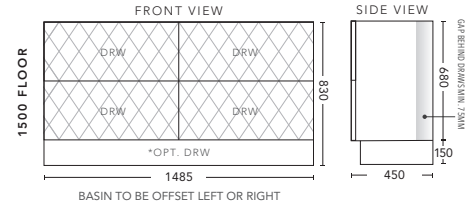

1500mm Single Bowl - FLOOR STANDING

CABINET WITH	PRODUCT CODE	RRP	
Elite Polymarble Top, Rectangular Bowl	Q2P151ELF	$4,710	
20mm Caesarstone Top with Ceramic Above Counter Basin	Q2P151CSF	$5,506	
20mm Evostone Top with Ceramic Above Counter Basin	Q2P151EVF	$5,506	
12mm Corian Top with Ceramic Above Counter Basin	Q2P151COF	$5,506	
33mm Solid Timber Top with Ceramic Above Counter Basin	Q2P151STF	$6,167	
No Top	Q2P151F	$3,694	
*Smart Drawer Option (Requires 240mm Kicker) ADD		Q2P151SD	$632