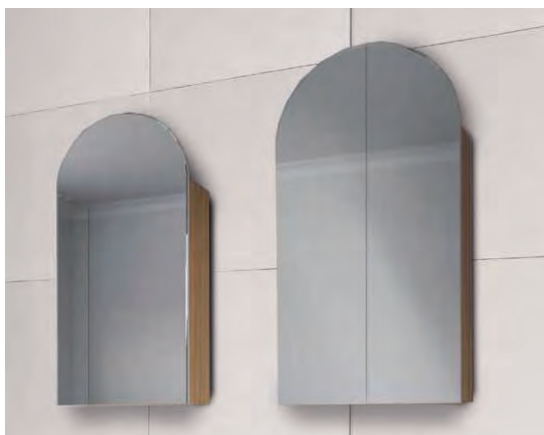

Arc - Available in 400mm & 600mm (2 Door) sizes.

- 400 size available in left or right hand hinged.
- Door edge will match cabinet colour.