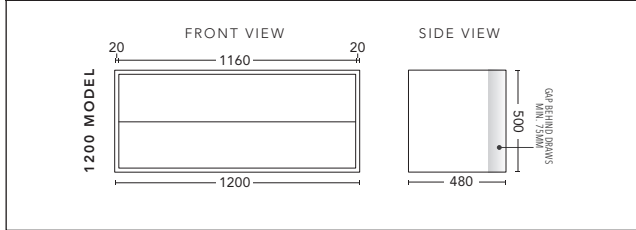

1200mm - WALL HUNG

CABINET WITH	PRODUCT CODE	RRP
20mm Caesarstone Top with Ceramic Above Counter Basin	T12CSW	$4,788
20mm Evostone Top with Ceramic Above Counter Basin	T12EVW	$4,788
12mm Corian Top with Ceramic Above Counter Basin	T12COW	$4,788