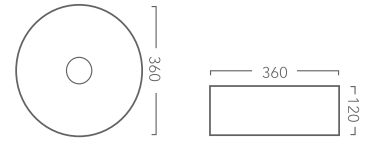

Cirque 360 – Above Counter Basin
Product Codes:
C360 (White), C360MW (Matt White),
360mm x 360mm x 120mm

Cirque 360 – Above Counter Basin
Product Code:
C360MB (Matt Black).
360mm x 360mm x 120mm

Essence 400 – Above Counter Basin
Product Codes:
E400 (White)
400mm x 400mm x 150mm