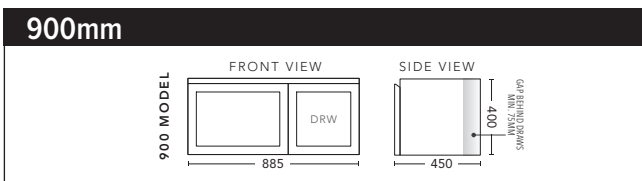

CABINET WITH	PRODUCT CODE	RRP
Oxford Ceramic Top, Rectangular Bowl	V2P90OXW	$2,093
Elite Polymarble Top, Rectangular Bowl	V2P90ELW	$2,093
Premier Polymarble Top, Oval Bowl	V2P90PRW	$2,093
20mm Caesarstone Top with Ceramic Above Counter Basin	V2P90CSW	$2,532
20mm Evostone Top with Ceramic Above Counter Basin	V2P90EVW	$2,532
12mm Corian Top with Ceramic Above Counter Basin	V2P90COW	$2,532
33mm Solid Timber Top with Ceramic Above Counter Basin	V2P90STW	$2,752
No Top	V2P90W	$1,834