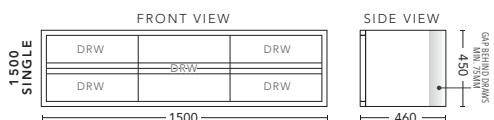

1500mm - Single Bowl

CABINET WITH	PRODUCT CODE	RRP
20mm Caesarstone Top with Ceramic Above Counter Basin	ZTV151CSW	$5,367
20mm Evostone Top with Ceramic Above Counter Basin	ZTV151EVW	$5,367
12mm Corian Top with Ceramic Above Counter Basin	ZTV151COW	$5,367
33mm Solid Timber Top with Ceramic Above Counter Basin	ZTV151STW	$5,872
No Top	ZTV151W	$4,566