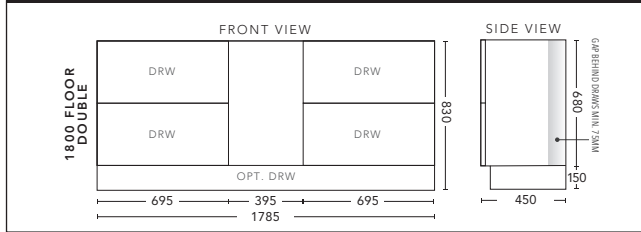

1800mm Double Bowl - FLOOR STANDING

CABINET WITH	PRODUCT CODE	RRP
Elite Polymarble Top, Rectangular Bowl	C182ELF	$3,189
20mm Caesarstone Top with Ceramic Above Counter Basin	C182CSF	$4,282
20mm Evostone Top with Ceramic Above Counter Basin	C182EVF	$4,282
12mm Corian Top with Ceramic Above Counter Basin	C182COF	$4,282
33mm Solid Timber Top with Ceramic Above Counter Basin	C182STF	$5,054
No Top	C182F	$2,481
*Smart Drawer Option (Requires 240mm Kicker) ADD	C182SD	$632