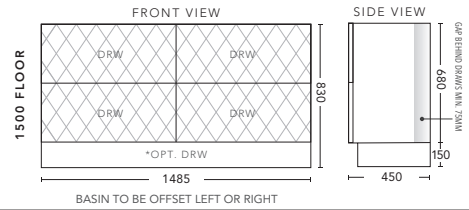

1500mm Double Bowl - FLOOR STANDING

CABINET WITH	PRODUCT CODE	RRP	
Elite Polymarble Top, Rectangular Bowl	Q2P152ELF	$4,836	
Premier Polymarble Top, Oval Bowl	Q2P152PRF	$4,836	
20mm Caesarstone Top with Ceramic Above Counter Basin	Q2P152CSF	$5,731	
20mm Evostone Top with Ceramic Above Counter Basin	Q2P152EVF	$5,731	
12mm Corian Top with Ceramic Above Counter Basin	Q2P152COF	$5,731	
33mm Solid Timber Top with Ceramic Above Counter Basin	Q2P152STF	$6,392	
No Top	Q2P152F	$3,994	
*Smart Drawer Option (Requires 240mm Kicker) ADD		Q2P152SD	$632