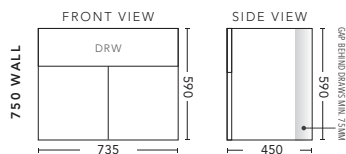

750mm - WALL HUNG

CABINET WITH	PRODUCT CODE	RRP
20mm Caesarstone Top with Ceramic Above Counter Basin	H75CSW	$1,982
20mm Evostone Top with Ceramic Above Counter Basin	H75EVW	$1,982
12mm Corian Top with Ceramic Above Counter Basin	H75COW	$1,982
33mm Solid Timber Top with Ceramic Above Counter Basin	H75STW	$2,534
No Top	H75W	$1,264