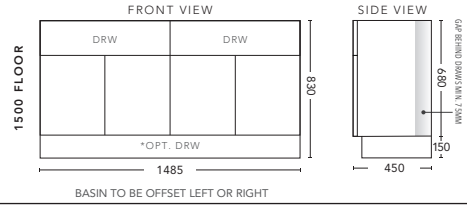

1500mm Single Bowl - FLOOR STANDING

CABINET WITH	PRODUCT CODE	RRP
20mm Caesarstone Top with Ceramic Above Counter Basin	H151CSF	$3,394
20mm Evostone Top with Ceramic Above Counter Basin	H151EVF	$3,394
12mm Corian Top with Ceramic Above Counter Basin	H151COF	$3,394
33mm Solid Timber Top with Ceramic Above Counter Basin	H151STF	$4,055
No Top	H151F	$2,135
*Smart Drawer Option (Requires 240mm Kicker) ADD	H151SD	$632