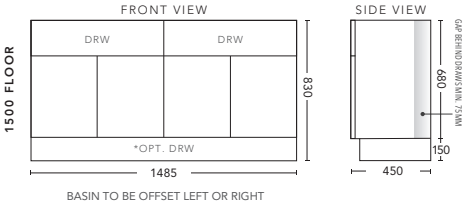

1500mm Double Bowl - FLOOR STANDING

CABINET WITH	PRODUCT CODE	RRP
20mm Caesarstone Top with Ceramic Above Counter Basin	H152CSF	$3,632
20mm Evostone Top with Ceramic Above Counter Basin	H152EVF	$3,632
12mm Corian Top with Ceramic Above Counter Basin	H152COF	$3,632
33mm Solid Timber Top with Ceramic Above Counter Basin	H152STF	$4,183
No Top	H152F	$2,078
*Smart Drawer Option (Requires 240mm Kicker) ADD	H152SD	$632