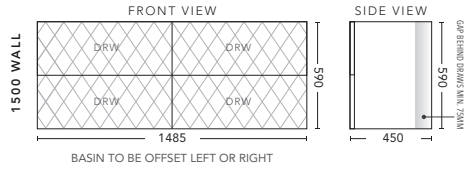

1500mm Single Bowl - WALL HUNG

CABINET WITH	PRODUCT CODE	RRP
Elite Polymarble Top, Rectangular Bowl	Q2P151ELW	$4,373
20mm Caesarstone Top with Ceramic Above Counter Basin	Q2P151CSW	$5,288
20mm Evostone Top with Ceramic Above Counter Basin	Q2P151EVW	$5,288
12mm Corian Top with Ceramic Above Counter Basin	Q2P151COW	$5,288
33mm Solid Timber Top with Ceramic Above Counter Basin	Q2P151STW	$5,949
No Top	Q2P151W	$3,444