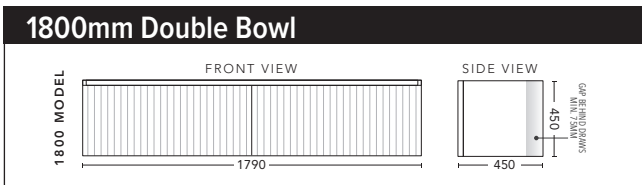

CABINET WITH	PRODUCT CODE	RRP
Elite Polymarble Top, Rectangular Bowl	IG2P182ELW	$3,305
20mm Caesarstone Top with Ceramic Above Counter Basin	IG2P182CSW	$4,289
20mm Evostone Top with Ceramic Above Counter Basin	IG2P182EVW	$4,289
12mm Corian Top with Ceramic Above Counter Basin	IG2P182COW	$4,289
33mm Solid Timber Top with Ceramic Above Counter Basin	IG2P182STW	$5,226
No Top	IG2P182W	$2,770