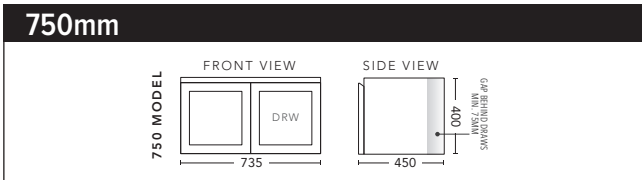

CABINET WITH	PRODUCT CODE	RRP
Oxford Ceramic Top, Rectangular Bowl	V2P75OXW	$1,870
Elite Polymarble Top, Rectangular Bowl	V2P75ELW	$1,870
Premier Polymarble Top, Oval Bowl	V2P75PRW	$1,870
20mm Caesarstone Top with Ceramic Above Counter Basin	V2P75CSW	$2,529
20mm Evostone Top with Ceramic Above Counter Basin	V2P75EVW	$2,529
12mm Corian Top with Ceramic Above Counter Basin	V2P75COW	$2,529
33mm Solid Timber Top with Ceramic Above Counter Basin	V2P75STW	$2,750
No Top	V2P75W	$1,728