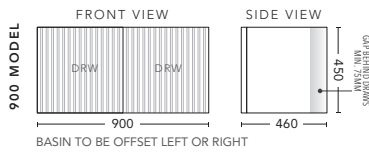

900mm

CABINET WITH	PRODUCT CODE	RRP
20mm Caesarstone Top with Ceramic Above Counter Basin	WWG90CSW	$2,644
20mm Evostone Top with Ceramic Above Counter Basin	WWG90EVW	$2,644
12mm Corian Top with Ceramic Above Counter Basin	WWG90COW	$2,644
No Top	WWG90W	$1,723