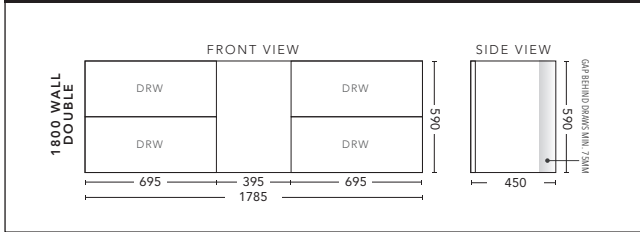

1800mm Double Bowl - WALL HUNG

CABINET WITH	PRODUCT CODE	RRP
Elite Polymarble Top, Rectangular Bowl	C182ELW	$2,812
20mm Caesarstone Top with Ceramic Above Counter Basin	C182CSW	$4,066
20mm Evostone Top with Ceramic Above Counter Basin	C182EVW	$4,066
12mm Corian Top with Ceramic Above Counter Basin	C182COW	$4,066
33mm Solid Timber Top with Ceramic Above Counter Basin	C182STW	$4,837
No Top	C182W	$2,481