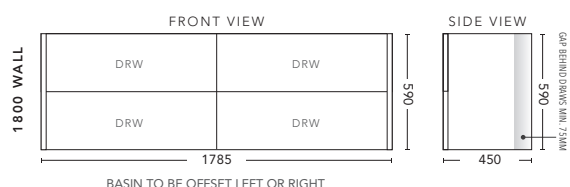

1800mm - Single Bowl - WALL HUNG

TIMBER VENEER CABINET WITH	PRODUCT CODE	RRP
Elite Polymarble Top, Rectangular Bowl	S2P181ELW	$5,015
20mm Caesarstone Top with Ceramic Above Counter Basin	S2P181CSW	$5,540
20mm Evostone Top with Ceramic Above Counter Basin	S2P181EVW	$5,540
12mm Corian Top with Ceramic Above Counter Basin	S2P181COW	$5,540
33mm Solid Timber Top with Ceramic Above Counter Basin	S2P181STW	$6,086
No Top	S2P181W	$4,490