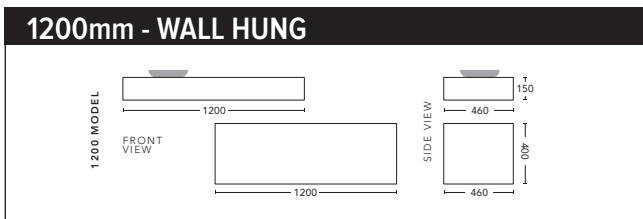

CABINET WITH	PRODUCT CODE	RRP
Floating Shelf in Laminate with mounting brackets and Above Counter Basin and separate storage cabinet	F012WGW	$3,588
Floating Shelf in Caesarstone with mounting brackets and Above Counter Basin and separate storage cabinet	F012CSW	$4,152
Floating Shelf in Evostone with mounting brackets and Above Counter Basin and separate storage cabinet	F012EVW	$4,152