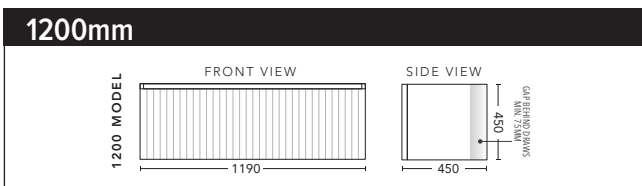

CABINET WITH	PRODUCT CODE	RRP
Oxford Ceramic Top, Rectangular Bowl	IG2P120XW	$2,196
Elite Polymarble Top, Rectangular Bowl	IG2P12ELW	$2,196
Premier Polymarble Top, Oval Bowl	IG2P12PRW	$2,196
20mm Caesarstone Top with Ceramic Above Counter Basin	IG2P12CSW	$2,951
20mm Evostone Top with Ceramic Above Counter Basin	IG2P12EVW	$2,951
12mm Corian Top with Ceramic Above Counter Basin	IG2P12COW	$2,951
33mm Solid Timber Top with Ceramic Above Counter Basin	IG2P12STW	$3,241
No Top	IG2P12W	$1,954