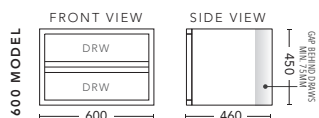

600mm

CABINET WITH	PRODUCT CODE	RRP
20mm Caesarstone Top with Ceramic Above Counter Basin	ZTV60CSW	$3,085
20mm Evostone Top with Ceramic Above Counter Basin	ZTV60EVW	$3,085
12mm Corian Top with Ceramic Above Counter Basin	ZTV60COW	$3,085
33mm Solid Timber Top with Ceramic Above Counter Basin	ZTV60STW	$3,440
No Top	ZTV60W	$2,412