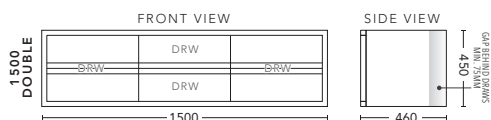

1500mm - Double Bowl

CABINET WITH	PRODUCT CODE	RRP
20mm Caesarstone Top with Ceramic Above Counter Basin	ZTV152CSW	$5,477
20mm Evostone Top with Ceramic Above Counter Basin	ZTV152EVW	$5,477
12mm Corian Top with Ceramic Above Counter Basin	ZTV152COW	$5,477
33mm Solid Timber Top with Ceramic Above Counter Basin	ZTV152STW	$5,983
No Top	ZTV152W	$4,566