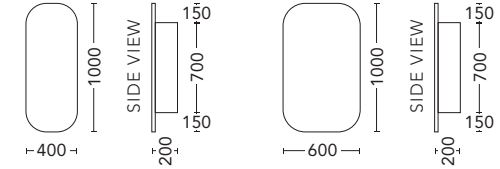

CURVE

SIZE	White Interior		Black Interior	
	PRODUCT CODE	RRP	PRODUCT CODE	RRP
Curve 400 (400 x 1000)	CUSC40	$1,100	CUSC40-BL	$1,186
Curve 600 (600 x 1000)	CUSC60	$1,316	CUSC60-BL	$1,431