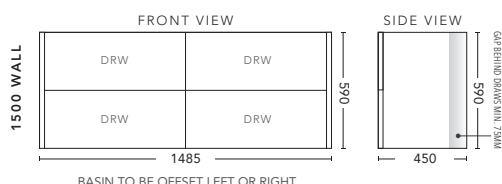

1500mm - Single Bowl - WALL HUNG

TIMBER VENEER CABINET WITH	PRODUCT CODE	RRP
Elite Polymarble Top, Rectangular Bowl	S2P151ELW	$4,723
20mm Caesarstone Top with Ceramic Above Counter Basin	S2P151CSW	$5,172
20mm Evostone Top with Ceramic Above Counter Basin	S2P151EVW	$5,172
12mm Corian Top with Ceramic Above Counter Basin	S2P151COW	$5,172
33mm Solid Timber Top with Ceramic Above Counter Basin	S2P151STW	$5,771
No Top	S2P151W	$4,198