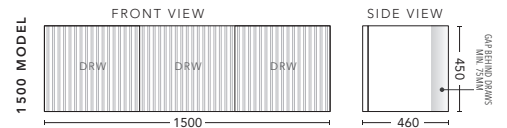

1500mm - Double Bowl

CABINET WITH	PRODUCT CODE	RRP
20mm Caesarstone Top with Ceramic Above Counter Basin	WWG152CSW	$3,967
20mm Evostone Top with Ceramic Above Counter Basin	WWG152EVW	$3,967
12mm Corian Top with Ceramic Above Counter Basin	WWG152COW	$3,967
No Top	WWG152W	$2,478