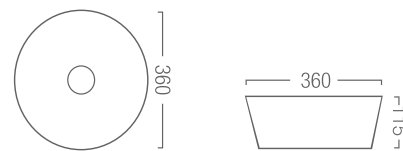

Product Code: C590
590mm x 400mm x 170mm