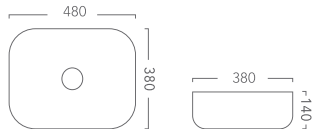

Smooth 500 – Above Counter Basin
Product Codes:
S500 (White)
500mm x 355mm x 90mm