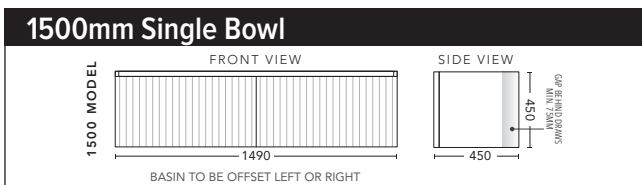

CABINET WITH	PRODUCT CODE	RRP
Elite Polymarble Top, Rectangular Bowl	IG2P151ELW	$2,849
20mm Caesarstone Top with Ceramic Above Counter Basin	IG2P151CSW	$3,740
20mm Evostone Top with Ceramic Above Counter Basin	IG2P151EVW	$3,740
12mm Corian Top with Ceramic Above Counter Basin	IG2P151COW	$3,740
33mm Solid Timber Top with Ceramic Above Counter Basin	IG2P151STW	$4,298
No Top	IG2P151W	$2,262