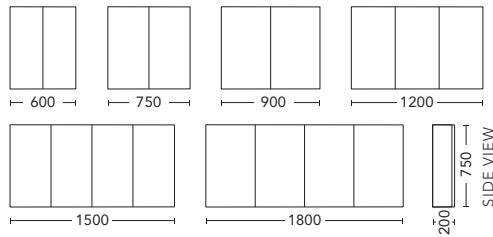

PARIS

HINGE DOOR

SIZE	White Interior		Black Interior	
	PRODUCT CODE	RRP	PRODUCT CODE	RRP
600	PASC60	$829	PASC60-BL	$912
750	PASC75	$875	PASC75-BL	$963
900	PASC90	$935	PASC90-BL	$1,028
1200	PASC12	$1,211	PASC12-BL	$1,331
1500	PASC15	$1,383	PASC15-BL	$1,484
1800	PASC18	$1,616	PASC18-BL	$1,740