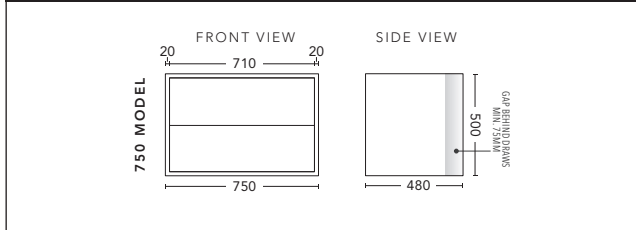

750mm - WALL HUNG

CABINET WITH	PRODUCT CODE	RRP
20mm Caesarstone Top with Ceramic Above Counter Basin	T75CSW	$3,798
20mm Evostone Top with Ceramic Above Counter Basin	T75EVW	$3,798
12mm Corian Top with Ceramic Above Counter Basin	T75COW	$3,798