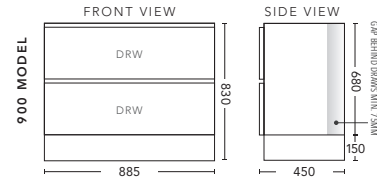

900mm - FLOOR STANDING

TIMBER VENEER CABINET WITH	PRODUCT CODE	RRP
Oxford Ceramic Top, Rectangular Bowl	NTV90OXF	$2,986
Elite Polymarble Top, Rectangular Bowl	NTV90ELF	$2,986
Premier Polymarble Top, Oval Bowl	NTV90PRF	$2,986
20mm Caesarstone Top with Ceramic Above Counter Basin	NTV90CSF	$3,591
20mm Evostone Top with Ceramic Above Counter Basin	NTV90EVF	$3,591
12mm Corian Top with Ceramic Above Counter Basin	NTV90COF	$3,591
33mm Solid Timber Top with Ceramic Above Counter Basin	NTV90STF	$4,036
No Top	NTV90F	$2,647
*Smart Drawer Option (Requires 240mm Kicker) ADD	NTV90SD	$403