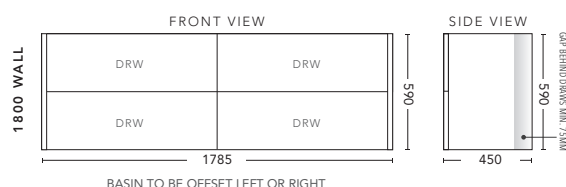

1800mm - Double Bowl - WALL HUNG

TIMBER VENEER CABINET WITH	PRODUCT CODE	RRP
Elite Polymarble Top, Rectangular Bowl	S2P182ELW	$5,015
20mm Caesarstone Top with Ceramic Above Counter Basin	S2P182CSW	$5,750
20mm Evostone Top with Ceramic Above Counter Basin	S2P182EVW	$5,750
12mm Corian Top with Ceramic Above Counter Basin	S2P182COW	$5,750
33mm Solid Timber Top with Ceramic Above Counter Basin	S2P182STW	$6,296
No Top	S2P182W	$4,490