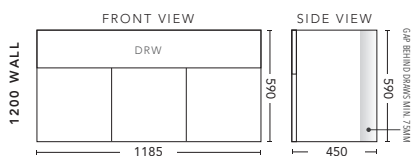

1200mm - WALL HUNG

CABINET WITH	PRODUCT CODE	RRP
20mm Caesarstone Top with Ceramic Above Counter Basin	H12CSW	$2,699
20mm Evostone Top with Ceramic Above Counter Basin	H12EVW	$2,699
12mm Corian Top with Ceramic Above Counter Basin	H12COW	$2,699
33mm Solid Timber Top with Ceramic Above Counter Basin	H12STW	$3,250
No Top	H12W	$1,557