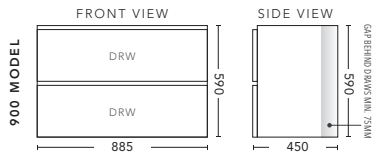

900mm - WALL HUNG

TIMBER VENEER CABINET WITH	PRODUCT CODE	RRP
Oxford Ceramic Top, Rectangular Bowl	NTV90OXW	$2,851
Elite Polymarble Top, Rectangular Bowl	NTV90ELW	$2,851
Premier Polymarble Top, Oval Bowl	NTV90PRW	$2,851
20mm Caesarstone Top with Ceramic Above Counter Basin	NTV90CSW	$3,428
20mm Evostone Top with Ceramic Above Counter Basin	NTV90EVW	$3,428
12mm Corian Top with Ceramic Above Counter Basin	NTV90COW	$3,428
33mm Solid Timber Top with Ceramic Above Counter Basin	NTV90STW	$3,853
No Top	NTV90W	$2,526