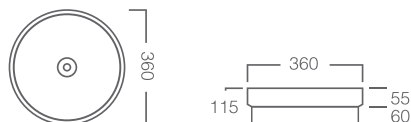

Encore 390 – Above Counter Basin
Product Code:
E390 (White)
390mm x 390mm x 130mm