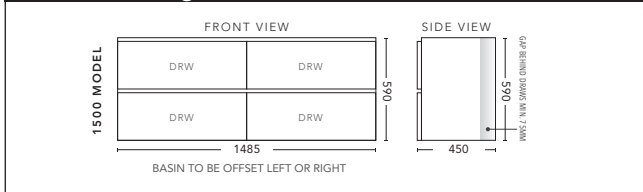

1500mm Single Bowl - WALL HUNG

TIMBER VENEER CABINET WITH	PRODUCT CODE	RRP
Elite Polymarble Top, Rectangular Bowl	NTV151ELW	$4,330
20mm Caesarstone Top with Ceramic Above Counter Basin	NTV151CSW	$4,871
20mm Evostone Top with Ceramic Above Counter Basin	NTV151EVW	$4,871
12mm Corian Top with Ceramic Above Counter Basin	NTV151COW	$4,871
33mm Solid Timber Top with Ceramic Above Counter Basin	NTV151STW	$5,292
No Top	NTV151W	$3,283