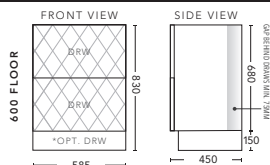

600mm - FLOOR STANDING

CABINET WITH	PRODUCT CODE	RRP
Oxford Ceramic Top, Rectangular Bowl	Q2P600XF	$2,423
Elite Polymarble Top, Rectangular Bowl	Q2P60ELF	$2,423
Premier Polymarble Top, Oval Bowl	Q2P60PRF	$2,423
20mm Caesarstone Top with Ceramic Above Counter Basin	Q2P60CSF	$3,073
20mm Evostone Top with Ceramic Above Counter Basin	Q2P60EVF	$3,073
12mm Corian Top with Ceramic Above Counter Basin	Q2P60COF	$3,073
33mm Solid Timber Top with Ceramic Above Counter Basin	Q2P60STF	$3,294
No Top	Q2P60F	$2,273
*Smart Drawer Option (Requires 240mm Kicker) ADD	Q2P60SD	$403