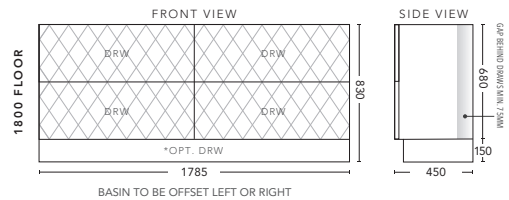

1800mm Single Bowl - FLOOR STANDING

CABINET WITH	PRODUCT CODE	RRP	
Elite Polymarble Top, Rectangular Bowl	Q2P181ELF	$4,732	
20mm Caesarstone Top with Ceramic Above Counter Basin	Q2P181CSF	$5,731	
20mm Evostone Top with Ceramic Above Counter Basin	Q2P181EVF	$5,731	
12mm Corian Top with Ceramic Above Counter Basin	Q2P181COF	$5,731	
33mm Solid Timber Top with Ceramic Above Counter Basin	Q2P181STF	$6,392	
No Top	Q2P181F	$4,040	
*Smart Drawer Option (Requires 240mm Kicker) ADD		Q2P181SD	$632