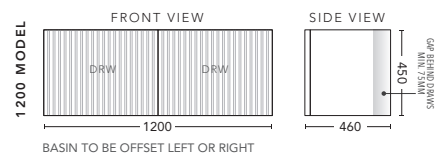

1200mm

CABINET WITH	PRODUCT CODE	RRP
20mm Caesarstone Top with Ceramic Above Counter Basin	WWG12CSW	$3,085
20mm Evostone Top with Ceramic Above Counter Basin	WWG12EVW	$3,085
12mm Corian Top with Ceramic Above Counter Basin	WWG12COW	$3,085
No Top	WWG12W	$2,017