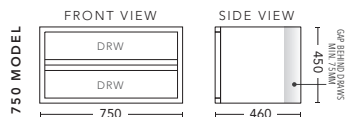

750mm

CABINET WITH	PRODUCT CODE	RRP
20mm Caesarstone Top with Ceramic Above Counter Basin	ZTV75CSW	$3,299
20mm Evostone Top with Ceramic Above Counter Basin	ZTV75EVW	$3,299
12mm Corian Top with Ceramic Above Counter Basin	ZTV75COW	$3,299
33mm Solid Timber Top with Ceramic Above Counter Basin	ZTV75STW	$3,669
No Top	ZTV75W	$2,529