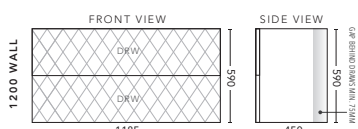

1200mm - WALL HUNG

CABINET WITH	PRODUCT CODE	RRP
Oxford Ceramic Top, Rectangular Bowl	Q2P120XW	$3,191
Elite Polymarble Top, Rectangular Bowl	Q2P12ELW	$3,191
Premier Polymarble Top, Oval Bowl	Q2P12PRW	$3,191
20mm Caesarstone Top with Ceramic Above Counter Basin	Q2P12CSW	$3,899
20mm Evostone Top with Ceramic Above Counter Basin	Q2P12EVS	$3,899
12mm Corian Top with Ceramic Above Counter Basin	Q2P12COW	$3,899
33mm Solid Timber Top with Ceramic Above Counter Basin	Q2P12STW	$4,560
No Top	Q2P12W	$2,765