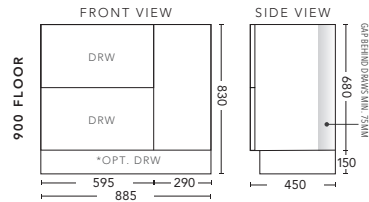

900mm - FLOOR STANDING

CABINET WITH	PRODUCT CODE	RRP
Oxford Ceramic Top, Rectangular Bowl	C900XF	$1,982
Elite Polymarble Top, Rectangular Bowl	C90ELF	$1,982
Premier Polymarble Top, Oval Bowl	C90PRF	$1,982
20mm Caesarstone Top with Ceramic Above Counter Basin	C90CSF	$2,417
20mm Evostone Top with Ceramic Above Counter Basin	C90EVF	$2,417
12mm Corian Top with Ceramic Above Counter Basin	C90COF	$2,417
33mm Solid Timber Top with Ceramic Above Counter Basin	C90STF	$2,968
No Top	C90F	$1,846
*Smart Drawer Option (Requires 240mm Kicker) ADD	C90SD	$403