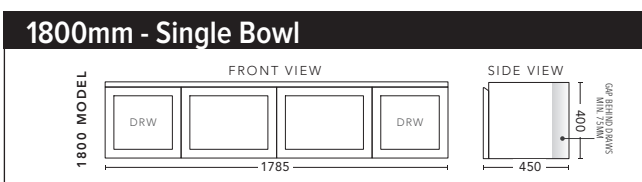

CABINET WITH	PRODUCT CODE	RRP
Elite Polymarble Top, Rectangular Bowl	V2P181ELW	$3,195
20mm Caesarstone Top with Ceramic Above Counter Basin	V2P181CSW	$3,967
20mm Evostone Top with Ceramic Above Counter Basin	V2P181EVW	$3,967
12mm Corian Top with Ceramic Above Counter Basin	V2P181COW	$3,967
33mm Solid Timber Top with Ceramic Above Counter Basin	V2P181STW	$4,408
No Top	V2P181W	$2,885