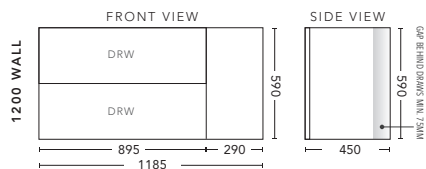

1200mm - WALL HUNG

CABINET WITH	PRODUCT CODE	RRP
Oxford Ceramic Top, Rectangular Bowl	C120XW	$2,177
Elite Polymarble Top, Rectangular Bowl	C12ELW	$2,177
Premier Polymarble Top, Oval Bowl	C12PRW	$2,177
20mm Caesarstone Top with Ceramic Above Counter Basin	C12CSW	$2,588
20mm Evostone Top with Ceramic Above Counter Basin	C12EVW	$2,588
12mm Corian Top with Ceramic Above Counter Basin	C12COW	$2,588
33mm Solid Timber Top with Ceramic Above Counter Basin	C12STW	$3,140
No Top	C12W	$1,904