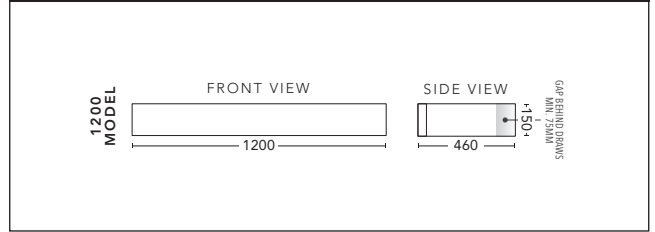

1200mm

CABINET WITH	PRODUCT CODE	RRP
20mm Caesarstone Top with Ceramic Above Counter Basin	P12CSW	$3,305
20mm Evostone Top with Ceramic Above Counter Basin	P12EVW	$3,305
12mm Corian Top with Ceramic Above Counter Basin	P12COW	$3,305
33mm Solid Timber Top with Ceramic Above Counter Basin	P12STW	$3,636
No Top	P12W	$2,192