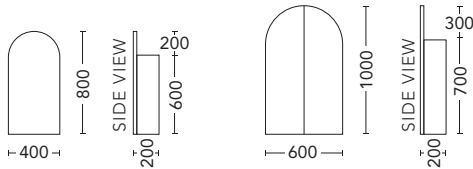

ARC

SIZE	White Interior		Black Interior	
	PRODUCT CODE	RRP	PRODUCT CODE	RRP
Arc 400 (400 x 800)	ARSC40	$1,023	ARSC40-BL	$1,100
Arc 600 (600 x 1000)	ARSC60	$1,166	ARSC60-BL	$1,272