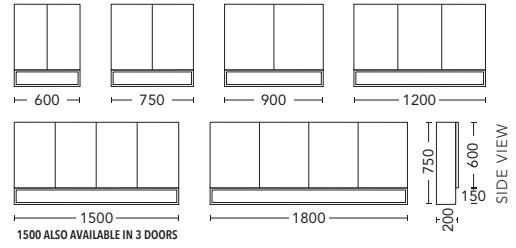

CALAIS

HINGE DOOR

SIZE	White Interior		Black Interior	
	PRODUCT CODE	RRP	PRODUCT CODE	RRP
600	CASC60	$977	CASC60-BL	$1,065
750	CASC75	$1,078	CASC75-BL	$1,177
900	CASC90	$1,153	CASC90-BL	$1,261
1200	CASC12	$1,497	CASC12-BL	$1,539
1500	CASC15	$1,638	CASC15-BL	$1,742
1800	CASC18	$1,872	CASC18-BL	$1,982