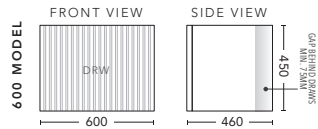

600mm

CABINET WITH	PRODUCT CODE	RRP
20mm Caesarstone Top with Ceramic Above Counter Basin	WWG60CSW	$2,364
20mm Evostone Top with Ceramic Above Counter Basin	WWG60EVW	$2,364
12mm Corian Top with Ceramic Above Counter Basin	WWG60COW	$2,364
No Top	WWG60W	$1,499