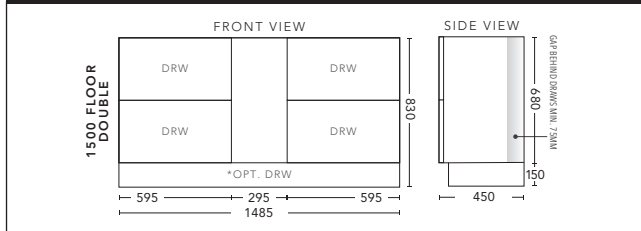

1500mm Double Bowl - FLOOR STANDING

CABINET WITH	PRODUCT CODE	RRP
Elite Polymarble Top, Rectangular Bowl	C152ELF	$2,734
Premier Polymarble Top, Oval Bowl	C152PRF	$2,734
20mm Caesarstone Top with Ceramic Above Counter Basin	C152CSF	$3,632
20mm Evostone Top with Ceramic Above Counter Basin	C152EVF	$3,632
12mm Corian Top with Ceramic Above Counter Basin	C152COF	$3,632
33mm Solid Timber Top with Ceramic Above Counter Basin	C152STF	$4,183
No Top	C152F	$2,171
*Smart Drawer Option (Requires 240mm Kicker) ADD	C152SD	$632