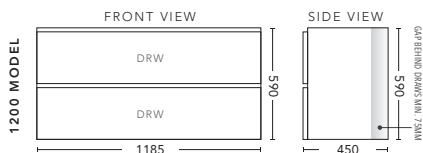

1200mm - WALL HUNG

TIMBER VENEER CABINET WITH	PRODUCT CODE	RRP
Oxford Ceramic Top, Rectangular Bowl	NTV12OXW	$3,490
Elite Polymarble Top, Rectangular Bowl	NTV12ELW	$3,490
Premier Polymarble Top, Oval Bowl	NTV12PRW	$3,490
20mm Caesarstone Top with Ceramic Above Counter Basin	NTV12CSW	$4,068
20mm Evostone Top with Ceramic Above Counter Basin	NTV12EVW	$4,068
12mm Corian Top with Ceramic Above Counter Basin	NTV12COW	$4,068
33mm Solid Timber Top with Ceramic Above Counter Basin	NTV12STW	$4,460
No Top	NTV12W	$2,977