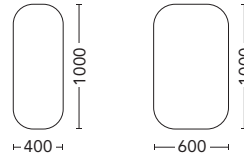

CURVE Mirrors

SIZE	PRODUCT CODE	RRP
Curve 400 (400 x 1000)	CUM40	\$468
Curve 600 (600 x 1000)	CUM60	\$658

LYON Mirrors

SIZE	PRODUCT CODE	RRP
600mm Diameter	LYM60	\$529
900mm Diameter	LYM90	\$848

TALL BOYS