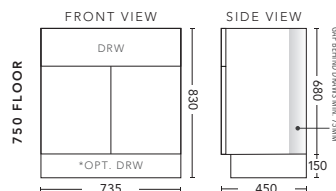

750mm - FLOOR STANDING

CABINET WITH	PRODUCT CODE	RRP
20mm Caesarstone Top with Ceramic Above Counter Basin	H75CSF	$2,191
20mm Evostone Top with Ceramic Above Counter Basin	H75EVF	$2,191
12mm Corian Top with Ceramic Above Counter Basin	H75COF	$2,191
33mm Solid Timber Top with Ceramic Above Counter Basin	H75STF	$2,743
No Top	H75F	$1,384
*Smart Drawer Option (Requires 240mm Kicker) ADD	H75SD	$403