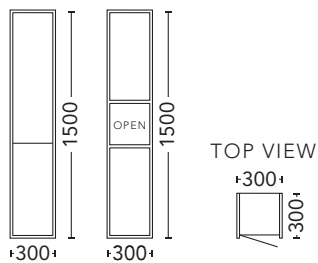

CURVE Mirrors

SIZE	PRODUCT CODE	RRP
Curve 400 (400 x 1000)	CUM40	\$468
Curve 600 (600 x 1000)	CUM60	\$658

LYON Mirrors

SIZE	PRODUCT CODE	RRP
600mm Diameter	LYM60	\$529
900mm Diameter	LYM90	\$848

TALL BOYS