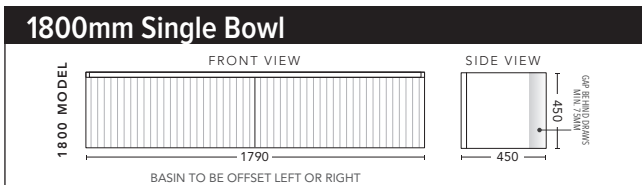

CABINET WITH	PRODUCT CODE	RRP
Elite Polymarble Top, Rectangular Bowl	IG2P181ELW	$3,250
20mm Caesarstone Top with Ceramic Above Counter Basin	IG2P181CSW	$4,179
20mm Evostone Top with Ceramic Above Counter Basin	IG2P181EVW	$4,179
12mm Corian Top with Ceramic Above Counter Basin	IG2P181COW	$4,179
33mm Solid Timber Top with Ceramic Above Counter Basin	IG2P181STW	$5,177
No Top	IG2P181W	$2,770