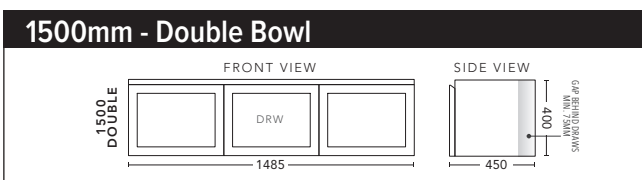

CABINET WITH	PRODUCT CODE	RRP
Elite Polymarble Top, Rectangular Bowl	V2P152ELW	$2,754
Premier Polymarble Top, Oval Bowl	V2P152PRW	$2,754
20mm Caesarstone Top with Ceramic Above Counter Basin	V2P152CSW	$3,514
20mm Evostone Top with Ceramic Above Counter Basin	V2P152EVW	$3,514
12mm Corian Top with Ceramic Above Counter Basin	V2P152COW	$3,514
33mm Solid Timber Top with Ceramic Above Counter Basin	V2P152STW	$3,956
No Top	V2P152W	$2,308