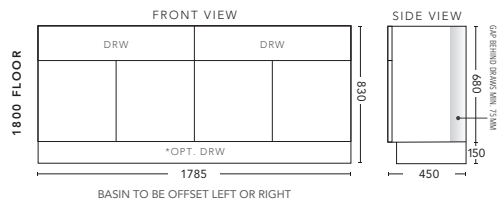

1800mm Double Bowl - FLOOR STANDING

CABINET WITH	PRODUCT CODE	RRP
20mm Caesarstone Top with Ceramic Above Counter Basin	H182CSF	$4,282
20mm Evostone Top with Ceramic Above Counter Basin	H182EVF	$4,282
12mm Corian Top with Ceramic Above Counter Basin	H182COF	$4,282
33mm Solid Timber Top with Ceramic Above Counter Basin	H182STF	$4,944
No Top	H182F	$2,301
*Smart Drawer Option (Requires 240mm Kicker) ADD	H182SD	$632