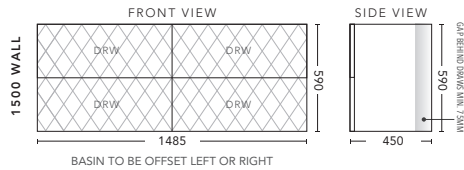

1500mm Double Bowl - WALL HUNG

CABINET WITH	PRODUCT CODE	RRP
Elite Polymarble Top, Rectangular Bowl	Q2P152ELW	$4,719
Premier Polymarble Top, Oval Bowl	Q2P152PRW	$4,719
20mm Caesarstone Top with Ceramic Above Counter Basin	Q2P152CSW	$5,510
20mm Evostone Top with Ceramic Above Counter Basin	Q2P152EVW	$5,510
12mm Corian Top with Ceramic Above Counter Basin	Q2P152COW	$5,510
33mm Solid Timber Top with Ceramic Above Counter Basin	Q2P152STW	$6,172
No Top	Q2P152W	$3,694