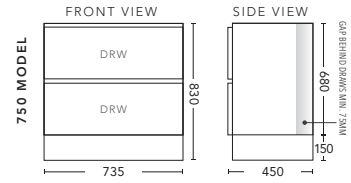

750mm - FLOOR STANDING

TIMBER VENEER CABINET WITH	PRODUCT CODE	RRP
Oxford Ceramic Top, Rectangular Bowl	NTV75OXF	$2,716
Elite Polymarble Top, Rectangular Bowl	NTV75ELF	$2,716
Premier Polymarble Top, Oval Bowl	NTV75PRF	$2,716
20mm Caesarstone Top with Ceramic Above Counter Basin	NTV75CSF	$3,316
20mm Evostone Top with Ceramic Above Counter Basin	NTV75EVF	$3,316
12mm Corian Top with Ceramic Above Counter Basin	NTV75COF	$3,316
33mm Solid Timber Top with Ceramic Above Counter Basin	NTV75STF	$3,703
No Top	NTV75F	$2,492
*Smart Drawer Option (Requires 240mm Kicker) ADD	NTV75SD	$403