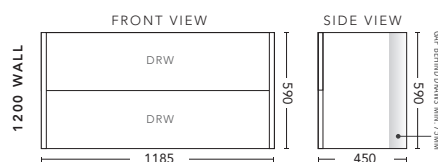

1200mm - WALL HUNG

TIMBER VENEER CABINET WITH	PRODUCT CODE	RRP
Oxford Ceramic Top, Rectangular Bowl	S2P120XW	$3,547
Elite Polymarble Top, Rectangular Bowl	S2P12ELW	$3,547
Premier Polymarble Top, Oval Bowl	S2P12PRW	$3,547
20mm Caesarstone Top with Ceramic Above Counter Basin	S2P12CSW	$4,093
20mm Evostone Top with Ceramic Above Counter Basin	S2P12EVW	$4,093
12mm Corian Top with Ceramic Above Counter Basin	S2P12COW	$4,093
33mm Solid Timber Top with Ceramic Above Counter Basin	S2P12STW	$4,597
No Top	S2P12W	$3,289