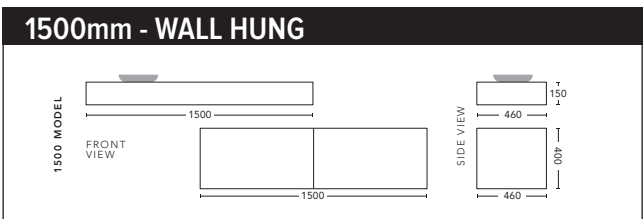

CABINET WITH	PRODUCT CODE	RRP
Floating Shelf in Laminate with mounting brackets and Above Counter Basin and separate storage cabinet	FO15WGW	$4,048
Floating Shelf in Caesarstone with mounting brackets and Above Counter Basin and separate storage cabinet	FO15CSW	$4,398
Floating Shelf in Evostone with mounting brackets and Above Counter Basin and separate storage cabinet	FO15EVW	$4,398