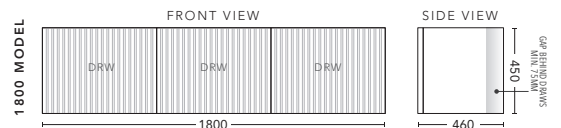

1800mm - Double Bowl

CABINET WITH	PRODUCT CODE	RRP
20mm Caesarstone Top with Ceramic Above Counter Basin	WWG182CSW	$4,408
20mm Evostone Top with Ceramic Above Counter Basin	WWG182EVW	$4,408
12mm Corian Top with Ceramic Above Counter Basin	WWG182COW	$4,408
No Top	WWG182W	$2,786