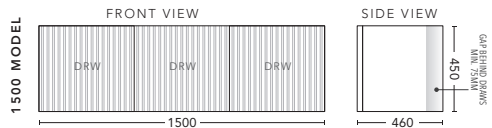

1500mm - Single Bowl

CABINET WITH	PRODUCT CODE	RRP
20mm Caesarstone Top with Ceramic Above Counter Basin	WWG151CSW	$3,857
20mm Evostone Top with Ceramic Above Counter Basin	WWG151EVW	$3,857
12mm Corian Top with Ceramic Above Counter Basin	WWG151COW	$3,857
No Top	WWG151W	$2,366