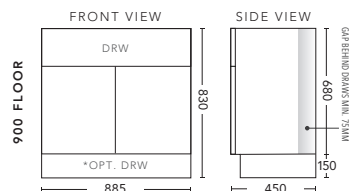

900mm - FLOOR STANDING

CABINET WITH	PRODUCT CODE	RRP
20mm Caesarstone Top with Ceramic Above Counter Basin	H90CSF	$2,307
20mm Evostone Top with Ceramic Above Counter Basin	H90EVF	$2,307
12mm Corian Top with Ceramic Above Counter Basin	H90COF	$2,307
33mm Solid Timber Top with Ceramic Above Counter Basin	H90STF	$2,858
No Top	H90F	$1,384
*Smart Drawer Option (Requires 240mm Kicker) ADD	H90SD	$403