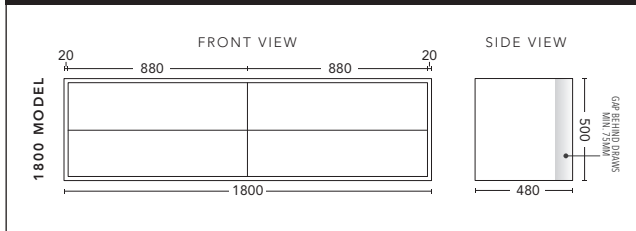

1800mm - WALL HUNG - SINGLE BOWL

CABINET WITH	PRODUCT CODE	RRP
20mm Caesarstone Top with Ceramic Above Counter Basin	T181CSW	$6,158
20mm Evostone Top with Ceramic Above Counter Basin	T181EVW	$6,158
12mm Corian Top with Ceramic Above Counter Basin	T181COW	$6,158