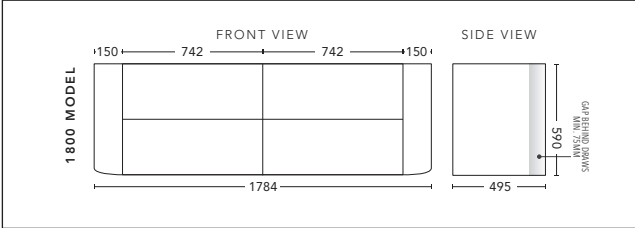

1800mm Single Bowl - WALL HUNG

CABINET WITH	PRODUCT CODE	RRP
20mm Caesarstone Top with Ceramic Above Counter Basin	F181CSW	$5,848
20mm Evostone Top with Ceramic Above Counter Basin	F181EVW	$5,848
12mm Corian Top with Ceramic Above Counter Basin	F181COW	$5,848