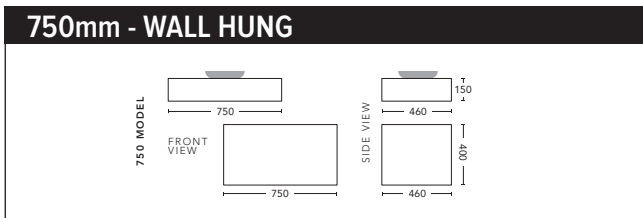

CABINET WITH	PRODUCT CODE	RRP
Floating Shelf in Laminate with mounting brackets and Above Counter Basin and separate storage cabinet	F075WGW	$2,594
Floating Shelf in Caesarstone with mounting brackets and Above Counter Basin and separate storage cabinet	F075CSW	$2,798
Floating Shelf in Evostone with mounting brackets and Above Counter Basin and separate storage cabinet	F075EVW	$2,798