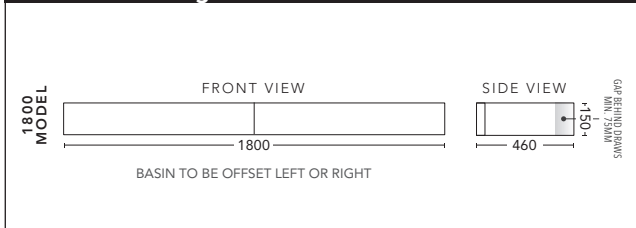

1800mm - Single Bowl

CABINET WITH	PRODUCT CODE	RRP
20mm Caesarstone Top with Ceramic Above Counter Basin	P181CSW	$4,723
20mm Evostone Top with Ceramic Above Counter Basin	P181EVW	$4,723
12mm Corian Top with Ceramic Above Counter Basin	P181COW	$4,723
33mm Solid Timber Top with Ceramic Above Counter Basin	P181STW	$5,279
No Top	P181W	$3,347