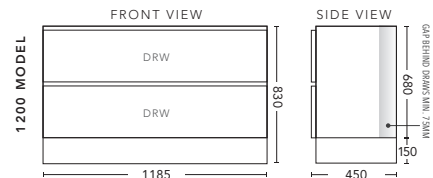

1200mm - FLOOR STANDING

TIMBER VENEER CABINET WITH	PRODUCT CODE	RRP
Oxford Ceramic Top, Rectangular Bowl	NTV12OXF	$3,656
Elite Polymarble Top, Rectangular Bowl	NTV12ELF	$3,656
Premier Polymarble Top, Oval Bowl	NTV12PRF	$3,656
20mm Caesarstone Top with Ceramic Above Counter Basin	NTV12CSF	$4,262
20mm Evostone Top with Ceramic Above Counter Basin	NTV12EVF	$4,262
12mm Corian Top with Ceramic Above Counter Basin	NTV12COF	$4,262
33mm Solid Timber Top with Ceramic Above Counter Basin	NTV12STF	$4,673
No Top	NTV12F	$3,119
*Smart Drawer Option (Requires 240mm Kicker) ADD	NTV12SD	$403