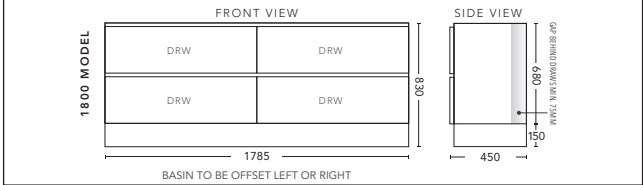

1800mm Single Bowl - FLOOR STANDING

TIMBER VENEER CABINET WITH	PRODUCT CODE	RRP
Elite Polymarble Top, Rectangular Bowl	NTV181ELF	$5,406
20mm Caesarstone Top with Ceramic Above Counter Basin	NTV181CSF	$6,027
20mm Evostone Top with Ceramic Above Counter Basin	NTV181EVF	$6,027
12mm Corian Top with Ceramic Above Counter Basin	NTV181COF	$6,027
33mm Solid Timber Top with Ceramic Above Counter Basin	NTV181STF	$6,652
No Top	NTV181F	$4,017
*Smart Drawer Option (Requires 240mm Kicker) ADD	NTV181SD	$632