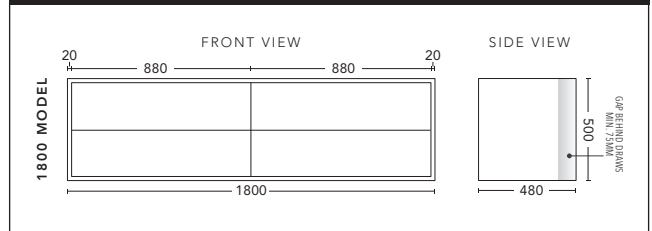

1800mm - WALL HUNG - DOUBLE BOWL

CABINET WITH	PRODUCT CODE	RRP
20mm Caesarstone Top with Ceramic Above Counter Basin	T182CSW	$6,308
20mm Evostone Top with Ceramic Above Counter Basin	T182EVW	$6,308
12mm Corian Top with Ceramic Above Counter Basin	T182COW	$6,308