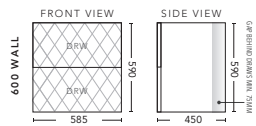

600mm - WALL HUNG

CABINET WITH	PRODUCT CODE	RRP
Oxford Ceramic Top, Rectangular Bowl	Q2P600XW	$2,192
Elite Polymarble Top, Rectangular Bowl	Q2P60ELW	$2,192
Premier Polymarble Top, Oval Bowl	Q2P60PRW	$2,192
20mm Caesarstone Top with Ceramic Above Counter Basin	Q2P60CSW	$2,864
20mm Evostone Top with Ceramic Above Counter Basin	Q2P60EVS	$2,864
12mm Corian Top with Ceramic Above Counter Basin	Q2P60COW	$2,864
33mm Solid Timber Top with Ceramic Above Counter Basin	Q2P60STW	$3,085
No Top	Q2P60W	$1,961