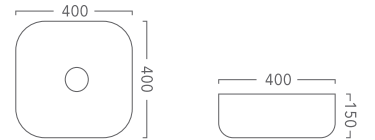

Essence 480 – Above Counter Basin
Product Codes:
E480MB (Matt Black).
480mm x 380mm x 140mm