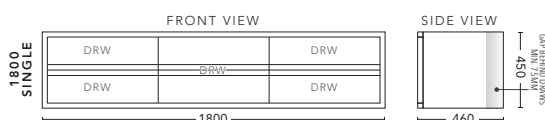

1800mm - Single Bowl

CABINET WITH	PRODUCT CODE	RRP
20mm Caesarstone Top with Ceramic Above Counter Basin	ZTV181CSW	$6,011
20mm Evostone Top with Ceramic Above Counter Basin	ZTV181EVW	$6,011
12mm Corian Top with Ceramic Above Counter Basin	ZTV181COW	$6,011
33mm Solid Timber Top with Ceramic Above Counter Basin	ZTV181STW	$6,607
No Top	ZTV181W	$5,080