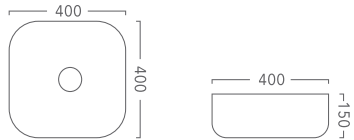

Cirque 360 – Above Counter Basin
Product Codes:
C360 (White), C360MW (Matt White),
360mm x 360mm x 120mm

Cirque 360 – Above Counter Basin
Product Code:
C360MB (Matt Black).
360mm x 360mm x 120mm

Essence 400 – Above Counter Basin
Product Codes:
E400 (White)
400mm x 400mm x 150mm