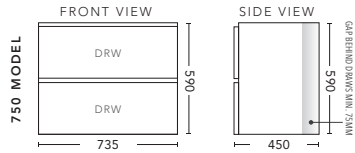

750mm - WALL HUNG

TIMBER VENEER CABINET WITH	PRODUCT CODE	RRP
Oxford Ceramic Top, Rectangular Bowl	NTV75OXW	$2,593
Elite Polymarble Top, Rectangular Bowl	NTV75ELW	$2,593
Premier Polymarble Top, Oval Bowl	NTV75PRW	$2,593
20mm Caesarstone Top with Ceramic Above Counter Basin	NTV75CSW	$3,165
20mm Evostone Top with Ceramic Above Counter Basin	NTV75EVW	$3,165
12mm Corian Top with Ceramic Above Counter Basin	NTV75COW	$3,165
33mm Solid Timber Top with Ceramic Above Counter Basin	NTV75STW	$3,535
No Top	NTV75W	$2,378