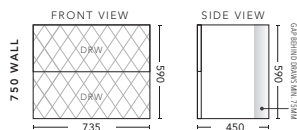

750mm - WALL HUNG

CABINET WITH	PRODUCT CODE	RRP
Oxford Ceramic Top, Rectangular Bowl	Q2P750XW	$2,465
Elite Polymarble Top, Rectangular Bowl	Q2P75ELW	$2,465
Premier Polymarble Top, Oval Bowl	Q2P75PRW	$2,465
20mm Caesarstone Top with Ceramic Above Counter Basin	Q2P75CSW	$3,137
20mm Evostone Top with Ceramic Above Counter Basin	Q2P75EVS	$3,137
12mm Corian Top with Ceramic Above Counter Basin	Q2P75COW	$3,137
33mm Solid Timber Top with Ceramic Above Counter Basin	Q2P75STW	$3,468
No Top	Q2P75W	$2,075