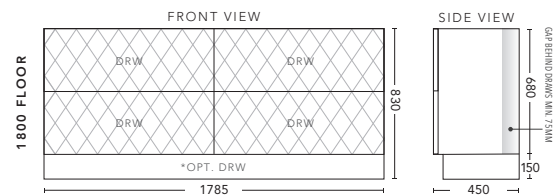

1800mm Double Bowl - FLOOR STANDING

CABINET WITH	PRODUCT CODE	RRP	
Elite Polymarble Top, Rectangular Bowl	Q2P182ELF	$4,838	
20mm Caesarstone Top with Ceramic Above Counter Basin	Q2P182CSF	$6,150	
20mm Evostone Top with Ceramic Above Counter Basin	Q2P182EVF	$6,150	
12mm Corian Top with Ceramic Above Counter Basin	Q2P182COF	$6,150	
33mm Solid Timber Top with Ceramic Above Counter Basin	Q2P182STF	$6,613	
No Top	Q2P182F	$4,156	
*Smart Drawer Option (Requires 240mm Kicker) ADD		Q2P182SD	$632