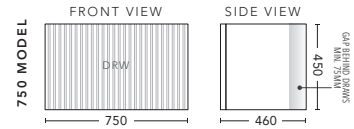

750mm

CABINET WITH	PRODUCT CODE	RRP
20mm Caesarstone Top with Ceramic Above Counter Basin	WWG75CSW	$2,423
20mm Evostone Top with Ceramic Above Counter Basin	WWG75EVW	$2,423
12mm Corian Top with Ceramic Above Counter Basin	WWG75COW	$2,423
No Top	WWG75W	$1,615