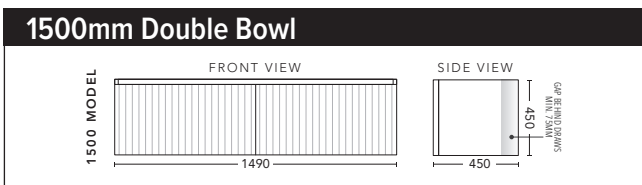

CABINET WITH	PRODUCT CODE	RRP
Elite Polymarble Top, Rectangular Bowl	IG2P152ELW	$2,860
Premier Polymarble Top, Oval Bowl	IG2P152PRW	$2,860
20mm Caesarstone Top with Ceramic Above Counter Basin	IG2P152CSW	$3,806
20mm Evostone Top with Ceramic Above Counter Basin	IG2P152EVW	$3,806
12mm Corian Top with Ceramic Above Counter Basin	IG2P152COW	$3,806
33mm Solid Timber Top with Ceramic Above Counter Basin	IG2P152STW	$4,408
No Top	IG2P152W	$2,262