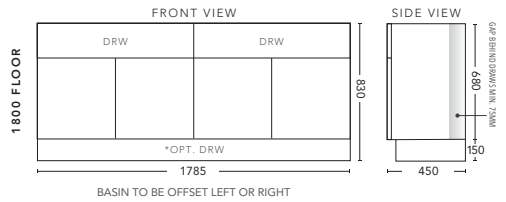

1800mm Single Bowl - FLOOR STANDING

CABINET WITH	PRODUCT CODE	RRP
20mm Caesarstone Top with Ceramic Above Counter Basin	H181CSF	$4,005
20mm Evostone Top with Ceramic Above Counter Basin	H181EVF	$4,005
12mm Corian Top with Ceramic Above Counter Basin	H181COF	$4,005
33mm Solid Timber Top with Ceramic Above Counter Basin	H181STF	$4,666
No Top	H181F	$2,423
*Smart Drawer Option (Requires 240mm Kicker) ADD	H181SD	$632