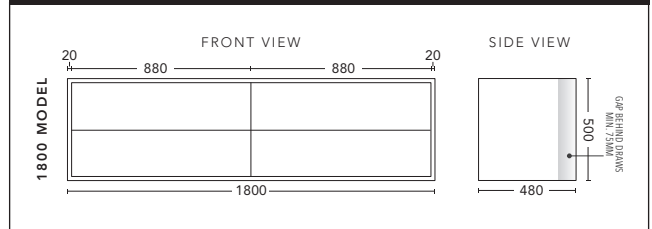

1500mm - WALL HUNG - SINGLE BOWL

CABINET WITH	PRODUCT CODE	RRP
20mm Caesarstone Top with Ceramic Above Counter Basin	T151CSW	\$5,848
20mm Evostone Top with Ceramic Above Counter Basin	T151EVW	\$5,848
12mm Corian Top with Ceramic Above Counter Basin	T151COW	\$5,848

1500mm - WALL HUNG - DOUBLE BOWL

CABINET WITH	PRODUCT CODE	RRP
20mm Caesarstone Top with Ceramic Above Counter Basin	T152CSW	\$5,998
20mm Evostone Top with Ceramic Above Counter Basin	T152EVW	\$5,998
12mm Corian Top with Ceramic Above Counter Basin	T152COW	\$5,998

1800mm - WALL HUNG - SINGLE BOWL

CABINET WITH	PRODUCT CODE	RRP
20mm Caesarstone Top with Ceramic Above Counter Basin	T181CSW	\$6,158
20mm Evostone Top with Ceramic Above Counter Basin	T181EVW	\$6,158
12mm Corian Top with Ceramic Above Counter Basin	T181COW	\$6,158

1800mm - WALL HUNG - DOUBLE BOWL

CABINET WITH	PRODUCT CODE	RRP
20mm Caesarstone Top with Ceramic Above Counter Basin	T182CSW	\$6,308
20mm Evostone Top with Ceramic Above Counter Basin	T182EVW	\$6,308
12mm Corian Top with Ceramic Above Counter Basin	T182COW	\$6,308