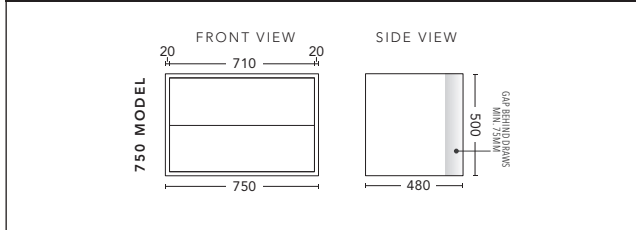

For Drawings and Pricing see page 50

Thought 1800 Wall Hung Cabinet in Gloss White with 2 x Essence 480 Gloss White Basins. Shown with Evostone Grey Quartz Surround and 2 x matching Arc 600 Mirrored Shaving Cabinets above.

Vanity including Basins \$6308, Shaving Cabinets with matching Black interior \$1272 each.

Thought 900 Wall Hung Cabinet in Satin Black with Cirque 360 Matt White Basin. Shown with Caesarstone Intense White surround and Calais 900 Mirrored Shaving Cabinet above.

Vanity including Basin \$4484, Shaving Cabinet with matching Black interior \$1261.

Thought 1200 Wall Hung Cabinet in Tasmanian Oak Woodmatt with Cirque 360 Matt White Basin.
Shown with Evostone White surround and Cannes 1200 Mirrored Shaving Cabinet above.
Vanity including Basin \$4788 , Shaving Cabinet with matching Black interior \$1388.

750mm - WALL HUNG

CABINET WITH	PRODUCT CODE	RRP
20mm Caesarstone Top with Ceramic Above Counter Basin	T75CSW	\$3,798
20mm Evostone Top with Ceramic Above Counter Basin	T75EVW	\$3,798
12mm Corian Top with Ceramic Above Counter Basin	T75COW	\$3,798