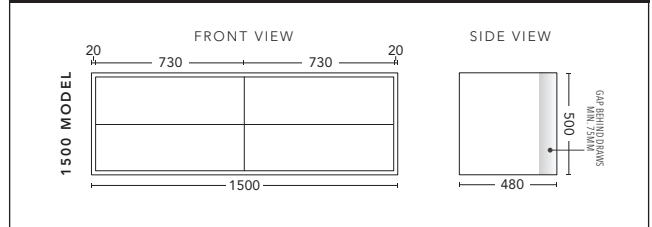

1500mm - WALL HUNG - DOUBLE BOWL

CABINET WITH	PRODUCT CODE	RRP
20mm Caesarstone Top with Ceramic Above Counter Basin	T152CSW	$5,998
20mm Evostone Top with Ceramic Above Counter Basin	T152EVW	$5,998
12mm Corian Top with Ceramic Above Counter Basin	T152COW	$5,998