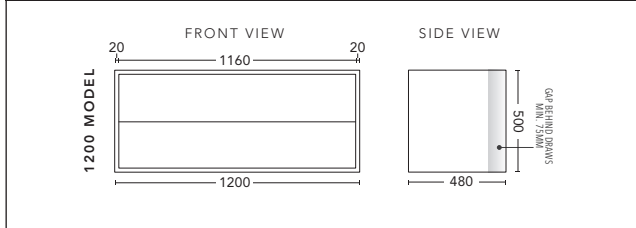

Vanity including Basin \$4484, Shaving Cabinet with matching Black interior \$1261.

Thought 1200 Wall Hung Cabinet in Tasmanian Oak Woodmatt with Cirque 360 Matt White Basin.
Shown with Evostone White surround and Cannes 1200 Mirrored Shaving Cabinet above.
Vanity including Basin \$4788 , Shaving Cabinet with matching Black interior \$1388.

750mm - WALL HUNG

CABINET WITH	PRODUCT CODE	RRP
20mm Caesarstone Top with Ceramic Above Counter Basin	T75CSW	\$3,798
20mm Evostone Top with Ceramic Above Counter Basin	T75EVW	\$3,798
12mm Corian Top with Ceramic Above Counter Basin	T75COW	\$3,798

900mm - WALL HUNG

CABINET WITH	PRODUCT CODE	RRP
20mm Caesarstone Top with Ceramic Above Counter Basin	T90CSW	\$4,484
20mm Evostone Top with Ceramic Above Counter Basin	T90EVW	\$4,484
12mm Corian Top with Ceramic Above Counter Basin	T90COW	\$4,484

1200mm - WALL HUNG

CABINET WITH	PRODUCT CODE	RRP
20mm Caesarstone Top with Ceramic Above Counter Basin	T12CSW	\$4,788
20mm Evostone Top with Ceramic Above Counter Basin	T12EVW	\$4,788
12mm Corian Top with Ceramic Above Counter Basin	T12COW	\$4,788