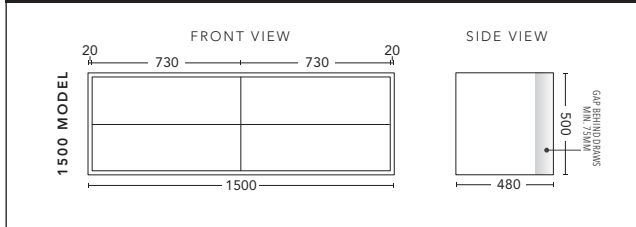

1500mm - WALL HUNG - SINGLE BOWL

CABINET WITH	PRODUCT CODE	RRP
20mm Caesarstone Top with Ceramic Above Counter Basin	T151CSW	$5,848
20mm Evostone Top with Ceramic Above Counter Basin	T151EVW	$5,848
12mm Corian Top with Ceramic Above Counter Basin	T151COW	$5,848