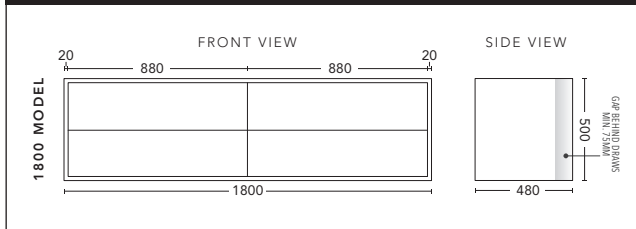

1800mm - WALL HUNG - SINGLE BOWL

CABINET WITH	PRODUCT CODE	RRP
20mm Caesarstone Top with Ceramic Above Counter Basin	T181CSW	$6,158
20mm Evostone Top with Ceramic Above Counter Basin	T181EVW	$6,158
12mm Corian Top with Ceramic Above Counter Basin	T181COW	$6,158