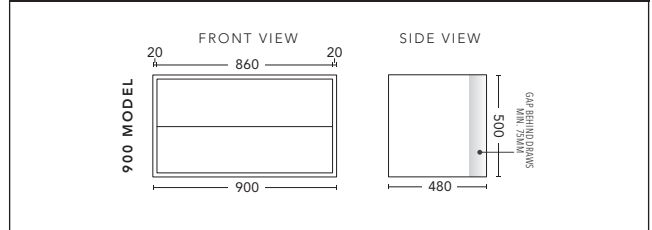

900mm - WALL HUNG

CABINET WITH	PRODUCT CODE	RRP
20mm Caesarstone Top with Ceramic Above Counter Basin	T90CSW	$4,484
20mm Evostone Top with Ceramic Above Counter Basin	T90EVW	$4,484
12mm Corian Top with Ceramic Above Counter Basin	T90COW	$4,484