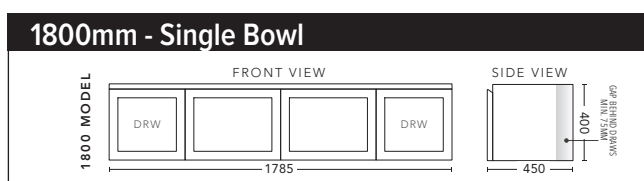

CABINET WITH	PRODUCT CODE	RRP
Elite Polymarble Top, Rectangular Bowl	V2P181ELW	$3,195
20mm Caesarstone Top with Ceramic Above Counter Basin	V2P181CSW	$3,967
20mm Evostone Top with Ceramic Above Counter Basin	V2P181EVW	$3,967
12mm Corian Top with Ceramic Above Counter Basin	V2P181COW	$3,967
33mm Solid Timber Top with Ceramic Above Counter Basin	V2P181STW	$4,408
No Top	V2P181W	$2,885