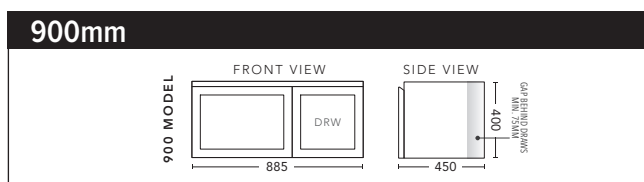

Virtue 1200 Wall Hung Cabinet in Satin White with Finger Pull handles. Shown with Solid Timber Top in Tasmanian Blackwood and Essence 400 Matt White Basin.
Vanity including Basin \$3285.

Virtue 1500 Wall Hung Cabinet in Satin Light Grey with Finger Pull handles. Shown with Premier double bowl polymer marble Vanity Top and matching Paris 1500 Mirrored Shaving Cabinet above. **Vanity as shown \$2754, Shaving Cabinet with matching Black interior \$1484**

CABINET WITH	PRODUCT CODE	RRP
Oxford Ceramic Top, Rectangular Bowl	V2P60OXW	\$1,431
Elite Polymarble Top, Rectangular Bowl	V2P60ELW	\$1,431
Premier Polymarble Top, Oval Bowl	V2P60PRW	\$1,431
20mm Caesarstone Top with Ceramic Above Counter Basin	V2P60CSW	\$1,923
20mm Evostone Top with Ceramic Above Counter Basin	V2P60EVW	\$1,923
12mm Corian Top with Ceramic Above Counter Basin	V2P60COW	\$1,923
33mm Solid Timber Top with Ceramic Above Counter Basin	V2P60STW	\$2,143
No Top	V2P60W	\$1,268

CABINET WITH	PRODUCT CODE	RRP
Oxford Ceramic Top, Rectangular Bowl	V2P75OXW	\$1,870
Elite Polymarble Top, Rectangular Bowl	V2P75ELW	\$1,870
Premier Polymarble Top, Oval Bowl	V2P75PRW	\$1,870
20mm Caesarstone Top with Ceramic Above Counter Basin	V2P75CSW	\$2,529
20mm Evostone Top with Ceramic Above Counter Basin	V2P75EVW	\$2,529
12mm Corian Top with Ceramic Above Counter Basin	V2P75COW	\$2,529
33mm Solid Timber Top with Ceramic Above Counter Basin	V2P75STW	\$2,750
No Top	V2P75W	\$1,728

CABINET WITH	PRODUCT CODE	RRP
Oxford Ceramic Top, Rectangular Bowl	V2P90OXW	\$2,093
Elite Polymarble Top, Rectangular Bowl	V2P90ELW	\$2,093
Premier Polymarble Top, Oval Bowl	V2P90PRW	\$2,093
20mm Caesarstone Top with Ceramic Above Counter Basin	V2P90CSW	\$2,532
20mm Evostone Top with Ceramic Above Counter Basin	V2P90EVW	\$2,532
12mm Corian Top with Ceramic Above Counter Basin	V2P90COW	\$2,532
33mm Solid Timber Top with Ceramic Above Counter Basin	V2P90STW	\$2,752
No Top	V2P90W	\$1,834