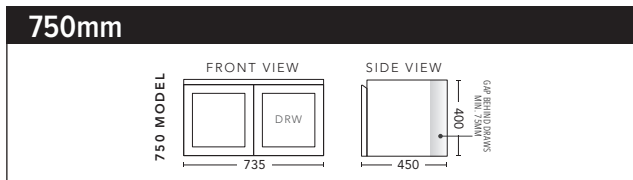

For Drawings and Pricing see page 51

Virtue 900 Wall Hung Cabinet in Satin White with Finger Pull handles. Shown with Caesarstone Top in Snow and Slek 360 Gloss White Basin.
Vanity including Basin \$2532.

Virtue 1200 Wall Hung Cabinet in Satin White with Finger Pull handles. Shown with Solid Timber Top in Tasmanian Blackwood and Essence 400 Matt White Basin.
Vanity including Basin \$3285.

Virtue 1500 Wall Hung Cabinet in Satin Light Grey with Finger Pull handles. Shown with Premier double bowl polymer marble Vanity Top and matching Paris 1500 Mirrored Shaving Cabinet above. **Vanity as shown \$2754, Shaving Cabinet with matching Black interior \$1484**

CABINET WITH	PRODUCT CODE	RRP
Oxford Ceramic Top, Rectangular Bowl	V2P60OXW	\$1,431
Elite Polymarble Top, Rectangular Bowl	V2P60ELW	\$1,431
Premier Polymarble Top, Oval Bowl	V2P60PRW	\$1,431
20mm Caesarstone Top with Ceramic Above Counter Basin	V2P60CSW	\$1,923
20mm Evostone Top with Ceramic Above Counter Basin	V2P60EVW	\$1,923
12mm Corian Top with Ceramic Above Counter Basin	V2P60COW	\$1,923
33mm Solid Timber Top with Ceramic Above Counter Basin	V2P60STW	\$2,143
No Top	V2P60W	\$1,268

CABINET WITH	PRODUCT CODE	RRP
Oxford Ceramic Top, Rectangular Bowl	V2P75OXW	\$1,870
Elite Polymarble Top, Rectangular Bowl	V2P75ELW	\$1,870
Premier Polymarble Top, Oval Bowl	V2P75PRW	\$1,870
20mm Caesarstone Top with Ceramic Above Counter Basin	V2P75CSW	\$2,529
20mm Evostone Top with Ceramic Above Counter Basin	V2P75EVW	\$2,529
12mm Corian Top with Ceramic Above Counter Basin	V2P75COW	\$2,529
33mm Solid Timber Top with Ceramic Above Counter Basin	V2P75STW	\$2,750
No Top	V2P75W	\$1,728