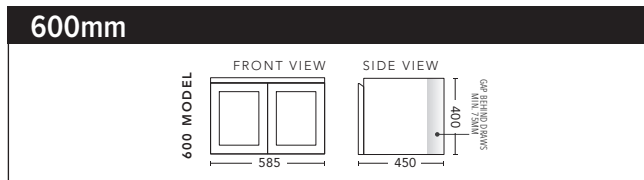

For Drawings and Pricing see page 51

Virtue 900 Wall Hung Cabinet in Satin White with Finger Pull handles. Shown with Caesarstone Top in Snow and Slek 360 Gloss White Basin.
Vanity including Basin \$2532.

Virtue 1200 Wall Hung Cabinet in Satin White with Finger Pull handles. Shown with Solid Timber Top in Tasmanian Blackwood and Essence 400 Matt White Basin.
Vanity including Basin \$3285.

Virtue 1500 Wall Hung Cabinet in Satin Light Grey with Finger Pull handles. Shown with Premier double bowl polymer marble Vanity Top and matching Paris 1500 Mirrored Shaving Cabinet above. **Vanity as shown \$2754, Shaving Cabinet with matching Black interior \$1484**

CABINET WITH	PRODUCT CODE	RRP
Oxford Ceramic Top, Rectangular Bowl	V2P60OXW	\$1,431
Elite Polymarble Top, Rectangular Bowl	V2P60ELW	\$1,431
Premier Polymarble Top, Oval Bowl	V2P60PRW	\$1,431
20mm Caesarstone Top with Ceramic Above Counter Basin	V2P60CSW	\$1,923
20mm Evostone Top with Ceramic Above Counter Basin	V2P60EVW	\$1,923
12mm Corian Top with Ceramic Above Counter Basin	V2P60COW	\$1,923
33mm Solid Timber Top with Ceramic Above Counter Basin	V2P60STW	\$2,143
No Top	V2P60W	\$1,268

CABINET WITH	PRODUCT CODE	RRP
Oxford Ceramic Top, Rectangular Bowl	V2P75OXW	\$1,870
Elite Polymarble Top, Rectangular Bowl	V2P75ELW	\$1,870
Premier Polymarble Top, Oval Bowl	V2P75PRW	\$1,870
20mm Caesarstone Top with Ceramic Above Counter Basin	V2P75CSW	\$2,529
20mm Evostone Top with Ceramic Above Counter Basin	V2P75EVW	\$2,529
12mm Corian Top with Ceramic Above Counter Basin	V2P75COW	\$2,529
33mm Solid Timber Top with Ceramic Above Counter Basin	V2P75STW	\$2,750
No Top	V2P75W	\$1,728