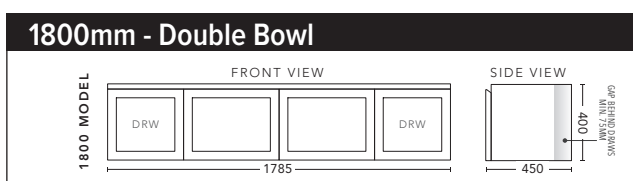

CABINET WITH	PRODUCT CODE	RRP
Elite Polymarble Top, Rectangular Bowl	V2P182ELW	$3,416
20mm Caesarstone Top with Ceramic Above Counter Basin	V2P182CSW	$4,187
20mm Evostone Top with Ceramic Above Counter Basin	V2P182EVW	$4,187
12mm Corian Top with Ceramic Above Counter Basin	V2P182COW	$4,187
33mm Solid Timber Top with Ceramic Above Counter Basin	V2P182STW	$4,628
No Top	V2P182W	$2,885