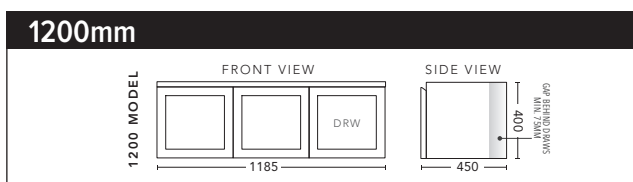

Virtue 1200 Wall Hung Cabinet in Satin White with Finger Pull handles. Shown with Solid Timber Top in Tasmanian Blackwood and Essence 400 Matt White Basin.
Vanity including Basin \$3285.

Virtue 1500 Wall Hung Cabinet in Satin Light Grey with Finger Pull handles. Shown with Premier double bowl polymer marble Vanity Top and matching Paris 1500 Mirrored Shaving Cabinet above. **Vanity as shown \$2754, Shaving Cabinet with matching Black interior \$1484**

CABINET WITH	PRODUCT CODE	RRP
Oxford Ceramic Top, Rectangular Bowl	V2P60OXW	\$1,431
Elite Polymarble Top, Rectangular Bowl	V2P60ELW	\$1,431
Premier Polymarble Top, Oval Bowl	V2P60PRW	\$1,431
20mm Caesarstone Top with Ceramic Above Counter Basin	V2P60CSW	\$1,923
20mm Evostone Top with Ceramic Above Counter Basin	V2P60EVW	\$1,923
12mm Corian Top with Ceramic Above Counter Basin	V2P60COW	\$1,923
33mm Solid Timber Top with Ceramic Above Counter Basin	V2P60STW	\$2,143
No Top	V2P60W	\$1,268

CABINET WITH	PRODUCT CODE	RRP
Oxford Ceramic Top, Rectangular Bowl	V2P75OXW	\$1,870
Elite Polymarble Top, Rectangular Bowl	V2P75ELW	\$1,870
Premier Polymarble Top, Oval Bowl	V2P75PRW	\$1,870
20mm Caesarstone Top with Ceramic Above Counter Basin	V2P75CSW	\$2,529
20mm Evostone Top with Ceramic Above Counter Basin	V2P75EVW	\$2,529
12mm Corian Top with Ceramic Above Counter Basin	V2P75COW	\$2,529
33mm Solid Timber Top with Ceramic Above Counter Basin	V2P75STW	\$2,750
No Top	V2P75W	\$1,728

CABINET WITH	PRODUCT CODE	RRP
Oxford Ceramic Top, Rectangular Bowl	V2P90OXW	\$2,093
Elite Polymarble Top, Rectangular Bowl	V2P90ELW	\$2,093
Premier Polymarble Top, Oval Bowl	V2P90PRW	\$2,093
20mm Caesarstone Top with Ceramic Above Counter Basin	V2P90CSW	\$2,532
20mm Evostone Top with Ceramic Above Counter Basin	V2P90EVW	\$2,532
12mm Corian Top with Ceramic Above Counter Basin	V2P90COW	\$2,532
33mm Solid Timber Top with Ceramic Above Counter Basin	V2P90STW	\$2,752
No Top	V2P90W	\$1,834