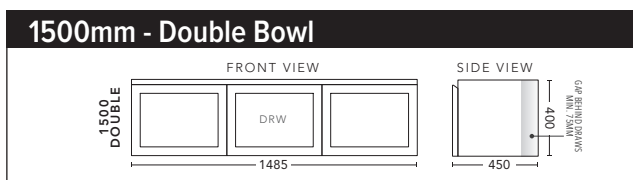

CABINET WITH	PRODUCT CODE	RRP
Elite Polymarble Top, Rectangular Bowl	V2P152ELW	$2,754
Premier Polymarble Top, Oval Bowl	V2P152PRW	$2,754
20mm Caesarstone Top with Ceramic Above Counter Basin	V2P152CSW	$3,514
20mm Evostone Top with Ceramic Above Counter Basin	V2P152EVW	$3,514
12mm Corian Top with Ceramic Above Counter Basin	V2P152COW	$3,514
33mm Solid Timber Top with Ceramic Above Counter Basin	V2P152STW	$3,956
No Top	V2P152W	$2,308