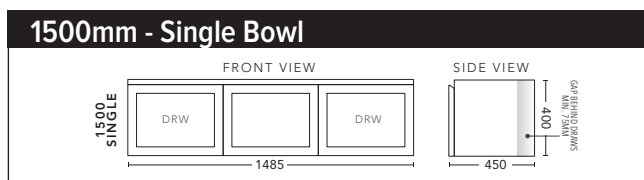

CABINET WITH	PRODUCT CODE	RRP
Oxford Ceramic Top, Rectangular Bowl	V2P60OXW	\$1,431
Elite Polymarble Top, Rectangular Bowl	V2P60ELW	\$1,431
Premier Polymarble Top, Oval Bowl	V2P60PRW	\$1,431
20mm Caesarstone Top with Ceramic Above Counter Basin	V2P60CSW	\$1,923
20mm Evostone Top with Ceramic Above Counter Basin	V2P60EVW	\$1,923
12mm Corian Top with Ceramic Above Counter Basin	V2P60COW	\$1,923
33mm Solid Timber Top with Ceramic Above Counter Basin	V2P60STW	\$2,143
No Top	V2P60W	\$1,268

CABINET WITH	PRODUCT CODE	RRP
Oxford Ceramic Top, Rectangular Bowl	V2P75OXW	\$1,870
Elite Polymarble Top, Rectangular Bowl	V2P75ELW	\$1,870
Premier Polymarble Top, Oval Bowl	V2P75PRW	\$1,870
20mm Caesarstone Top with Ceramic Above Counter Basin	V2P75CSW	\$2,529
20mm Evostone Top with Ceramic Above Counter Basin	V2P75EVW	\$2,529
12mm Corian Top with Ceramic Above Counter Basin	V2P75COW	\$2,529
33mm Solid Timber Top with Ceramic Above Counter Basin	V2P75STW	\$2,750
No Top	V2P75W	\$1,728

CABINET WITH	PRODUCT CODE	RRP
Oxford Ceramic Top, Rectangular Bowl	V2P90OXW	\$2,093
Elite Polymarble Top, Rectangular Bowl	V2P90ELW	\$2,093
Premier Polymarble Top, Oval Bowl	V2P90PRW	\$2,093
20mm Caesarstone Top with Ceramic Above Counter Basin	V2P90CSW	\$2,532
20mm Evostone Top with Ceramic Above Counter Basin	V2P90EVW	\$2,532
12mm Corian Top with Ceramic Above Counter Basin	V2P90COW	\$2,532
33mm Solid Timber Top with Ceramic Above Counter Basin	V2P90STW	\$2,752
No Top	V2P90W	\$1,834

CABINET WITH	PRODUCT CODE	RRP
Oxford Ceramic Top, Rectangular Bowl	V2P12OXW	\$2,419
Elite Polymarble Top, Rectangular Bowl	V2P12ELW	\$2,419
Premier Polymarble Top, Oval Bowl	V2P12PRW	\$2,419
20mm Caesarstone Top with Ceramic Above Counter Basin	V2P12CSW	\$2,955
20mm Evostone Top with Ceramic Above Counter Basin	V2P12EVW	\$2,955
12mm Corian Top with Ceramic Above Counter Basin	V2P12COW	\$2,955
33mm Solid Timber Top with Ceramic Above Counter Basin	V2P12STW	\$3,285
No Top	V2P12W	\$2,072