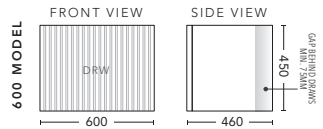

600mm

CABINET WITH	PRODUCT CODE	RRP
20mm Caesarstone Top with Ceramic Above Counter Basin	WWG60CSW	\$2,364
20mm Evostone Top with Ceramic Above Counter Basin	WWG60EVW	\$2,364
12mm Corian Top with Ceramic Above Counter Basin	WWG60COW	\$2,364
No Top	WWG60W	\$1,499