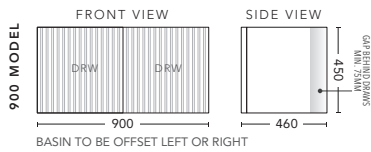

600mm

CABINET WITH	PRODUCT CODE	RRP
20mm Caesarstone Top with Ceramic Above Counter Basin	WWG60CSW	\$2,364
20mm Evostone Top with Ceramic Above Counter Basin	WWG60EVW	\$2,364
12mm Corian Top with Ceramic Above Counter Basin	WWG60COW	\$2,364
No Top	WWG60W	\$1,499

750mm

CABINET WITH	PRODUCT CODE	RRP
20mm Caesarstone Top with Ceramic Above Counter Basin	WWG75CSW	\$2,423
20mm Evostone Top with Ceramic Above Counter Basin	WWG75EVW	\$2,423
12mm Corian Top with Ceramic Above Counter Basin	WWG75COW	\$2,423
No Top	WWG75W	\$1,615

900mm

CABINET WITH	PRODUCT CODE	RRP
20mm Caesarstone Top with Ceramic Above Counter Basin	WWG90CSW	\$2,644
20mm Evostone Top with Ceramic Above Counter Basin	WWG90EVW	\$2,644
12mm Corian Top with Ceramic Above Counter Basin	WWG90COW	\$2,644
No Top	WWG90W	\$1,723