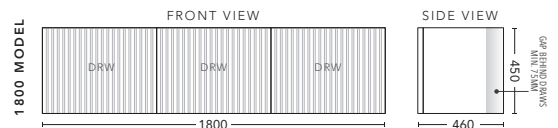

1800mm - Double Bowl

CABINET WITH	PRODUCT CODE	RRP
20mm Caesarstone Top with Ceramic Above Counter Basin	WWG182CSW	$4,408
20mm Evostone Top with Ceramic Above Counter Basin	WWG182EVW	$4,408
12mm Corian Top with Ceramic Above Counter Basin	WWG182COW	$4,408
No Top	WWG182W	$2,786