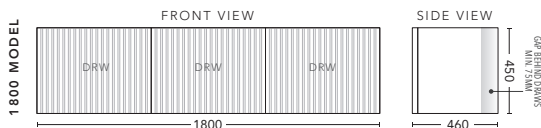

1800mm - Single Bowl

CABINET WITH	PRODUCT CODE	RRP
20mm Caesarstone Top with Ceramic Above Counter Basin	WWG181CSW	$4,298
20mm Evostone Top with Ceramic Above Counter Basin	WWG181EVW	$4,298
12mm Corian Top with Ceramic Above Counter Basin	WWG181COW	$4,298
No Top	WWG181W	$2,786