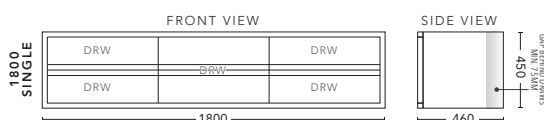

1200mm

CABINET WITH	PRODUCT CODE	RRP
20mm Caesarstone Top with Ceramic Above Counter Basin	ZTV12CSW	\$4,406
20mm Evostone Top with Ceramic Above Counter Basin	ZTV12EVW	\$4,406
12mm Corian Top with Ceramic Above Counter Basin	ZTV12COW	\$4,406
33mm Solid Timber Top with Ceramic Above Counter Basin	ZTV12STW	\$4,828
No Top	ZTV12W	\$3,453

1500mm - Single Bowl

CABINET WITH	PRODUCT CODE	RRP
20mm Caesarstone Top with Ceramic Above Counter Basin	ZTV151CSW	\$5,367
20mm Evostone Top with Ceramic Above Counter Basin	ZTV151EVW	\$5,367
12mm Corian Top with Ceramic Above Counter Basin	ZTV151COW	\$5,367
33mm Solid Timber Top with Ceramic Above Counter Basin	ZTV151STW	\$5,872
No Top	ZTV151W	\$4,566

1500mm - Double Bowl

CABINET WITH	PRODUCT CODE	RRP
20mm Caesarstone Top with Ceramic Above Counter Basin	ZTV152CSW	\$5,477
20mm Evostone Top with Ceramic Above Counter Basin	ZTV152EVW	\$5,477
12mm Corian Top with Ceramic Above Counter Basin	ZTV152COW	\$5,477
33mm Solid Timber Top with Ceramic Above Counter Basin	ZTV152STW	\$5,983
No Top	ZTV152W	\$4,566

1800mm - Single Bowl

CABINET WITH	PRODUCT CODE	RRP
20mm Caesarstone Top with Ceramic Above Counter Basin	ZTV181CSW	\$6,011
20mm Evostone Top with Ceramic Above Counter Basin	ZTV181EVW	\$6,011
12mm Corian Top with Ceramic Above Counter Basin	ZTV181COW	\$6,011
33mm Solid Timber Top with Ceramic Above Counter Basin	ZTV181STW	\$6,607
No Top	ZTV181W	\$5,080