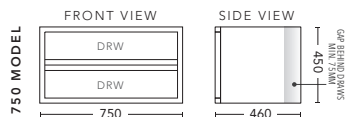

750mm

CABINET WITH	PRODUCT CODE	RRP
20mm Caesarstone Top with Ceramic Above Counter Basin	ZTV75CSW	$3,299
20mm Evostone Top with Ceramic Above Counter Basin	ZTV75EVW	$3,299
12mm Corian Top with Ceramic Above Counter Basin	ZTV75COW	$3,299
33mm Solid Timber Top with Ceramic Above Counter Basin	ZTV75STW	$3,669
No Top	ZTV75W	$2,529