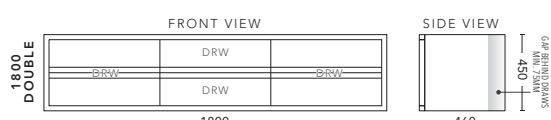

1500mm - Single Bowl

CABINET WITH	PRODUCT CODE	RRP
20mm Caesarstone Top with Ceramic Above Counter Basin	ZTV151CSW	\$5,367
20mm Evostone Top with Ceramic Above Counter Basin	ZTV151EVW	\$5,367
12mm Corian Top with Ceramic Above Counter Basin	ZTV151COW	\$5,367
33mm Solid Timber Top with Ceramic Above Counter Basin	ZTV151STW	\$5,872
No Top	ZTV151W	\$4,566

1500mm - Double Bowl

CABINET WITH	PRODUCT CODE	RRP
20mm Caesarstone Top with Ceramic Above Counter Basin	ZTV152CSW	\$5,477
20mm Evostone Top with Ceramic Above Counter Basin	ZTV152EVW	\$5,477
12mm Corian Top with Ceramic Above Counter Basin	ZTV152COW	\$5,477
33mm Solid Timber Top with Ceramic Above Counter Basin	ZTV152STW	\$5,983
No Top	ZTV152W	\$4,566

1800mm - Single Bowl

CABINET WITH	PRODUCT CODE	RRP
20mm Caesarstone Top with Ceramic Above Counter Basin	ZTV181CSW	\$6,011
20mm Evostone Top with Ceramic Above Counter Basin	ZTV181EVW	\$6,011
12mm Corian Top with Ceramic Above Counter Basin	ZTV181COW	\$6,011
33mm Solid Timber Top with Ceramic Above Counter Basin	ZTV181STW	\$6,607
No Top	ZTV181W	\$5,080

1800mm - Double Bowl

CABINET WITH	PRODUCT CODE	RRP
20mm Caesarstone Top with Ceramic Above Counter Basin	ZTV182CSW	\$6,121
20mm Evostone Top with Ceramic Above Counter Basin	ZTV182EVW	\$6,121
12mm Corian Top with Ceramic Above Counter Basin	ZTV182COW	\$6,121
33mm Solid Timber Top with Ceramic Above Counter Basin	ZTV182STW	\$6,718
No Top	ZTV182W	\$5,080