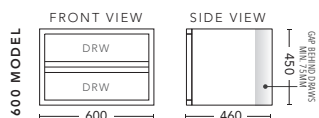

Vanity including Basins \$5477, Shaving Cabinets with matching Black interior \$1431 each.

Blackbutt

Messmate

Tasmanian Blackwood

Tasmanian Oak

Zen 1200 Wall Hung Cabinet in Tasmanian Blackwood Timber Veneer with matching Solid Timber Handle. Shown with Corian Top in Glacier White and Cirque 360 Matt White Basin with matching Calais 1200 Mirrored Shaving Cabinet above. Vanity including Basin \$4406 , Shaving Cabinet with matching Black interior \$1539.

600mm

CABINET WITH	PRODUCT CODE	RRP
20mm Caesarstone Top with Ceramic Above Counter Basin	ZTV60CSW	\$3,085
20mm Evostone Top with Ceramic Above Counter Basin	ZTV60EVW	\$3,085
12mm Corian Top with Ceramic Above Counter Basin	ZTV60COW	\$3,085
33mm Solid Timber Top with Ceramic Above Counter Basin	ZTV60STW	\$3,440
No Top	ZTV60W	\$2,412