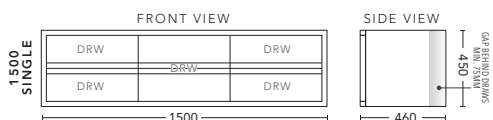

1500mm - Single Bowl

CABINET WITH	PRODUCT CODE	RRP
20mm Caesarstone Top with Ceramic Above Counter Basin	ZTV151CSW	$5,367
20mm Evostone Top with Ceramic Above Counter Basin	ZTV151EVW	$5,367
12mm Corian Top with Ceramic Above Counter Basin	ZTV151COW	$5,367
33mm Solid Timber Top with Ceramic Above Counter Basin	ZTV151STW	$5,872
No Top	ZTV151W	$4,566