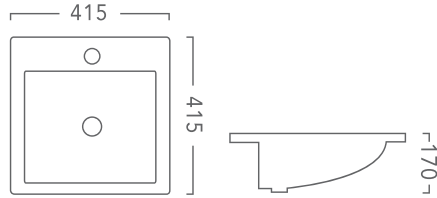

OVAL BASIN
530MM X 430MM X 195MM
SUITS 32MM WASTE
WITH OVERFLOW (NOT INCLUDED)

COLOUR	CODE	PRICE
WHITE	509B	\$98

PLAZA - ABOVE COUNTER BASIN

RECTANGLE BASIN
485MM X 440MM X 80MM
SUITS 32MM WASTE
WITH OVERFLOW (NOT INCLUDED)

COLOUR	CODE	PRICE
WHITE	7078	\$203

MILANO - DROP IN BASIN

SQUARE BASIN
415MM X 415MM X 170MM
SUITS 32MM WASTE
WITH OVERFLOW (NOT INCLUDED)

COLOUR	CODE	PRICE
WHITE	9048	\$167

POP UP WASTES

STANDARD POP UP WASTES