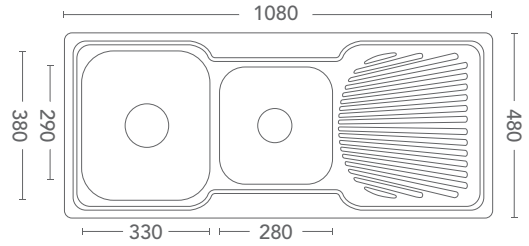

A RANGE OF CONTEMPORARY SINKWARE IN A TRADITIONAL DESIGN

**DOUBLE BOWL
+ DOUBLE DRAINER**

DIMENSIONS	CODE	PRICE
1380 X 480 X 180	1380S	\$465

**DOUBLE BOWL
+ SINGLE DRAINER**

DIMENSIONS	CODE	PRICE
1180 X 480 X 180	LHB 1180SL / RHB 1180SR	\$433

**ONE & 3/4 BOWL
+ SINGLE DRAINER**

DIMENSIONS	CODE	PRICE
1080 X 480 X 180	LHB 1080SL / RHB 1080SR	\$370

**ONE & 1/2 BOWL
+ SINGLE DRAINER**

DIMENSIONS	CODE	PRICE
980 X 480 X 180	LHB 980SL / RHB 980SR	\$347

**SINGLE BOWL
+ SINGLE DRAINER**

DIMENSIONS	CODE	PRICE
780 X 480 X 180	LHB 780SL / RHB 780SR	\$238

11

OMNIA LUXURY RANGE (SQUARE CORNERS)

A LUXURY RANGE OF SINKWARE TO REFLECT A MODERN LIFESTYLE

**DOUBLE BOWL
+ DOUBLE DRAINER**

DIMENSIONS	CODE	PRICE
1380 X 480 X 180	1380S-SQ	\$465

**DOUBLE BOWL
+ SINGLE DRAINER**

DIMENSIONS	CODE	PRICE
1180 X 480 X 180	LHB 1180SL-SQ / RHB 1180SR-SQ	\$433

**ONE & 3/4 BOWL
+ SINGLE DRAINER**

DIMENSIONS	CODE	PRICE
1080 X 480 X 180	LHB 1080SL-SQ / RHB 1080SR-SQ	\$370