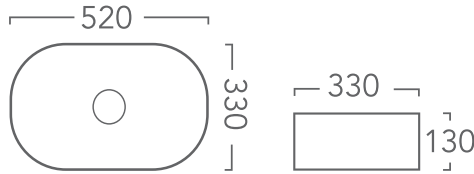

COLOUR	CODE	PRICE
WHITE	E390	\$198

ENCORE 600 - ABOVE COUNTER BASIN

RECTANGLE BASIN
600MM X 350MM X 110MM
SUITS 32MM WASTE
NO OVERFLOW (NOT INCLUDED)

COLOUR	CODE	PRICE
WHITE	E600	\$198

UTOPIA - ABOVE COUNTER BASIN

OVAL BASIN
520MM X 330MM X 130MM
SUITS 32MM WASTE
NO OVERFLOW (NOT INCLUDED)

COLOUR	CODE	PRICE
WHITE	U520	\$198

SLEEK 360 - ABOVE COUNTER BASIN

CIRCLE BASIN
360MM X 360MM X 115MM
SUITS 32MM WASTE
NO OVERFLOW (NOT INCLUDED)