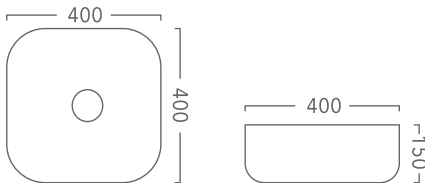

CIRQUE 360 - ABOVE COUNTER BASIN

ALSO AVAILABLE
IN MATT BLACK

ALSO AVAILABLE
IN MATT WHITE

ROUND BASIN
360MM X 360MM X 120MM
SUITS 32MM WASTE
NO OVERFLOW (NOT INCLUDED)

COLOUR	CODE	PRICE
WHITE	C360	\$198
MATT BLACK	C360MB	\$297
MATT WHITE	C360MW	\$297

ESSENCE 400 - ABOVE COUNTER BASIN

SQUARE BASIN
400MM X 400MM X 150MM
SUITS 32MM WASTE
NO OVERFLOW (NOT INCLUDED)

COLOUR	CODE	PRICE
WHITE	E400	\$198

ESSENCE 480 - ABOVE COUNTER BASIN

RECTANGLE BASIN
480MM X 380MM X 140MM
SUITS 32MM WASTE
NO OVERFLOW (NOT INCLUDED)