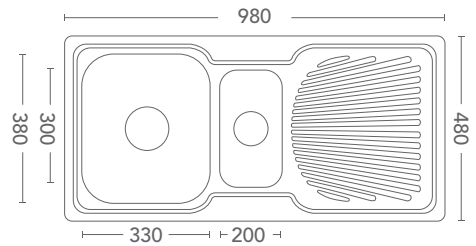

**ONE & 3/4 BOWL
+ SINGLE DRAINER**

DIMENSIONS	CODE	PRICE
1080 X 480 X 180	LHB 1080SL / RHB 1080SR	\$370

**ONE & 1/2 BOWL
+ SINGLE DRAINER**

DIMENSIONS	CODE	PRICE
980 X 480 X 180	LHB 980SL / RHB 980SR	\$347

**SINGLE BOWL
+ SINGLE DRAINER**

DIMENSIONS	CODE	PRICE
780 X 480 X 180	LHB 780SL / RHB 780SR	\$238

11

OMNIA LUXURY RANGE (SQUARE CORNERS)

A LUXURY RANGE OF SINKWARE TO REFLECT A MODERN LIFESTYLE

**DOUBLE BOWL
+ DOUBLE DRAINER**

DIMENSIONS	CODE	PRICE
1380 X 480 X 180	1380S-SQ	\$465

**DOUBLE BOWL
+ SINGLE DRAINER**

DIMENSIONS	CODE	PRICE
1180 X 480 X 180	LHB 1180SL-SQ / RHB 1180SR-SQ	\$433

**ONE & 3/4 BOWL
+ SINGLE DRAINER**

DIMENSIONS	CODE	PRICE
1080 X 480 X 180	LHB 1080SL-SQ / RHB 1080SR-SQ	\$370

**ONE & 1/2 BOWL
+ SINGLE DRAINER**

DIMENSIONS	CODE	PRICE
980 X 480 X 180	LHB 980SL-SQ / RHB 980SR-SQ	\$347

**SINGLE BOWL
+ SINGLE DRAINER**

DIMENSIONS	CODE	PRICE
780 X 480 X 180	LHB 780SL-SQ / RHB 780SR-SQ	\$238