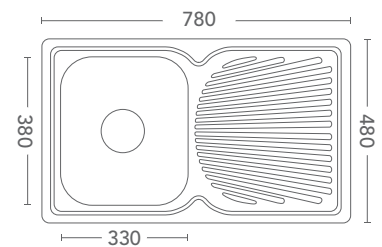

**ONE & 3/4 BOWL
+ SINGLE DRAINER**

DIMENSIONS	CODE	PRICE
1080 X 480 X 180	LHB 1080SL / RHB 1080SR	\$370

**ONE & 1/2 BOWL
+ SINGLE DRAINER**

DIMENSIONS	CODE	PRICE
980 X 480 X 180	LHB 980SL / RHB 980SR	\$347

**SINGLE BOWL
+ SINGLE DRAINER**

DIMENSIONS	CODE	PRICE
780 X 480 X 180	LHB 780SL / RHB 780SR	\$238

11

OMNIA LUXURY RANGE (SQUARE CORNERS)

A LUXURY RANGE OF SINKWARE TO REFLECT A MODERN LIFESTYLE

**DOUBLE BOWL
+ DOUBLE DRAINER**

DIMENSIONS	CODE	PRICE
1380 X 480 X 180	1380S-SQ	\$465

**DOUBLE BOWL
+ SINGLE DRAINER**

DIMENSIONS	CODE	PRICE
1180 X 480 X 180	LHB 1180SL-SQ / RHB 1180SR-SQ	\$433

**ONE & 3/4 BOWL
+ SINGLE DRAINER**

DIMENSIONS	CODE	PRICE
1080 X 480 X 180	LHB 1080SL-SQ / RHB 1080SR-SQ	\$370

**ONE & 1/2 BOWL
+ SINGLE DRAINER**

DIMENSIONS	CODE	PRICE
980 X 480 X 180	LHB 980SL-SQ / RHB 980SR-SQ	\$347

**SINGLE BOWL
+ SINGLE DRAINER**

DIMENSIONS	CODE	PRICE
780 X 480 X 180	LHB 780SL-SQ / RHB 780SR-SQ	\$238