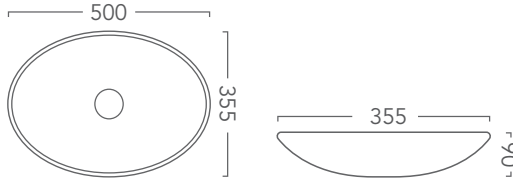

ESSENCE 400 - ABOVE COUNTER BASIN

SQUARE BASIN
400MM X 400MM X 150MM
SUITS 32MM WASTE
NO OVERFLOW (NOT INCLUDED)

COLOUR	CODE	PRICE
WHITE	E400	\$198

ESSENCE 480 - ABOVE COUNTER BASIN

RECTANGLE BASIN
480MM X 380MM X 140MM
SUITS 32MM WASTE
NO OVERFLOW (NOT INCLUDED)

COLOUR	CODE	PRICE
WHITE	E480	\$198

CONTOUR 530 - SEMI INSET BASIN

RECTANGLE BASIN
530MM X 180MM X 150MM
SUITS 32MM WASTE
WITH OVERFLOW (NOT INCLUDED)

COLOUR	CODE	PRICE
WHITE	C530	\$198

NEW

CORE 590 - SEMI INSET BASIN

OVAL BASIN
590MM X 400MM X 170MM
SUITS 32MM WASTE
WITH OVERFLOW (NOT INCLUDED)

COLOUR	CODE	PRICE
WHITE	C590	\$198

SMOOTH 500 - ABOVE COUNTER BASIN

OVAL BASIN
500MM X 355MM X 90MM
SUITS 32MM WASTE
NO OVERFLOW (NOT INCLUDED)