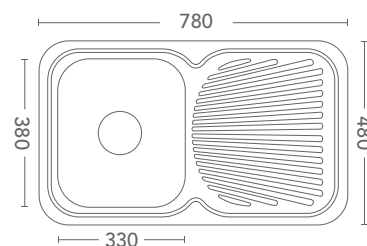

ROUND MIRROR SIZE	CODE	PRICE
600MM DIAMETER	ILM600	\$491
800MM DIAMETER	ILM800	\$620

RECTANGLE MIRROR SIZE	CODE	PRICE
900MM x 700MM	ILM900	\$595
1200MM x 700MM	ILM1200	\$726

MIRRORED SHAVING CABINETS

CABINET DIMENSIONS	DOORS	CODE	PRICE
600 W X 720 H X 150 D	2 DOORS	600SC	\$425
750 W X 720 H X 150 D	2 DOORS	750SC	\$438
900 W X 720 H X 150 D	2 DOORS	900SC	\$491
1200 W X 720 H X 150 D	3 DOORS	1200SC	\$597

A RANGE OF CONTEMPORARY SINKWARE IN A TRADITIONAL DESIGN

**DOUBLE BOWL
+ DOUBLE DRAINER**

DIMENSIONS	CODE	PRICE
1380 X 480 X 180	1380S	\$465

**DOUBLE BOWL
+ SINGLE DRAINER**

DIMENSIONS	CODE	PRICE
1180 X 480 X 180	LHB 1180SL / RHB 1180SR	\$433

**ONE & 3/4 BOWL
+ SINGLE DRAINER**

DIMENSIONS	CODE	PRICE
1080 X 480 X 180	LHB 1080SL / RHB 1080SR	\$370

**ONE & 1/2 BOWL
+ SINGLE DRAINER**

DIMENSIONS	CODE	PRICE
980 X 480 X 180	LHB 980SL / RHB 980SR	\$347

**SINGLE BOWL
+ SINGLE DRAINER**

DIMENSIONS	CODE	PRICE
780 X 480 X 180	LHB 780SL / RHB 780SR	\$238

11

OMNIA LUXURY RANGE (SQUARE CORNERS)

A LUXURY RANGE OF SINKWARE TO REFLECT A MODERN LIFESTYLE

**DOUBLE BOWL
+ DOUBLE DRAINER**