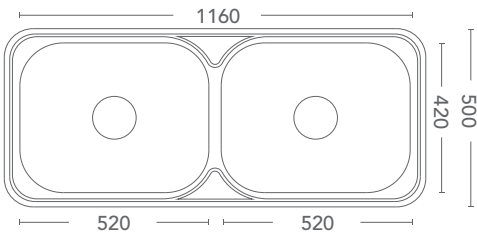

INSET LAUNDRY TUBS

DOUBLE INSET LAUNDRY TUB WITH OPTIONAL BYPASS

SIZE	CODE	PRICE
1160W X 500D X 230H	LT200	$591