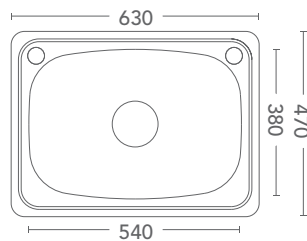

SINGLE INSET LAUNDRY TUB 45L WITH BYPASS

SIZE	CODE	PRICE
630W X 470D X 230H	LT100	$267

REFER TO WEBSITE
FOR FULL
WARRANTY DETAILS.