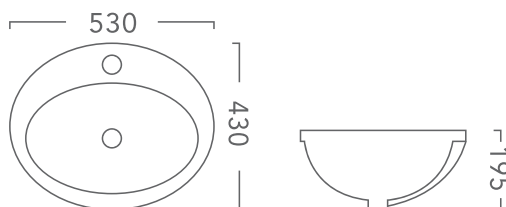

OVAL BASIN
520MM X 330MM X 130MM
SUITS 32MM WASTE
NO OVERFLOW (NOT INCLUDED)

COLOUR	CODE	PRICE
WHITE	U520	\$198

SLEEK 360 - ABOVE COUNTER BASIN

CIRCLE BASIN
360MM X 360MM X 115MM
SUITS 32MM WASTE
NO OVERFLOW (NOT INCLUDED)

COLOUR	CODE	PRICE
WHITE	S360	\$198

ASTER NEW - SEMI INSET BASIN

RECTANGLE BASIN
540MM X 465MM X 150MM
SUITS 32MM WASTE
WITH OVERFLOW (NOT INCLUDED)

COLOUR	CODE	PRICE
WHITE	7028AB	\$264

GIO - DROP IN BASIN

OVAL BASIN
530MM X 430MM X 195MM
SUITS 32MM WASTE
WITH OVERFLOW (NOT INCLUDED)

COLOUR	CODE	PRICE
WHITE	509B	\$98

PLAZA - ABOVE COUNTER BASIN

RECTANGLE BASIN
485MM X 440MM X 80MM
SUITS 32MM WASTE
WITH OVERFLOW (NOT INCLUDED)

COLOUR	CODE	PRICE
WHITE	7078	\$203

MILANO - DROP IN BASIN

SQUARE BASIN
415MM X 415MM X 170MM
SUITS 32MM WASTE
WITH OVERFLOW (NOT INCLUDED)

COLOUR	CODE	PRICE
WHITE	9048	\$167

POP UP WASTES

STANDARD POP UP WASTES