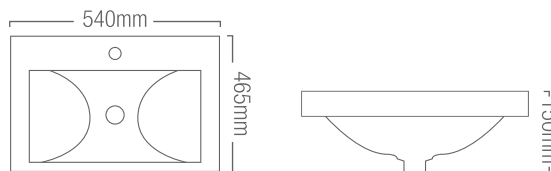

RECTANGLE BASIN
540MM X 465MM X 150MM
SUITS 32MM WASTE
WITH OVERFLOW (NOT INCLUDED)

COLOUR	CODE	PRICE
WHITE	7028AB	$264