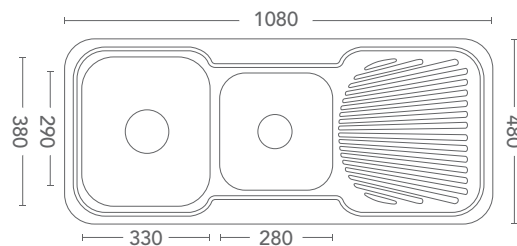

ROUND MIRROR SIZE	CODE	PRICE
600MM DIAMETER	ILM600	\$491
800MM DIAMETER	ILM800	\$620

RECTANGLE MIRROR SIZE	CODE	PRICE
900MM x 700MM	ILM900	\$595
1200MM x 700MM	ILM1200	\$726

MIRRORED SHAVING CABINETS

CABINET DIMENSIONS	DOORS	CODE	PRICE
600 W X 720 H X 150 D	2 DOORS	600SC	\$425
750 W X 720 H X 150 D	2 DOORS	750SC	\$438
900 W X 720 H X 150 D	2 DOORS	900SC	\$491
1200 W X 720 H X 150 D	3 DOORS	1200SC	\$597

A RANGE OF CONTEMPORARY SINKWARE IN A TRADITIONAL DESIGN

**DOUBLE BOWL
+ DOUBLE DRAINER**

DIMENSIONS	CODE	PRICE
1380 X 480 X 180	1380S	\$465

**DOUBLE BOWL
+ SINGLE DRAINER**

DIMENSIONS	CODE	PRICE
1180 X 480 X 180	LHB 1180SL / RHB 1180SR	\$433

**ONE & 3/4 BOWL
+ SINGLE DRAINER**

DIMENSIONS	CODE	PRICE
1080 X 480 X 180	LHB 1080SL / RHB 1080SR	\$370

**ONE & 1/2 BOWL
+ SINGLE DRAINER**

DIMENSIONS	CODE	PRICE
980 X 480 X 180	LHB 980SL / RHB 980SR	\$347

**SINGLE BOWL
+ SINGLE DRAINER**

DIMENSIONS	CODE	PRICE
780 X 480 X 180	LHB 780SL / RHB 780SR	\$238

11

OMNIA LUXURY RANGE (SQUARE CORNERS)

A LUXURY RANGE OF SINKWARE TO REFLECT A MODERN LIFESTYLE

**DOUBLE BOWL
+ DOUBLE DRAINER**