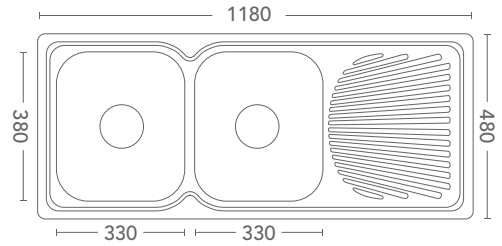

A RANGE OF CONTEMPORARY SINKWARE IN A TRADITIONAL DESIGN

**DOUBLE BOWL
+ DOUBLE DRAINER**

DIMENSIONS	CODE	PRICE
1380 X 480 X 180	1380S	\$465

**DOUBLE BOWL
+ SINGLE DRAINER**

DIMENSIONS	CODE	PRICE
1180 X 480 X 180	LHB 1180SL / RHB 1180SR	\$433

**ONE & 3/4 BOWL
+ SINGLE DRAINER**

DIMENSIONS	CODE	PRICE
1080 X 480 X 180	LHB 1080SL / RHB 1080SR	\$370

**ONE & 1/2 BOWL
+ SINGLE DRAINER**

DIMENSIONS	CODE	PRICE
980 X 480 X 180	LHB 980SL / RHB 980SR	\$347

**SINGLE BOWL
+ SINGLE DRAINER**

DIMENSIONS	CODE	PRICE
780 X 480 X 180	LHB 780SL / RHB 780SR	\$238

11

OMNIA LUXURY RANGE (SQUARE CORNERS)

A LUXURY RANGE OF SINKWARE TO REFLECT A MODERN LIFESTYLE

**DOUBLE BOWL
+ DOUBLE DRAINER**

DIMENSIONS	CODE	PRICE
1380 X 480 X 180	1380S-SQ	\$465

**DOUBLE BOWL
+ SINGLE DRAINER**

DIMENSIONS	CODE	PRICE
1180 X 480 X 180	LHB 1180SL-SQ / RHB 1180SR-SQ	\$433

**ONE & 3/4 BOWL
+ SINGLE DRAINER**

DIMENSIONS	CODE	PRICE
1080 X 480 X 180	LHB 1080SL-SQ / RHB 1080SR-SQ	\$370