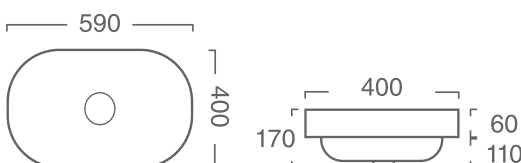

ESSENCE 400 - ABOVE COUNTER BASIN

SQUARE BASIN
400MM X 400MM X 150MM
SUITS 32MM WASTE
NO OVERFLOW (NOT INCLUDED)

COLOUR	CODE	PRICE
WHITE	E400	\$198

ESSENCE 480 - ABOVE COUNTER BASIN

RECTANGLE BASIN
480MM X 380MM X 140MM
SUITS 32MM WASTE
NO OVERFLOW (NOT INCLUDED)

COLOUR	CODE	PRICE
WHITE	E480	\$198

CONTOUR 530 - SEMI INSET BASIN

RECTANGLE BASIN
530MM X 180MM X 150MM
SUITS 32MM WASTE
WITH OVERFLOW (NOT INCLUDED)

COLOUR	CODE	PRICE
WHITE	C530	\$198

NEW

CORE 590 - SEMI INSET BASIN

OVAL BASIN
590MM X 400MM X 170MM
SUITS 32MM WASTE
WITH OVERFLOW (NOT INCLUDED)

COLOUR	CODE	PRICE
WHITE	C590	\$198

SMOOTH 500 - ABOVE COUNTER BASIN

OVAL BASIN
500MM X 355MM X 90MM
SUITS 32MM WASTE
NO OVERFLOW (NOT INCLUDED)