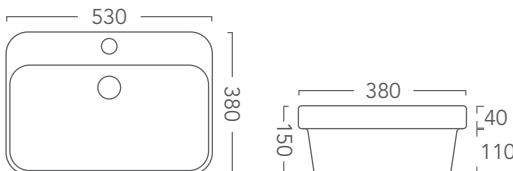

RECTANGLE BASIN
530MM X 180MM X 150MM
SUITS 32MM WASTE
WITH OVERFLOW (NOT INCLUDED)

COLOUR	CODE	PRICE
WHITE	C530	$198