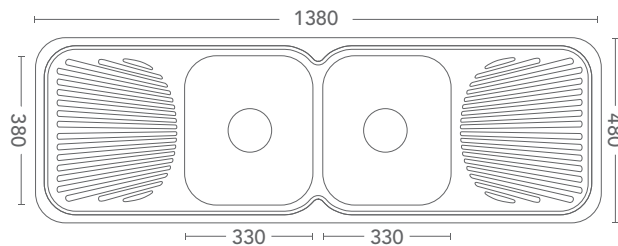

ROUND MIRROR SIZE	CODE	PRICE
600MM DIAMETER	ILM600	\$491
800MM DIAMETER	ILM800	\$620

RECTANGLE MIRROR SIZE	CODE	PRICE
900MM x 700MM	ILM900	\$595
1200MM x 700MM	ILM1200	\$726

MIRRORED SHAVING CABINETS

CABINET DIMENSIONS	DOORS	CODE	PRICE
600 W X 720 H X 150 D	2 DOORS	600SC	\$425
750 W X 720 H X 150 D	2 DOORS	750SC	\$438
900 W X 720 H X 150 D	2 DOORS	900SC	\$491
1200 W X 720 H X 150 D	3 DOORS	1200SC	\$597

A RANGE OF CONTEMPORARY SINKWARE IN A TRADITIONAL DESIGN

**DOUBLE BOWL
+ DOUBLE DRAINER**

DIMENSIONS	CODE	PRICE
1380 X 480 X 180	1380S	\$465

**DOUBLE BOWL
+ SINGLE DRAINER**

DIMENSIONS	CODE	PRICE
1180 X 480 X 180	LHB 1180SL / RHB 1180SR	\$433

**ONE & 3/4 BOWL
+ SINGLE DRAINER**

DIMENSIONS	CODE	PRICE
1080 X 480 X 180	LHB 1080SL / RHB 1080SR	\$370

**ONE & 1/2 BOWL
+ SINGLE DRAINER**

DIMENSIONS	CODE	PRICE
980 X 480 X 180	LHB 980SL / RHB 980SR	\$347

**SINGLE BOWL
+ SINGLE DRAINER**

DIMENSIONS	CODE	PRICE
780 X 480 X 180	LHB 780SL / RHB 780SR	\$238

11

OMNIA LUXURY RANGE (SQUARE CORNERS)

A LUXURY RANGE OF SINKWARE TO REFLECT A MODERN LIFESTYLE

**DOUBLE BOWL
+ DOUBLE DRAINER**