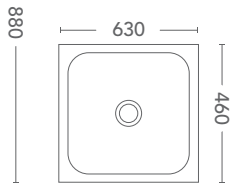

30L - 380W X 550D X 870H
BYPASS KIT, BASKET WASTE,
OPTIONAL ADJUSTABLE FEET

CODE	PRICE
MLU03	$378