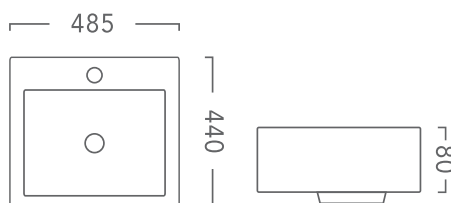

RECTANGLE BASIN
485MM X 440MM X 80MM
SUITS 32MM WASTE
WITH OVERFLOW (NOT INCLUDED)

COLOUR	CODE	PRICE
WHITE	7078	$203