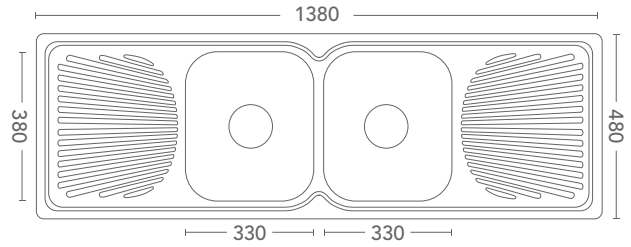

A RANGE OF CONTEMPORARY SINKWARE IN A TRADITIONAL DESIGN

**DOUBLE BOWL
+ DOUBLE DRAINER**

DIMENSIONS	CODE	PRICE
1380 X 480 X 180	1380S	\$465

**DOUBLE BOWL
+ SINGLE DRAINER**

DIMENSIONS	CODE	PRICE
1180 X 480 X 180	LHB 1180SL / RHB 1180SR	\$433

**ONE & 3/4 BOWL
+ SINGLE DRAINER**

DIMENSIONS	CODE	PRICE
1080 X 480 X 180	LHB 1080SL / RHB 1080SR	\$370

**ONE & 1/2 BOWL
+ SINGLE DRAINER**

DIMENSIONS	CODE	PRICE
980 X 480 X 180	LHB 980SL / RHB 980SR	\$347

**SINGLE BOWL
+ SINGLE DRAINER**

DIMENSIONS	CODE	PRICE
780 X 480 X 180	LHB 780SL / RHB 780SR	\$238

11

OMNIA LUXURY RANGE (SQUARE CORNERS)

A LUXURY RANGE OF SINKWARE TO REFLECT A MODERN LIFESTYLE

**DOUBLE BOWL
+ DOUBLE DRAINER**

DIMENSIONS	CODE	PRICE
1380 X 480 X 180	1380S-SQ	\$465

**DOUBLE BOWL
+ SINGLE DRAINER**

DIMENSIONS	CODE	PRICE
1180 X 480 X 180	LHB 1180SL-SQ / RHB 1180SR-SQ	\$433

**ONE & 3/4 BOWL
+ SINGLE DRAINER**

DIMENSIONS	CODE	PRICE
1080 X 480 X 180	LHB 1080SL-SQ / RHB 1080SR-SQ	\$370