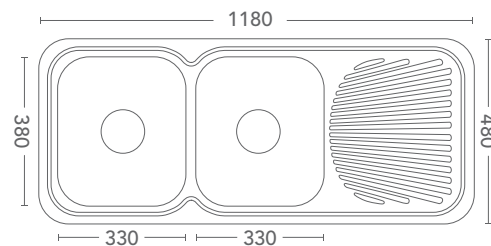

ROUND MIRROR SIZE	CODE	PRICE
600MM DIAMETER	ILM600	\$491
800MM DIAMETER	ILM800	\$620

RECTANGLE MIRROR SIZE	CODE	PRICE
900MM x 700MM	ILM900	\$595
1200MM x 700MM	ILM1200	\$726

MIRRORED SHAVING CABINETS

CABINET DIMENSIONS	DOORS	CODE	PRICE
600 W X 720 H X 150 D	2 DOORS	600SC	\$425
750 W X 720 H X 150 D	2 DOORS	750SC	\$438
900 W X 720 H X 150 D	2 DOORS	900SC	\$491
1200 W X 720 H X 150 D	3 DOORS	1200SC	\$597

A RANGE OF CONTEMPORARY SINKWARE IN A TRADITIONAL DESIGN

**DOUBLE BOWL
+ DOUBLE DRAINER**

DIMENSIONS	CODE	PRICE
1380 X 480 X 180	1380S	\$465

**DOUBLE BOWL
+ SINGLE DRAINER**

DIMENSIONS	CODE	PRICE
1180 X 480 X 180	LHB 1180SL / RHB 1180SR	\$433

**ONE & 3/4 BOWL
+ SINGLE DRAINER**

DIMENSIONS	CODE	PRICE
1080 X 480 X 180	LHB 1080SL / RHB 1080SR	\$370

**ONE & 1/2 BOWL
+ SINGLE DRAINER**

DIMENSIONS	CODE	PRICE
980 X 480 X 180	LHB 980SL / RHB 980SR	\$347

**SINGLE BOWL
+ SINGLE DRAINER**

DIMENSIONS	CODE	PRICE
780 X 480 X 180	LHB 780SL / RHB 780SR	\$238

11

OMNIA LUXURY RANGE (SQUARE CORNERS)

A LUXURY RANGE OF SINKWARE TO REFLECT A MODERN LIFESTYLE

**DOUBLE BOWL
+ DOUBLE DRAINER**