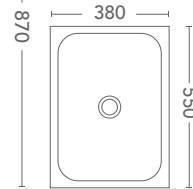

12

METAL LAUNDRY UNITS

45L - 630W X 460D X 880H
BYPASS KIT, BASKET WASTE,
OPTIONAL ADJUSTABLE FEET

CODE	PRICE
MLU02	$478

30L - 380W X 550D X 870H
BYPASS KIT, BASKET WASTE,
OPTIONAL ADJUSTABLE FEET

CODE	PRICE
MLU03	$378

INSET LAUNDRY TUBS

SIZE	CODE	PRICE
1160W X 500D X 230H	LT200	$591

SIZE	CODE	PRICE
630W X 470D X 230H	LT100	$267

REFER TO WEBSITE
FOR FULL
WARRANTY DETAILS.

SHOWER BASES

SIZE	CODE	PRICE
820MM X 820MM	820SB	$297
900MM X 900MM	900SB	$297
1200MM X 900MM	1200SB	$359

SIZE	CODE	PRICE
900MM X 900MM	900CNRSB	$363
1000MM X 1000MM	1000CNRSB	$396