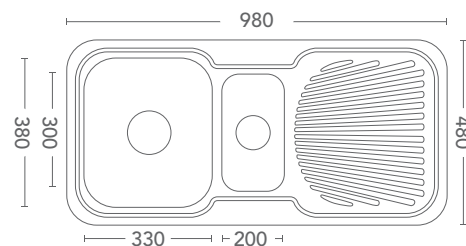

ROUND MIRROR SIZE	CODE	PRICE
600MM DIAMETER	ILM600	\$491
800MM DIAMETER	ILM800	\$620

RECTANGLE MIRROR SIZE	CODE	PRICE
900MM x 700MM	ILM900	\$595
1200MM x 700MM	ILM1200	\$726

MIRRORED SHAVING CABINETS

CABINET DIMENSIONS	DOORS	CODE	PRICE
600 W X 720 H X 150 D	2 DOORS	600SC	\$425
750 W X 720 H X 150 D	2 DOORS	750SC	\$438
900 W X 720 H X 150 D	2 DOORS	900SC	\$491
1200 W X 720 H X 150 D	3 DOORS	1200SC	\$597

A RANGE OF CONTEMPORARY SINKWARE IN A TRADITIONAL DESIGN

**DOUBLE BOWL
+ DOUBLE DRAINER**

DIMENSIONS	CODE	PRICE
1380 X 480 X 180	1380S	\$465

**DOUBLE BOWL
+ SINGLE DRAINER**

DIMENSIONS	CODE	PRICE
1180 X 480 X 180	LHB 1180SL / RHB 1180SR	\$433

**ONE & 3/4 BOWL
+ SINGLE DRAINER**

DIMENSIONS	CODE	PRICE
1080 X 480 X 180	LHB 1080SL / RHB 1080SR	\$370

**ONE & 1/2 BOWL
+ SINGLE DRAINER**

DIMENSIONS	CODE	PRICE
980 X 480 X 180	LHB 980SL / RHB 980SR	\$347

**SINGLE BOWL
+ SINGLE DRAINER**

DIMENSIONS	CODE	PRICE
780 X 480 X 180	LHB 780SL / RHB 780SR	\$238

11

OMNIA LUXURY RANGE (SQUARE CORNERS)

A LUXURY RANGE OF SINKWARE TO REFLECT A MODERN LIFESTYLE

**DOUBLE BOWL
+ DOUBLE DRAINER**